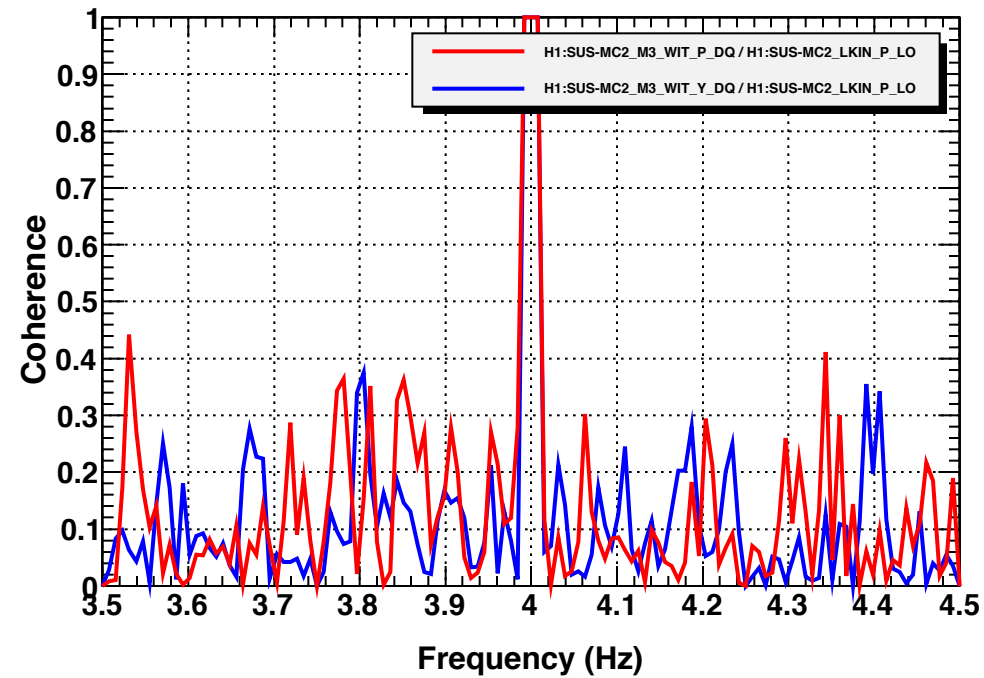

Amplitude Spectral Density -- M3 Pringle Drive (AFTER Balance)

Amplitude Spectral Density -- M3 Pringle Drive (BEFORE Balance)

Coherence

Coherence

T0=05/08/2014 01:56:00

Avg=1

BW=0.0117187

T0=05/08/2014 02:10:14

Avg=10

BW=0.0117187