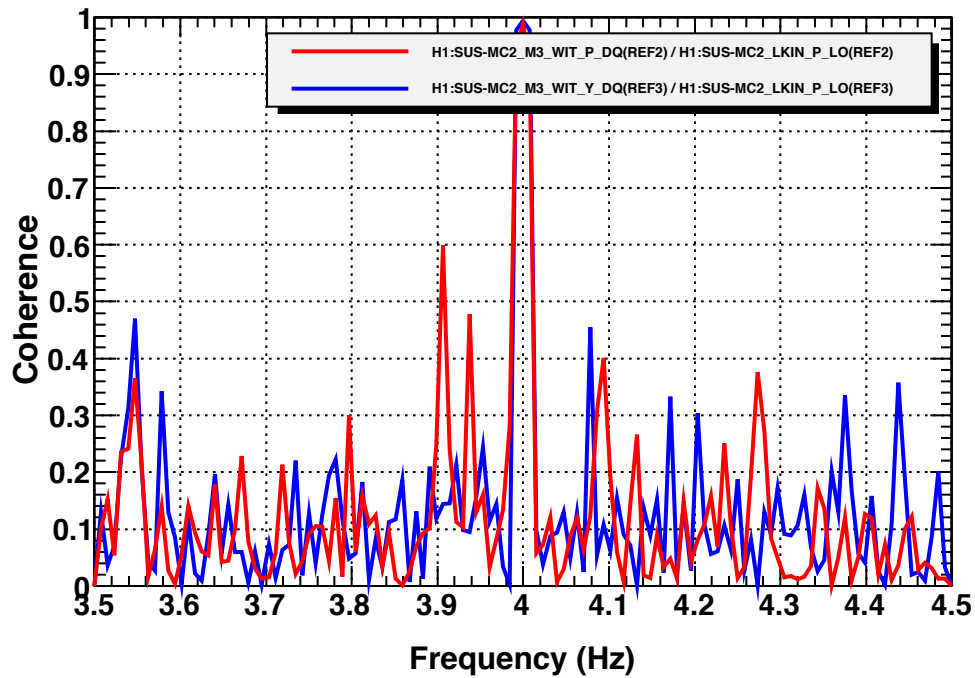

Amplitude Spectral Density -- M3 Pringle Drive (AFTER Balance)

Amplitude Spectral Density -- M3 Pringle Drive (BEFORE Balance)

Coherence

Coherence

T0=05/08/2014 01:56:00

Avg=1

BW=0.0117187

T0=05/08/2014 02:10:14

Avg=10

BW=0.0117187