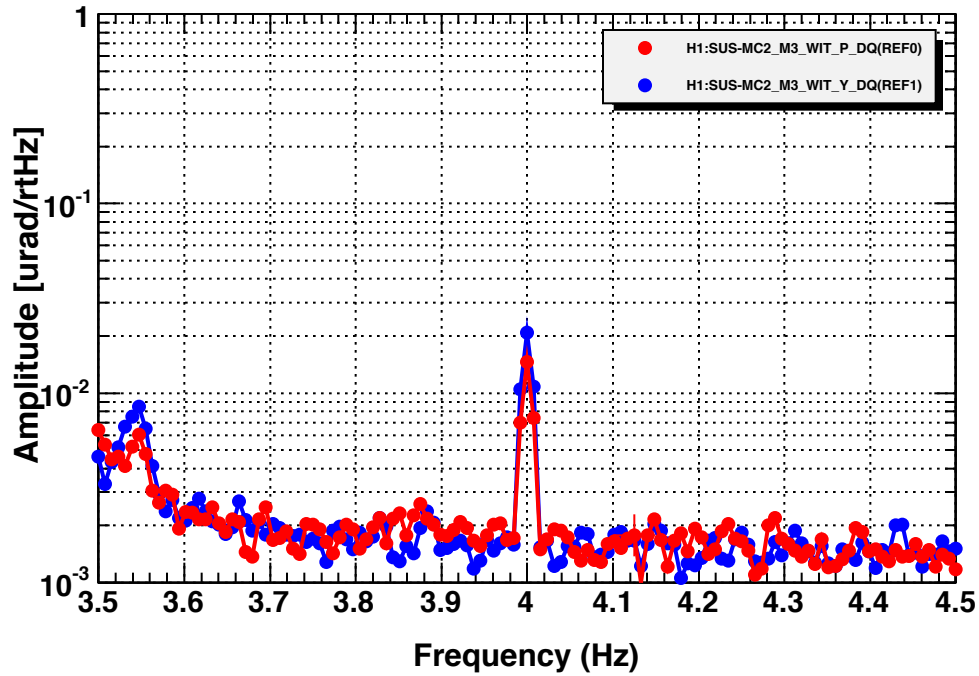

Amplitude Spectral Density -- M3 Pringle Drive (AFTER Balance)

Amplitude Spectral Density -- M3 Pringle Drive (BEFORE Balance)

Coherence

Coherence

T0=05/08/2014 01:56:00

Avg=1

BW=0.0117187

T0=05/08/2014 02:10:14

Avg=10

BW=0.0117187