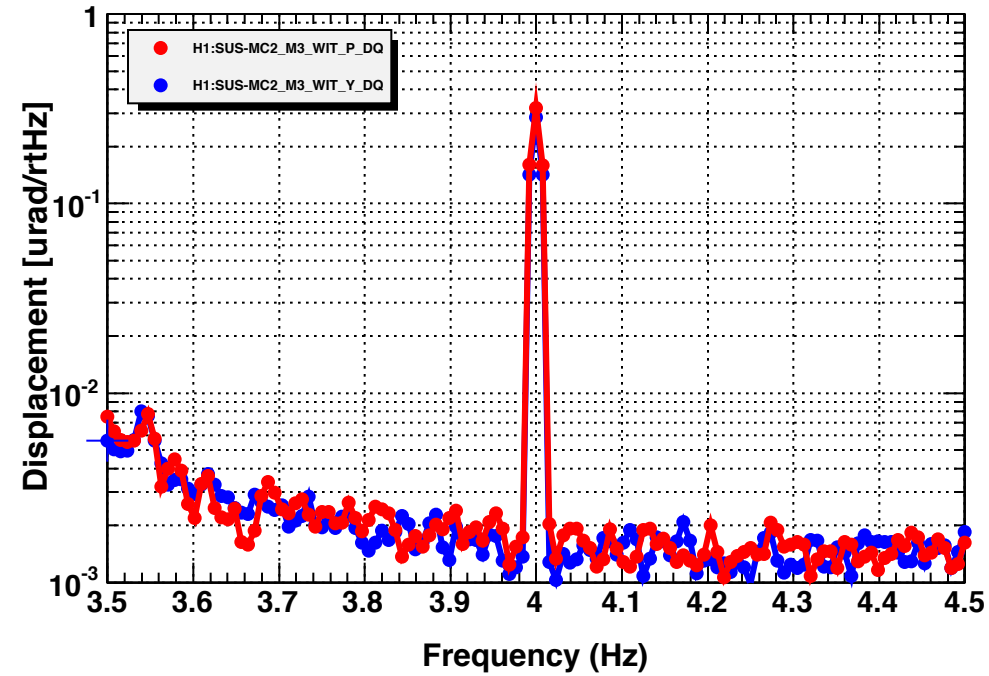

Amplitude Spectral Density -- M3 Pringle Drive (AFTER Balance)

Amplitude Spectral Density -- M3 Pringle Drive (BEFORE Balance)

Coherence

Coherence

T0=05/08/2014 01:56:00

Avg=1

BW=0.0117187

T0=05/08/2014 02:10:14

Avg=10

BW=0.0117187