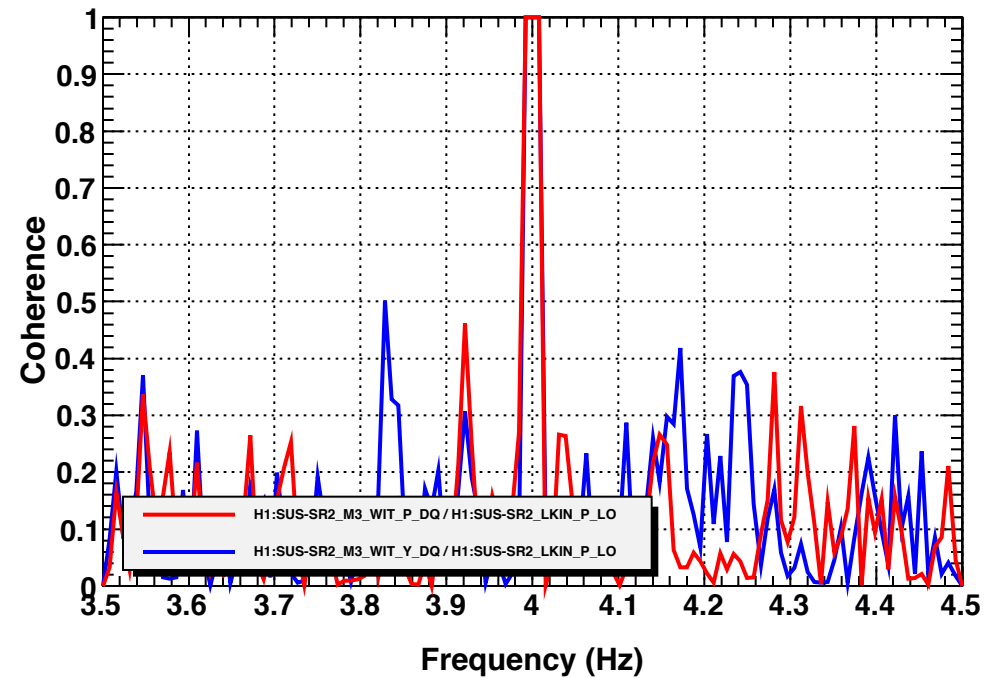

Amplitude Spectral Density -- M3 Pringle Drive (AFTER Balance)

Amplitude Spectral Density -- M3 Pringle Drive (BEFORE Balance)

Coherence

Coherence

T0=05/08/2014 05:39:23

Avg=10

BW=0.0117187

T0=05/08/2014 05:54:27

Avg=10

BW=0.0117187