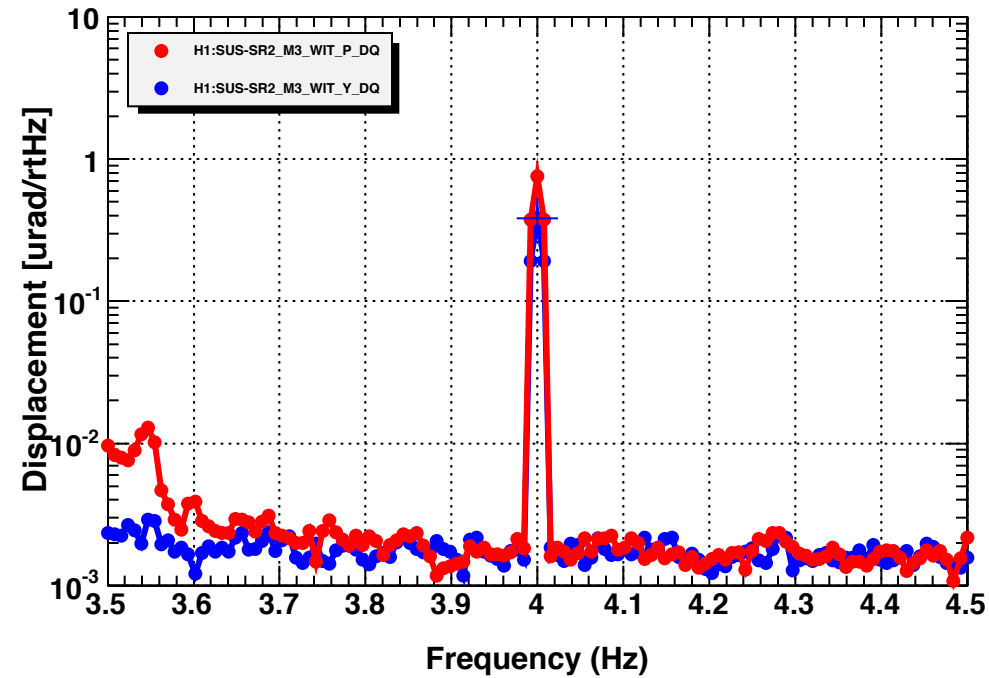

Amplitude Spectral Density -- M3 Pringle Drive (AFTER Balance)

Amplitude Spectral Density -- M3 Pringle Drive (BEFORE Balance)

Coherence

Coherence

T0=05/08/2014 05:39:23

Avg=10

BW=0.0117187

T0=05/08/2014 05:54:27

Avg=10

BW=0.0117187