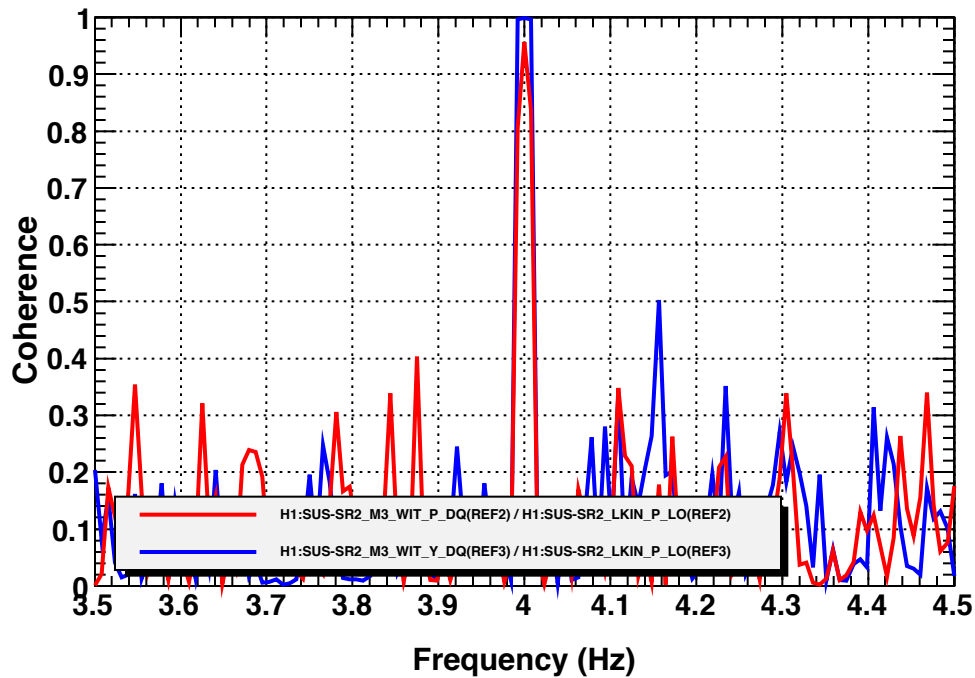

Amplitude Spectral Density -- M3 Pringle Drive (AFTER Balance)

Amplitude Spectral Density -- M3 Pringle Drive (BEFORE Balance)

Coherence

Coherence

T0=05/08/2014 05:39:23

Avg=10

BW=0.0117187

T0=05/08/2014 05:54:27

Avg=10

BW=0.0117187