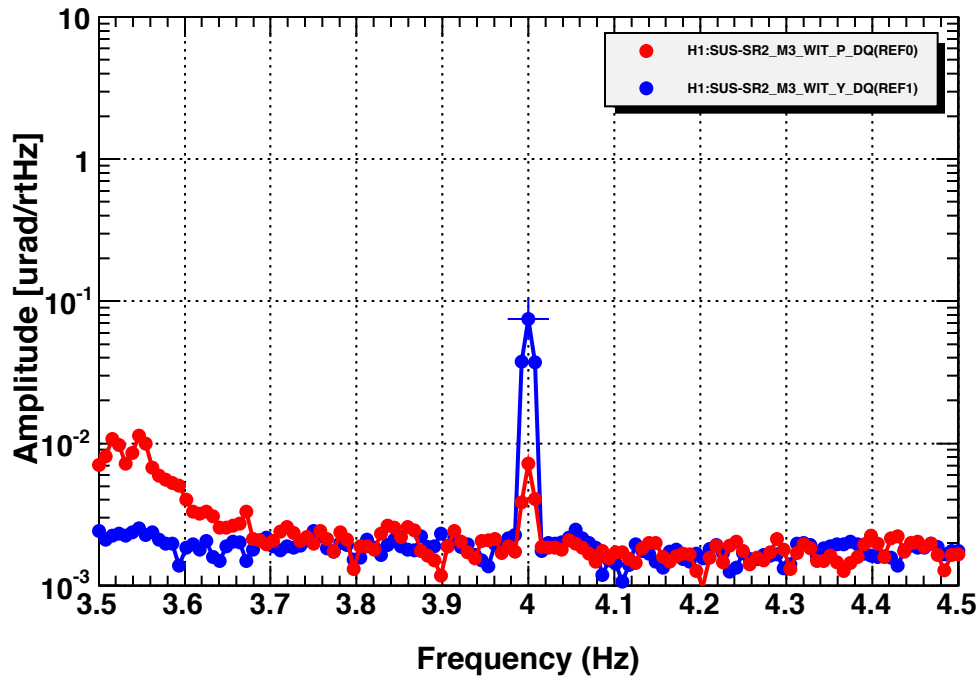

Amplitude Spectral Density -- M3 Pringle Drive (AFTER Balance)

Amplitude Spectral Density -- M3 Pringle Drive (BEFORE Balance)

Coherence

Coherence

T0=05/08/2014 05:39:23

Avg=10

BW=0.0117187

T0=05/08/2014 05:54:27

Avg=10

BW=0.0117187