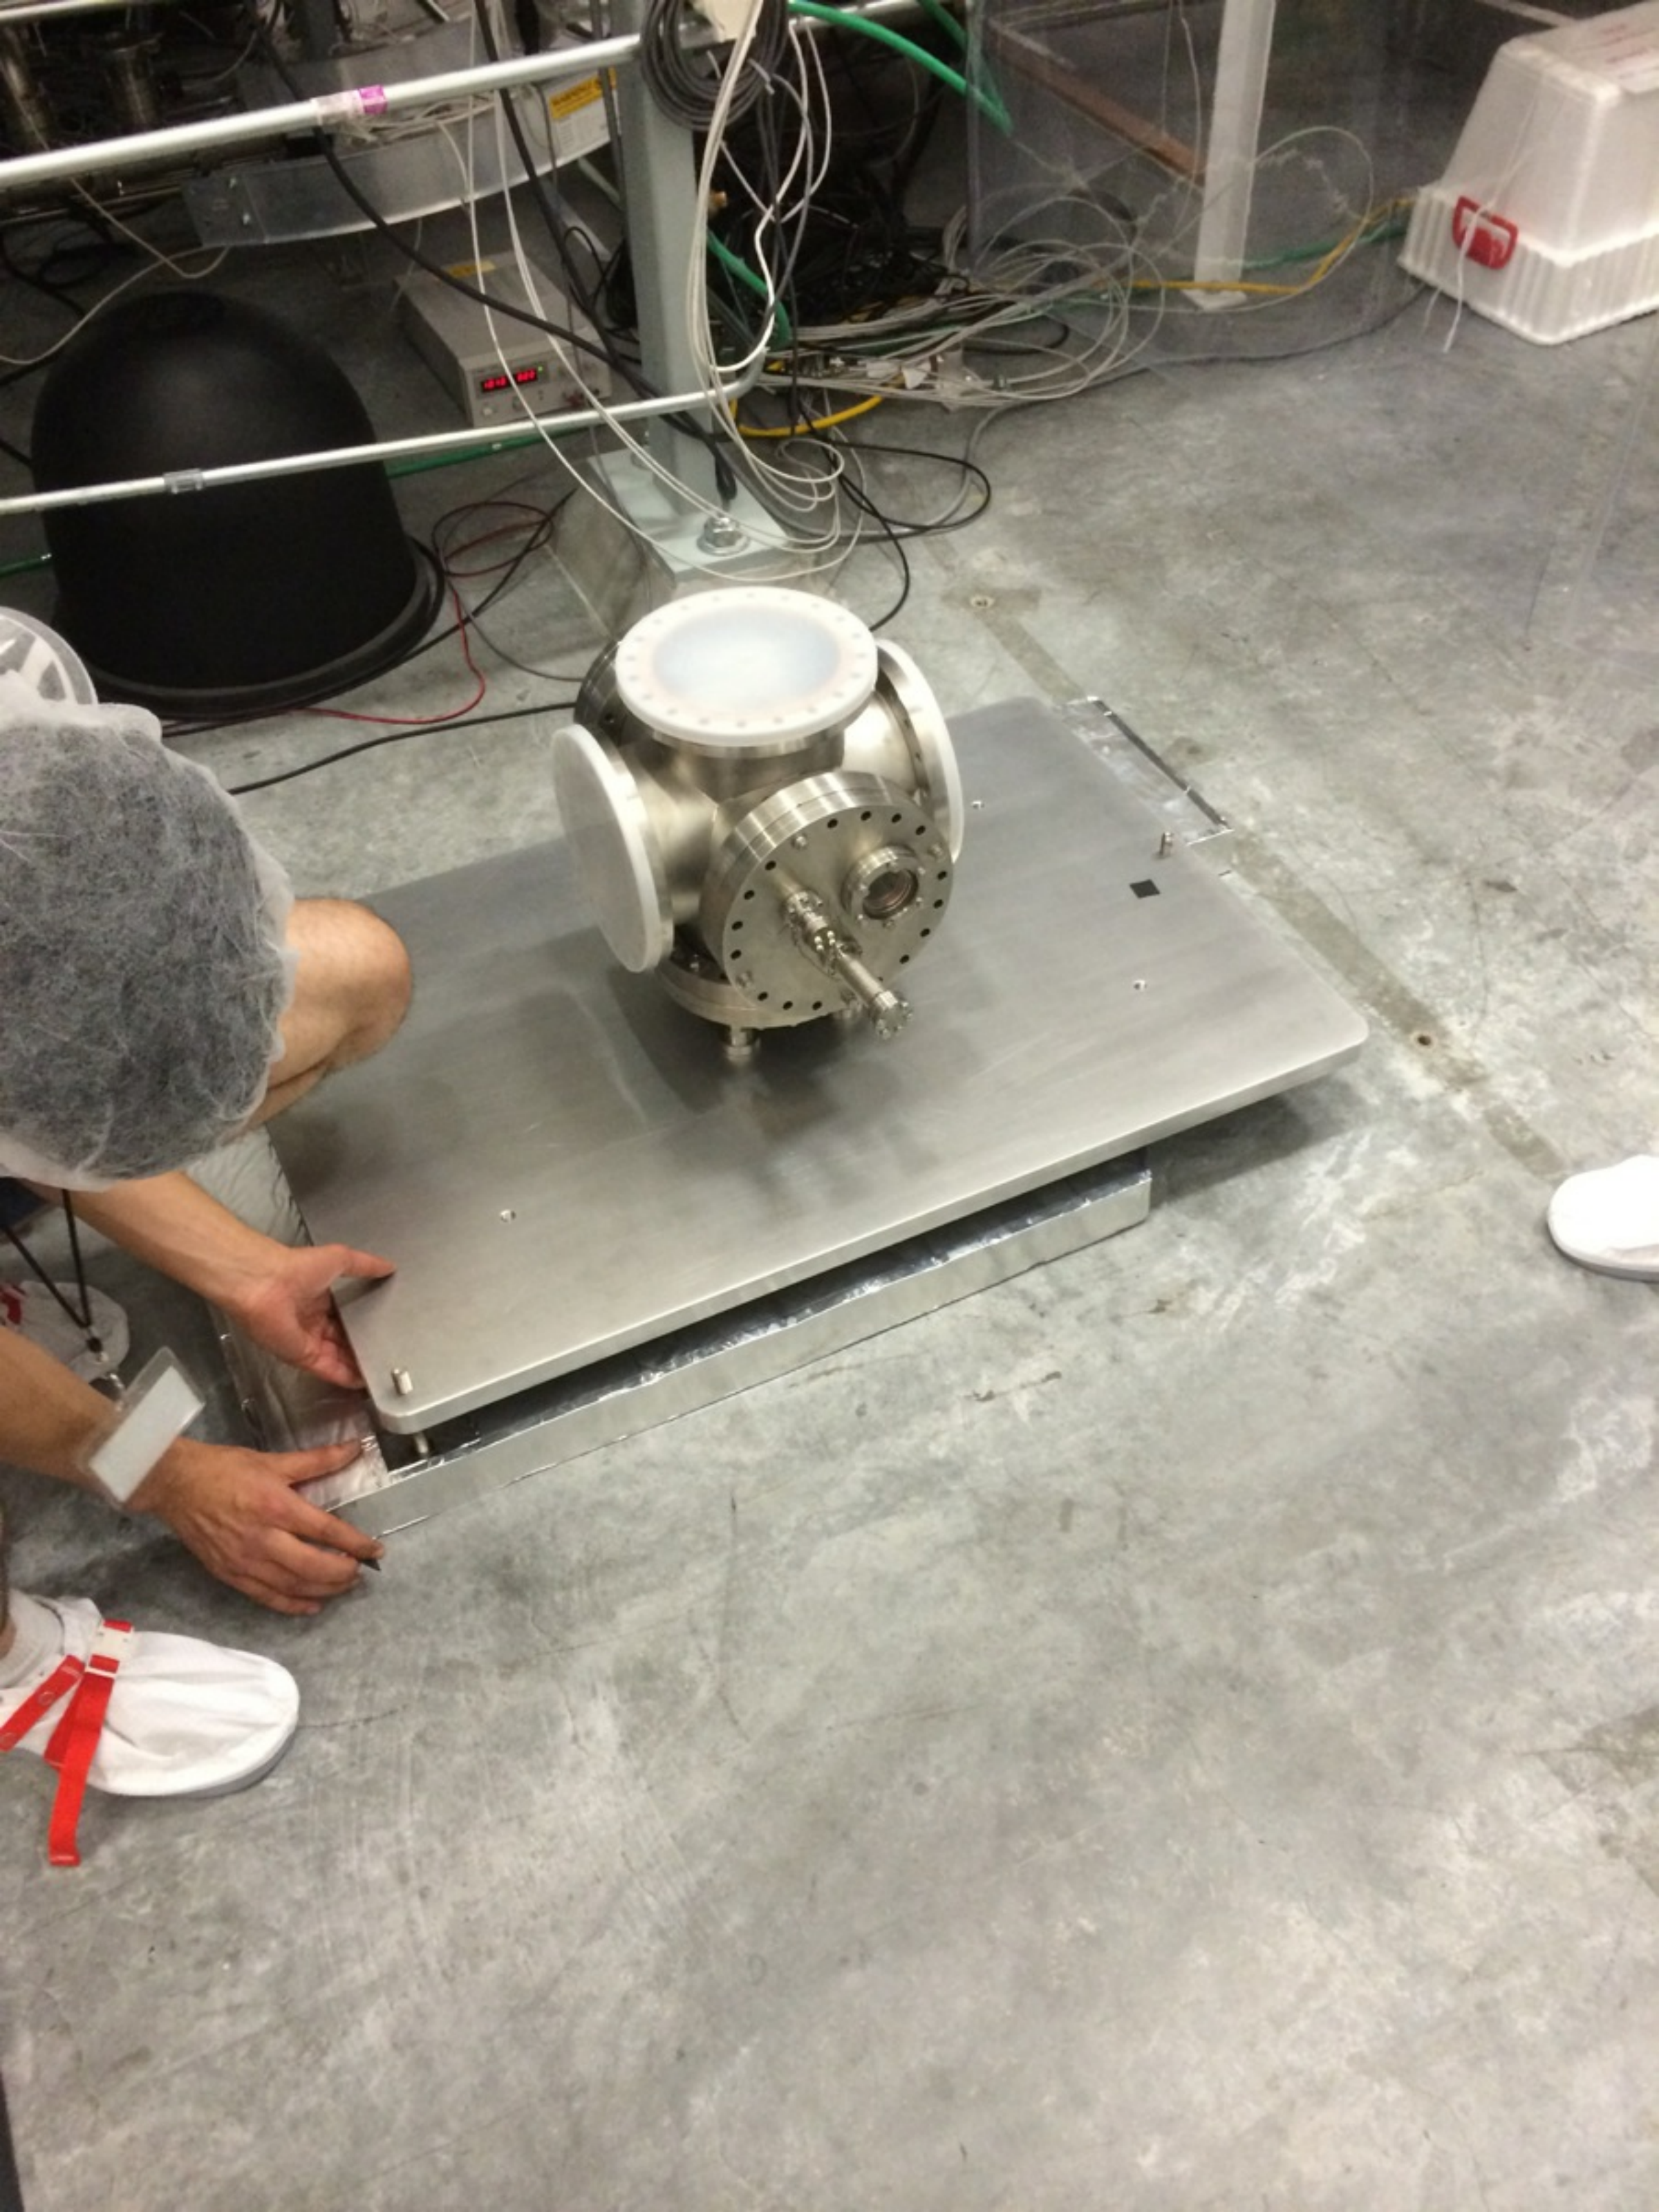

MAX
THERMASHIELD®-3
Rmax, Dallas, Texas

PERM
DO NOT REMOVE

POLYISO
The ISO standard

KMAx
THERMASHEATH[®]-3
Highly Durable, Thick