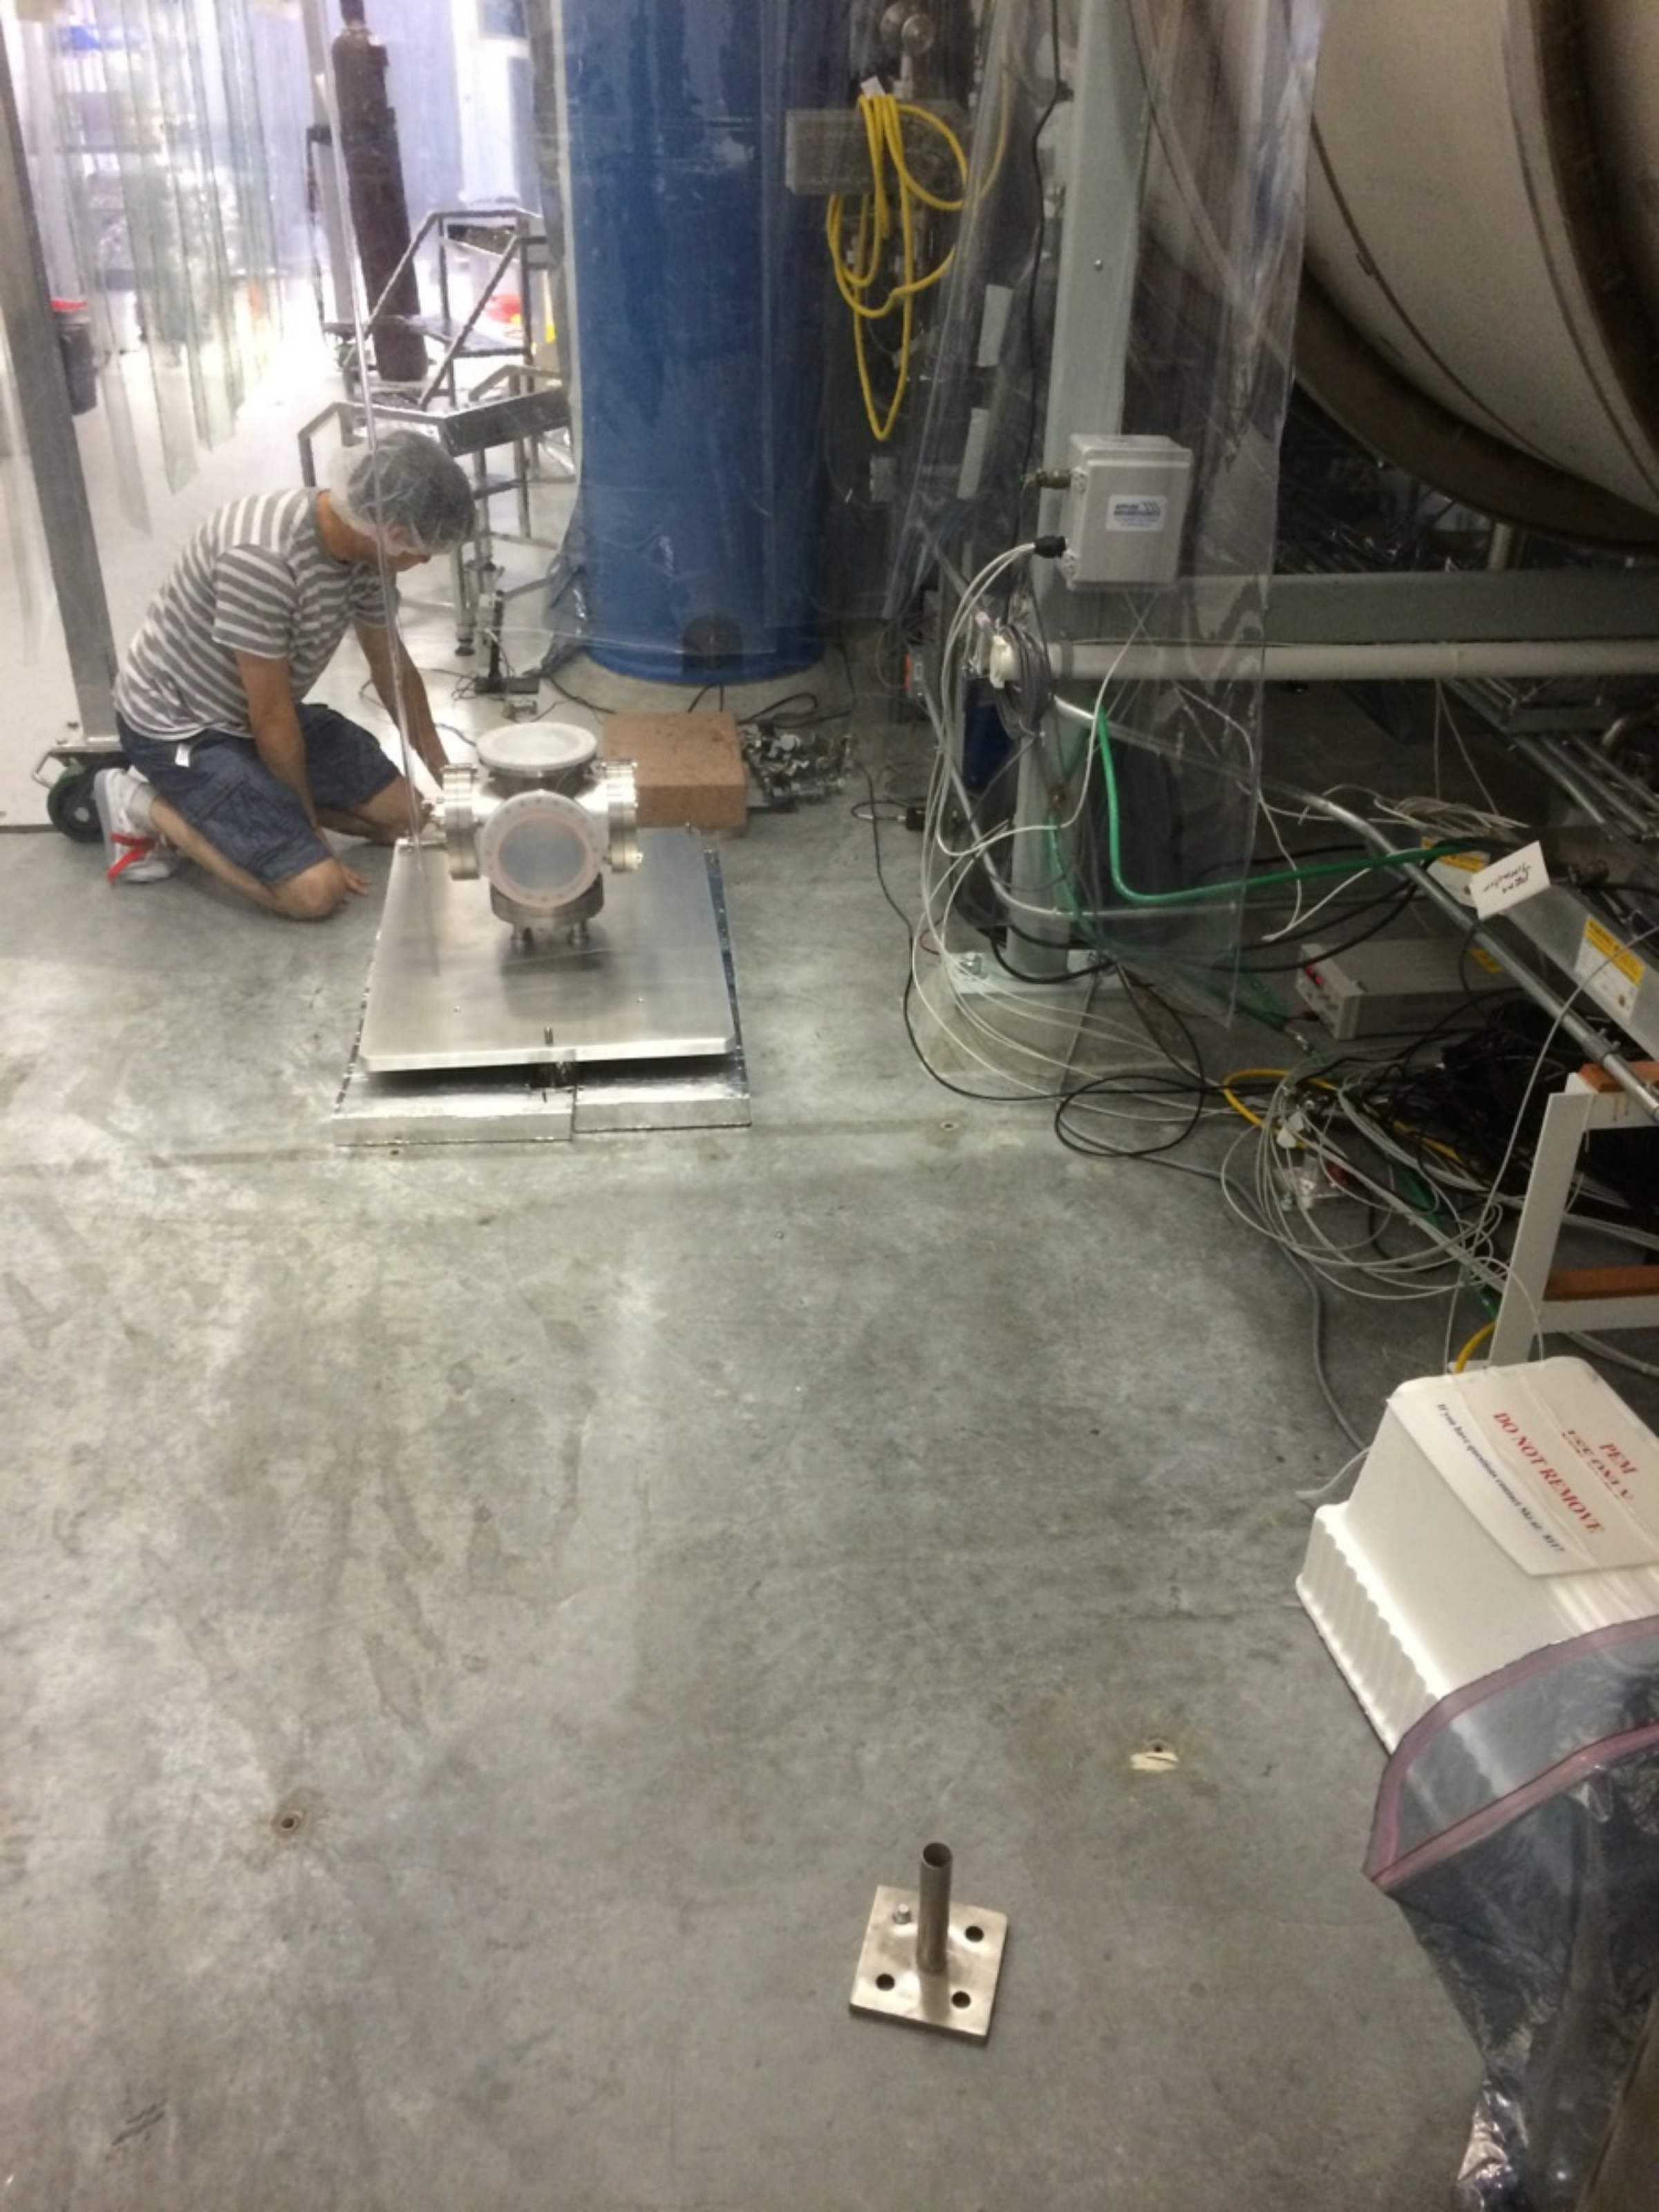

MAX
THERMASHIELD®-3
Rmax, Dallas, Texas

PERM
DO NOT REMOVE

POLYISO
The ISO standard

KMAx
THERMASHEATH[®]-3
Highly Durable, Thick