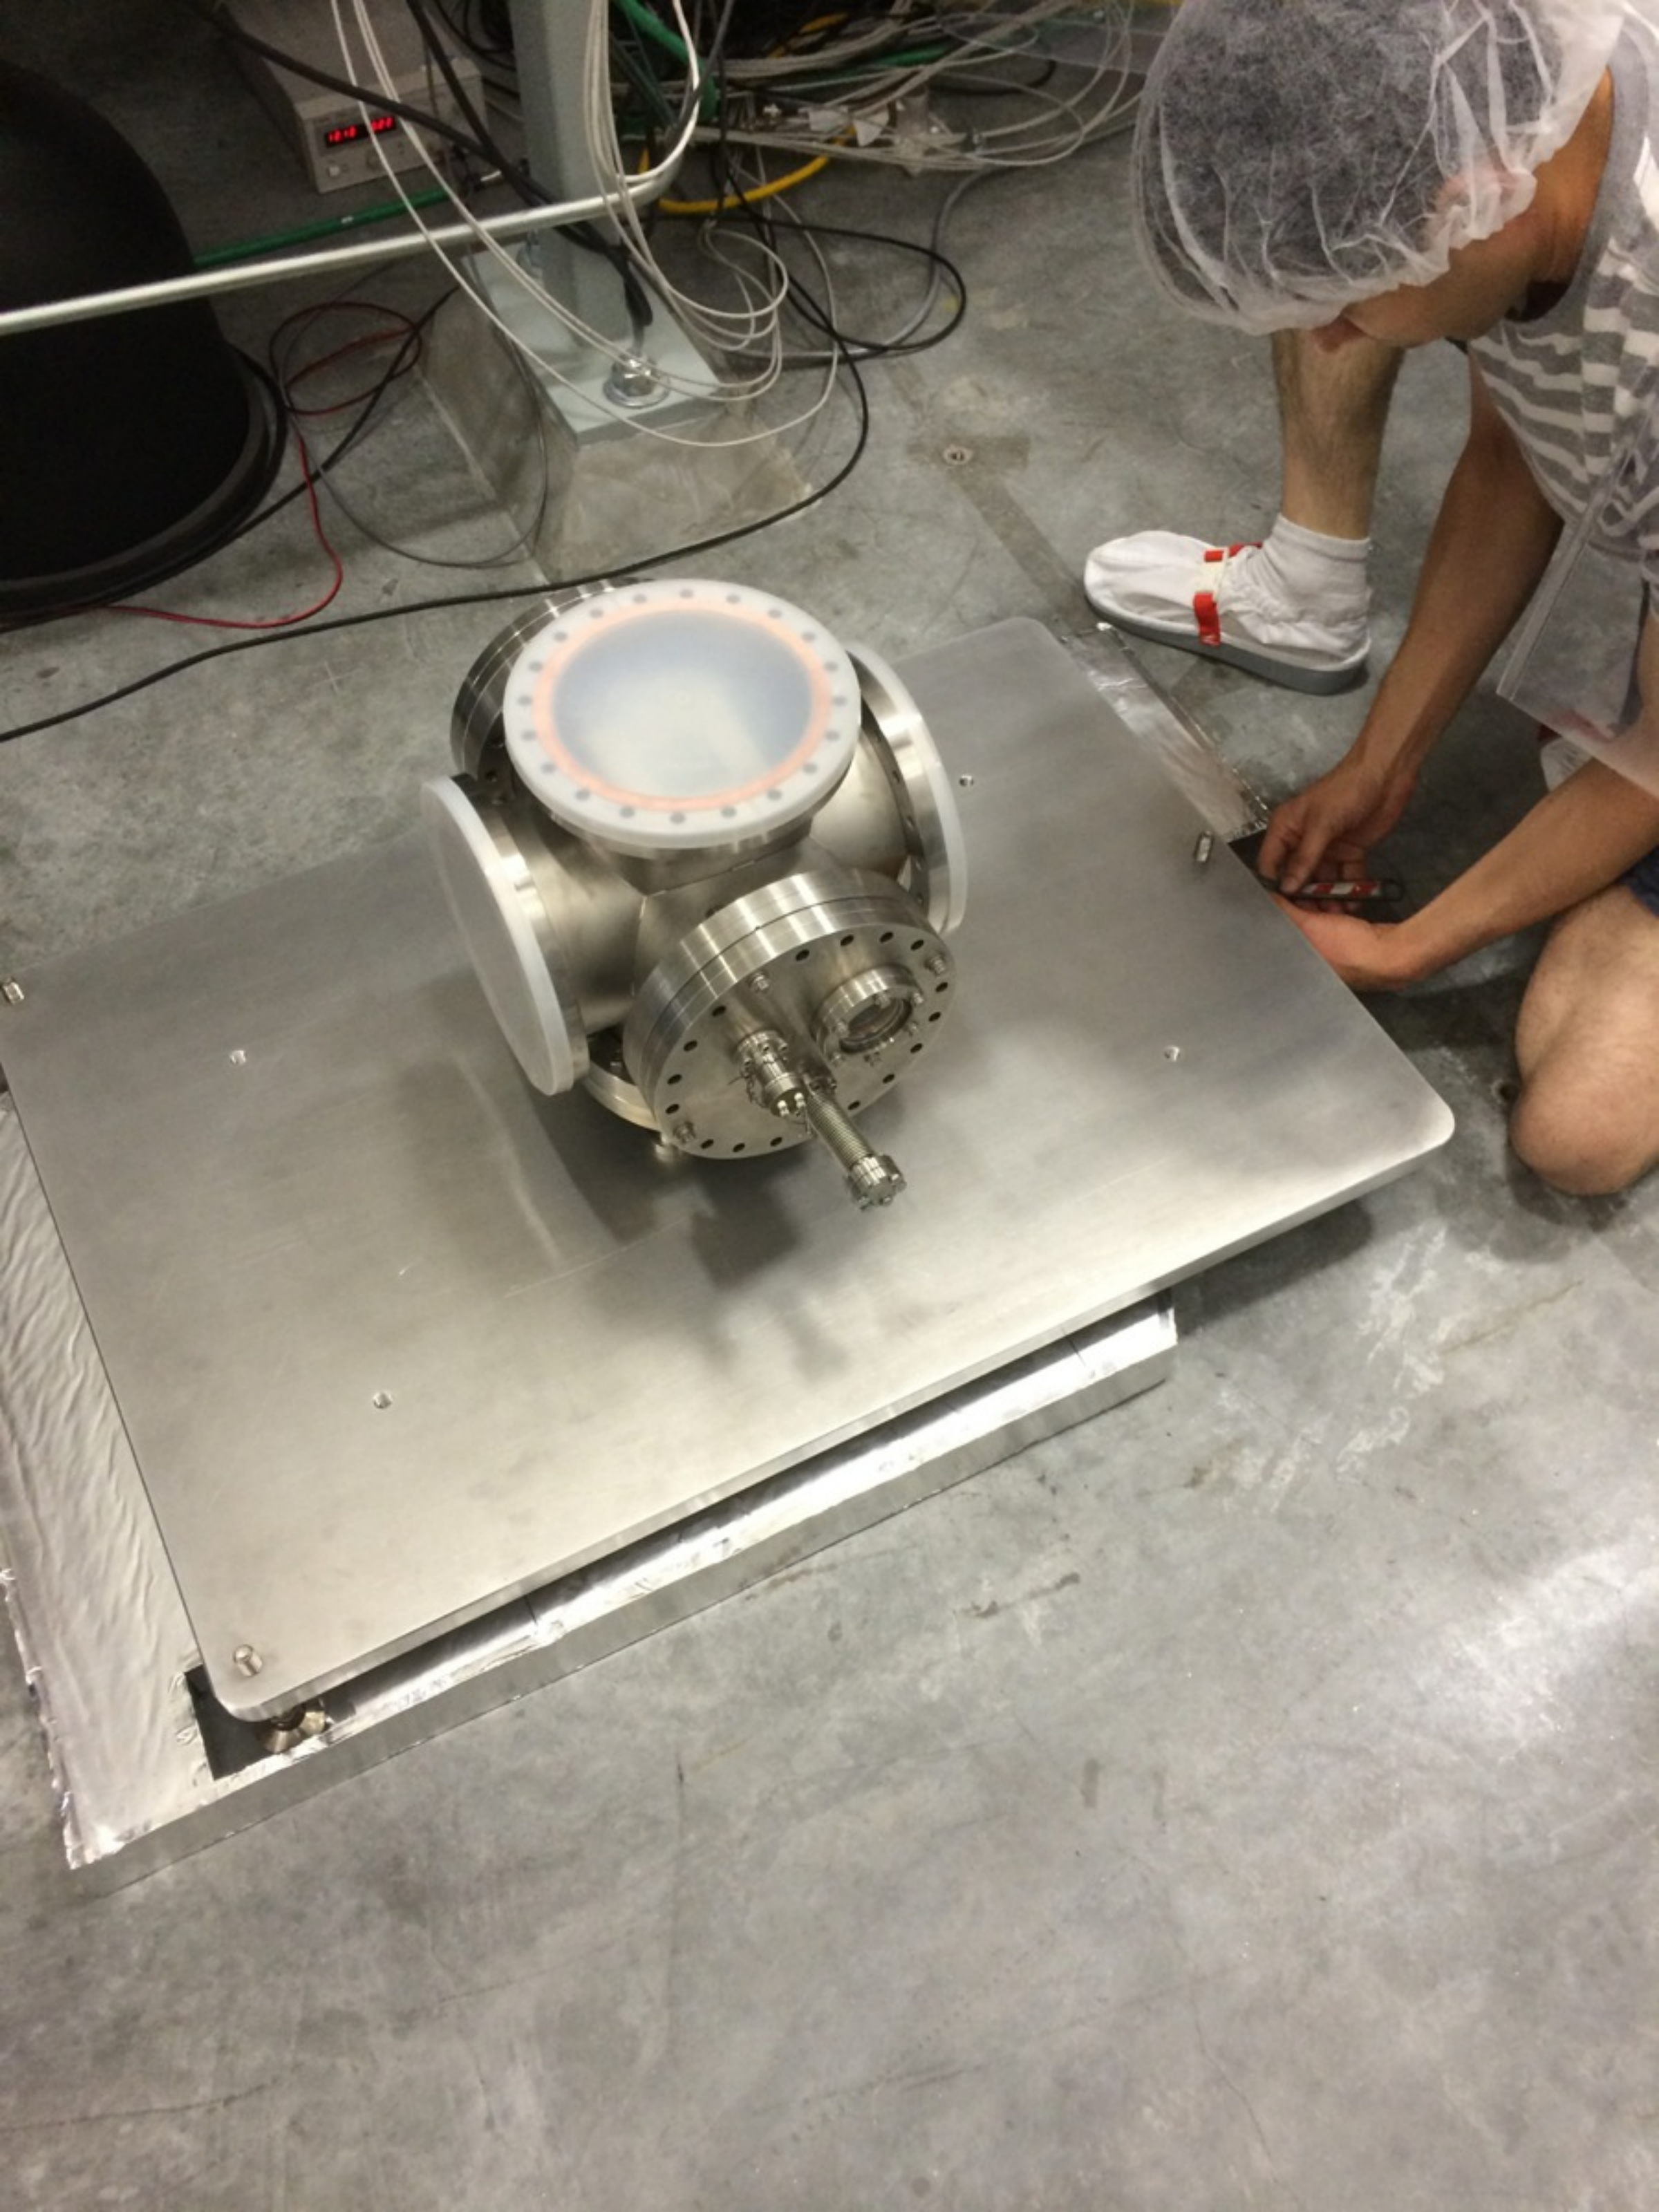

MAX
THERMASHIELD®-3
Rmax, Dallas, Texas

PERM
DO NOT REMOVE

POLYISO
The ISO standard

KMAx
THERMASHEATH[®]-3
Highly Durable, Thick