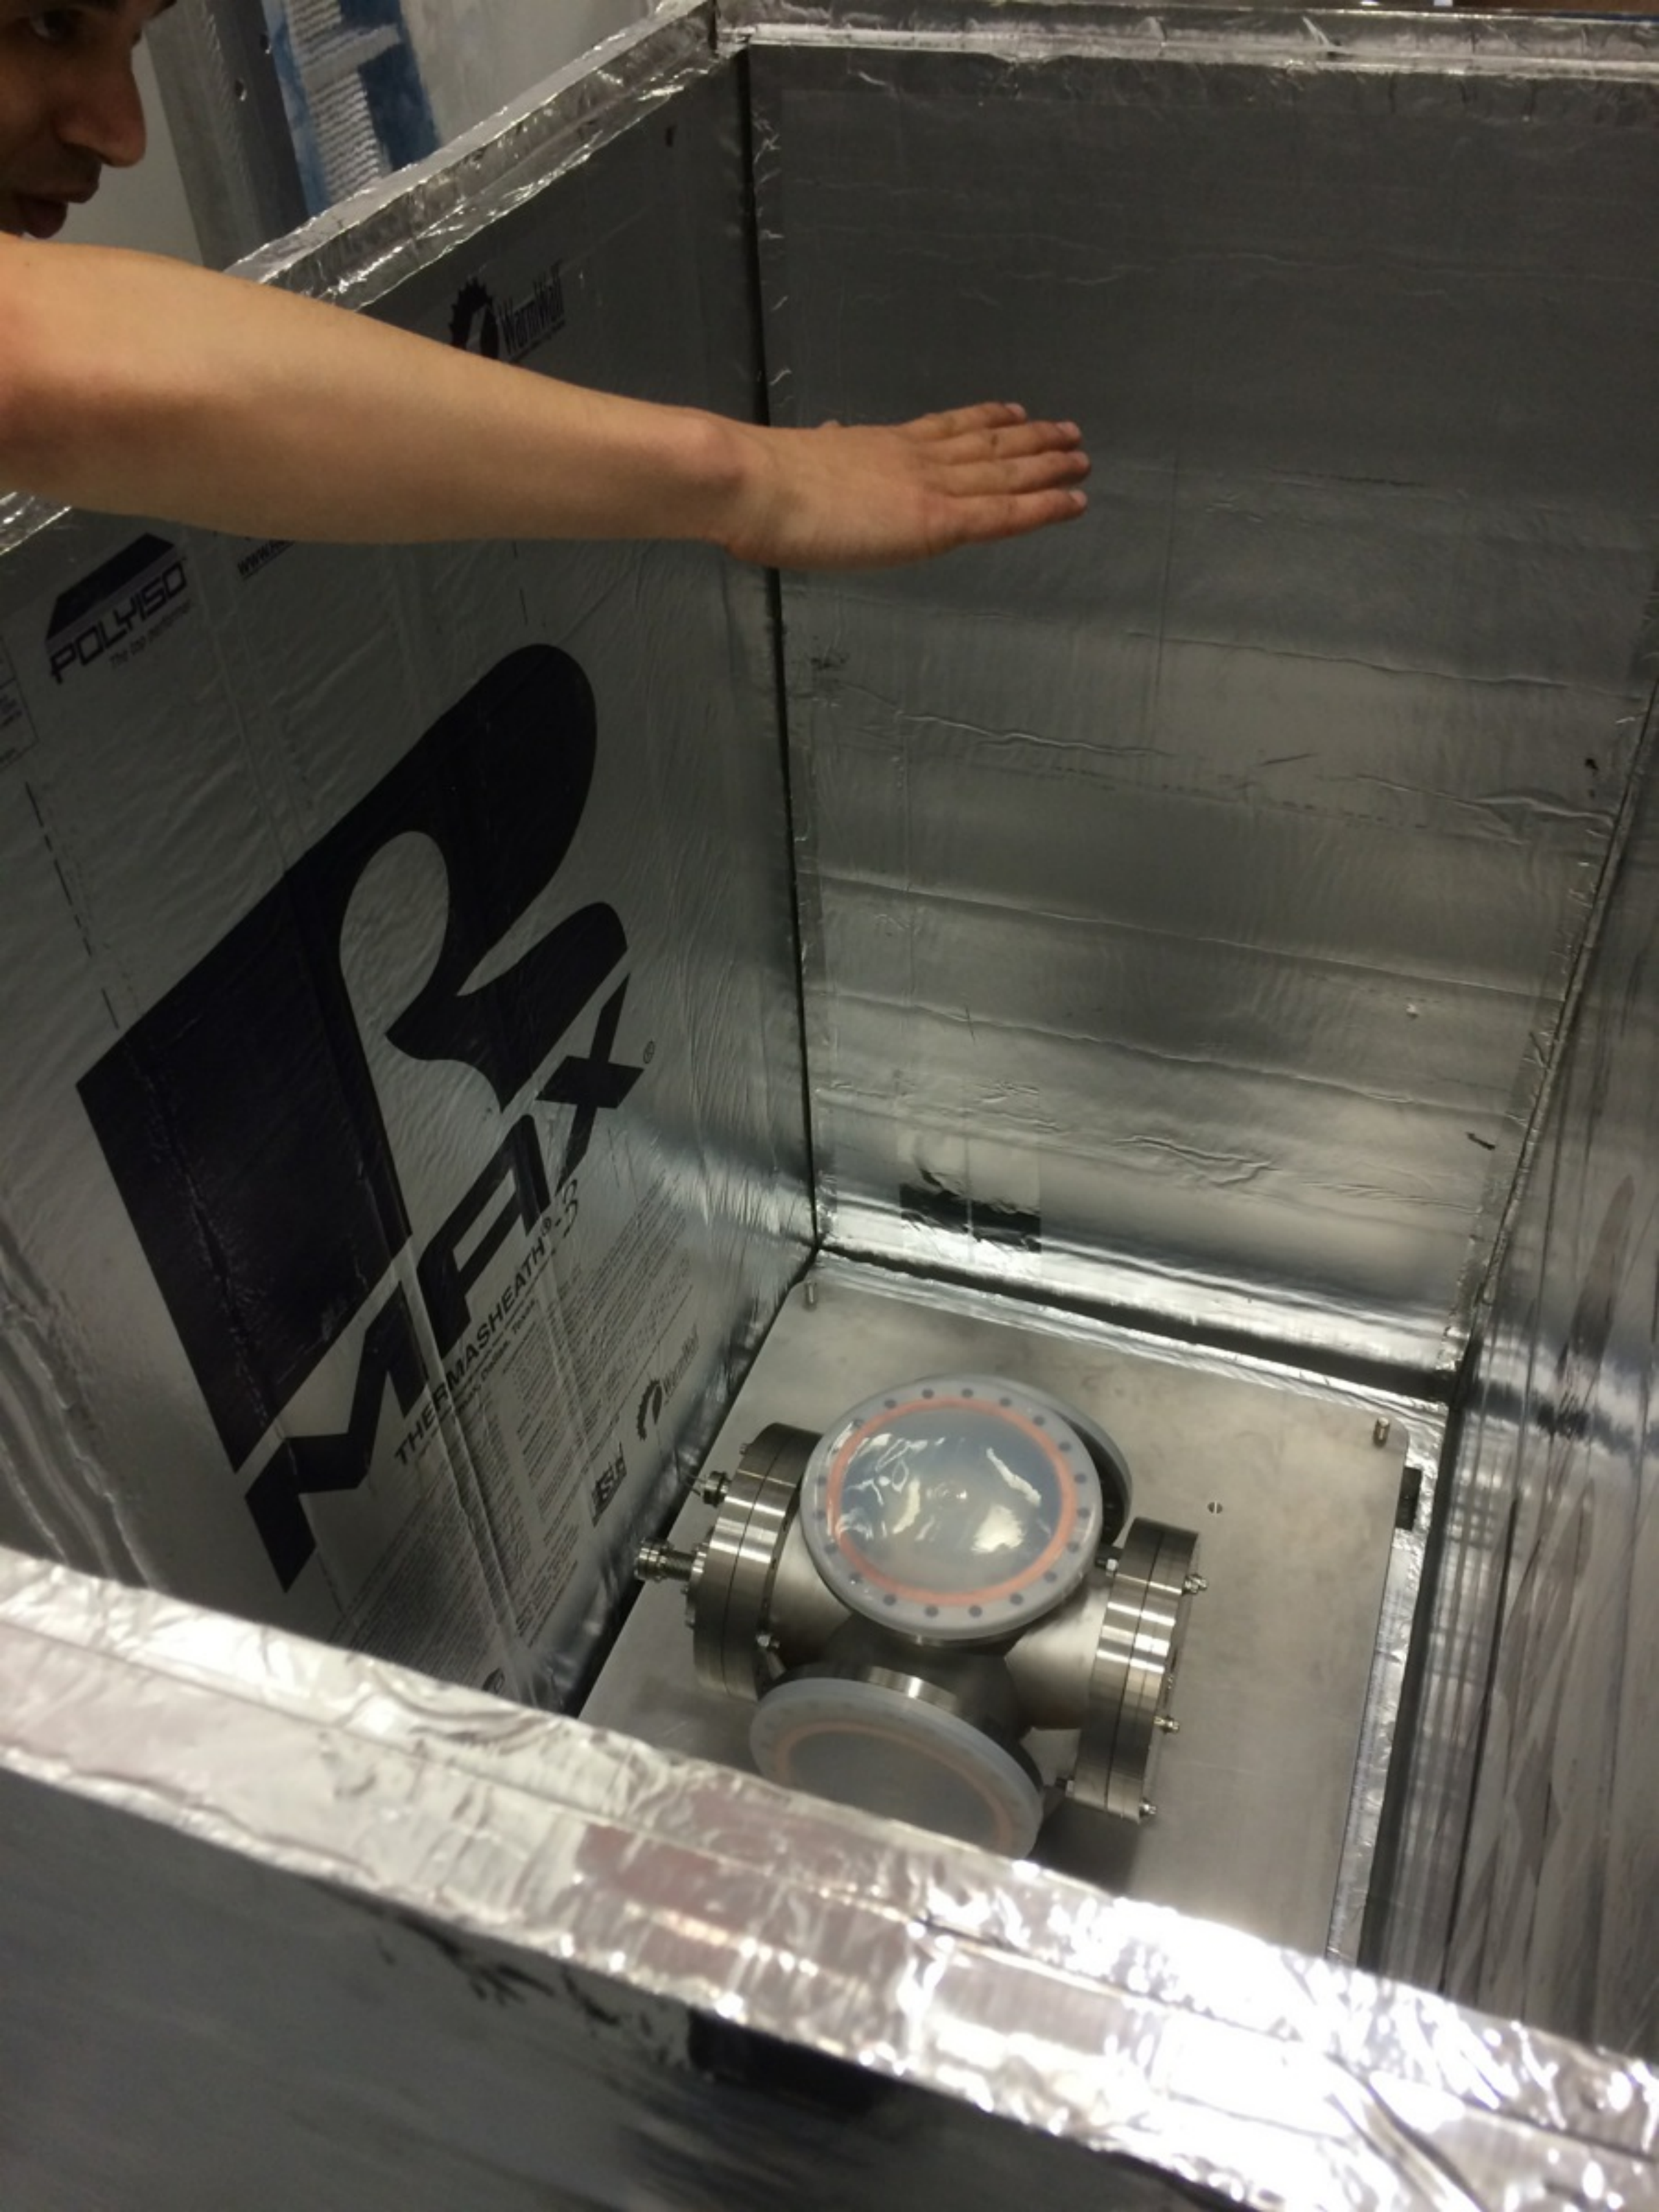

MAX
THERMASHIELD®-3
Rmax, Dallas, Texas

PERM
DO NOT REMOVE

POLYISO
The ISO standard

KMAx
THERMASHEATH[®]-3
Highly Durable, Thick