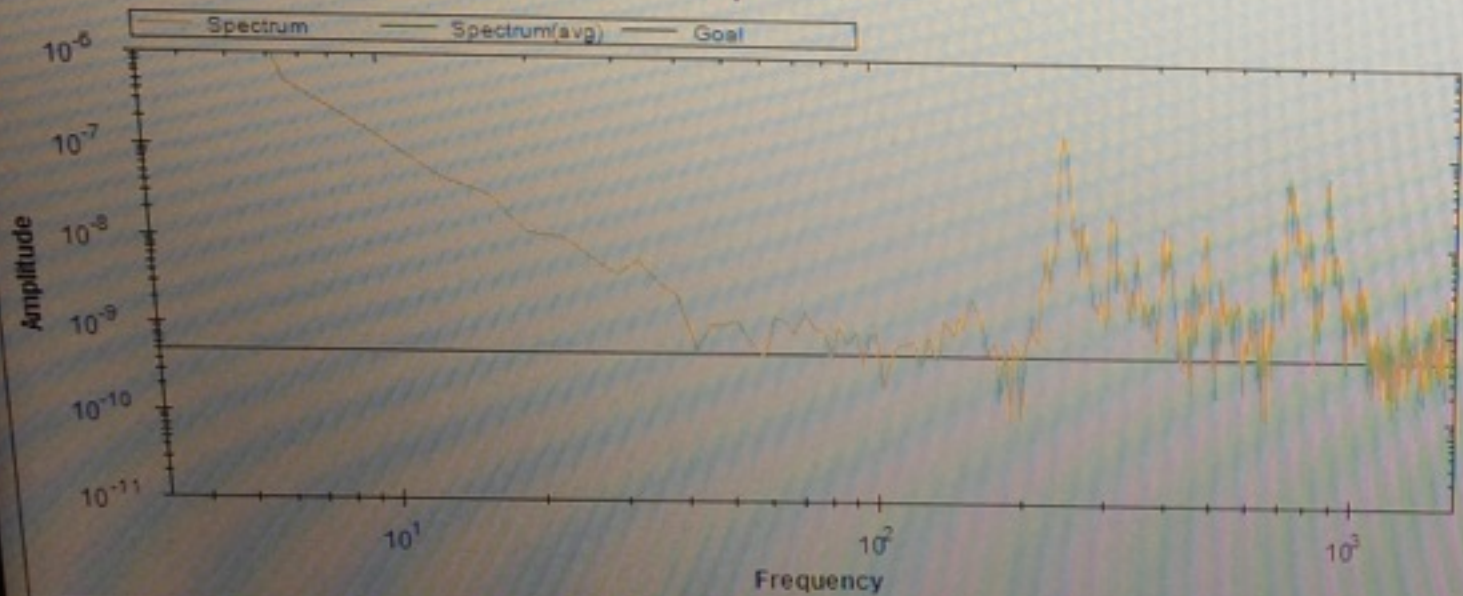

lenovo

Queue1 Queue2 Rate
1 1 3332.4

Spectrum
Diff. ▾

Record

Current Frame

Time Trace

Fast Spectrum

Slow Spectrum

Slow Spectrum