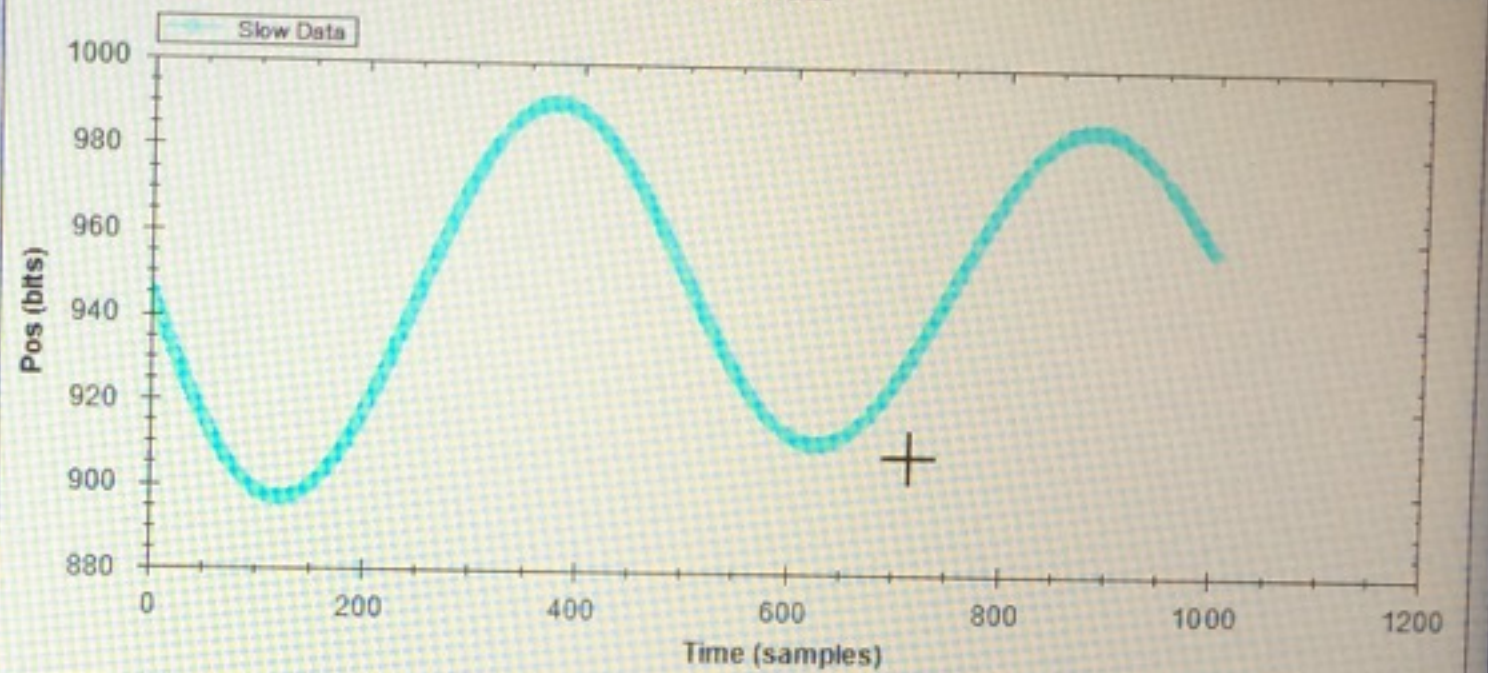

INDEXER

MOTOR FAULT
OVERTEMP
UNDER VOLTAGE
STEP
POWER

MICROSTEP DRIVE
S SERIES

Autocollimator
Queue1 Queue2 Rate
3 1 3323.3

Spectrum
Diff. ▾

Record

Current Frame

Time Trace

Fast Spectrum

Slow Spectrum

Time 397.6 Queue1 2 Queue2 1 Rate 3332.7

Spectrum Diff

Record

Current Frame

Time Trace

Fast Spectrum

Slow Spectrum