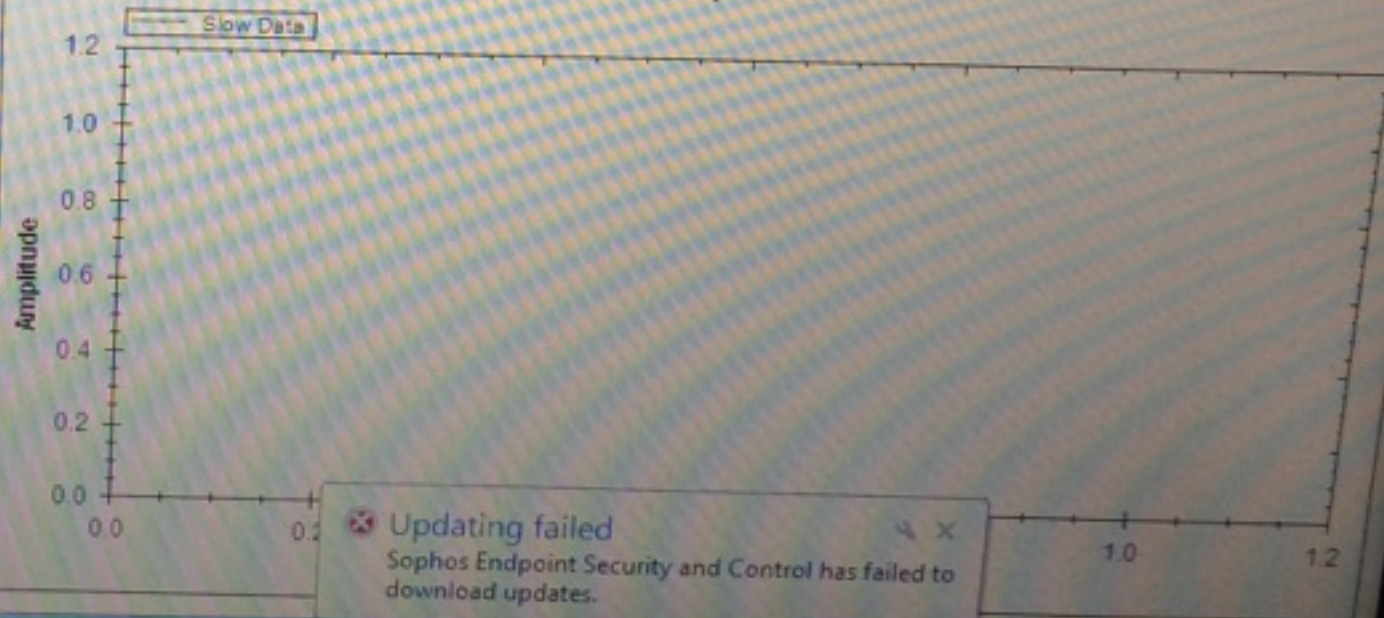

lenovo

Queue1 Queue2 Rate
1 1 3332.4

Spectrum
Diff. ▾

Record

Current Frame

Time Trace

Fast Spectrum

Slow Spectrum