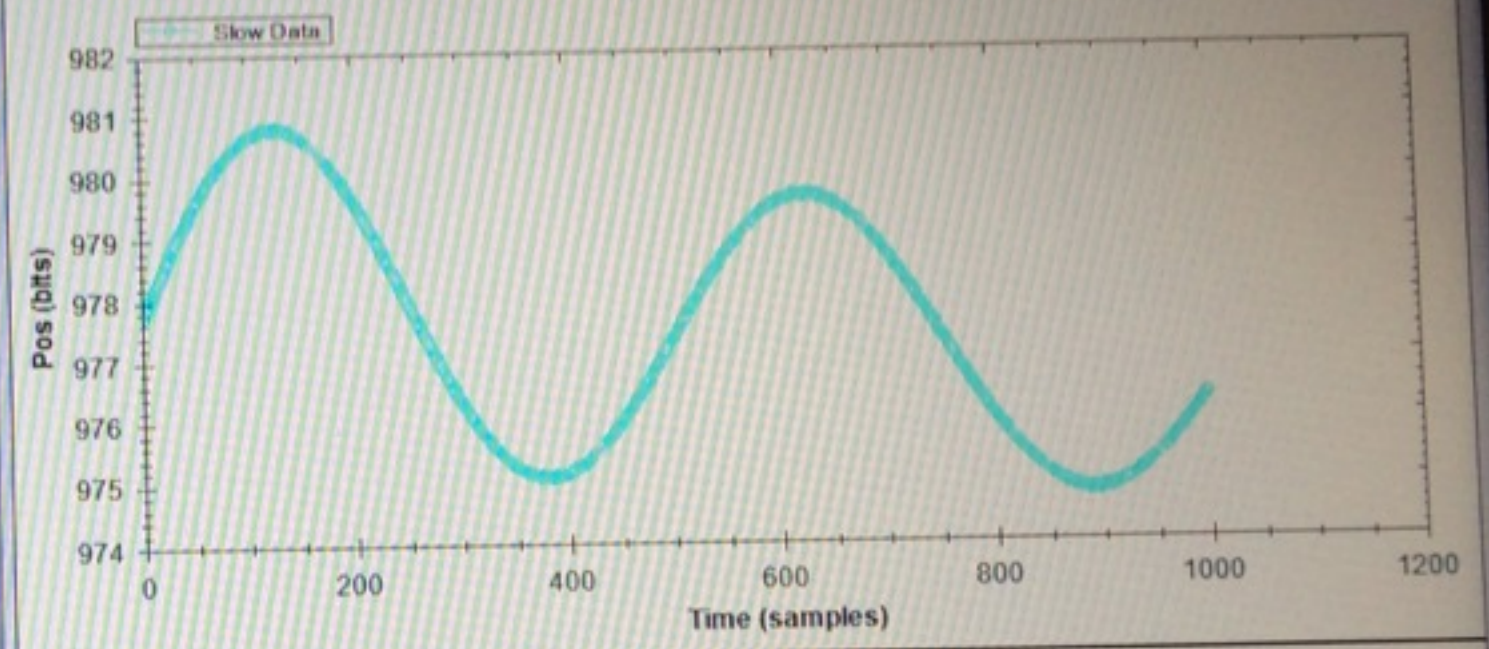

Fast Spectrum

Slow Spectrum

Time 397.6 Queue1 2 Queue2 1 Rate 3332.7

Spectrum Diff

Record

Current Frame

Time Trace

Fast Spectrum

Slow Spectrum