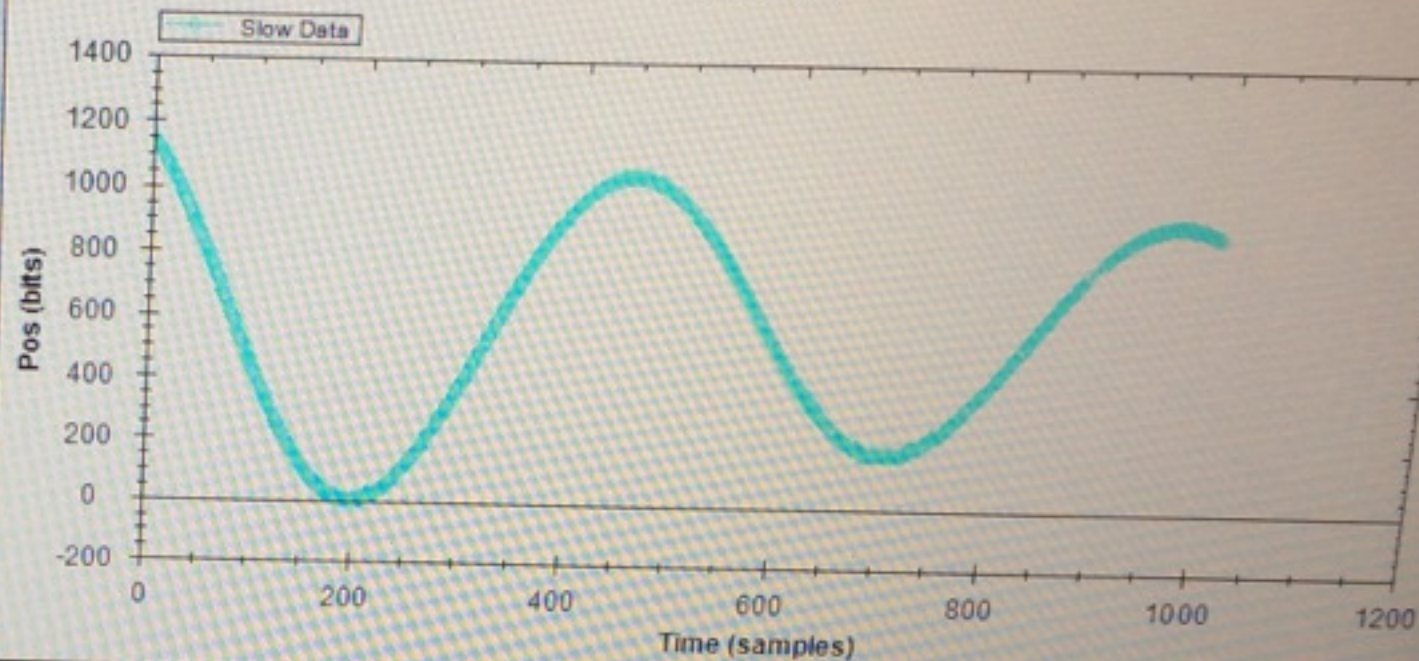

lenovo

Queue1 Queue2 Rate
1 1 3332.4

Spectrum
Diff. ▾

Record

Current Frame

Time Trace

Fast Spectrum

Slow Spectrum

INDEXER

MOTOR FAULT
OVERTEMP
UNDER VOLTAGE
STEP
POWER

MICROSTEP DRIVE
S SERIES

Autocollimator
Queue1 Queue2 Rate
3 1 3323.3

Spectrum
Diff. ▾

Record

Current Frame

Time Trace

Slow Spectrum