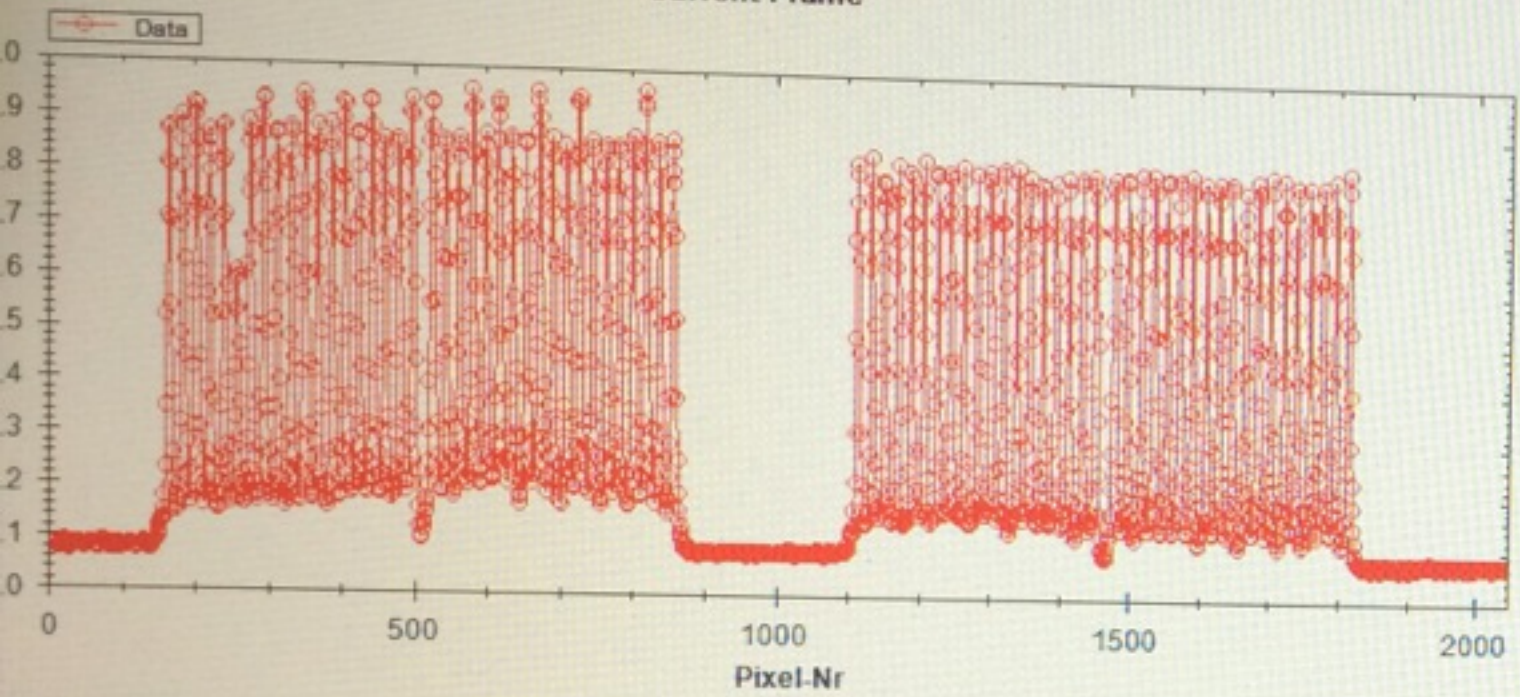

INDEXER

MOTOR FAULT
OVERTEMP
UNDER VOLTAGE
STEP
POWER

MICROSTEP DRIVE
S SERIES

Autocollimator
Queue1 Queue2 Rate
3 1 3323.3

Spectrum
Diff. ▾

Record

Current Frame

Time Trace

Fast Spectrum

Slow Spectrum

Time 397.6 Queue1 2 Queue2 1 Rate 3332.7

Spectrum Diff

Record

Current Frame

Time Trace

Fast Spectrum

Slow Spectrum