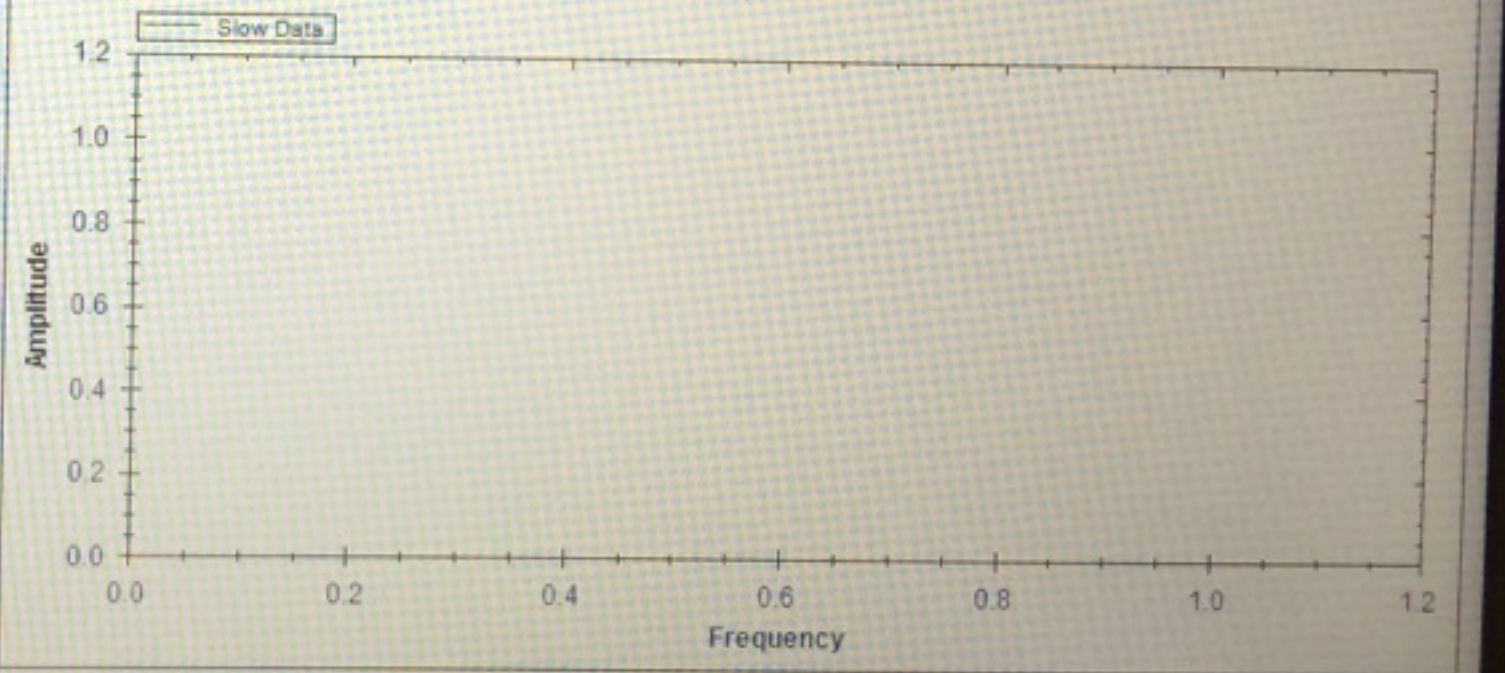

INDEXER

MOTOR FAULT
OVERTEMP
UNDER VOLTAGE
STEP
POWER

MICROSTEP DRIVE
S SERIES

Autocollimator
Queue1 Queue2 Rate
3 1 3323.3

Spectrum
Diff. ▾

Record

Current Frame

Time Trace

Fast Spectrum

Slow Spectrum

Time 397.6 Queue1 2 Queue2 1 Rate 3332.7

Spectrum Diff

Record

Current Frame

Time Trace

Fast Spectrum

Slow Spectrum