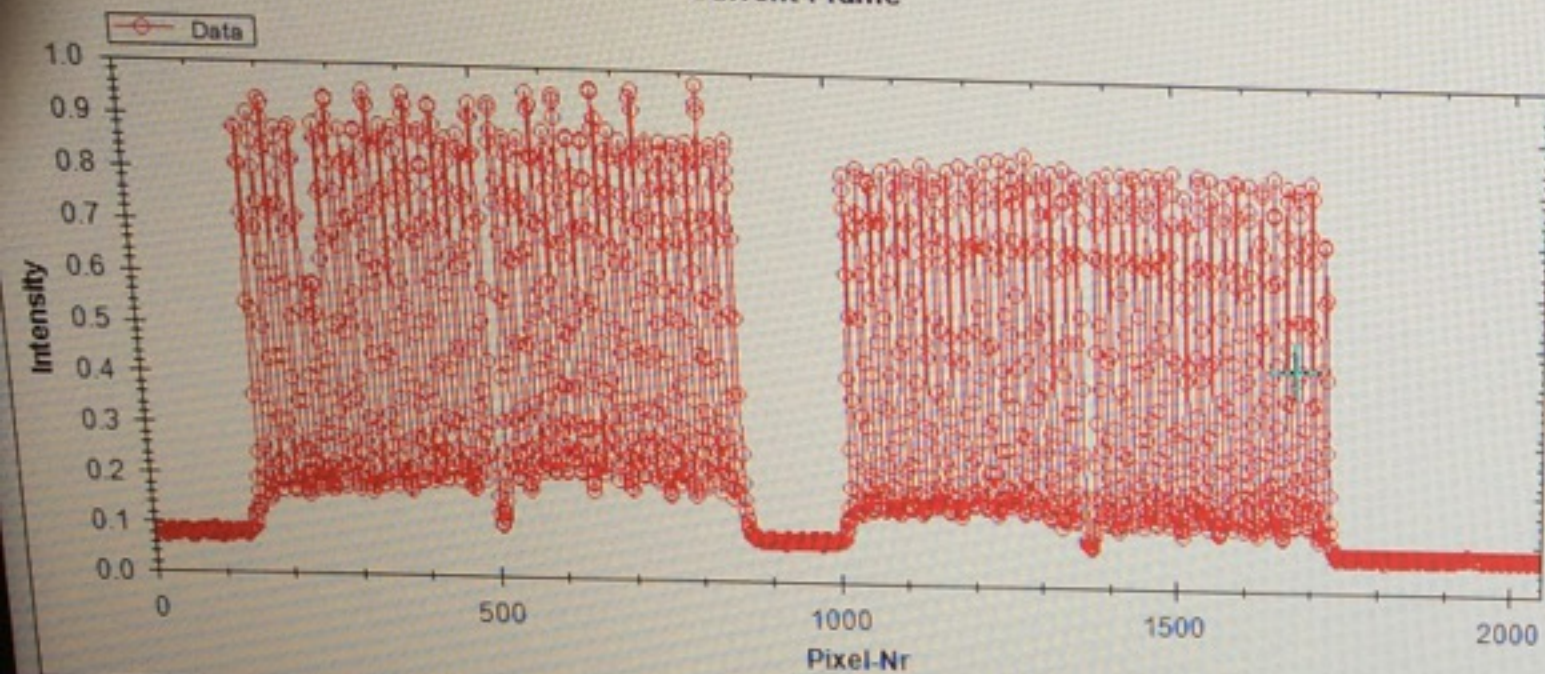

lenovo

Queue1 Queue2 Rate
1 1 3332.4

Spectrum
Diff. ▾

Record

Current Frame

Time Trace

Fast Spectrum

Slow Spectrum

INDEXER

MOTOR FAULT
OVERTEMP
UNDER VOLTAGE
STEP
POWER

MICROSTEP DRIVE
S SERIES

Autocollimator
Queue1 Queue2 Rate
3 1 3323.3

Spectrum
Diff. ▾

Record

Current Frame

Time Trace

Fast Spectrum

Slow Spectrum

Time 397.6 Queue1 2 Queue2 1 Rate 3332.7

Spectrum Diff

Record

Current Frame

Time Trace

Fast Spectrum

Slow Spectrum