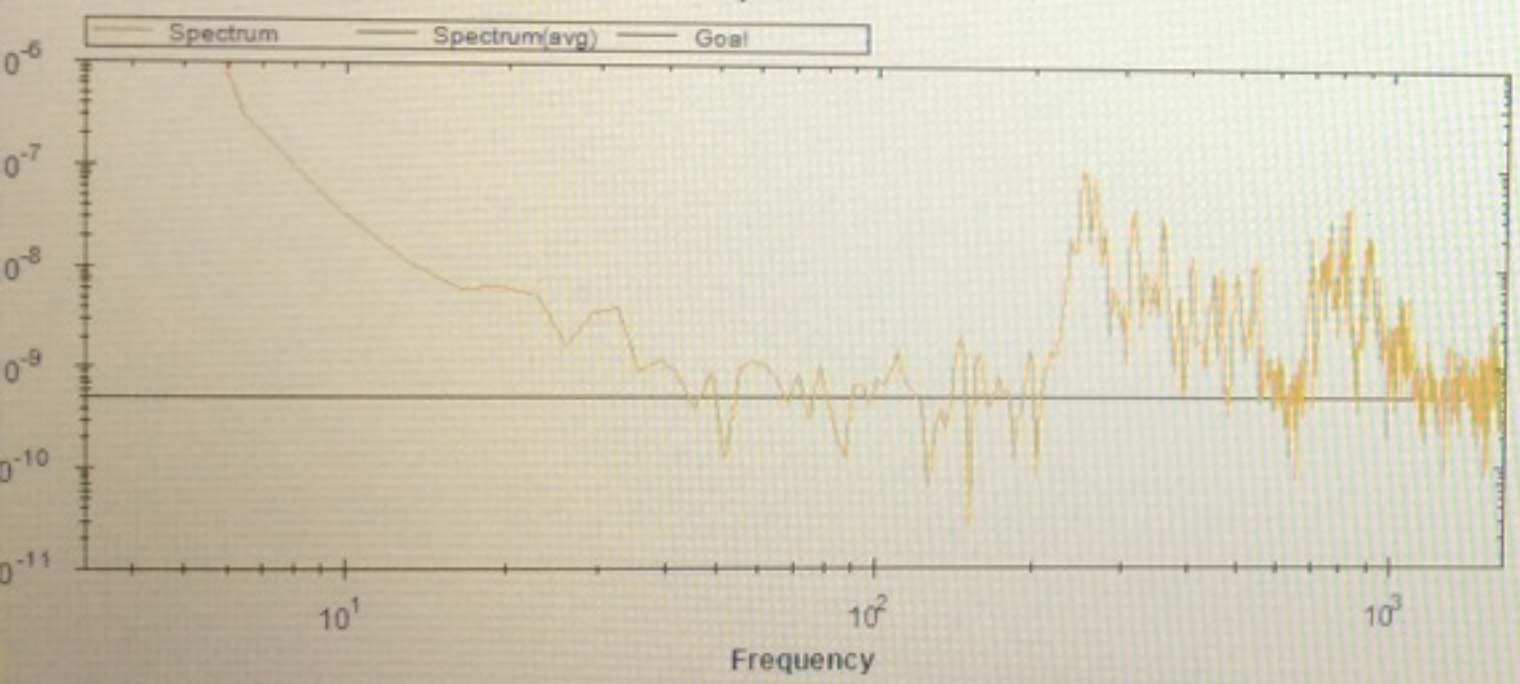

INDEXER

MOTOR FAULT
OVERTEMP
UNDER VOLTAGE
STEP
POWER

MICROSTEP DRIVE
S SERIES

Autocollimator
Queue1 Queue2 Rate
3 1 3323.3

Spectrum
Diff. ▾

Record

Current Frame

Time Trace

Fast Spectrum

Slow Spectrum

Time 397.6 Queue1 2 Queue2 1 Rate 3332.7

Spectrum Diff

Record

Current Frame

Time Trace

Fast Spectrum

Slow Spectrum