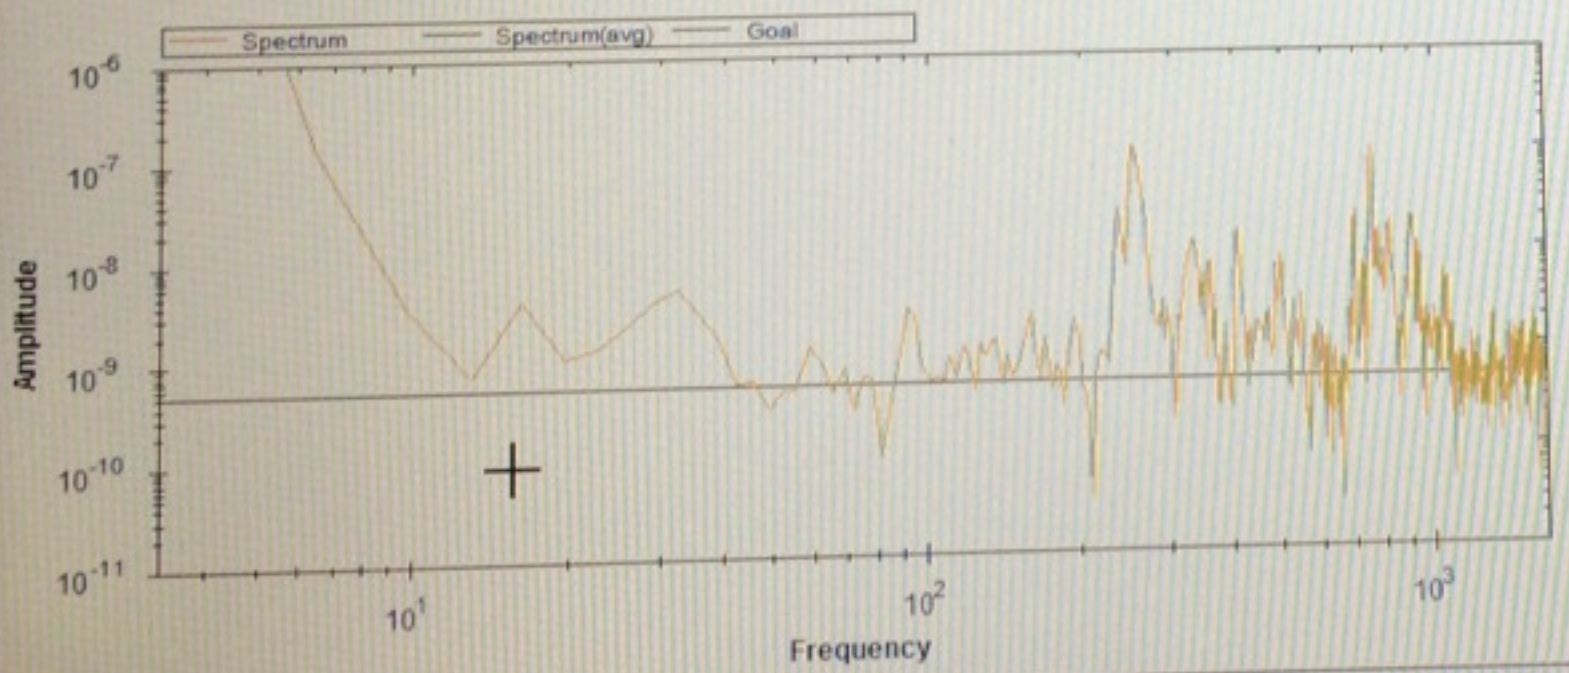

Fast Spectrum

Slow Spectrum

Time 397.6 Queue1 2 Queue2 1 Rate 3332.7

Spectrum Diff

Record

Current Frame

Time Trace

Fast Spectrum

Slow Spectrum