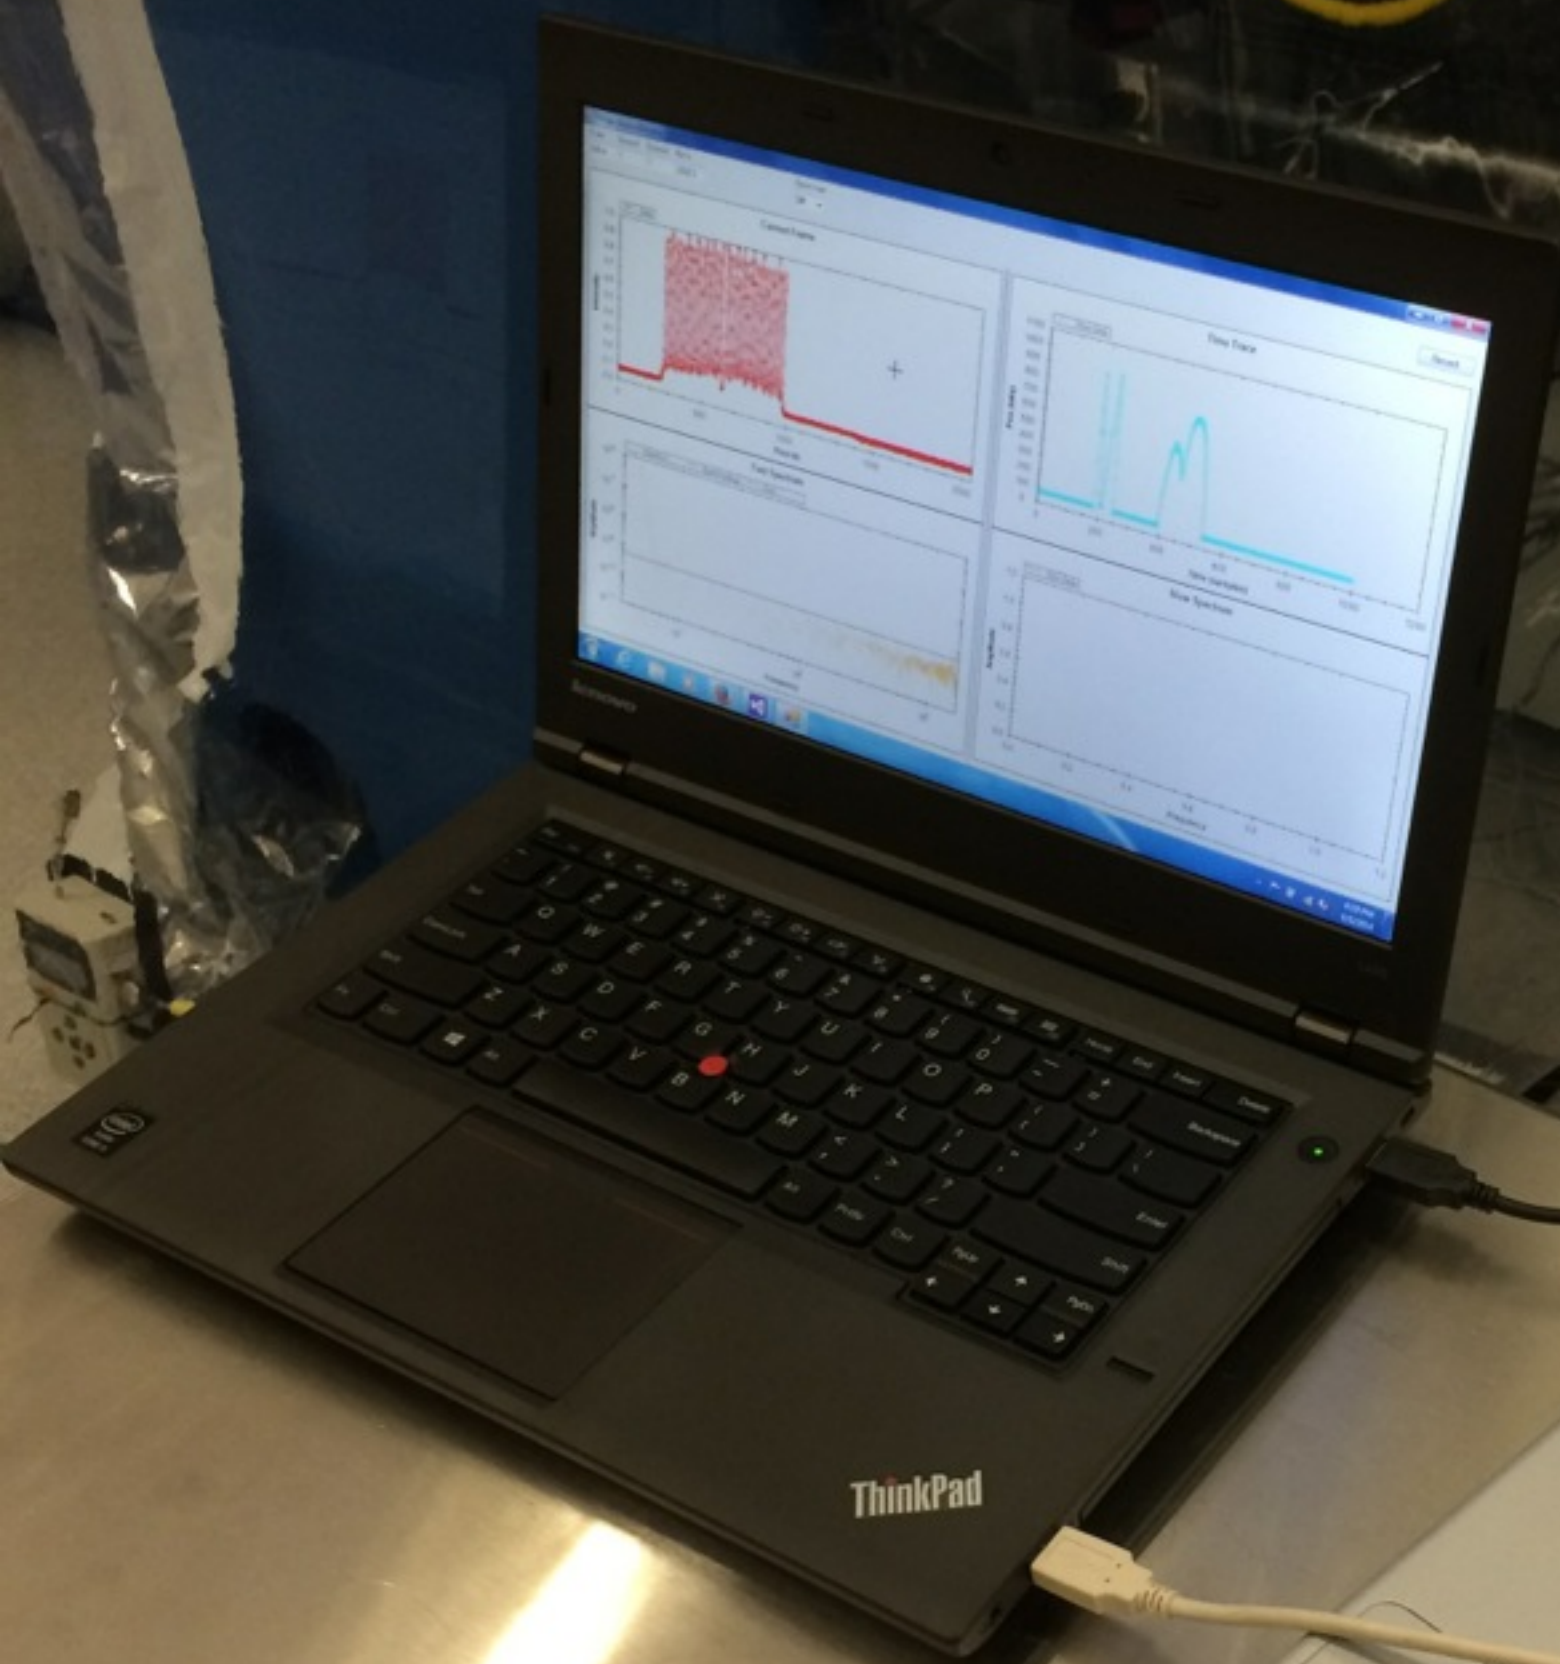

lenovo

Queue1 Queue2 Rate
1 1 3332.4

Spectrum
Diff. ▾

Record

Current Frame

Time Trace

Fast Spectrum

Slow Spectrum

Updating failed
Sophos Endpoint Security and Control has failed to download updates.

CompuMotor

AC POWER
115V/230V
50/60Hz

INDEX MOTOR
1+
1-
2+
2-
3+
3-
4+
4-
5+
5-
6+
6-
7+
7-
8+
8-
9+
9-
10+
10-

CAUTION!
HIGH
VOLTAGE
ON EXPOSED
TERMINALS

INDEXER

MOTOR FAULT
OVERTEMP
UNDER VOLTAGE
STEP
POWER

MICROSTEP DRIVE
S SERIES

Autocollimator
Queue1 Queue2 Rate
3 1 3323.3

Spectrum
Diff. ▾

Record

Current Frame

Time Trace