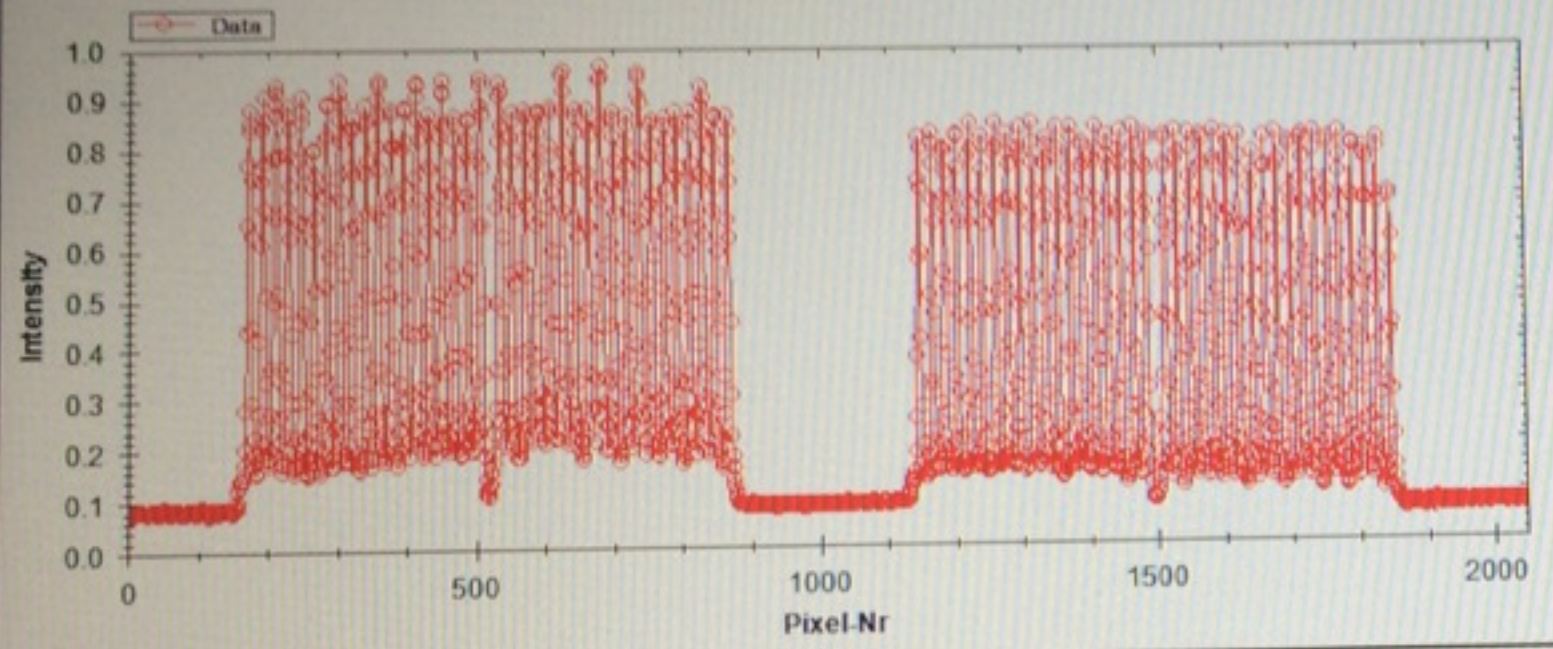

Fast Spectrum

Slow Spectrum

Time 397.6 Queue1 2 Queue2 1 Rate 3332.7

Spectrum Diff

Record

Current Frame

Time Trace

Fast Spectrum

Slow Spectrum