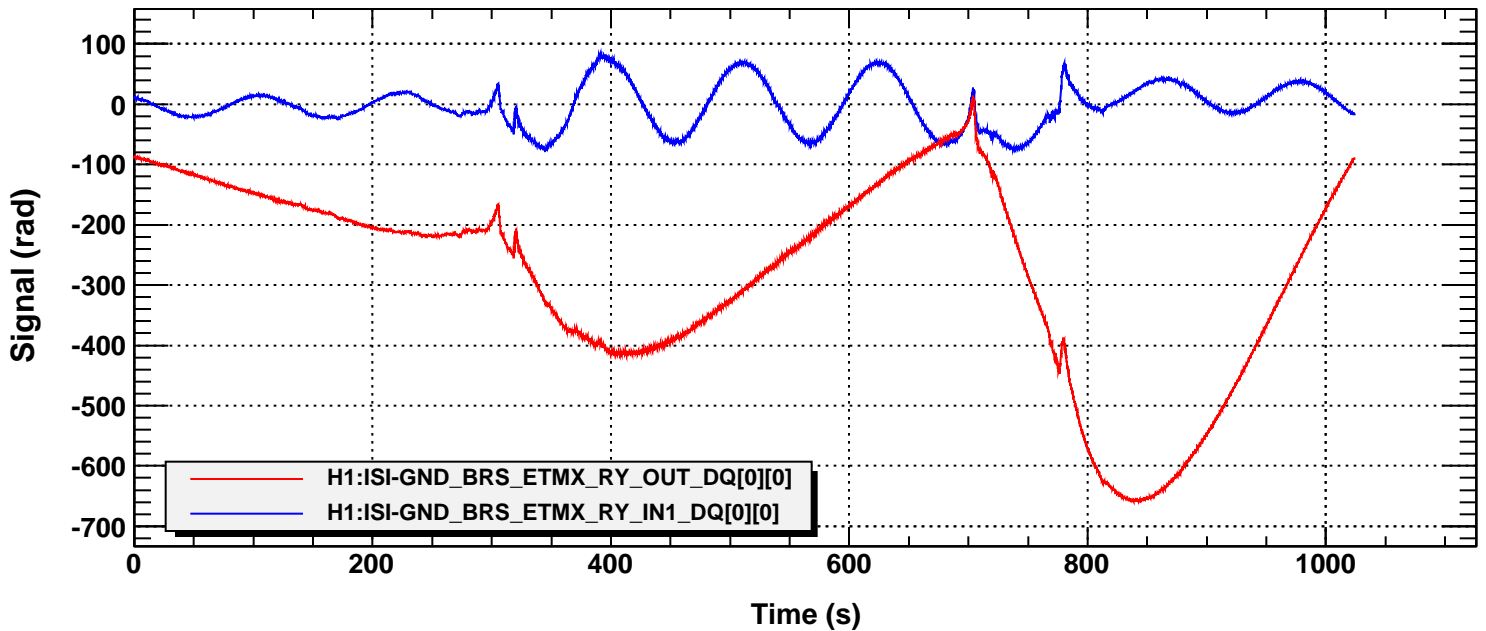

ASD

T0=20/08/2014 22:30:00

Avg=1

BW=0.00146483

Time series

T0=20/08/2014 22:31:42.40625

Avg=1/Bin=3