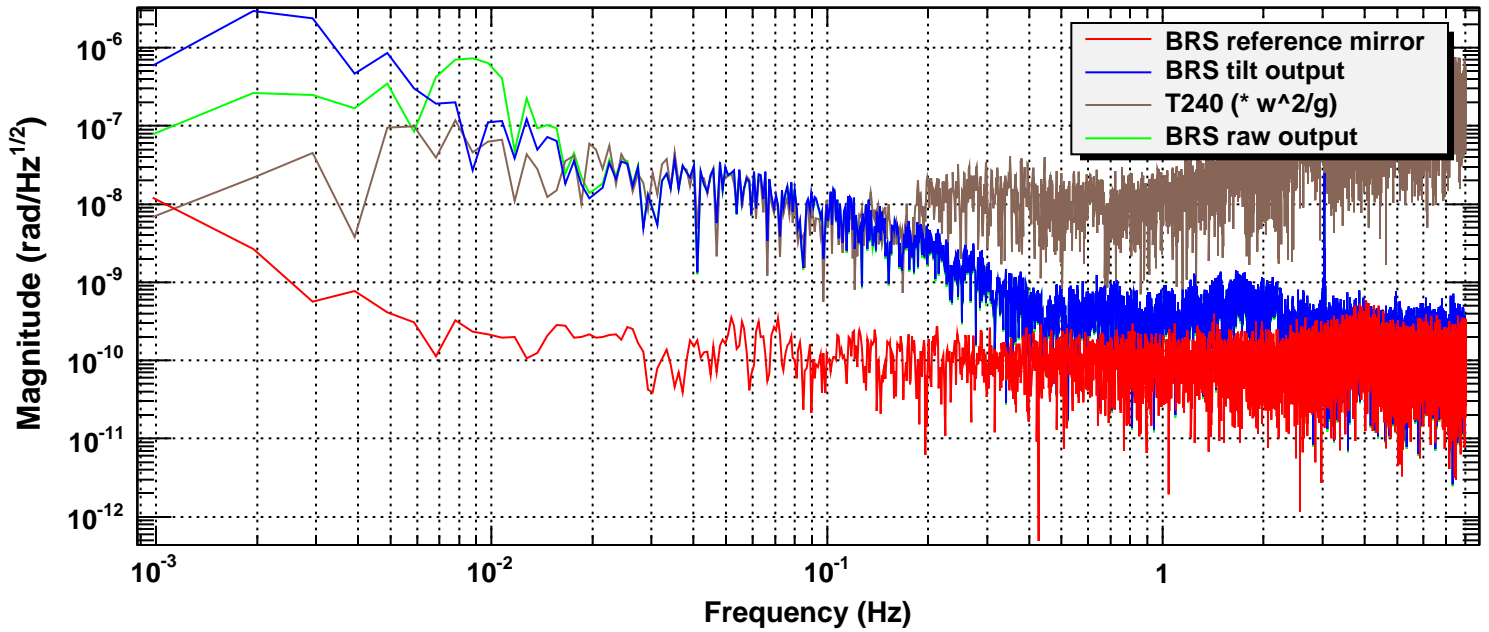

ASD

T0=20/08/2014 22:30:00

Avg=1

BW=0.00146483

Time series

T0=20/08/2014 22:31:42.40625

Avg=1/Bin=3