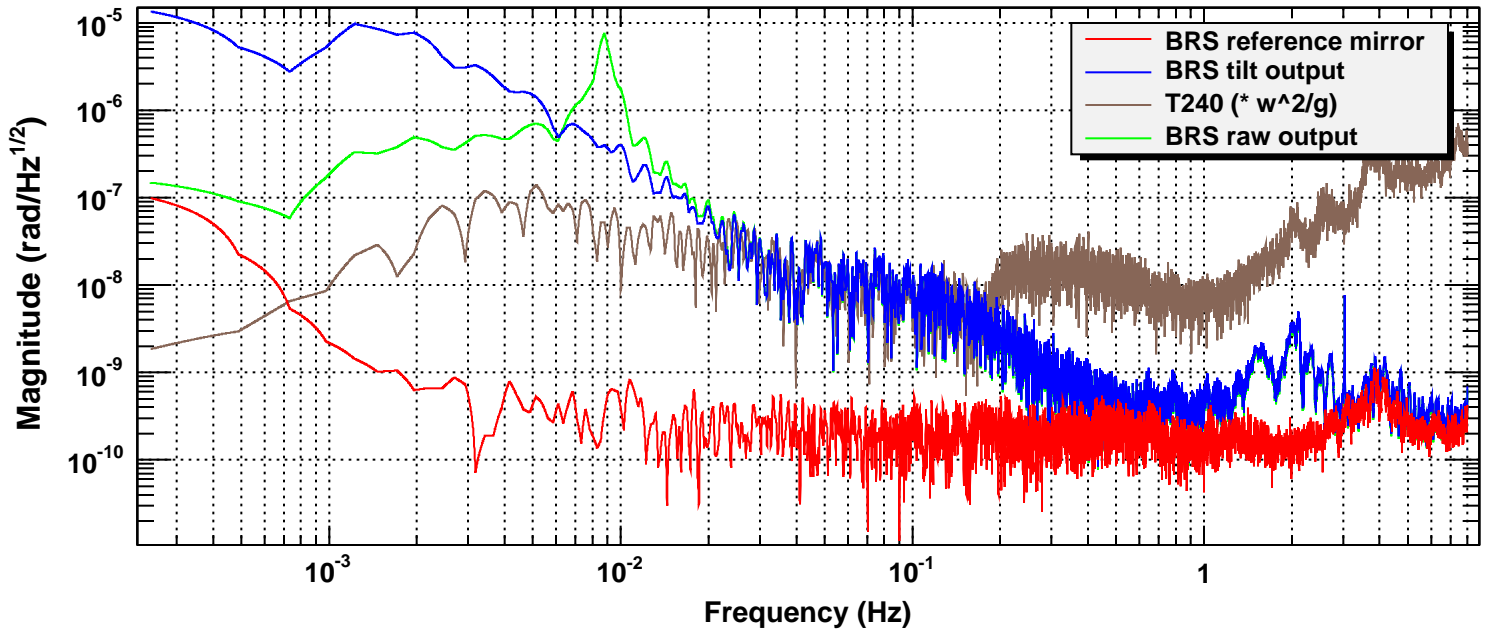

ASD

T0=20/08/2014 23:30:00

Avg=1/Bin=3L

BW=0.000366198

Time series

T0=20/08/2014 23:36:49.625

Avg=1/Bin=13