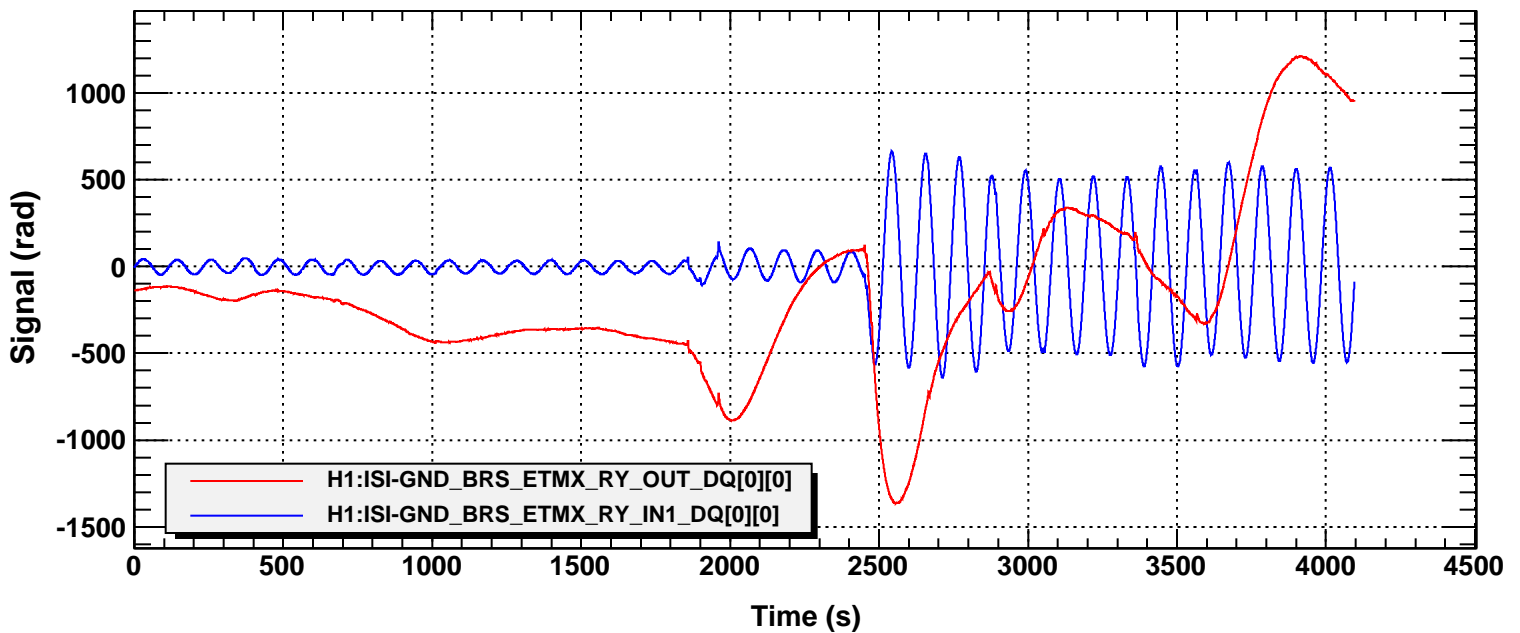

ASD

T0=20/08/2014 23:30:00

Avg=1/Bin=3L

BW=0.000366198

Time series

T0=20/08/2014 23:36:49.625

Avg=1/Bin=13