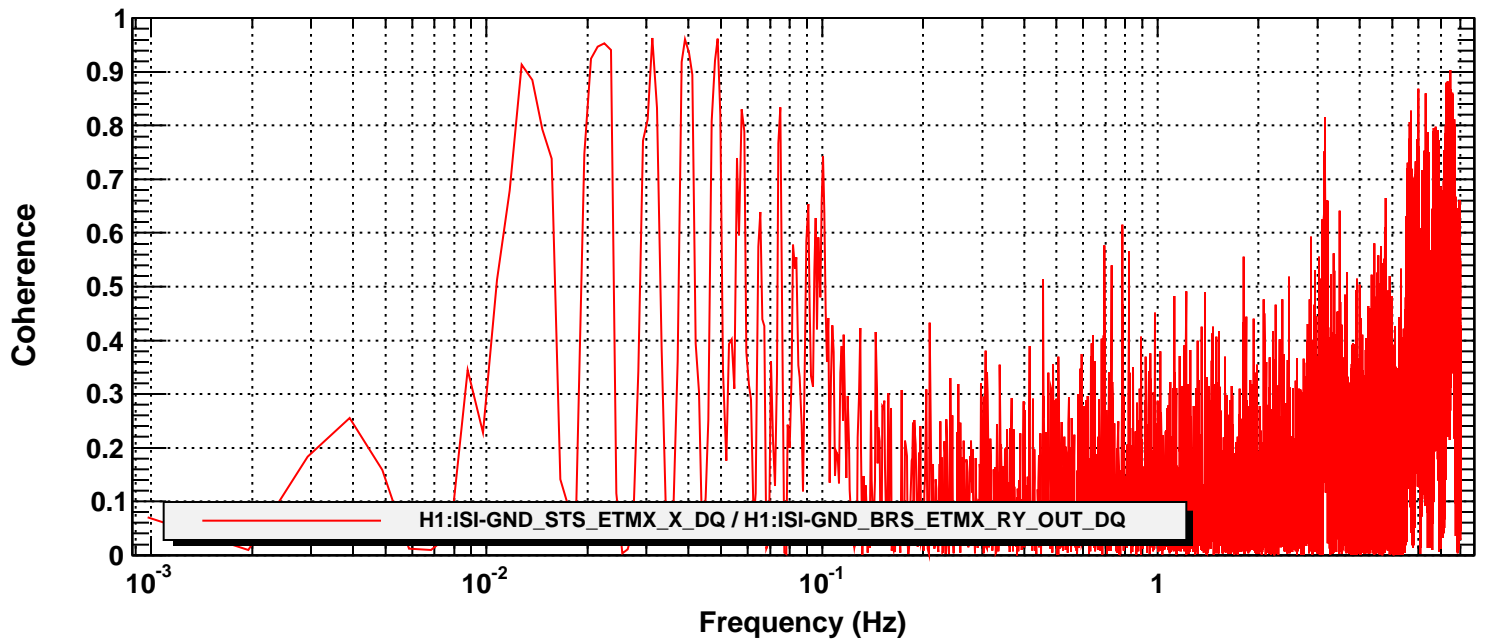

ASD

T0=21/08/2014 06:00:00

Avg=10

BW=0.00146483

Coherence

T0=21/08/2014 06:00:00

Avg=10

BW=0.00146483