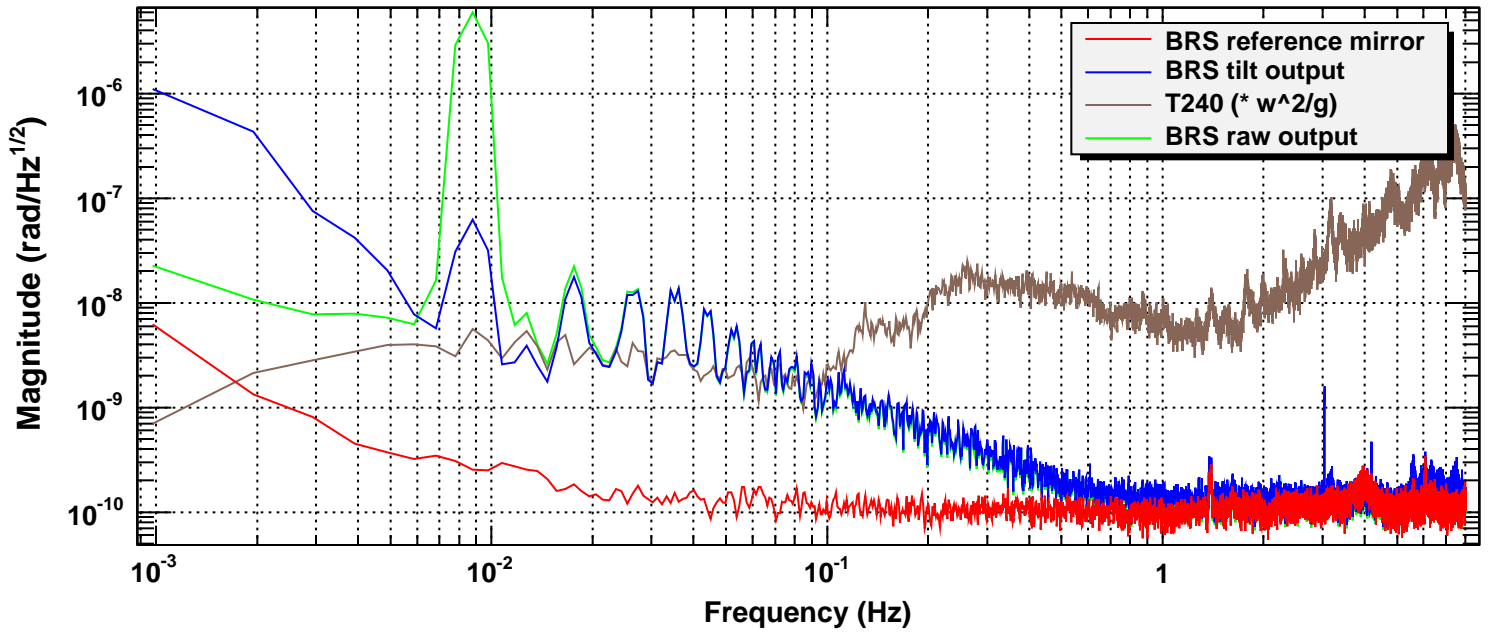

ASD

T0=21/08/2014 06:00:00

Avg=10

BW=0.00146483

Coherence

T0=21/08/2014 06:00:00

Avg=10

BW=0.00146483