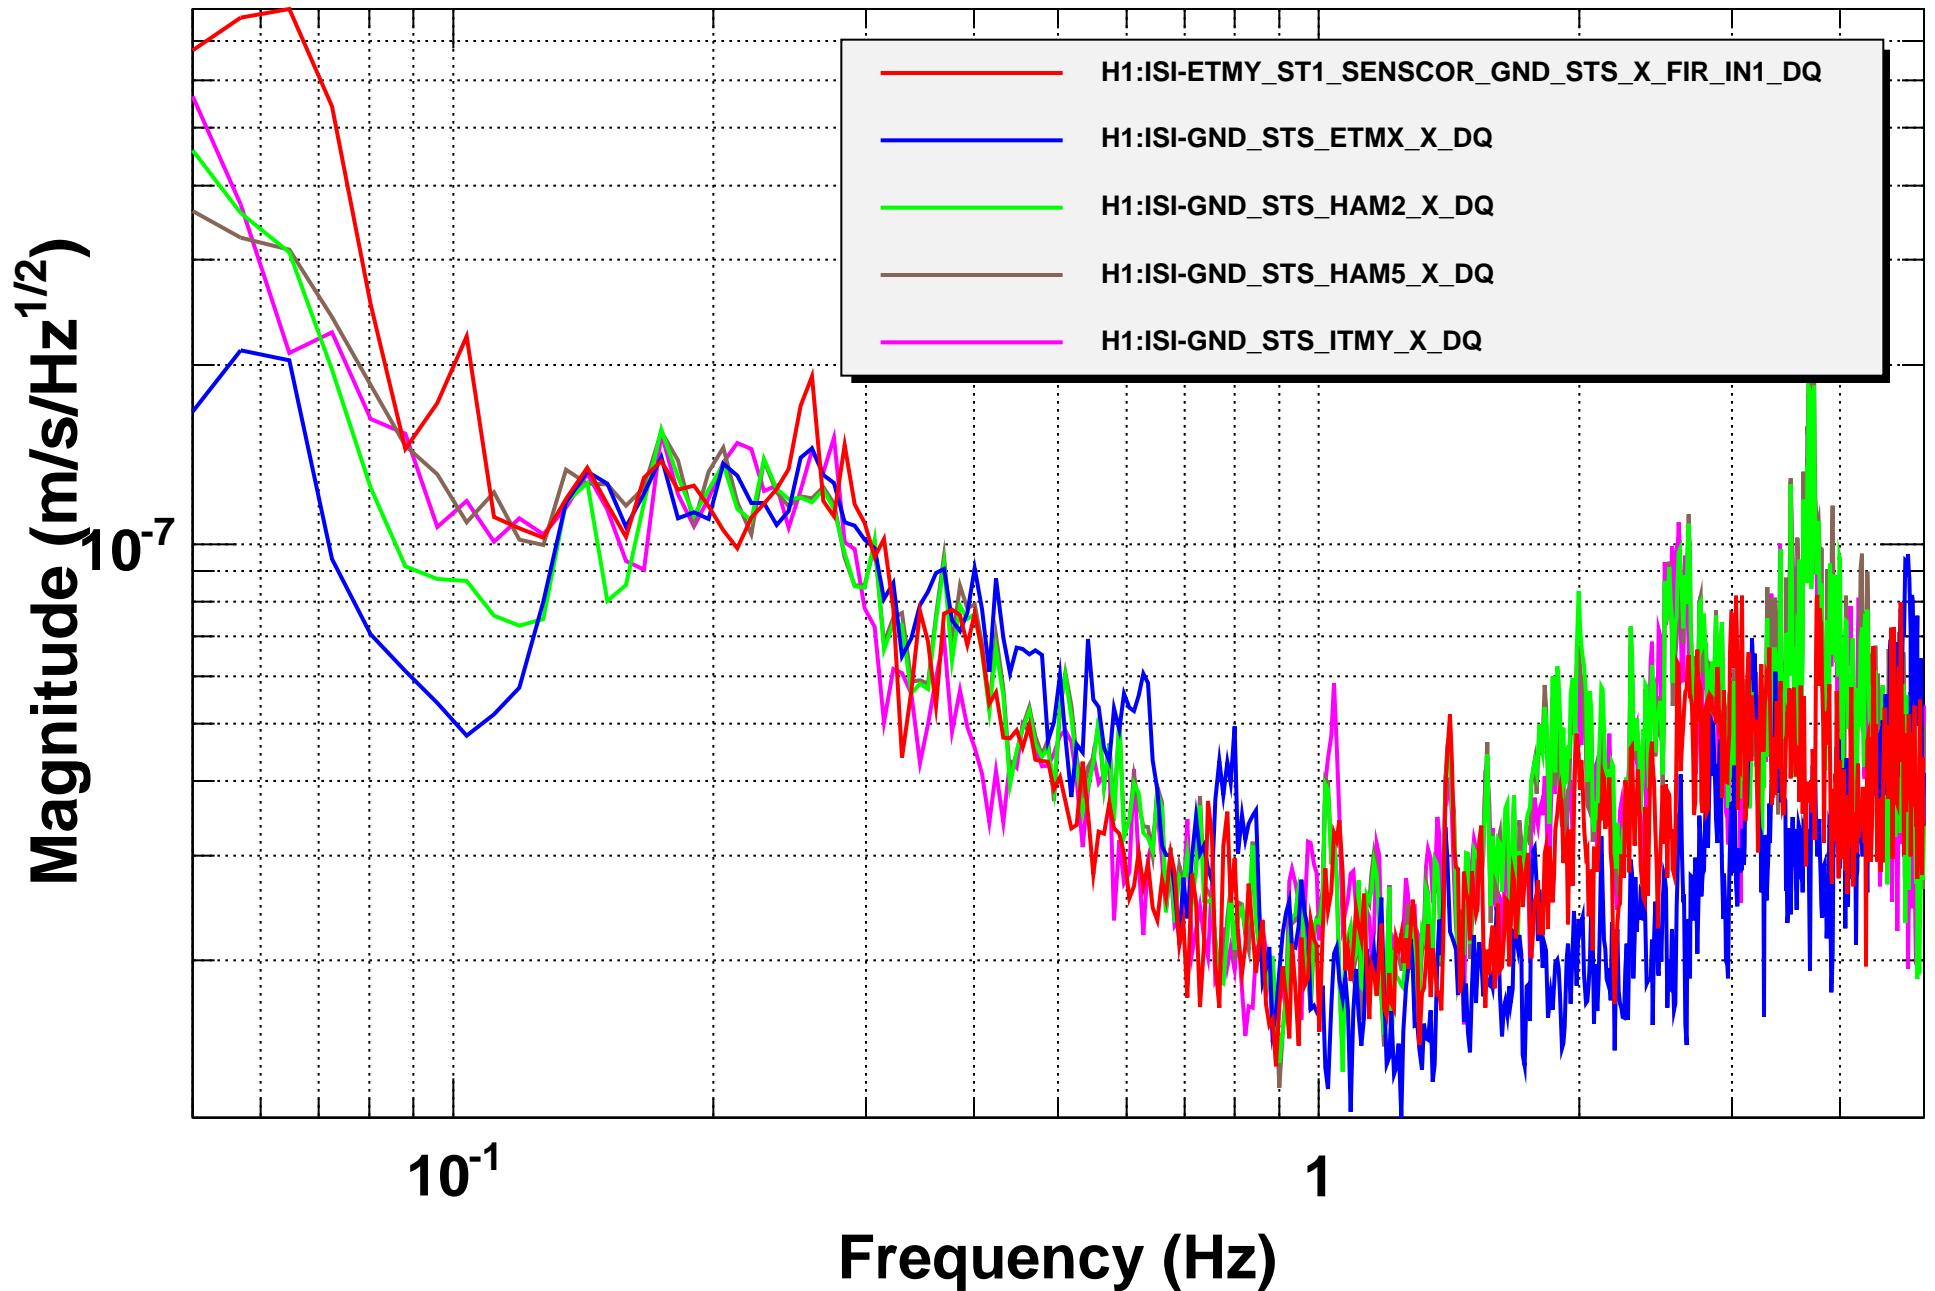

Amplitude Spectral Density

T0=22/08/2014 18:29:20

Avg=10

BW=0.0117187

Coherence

T0=22/08/2014 18:29:20

Avg=10

BW=0.0117187