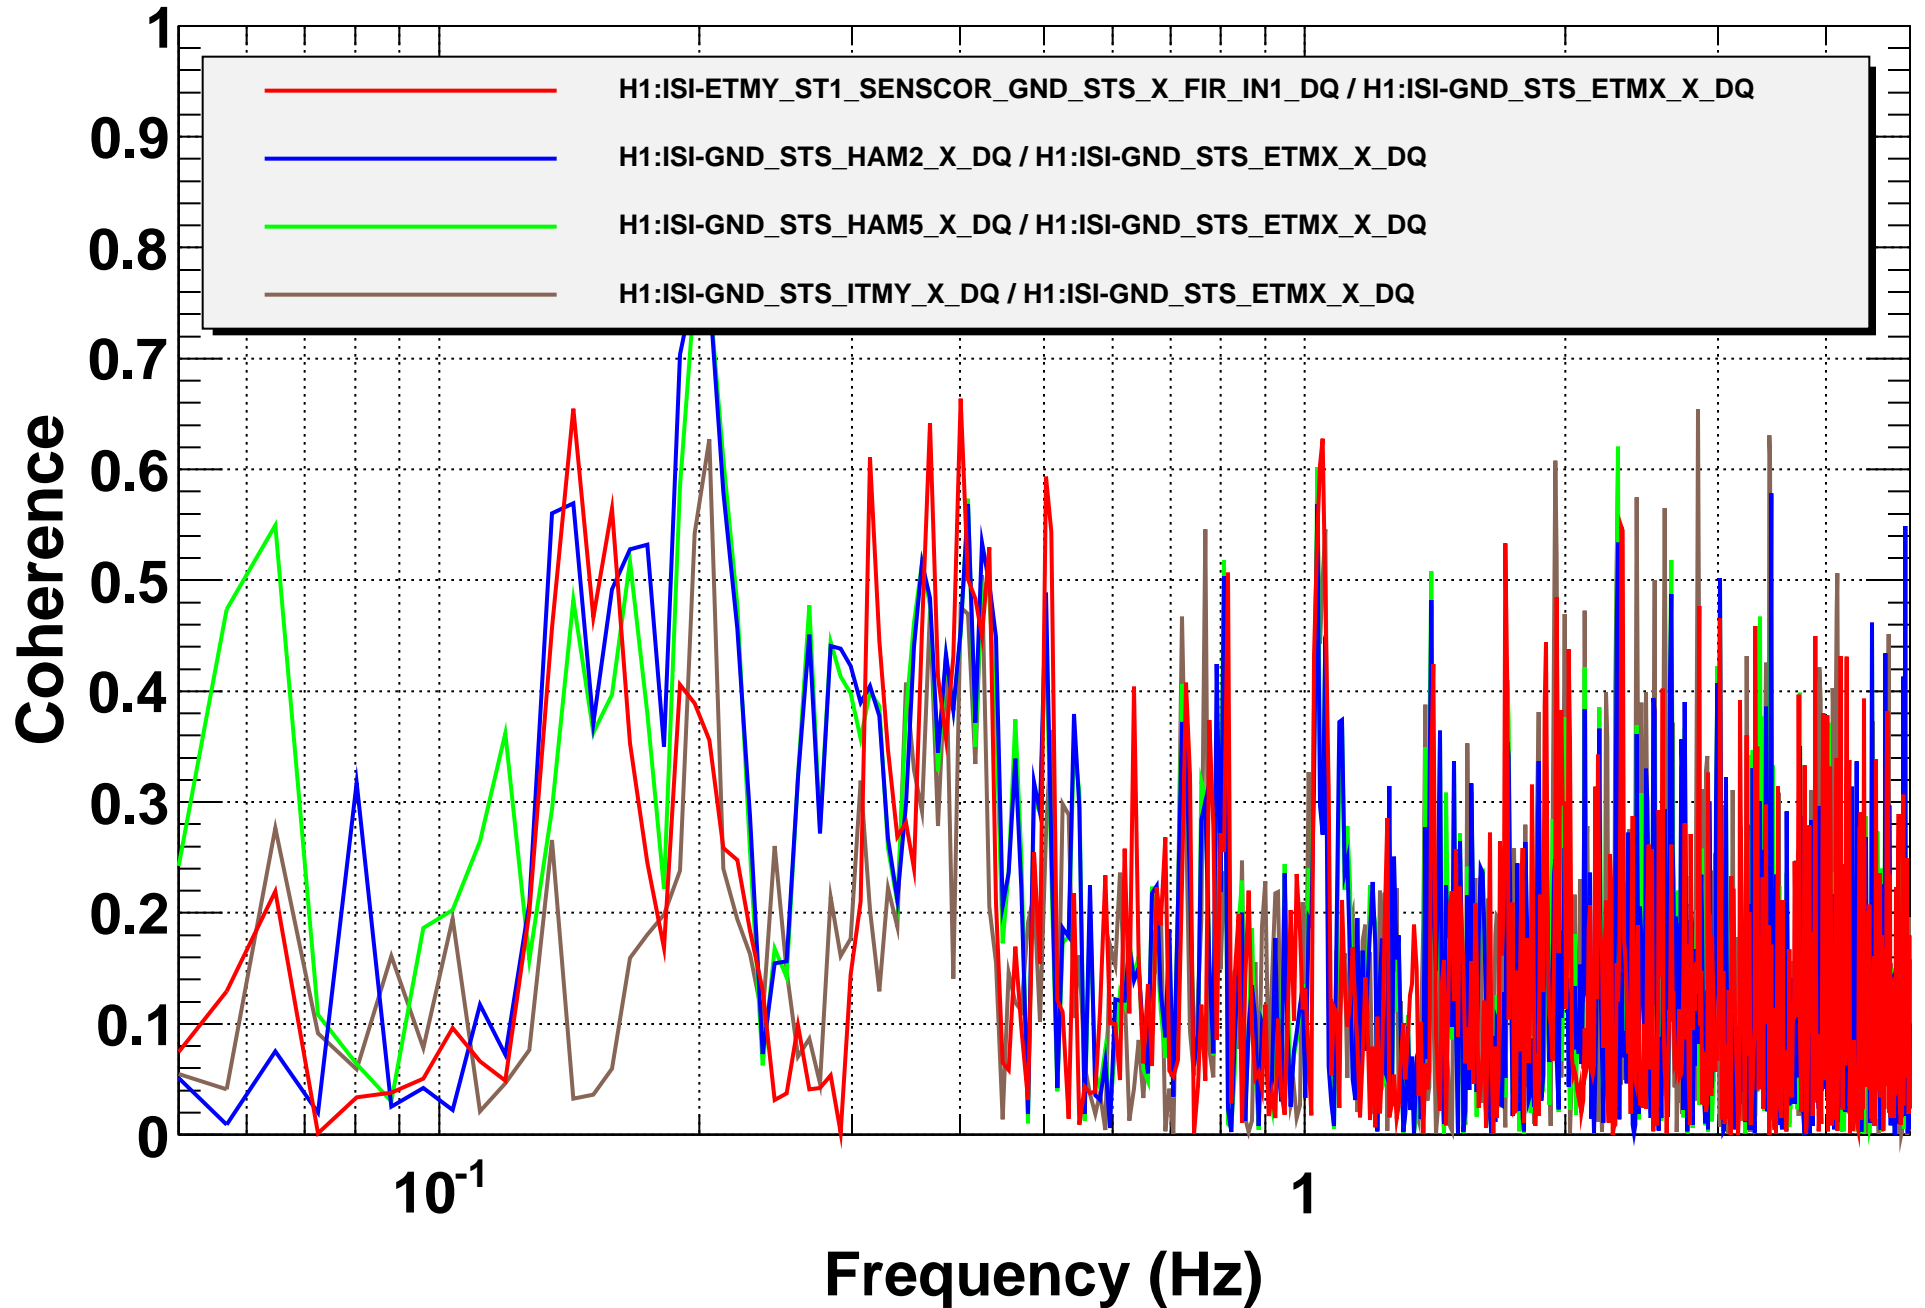

Amplitude Spectral Density

T0=22/08/2014 18:29:20

Avg=10

BW=0.0117187

Coherence

T0=22/08/2014 18:29:20

Avg=10

BW=0.0117187