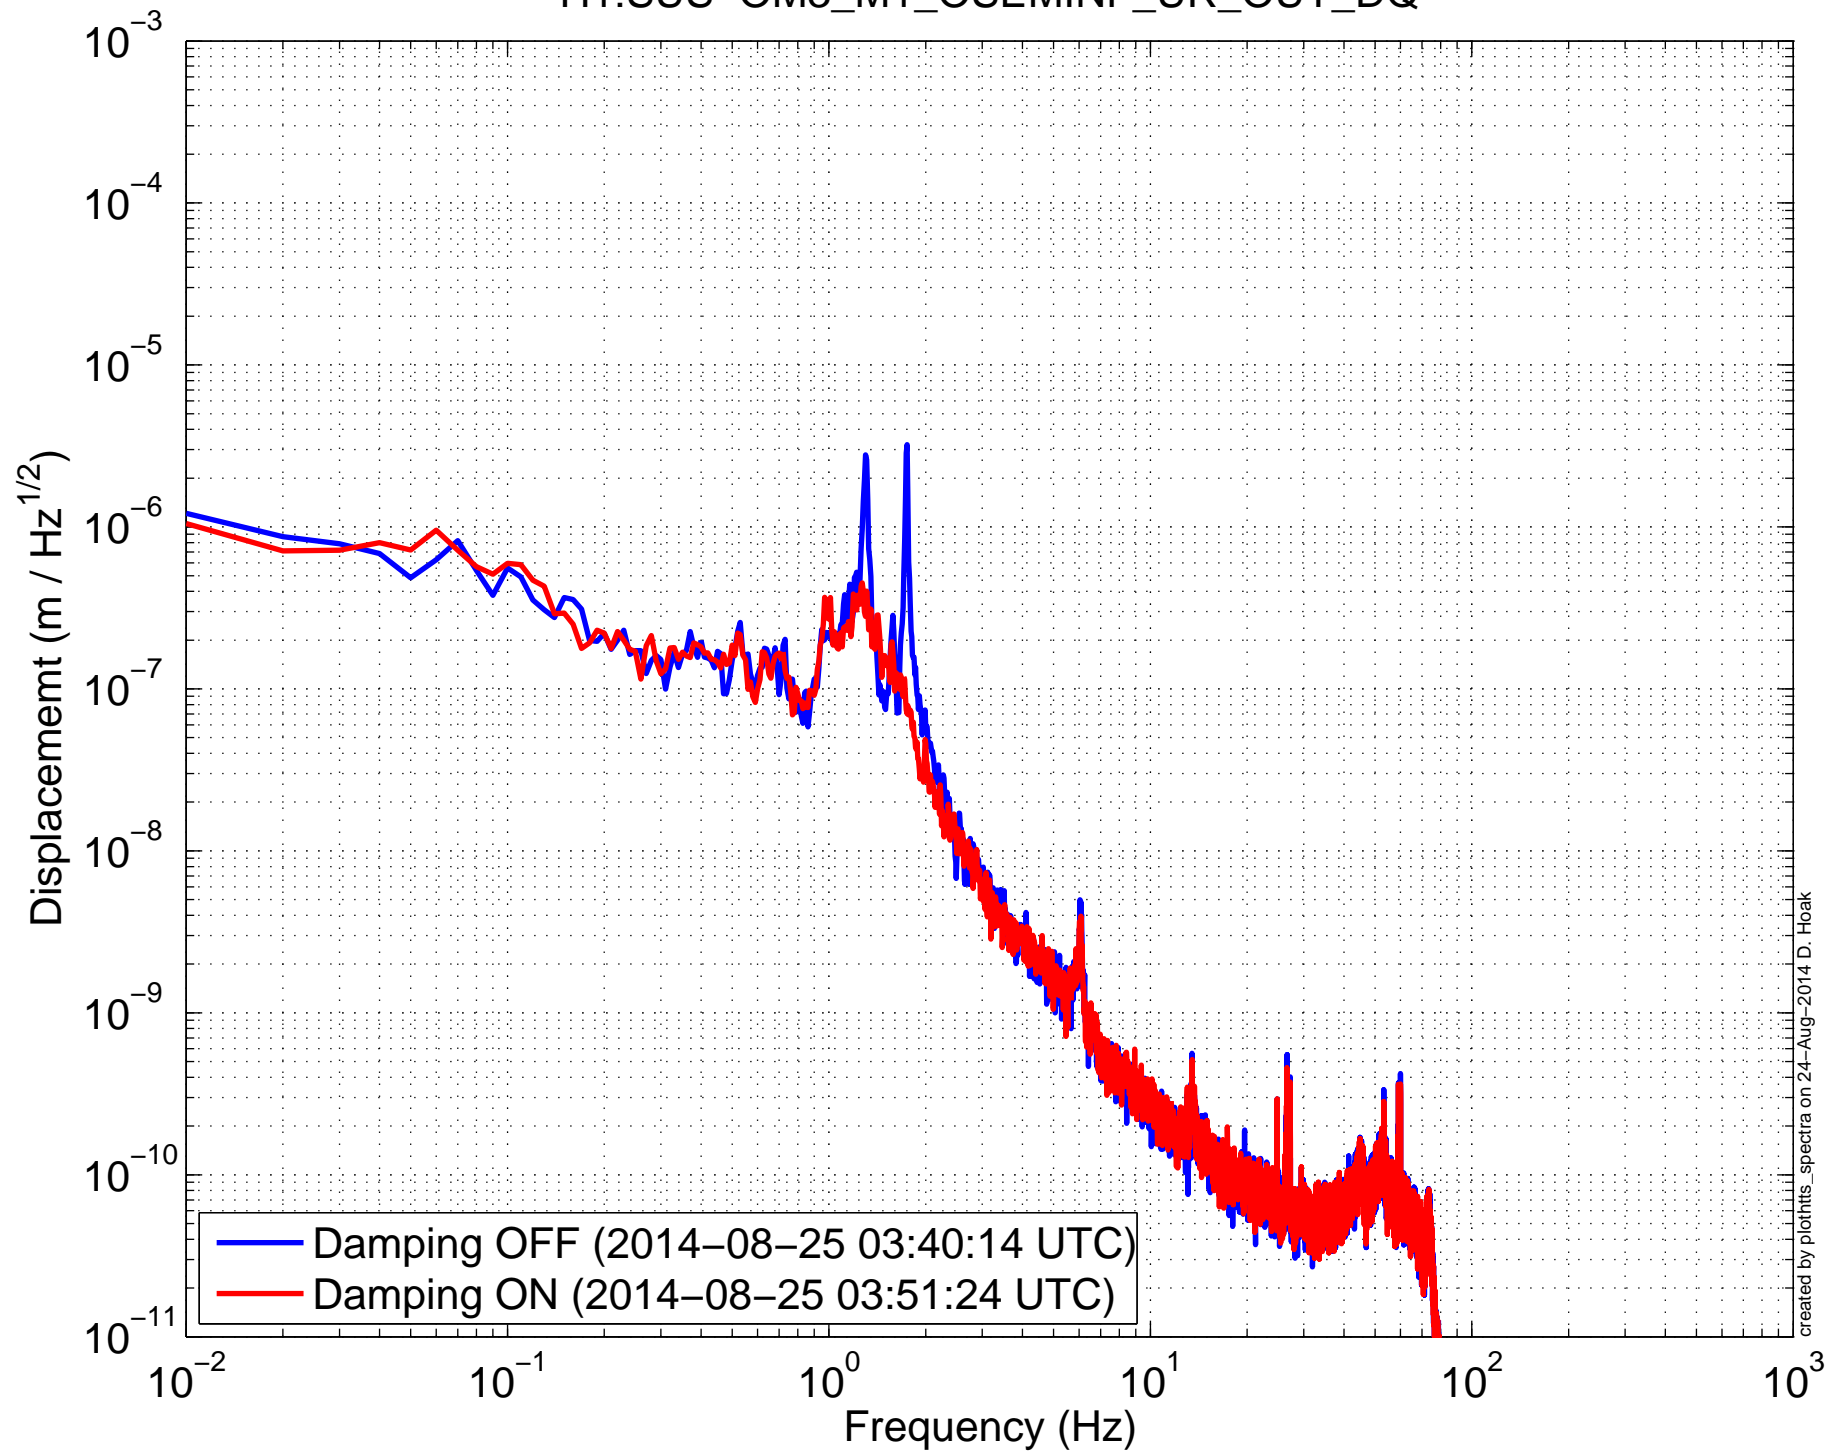

H1SUSOM3 (HTTS) Amplitude Spectral Density
H1:SUS-OM3_M1_OSEMINF_UL_OUT_DQ

H1SUSOM3 (HTTS) Amplitude Spectral Density
H1:SUS-OM3_M1_OSEMINF_LL_OUT_DQ

H1SUSOM3 (HTTS) Amplitude Spectral Density
H1:SUS-OM3_M1_OSEMINF_UR_OUT_DQ

H1SUSOM3 (HTTS) Amplitude Spectral Density
H1:SUS-OM3_M1_OSEMINF_LR_OUT_DQ

H1SUSOM3 (HTTS) Amplitude Spectral Density
H1:SUS-OM3_M1_DAMP_L_IN1_DQ

H1SUSOM3 (HTTS) Amplitude Spectral Density
H1:SUS-OM3_M1_DAMP_P_IN1_DQ