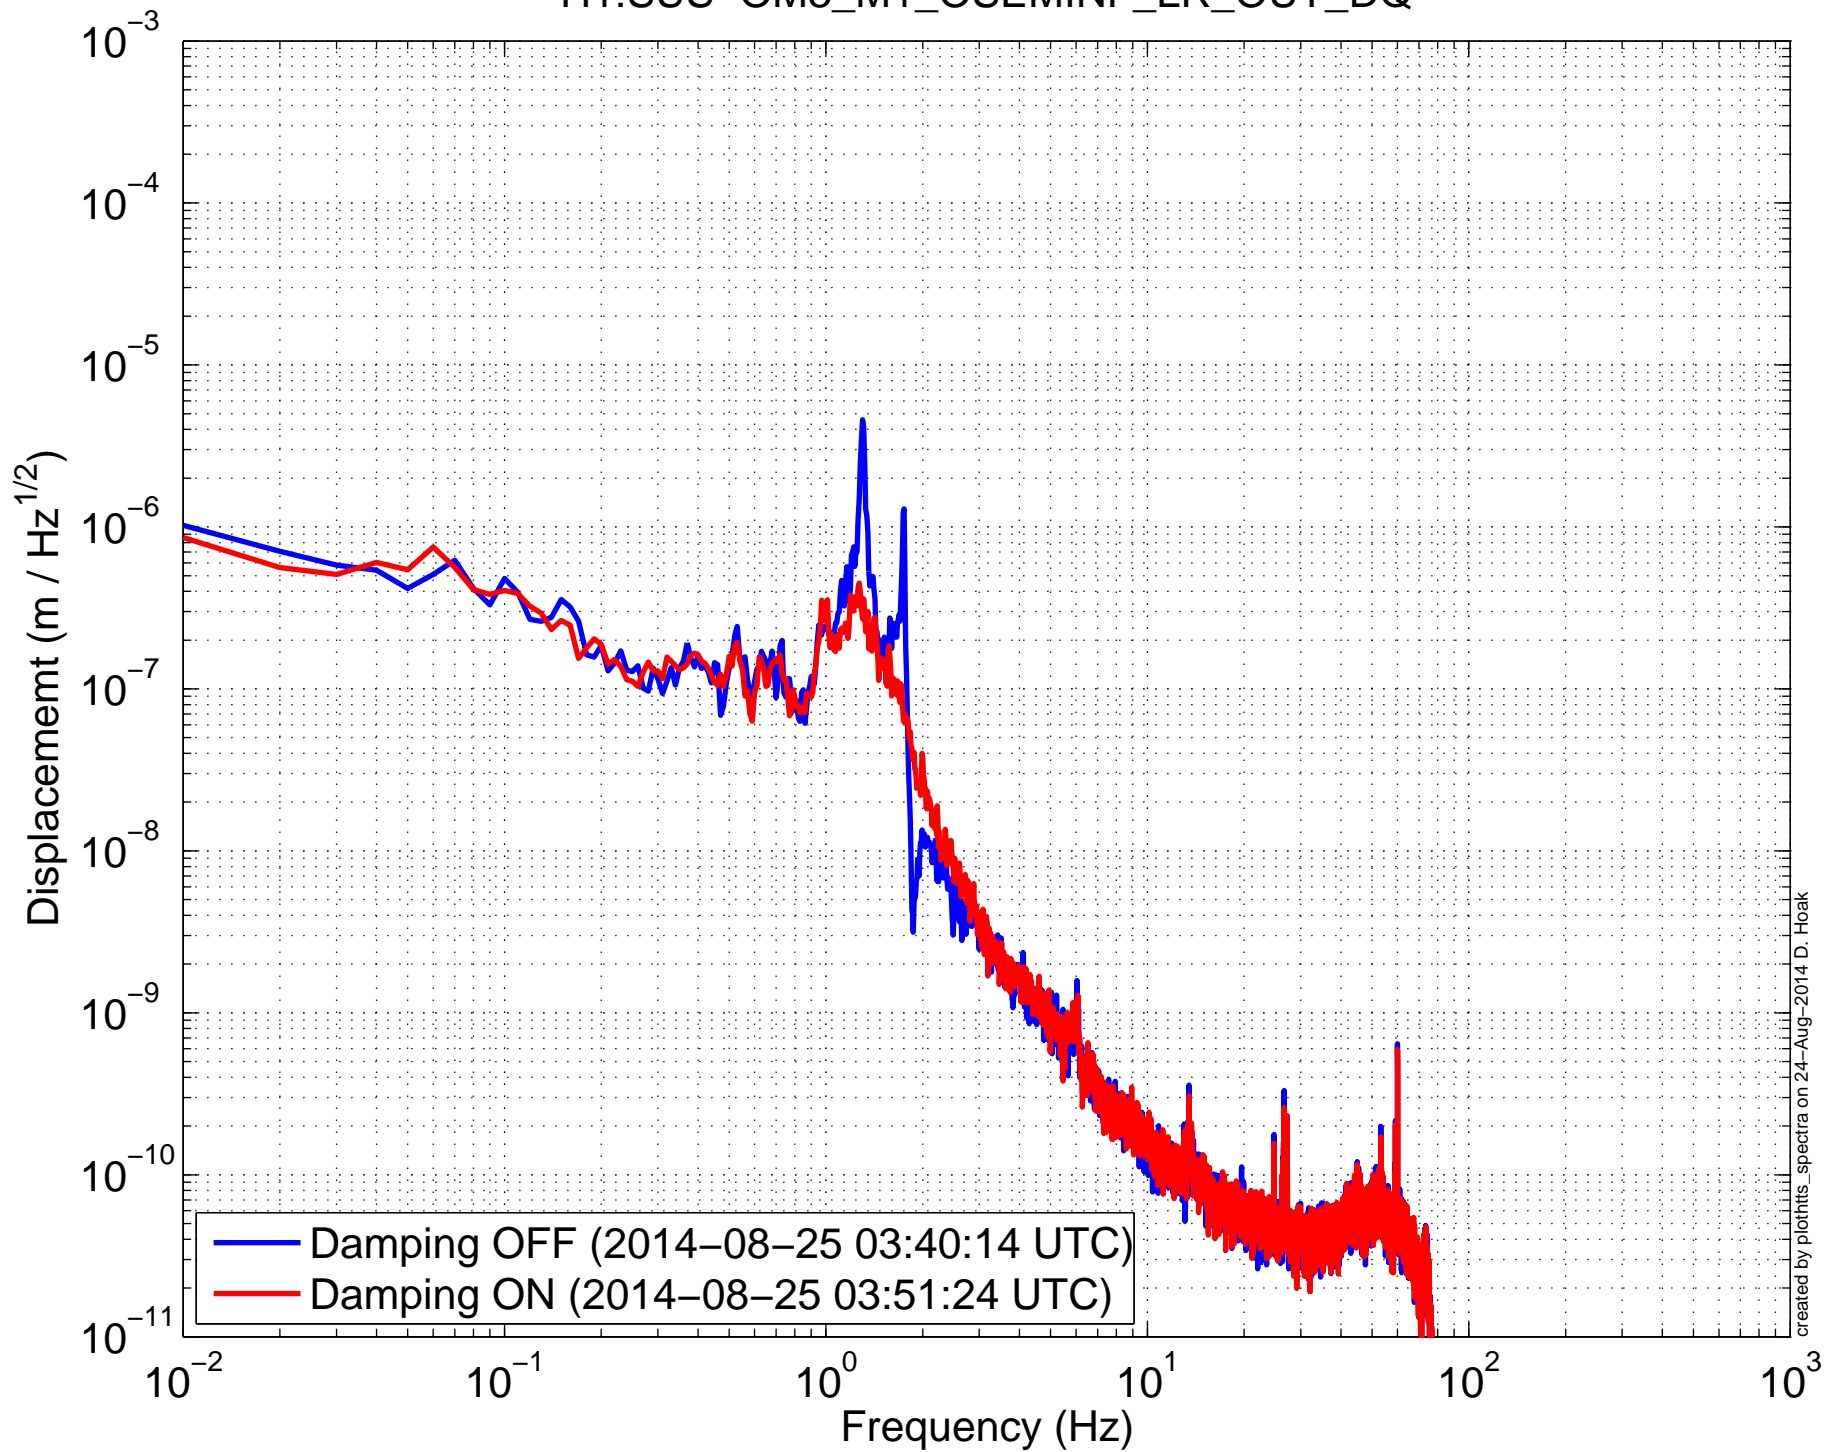

H1SUSOM3 (HTTS) Amplitude Spectral Density
H1:SUS-OM3_M1_OSEMINF_UL_OUT_DQ

H1SUSOM3 (HTTS) Amplitude Spectral Density
H1:SUS-OM3_M1_OSEMINF_LL_OUT_DQ

H1SUSOM3 (HTTS) Amplitude Spectral Density
H1:SUS-OM3_M1_OSEMINF_UR_OUT_DQ

H1SUSOM3 (HTTS) Amplitude Spectral Density
H1:SUS-OM3_M1_OSEMINF_LR_OUT_DQ

H1SUSOM3 (HTTS) Amplitude Spectral Density
H1:SUS-OM3_M1_DAMP_L_IN1_DQ

H1SUSOM3 (HTTS) Amplitude Spectral Density
H1:SUS-OM3_M1_DAMP_P_IN1_DQ