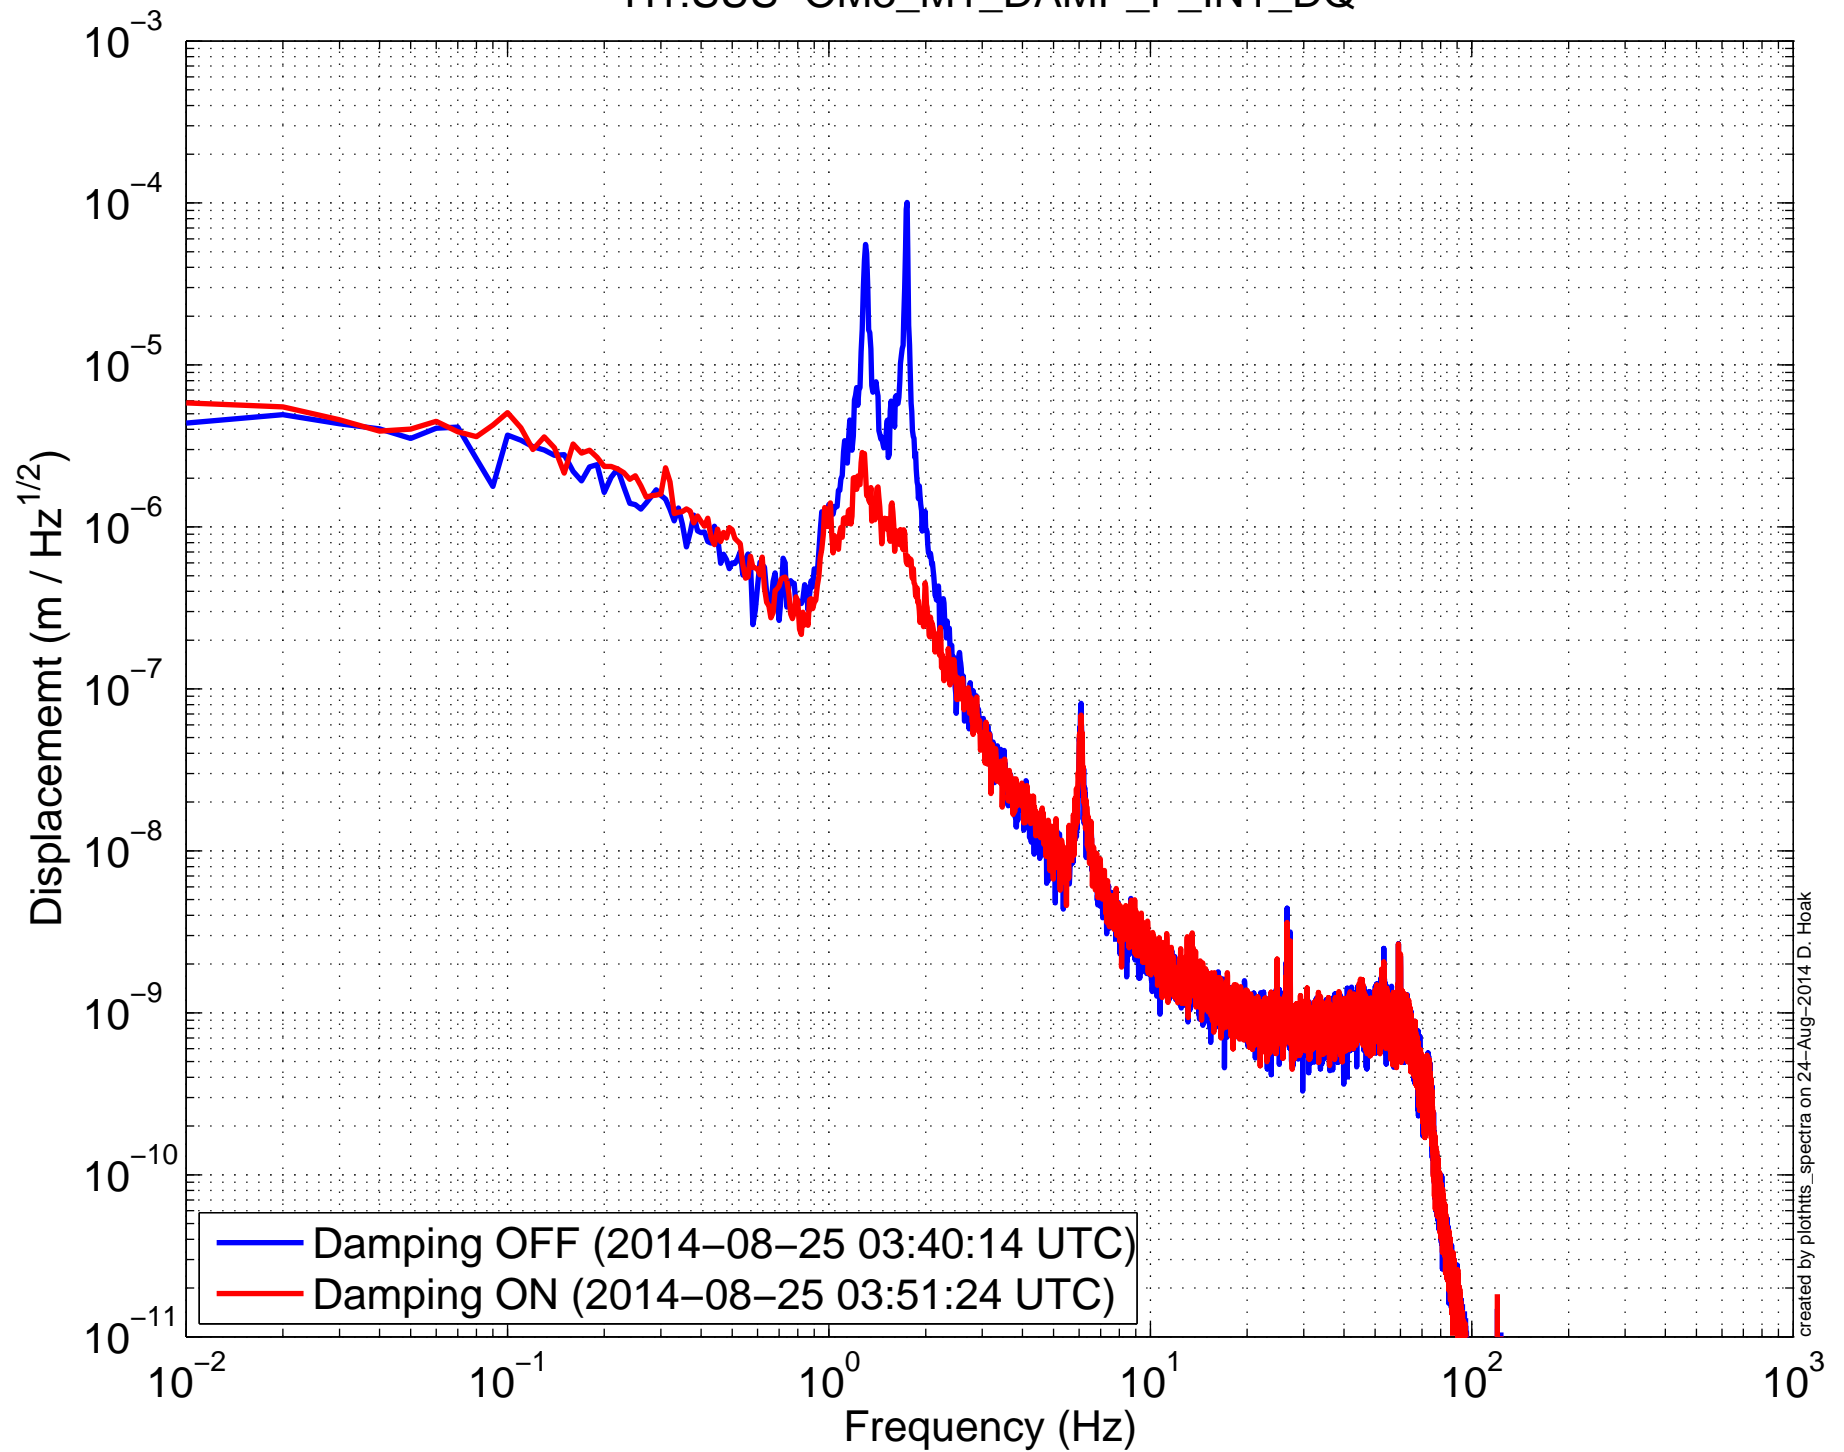

H1SUSOM3 (HTTS) Amplitude Spectral Density
H1:SUS-OM3_M1_OSEMINF_UL_OUT_DQ

H1SUSOM3 (HTTS) Amplitude Spectral Density
H1:SUS-OM3_M1_OSEMINF_LL_OUT_DQ

H1SUSOM3 (HTTS) Amplitude Spectral Density
H1:SUS-OM3_M1_OSEMINF_UR_OUT_DQ

H1SUSOM3 (HTTS) Amplitude Spectral Density
H1:SUS-OM3_M1_OSEMINF_LR_OUT_DQ

H1SUSOM3 (HTTS) Amplitude Spectral Density
H1:SUS-OM3_M1_DAMP_L_IN1_DQ

H1SUSOM3 (HTTS) Amplitude Spectral Density
H1:SUS-OM3_M1_DAMP_P_IN1_DQ