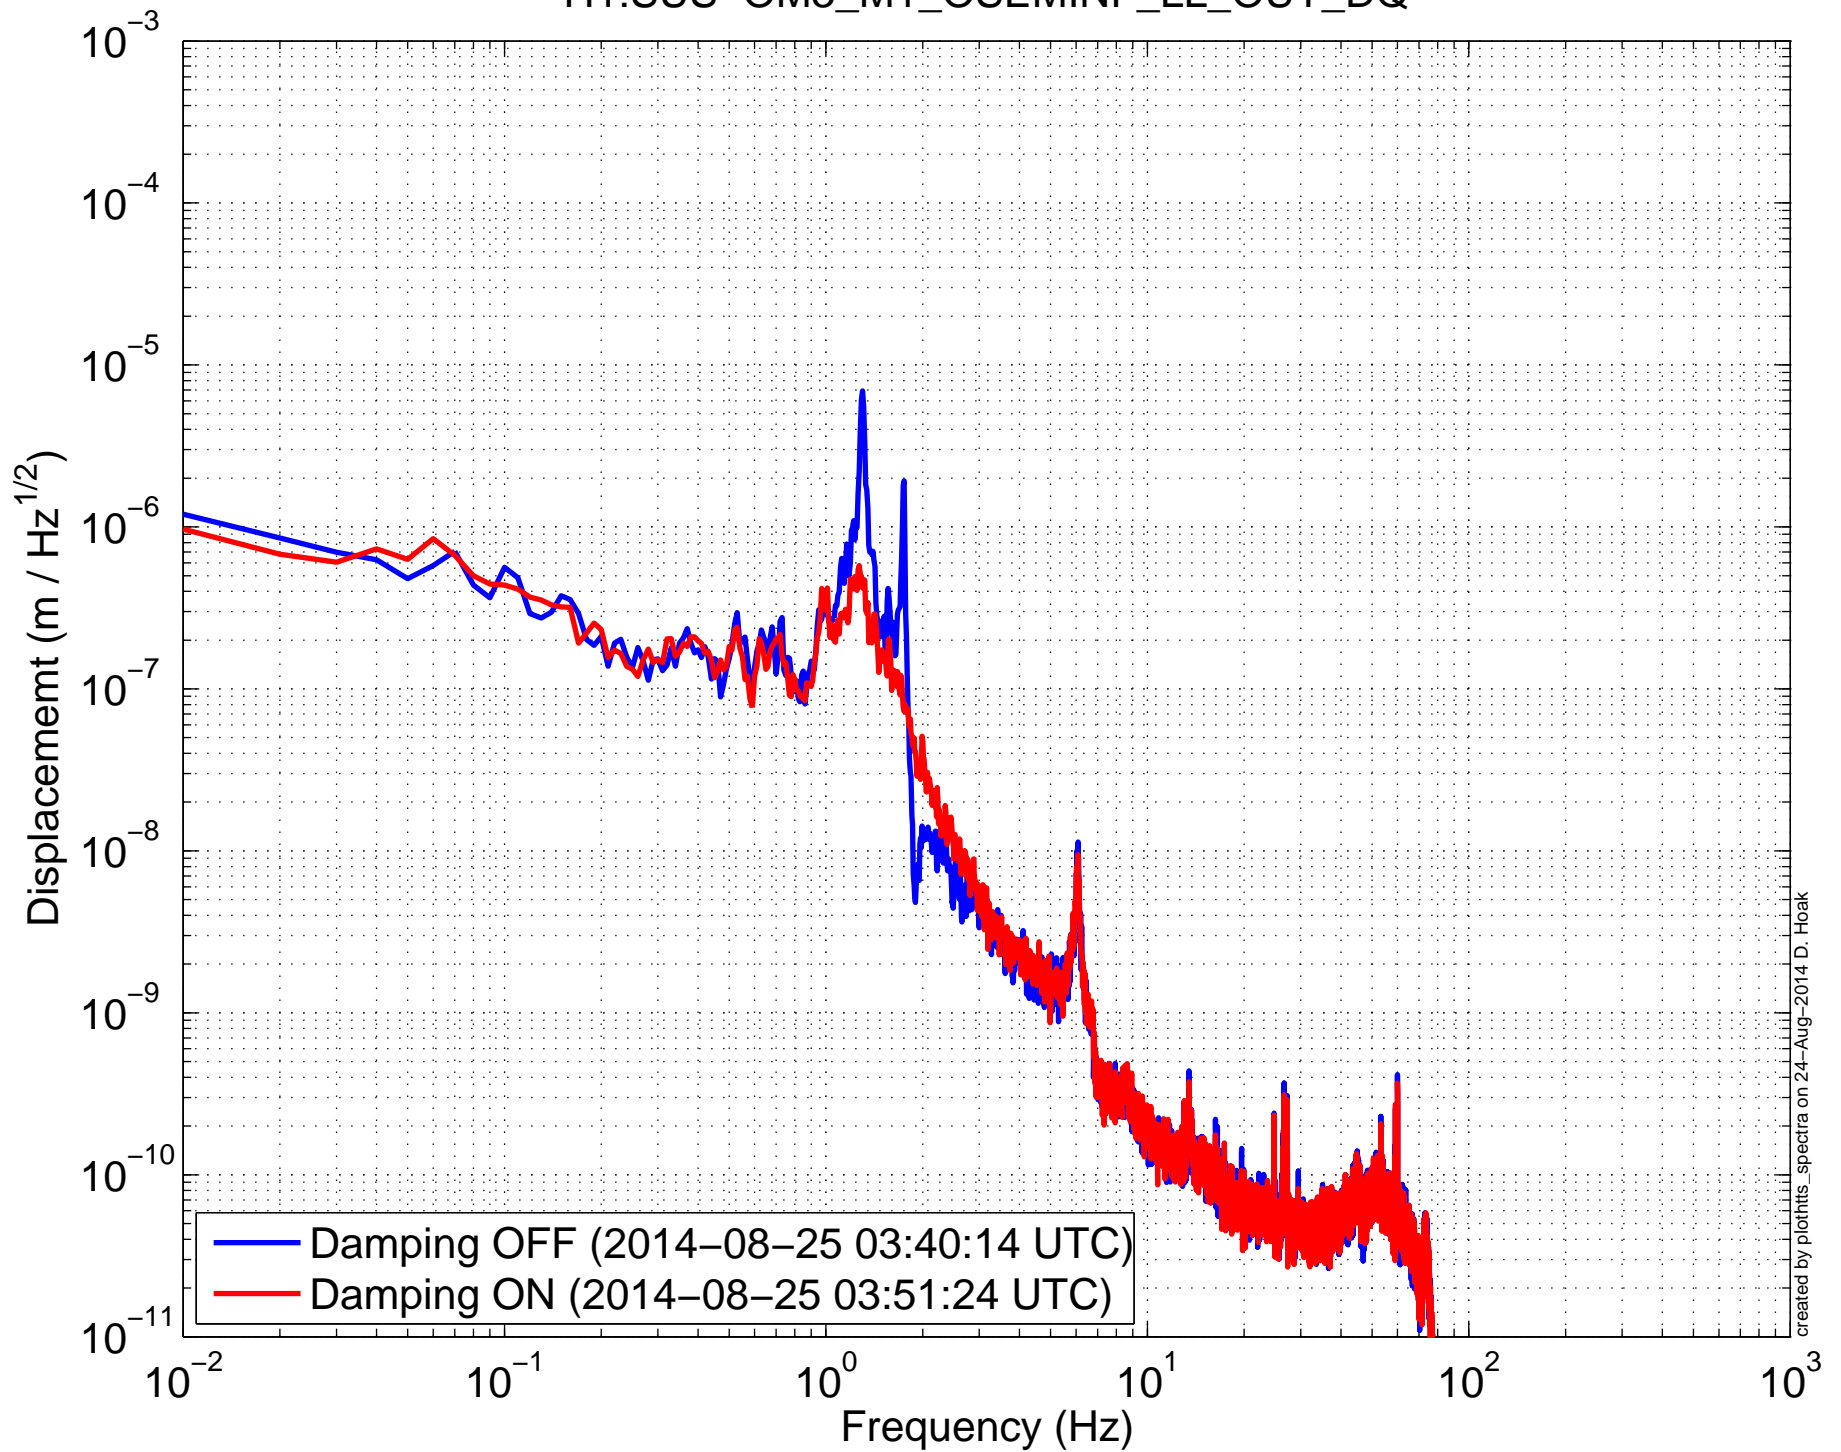

H1SUSOM3 (HTTS) Amplitude Spectral Density
H1:SUS-OM3_M1_OSEMINF_UL_OUT_DQ

H1SUSOM3 (HTTS) Amplitude Spectral Density
H1:SUS-OM3_M1_OSEMINF_LL_OUT_DQ

H1SUSOM3 (HTTS) Amplitude Spectral Density
H1:SUS-OM3_M1_OSEMINF_UR_OUT_DQ

H1SUSOM3 (HTTS) Amplitude Spectral Density
H1:SUS-OM3_M1_OSEMINF_LR_OUT_DQ

H1SUSOM3 (HTTS) Amplitude Spectral Density
H1:SUS-OM3_M1_DAMP_L_IN1_DQ

H1SUSOM3 (HTTS) Amplitude Spectral Density
H1:SUS-OM3_M1_DAMP_P_IN1_DQ