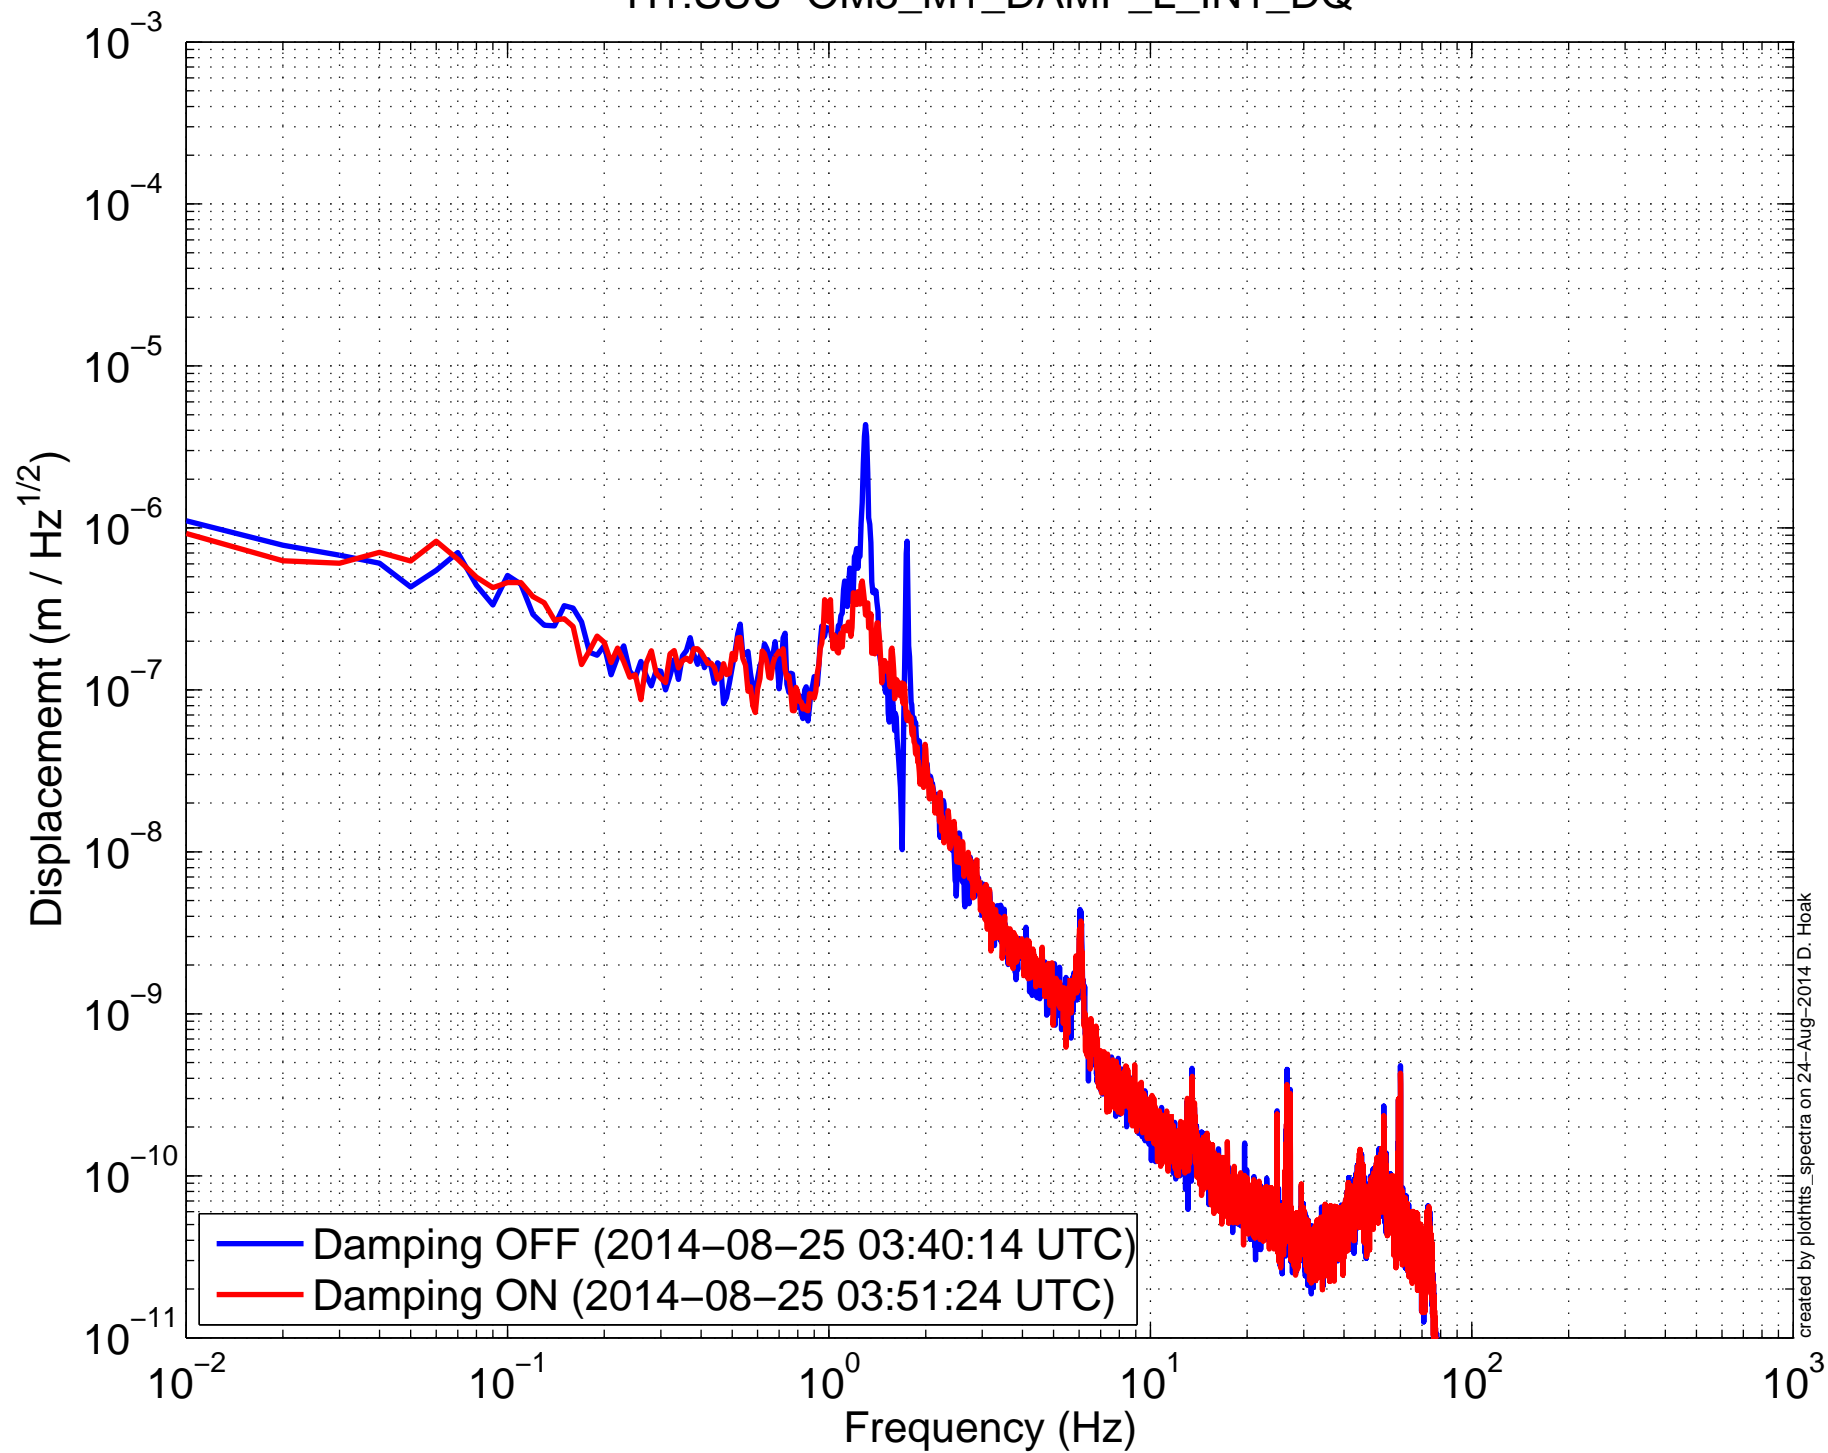

H1SUSOM3 (HTTS) Amplitude Spectral Density
H1:SUS-OM3_M1_OSEMINF_UL_OUT_DQ

H1SUSOM3 (HTTS) Amplitude Spectral Density
H1:SUS-OM3_M1_OSEMINF_LL_OUT_DQ

H1SUSOM3 (HTTS) Amplitude Spectral Density
H1:SUS-OM3_M1_OSEMINF_UR_OUT_DQ

H1SUSOM3 (HTTS) Amplitude Spectral Density
H1:SUS-OM3_M1_OSEMINF_LR_OUT_DQ

H1SUSOM3 (HTTS) Amplitude Spectral Density
H1:SUS-OM3_M1_DAMP_L_IN1_DQ

H1SUSOM3 (HTTS) Amplitude Spectral Density
H1:SUS-OM3_M1_DAMP_P_IN1_DQ