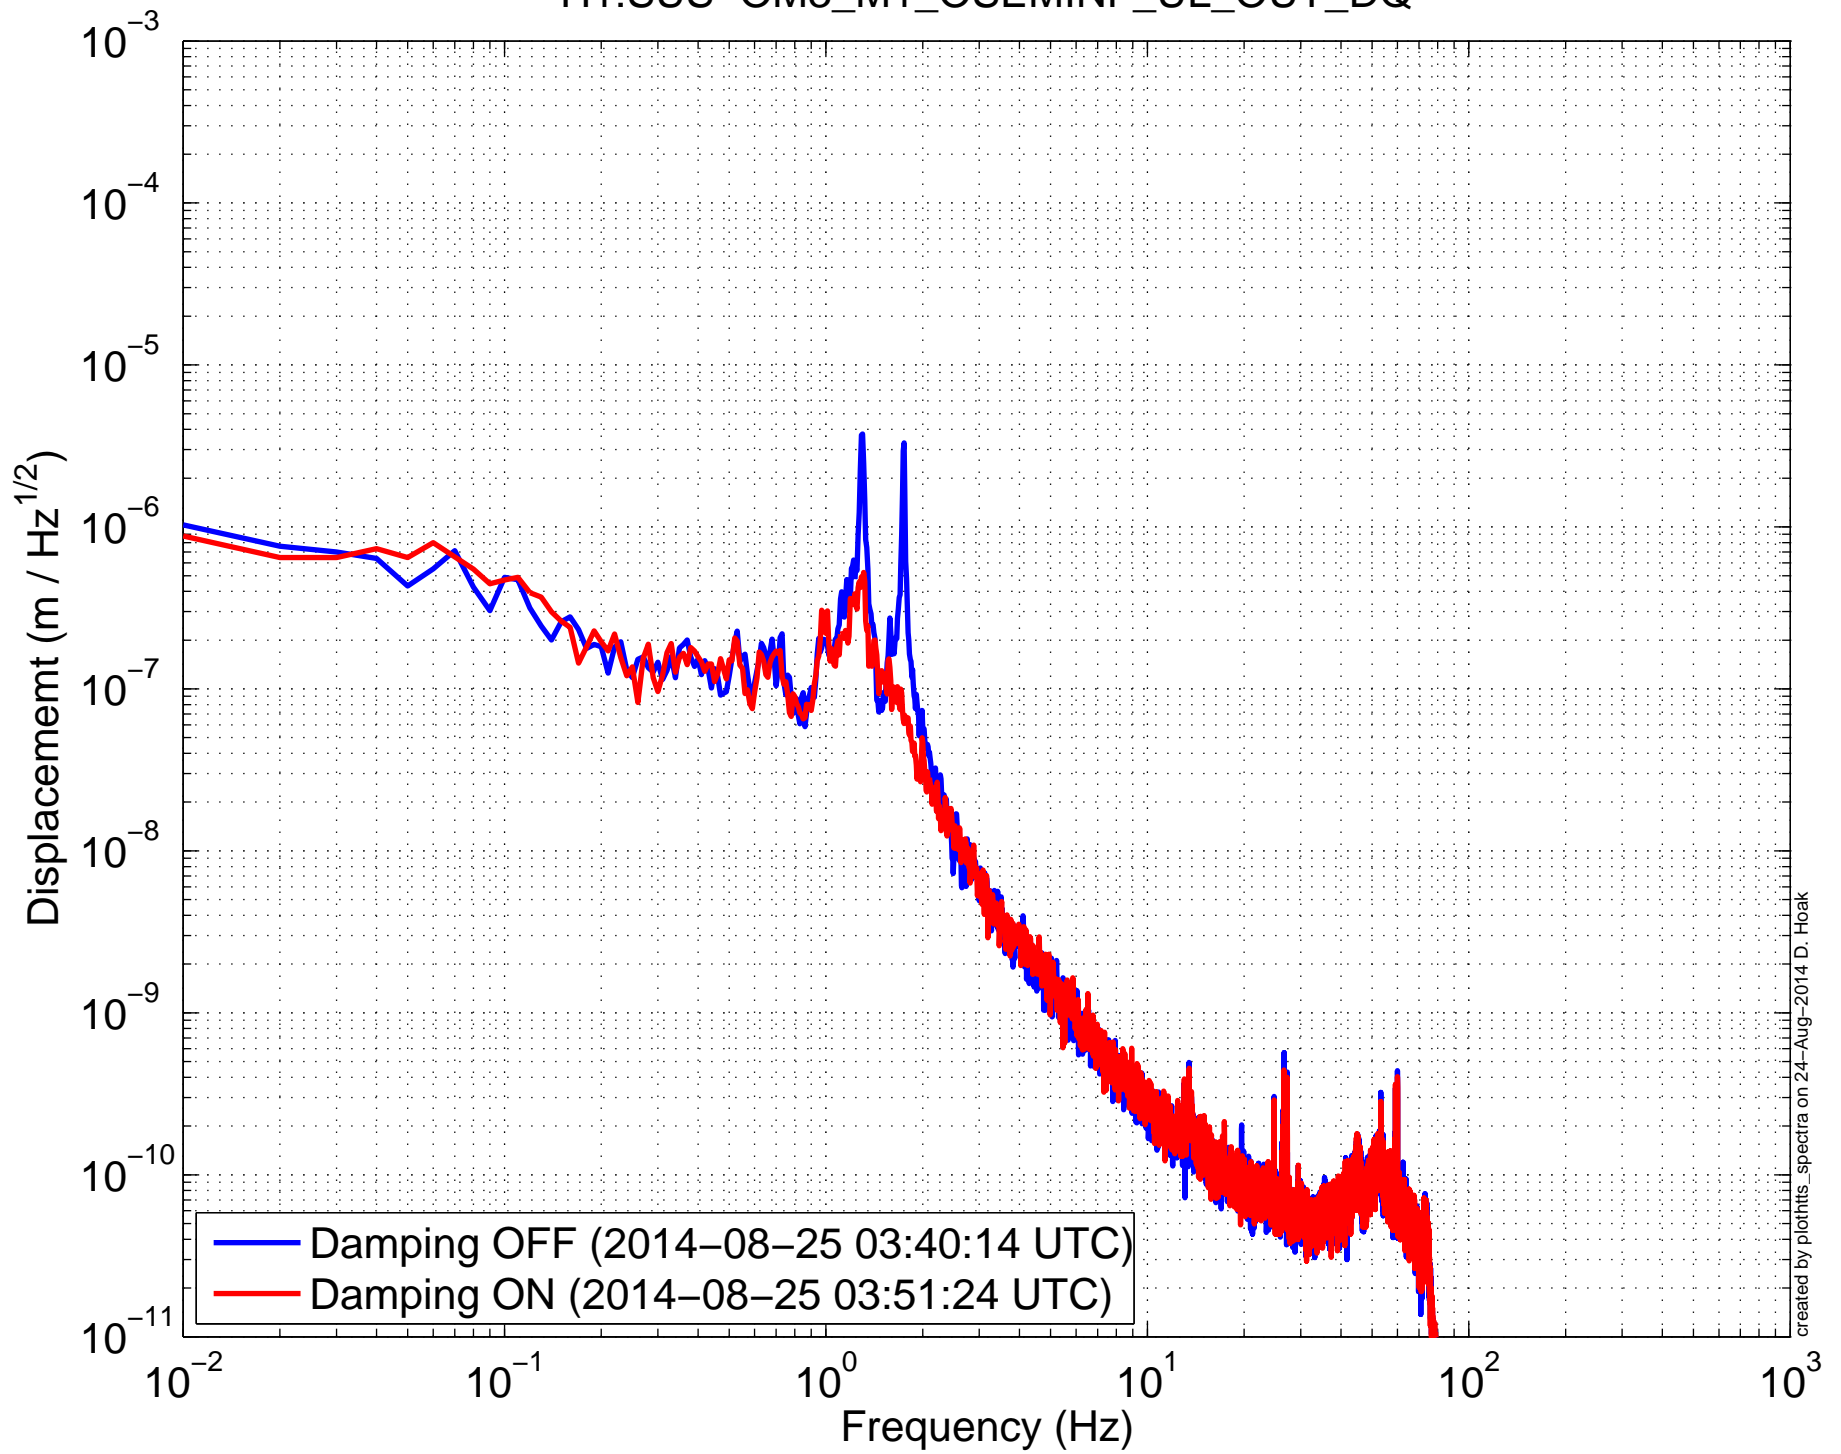

H1SUSOM3 (HTTS) Amplitude Spectral Density
H1:SUS-OM3_M1_OSEMINF_UL_OUT_DQ

H1SUSOM3 (HTTS) Amplitude Spectral Density
H1:SUS-OM3_M1_OSEMINF_LL_OUT_DQ

H1SUSOM3 (HTTS) Amplitude Spectral Density
H1:SUS-OM3_M1_OSEMINF_UR_OUT_DQ

H1SUSOM3 (HTTS) Amplitude Spectral Density
H1:SUS-OM3_M1_OSEMINF_LR_OUT_DQ

H1SUSOM3 (HTTS) Amplitude Spectral Density
H1:SUS-OM3_M1_DAMP_L_IN1_DQ

H1SUSOM3 (HTTS) Amplitude Spectral Density
H1:SUS-OM3_M1_DAMP_P_IN1_DQ