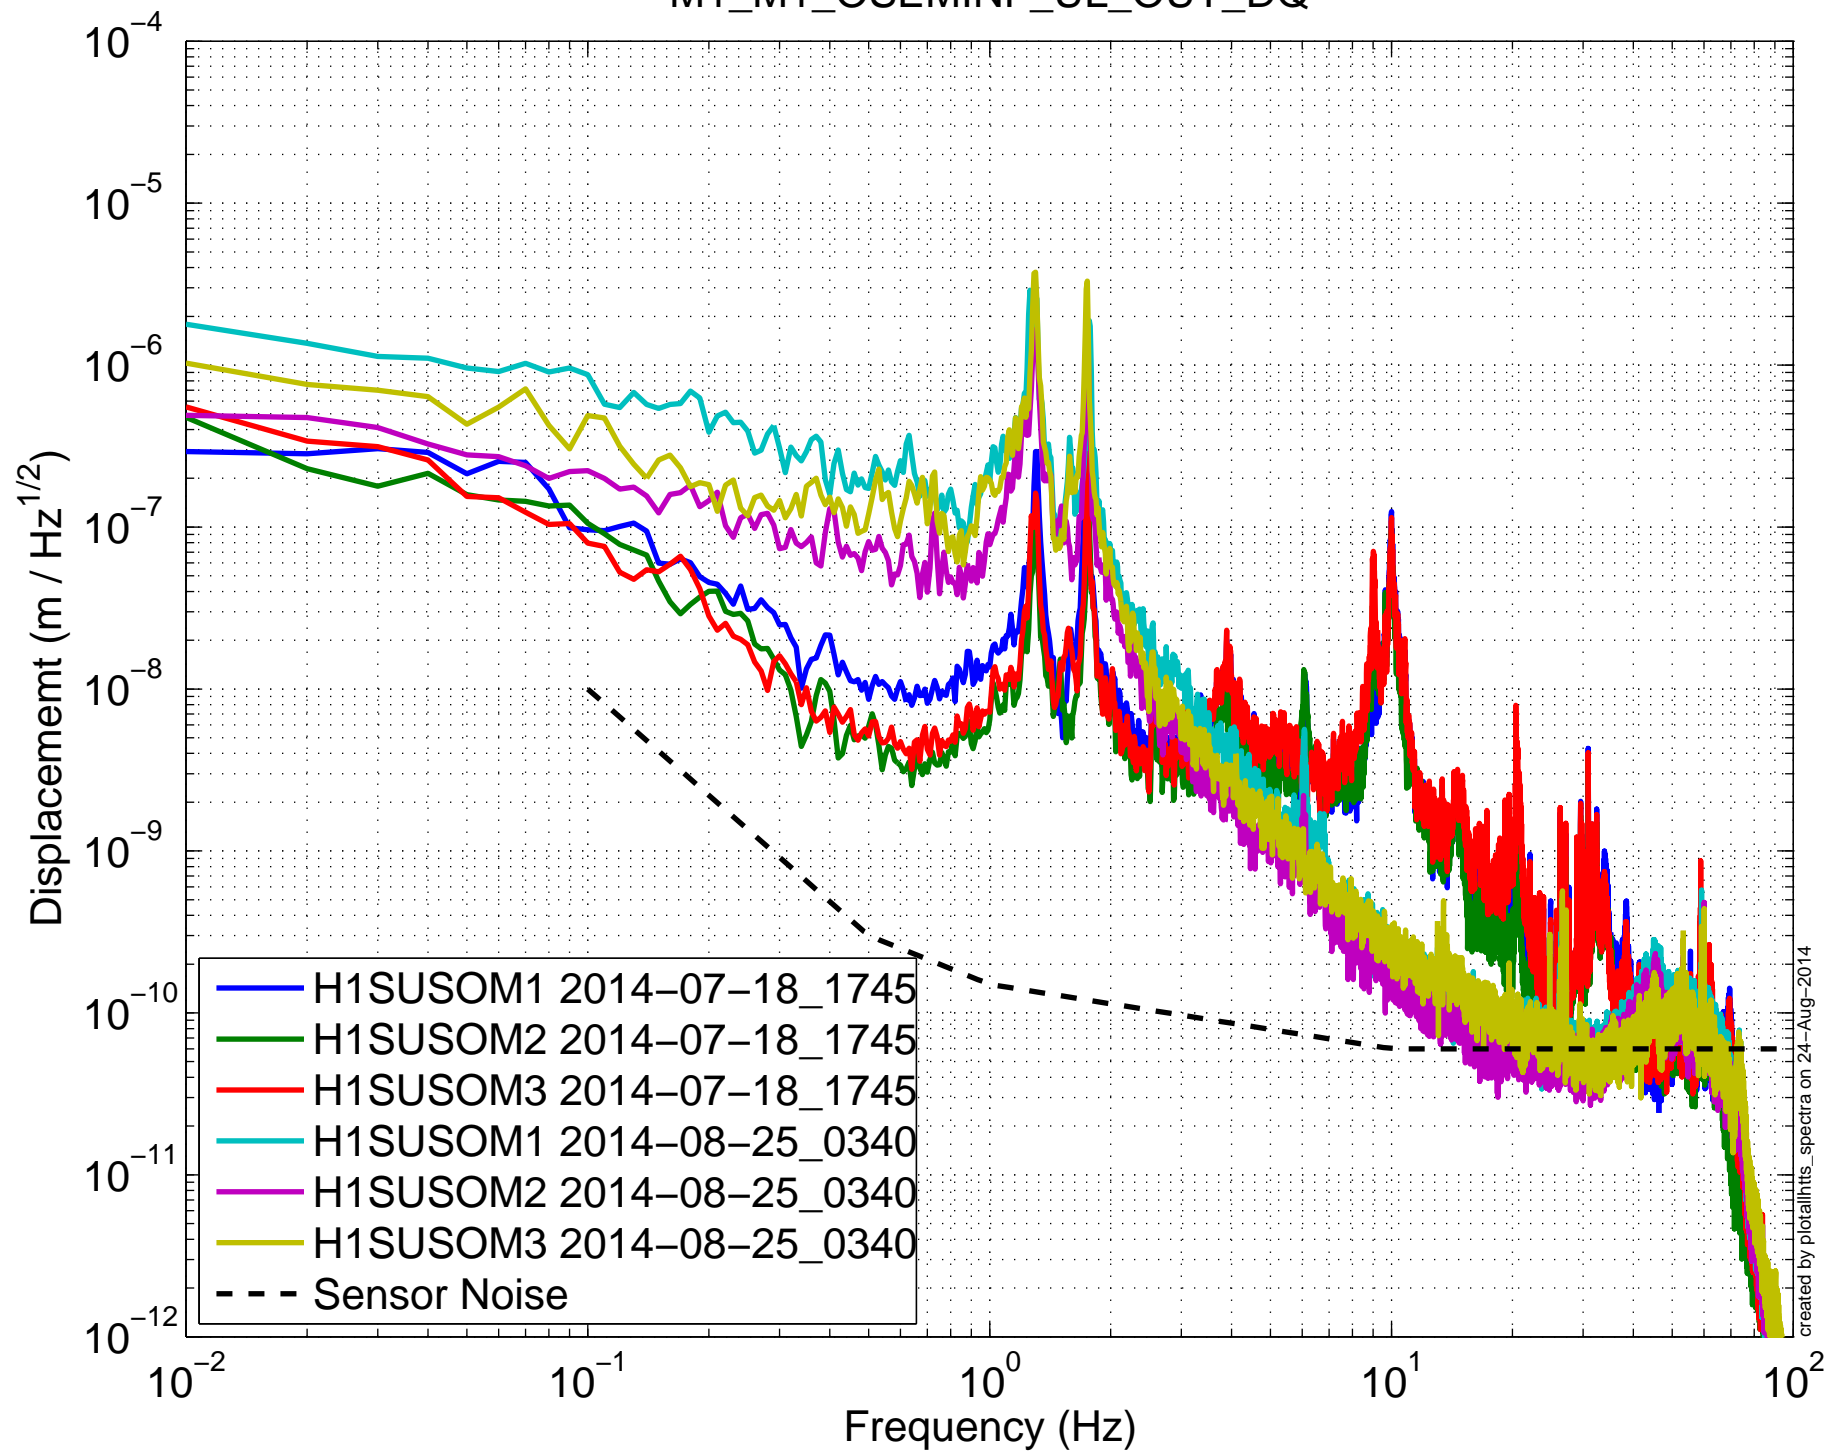

(HTTS) Amplitude Spectral Density – Damping OFF  
M1\_M1\_OSEMINF\_UL\_OUT\_DQ

(HTTS) Amplitude Spectral Density – Damping OFF  
M1\_M1\_OSEMINF\_LL\_OUT\_DQ

(HTTS) Amplitude Spectral Density – Damping OFF  
M1\_M1\_OSEMINF\_UR\_OUT\_DQ

(HTTS) Amplitude Spectral Density – Damping OFF  
M1\_M1\_OSEMINF\_LR\_OUT\_DQ

(HTTS) Amplitude Spectral Density – Damping OFF  
M1\_M1\_DAMP\_L\_IN1\_DQ

(HTTS) Amplitude Spectral Density – Damping OFF  
M1\_M1\_DAMP\_P\_IN1\_DQ