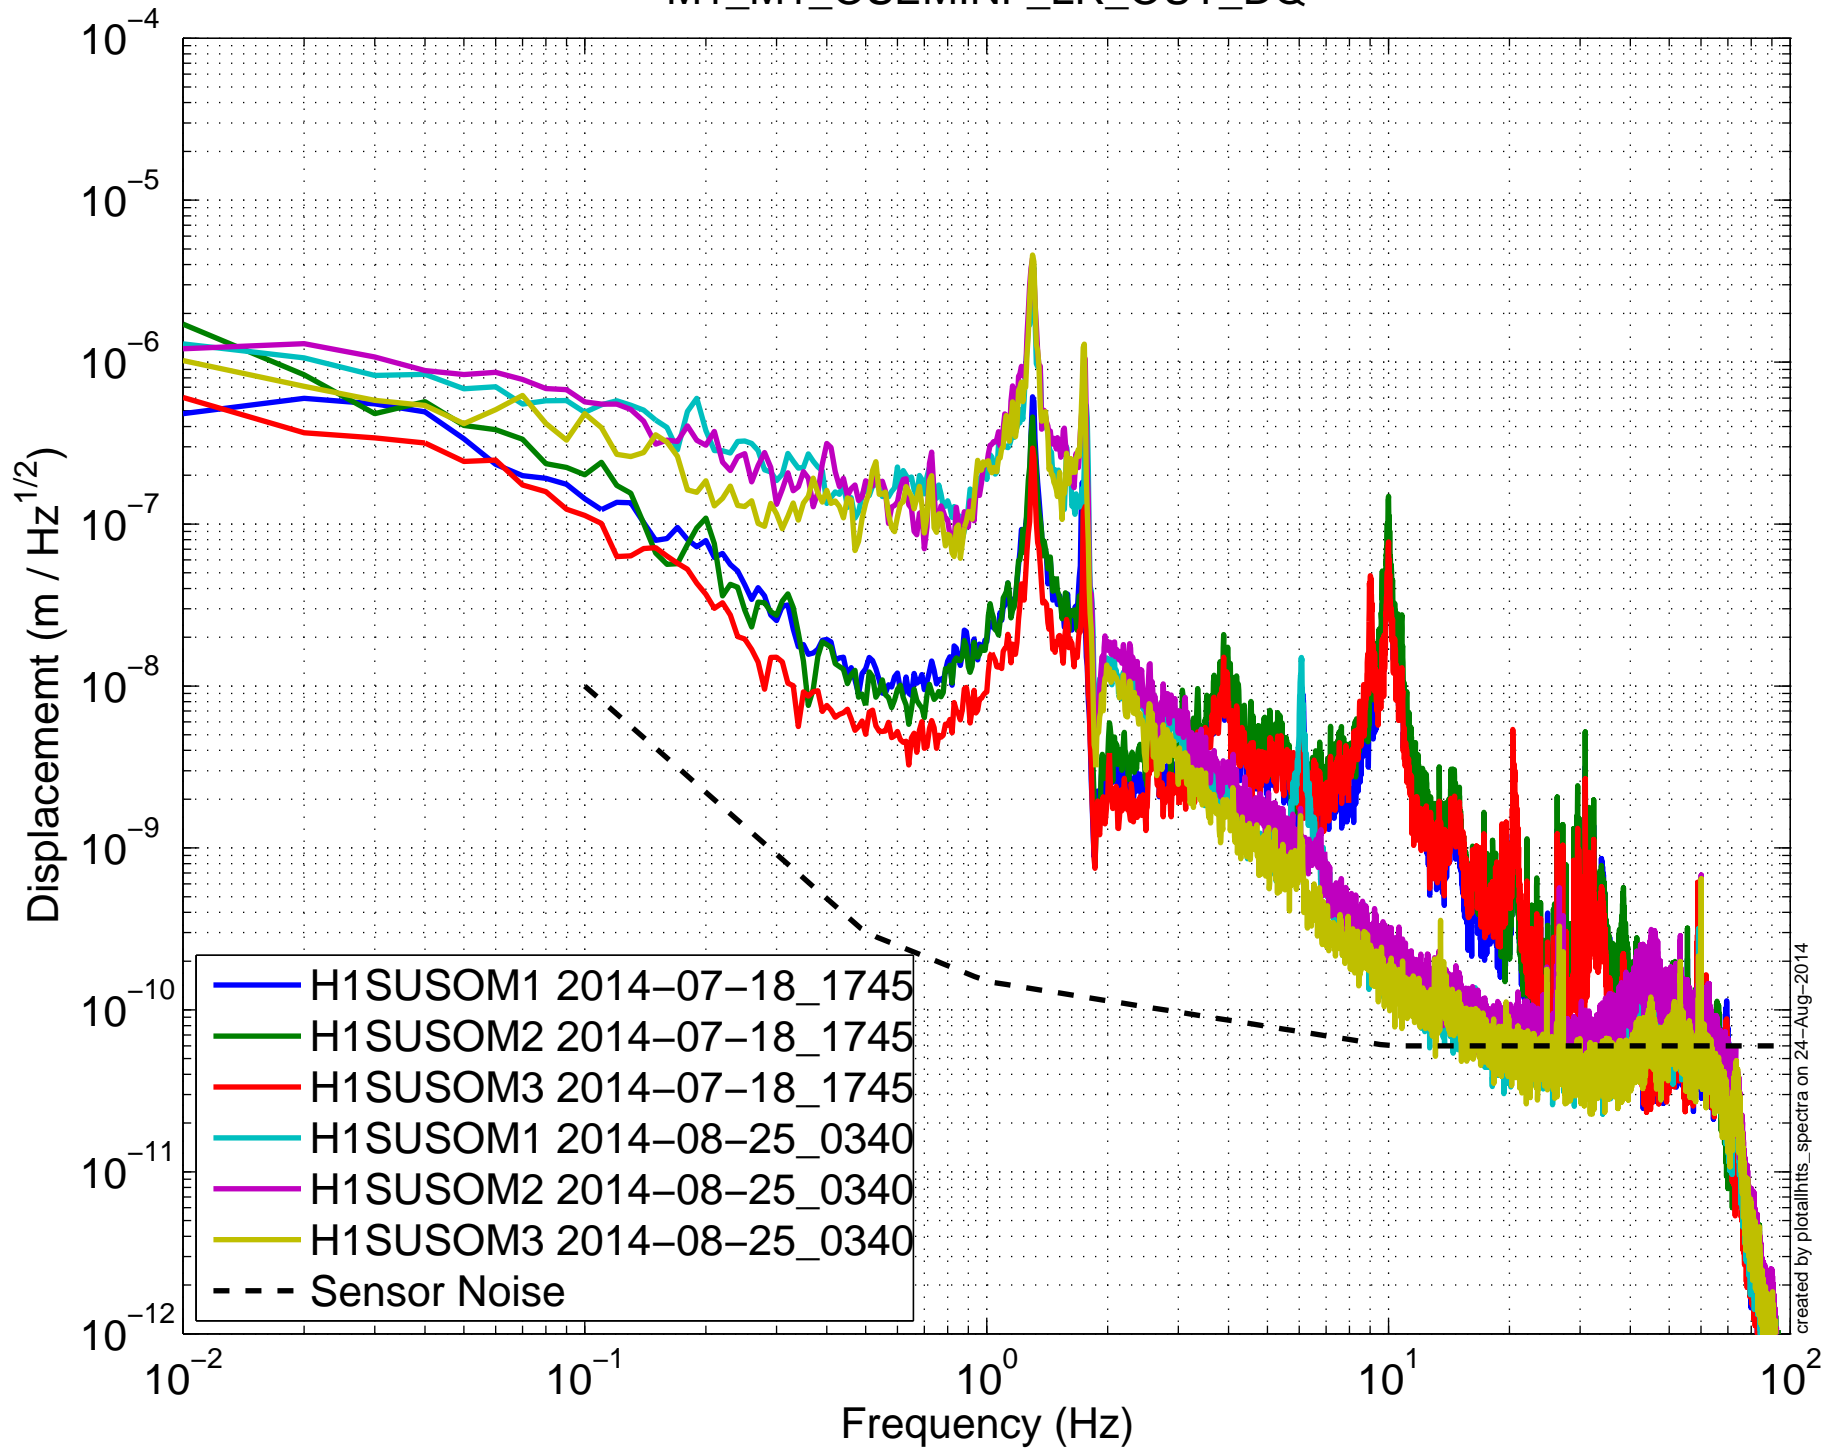

(HTTS) Amplitude Spectral Density – Damping OFF  
M1\_M1\_OSEMINF\_UL\_OUT\_DQ

(HTTS) Amplitude Spectral Density – Damping OFF  
M1\_M1\_OSEMINF\_LL\_OUT\_DQ

(HTTS) Amplitude Spectral Density – Damping OFF  
M1\_M1\_OSEMINF\_UR\_OUT\_DQ

(HTTS) Amplitude Spectral Density – Damping OFF  
M1\_M1\_OSEMINF\_LR\_OUT\_DQ

(HTTS) Amplitude Spectral Density – Damping OFF  
M1\_M1\_DAMP\_L\_IN1\_DQ

(HTTS) Amplitude Spectral Density – Damping OFF  
M1\_M1\_DAMP\_P\_IN1\_DQ