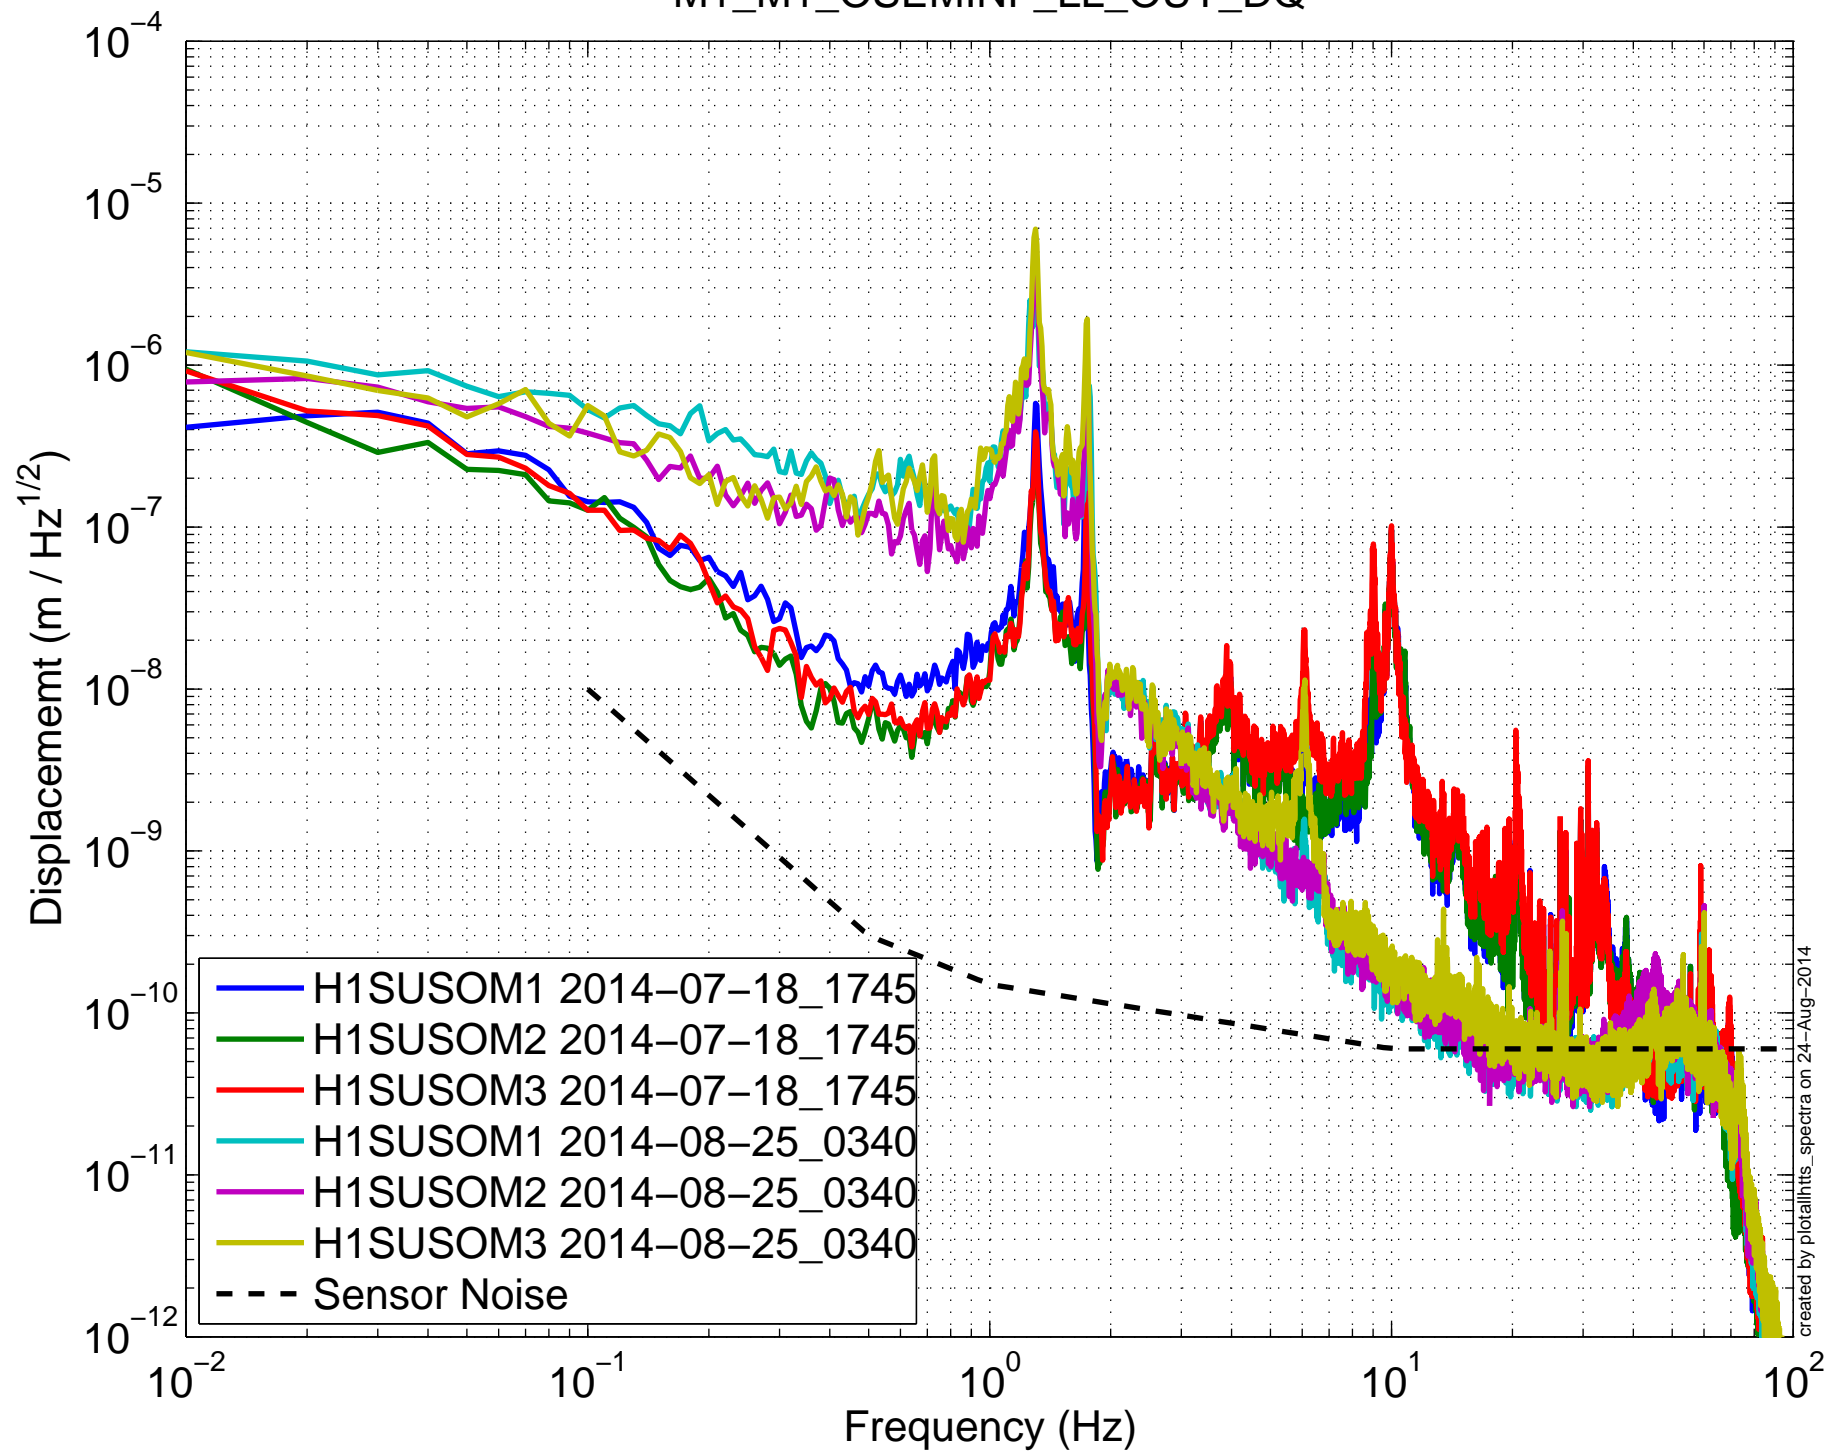

(HTTS) Amplitude Spectral Density – Damping OFF  
M1\_M1\_OSEMINF\_UL\_OUT\_DQ

(HTTS) Amplitude Spectral Density – Damping OFF  
M1\_M1\_OSEMINF\_LL\_OUT\_DQ

(HTTS) Amplitude Spectral Density – Damping OFF  
M1\_M1\_OSEMINF\_UR\_OUT\_DQ

(HTTS) Amplitude Spectral Density – Damping OFF  
M1\_M1\_OSEMINF\_LR\_OUT\_DQ

(HTTS) Amplitude Spectral Density – Damping OFF  
M1\_M1\_DAMP\_L\_IN1\_DQ

(HTTS) Amplitude Spectral Density – Damping OFF  
M1\_M1\_DAMP\_P\_IN1\_DQ