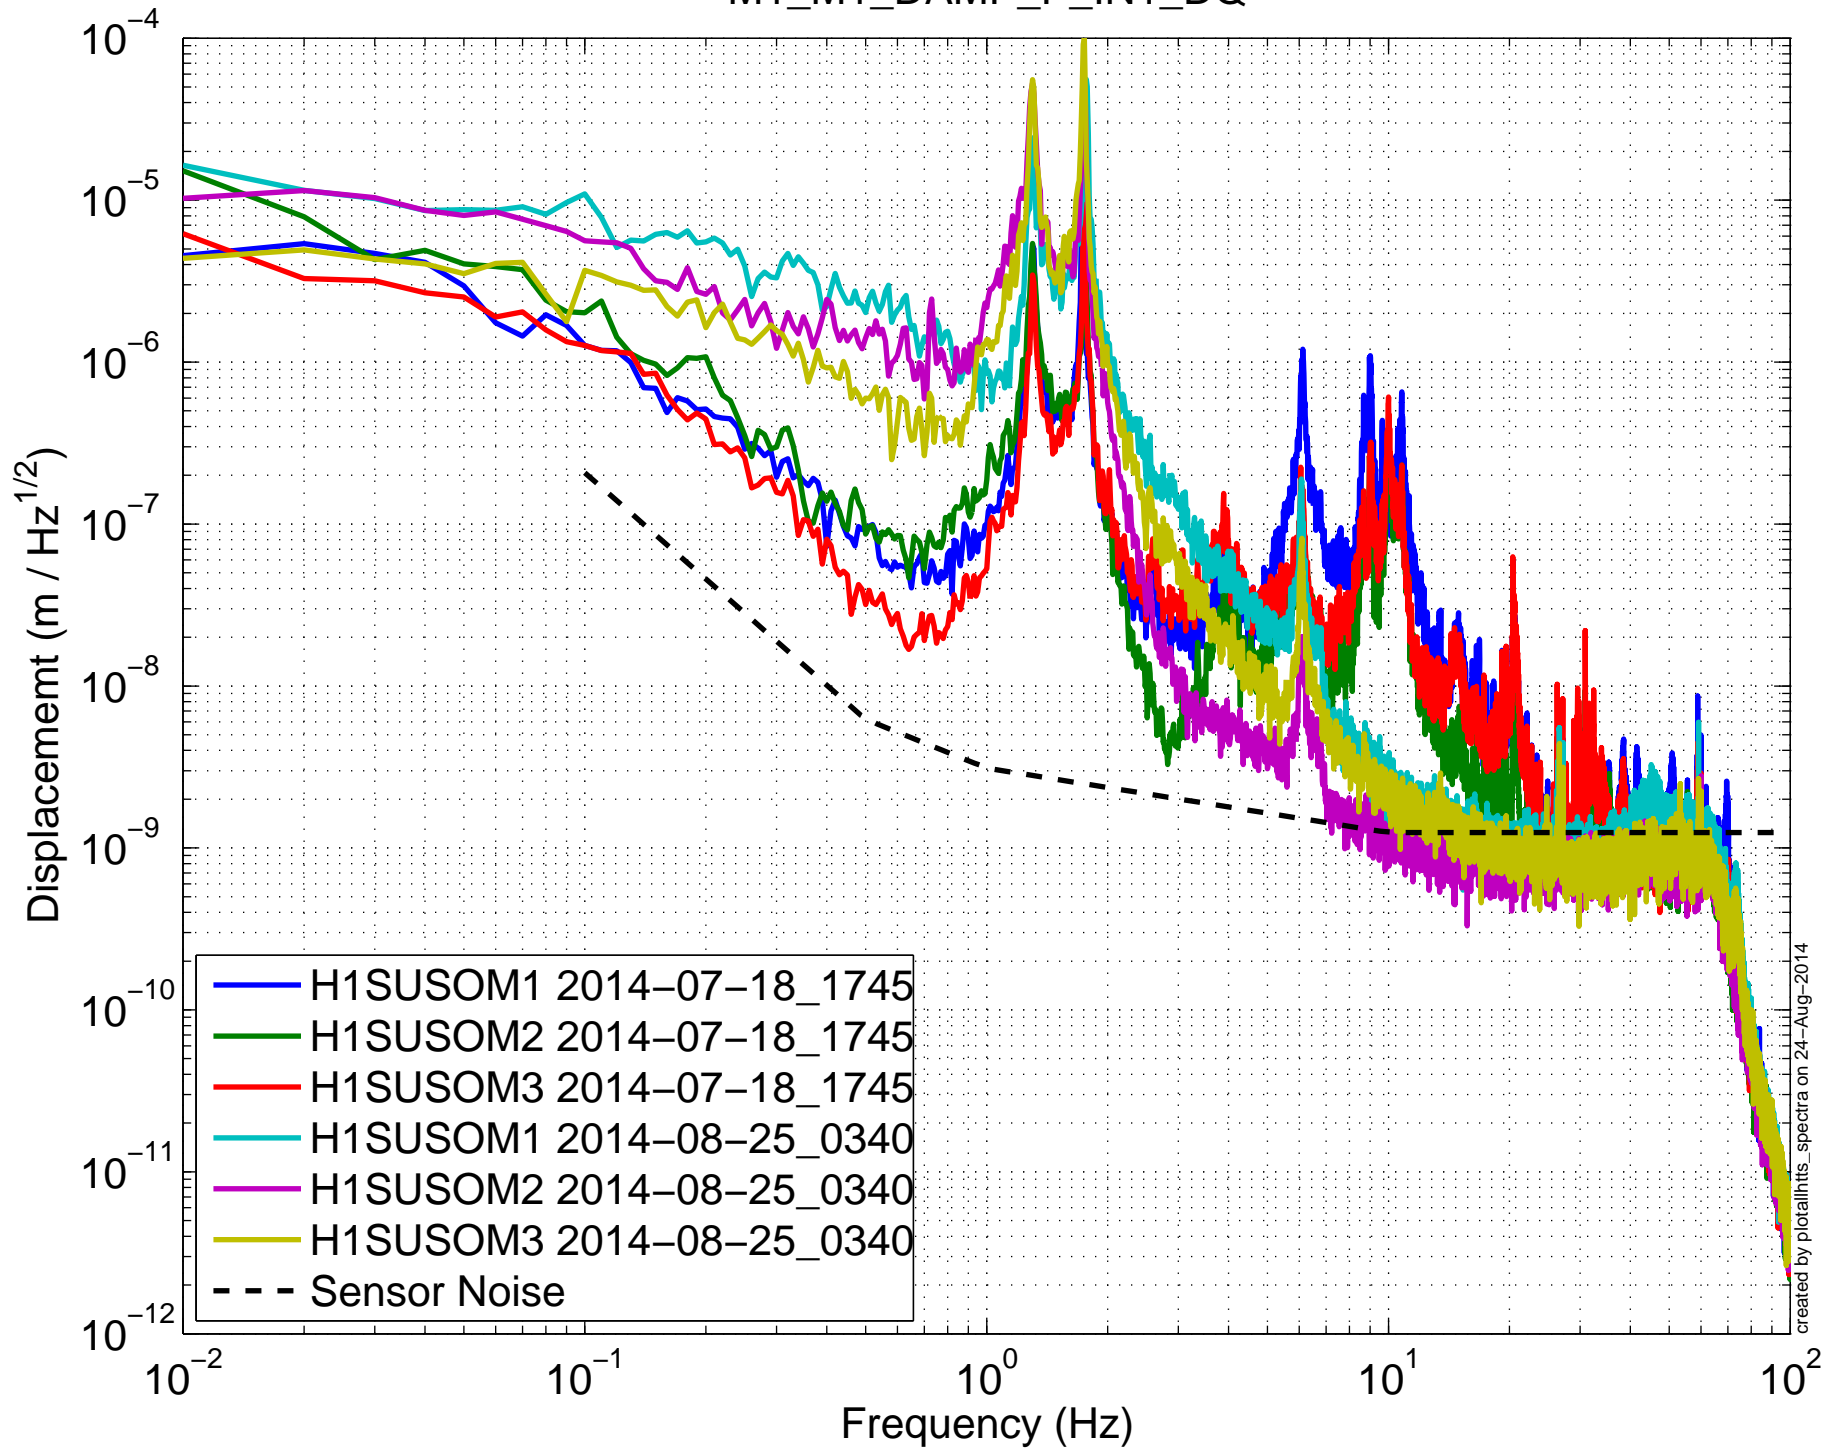

(HTTS) Amplitude Spectral Density – Damping OFF  
M1\_M1\_OSEMINF\_UL\_OUT\_DQ

(HTTS) Amplitude Spectral Density – Damping OFF  
M1\_M1\_OSEMINF\_LL\_OUT\_DQ

(HTTS) Amplitude Spectral Density – Damping OFF  
M1\_M1\_OSEMINF\_UR\_OUT\_DQ

(HTTS) Amplitude Spectral Density – Damping OFF  
M1\_M1\_OSEMINF\_LR\_OUT\_DQ

(HTTS) Amplitude Spectral Density – Damping OFF  
M1\_M1\_DAMP\_L\_IN1\_DQ

(HTTS) Amplitude Spectral Density – Damping OFF  
M1\_M1\_DAMP\_P\_IN1\_DQ