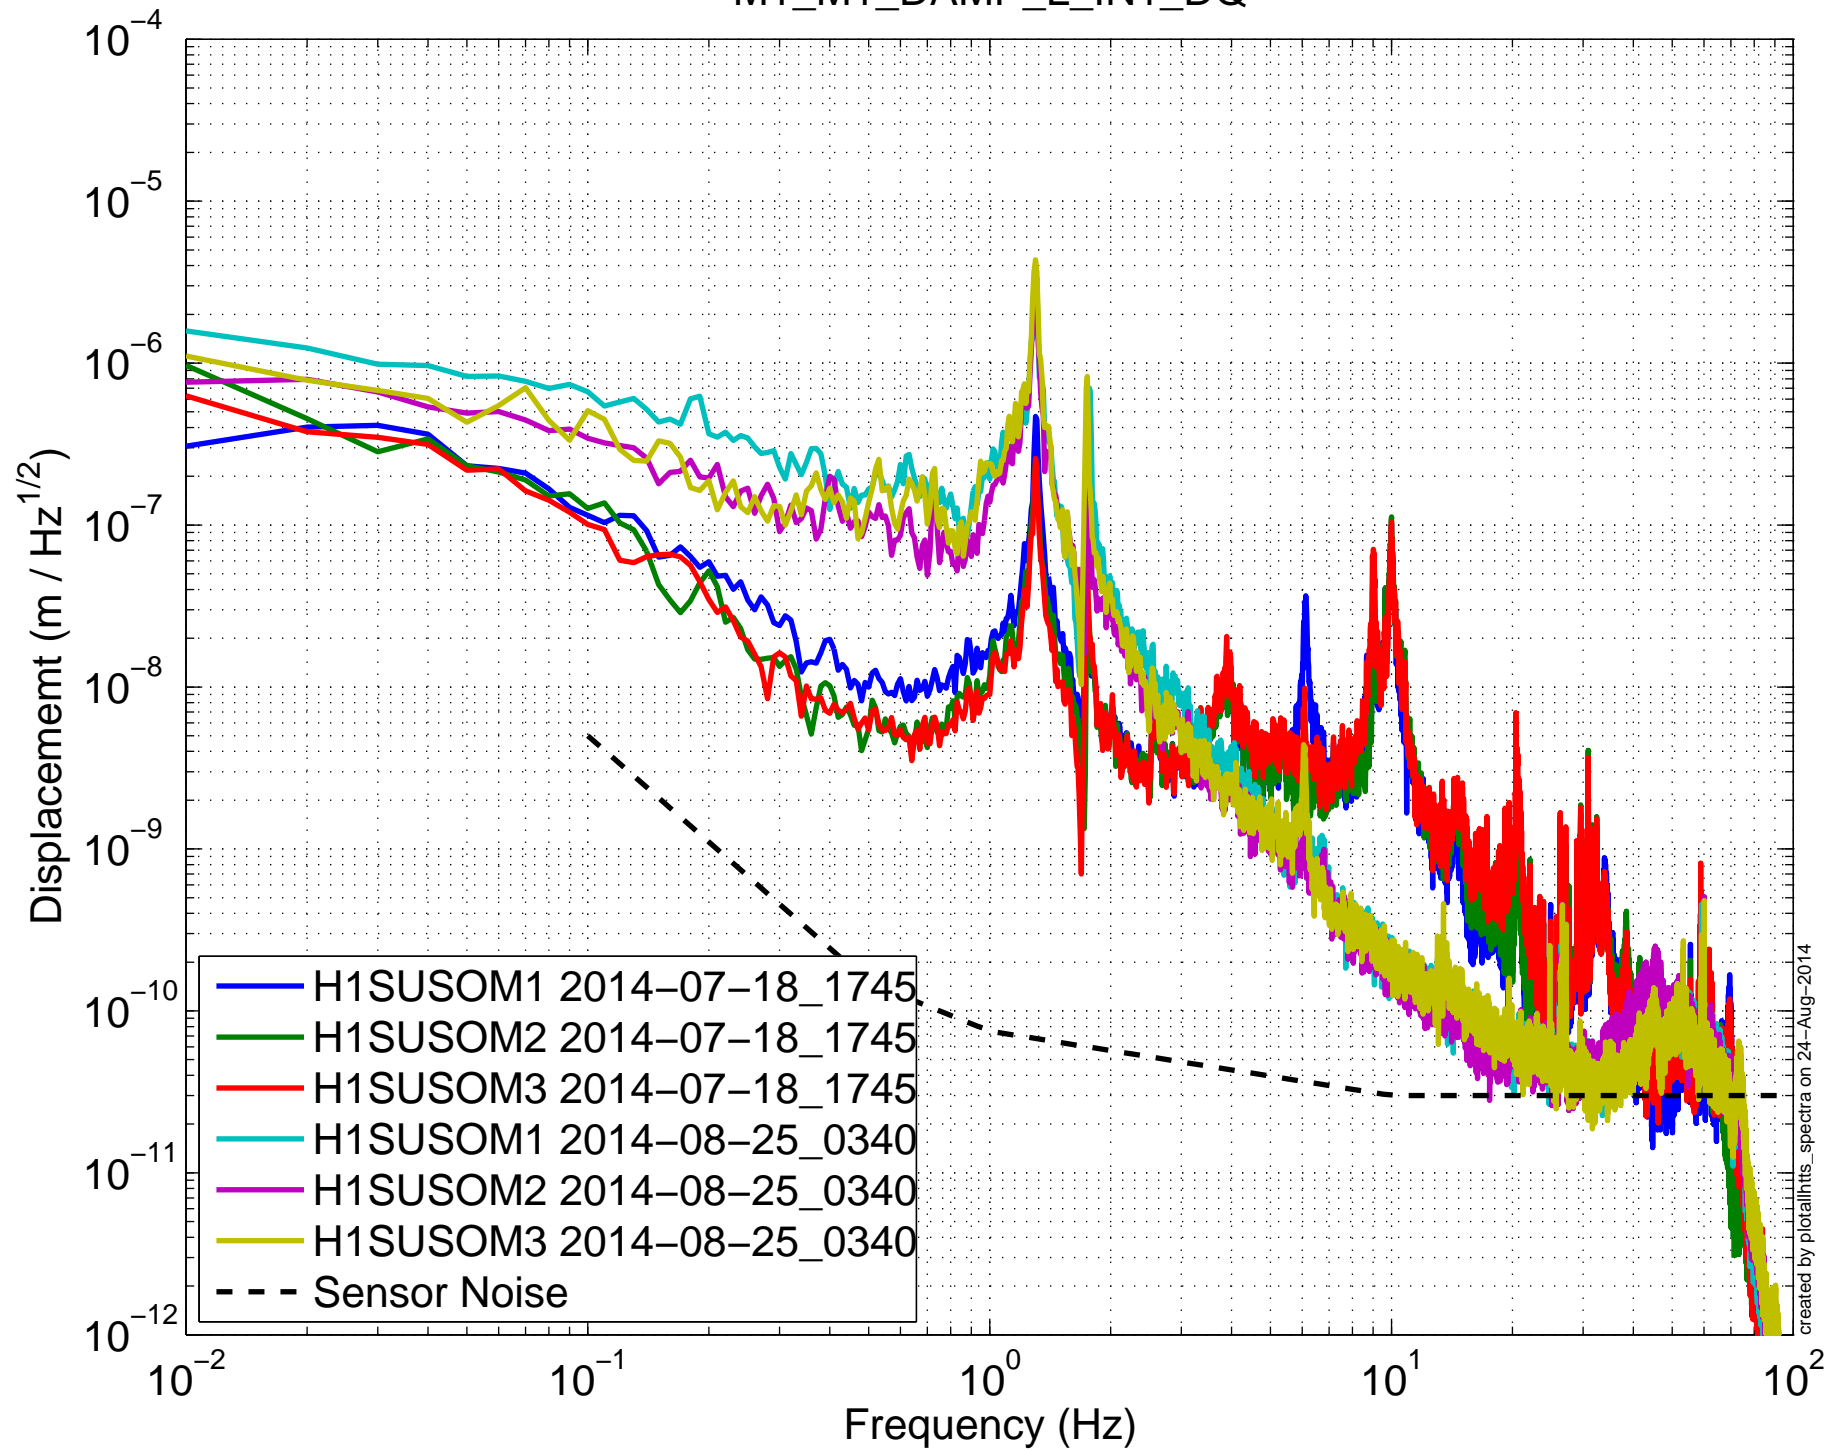

(HTTS) Amplitude Spectral Density – Damping OFF  
M1\_M1\_OSEMINF\_UL\_OUT\_DQ

(HTTS) Amplitude Spectral Density – Damping OFF  
M1\_M1\_OSEMINF\_LL\_OUT\_DQ

(HTTS) Amplitude Spectral Density – Damping OFF  
M1\_M1\_OSEMINF\_UR\_OUT\_DQ

(HTTS) Amplitude Spectral Density – Damping OFF  
M1\_M1\_OSEMINF\_LR\_OUT\_DQ

(HTTS) Amplitude Spectral Density – Damping OFF  
M1\_M1\_DAMP\_L\_IN1\_DQ

(HTTS) Amplitude Spectral Density – Damping OFF  
M1\_M1\_DAMP\_P\_IN1\_DQ