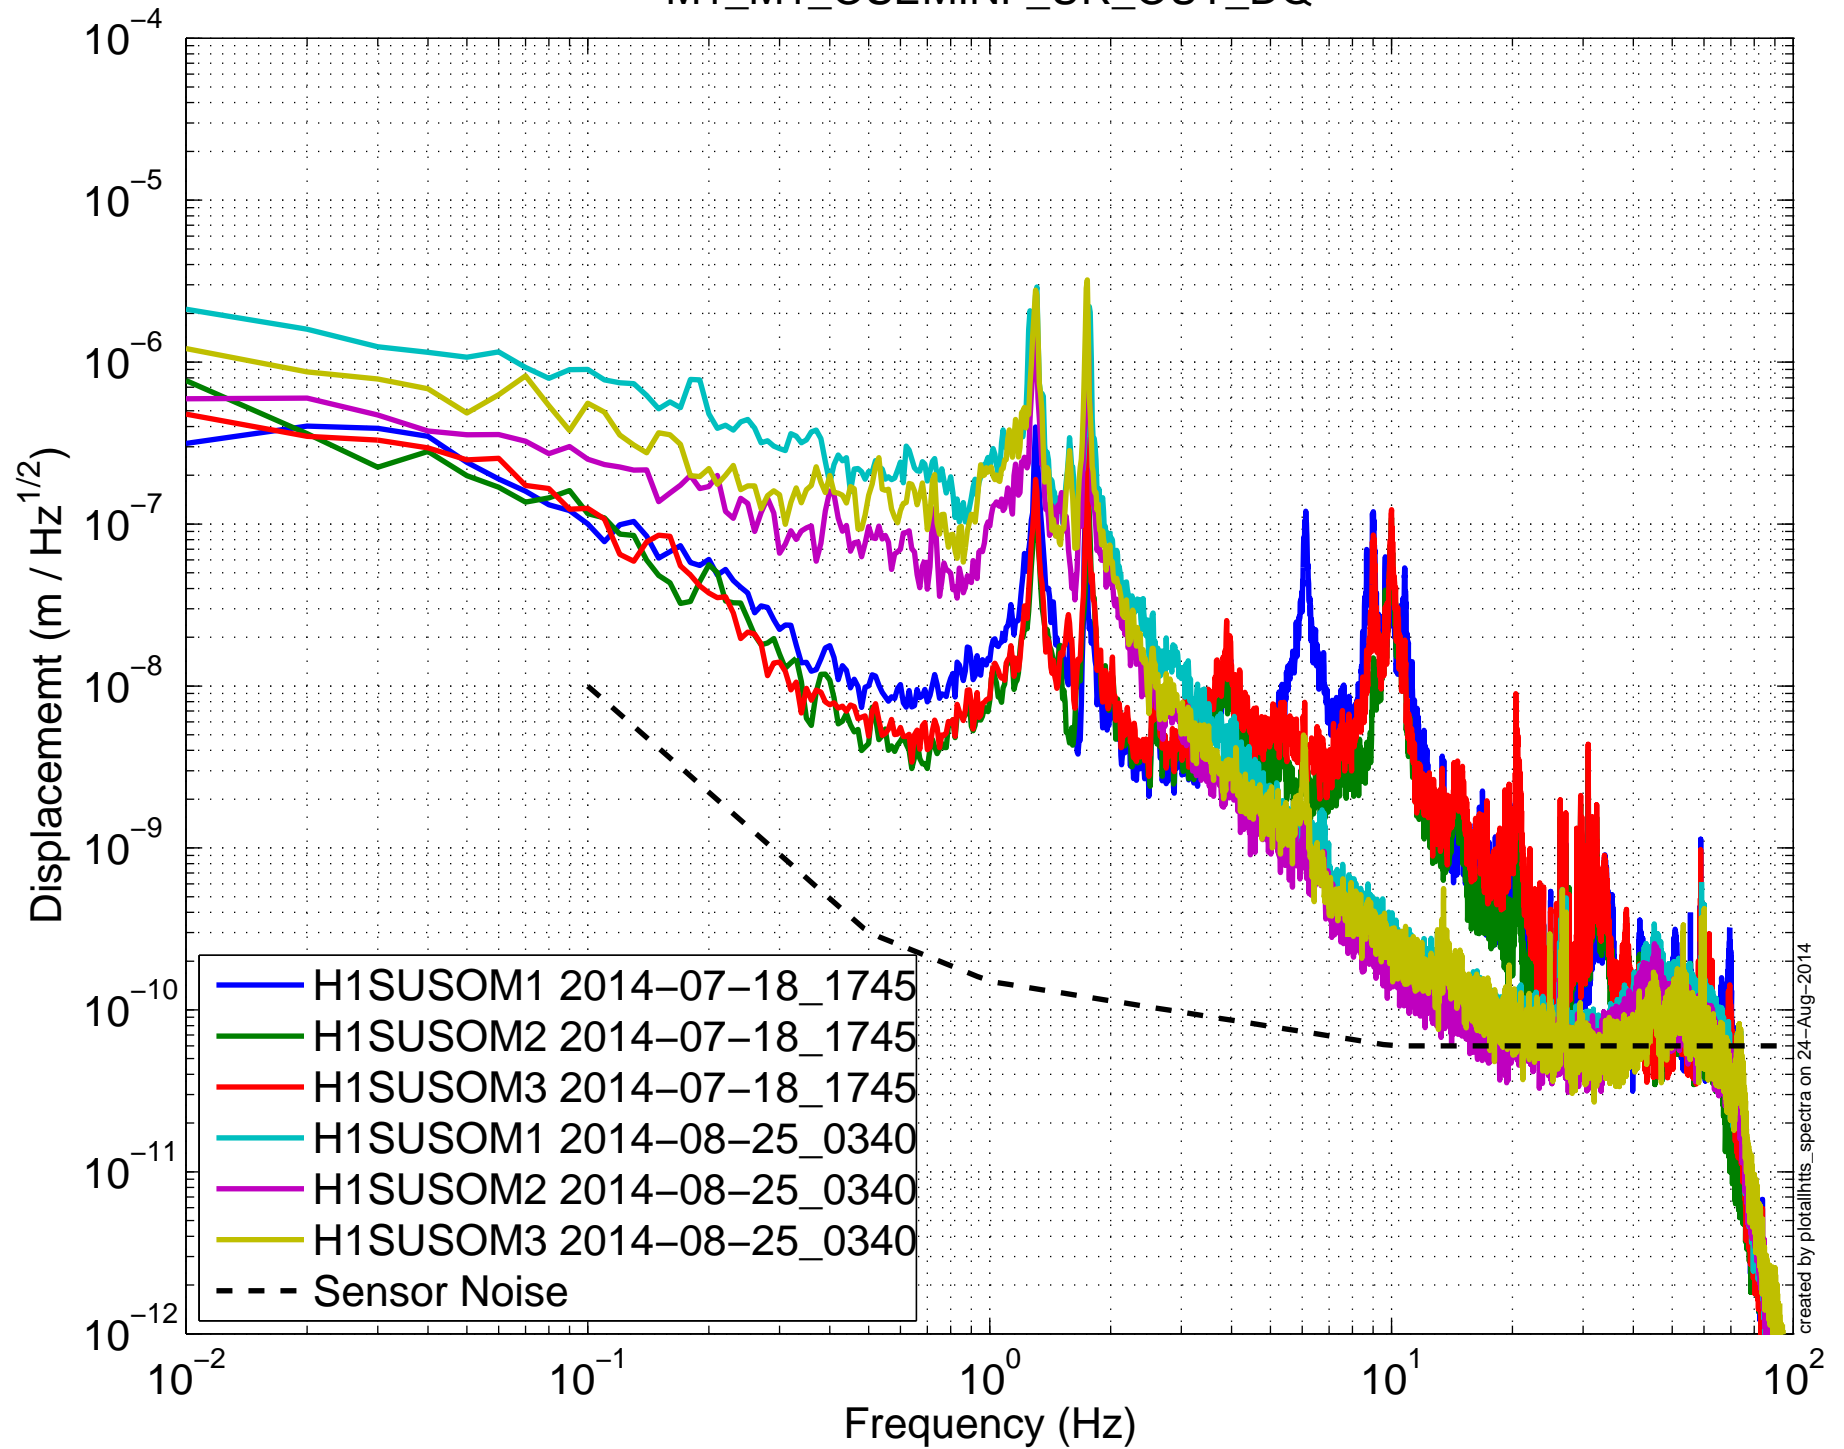

(HTTS) Amplitude Spectral Density – Damping OFF  
M1\_M1\_OSEMINF\_UL\_OUT\_DQ

(HTTS) Amplitude Spectral Density – Damping OFF  
M1\_M1\_OSEMINF\_LL\_OUT\_DQ

(HTTS) Amplitude Spectral Density – Damping OFF  
M1\_M1\_OSEMINF\_UR\_OUT\_DQ

(HTTS) Amplitude Spectral Density – Damping OFF  
M1\_M1\_OSEMINF\_LR\_OUT\_DQ

(HTTS) Amplitude Spectral Density – Damping OFF  
M1\_M1\_DAMP\_L\_IN1\_DQ

(HTTS) Amplitude Spectral Density – Damping OFF  
M1\_M1\_DAMP\_P\_IN1\_DQ