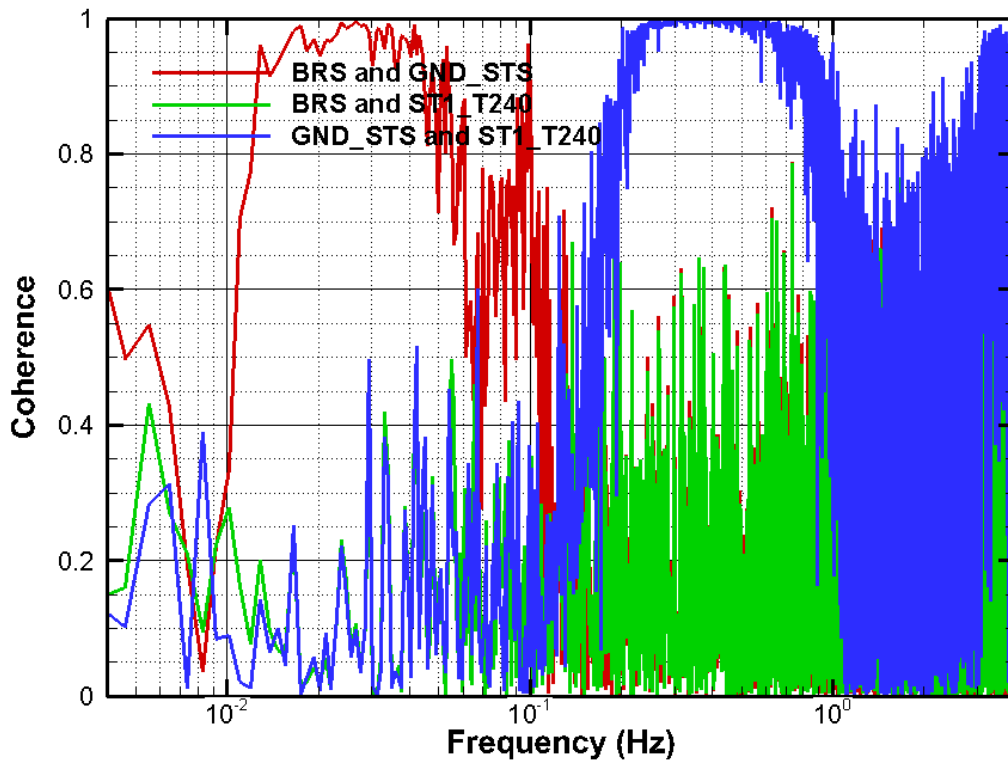

Time: 1092707816

Duration: 10000 s

Time: 1092717816

Duration: 10000 s

Time: 1092727816

Duration: 10000 s