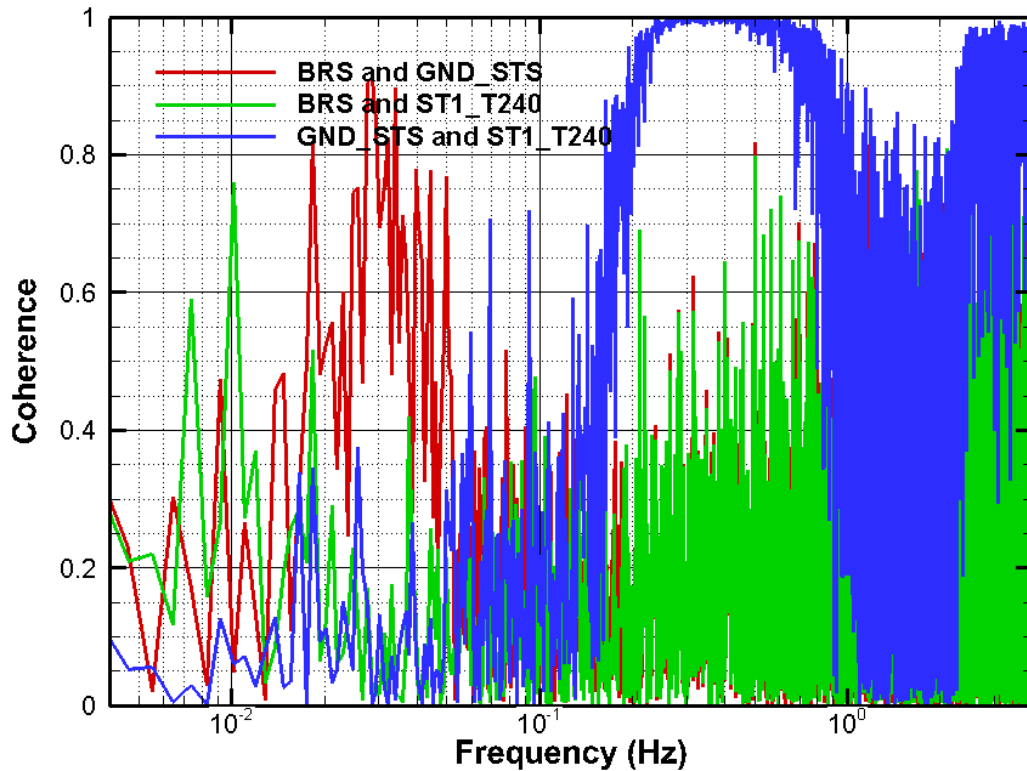

Time: 1092707816

Duration: 10000 s

Time: 1092717816

Duration: 10000 s

Time: 1092727816

Duration: 10000 s