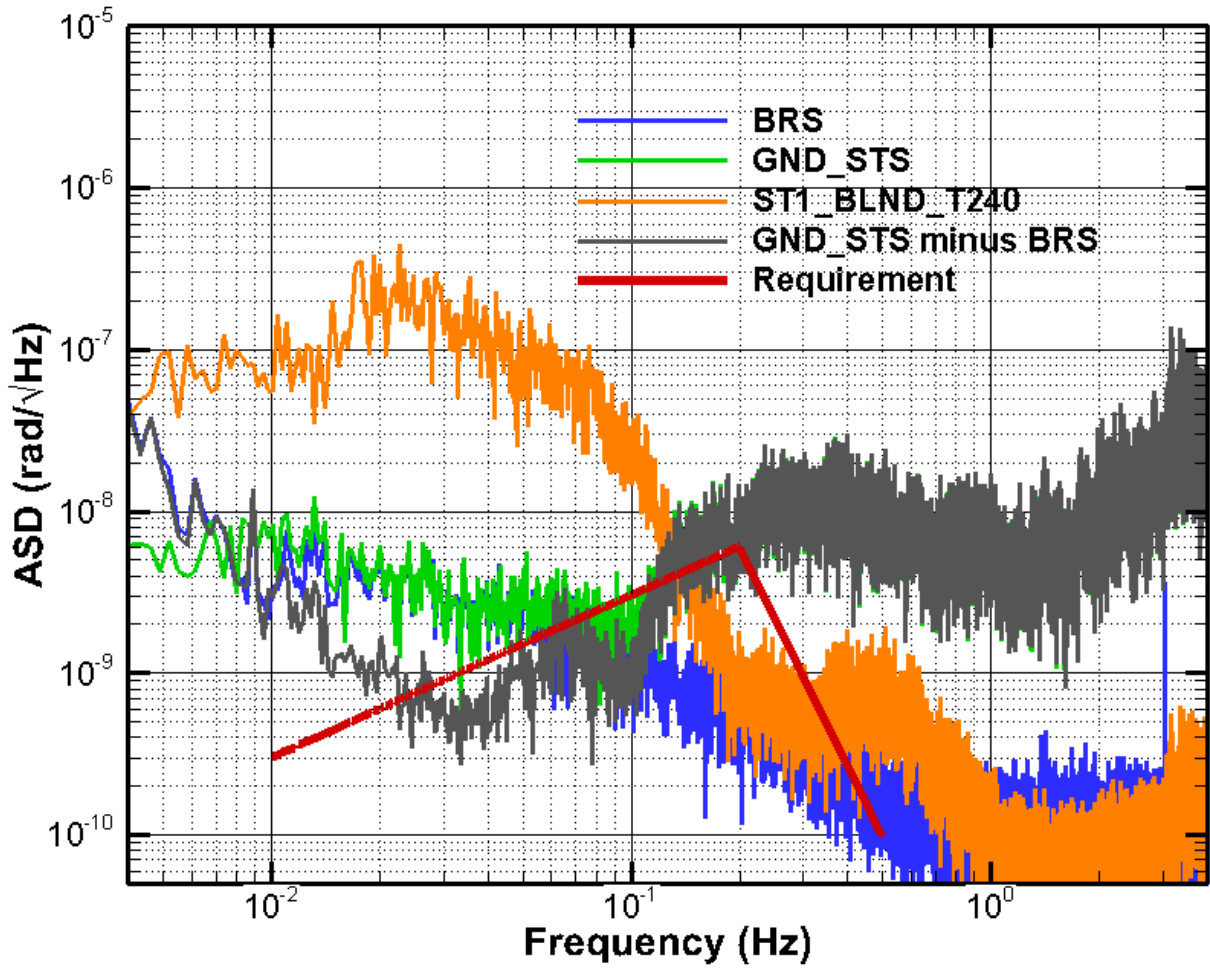

Time: 1092707816

Duration: 10000 s

Time: 1092717816

Duration: 10000 s

Time: 1092727816

Duration: 10000 s