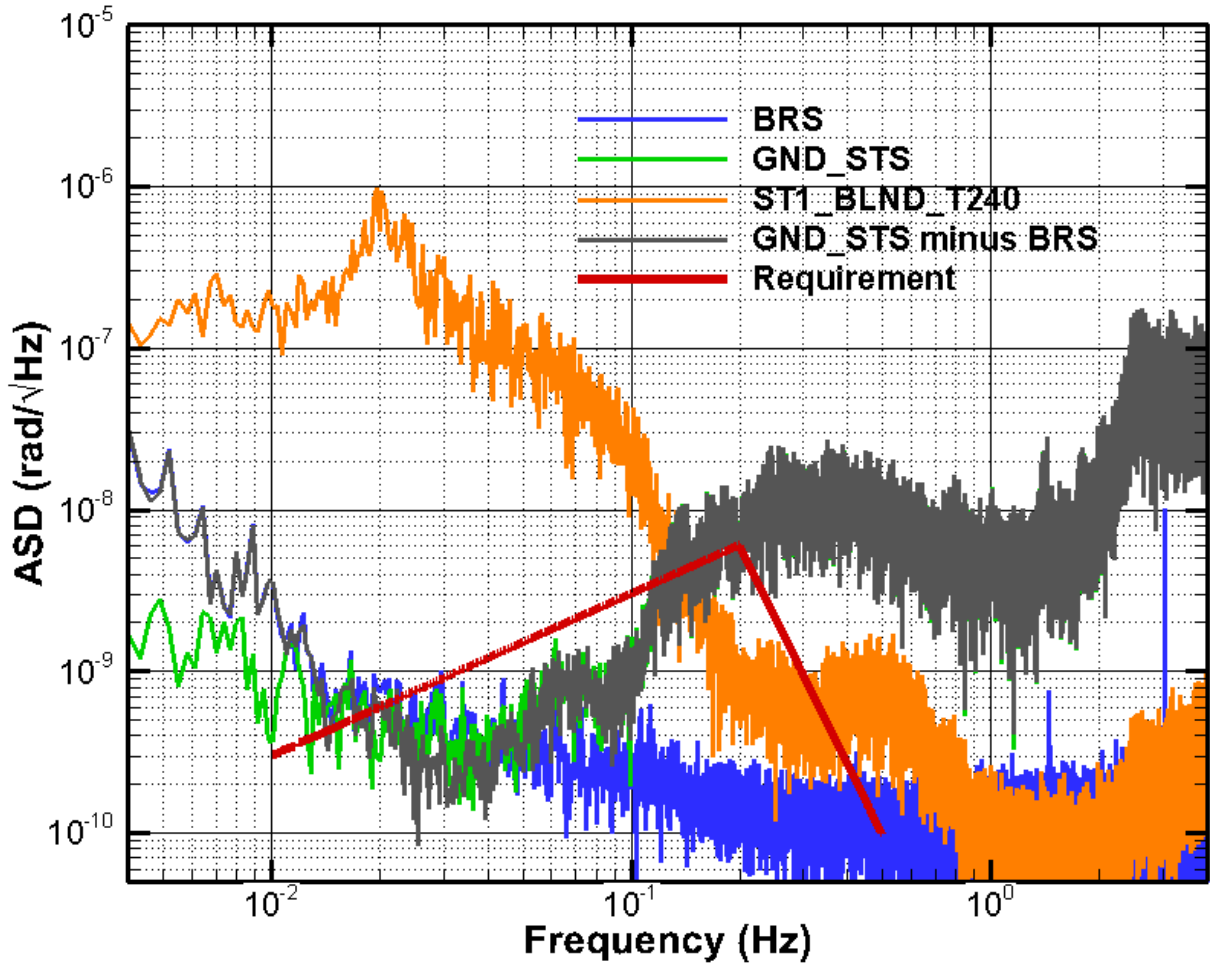

Time: 1092707816

Duration: 10000 s

Time: 1092717816

Duration: 10000 s

Time: 1092727816

Duration: 10000 s