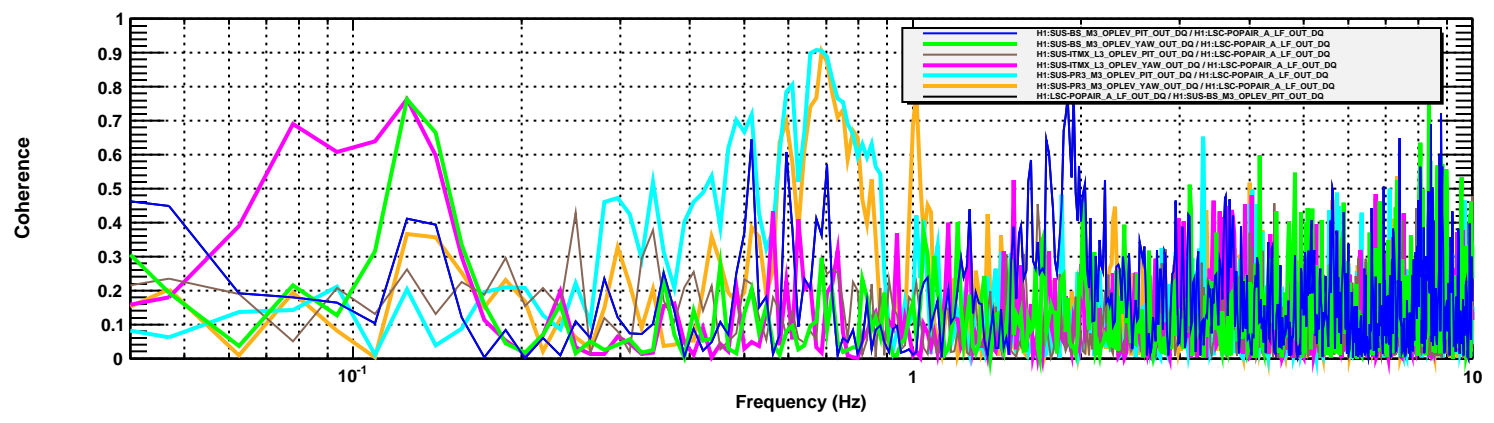

Power spectrum

T0=11/09/2014 05:45:34

Avg=10

BW=0.0234374

Coherence

T0=11/09/2014 05:45:34

Avg=10

BW=0.0234374