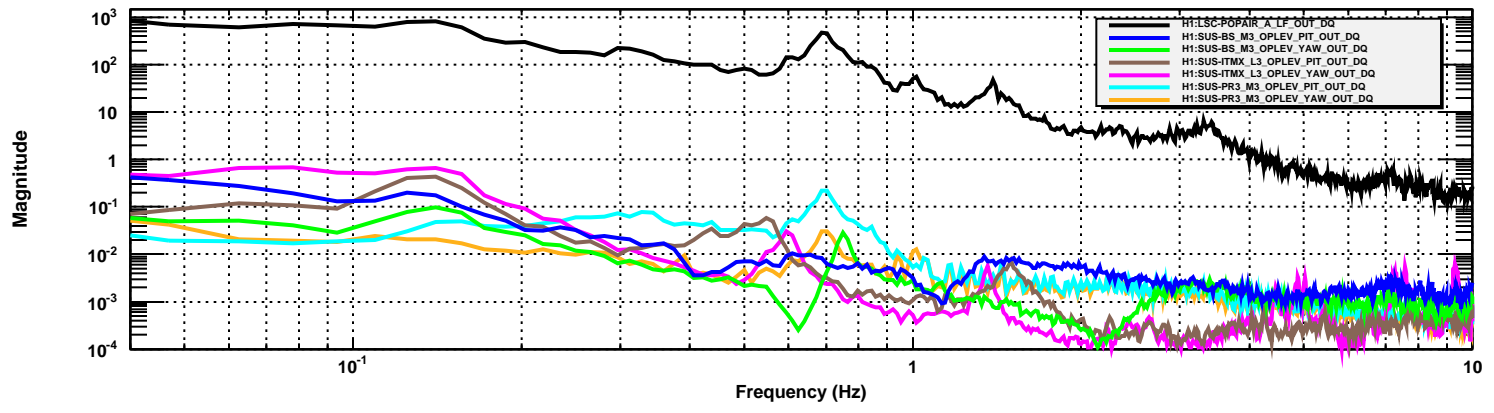

Power spectrum

T0=11/09/2014 05:45:34

Avg=10

BW=0.0234374

Coherence

T0=11/09/2014 05:45:34

Avg=10

BW=0.0234374