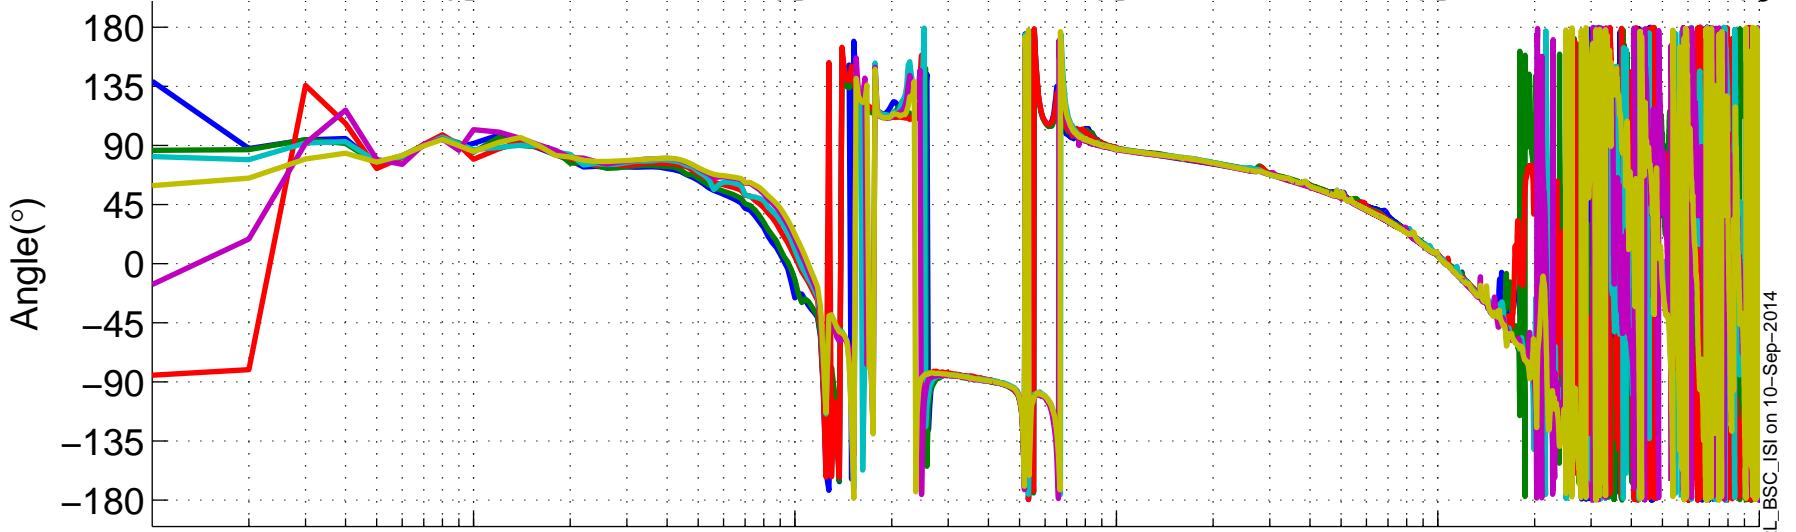

# BSC-ISI – LHO ITMX – Sept 5th 2014– Inchamber – unLocked

overnight

created by Plot on 10-Sep-2014