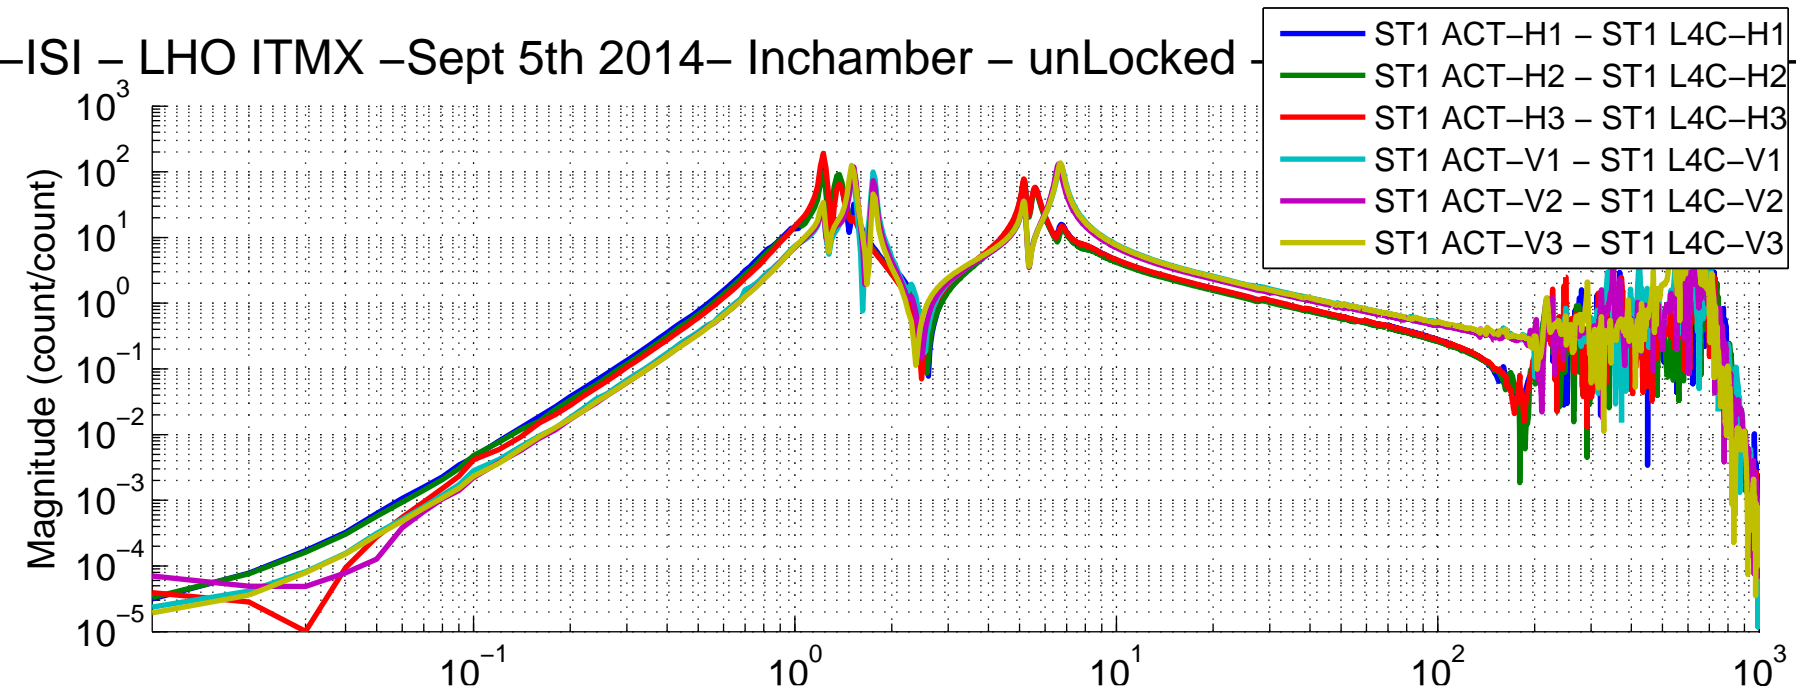

# BSC-ISI – LHO ITMX – Sept 5th 2014– Inchamber – unLocked

overnight

created by Plot on 10-Sep-2014