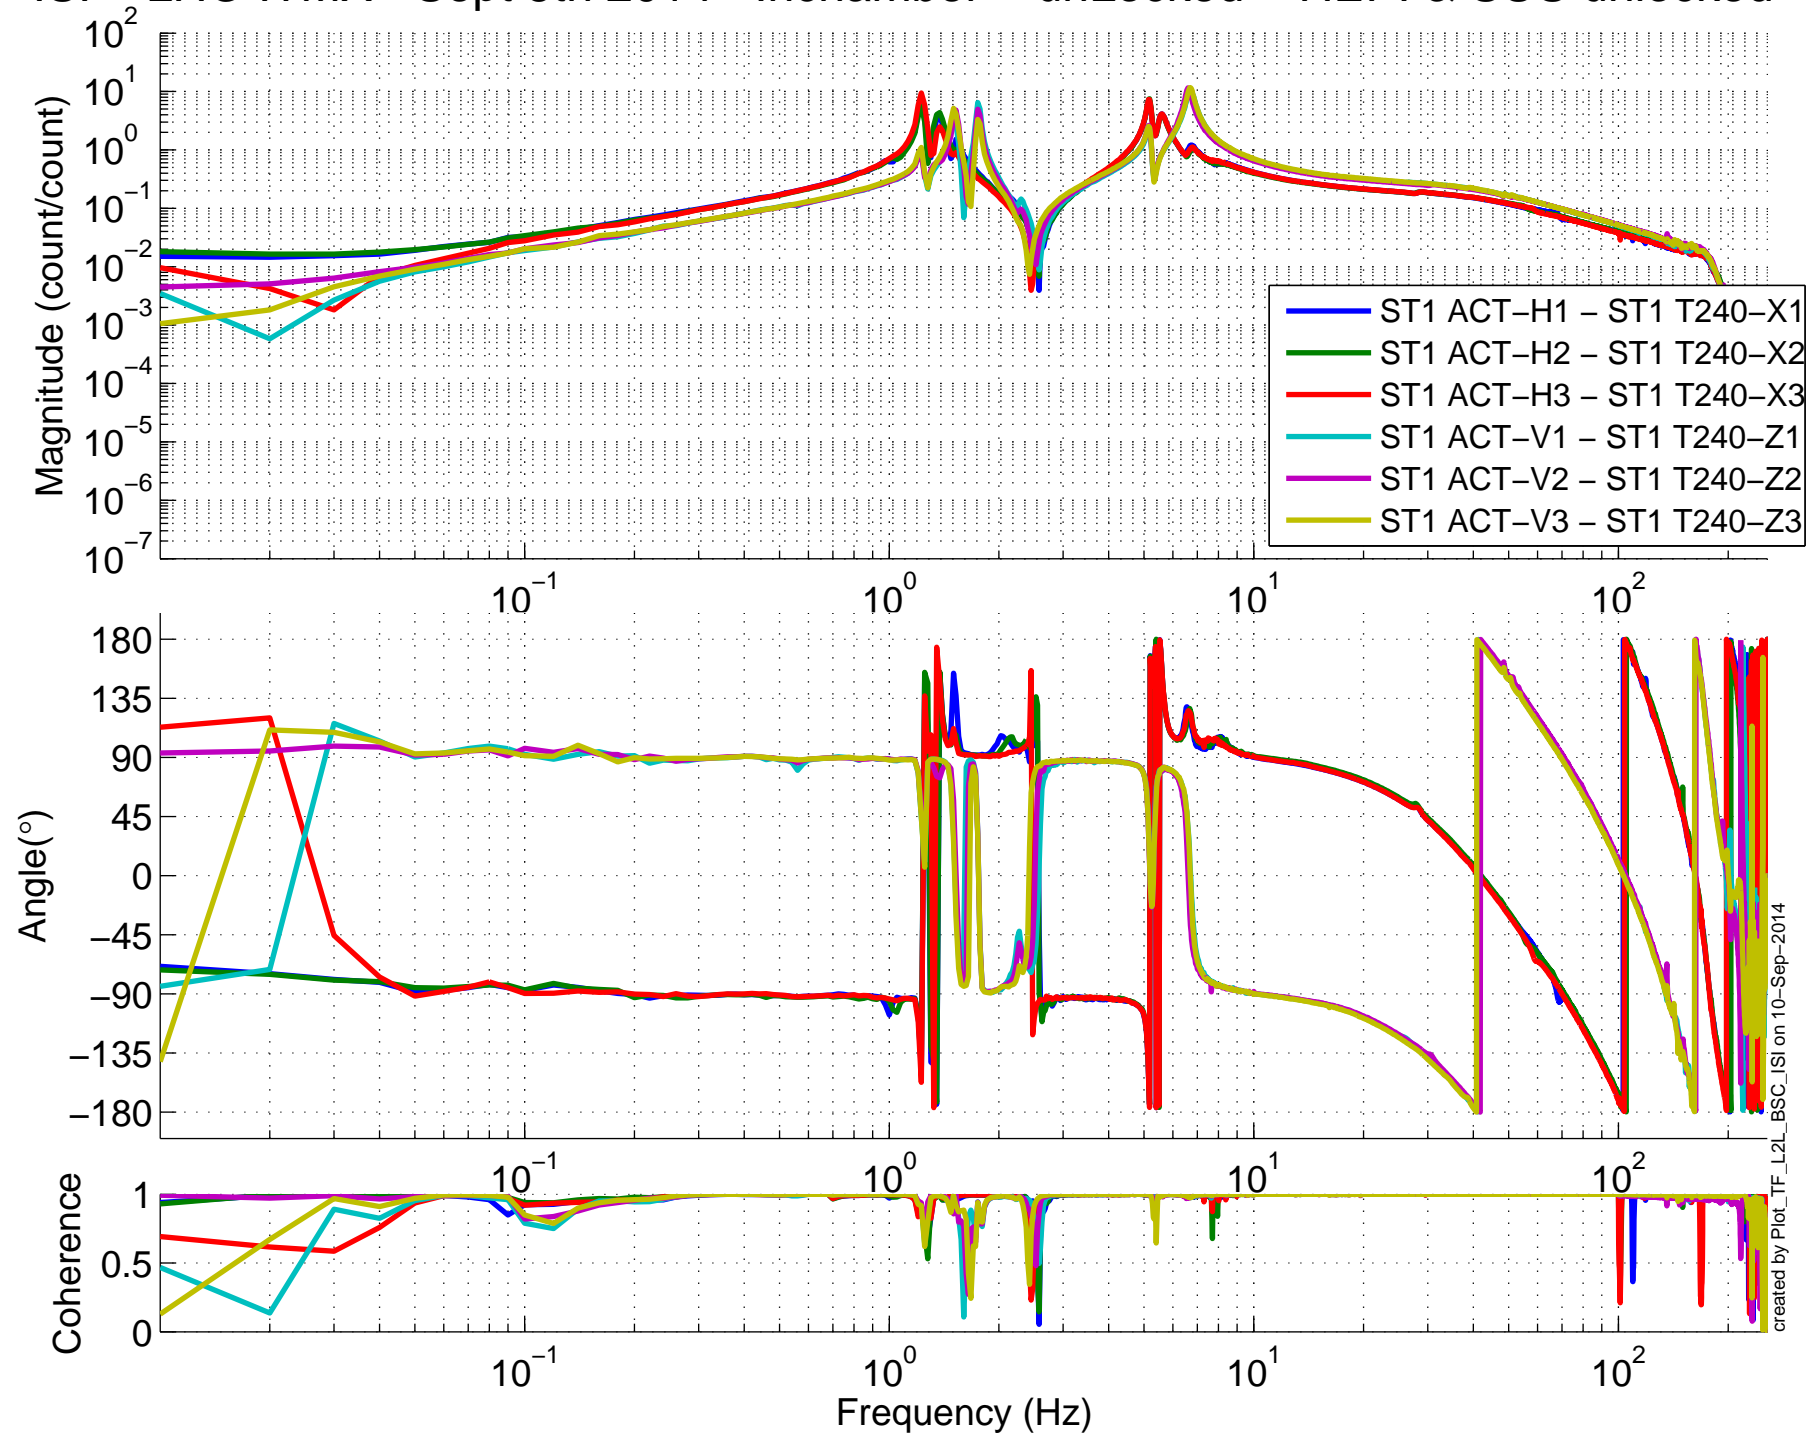

BSC-ISI – LHO ITMX –Sept 5th 2014– Inchamber – unLocked – HEPI & SUS unlocked – overnigh

created by Plot_TF_L2L_BSC_ISI on 10-Sep-2014