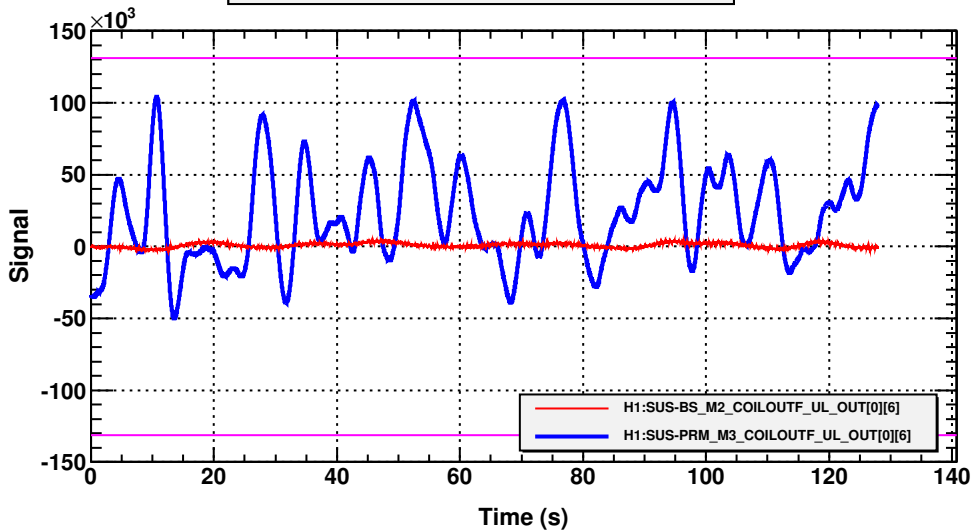

PRMI SB lock: No PRM-M2 feedback

T0=19/09/2014 06:41:34.800292

Avg=1/Bin=26