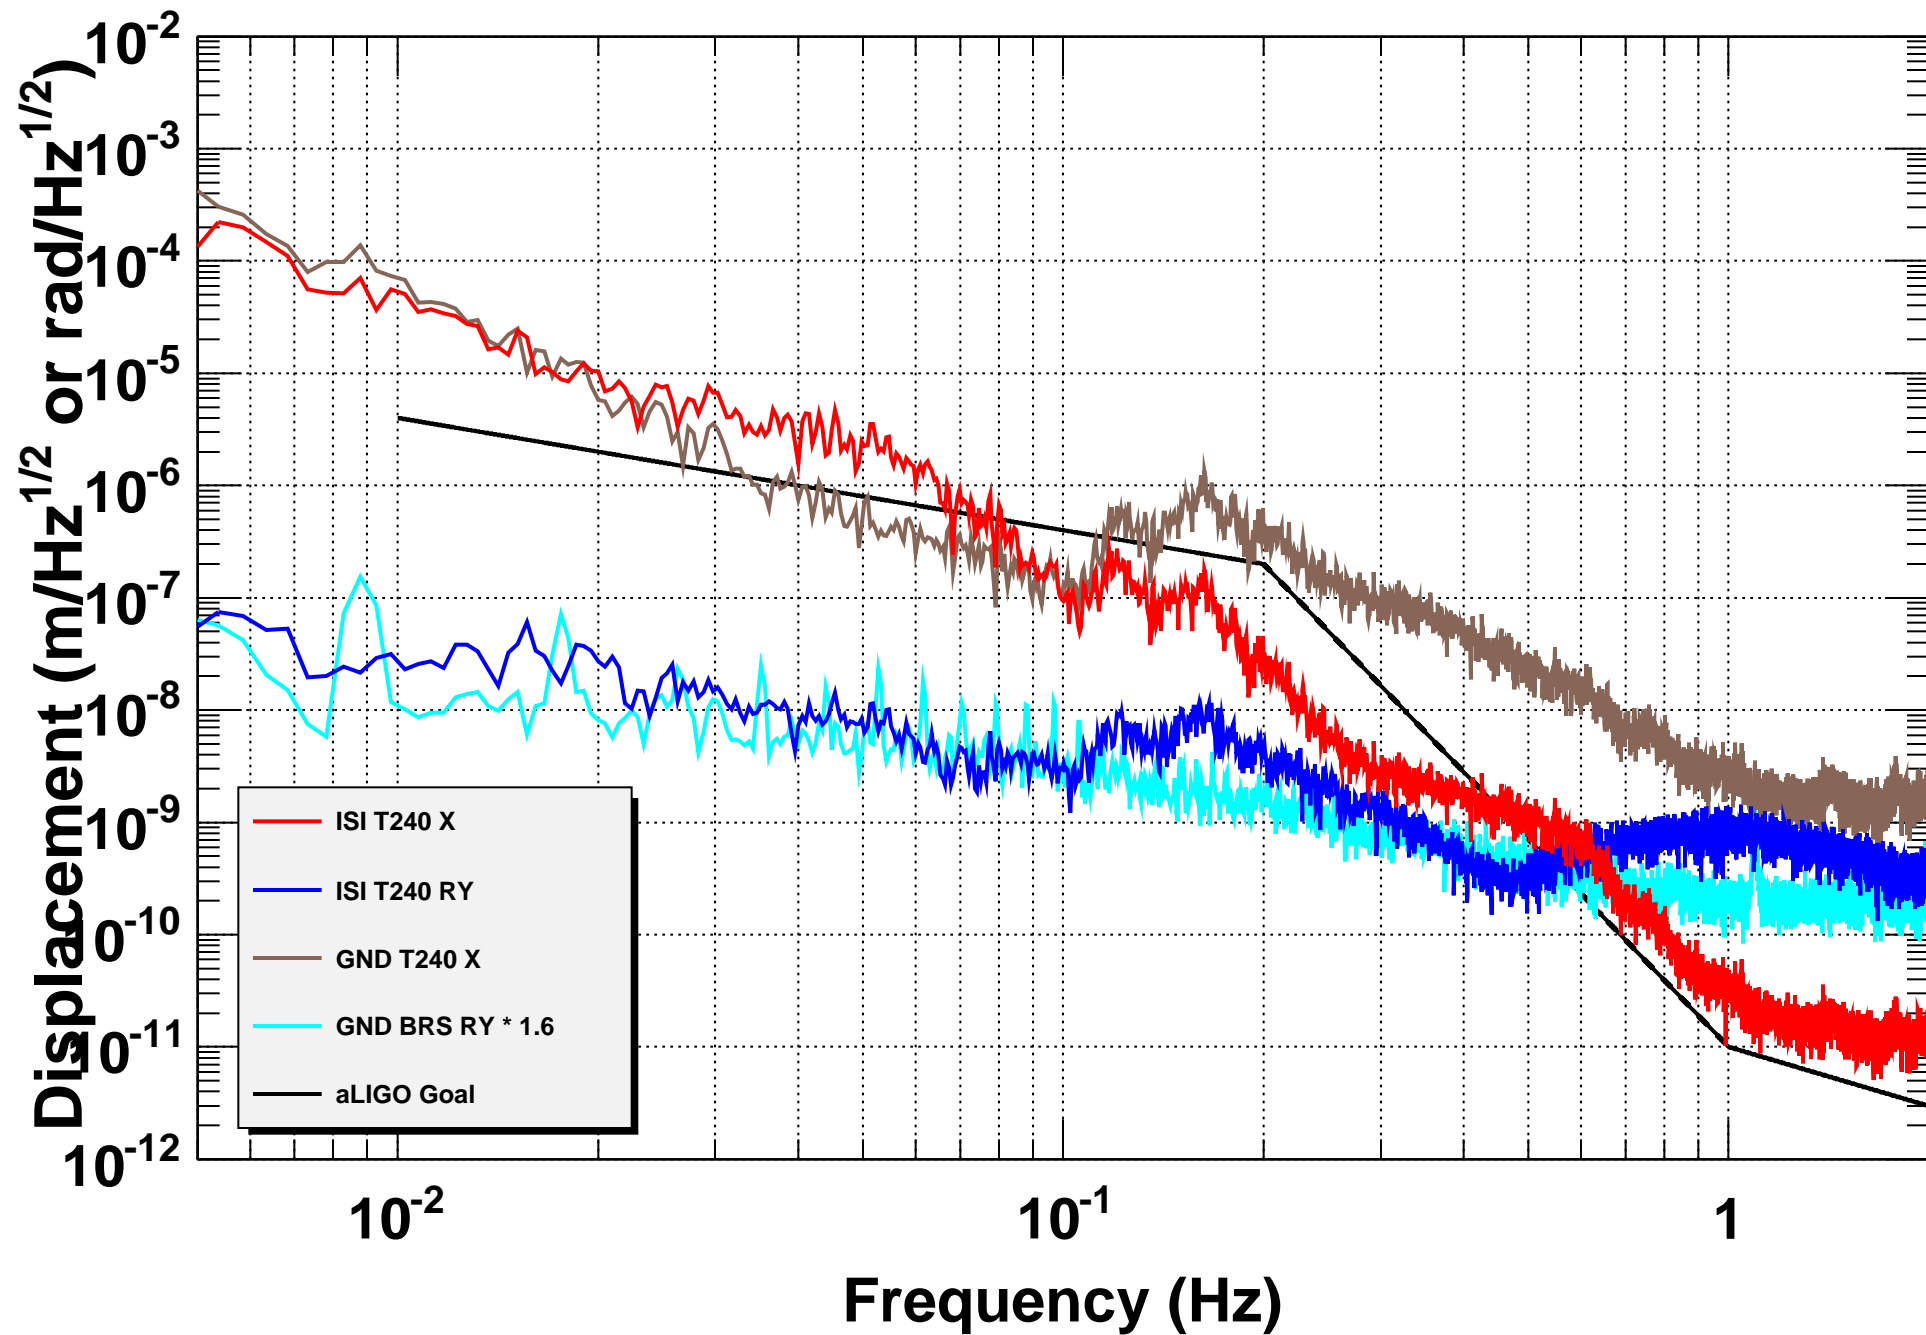

Amplitude Spectral Density

*T0=19/09/2014 20:34:25

*Avg=5

*BW=0.000732361

Coherence

T0=19/09/2014 20:34:25

Avg=5

BW=0.000732361