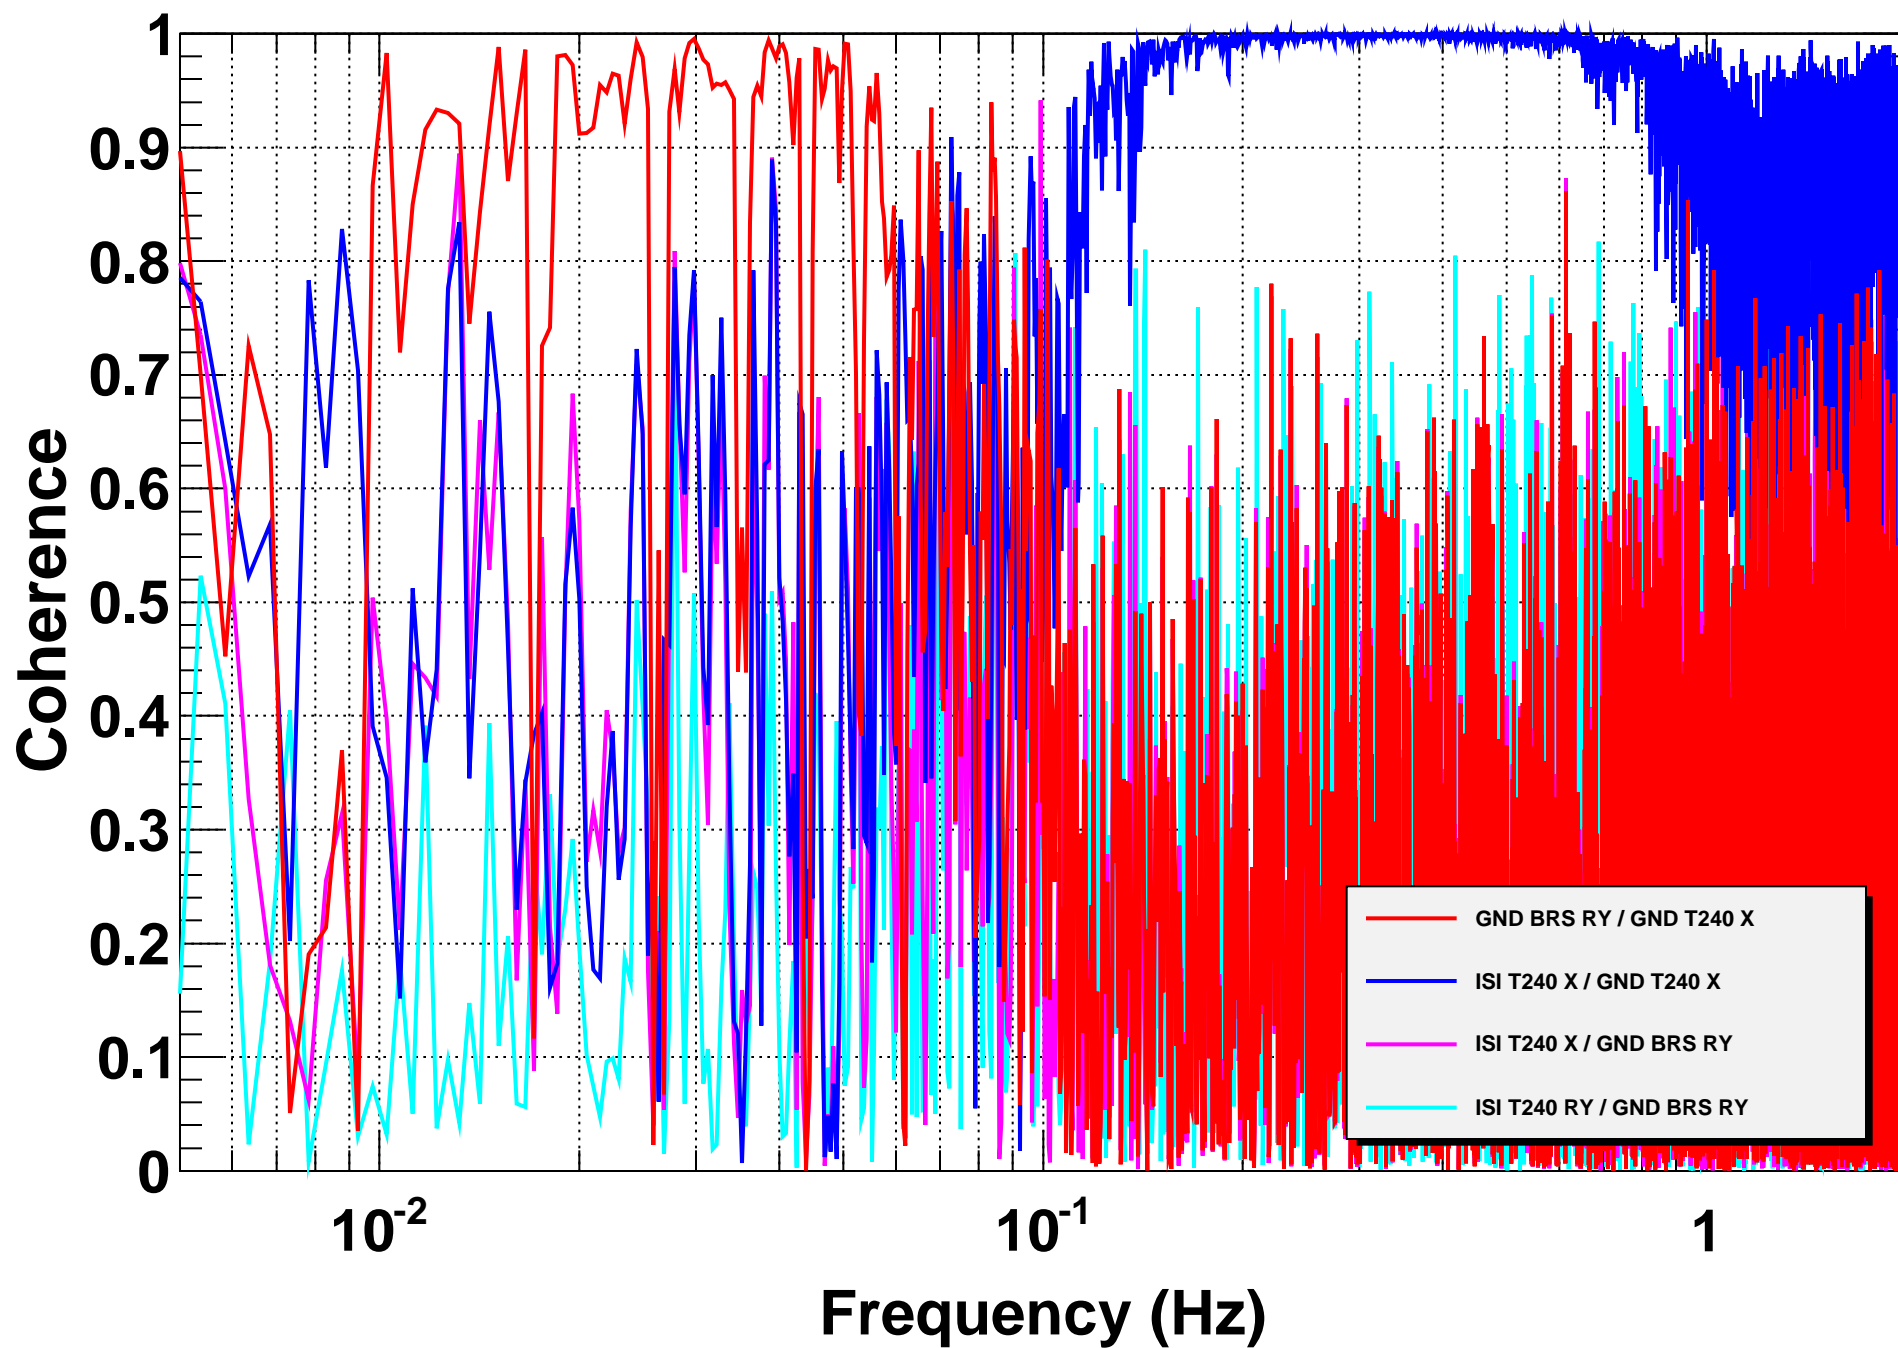

Amplitude Spectral Density

*T0=19/09/2014 20:34:25

*Avg=5

*BW=0.000732361

Coherence

T0=19/09/2014 20:34:25

Avg=5

BW=0.000732361