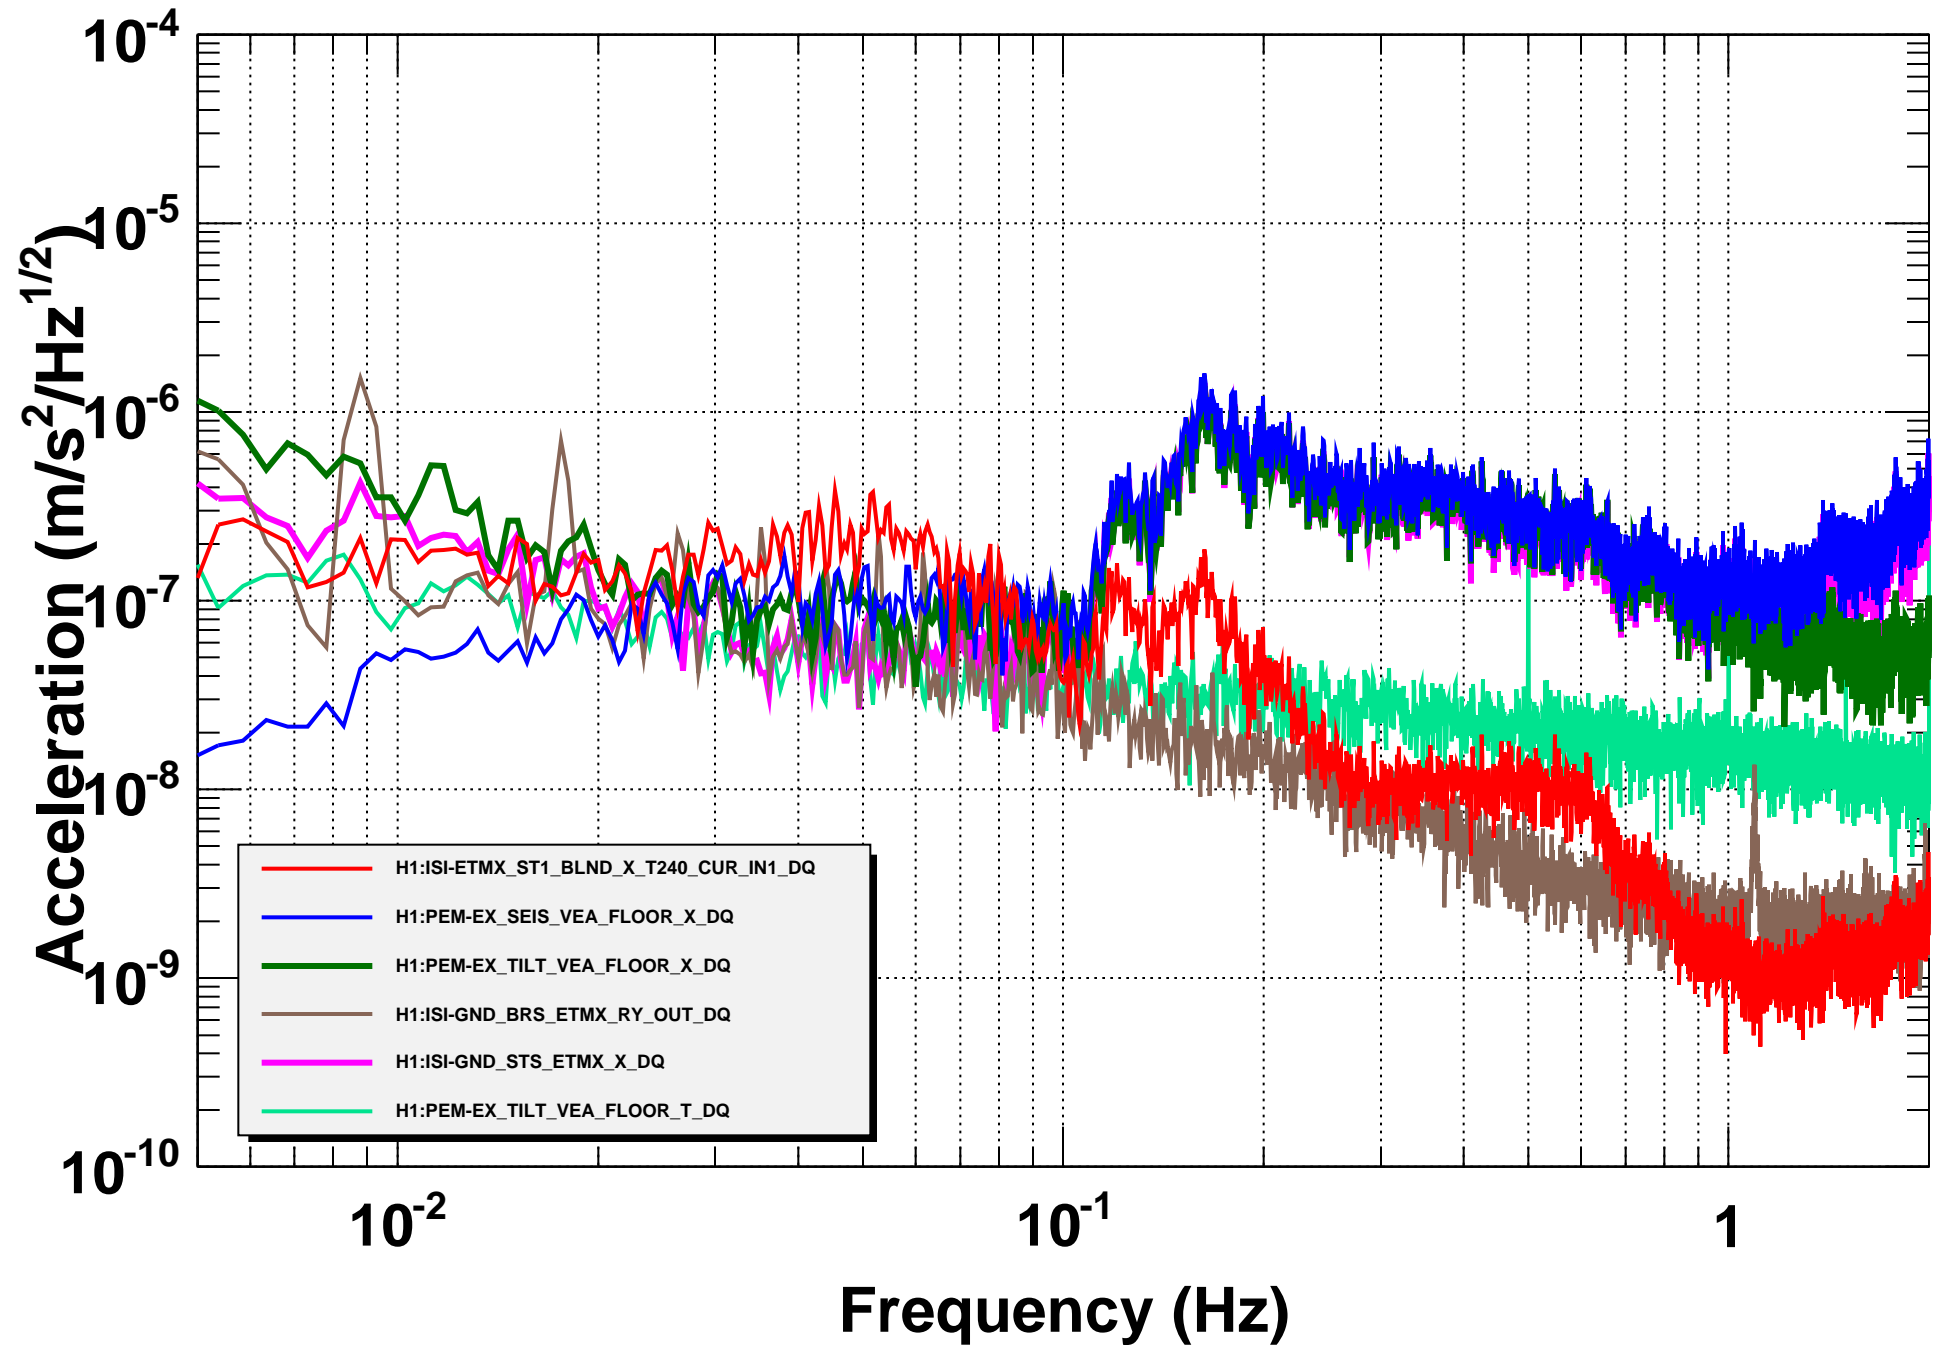

Amplitude Spectral Density

T0=19/09/2014 20:34:25

Avg=5

BW=0.000732361

Amplitude Spectral Density

T0=19/09/2014 20:34:25

Avg=5

BW=0.000732361

Amplitude Spectral Density

T0=19/09/2014 20:34:25

Avg=5

BW=0.000732361