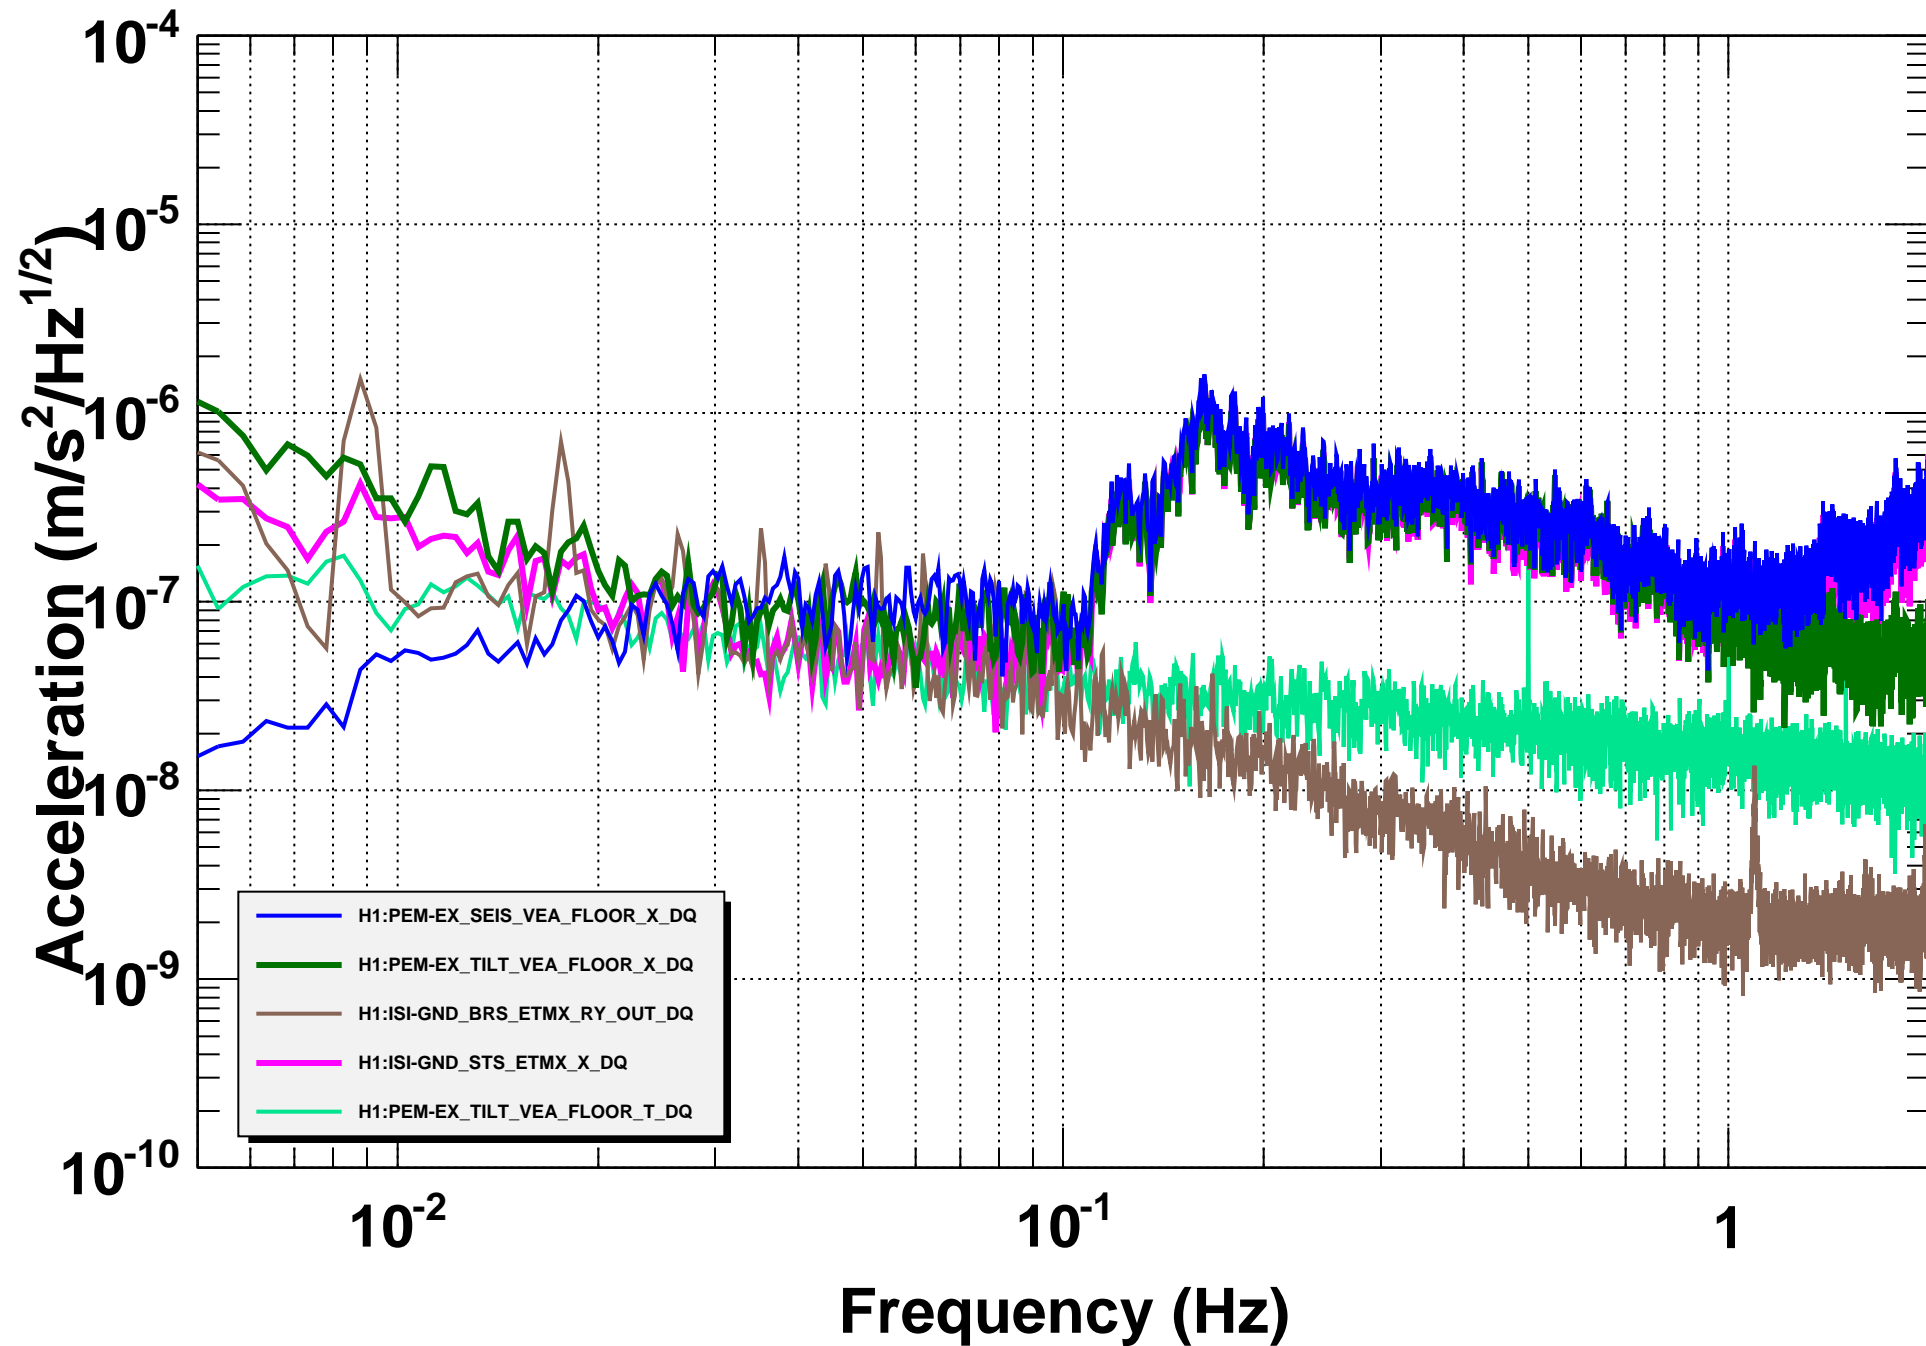

Amplitude Spectral Density

T0=19/09/2014 20:34:25

Avg=5

BW=0.000732361

Amplitude Spectral Density

T0=19/09/2014 20:34:25

Avg=5

BW=0.000732361

Amplitude Spectral Density

T0=19/09/2014 20:34:25

Avg=5

BW=0.000732361