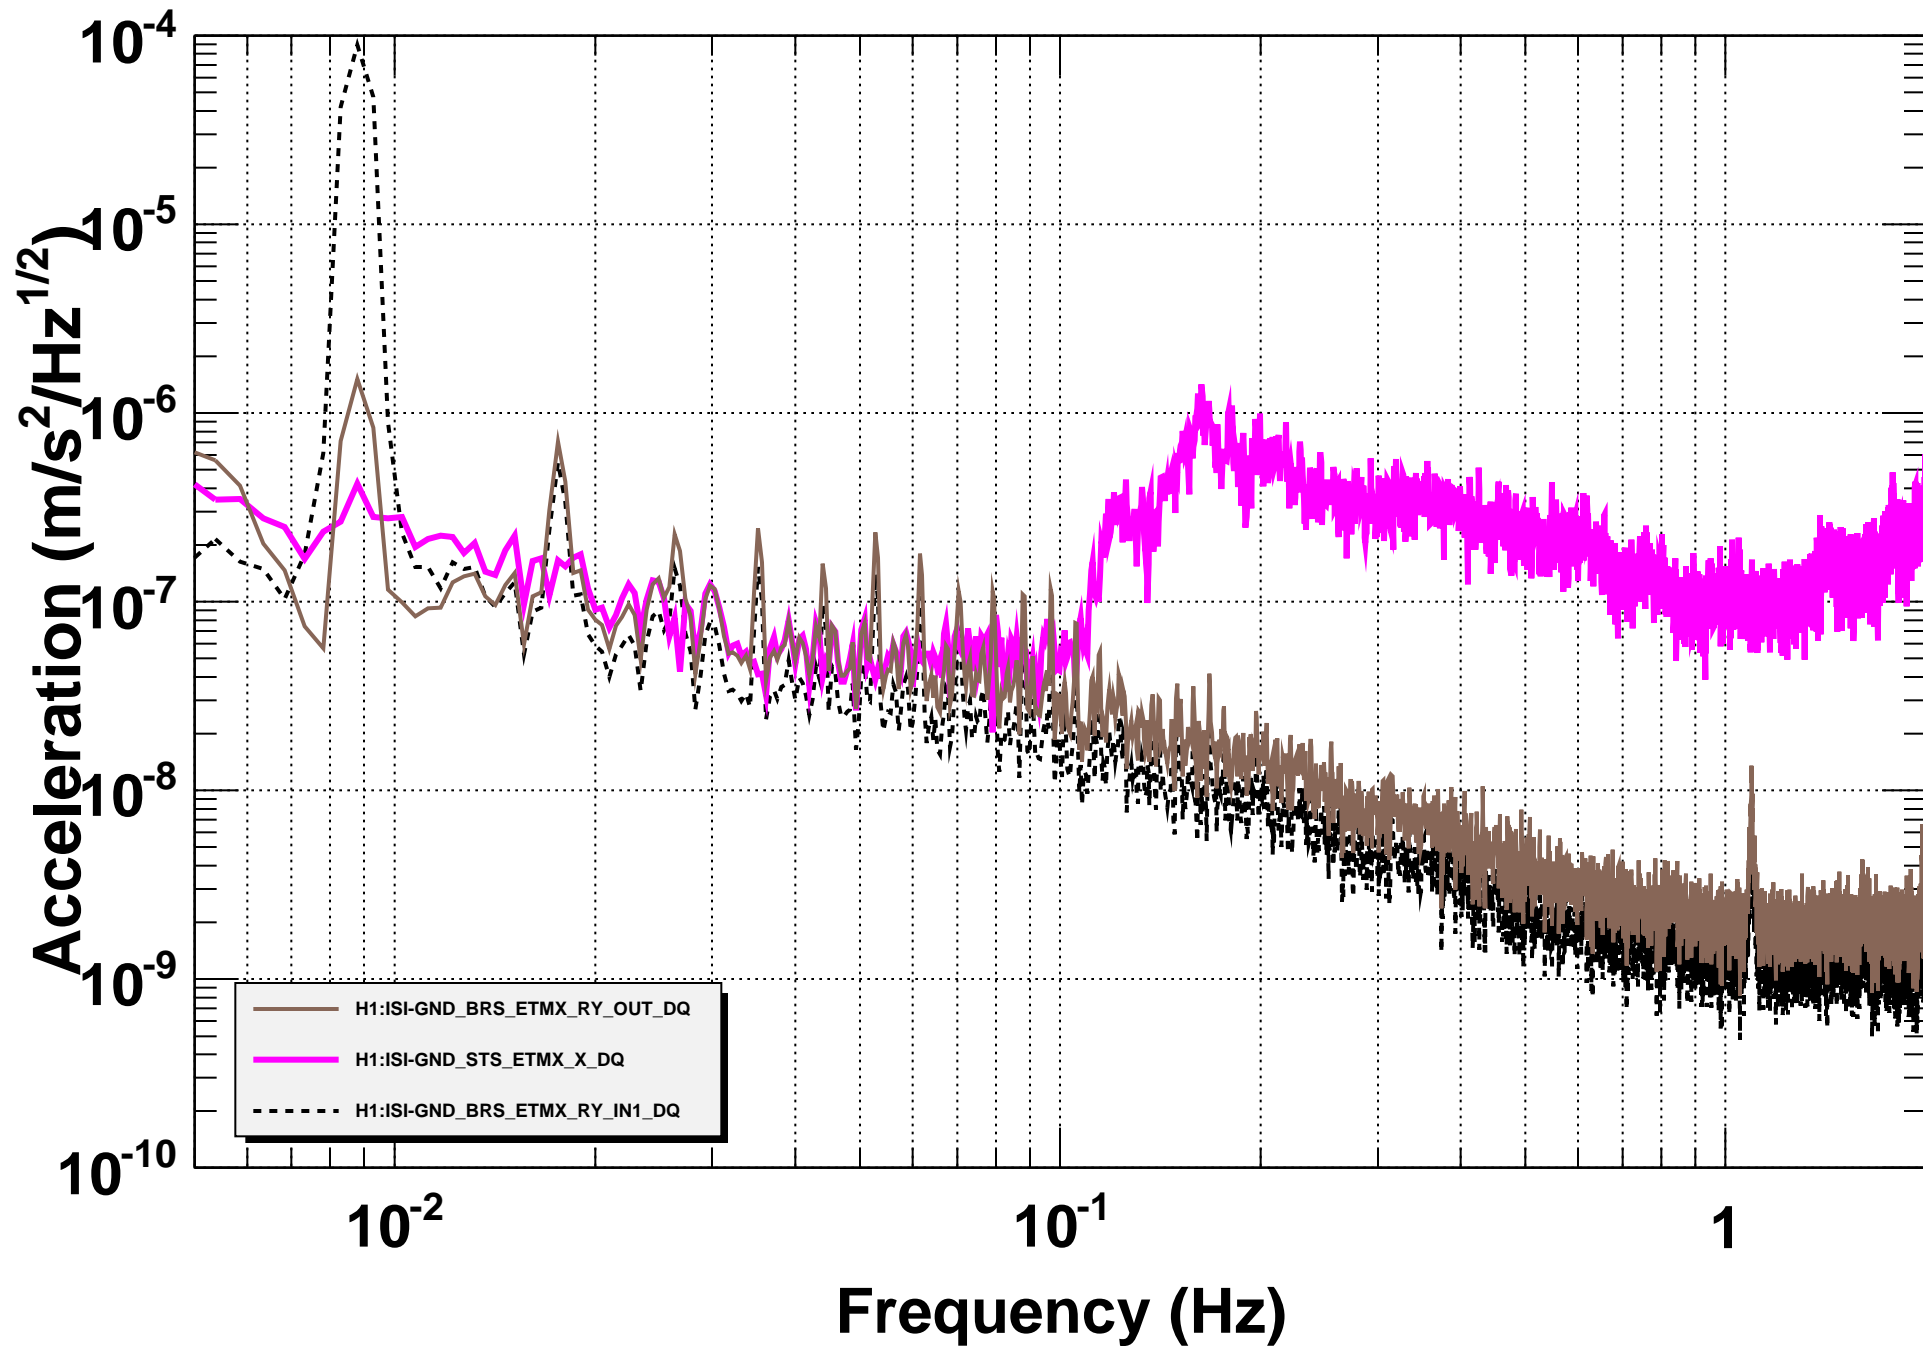

Amplitude Spectral Density

T0=19/09/2014 20:34:25

Avg=5

BW=0.000732361

Amplitude Spectral Density

T0=19/09/2014 20:34:25

Avg=5

BW=0.000732361

Amplitude Spectral Density

T0=19/09/2014 20:34:25

Avg=5

BW=0.000732361