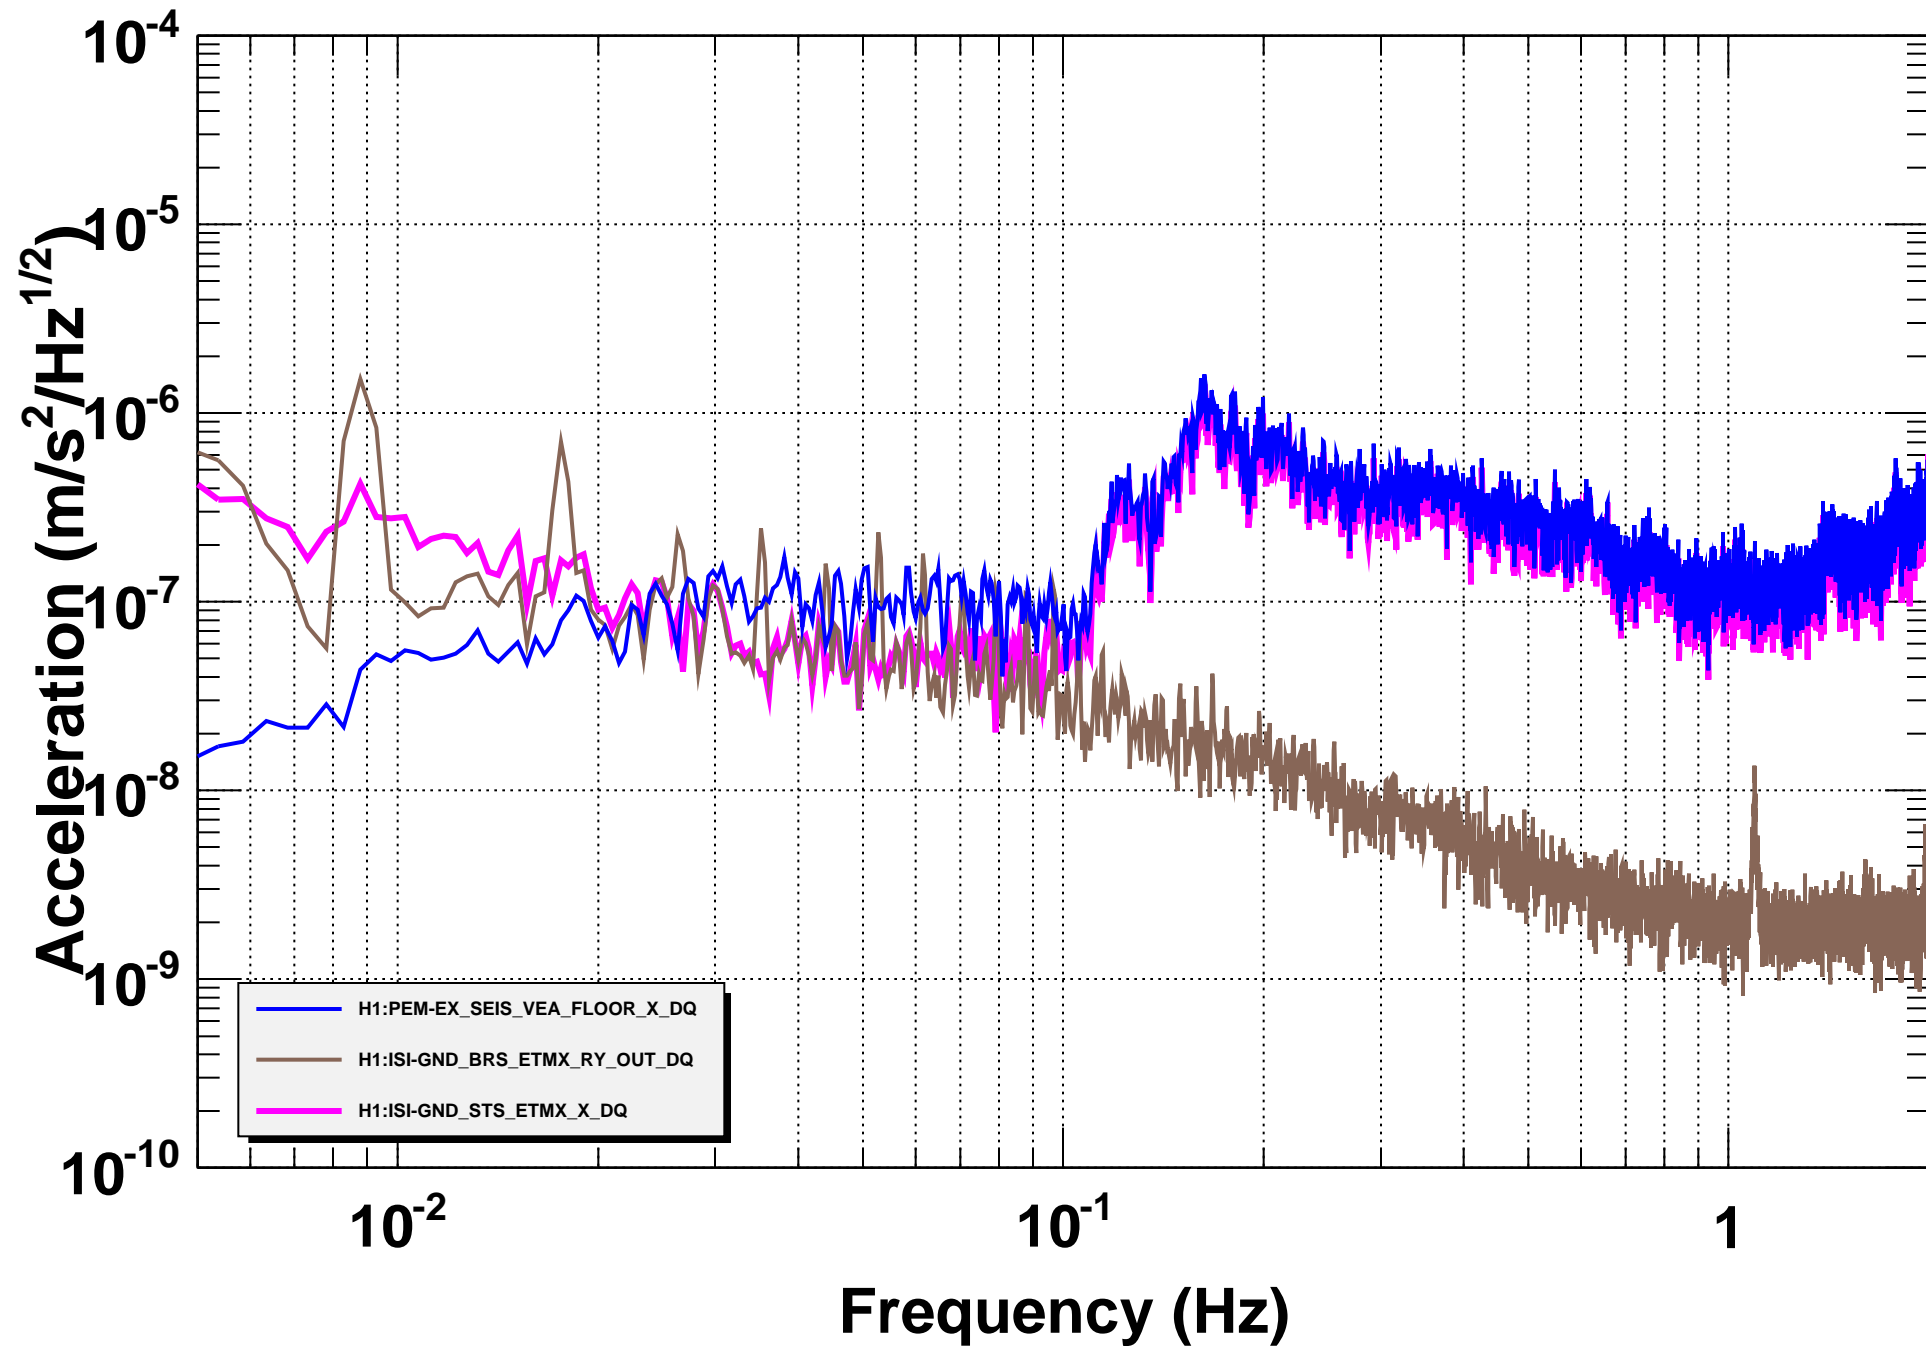

Amplitude Spectral Density

T0=19/09/2014 20:34:25

Avg=5

BW=0.000732361

Amplitude Spectral Density

T0=19/09/2014 20:34:25

Avg=5

BW=0.000732361

Amplitude Spectral Density

T0=19/09/2014 20:34:25

Avg=5

BW=0.000732361