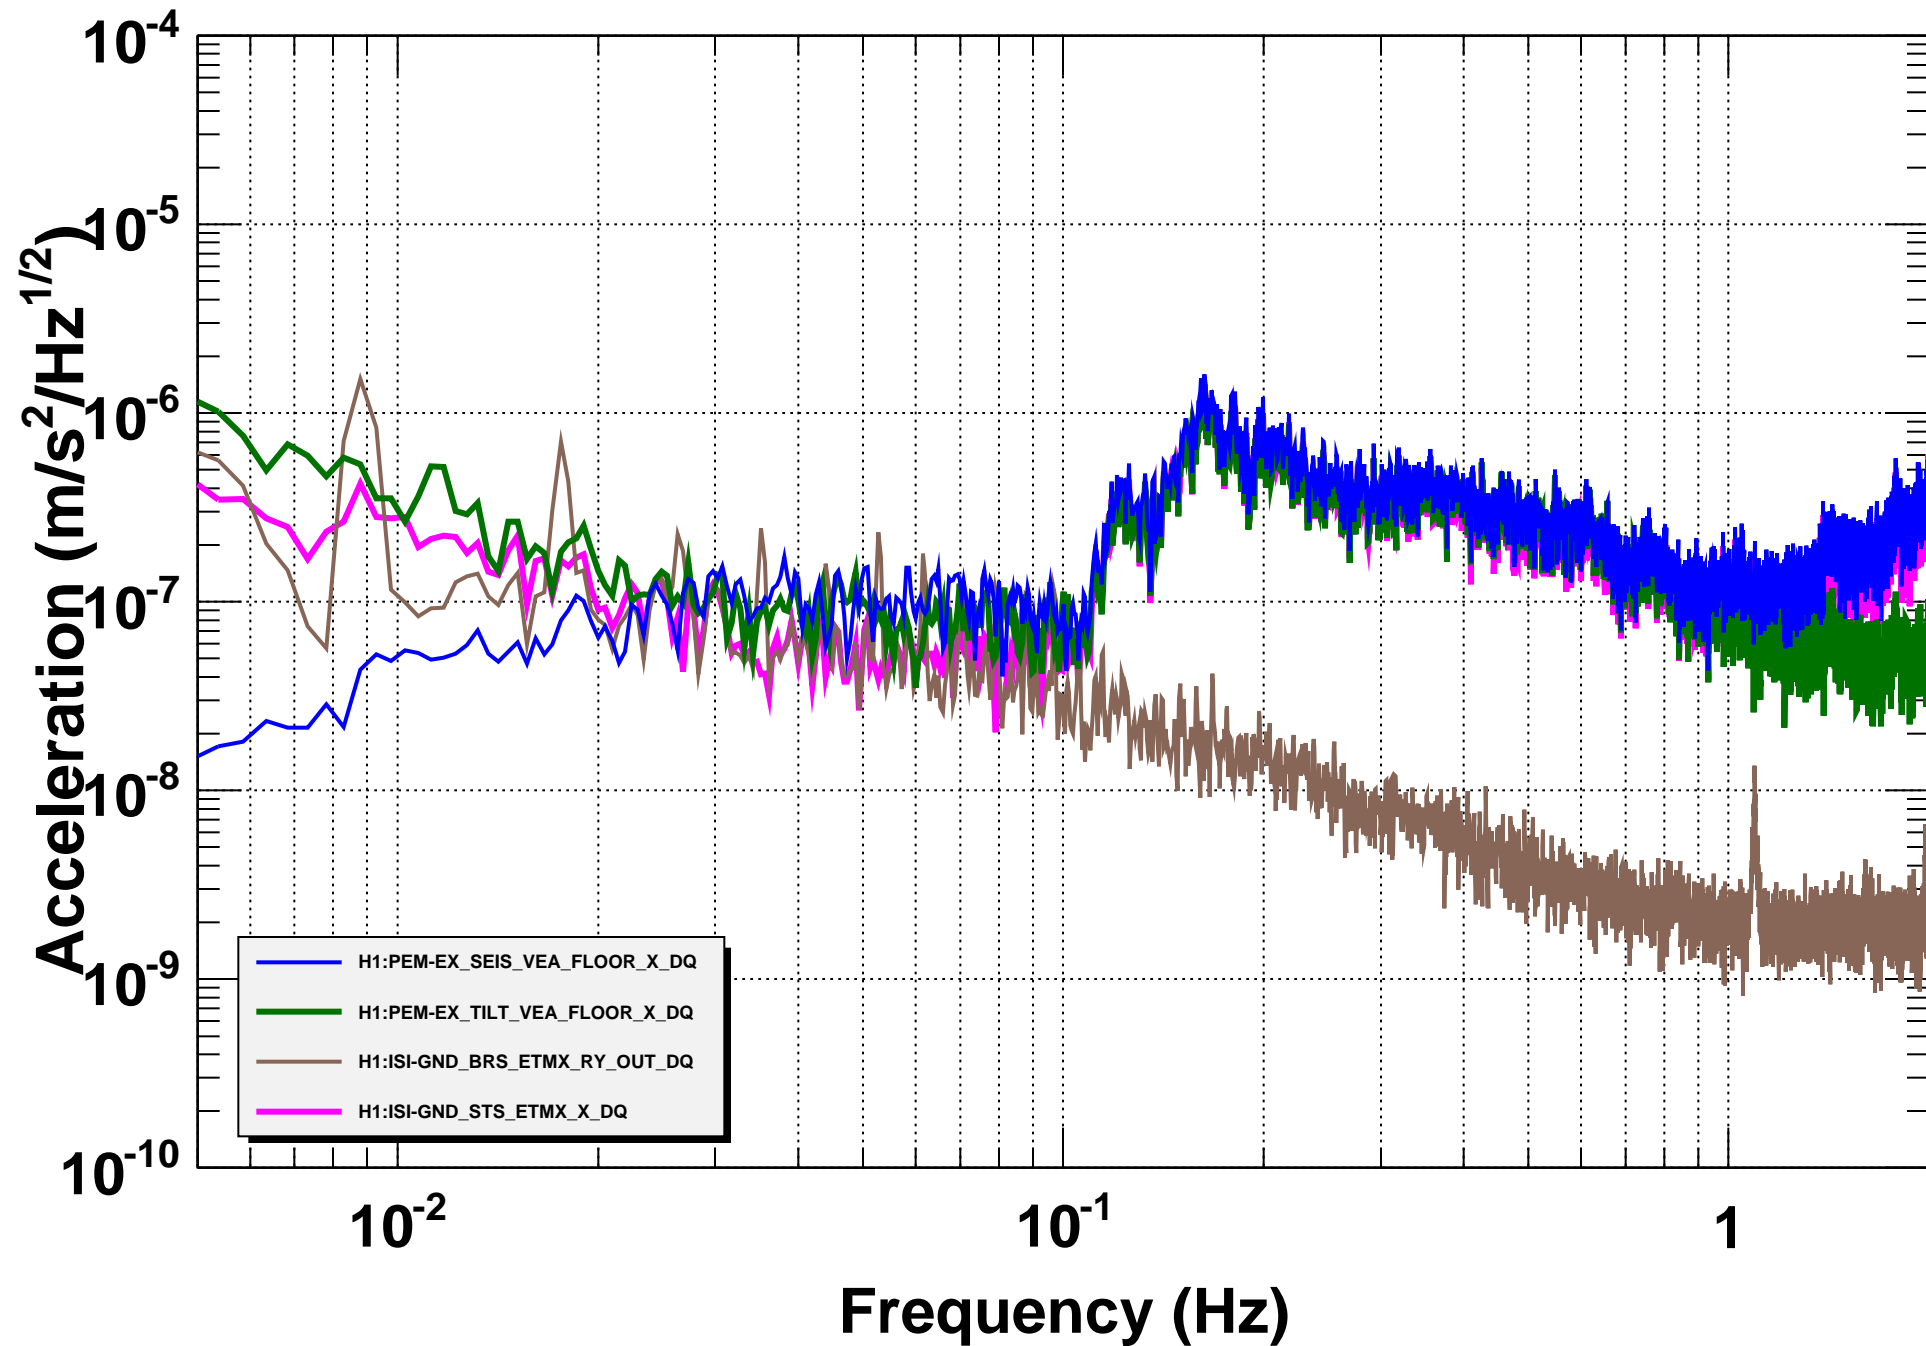

Amplitude Spectral Density

T0=19/09/2014 20:34:25

Avg=5

BW=0.000732361

Amplitude Spectral Density

T0=19/09/2014 20:34:25

Avg=5

BW=0.000732361

Amplitude Spectral Density

T0=19/09/2014 20:34:25

Avg=5

BW=0.000732361