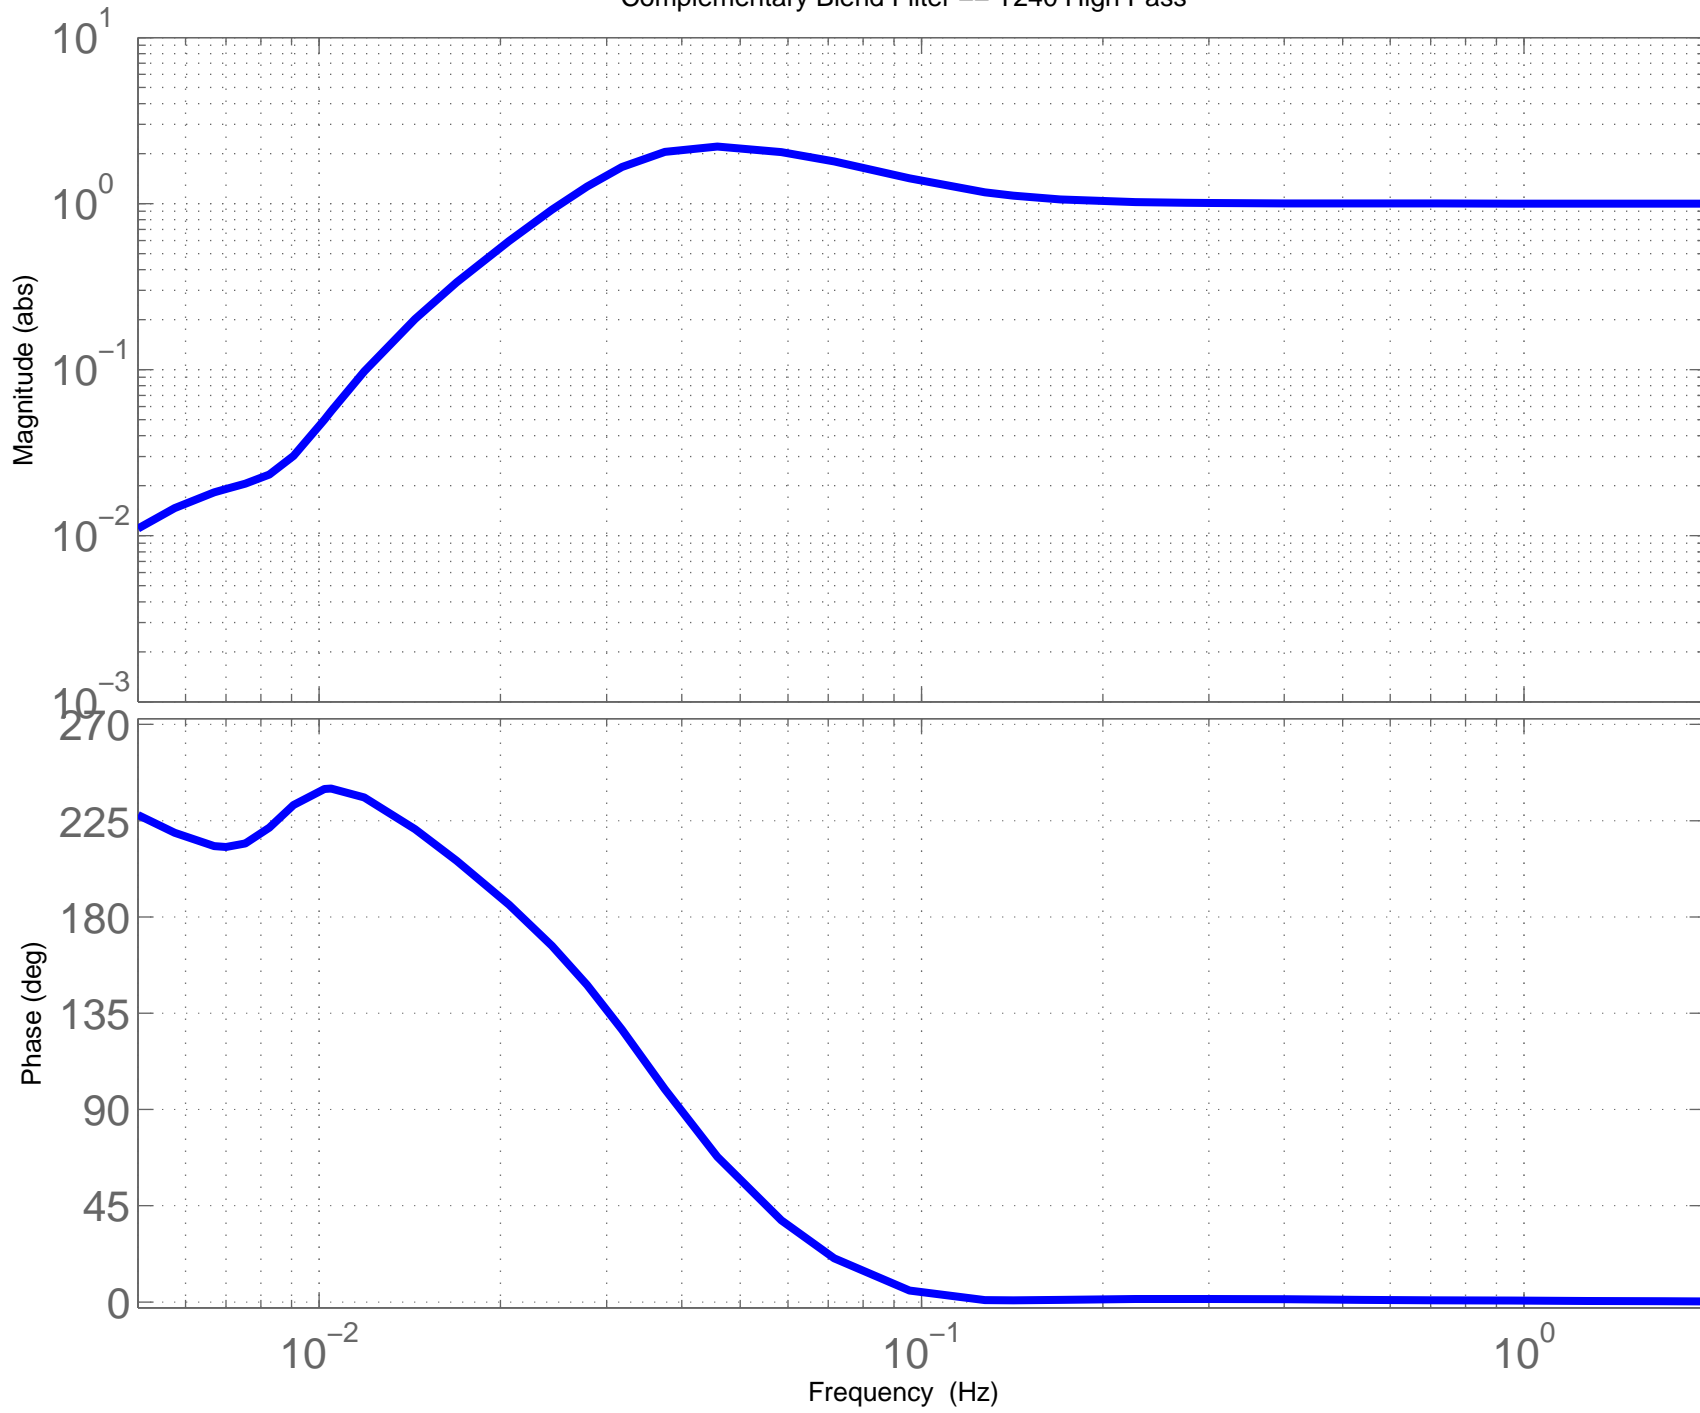

Complementary Blend Filter -- T240 High Pass

Complementary Blend Filter -- T240 High Pass

T0=20/09/2014 02:44:54

H1ISIETMX.txt

Complementary Blend Filter -- T240 High Pass

T0=20/09/2014 02:44:54

H1ISIETMX.txt