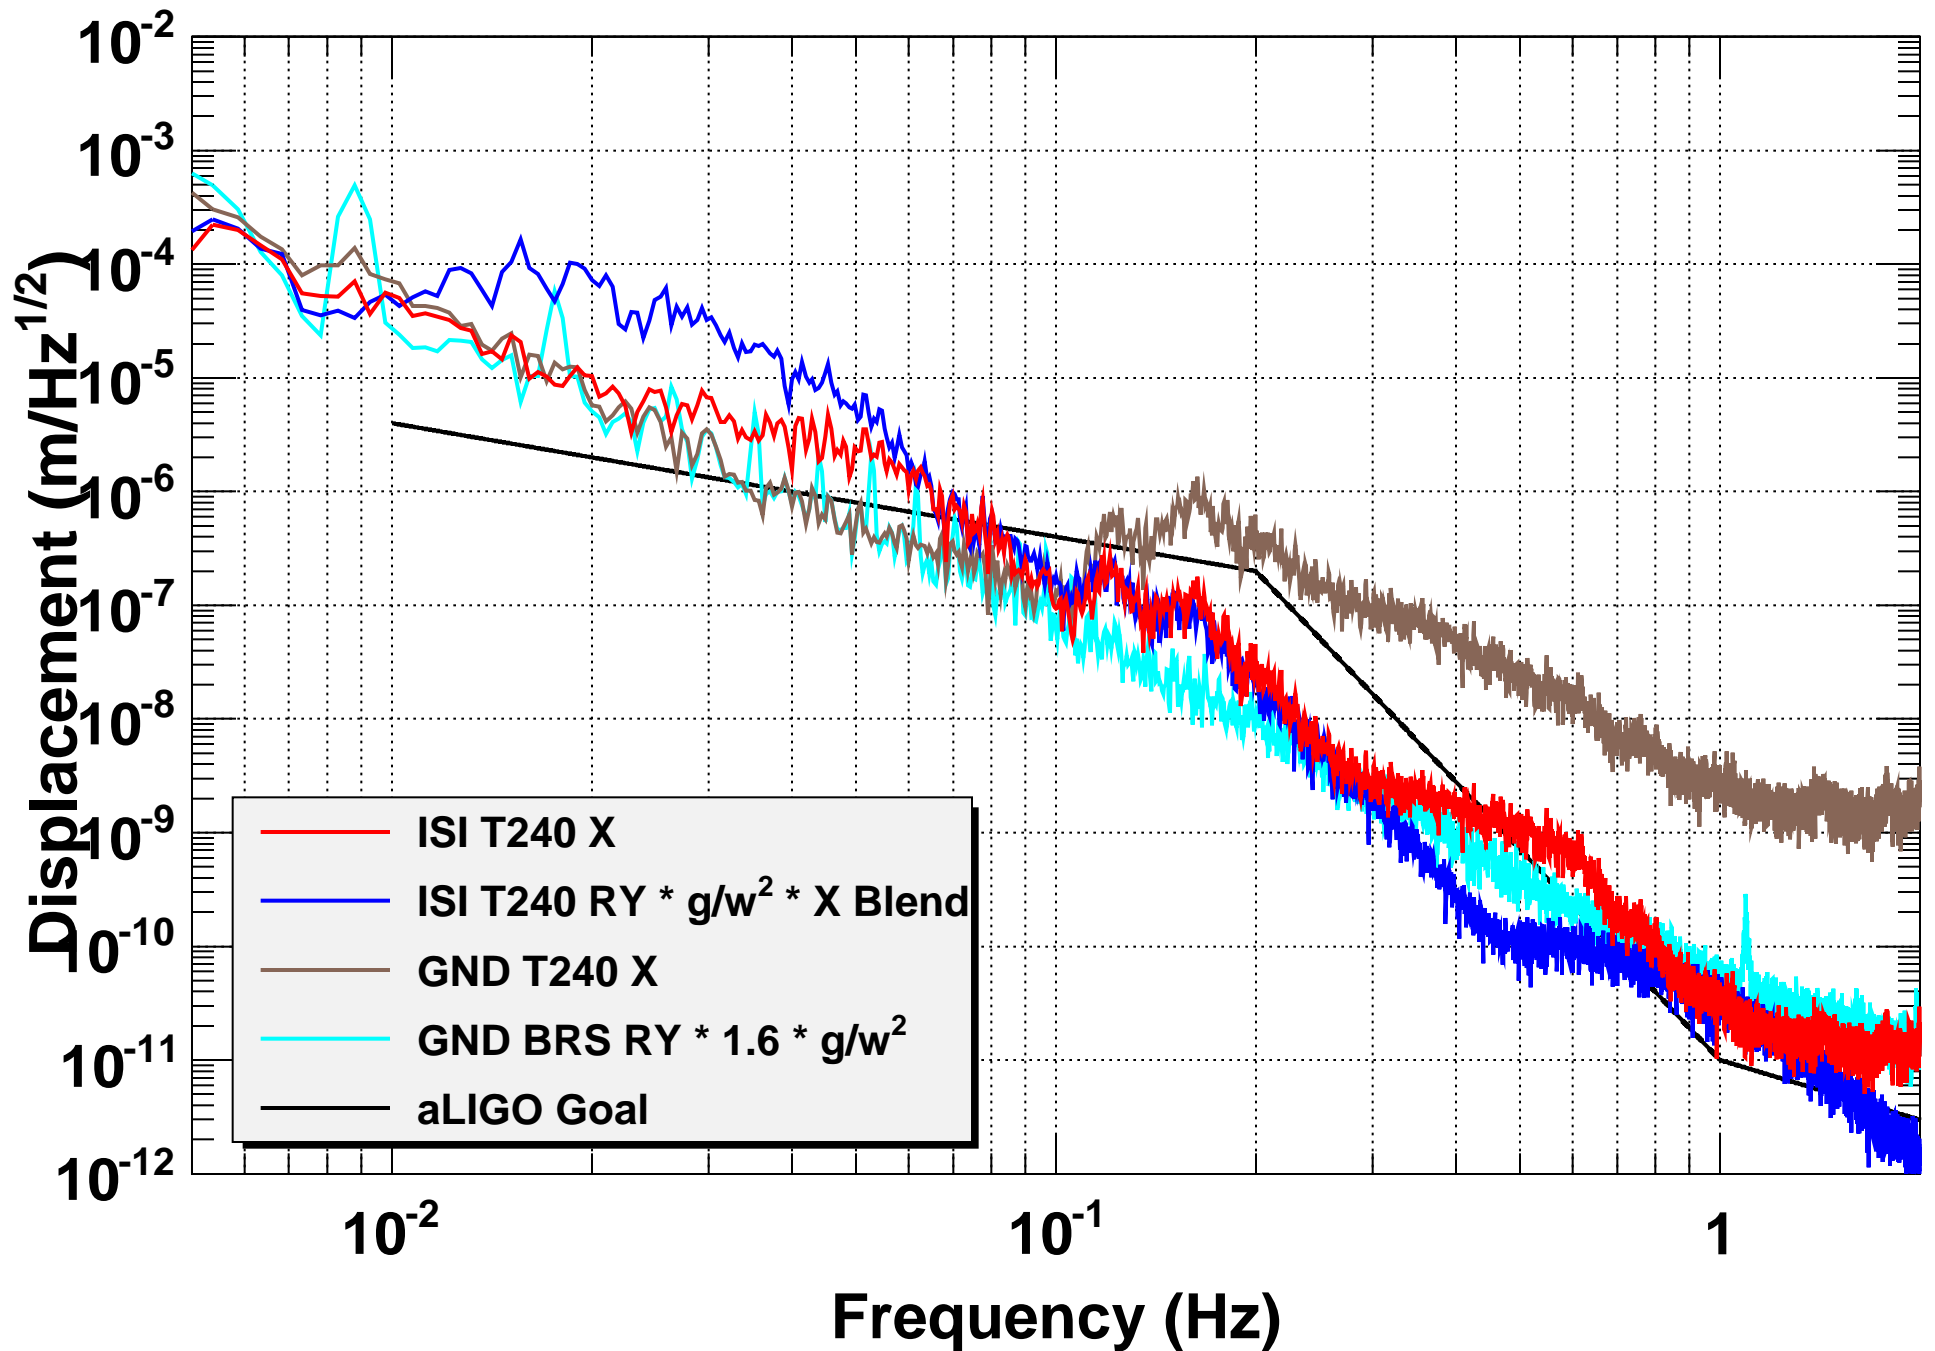

Amplitude Spectral Density

*T0=19/09/2014 20:34:25

*Avg=5

*BW=0.000732361

Amplitude Spectral Density

*T0=19/09/2014 20:34:25

*Avg=5

*BW=0.000732361

Amplitude Spectral Density

*T0=19/09/2014 20:34:25

Avg=5

*BW=0.000732361

Coherence

T0=19/09/2014 20:34:25

Avg=5

BW=0.000732361