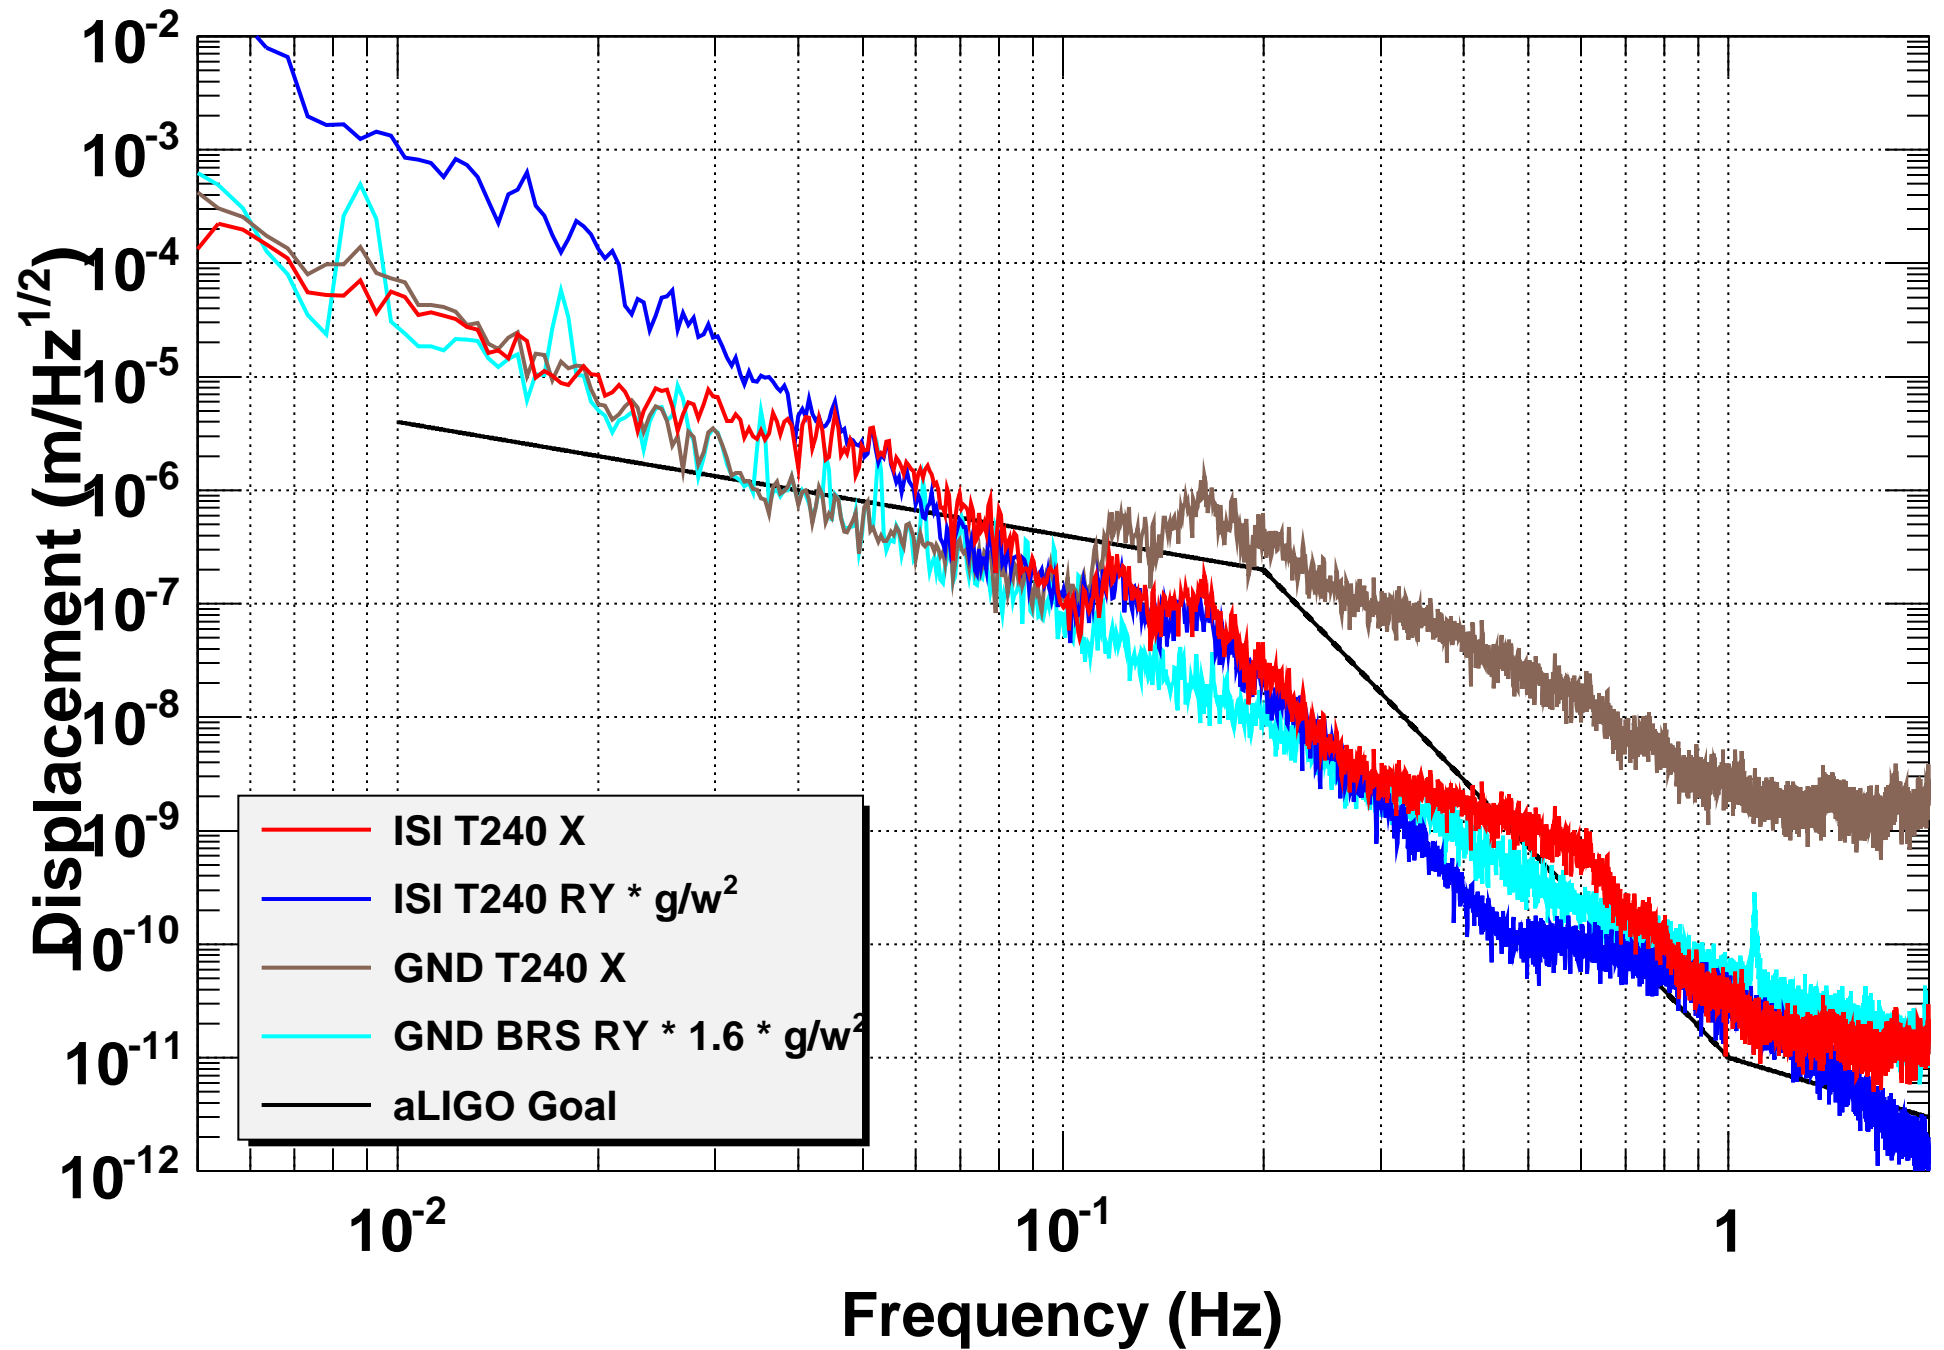

Amplitude Spectral Density

*T0=19/09/2014 20:34:25

*Avg=5

*BW=0.000732361

Amplitude Spectral Density

*T0=19/09/2014 20:34:25

*Avg=5

*BW=0.000732361

Amplitude Spectral Density

*T0=19/09/2014 20:34:25

Avg=5

*BW=0.000732361

Coherence

T0=19/09/2014 20:34:25

Avg=5

BW=0.000732361