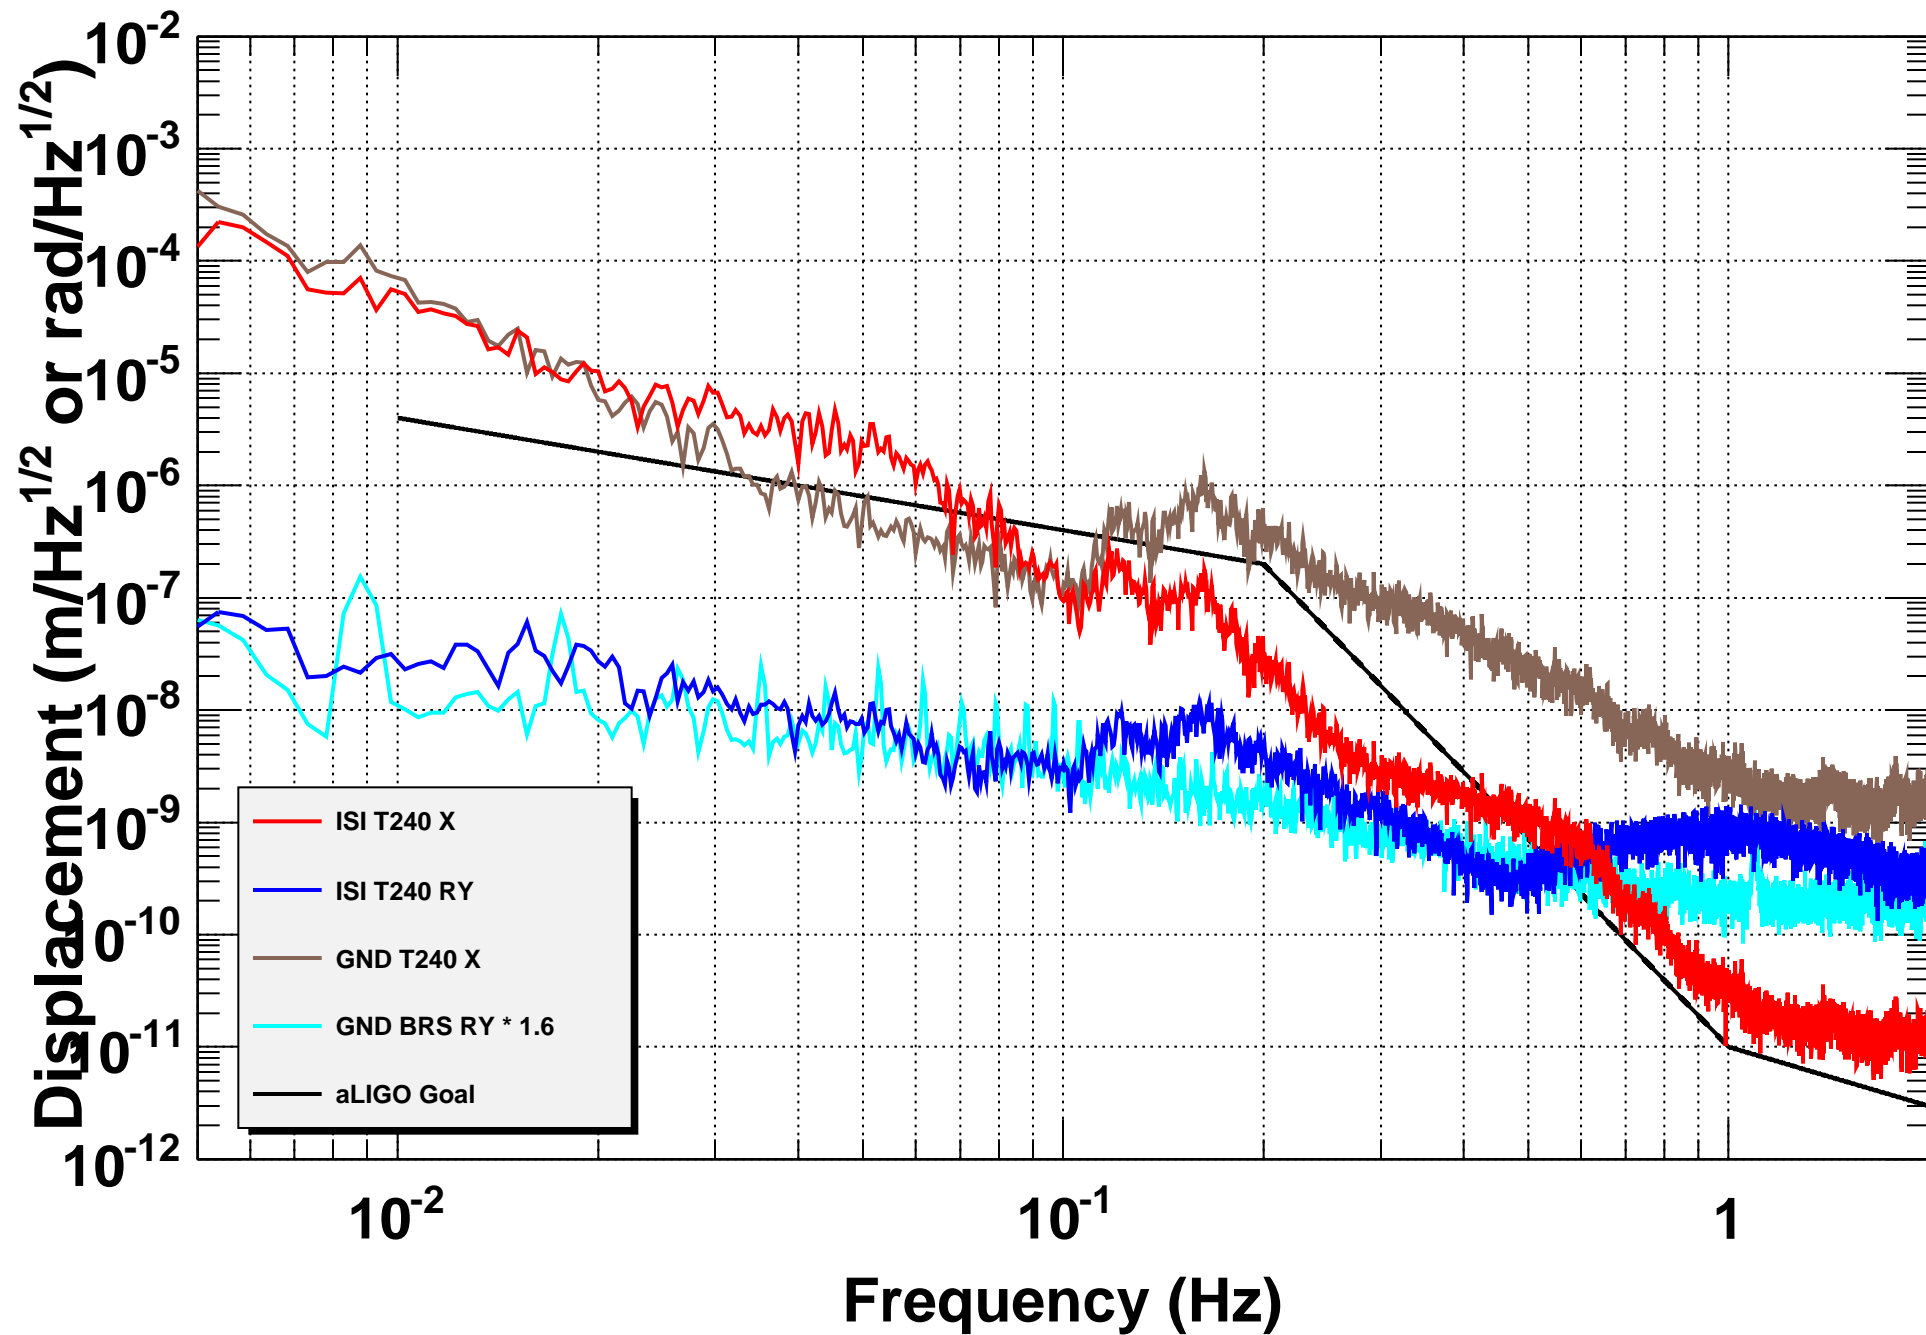

Amplitude Spectral Density

*T0=19/09/2014 20:34:25

*Avg=5

*BW=0.000732361

Amplitude Spectral Density

*T0=19/09/2014 20:34:25

*Avg=5

*BW=0.000732361

Amplitude Spectral Density

*T0=19/09/2014 20:34:25

Avg=5

*BW=0.000732361

Coherence

T0=19/09/2014 20:34:25

Avg=5

BW=0.000732361