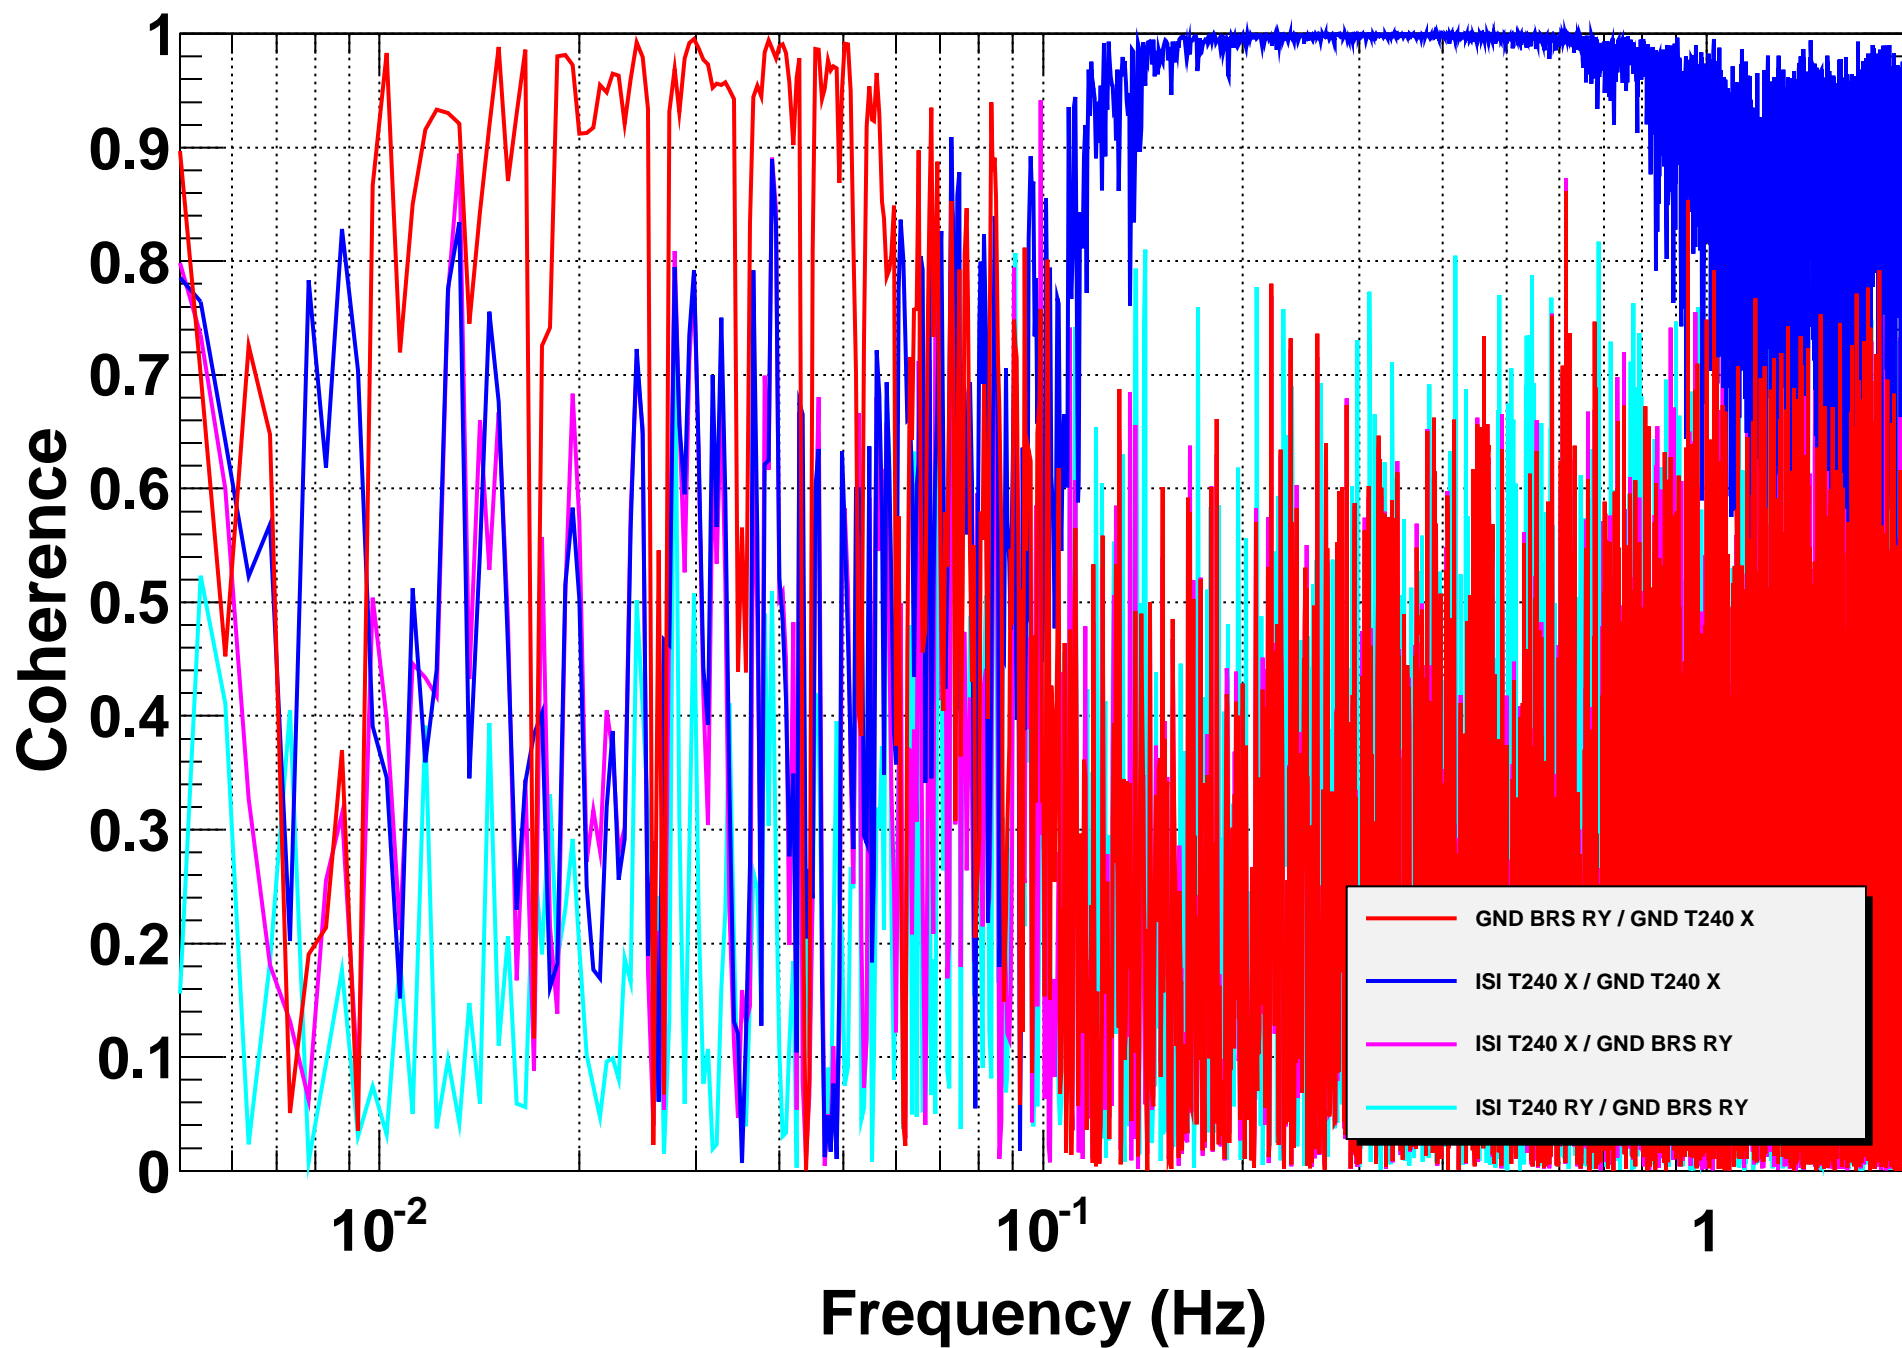

Amplitude Spectral Density

*T0=19/09/2014 20:34:25

*Avg=5

*BW=0.000732361

Amplitude Spectral Density

*T0=19/09/2014 20:34:25

*Avg=5

*BW=0.000732361

Amplitude Spectral Density

*T0=19/09/2014 20:34:25

Avg=5

*BW=0.000732361

Coherence

T0=19/09/2014 20:34:25

Avg=5

BW=0.000732361