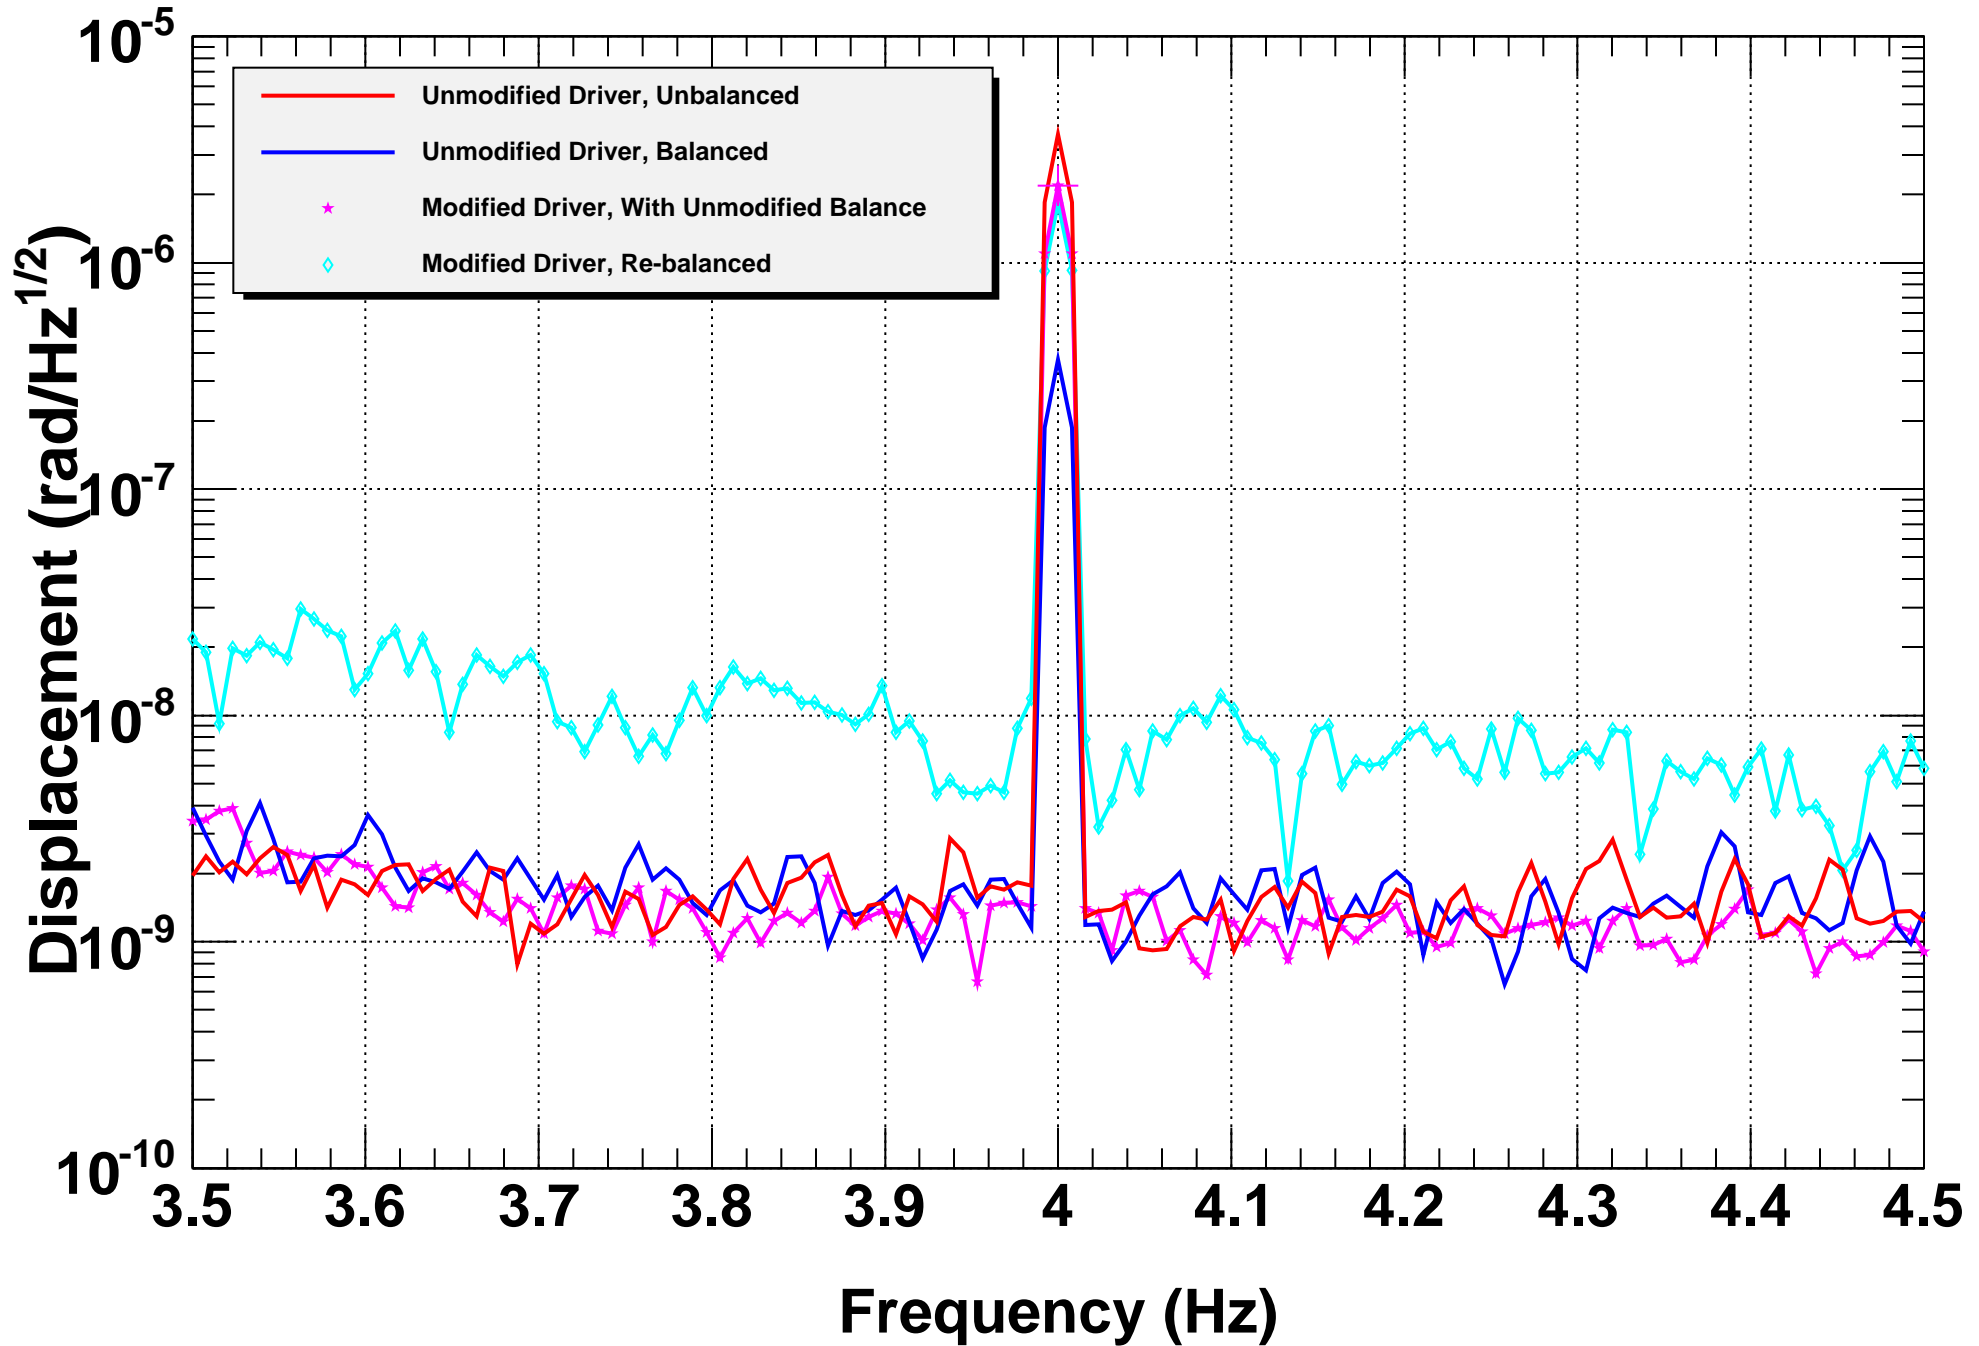

# Amplitude Spectral Density -- M3 PITCH Balance

\*T0=22/09/2014 19:37:48

\*Avg=10

BW=0.0117187

# Coherence - PITCH

**\*T0=05/08/2014 04:41:39**

**\*Avg=10**

**BW=0.0117187**

# Amplitude Spectral Density -- M3 YAW Balance

\*T0=05/08/2014 04:41:39

\*Avg=10

BW=0.0117187