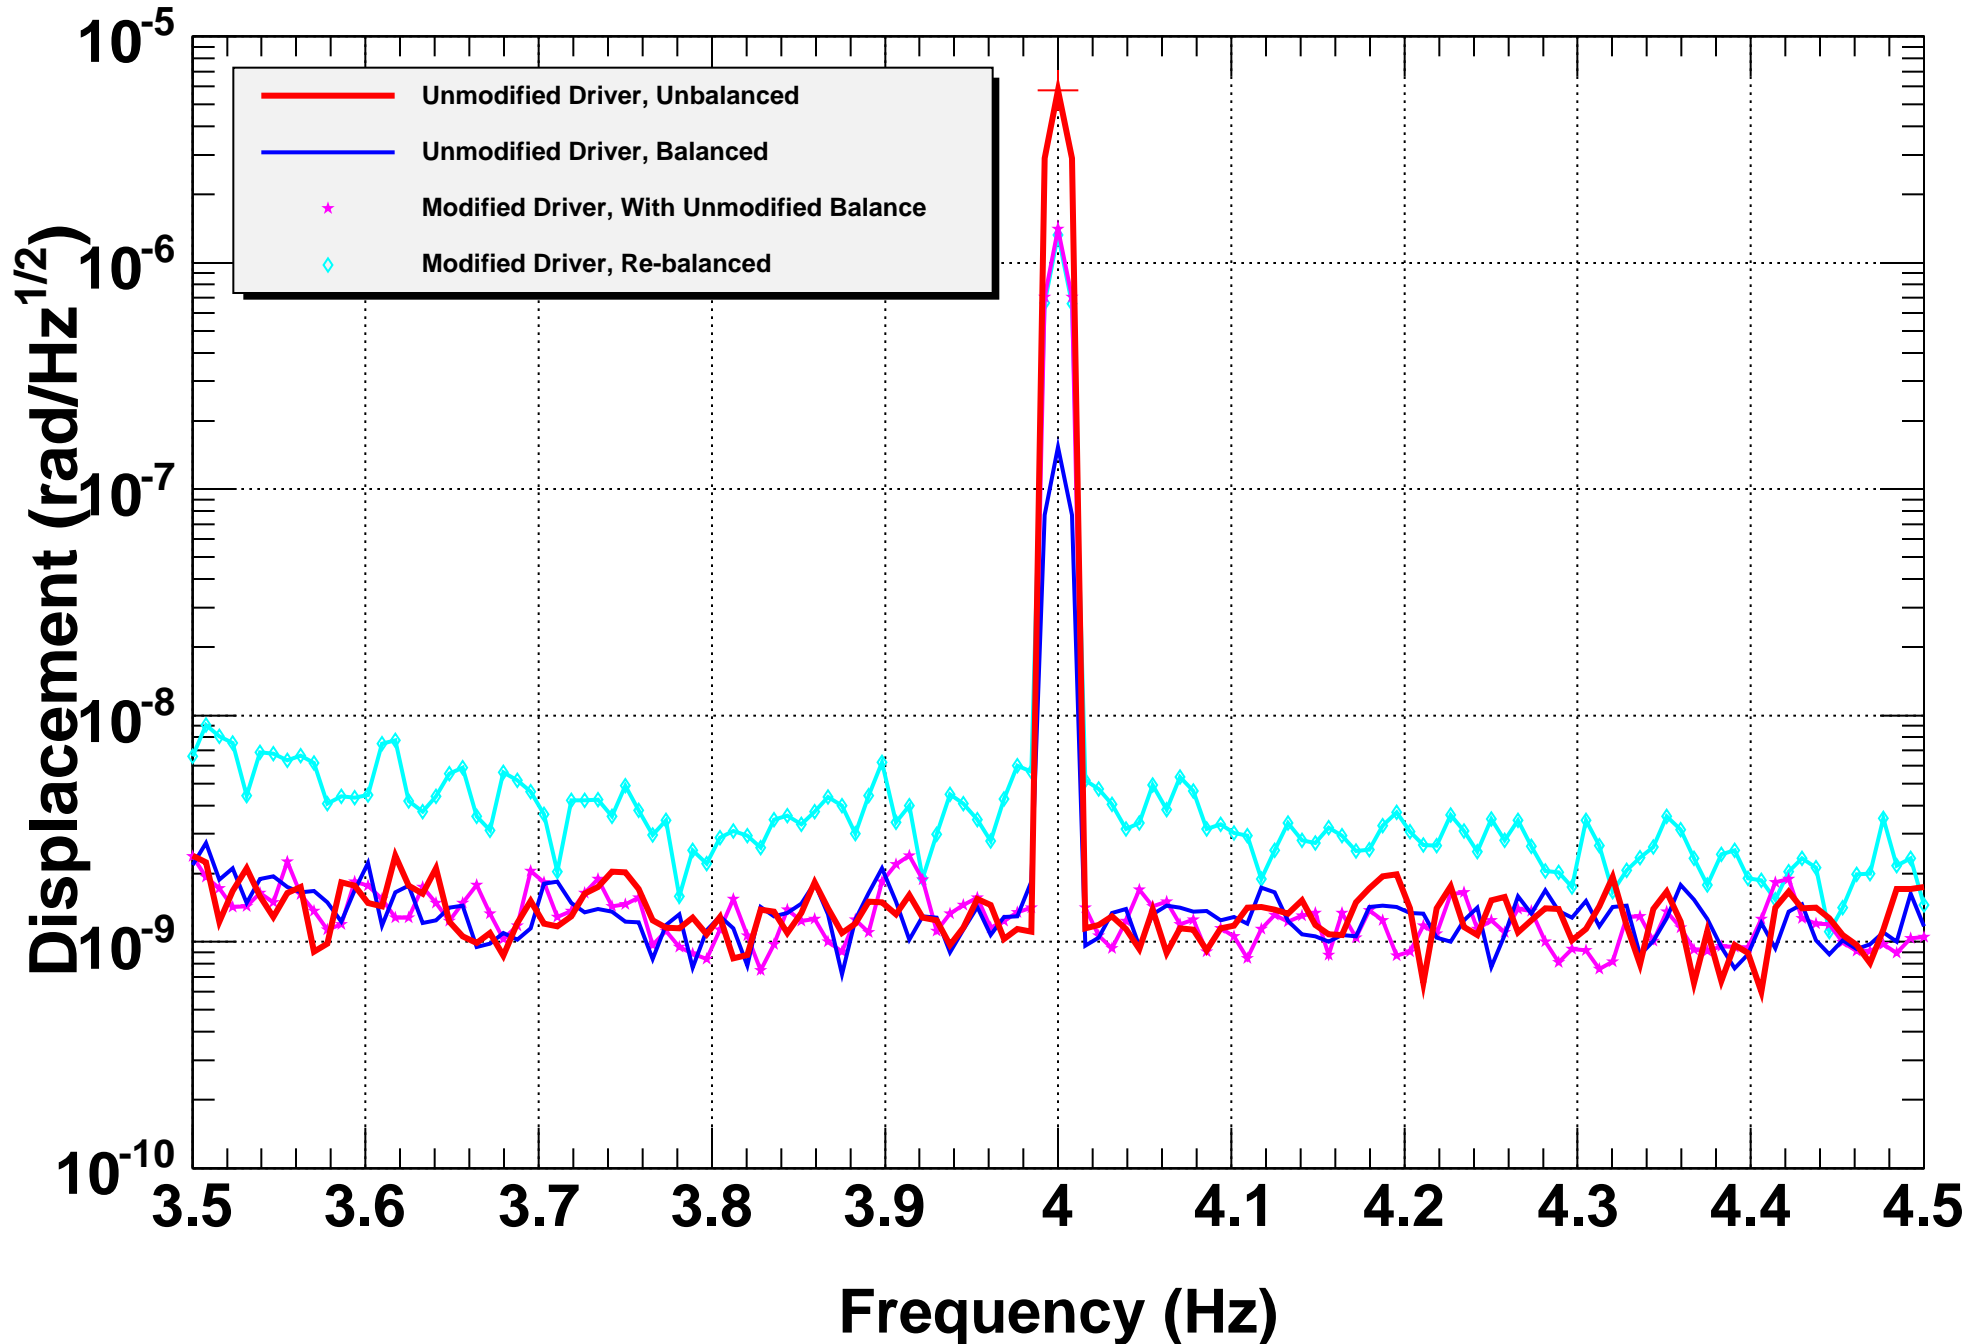

# Coherence - PITCH

**\*T0=05/08/2014 04:41:39**

**\*Avg=10**

**BW=0.0117187**

# Amplitude Spectral Density -- M3 YAW Balance

\*T0=05/08/2014 04:41:39

\*Avg=10

BW=0.0117187