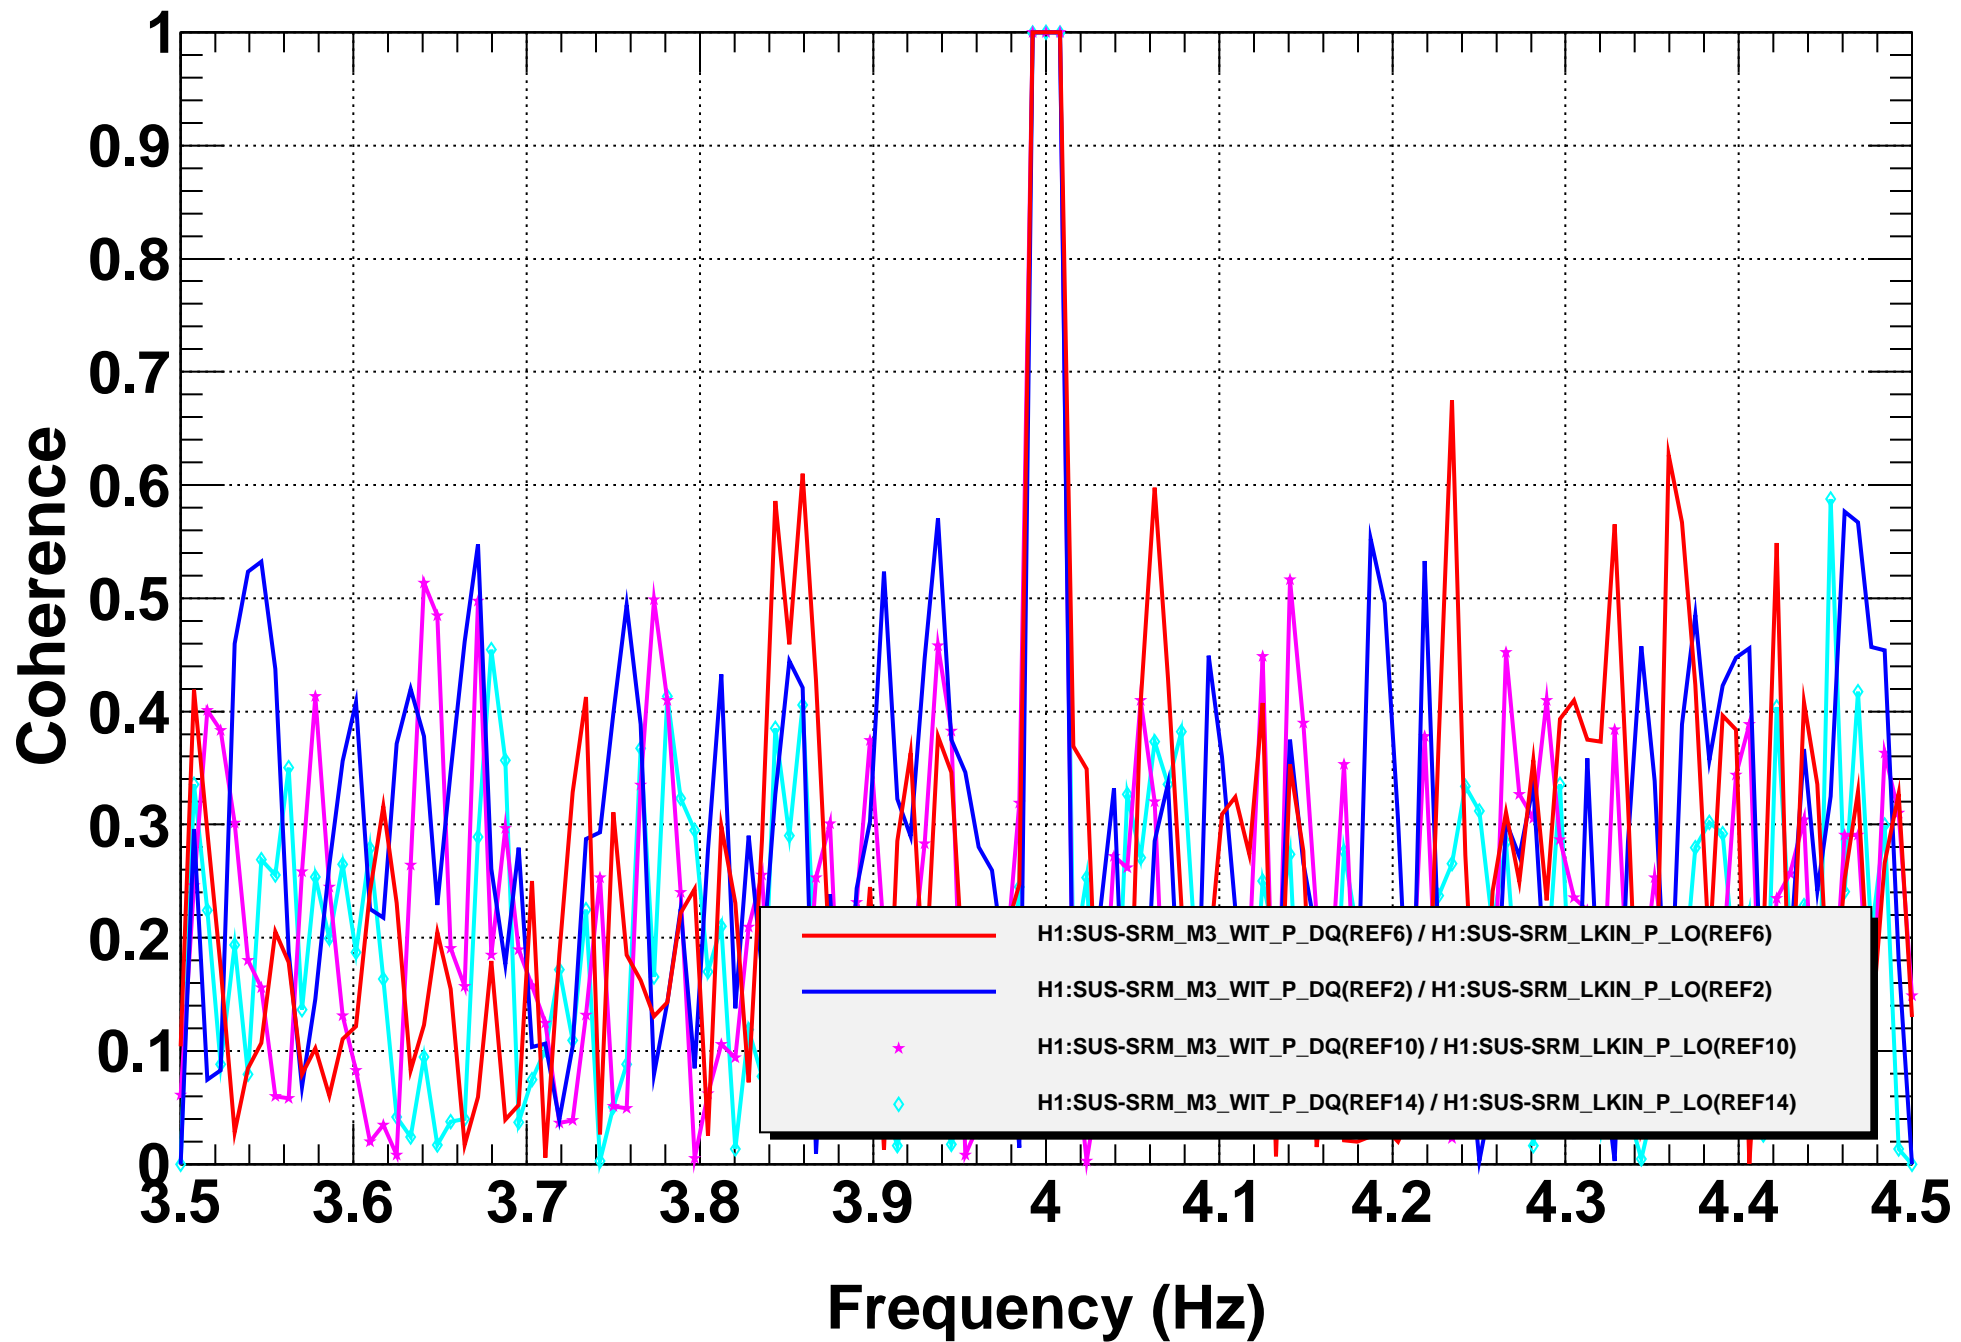

# Amplitude Spectral Density -- M3 PITCH Balance

\*T0=22/09/2014 19:37:48

\*Avg=10

BW=0.0117187

# Coherence - PITCH

**\*T0=05/08/2014 04:41:39**

**\*Avg=10**

**BW=0.0117187**

# Amplitude Spectral Density -- M3 YAW Balance

\*T0=05/08/2014 04:41:39

\*Avg=10

BW=0.0117187