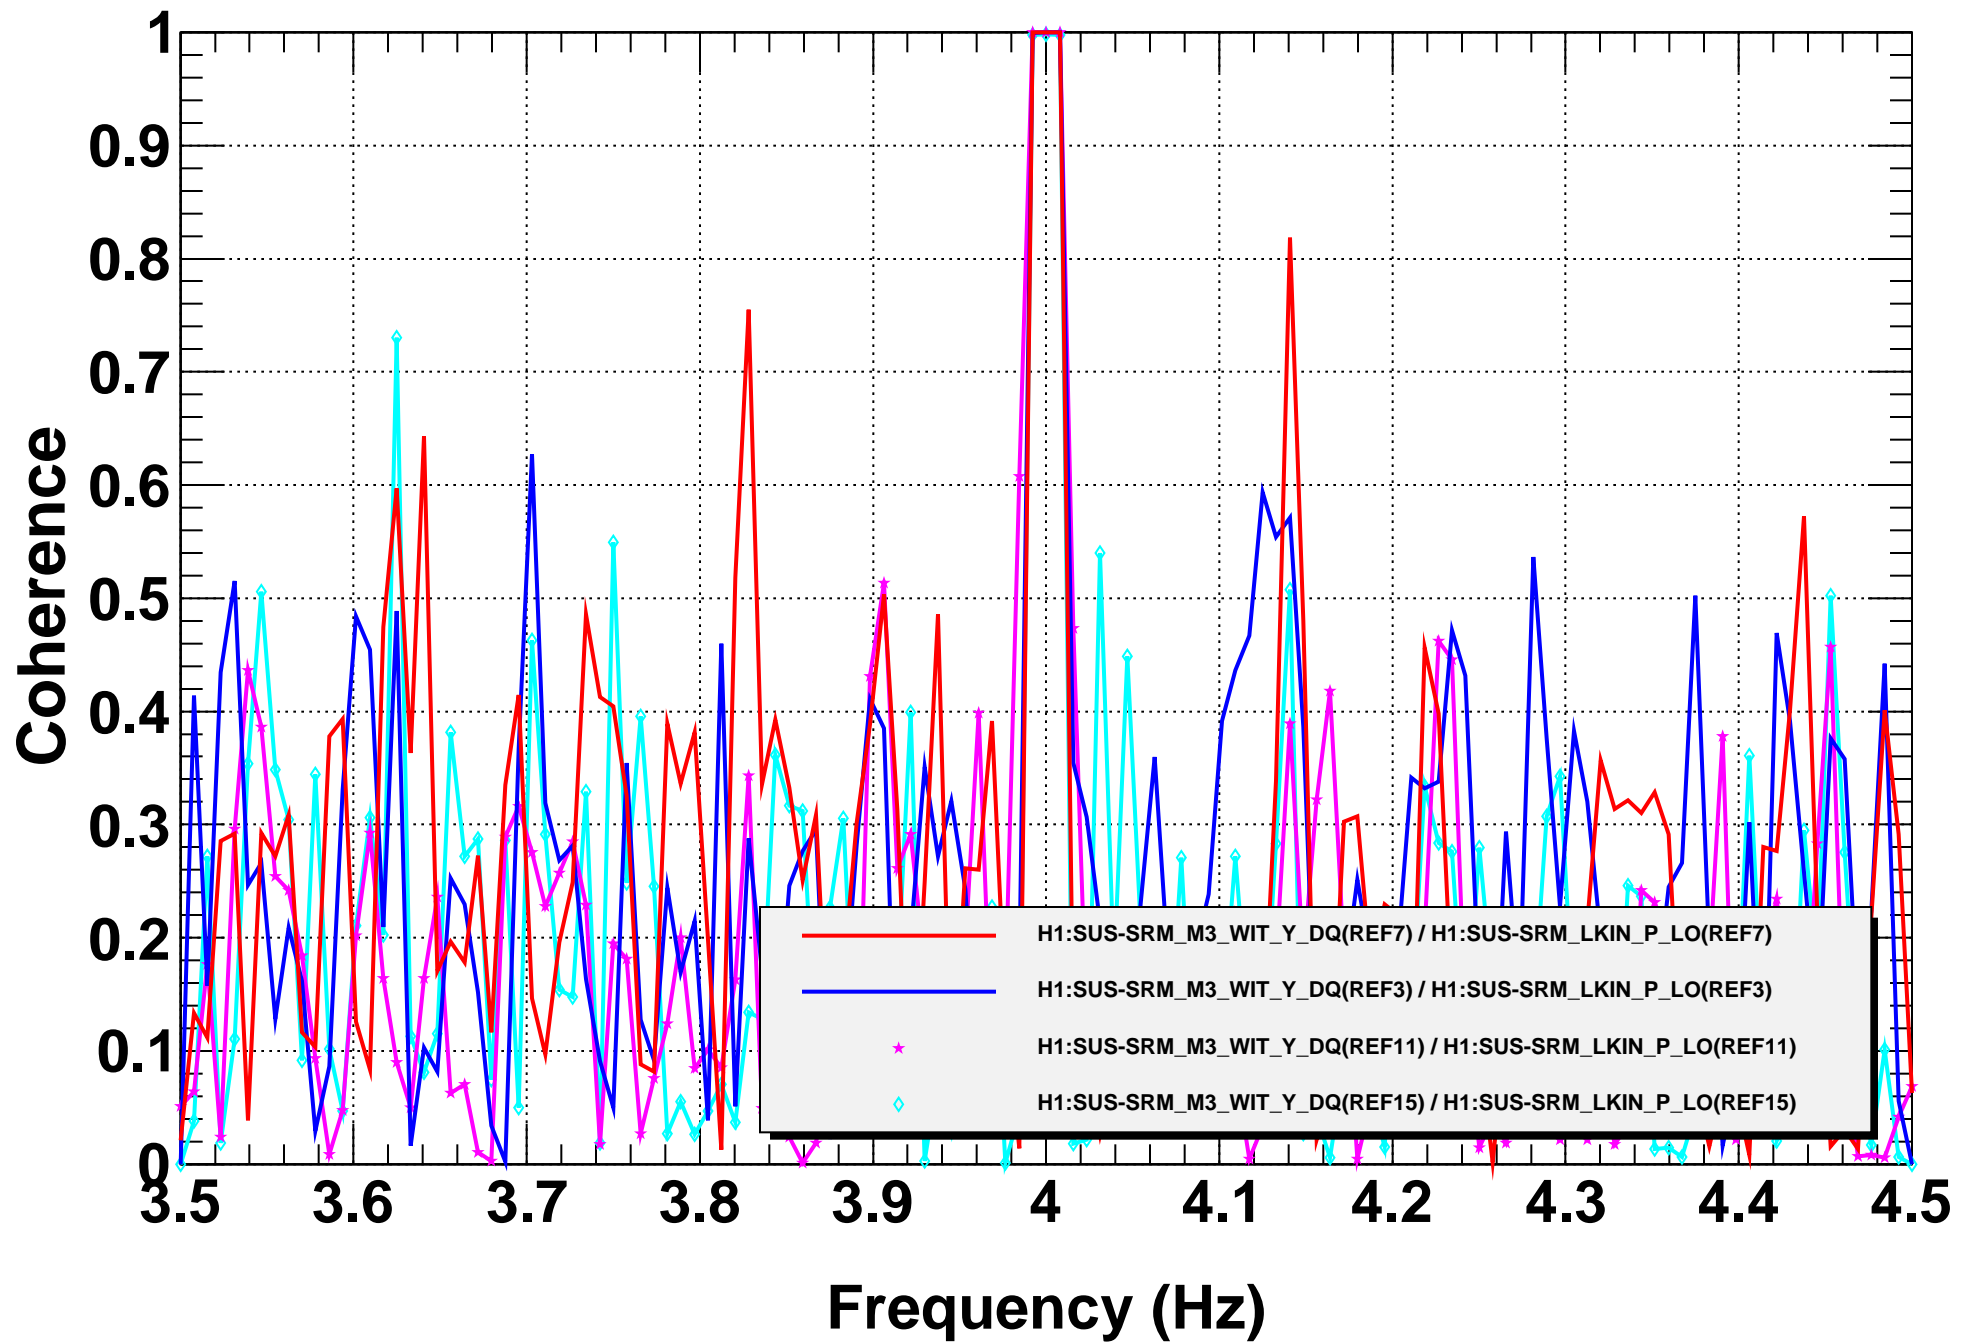

# Coherence - PITCH

**\*T0=05/08/2014 04:41:39**

**\*Avg=10**

**BW=0.0117187**

# Amplitude Spectral Density -- M3 YAW Balance

\*T0=05/08/2014 04:41:39

\*Avg=10

BW=0.0117187

# Coherence - YAW

**\*T0=05/08/2014 04:41:39**

**\*Avg=10**

**BW=0.0117187**