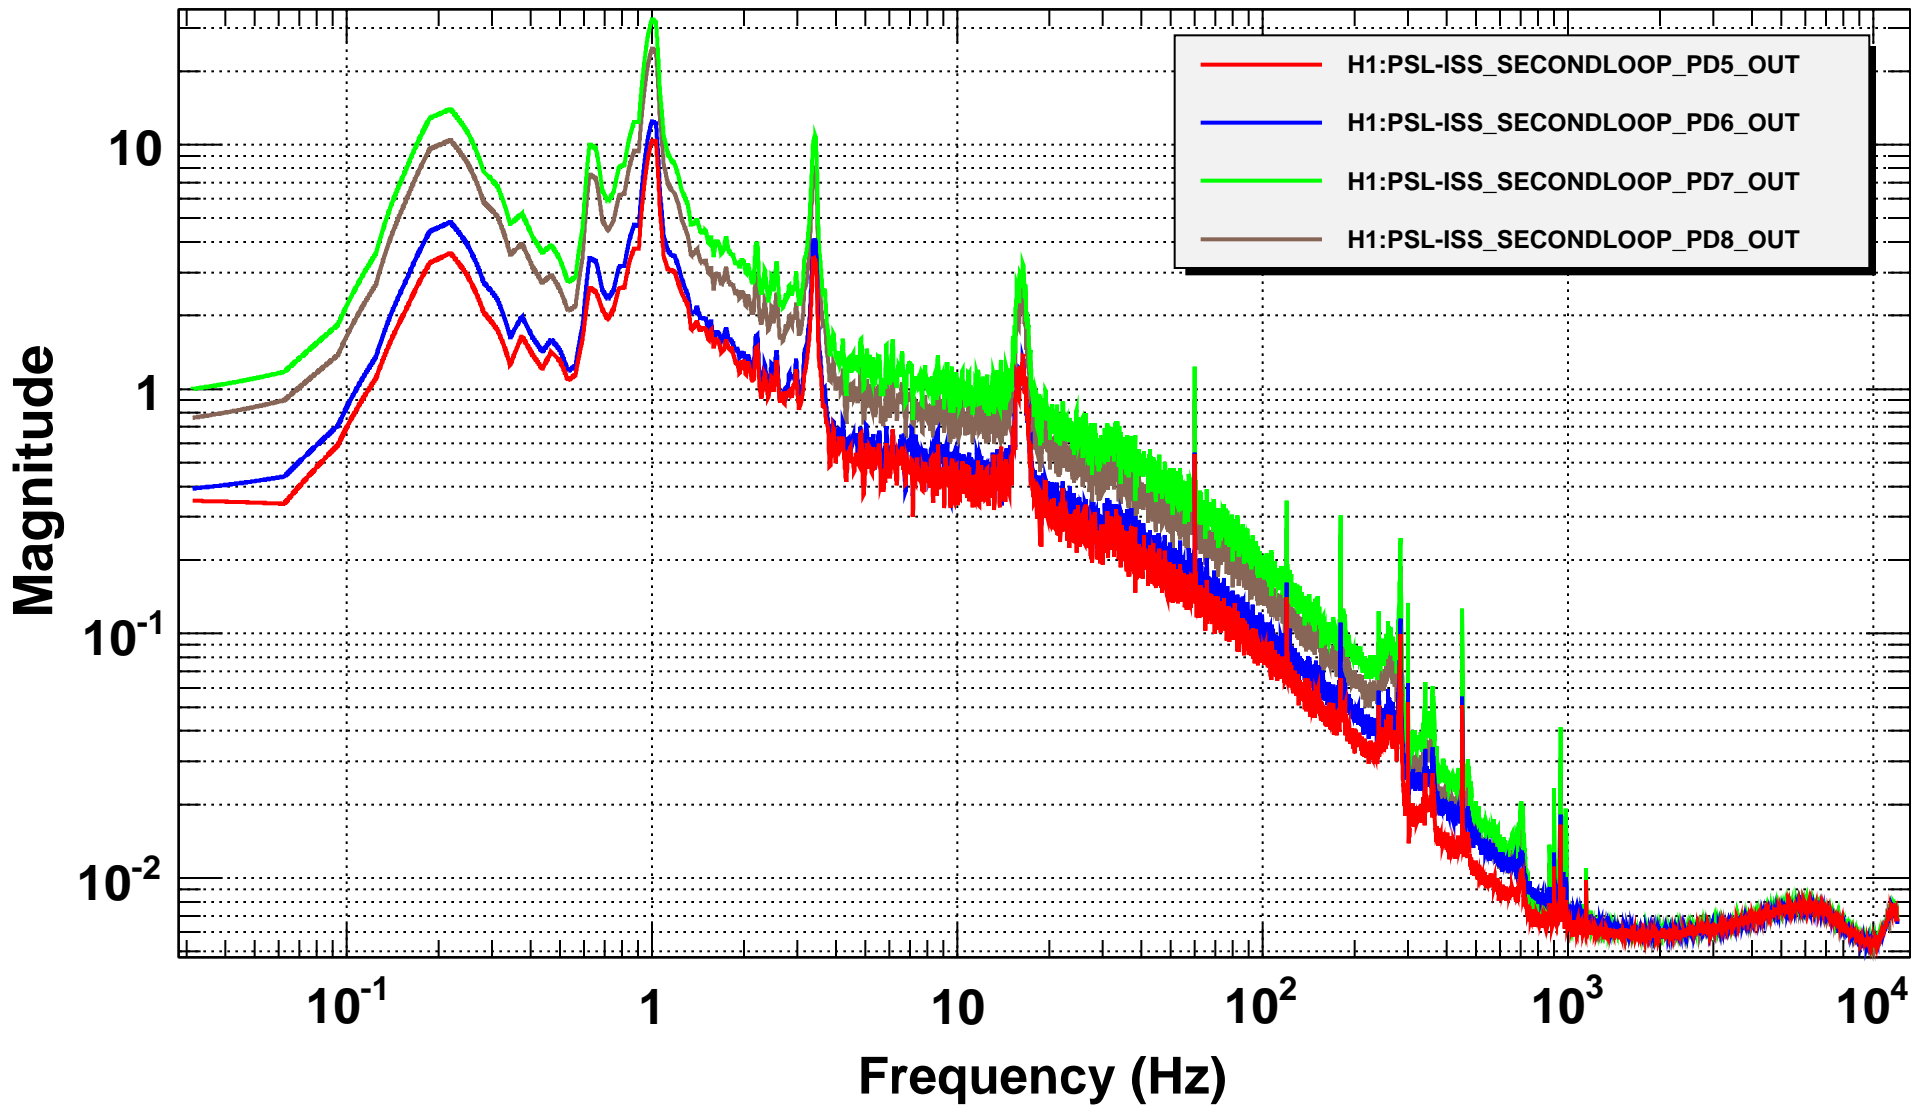

# Power spectrum

T0=22/09/2014 21:52:08

Avg=18/Bin=38L

BW=0.0468492