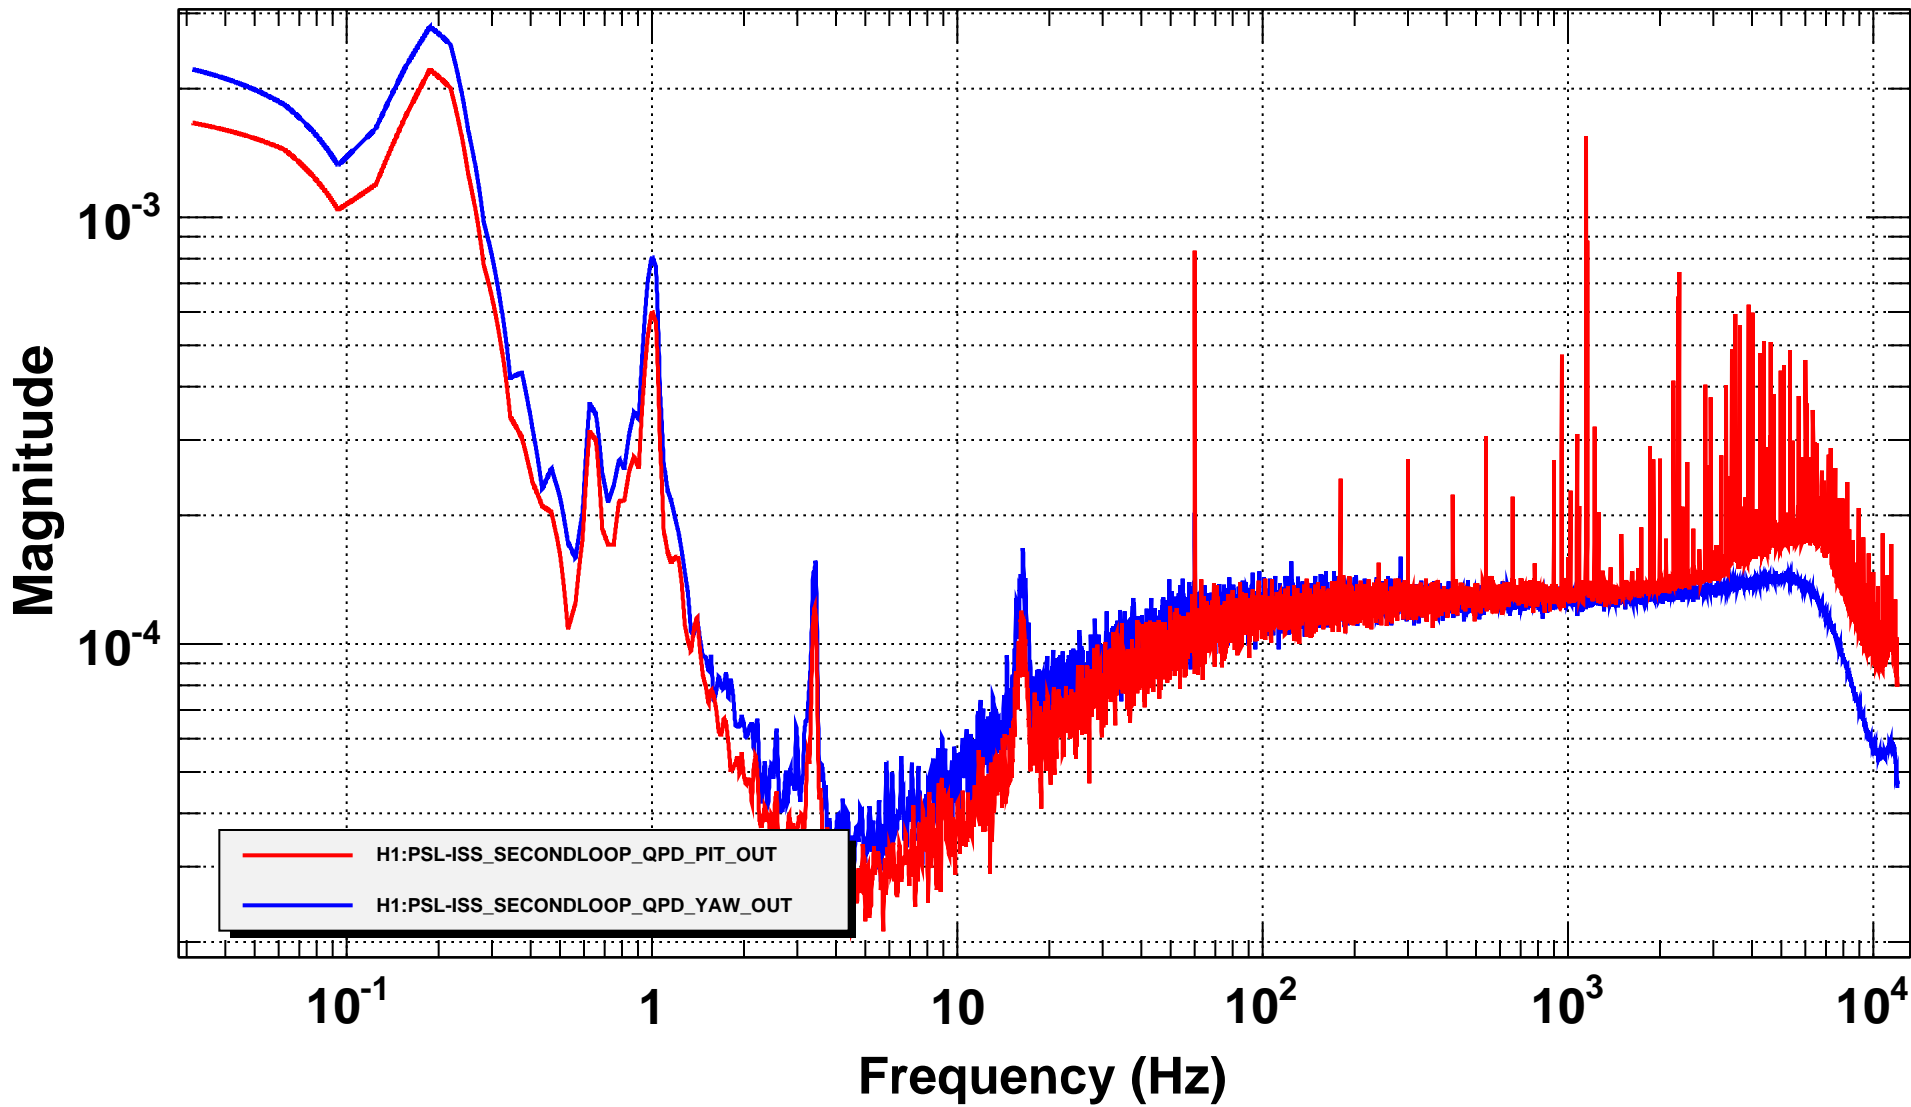

# Power spectrum

T0=22/09/2014 21:52:08

Avg=18/Bin=38L

BW=0.0468492