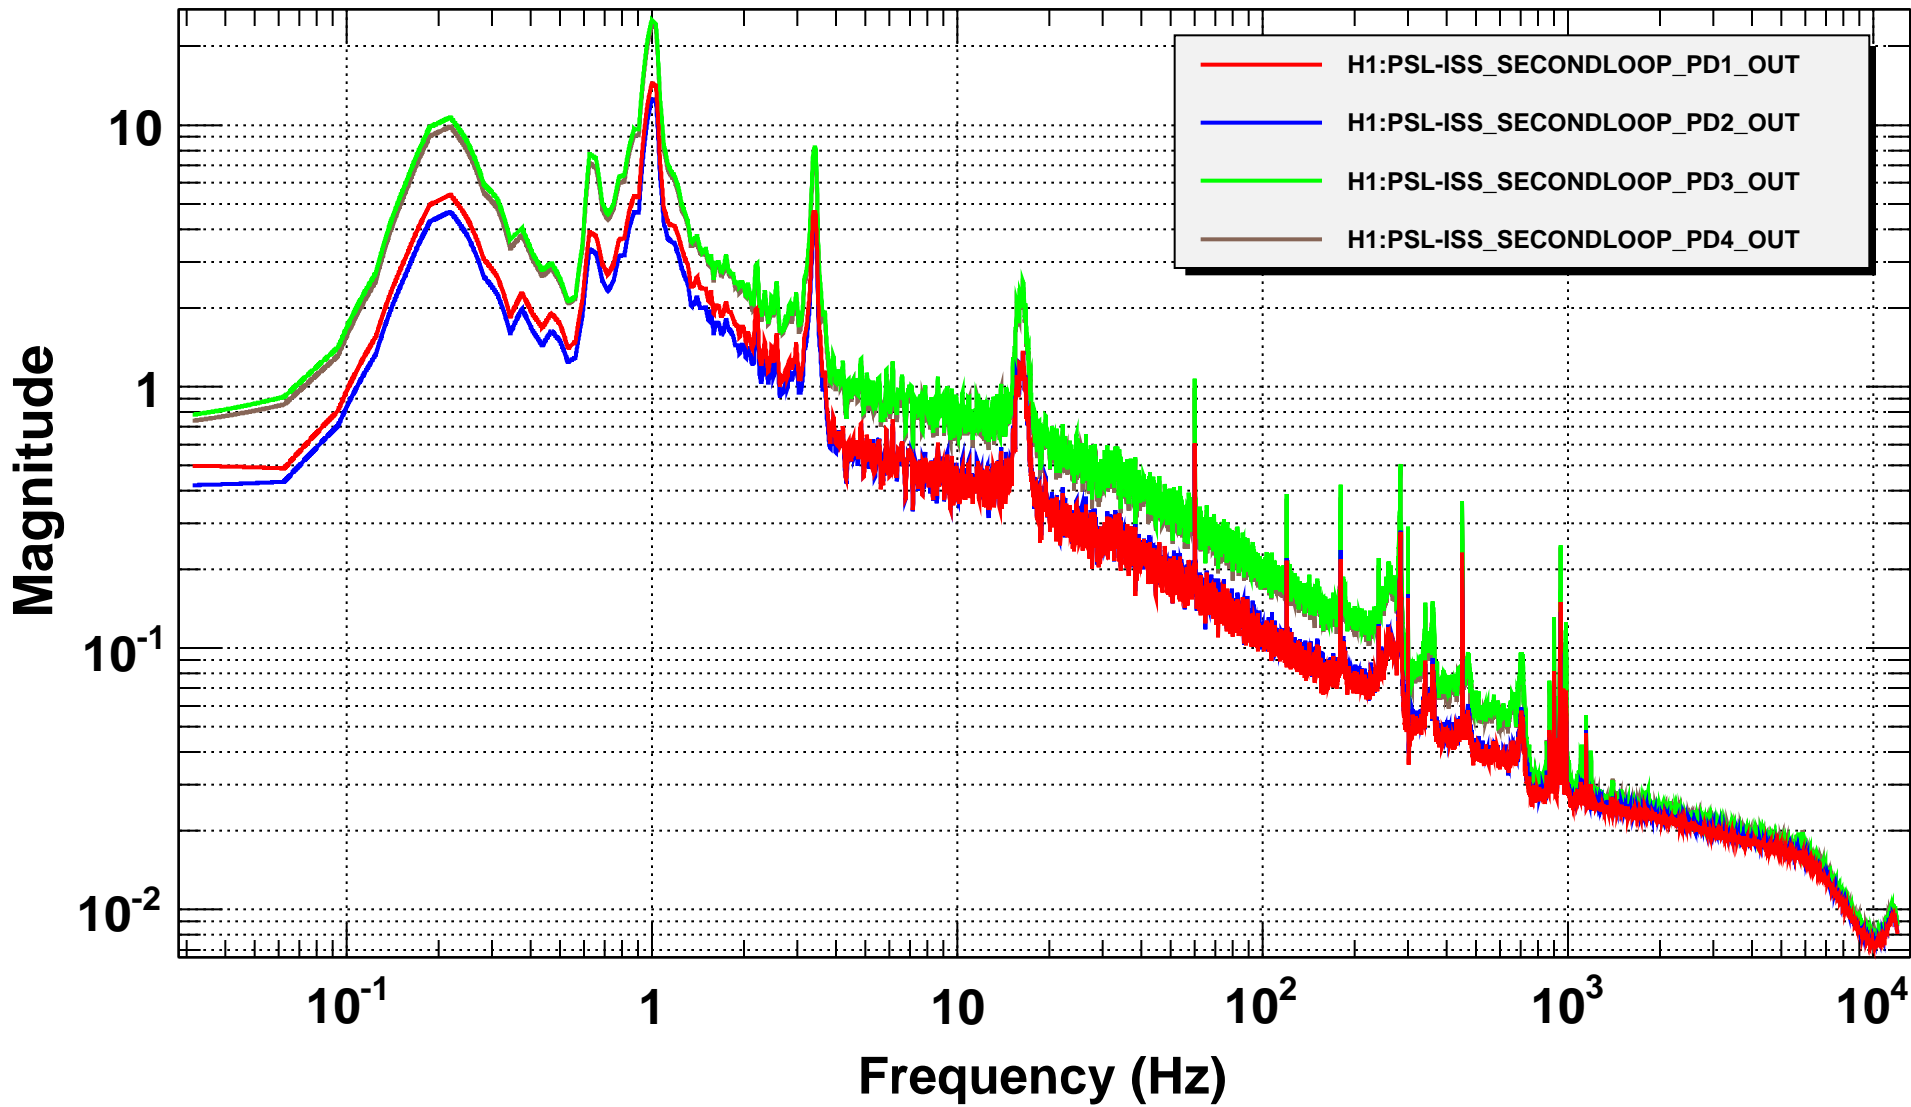

# Power spectrum

T0=22/09/2014 21:52:08

Avg=18/Bin=38L

BW=0.0468492