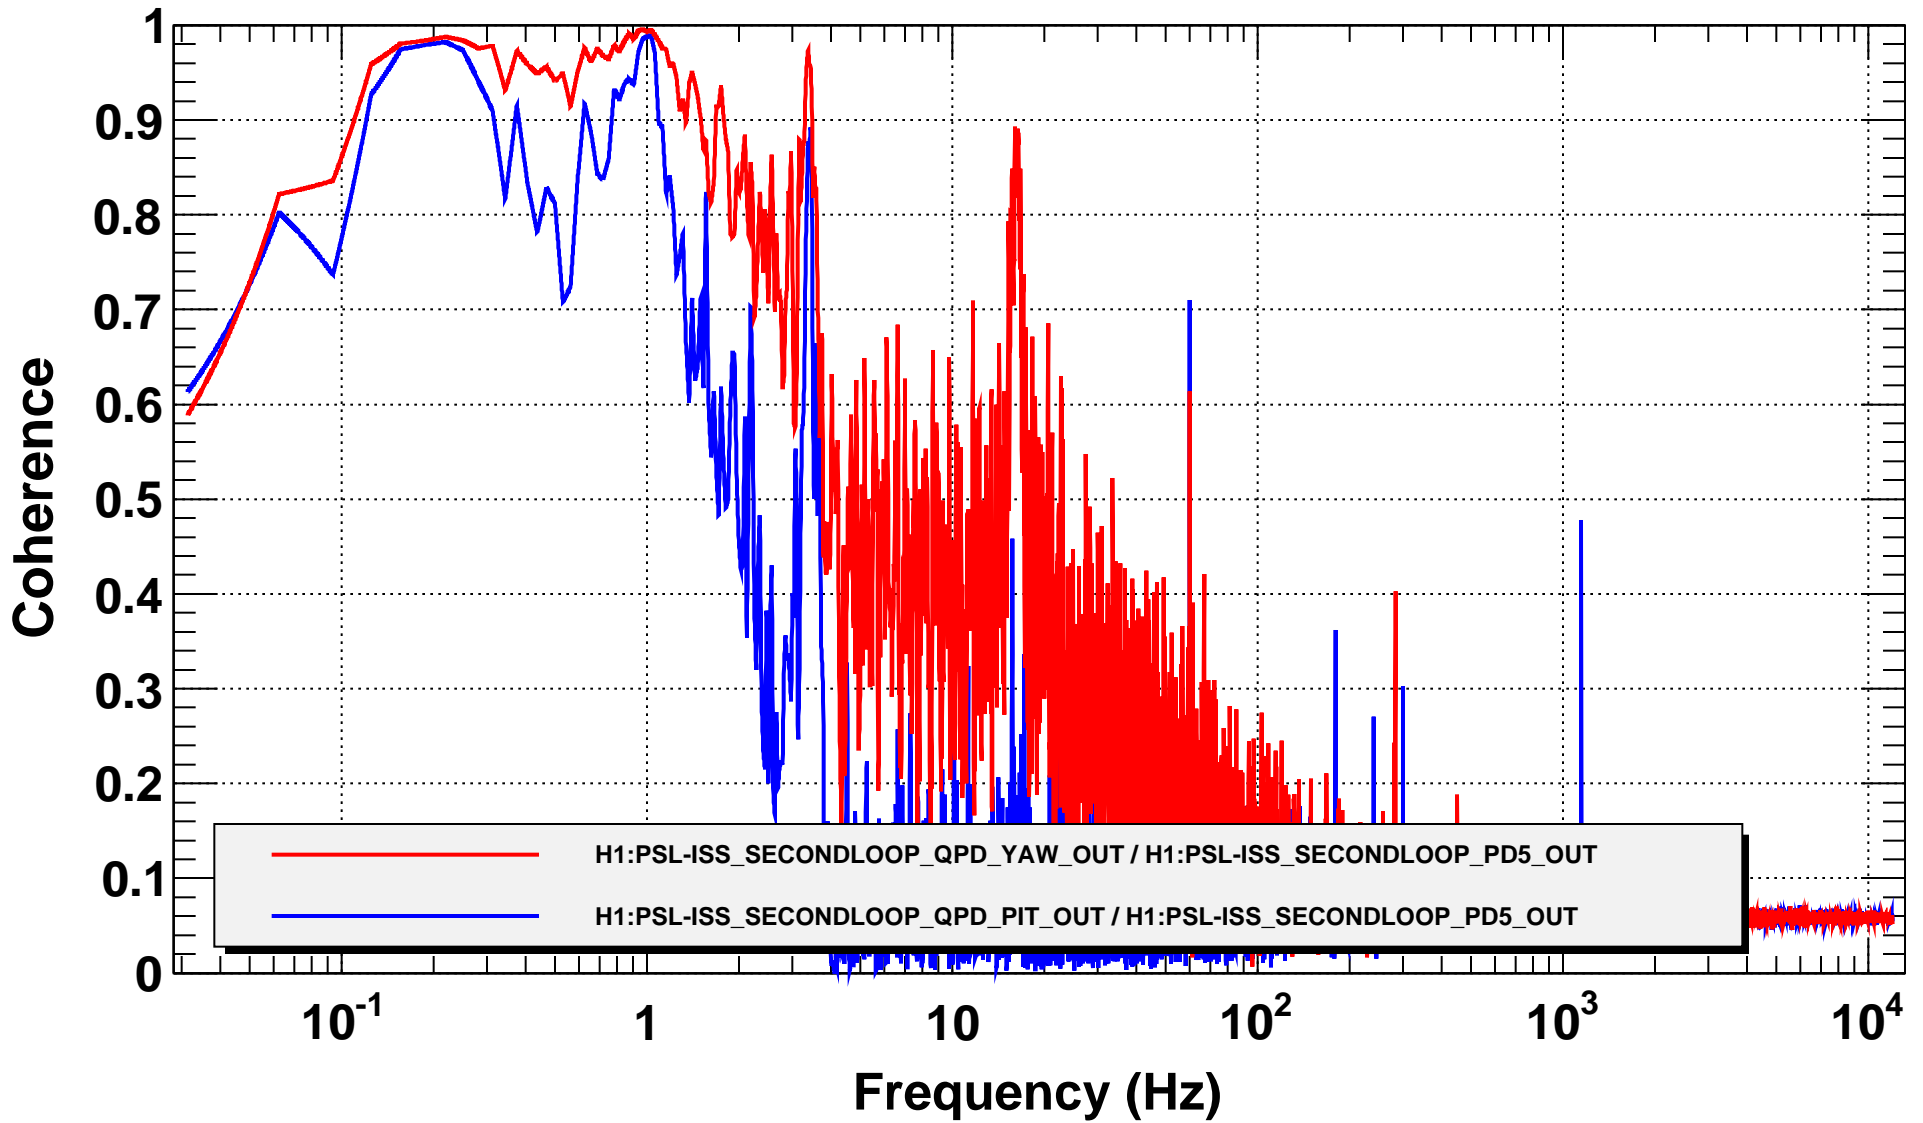

# Power spectrum

T0=22/09/2014 21:52:08

Avg=18/Bin=38L

BW=0.0468492

# Coherence

T0=22/09/2014 21:52:08

Avg=18/Bin=38L

BW=0.0468492