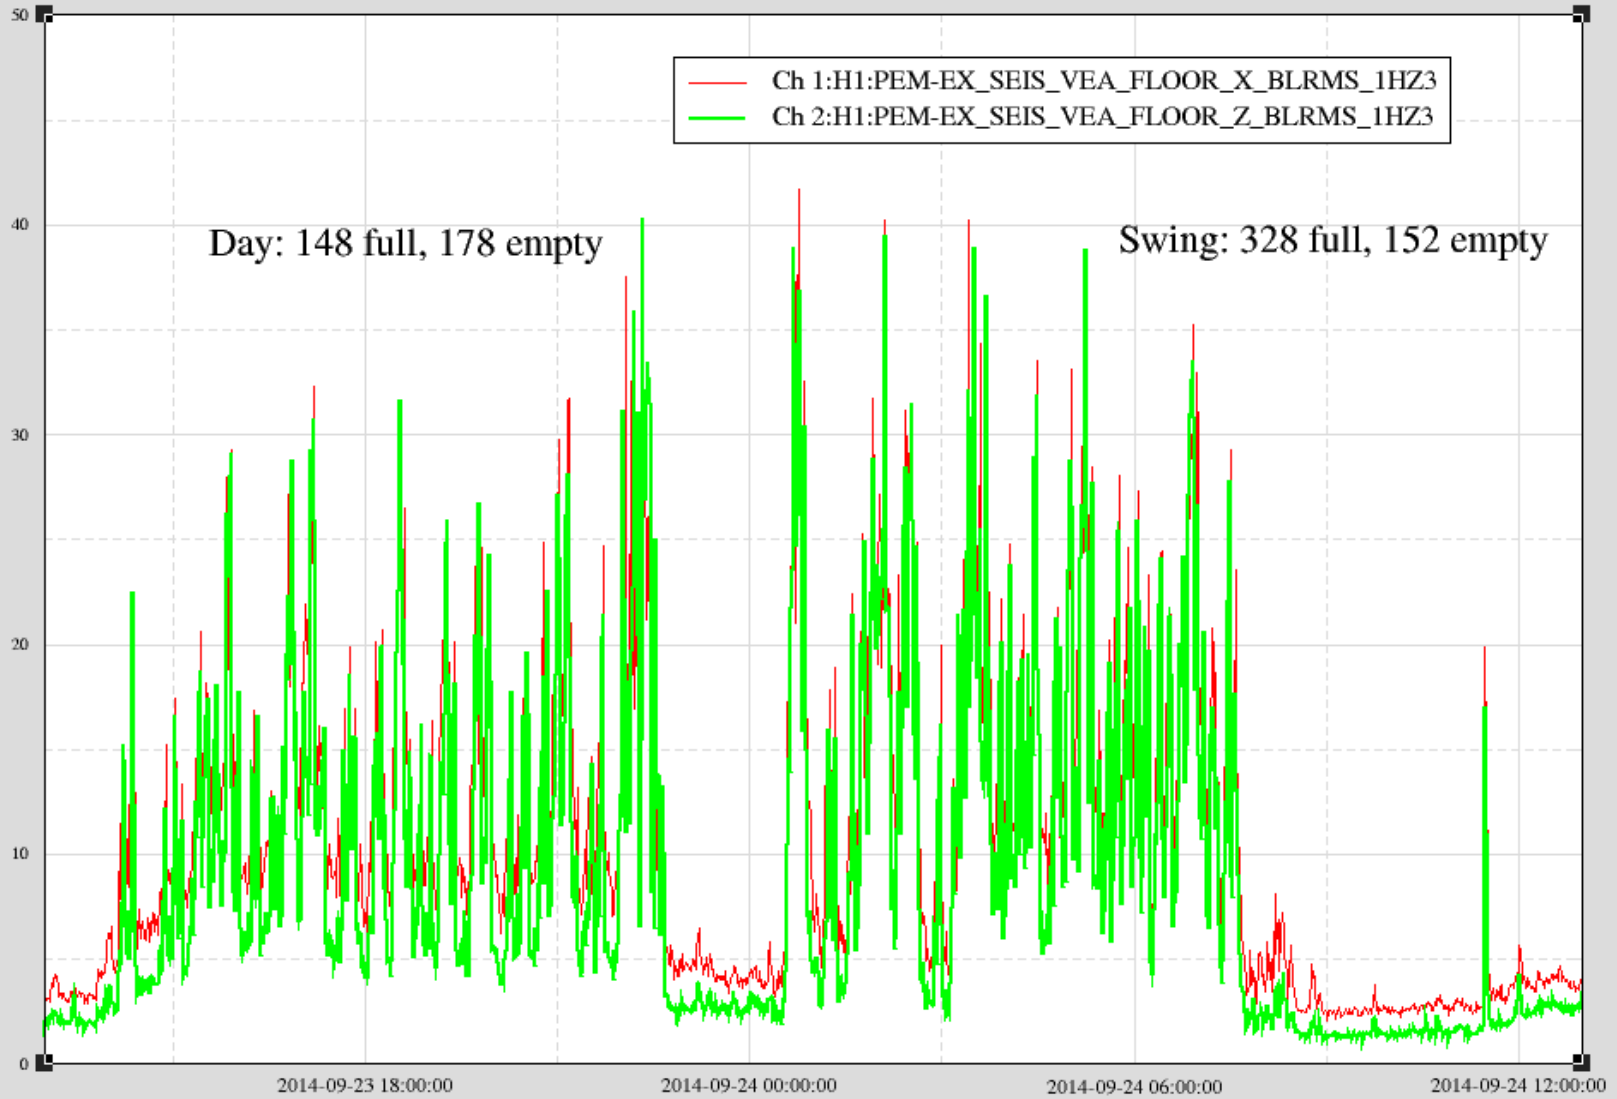

Display Multiple MEAN Trend from 14-09-24-12-59-44 to 14-09-25-12-59-44

Display Multiple MEAN Trend from 14-09-23-12-59-44 to 14-09-24-12-59-44

Display Multiple MEAN Trend from 14-09-22-12-59-44 to 14-09-23-12-59-44

Display Multiple MEAN Trend from 14-09-21-12-59-44 to 14-09-22-12-59-44

Display Multiple MEAN Trend from 14-09-19-12-59-44 to 14-09-20-12-59-44

Display Multiple MEAN Trend from 14-08-15-12-59-44 to 14-08-16-12-59-44