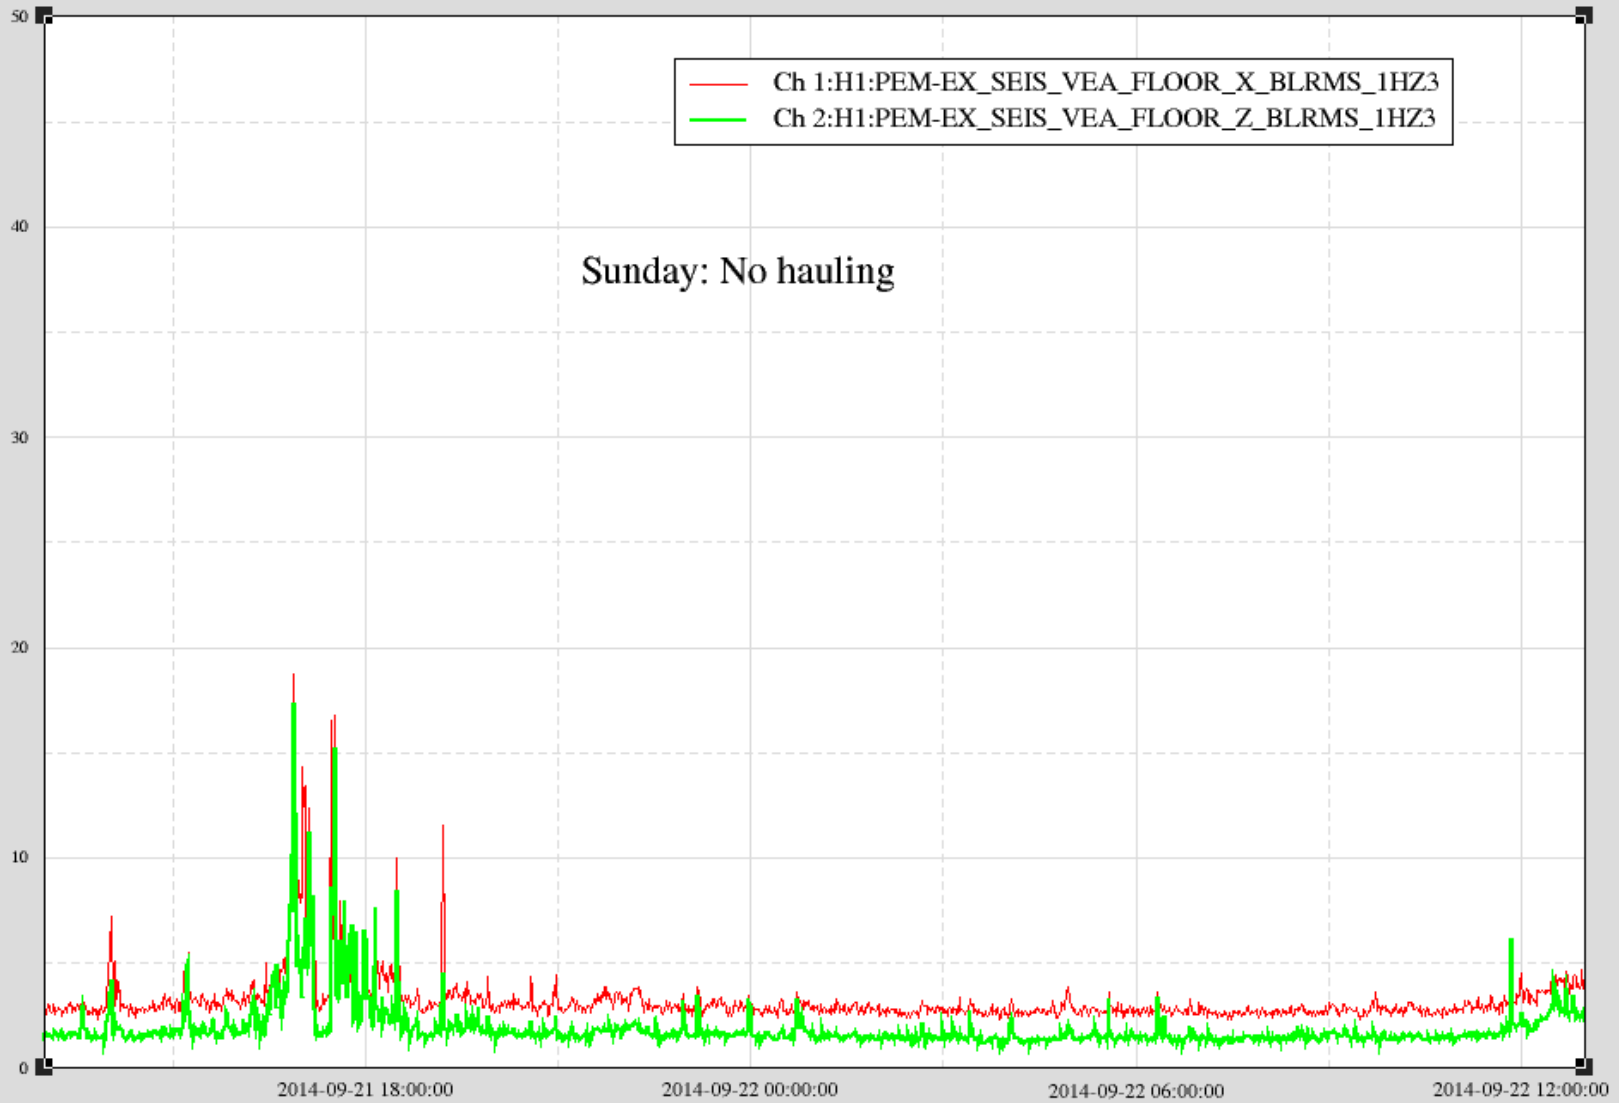

Display Multiple MEAN Trend from 14-09-24-12-59-44 to 14-09-25-12-59-44

Display Multiple MEAN Trend from 14-09-23-12-59-44 to 14-09-24-12-59-44

Display Multiple MEAN Trend from 14-09-22-12-59-44 to 14-09-23-12-59-44

Display Multiple MEAN Trend from 14-09-21-12-59-44 to 14-09-22-12-59-44

Display Multiple MEAN Trend from 14-09-19-12-59-44 to 14-09-20-12-59-44

Display Multiple MEAN Trend from 14-08-15-12-59-44 to 14-08-16-12-59-44