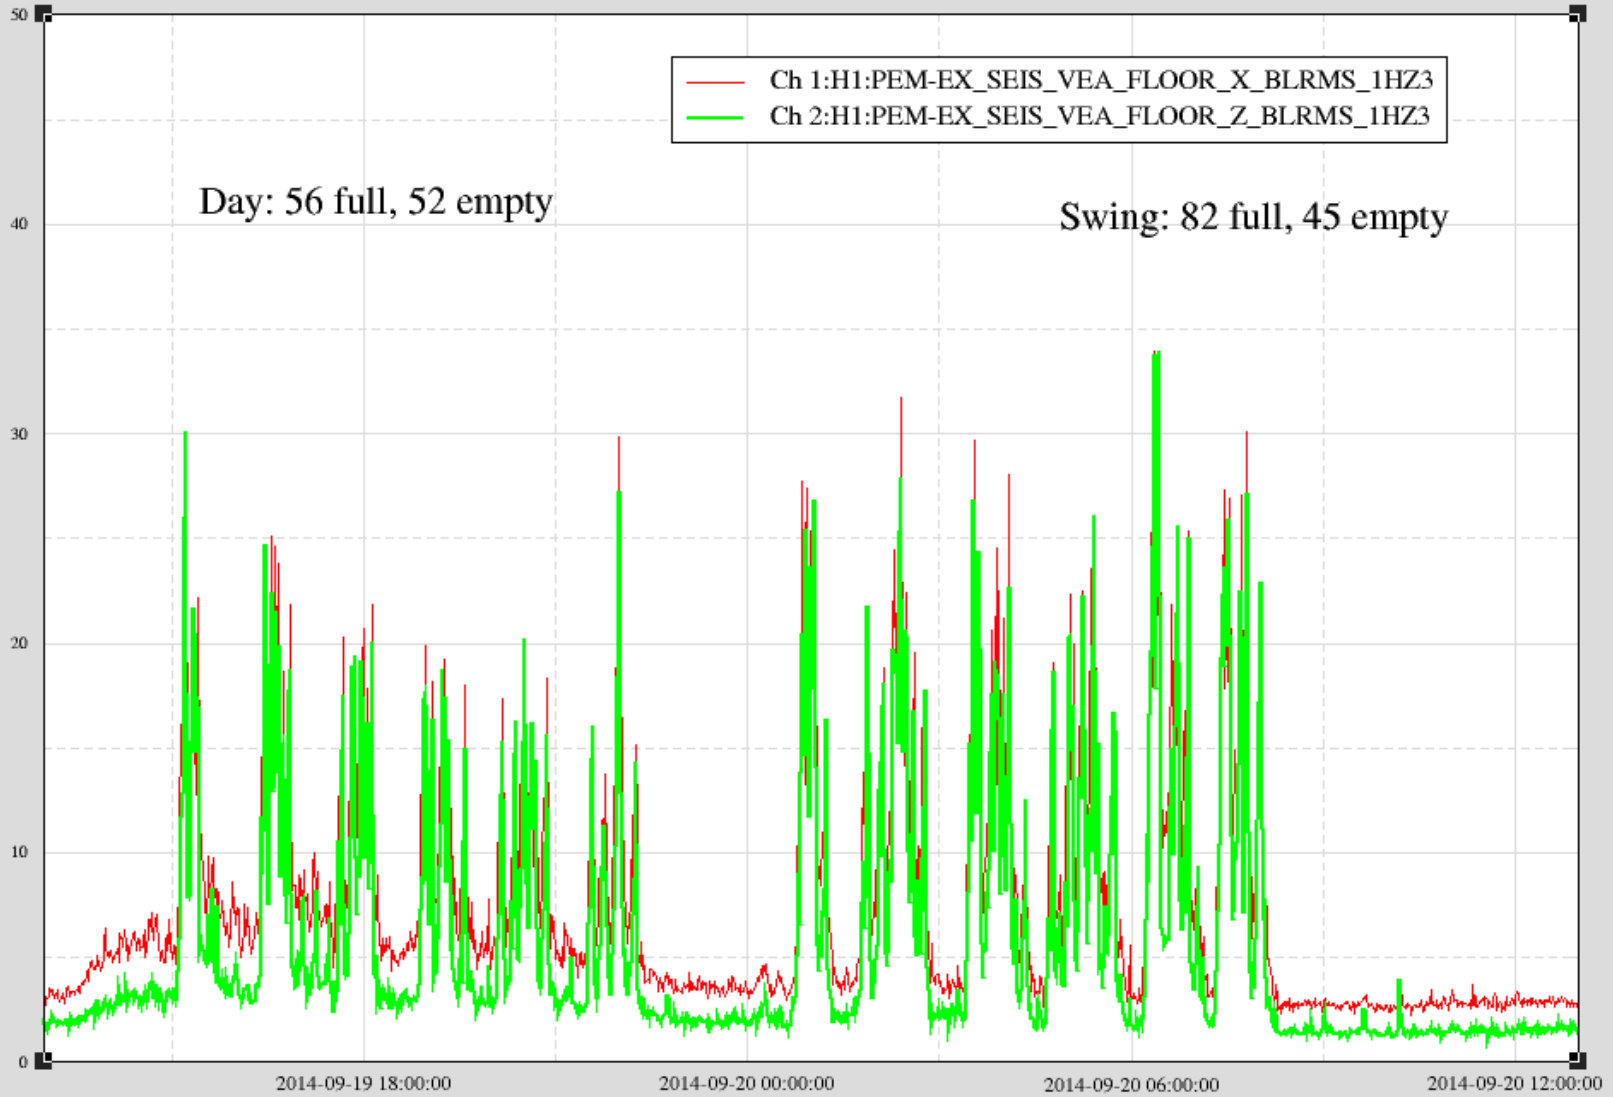

Display Multiple MEAN Trend from 14-09-24-12-59-44 to 14-09-25-12-59-44

Display Multiple MEAN Trend from 14-09-23-12-59-44 to 14-09-24-12-59-44

Display Multiple MEAN Trend from 14-09-22-12-59-44 to 14-09-23-12-59-44

Display Multiple MEAN Trend from 14-09-21-12-59-44 to 14-09-22-12-59-44

Display Multiple MEAN Trend from 14-09-19-12-59-44 to 14-09-20-12-59-44

Display Multiple MEAN Trend from 14-08-15-12-59-44 to 14-08-16-12-59-44