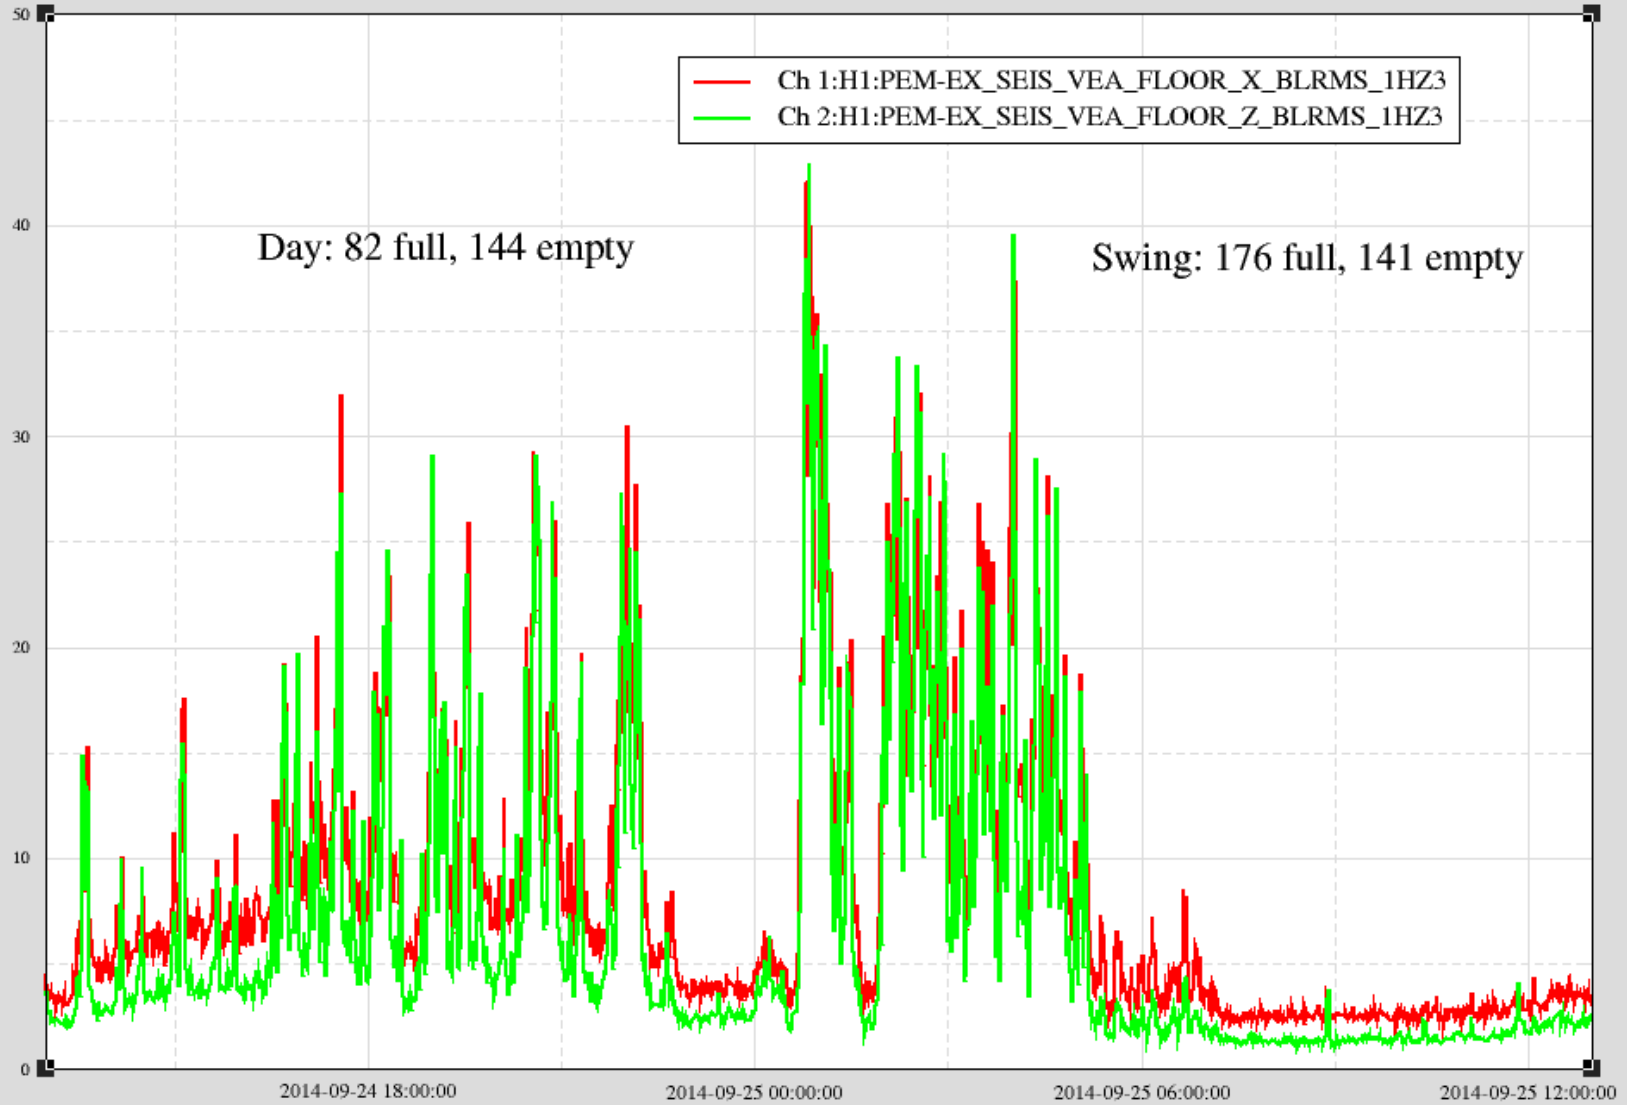

Display Multiple MEAN Trend from 14-09-24-12-59-44 to 14-09-25-12-59-44

Display Multiple MEAN Trend from 14-09-23-12-59-44 to 14-09-24-12-59-44

Display Multiple MEAN Trend from 14-09-22-12-59-44 to 14-09-23-12-59-44

Display Multiple MEAN Trend from 14-09-21-12-59-44 to 14-09-22-12-59-44

Display Multiple MEAN Trend from 14-09-19-12-59-44 to 14-09-20-12-59-44

Display Multiple MEAN Trend from 14-08-15-12-59-44 to 14-08-16-12-59-44