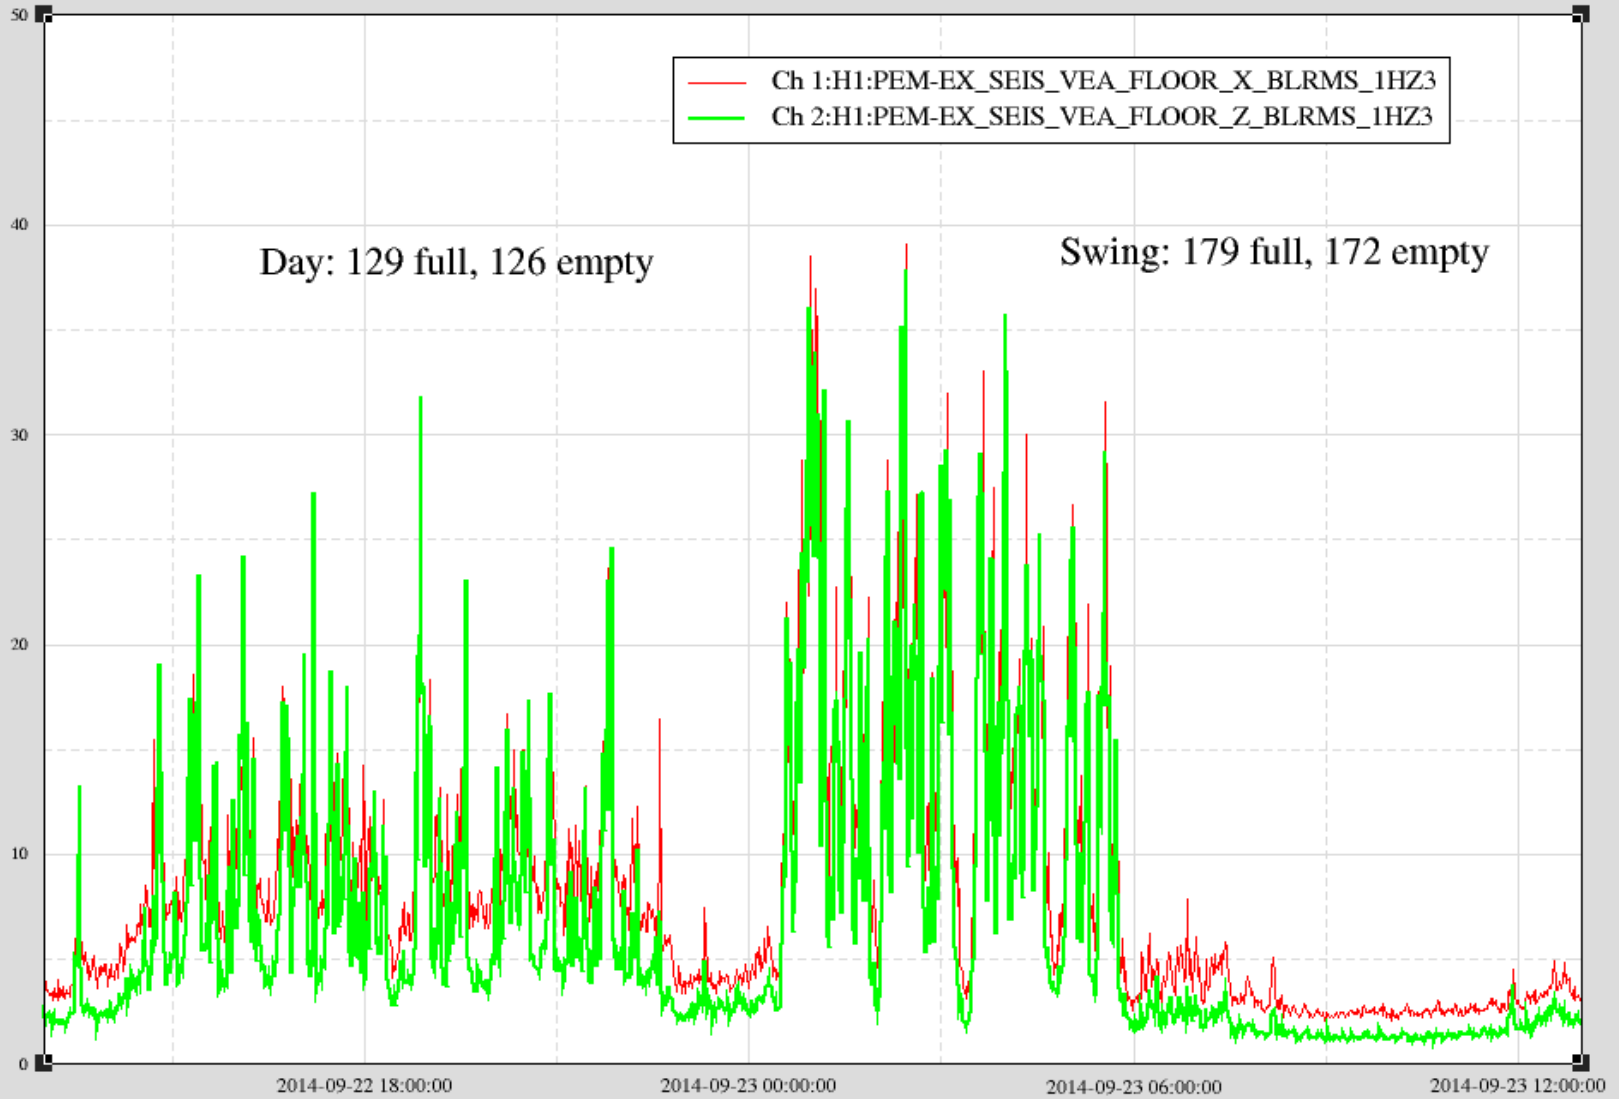

Display Multiple MEAN Trend from 14-09-24-12-59-44 to 14-09-25-12-59-44

Display Multiple MEAN Trend from 14-09-23-12-59-44 to 14-09-24-12-59-44

Display Multiple MEAN Trend from 14-09-22-12-59-44 to 14-09-23-12-59-44

Display Multiple MEAN Trend from 14-09-21-12-59-44 to 14-09-22-12-59-44

Display Multiple MEAN Trend from 14-09-19-12-59-44 to 14-09-20-12-59-44

Display Multiple MEAN Trend from 14-08-15-12-59-44 to 14-08-16-12-59-44