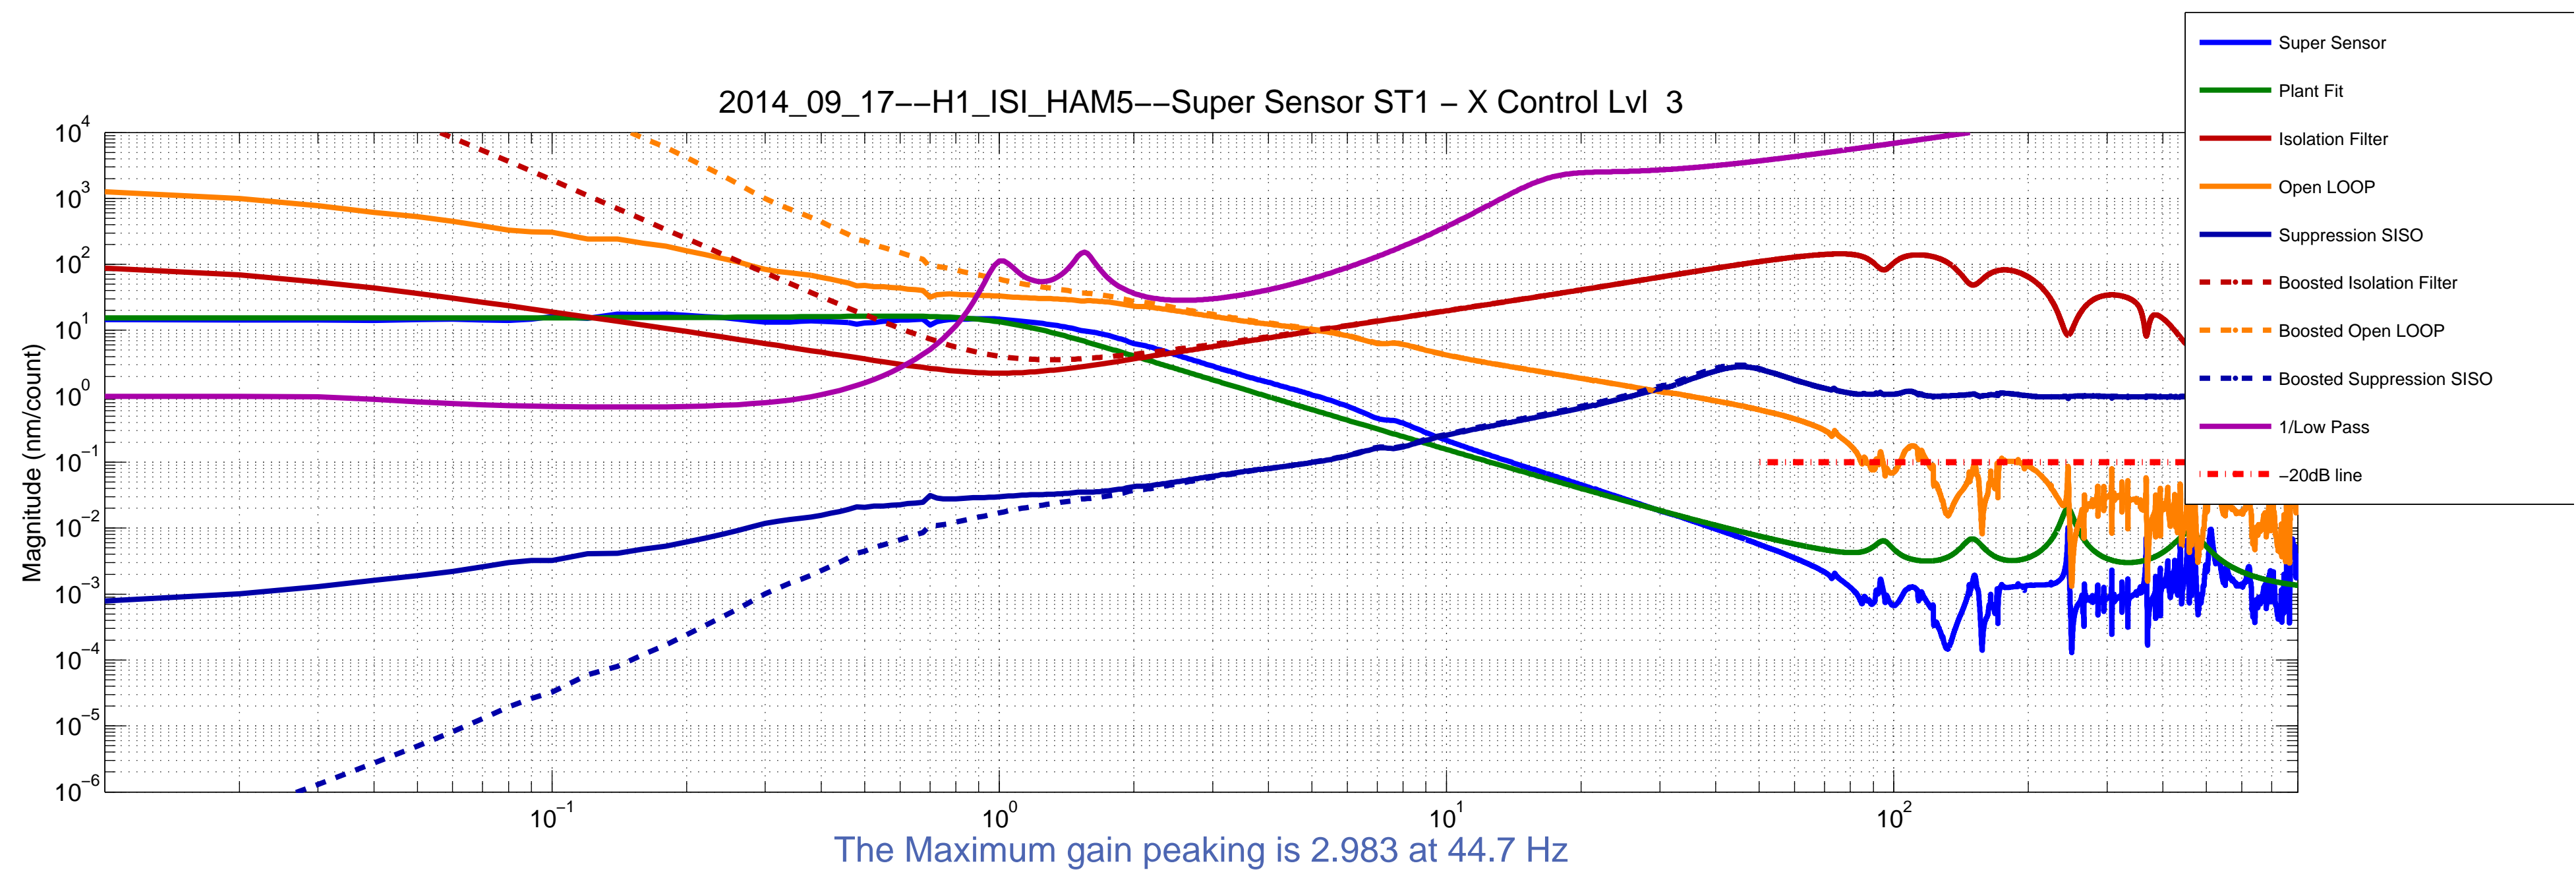

ASD - HAM3

created by Plot_Super_Sensors_Isolation_SISO_HAM_ISI on 26-Sep-2014