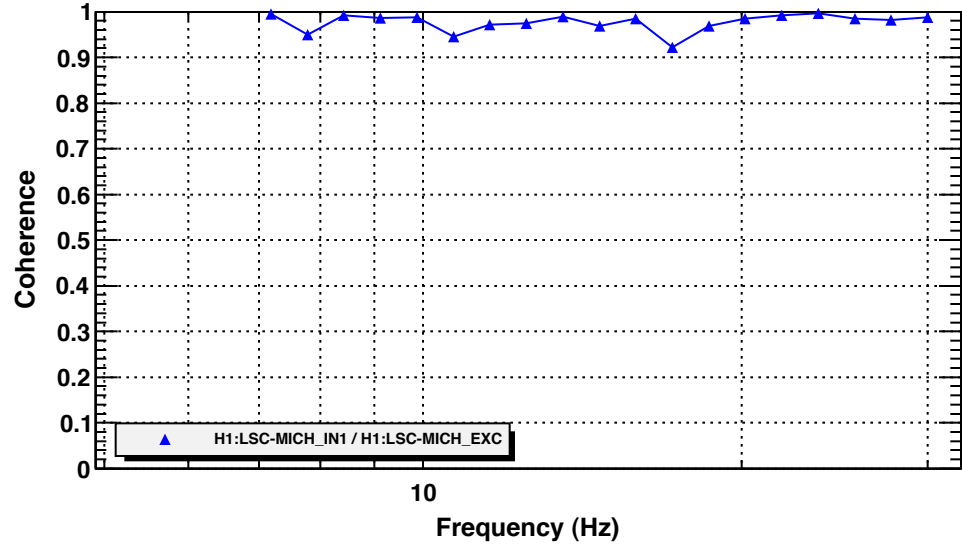

Transfer function

*T0=17/09/2014 04:13:04.070312

Avg=19

Coherence function

T0=28/09/2014 04:36:37.070312

Avg=19

Transfer function

*T0=17/09/2014 04:13:04.070312

Avg=19