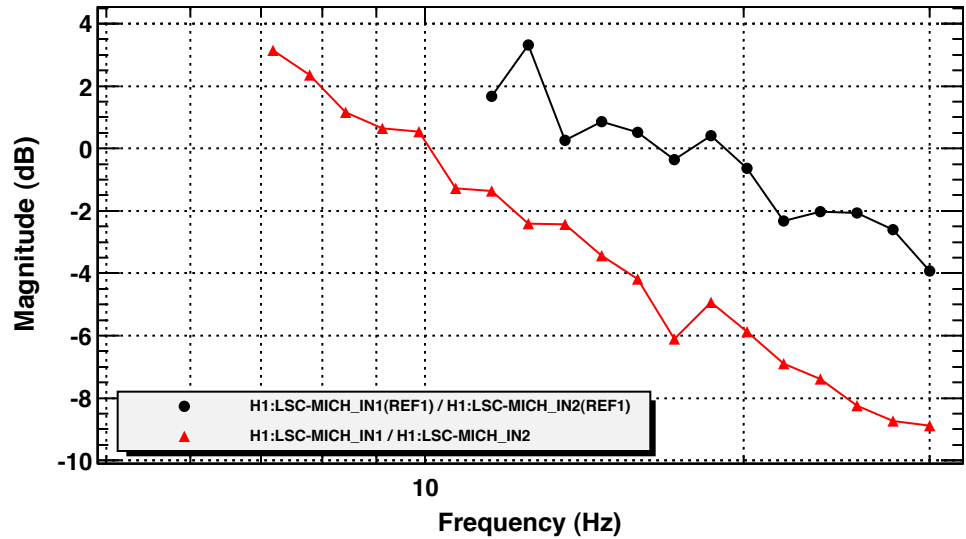

Transfer function

*T0=17/09/2014 04:13:04.070312

Avg=19

Coherence function

T0=28/09/2014 04:36:37.070312

Avg=19

Transfer function

*T0=17/09/2014 04:13:04.070312

Avg=19