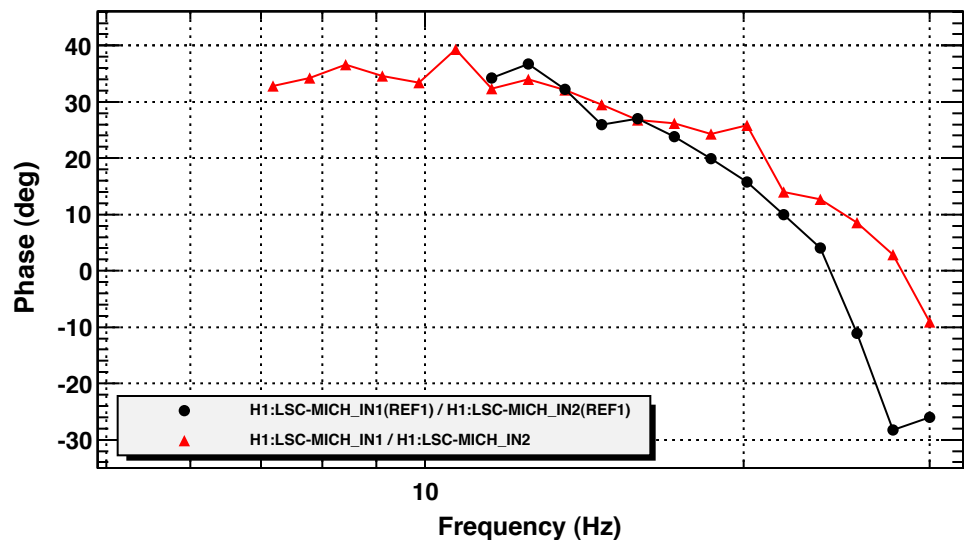

Transfer function

*T0=17/09/2014 04:13:04.070312

Avg=19

Coherence function

T0=28/09/2014 04:36:37.070312

Avg=19

Transfer function

*T0=17/09/2014 04:13:04.070312

Avg=19