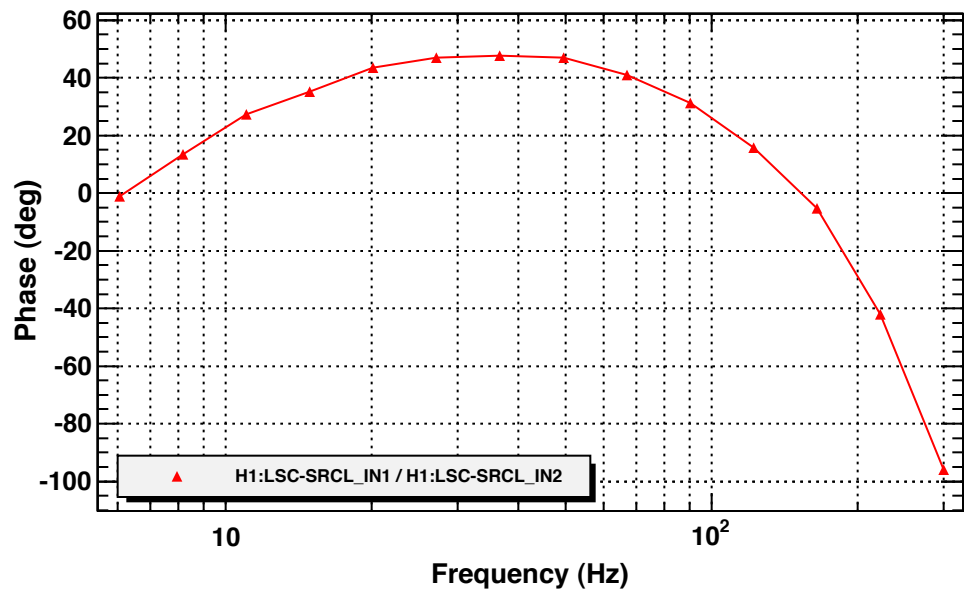

Transfer function

T0=28/09/2014 04:27:50.100097 Avg=14

Coherence function

T0=28/09/2014 04:27:50.100097 Avg=14

Transfer function

T0=28/09/2014 04:27:50.100097 Avg=14