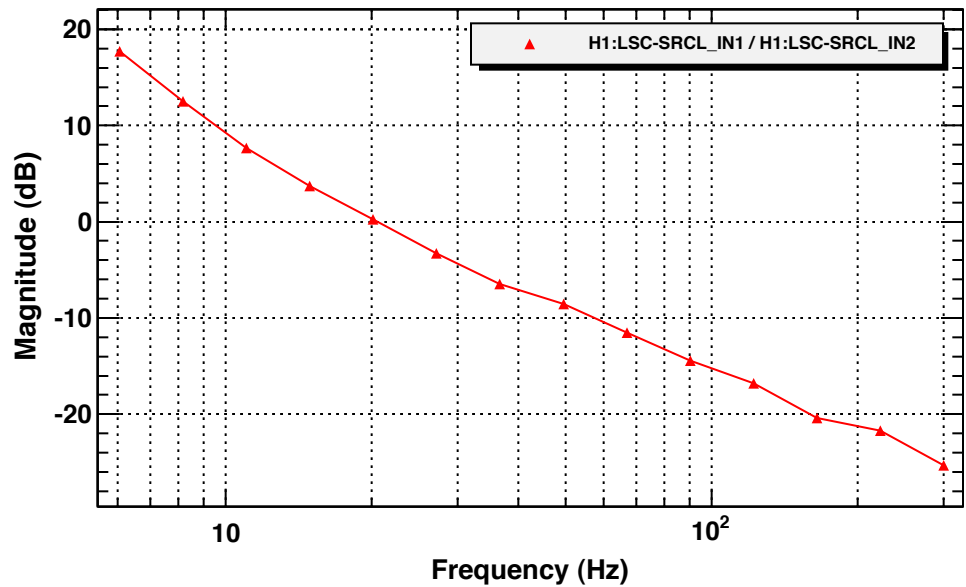

Transfer function

T0=28/09/2014 04:27:50.100097 Avg=14

Coherence function

T0=28/09/2014 04:27:50.100097 Avg=14

Transfer function

T0=28/09/2014 04:27:50.100097 Avg=14