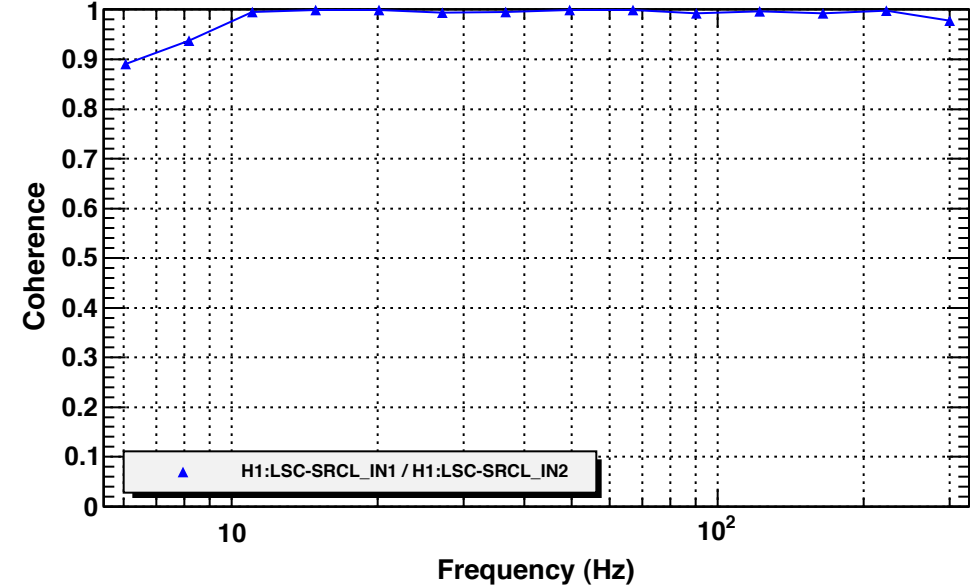

Transfer function

T0=28/09/2014 04:27:50.100097 Avg=14

Coherence function

T0=28/09/2014 04:27:50.100097 Avg=14

Transfer function

T0=28/09/2014 04:27:50.100097 Avg=14