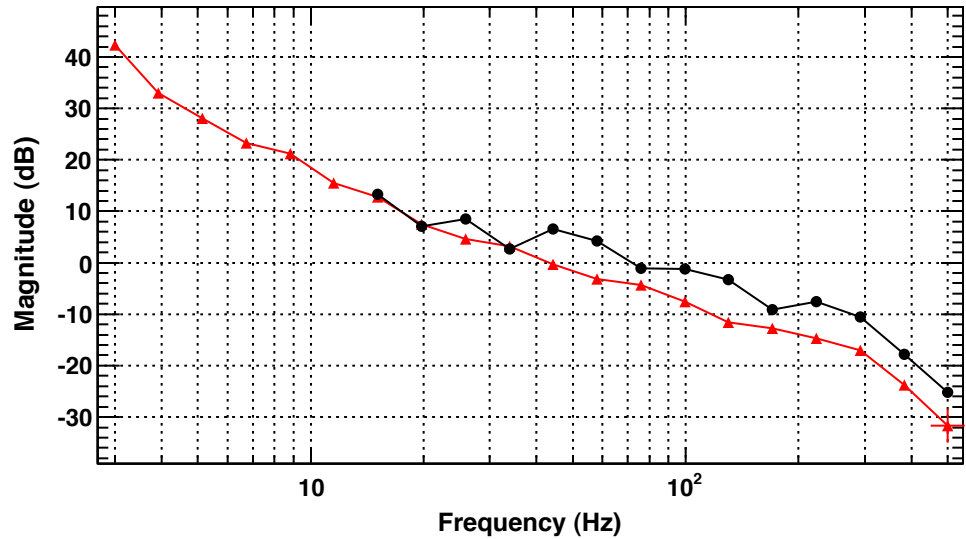

Transfer function

\*T0=28/09/2014 23:46:43.100097

Avg=20

Coherence function

T0=28/09/2014 23:46:43.100097

Avg=20

Transfer function

\*T0=17/09/2014 04:14:23.100097

Avg=20