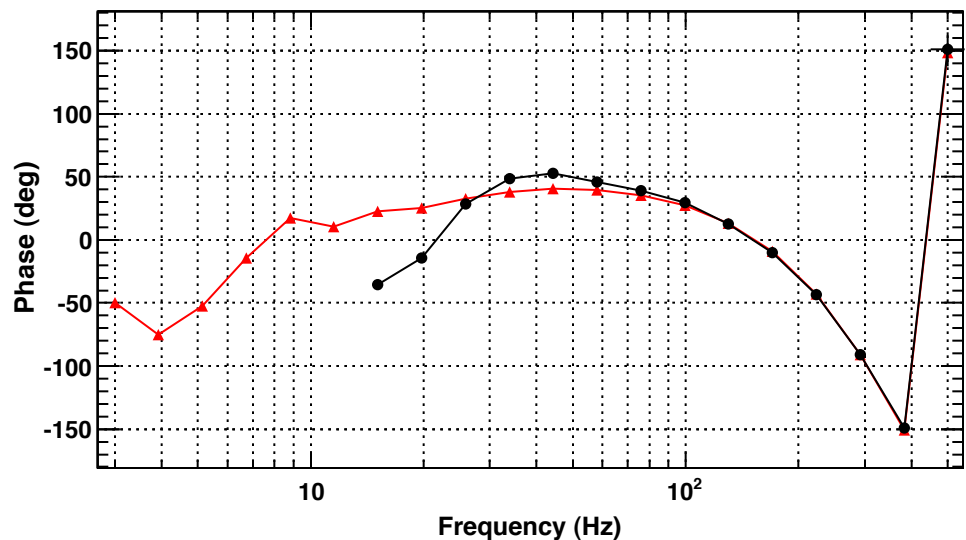

Transfer function

\*T0=28/09/2014 23:46:43.100097

Avg=20

Coherence function

T0=28/09/2014 23:46:43.100097

Avg=20

Transfer function

\*T0=17/09/2014 04:14:23.100097

Avg=20