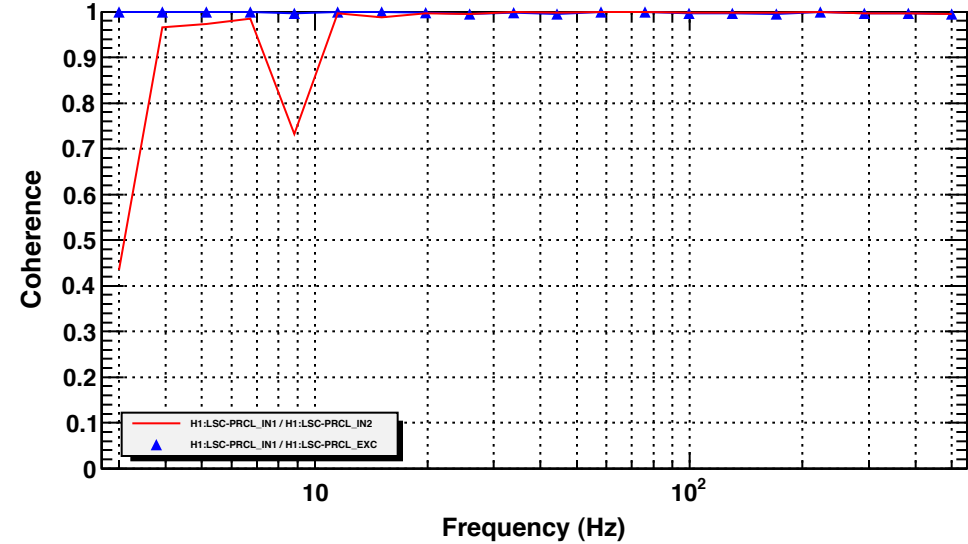

Transfer function

\*T0=28/09/2014 23:46:43.100097

Avg=20

Coherence function

T0=28/09/2014 23:46:43.100097

Avg=20

Transfer function

\*T0=17/09/2014 04:14:23.100097

Avg=20