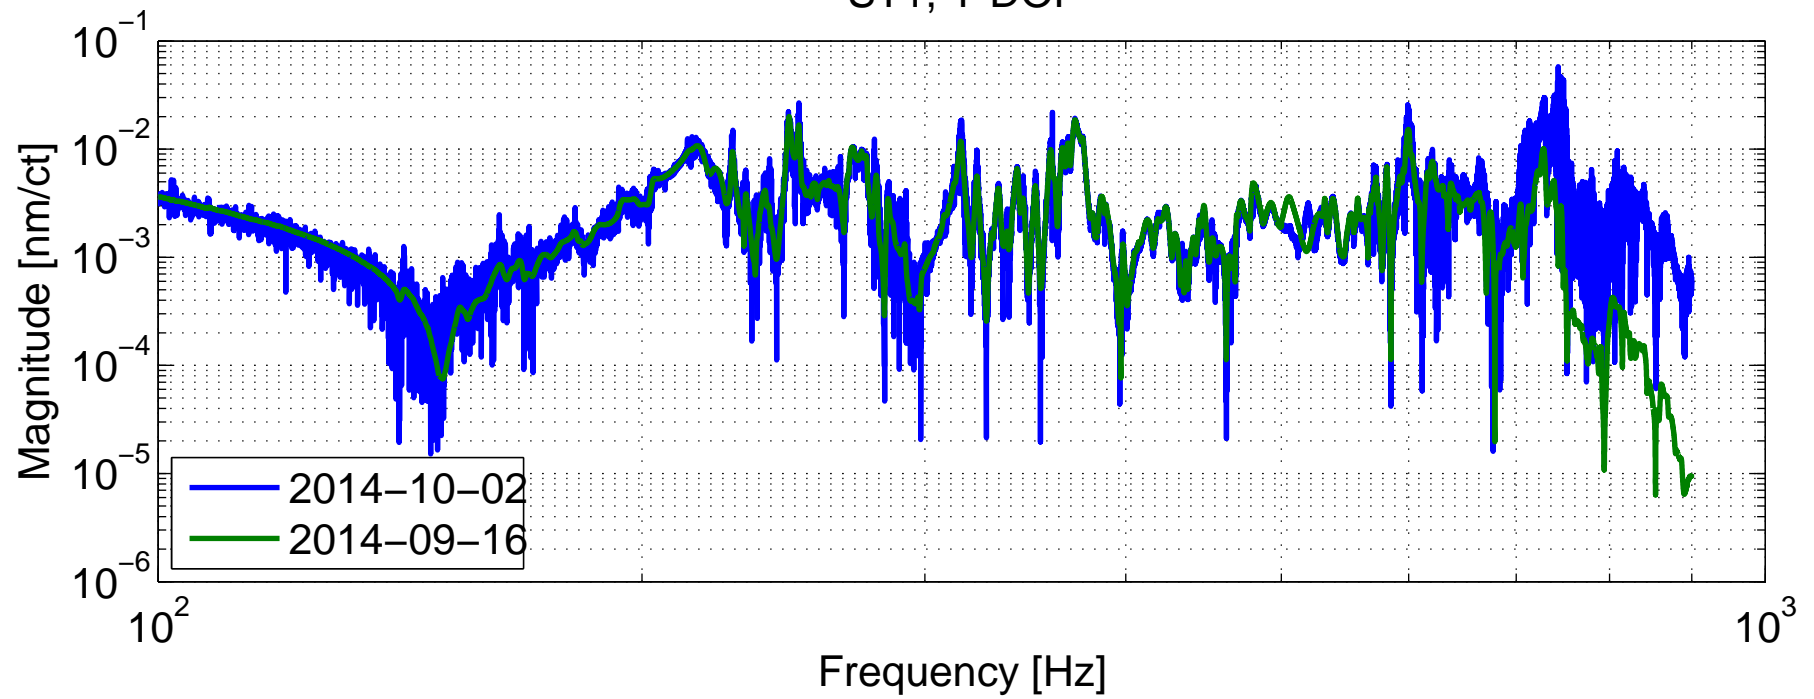

H1ISIITMX Super Sensor Plant Comparison ST1, Y DOF

created by workspace on 03-Oct-2014