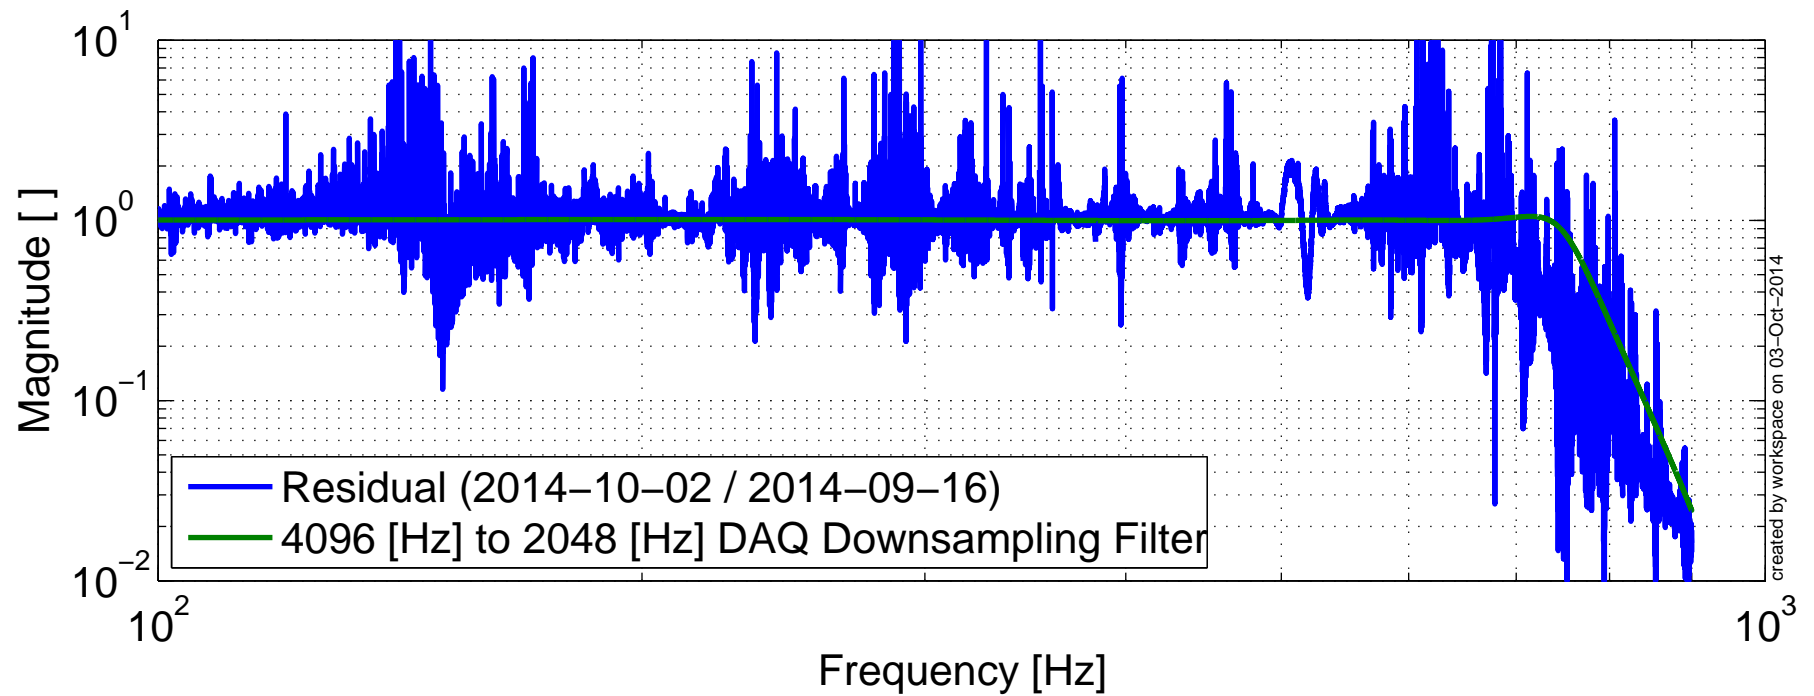

H1ISIITMX Super Sensor Plant Comparison ST1, Y DOF

created by workspace on 03-Oct-2014