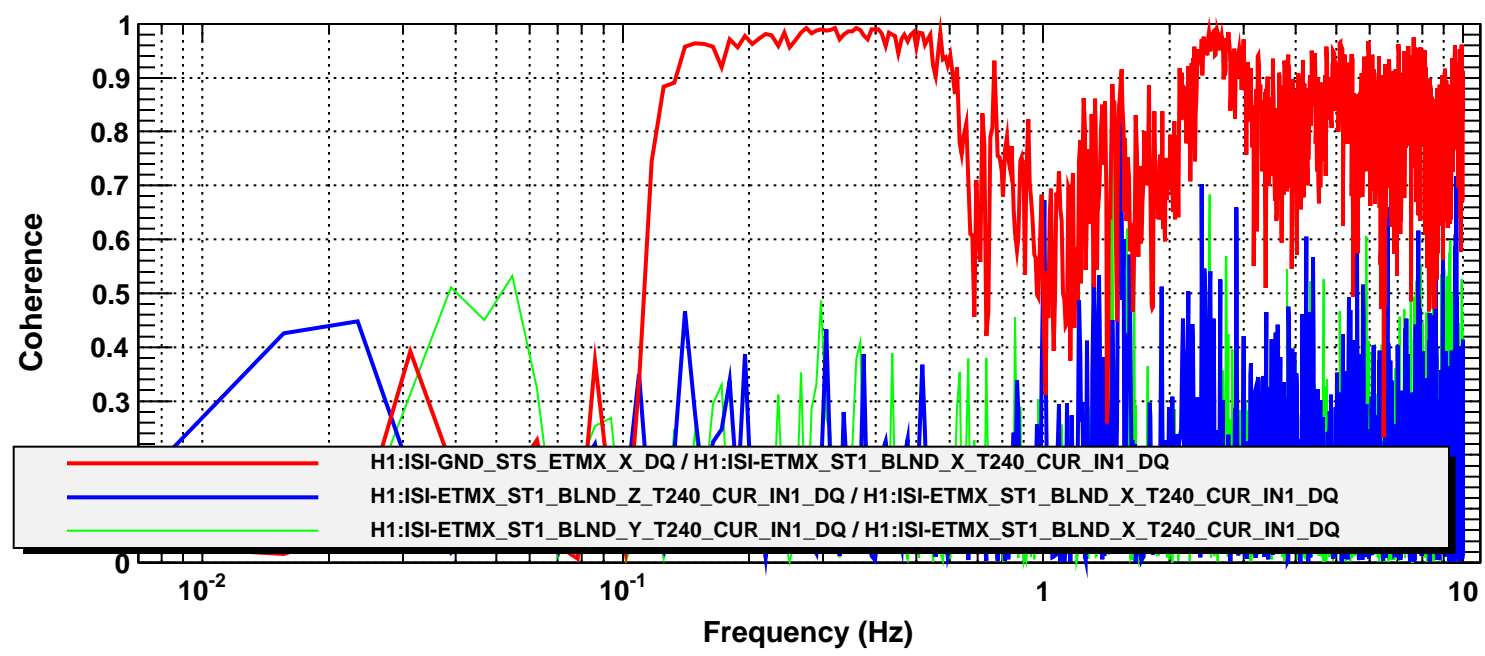

Power spectrum

T0=15/10/2014 18:38:54

Avg=10

BW=0.0117187

Coherence

T0=15/10/2014 18:38:54

Avg=10

BW=0.0117187