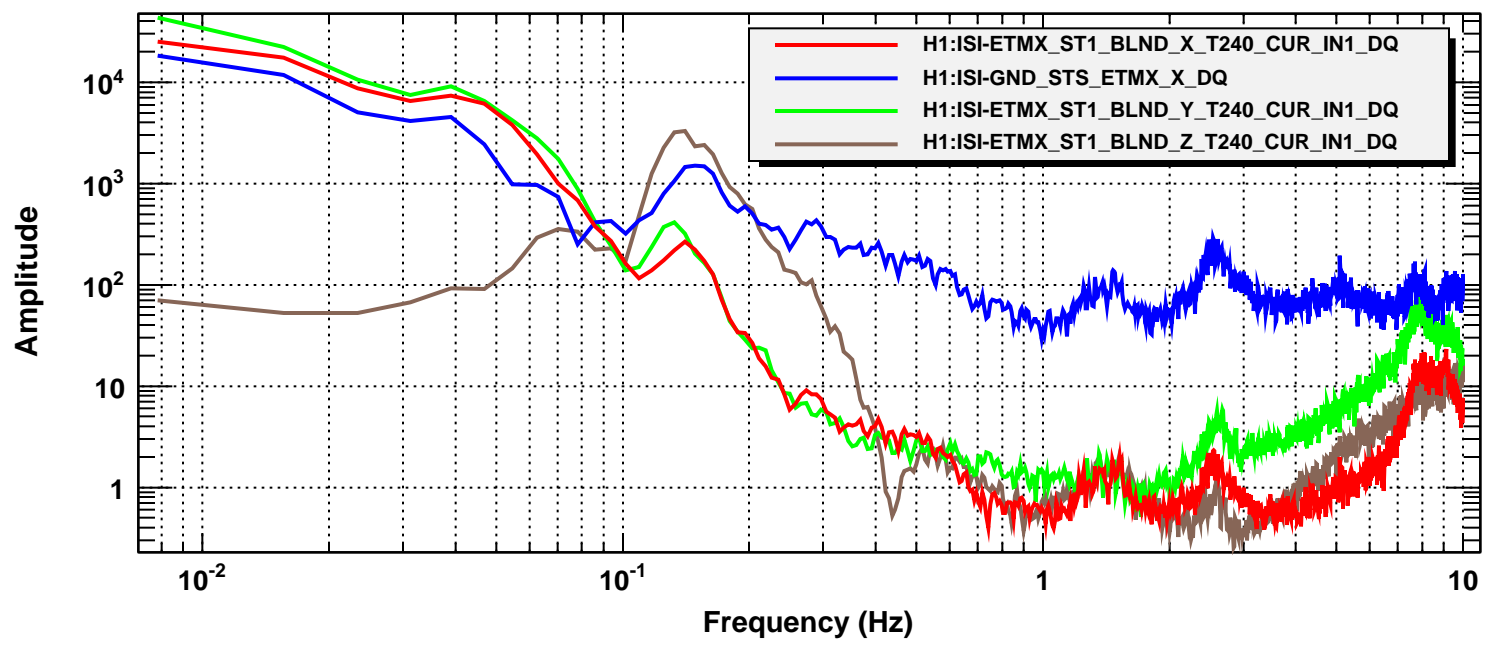

Power spectrum

T0=15/10/2014 18:38:54

Avg=10

BW=0.0117187

Coherence

T0=15/10/2014 18:38:54

Avg=10

BW=0.0117187