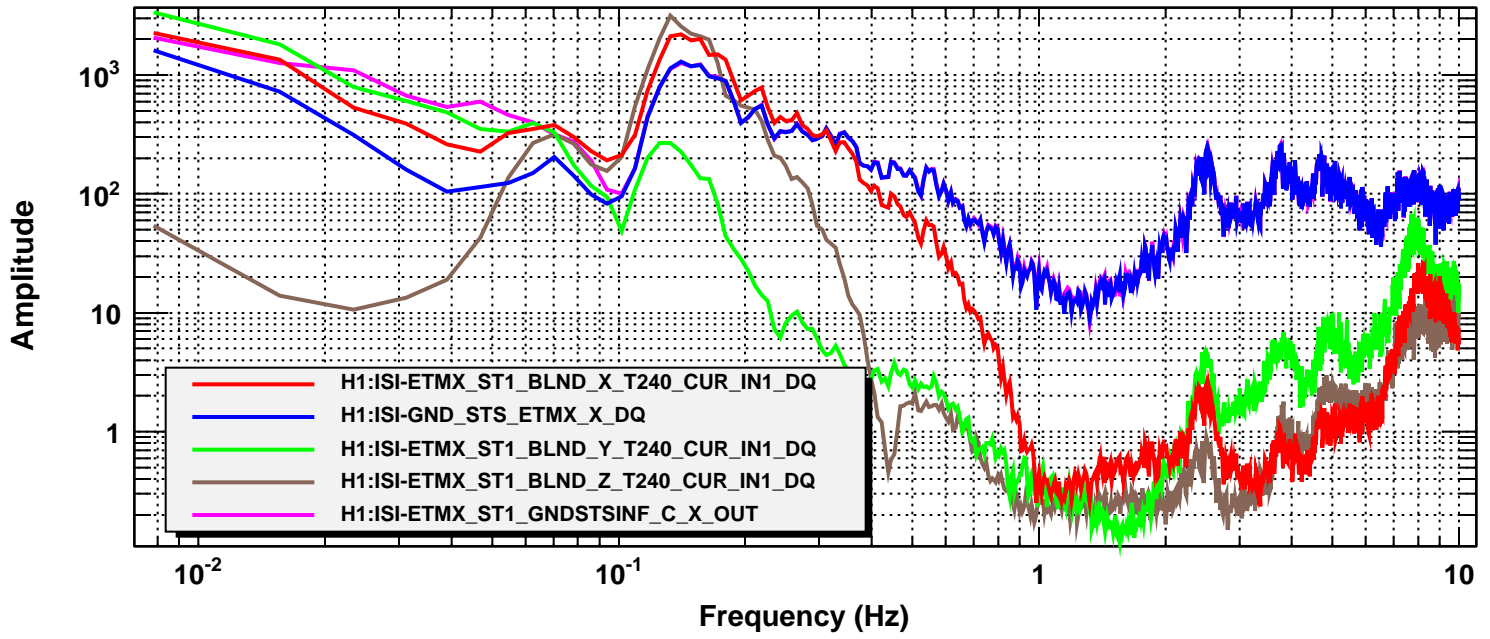

Power spectrum

T0=15/10/2014 18:01:42

Avg=10

BW=0.0117187

Coherence

T0=15/10/2014 18:01:42

Avg=10

BW=0.0117187