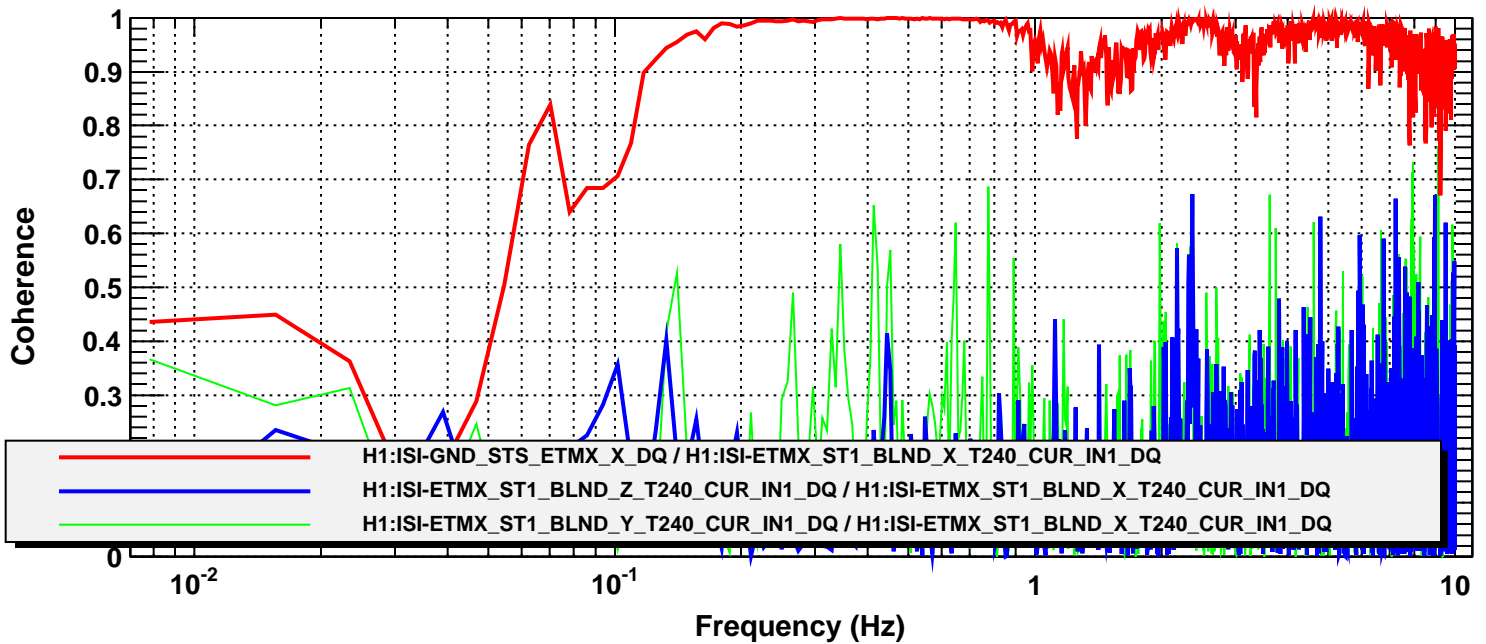

Power spectrum

T0=15/10/2014 18:01:42

Avg=10

BW=0.0117187

Coherence

T0=15/10/2014 18:01:42

Avg=10

BW=0.0117187