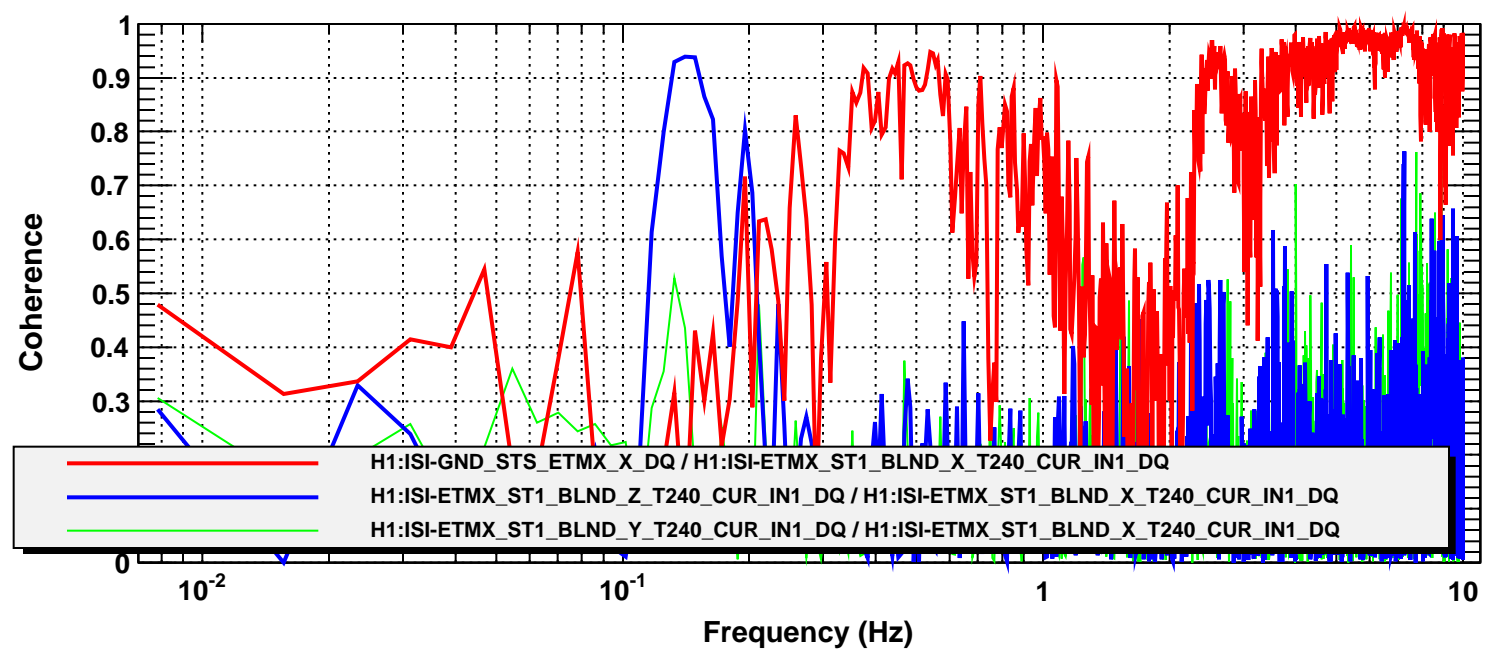

Power spectrum

T0=15/10/2014 18:16:07

Avg=10

BW=0.0117187

Coherence

T0=15/10/2014 18:16:07

Avg=10

BW=0.0117187