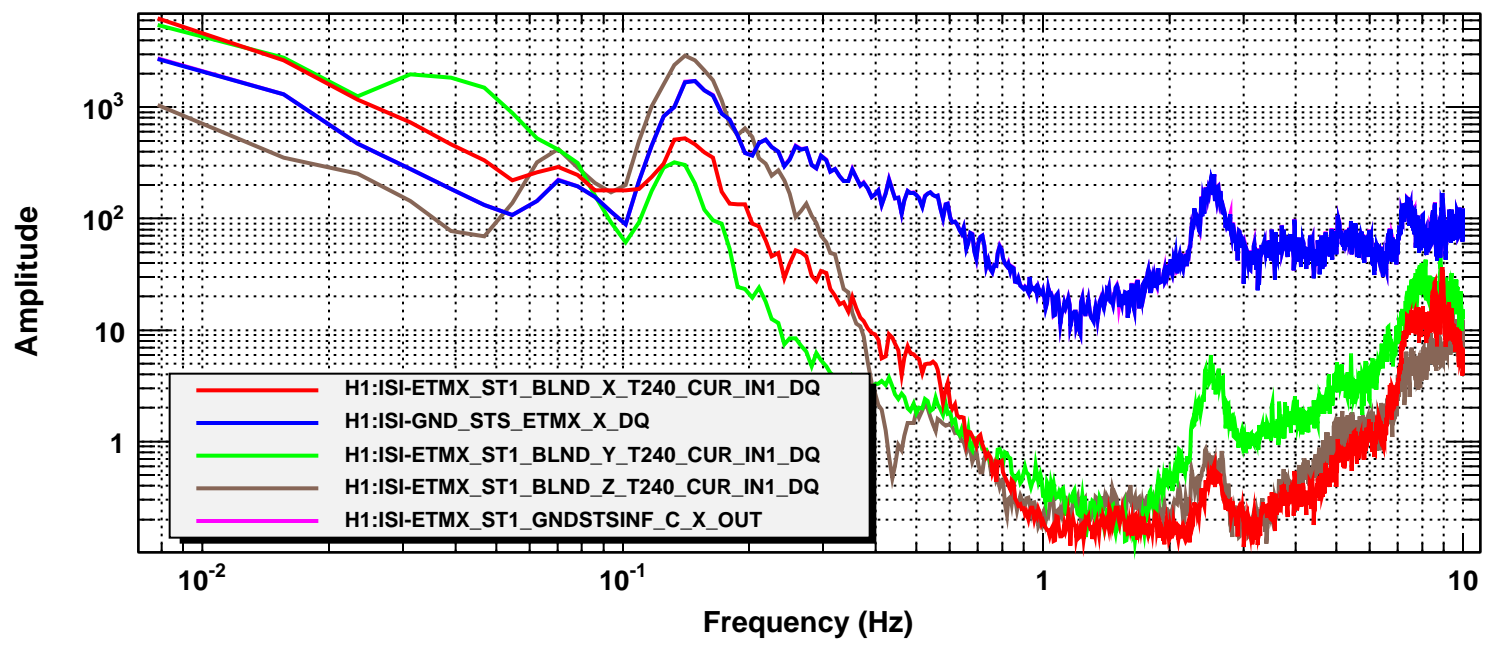

Power spectrum

T0=15/10/2014 18:16:07

Avg=10

BW=0.0117187

Coherence

T0=15/10/2014 18:16:07

Avg=10

BW=0.0117187