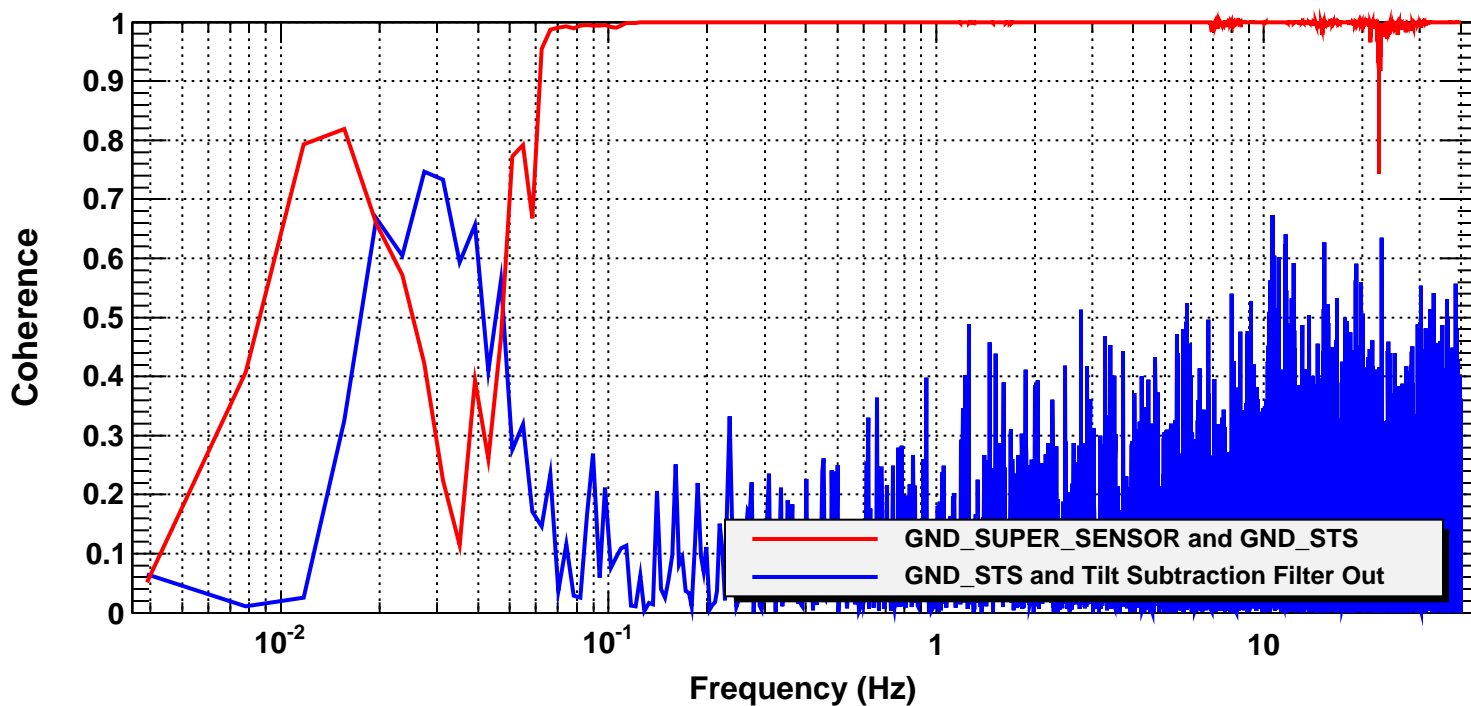

### Power spectrum

T0=16/10/2014 23:42:06

Avg=10

BW=0.00585933

### Coherence

T0=16/10/2014 23:42:06

Avg=10

BW=0.00585933