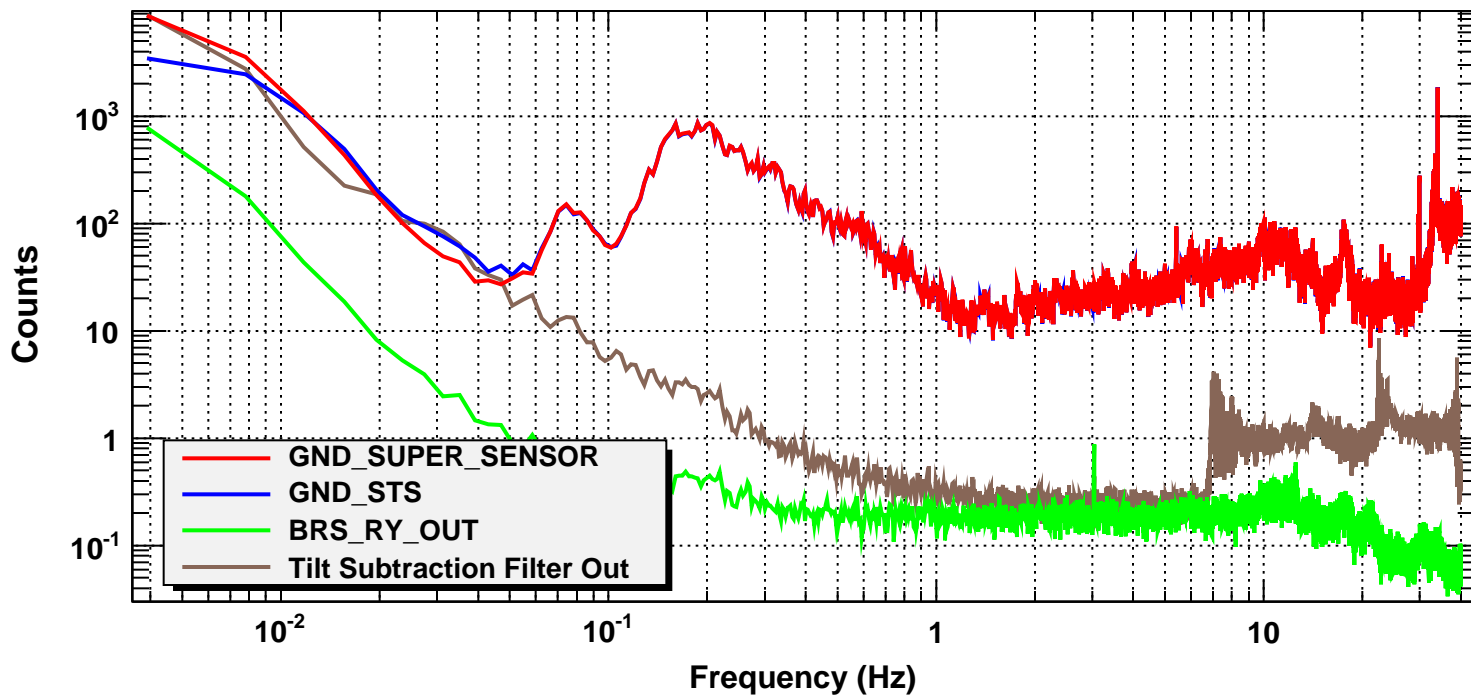

### Power spectrum

T0=16/10/2014 23:42:06

Avg=10

BW=0.00585933

### Coherence

T0=16/10/2014 23:42:06

Avg=10

BW=0.00585933