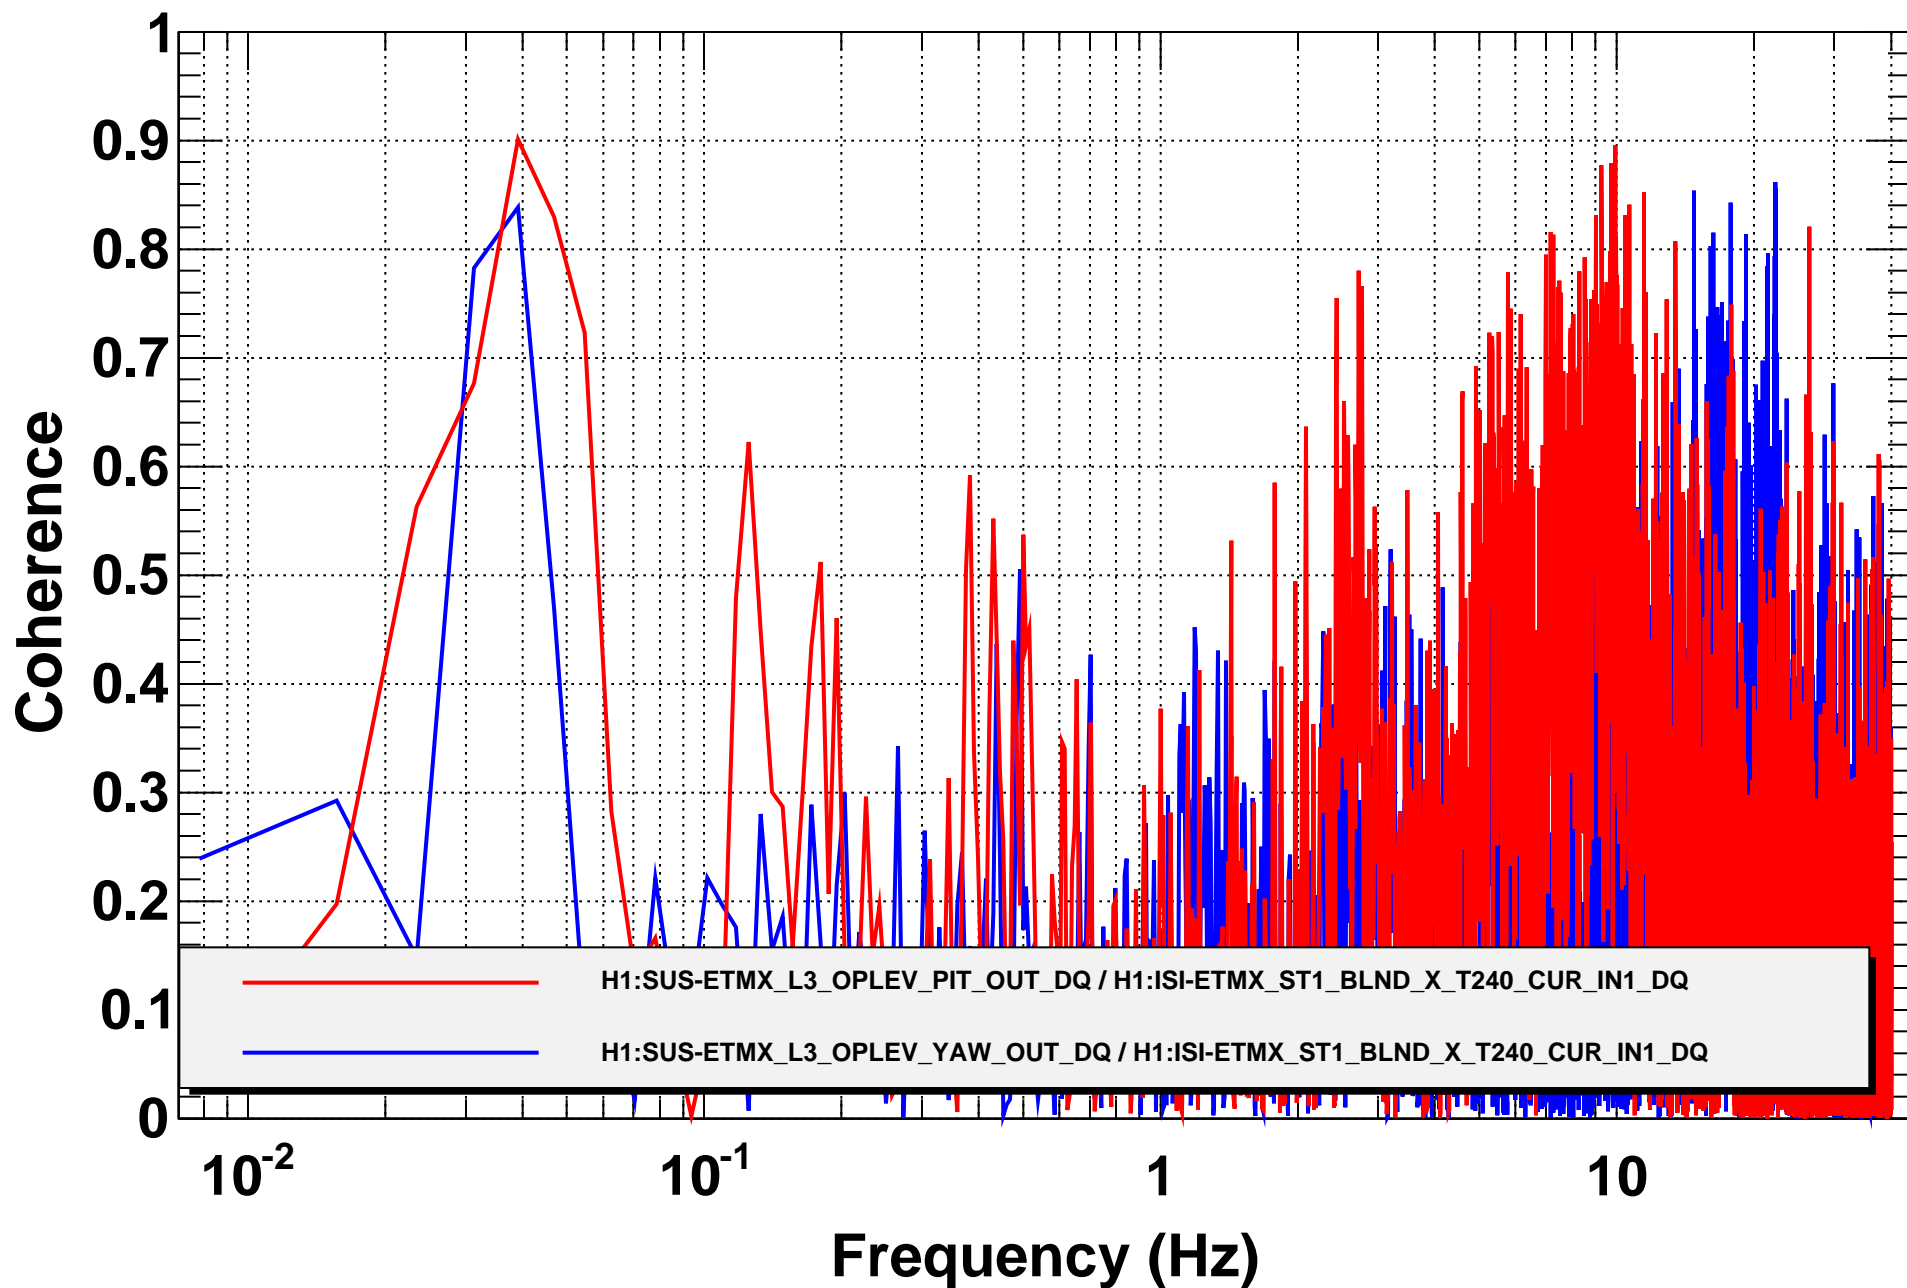

Amplitude Spectral Density

T0=21/10/2014 19:39:23

Avg=10

BW=0.0117187

Coherence

T0=21/10/2014 19:39:23

Avg=10

BW=0.0117187

Power spectrum

T0=21/10/2014 19:39:23

Avg=10

BW=0.0117187

Coherence

T0=21/10/2014 19:39:23

Avg=10

BW=0.0117187