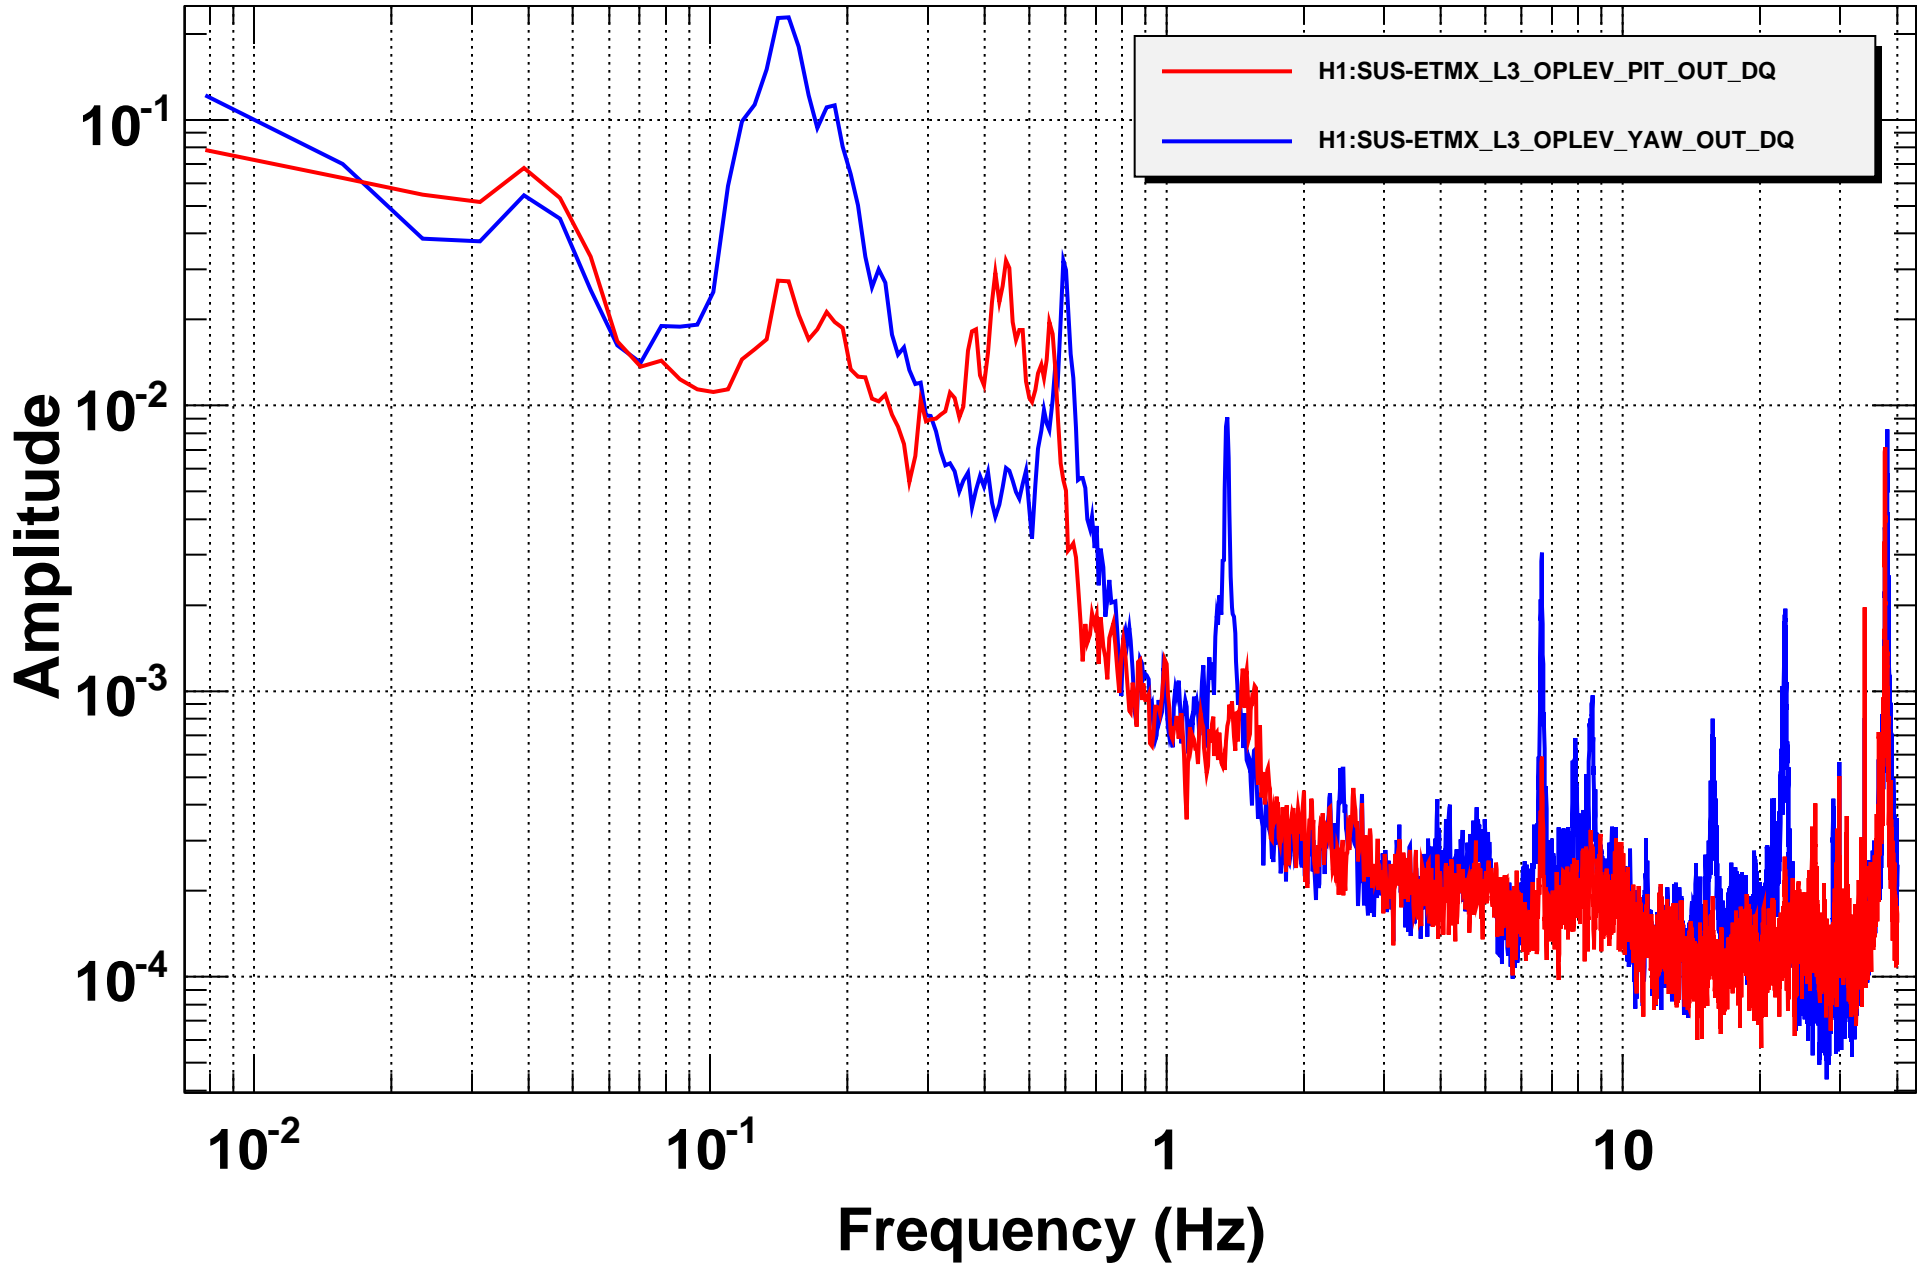

Amplitude Spectral Density

T0=21/10/2014 19:39:23

Avg=10

BW=0.0117187

Coherence

T0=21/10/2014 19:39:23

Avg=10

BW=0.0117187

Power spectrum

T0=21/10/2014 19:39:23

Avg=10

BW=0.0117187

Coherence

T0=21/10/2014 19:39:23

Avg=10

BW=0.0117187