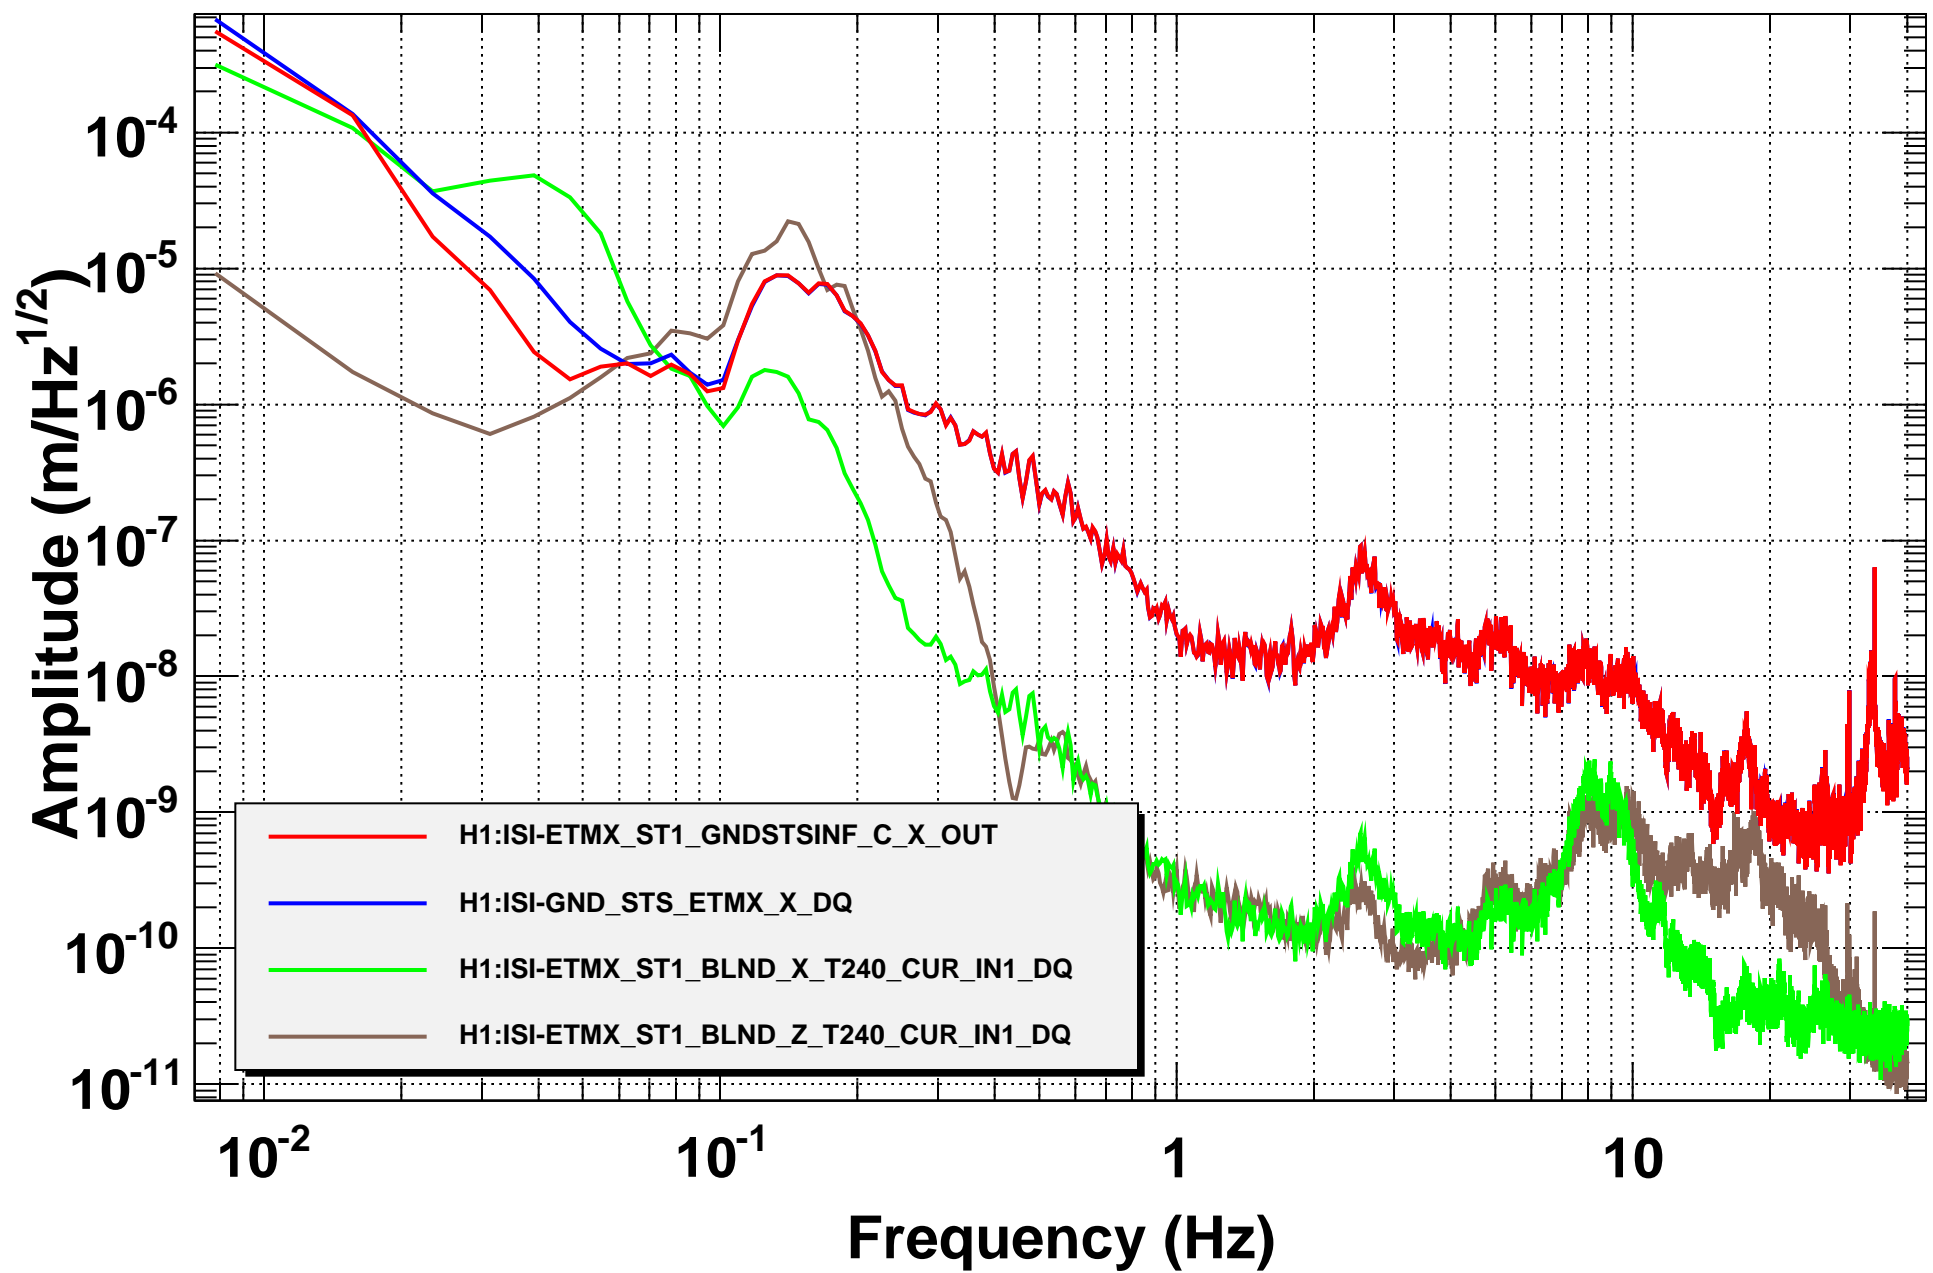

Amplitude Spectral Density

T0=21/10/2014 19:39:23

Avg=10

BW=0.0117187

Coherence

T0=21/10/2014 19:39:23

Avg=10

BW=0.0117187

Power spectrum

T0=21/10/2014 19:39:23

Avg=10

BW=0.0117187

Coherence

T0=21/10/2014 19:39:23

Avg=10

BW=0.0117187