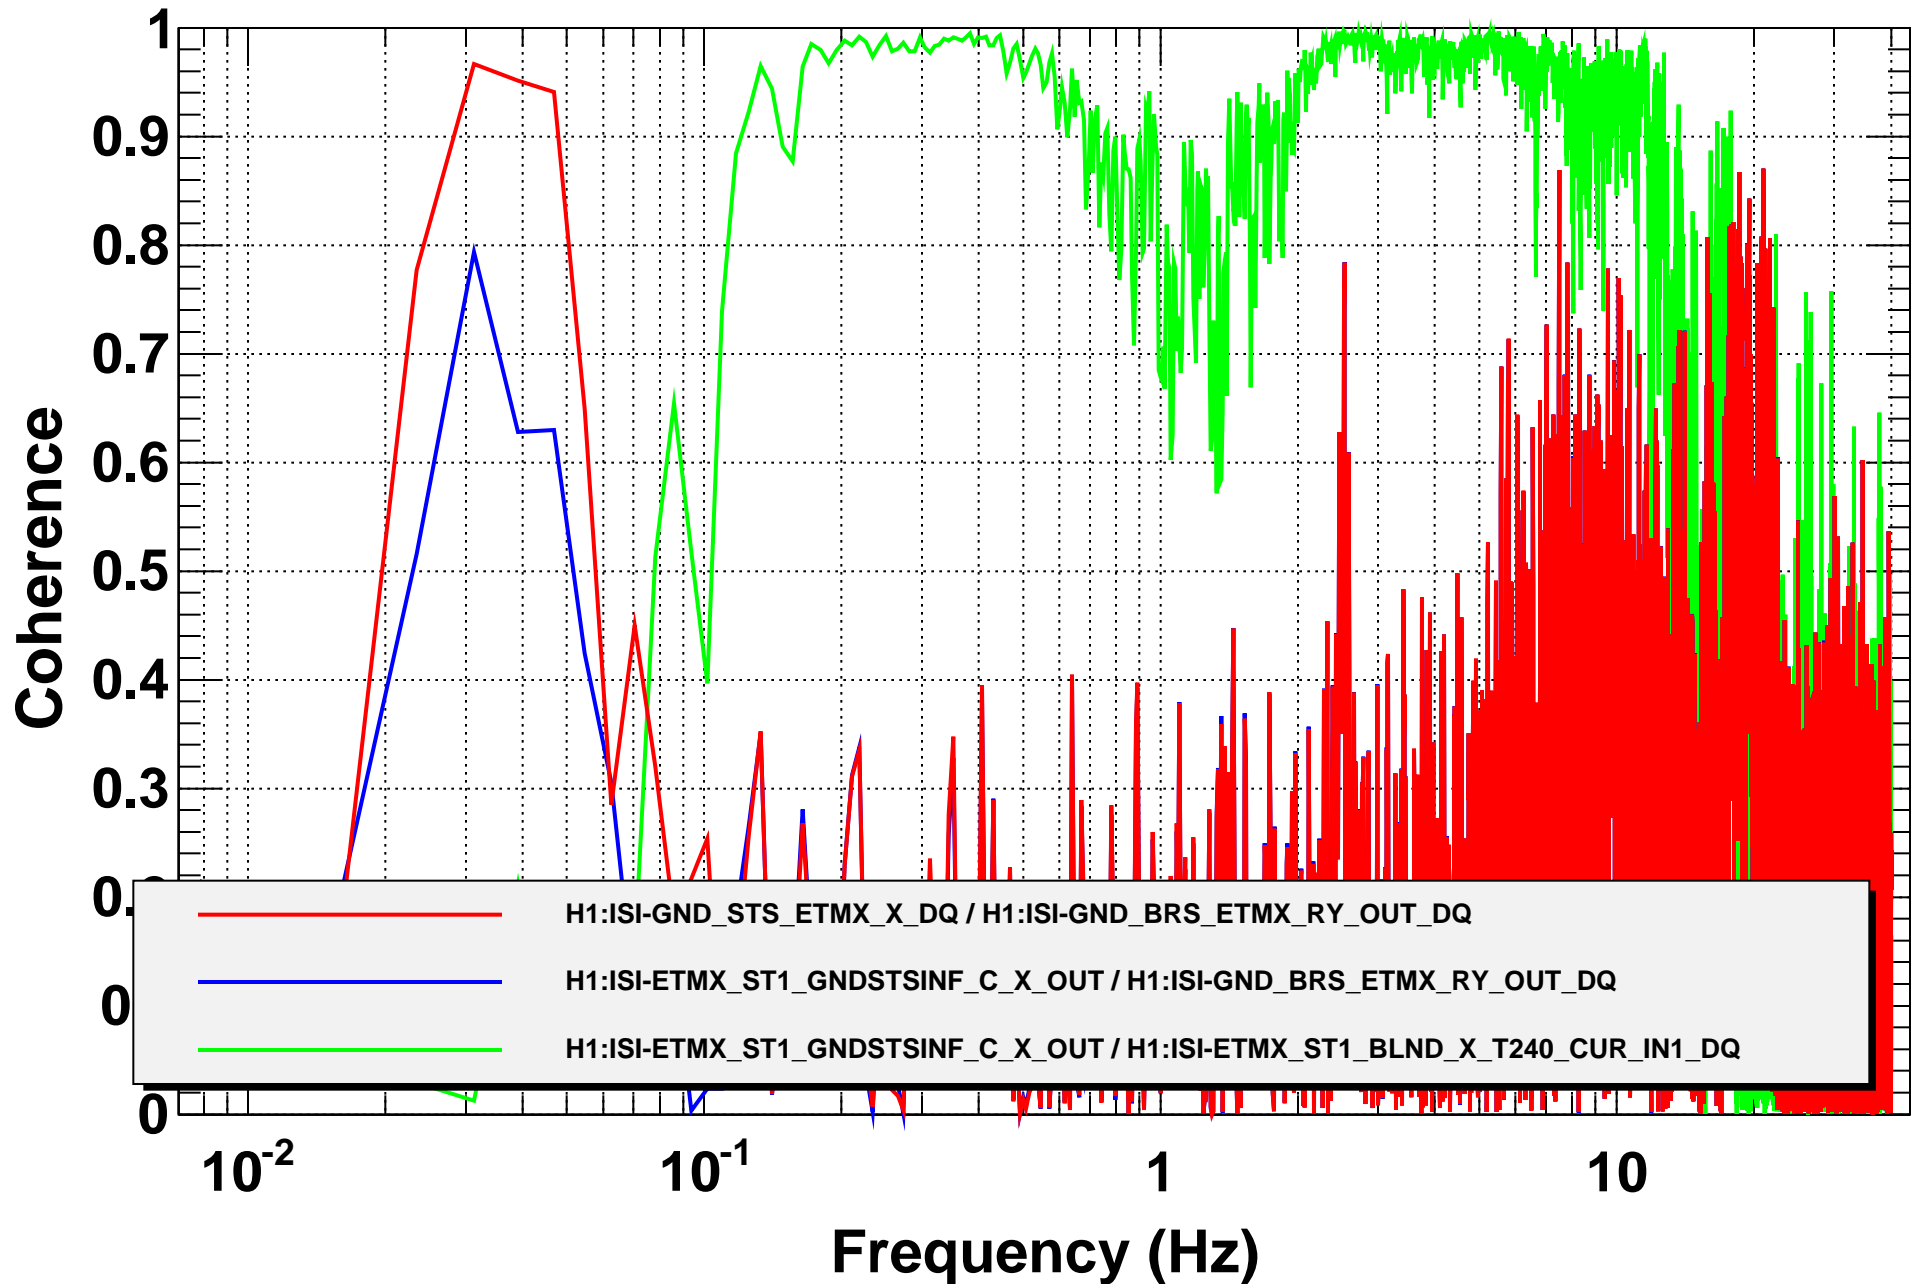

Amplitude Spectral Density

T0=21/10/2014 19:39:23

Avg=10

BW=0.0117187

Coherence

T0=21/10/2014 19:39:23

Avg=10

BW=0.0117187

Power spectrum

T0=21/10/2014 19:39:23

Avg=10

BW=0.0117187

Coherence

T0=21/10/2014 19:39:23

Avg=10

BW=0.0117187