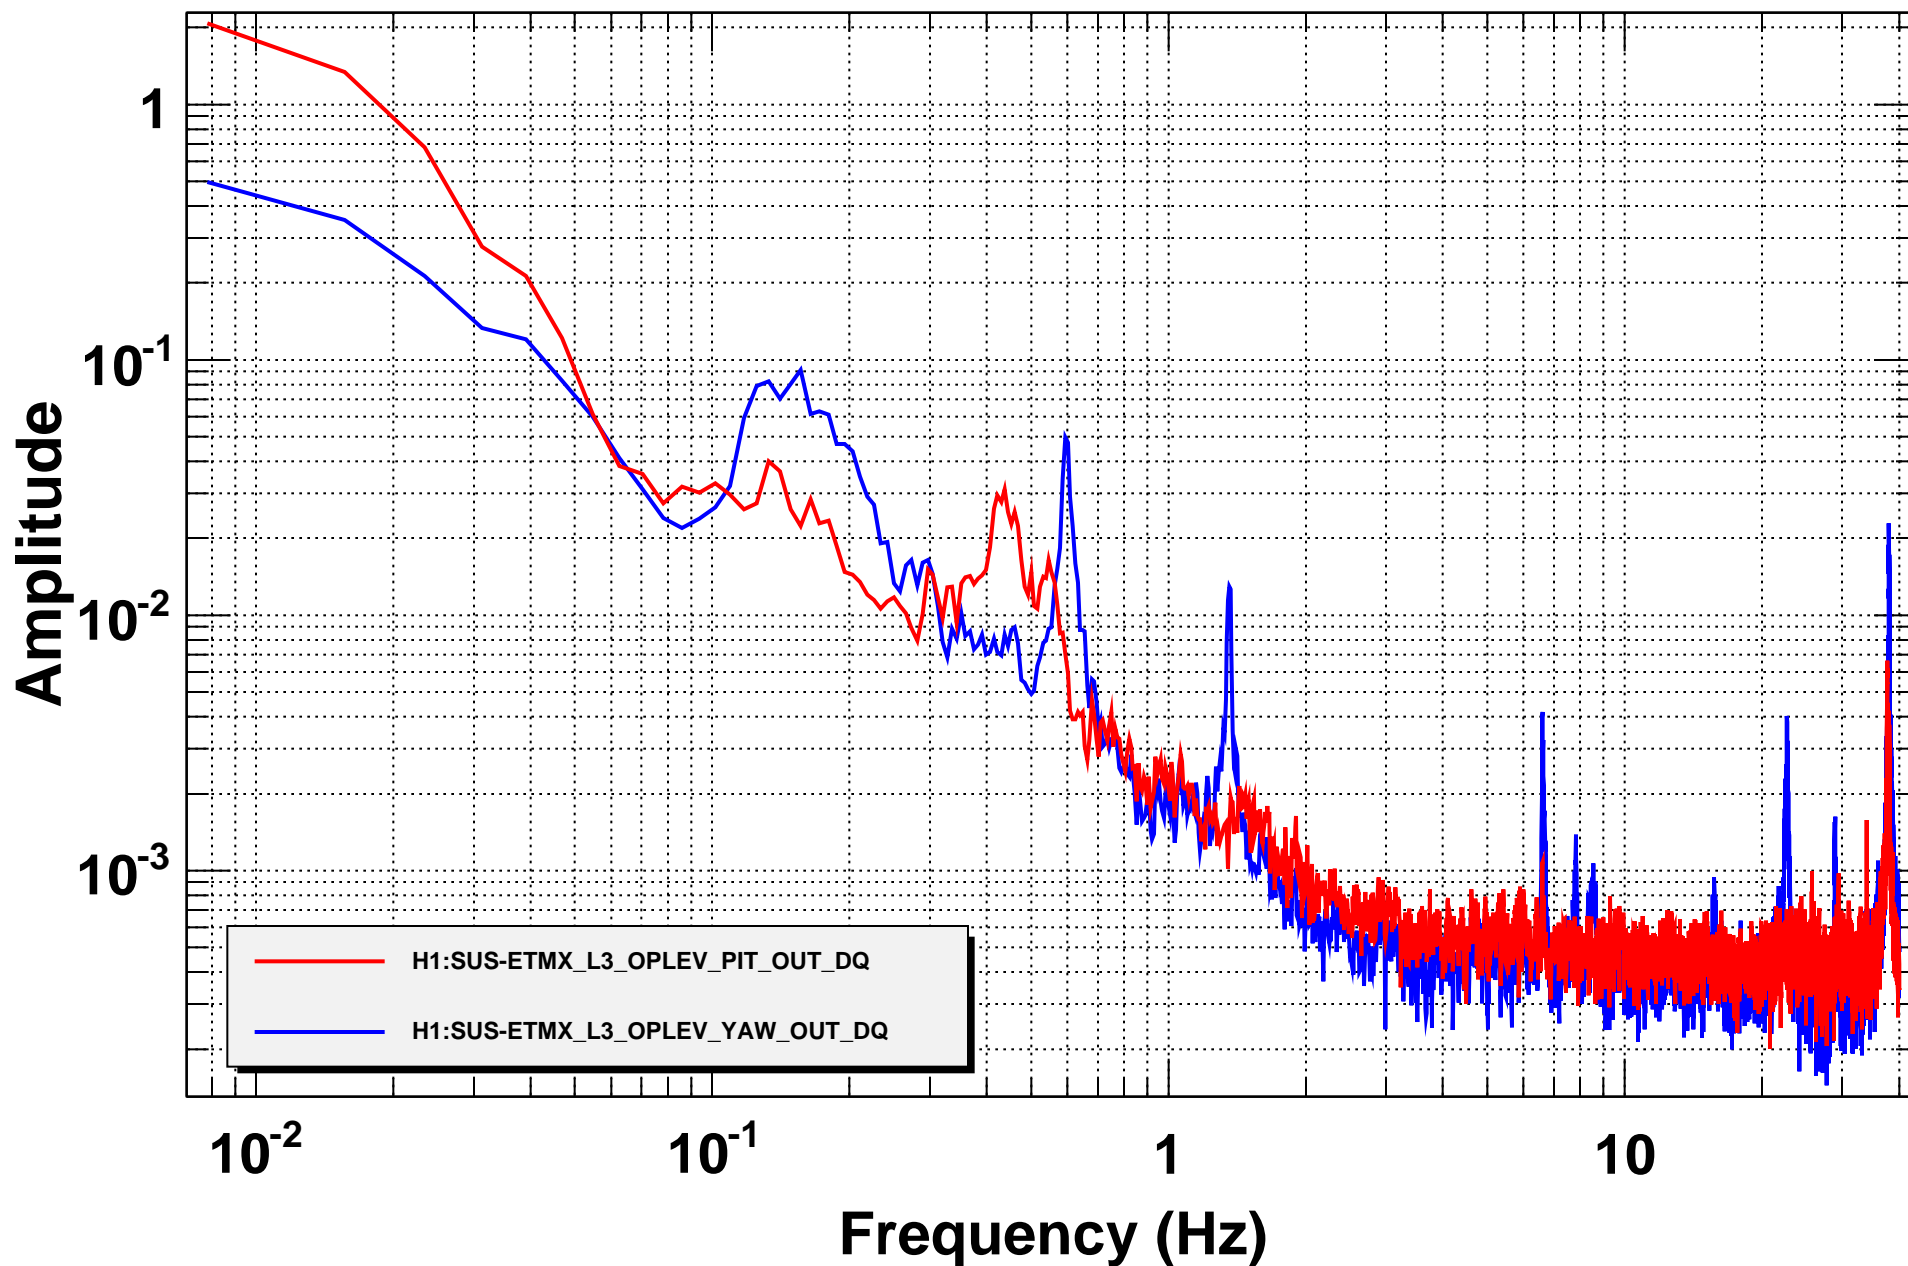

Amplitude Spectral Density

T0=21/10/2014 23:26:08

Avg=10

BW=0.0117187

Coherence

T0=21/10/2014 23:26:08

Avg=10

BW=0.0117187