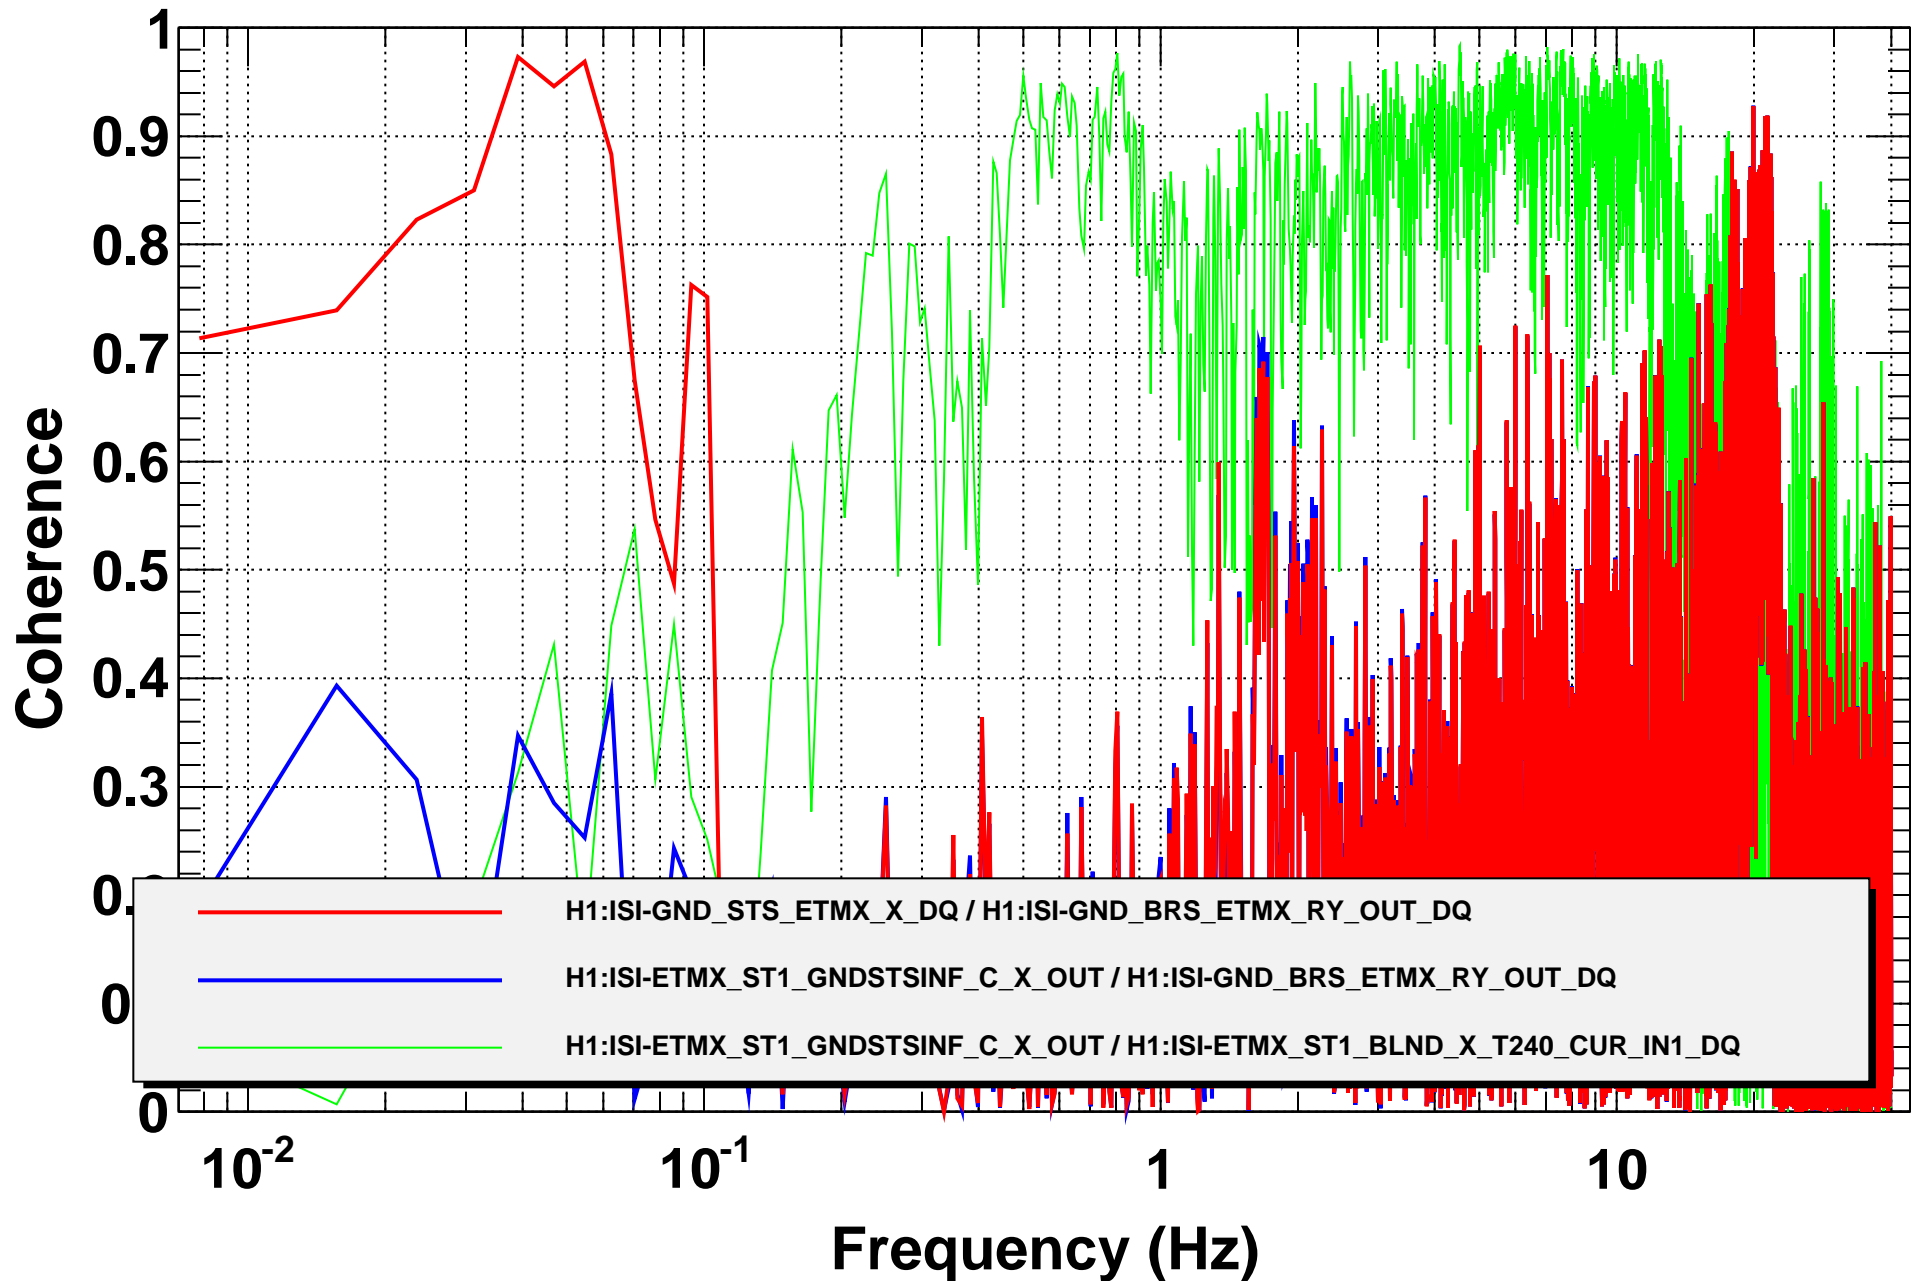

Amplitude Spectral Density

T0=21/10/2014 23:26:08

Avg=10

BW=0.0117187

Coherence

T0=21/10/2014 23:26:08

Avg=10

BW=0.0117187