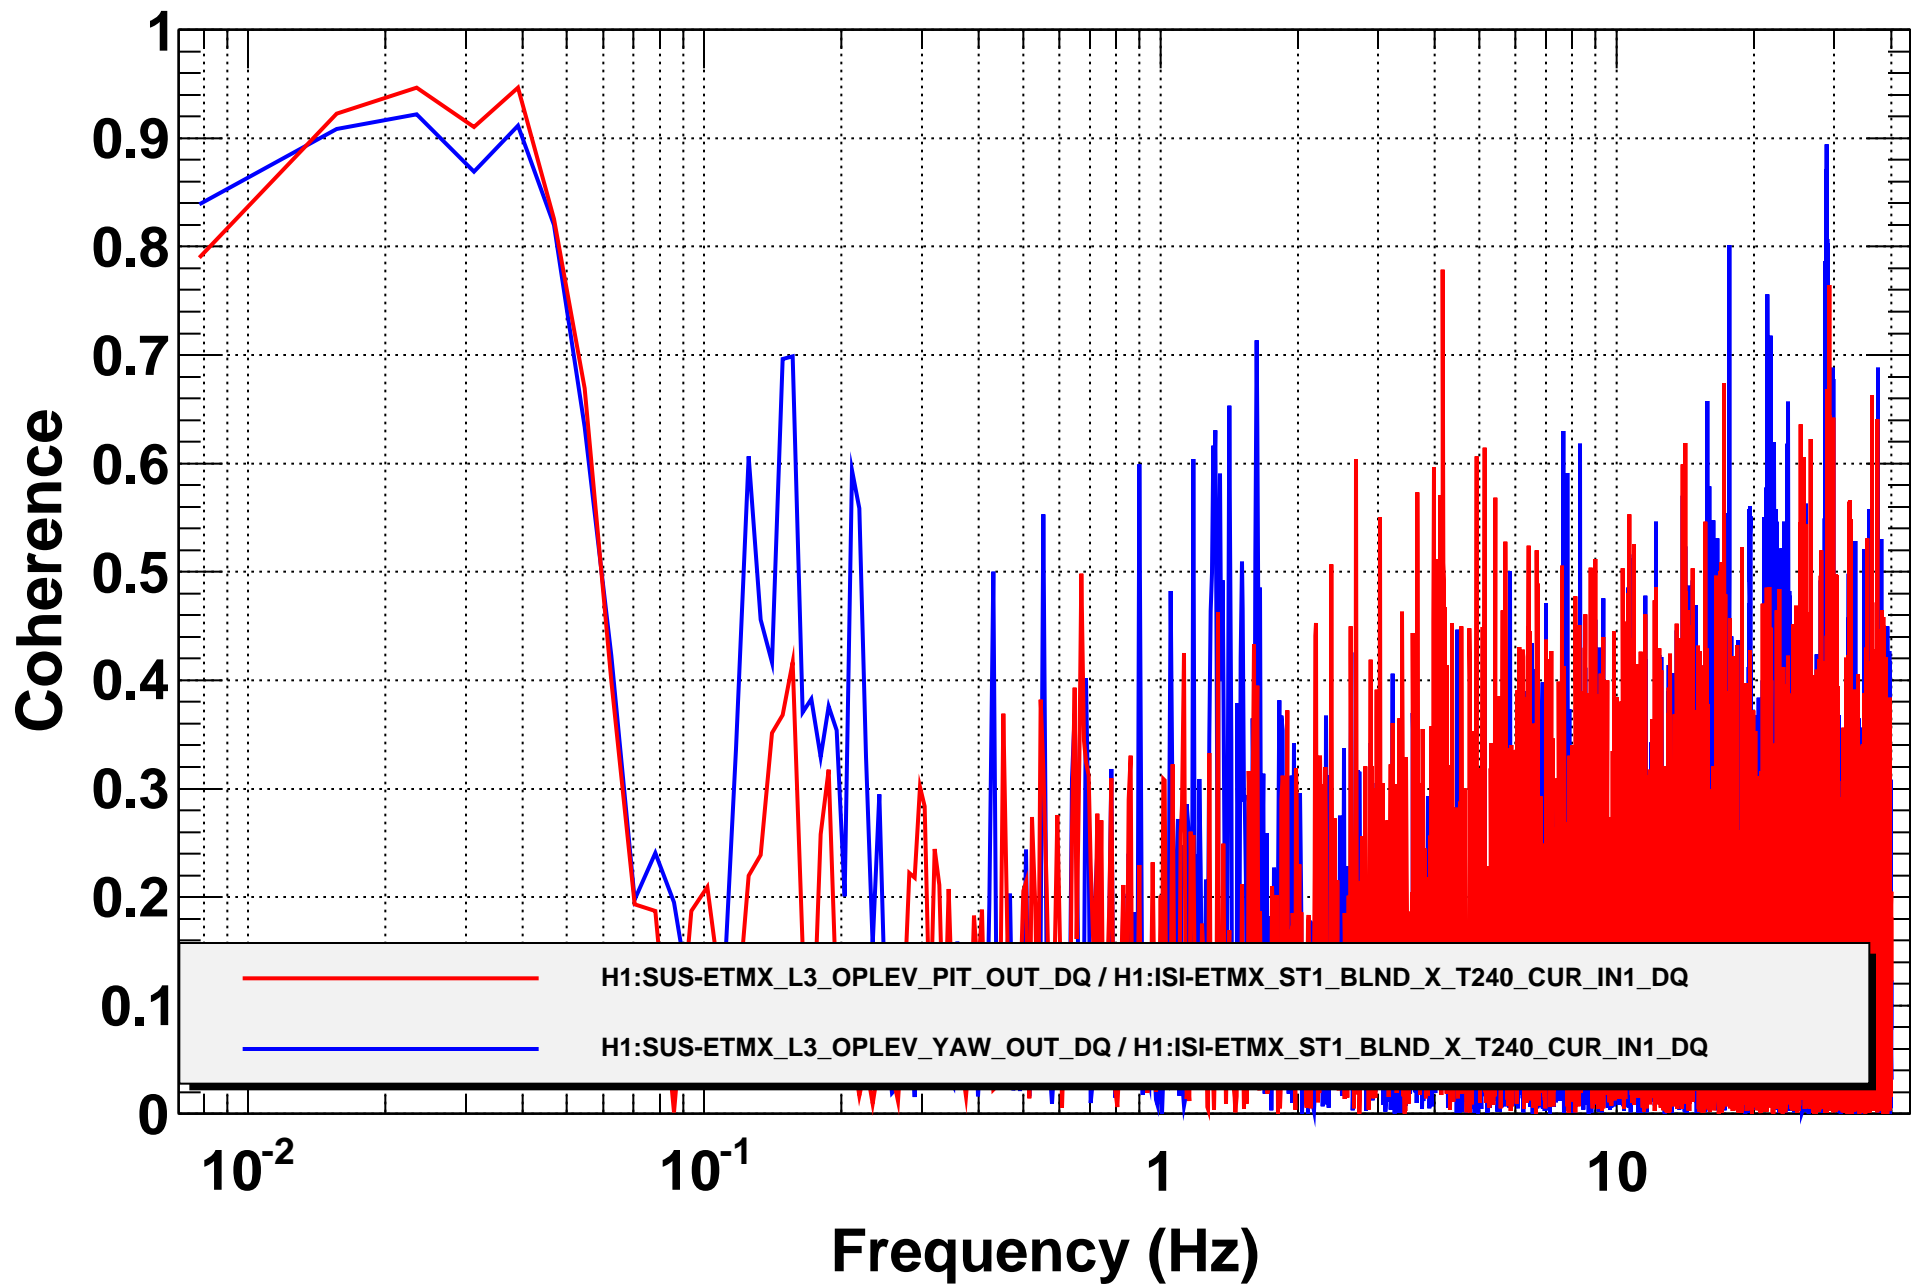

Amplitude Spectral Density

T0=21/10/2014 23:26:08

Avg=10

BW=0.0117187

Coherence

T0=21/10/2014 23:26:08

Avg=10

BW=0.0117187