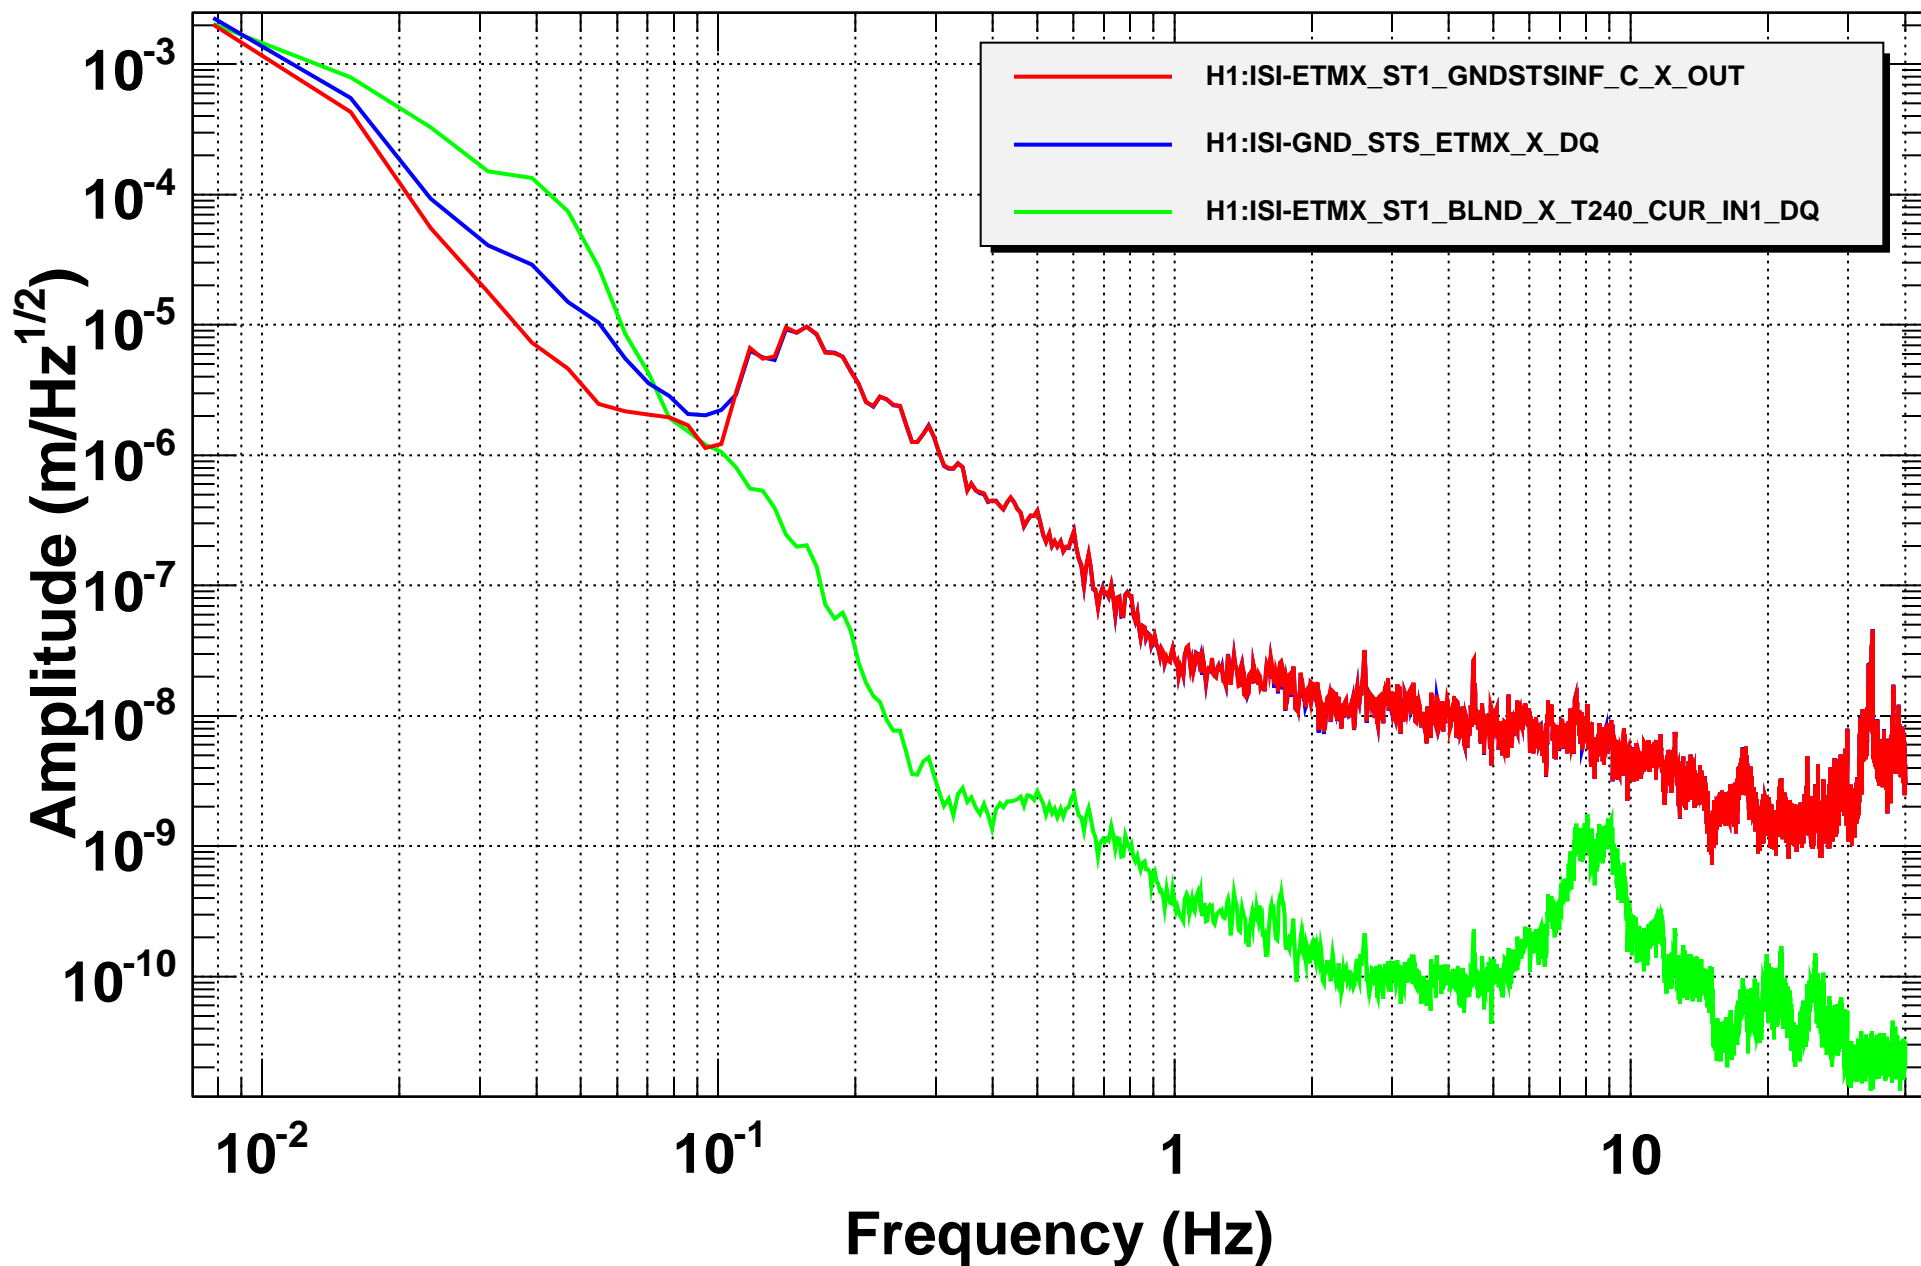

Amplitude Spectral Density

T0=21/10/2014 23:26:08

Avg=10

BW=0.0117187

Coherence

T0=21/10/2014 23:26:08

Avg=10

BW=0.0117187