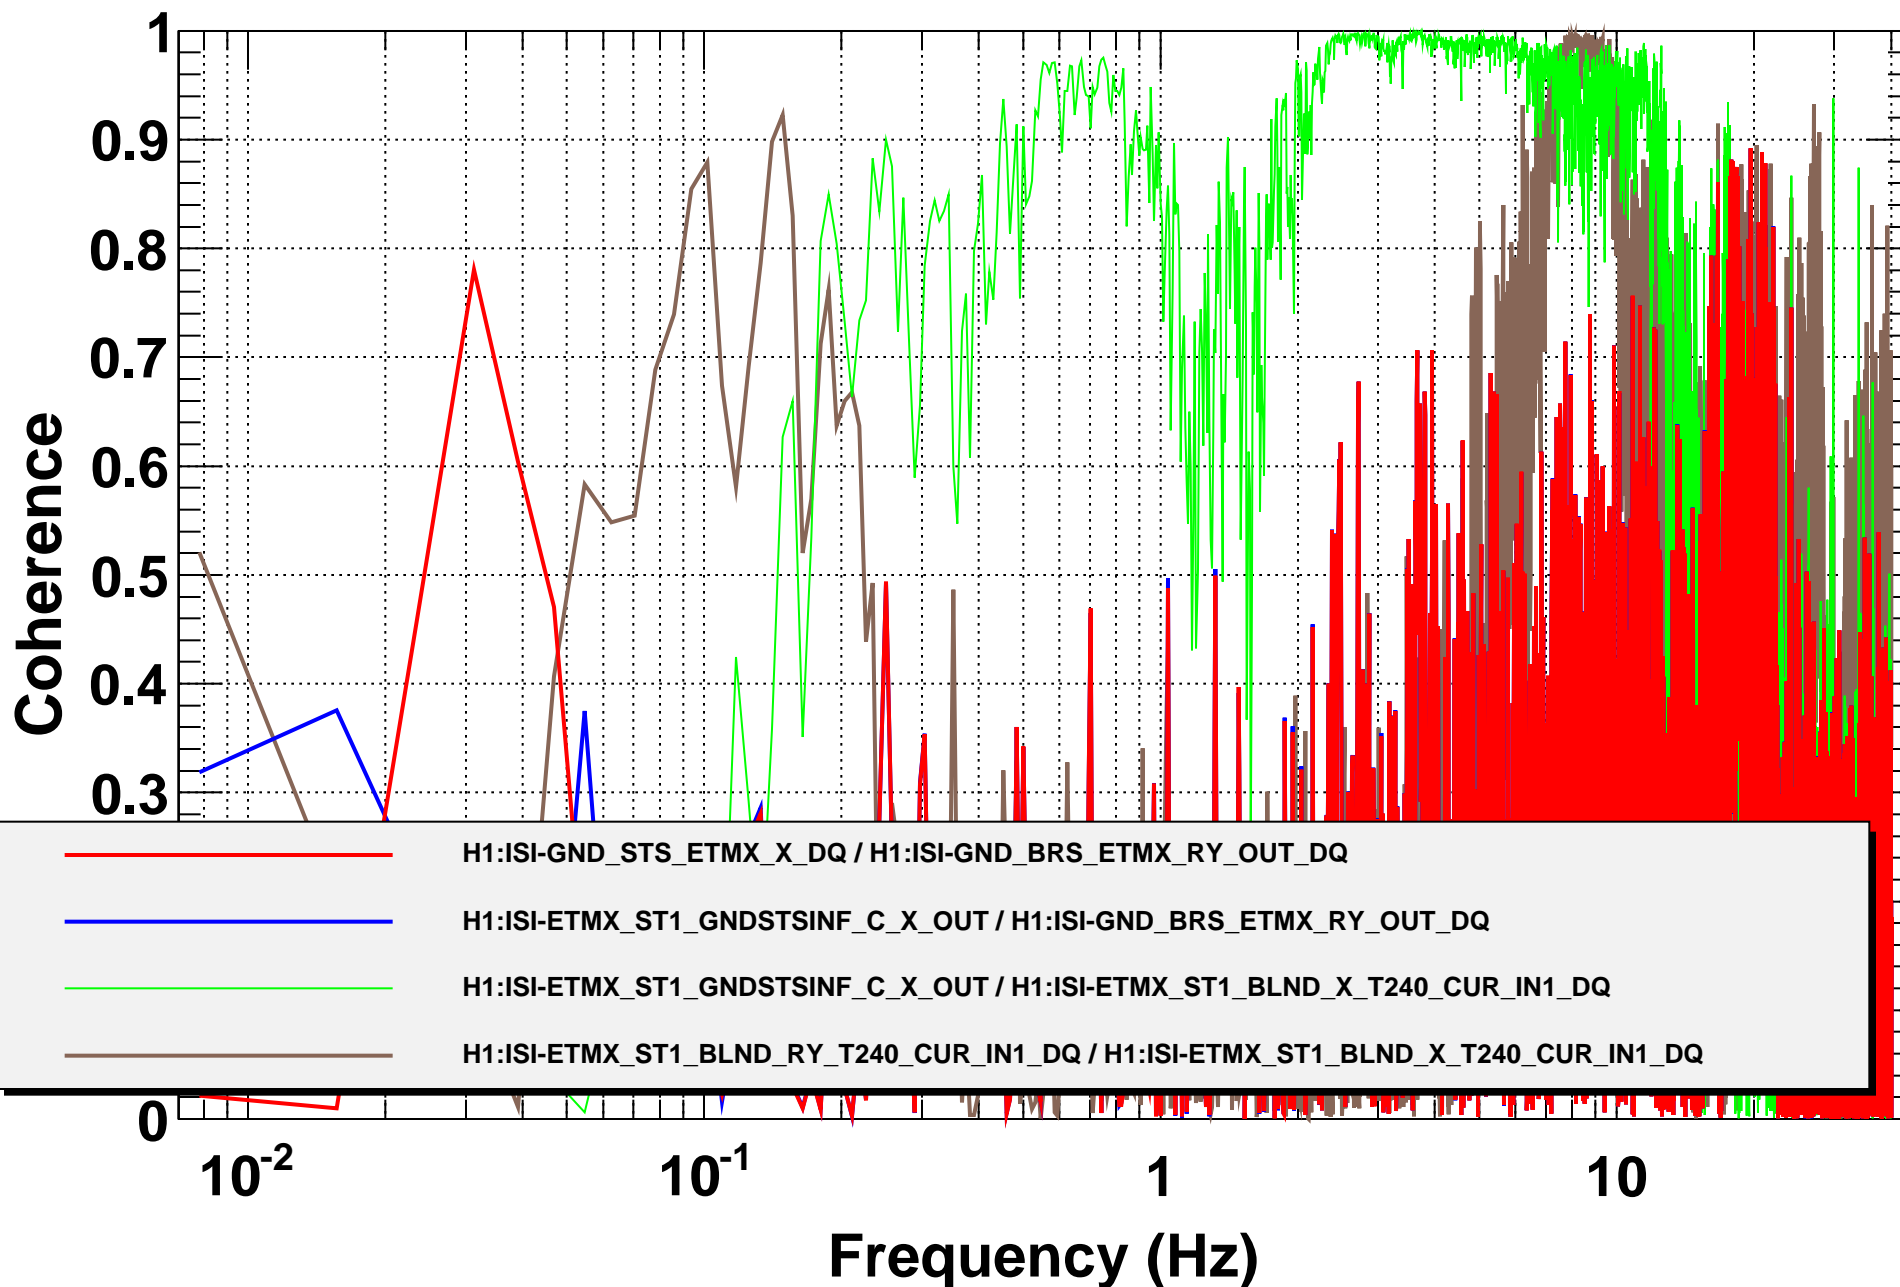

# Amplitude Spectral Density

T0=22/10/2014 01:56:59

Avg=10

BW=0.0117187

# Coherence

T0=22/10/2014 01:56:59

Avg=10

BW=0.0117187