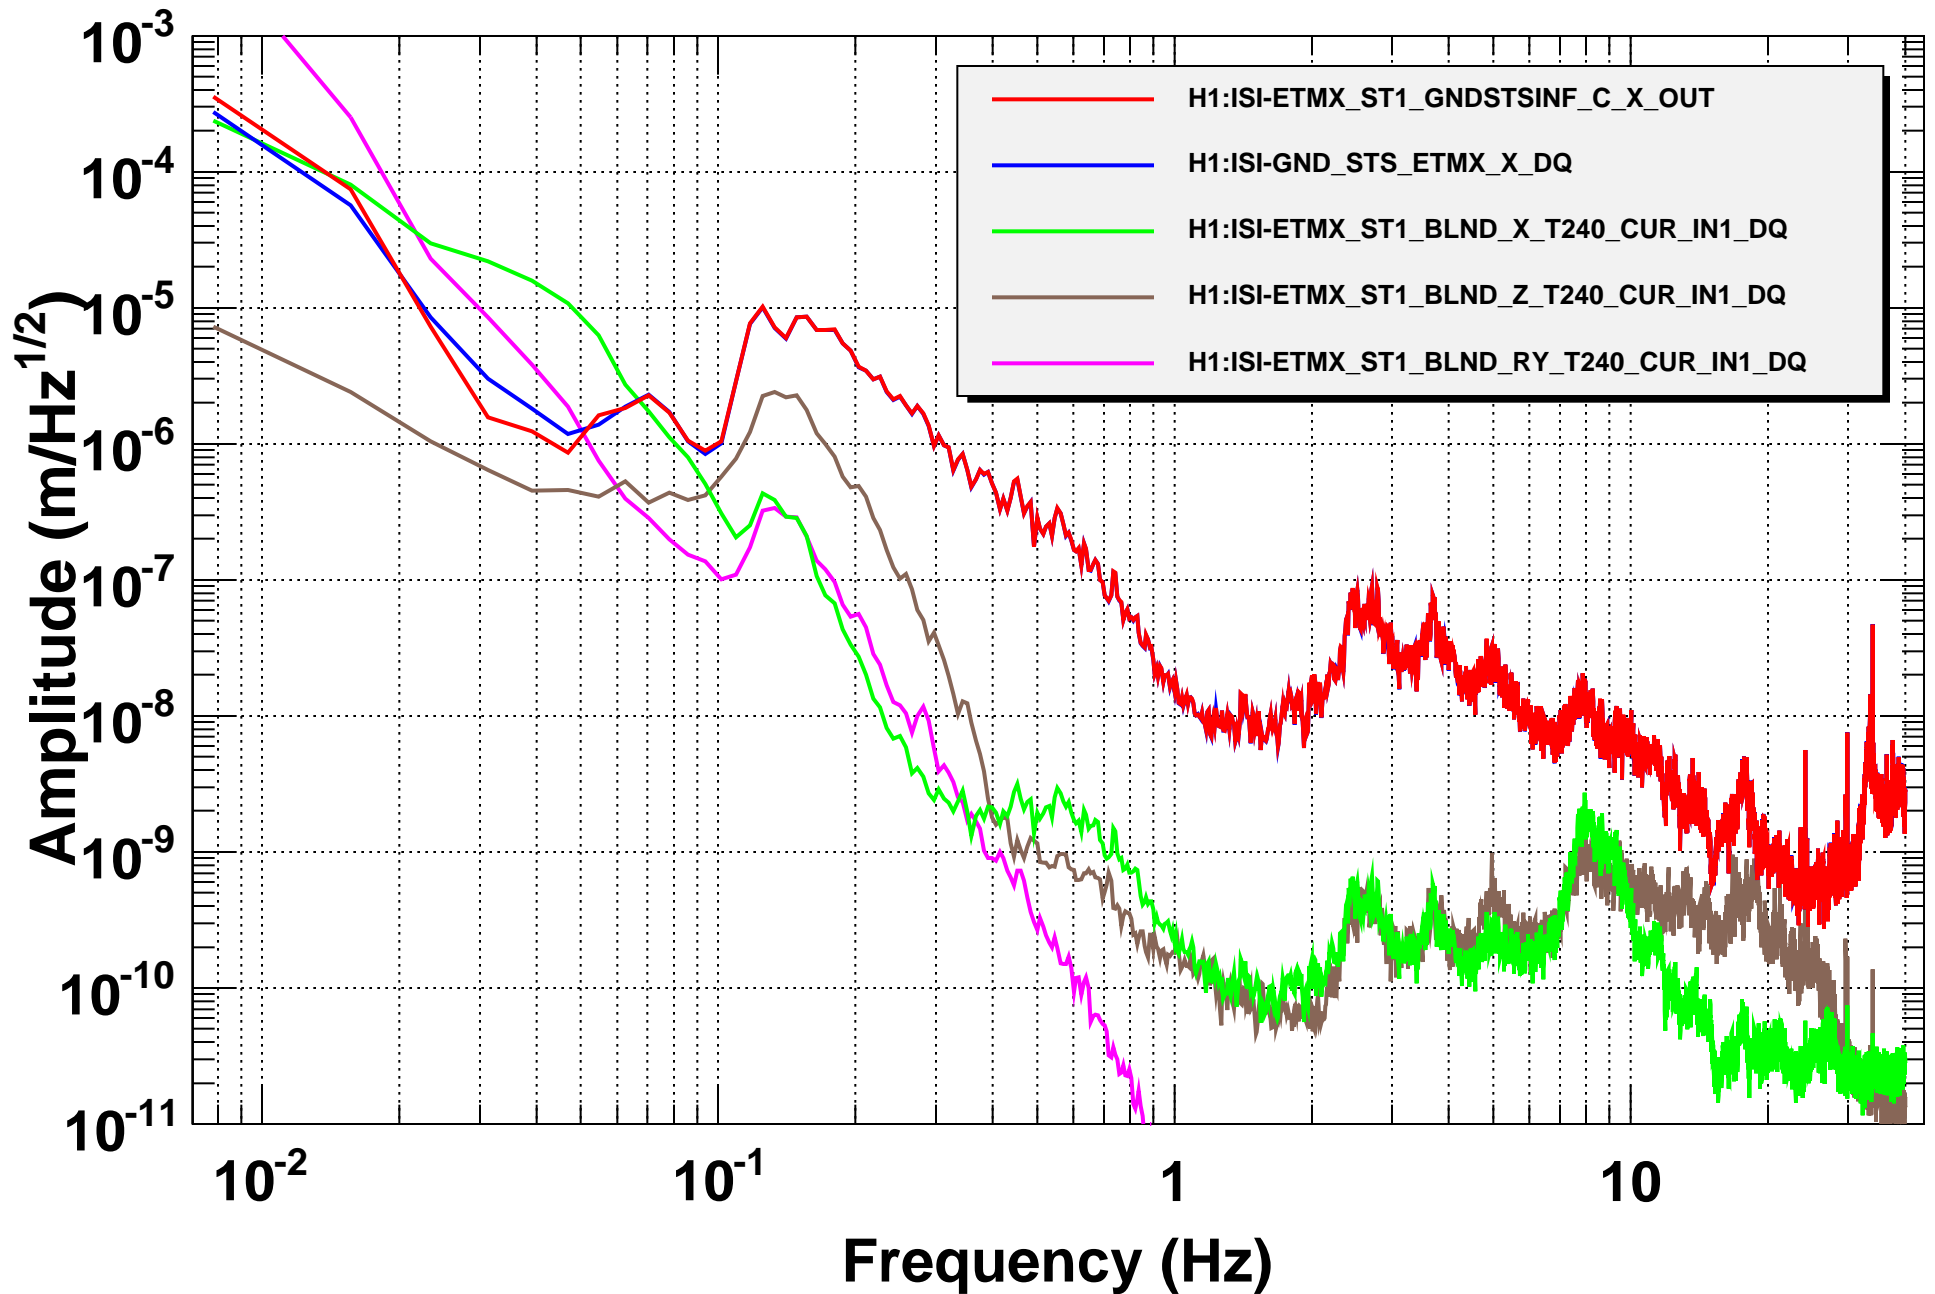

# Amplitude Spectral Density

T0=22/10/2014 01:56:59

Avg=10

BW=0.0117187

# Coherence

T0=22/10/2014 01:56:59

Avg=10

BW=0.0117187