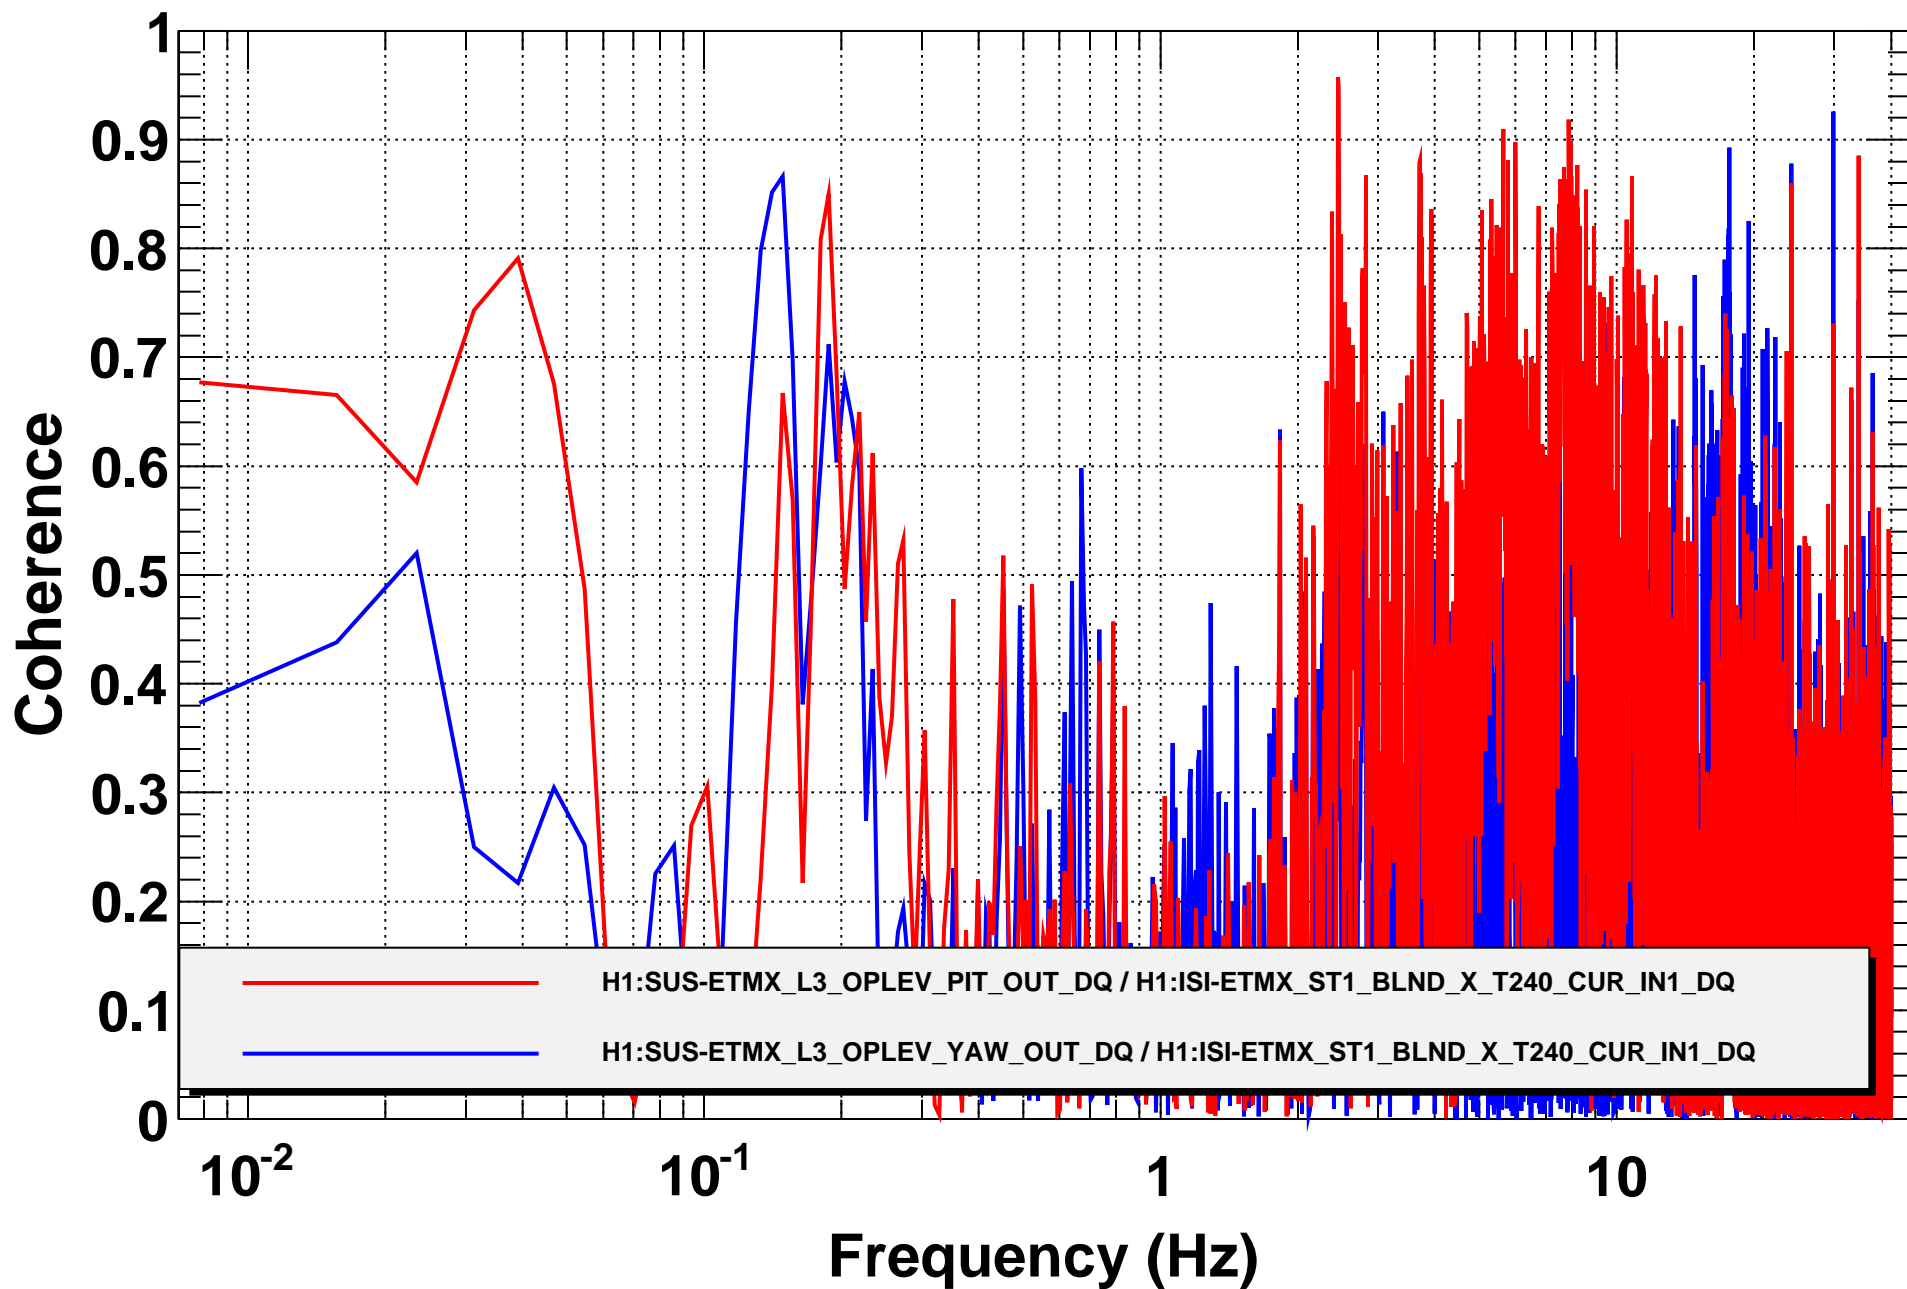

# Coherence

T0=22/10/2014 01:56:59

Avg=10

BW=0.0117187

# Amplitude Spectral Density

T0=22/10/2014 01:56:59

Avg=10

BW=0.0117187