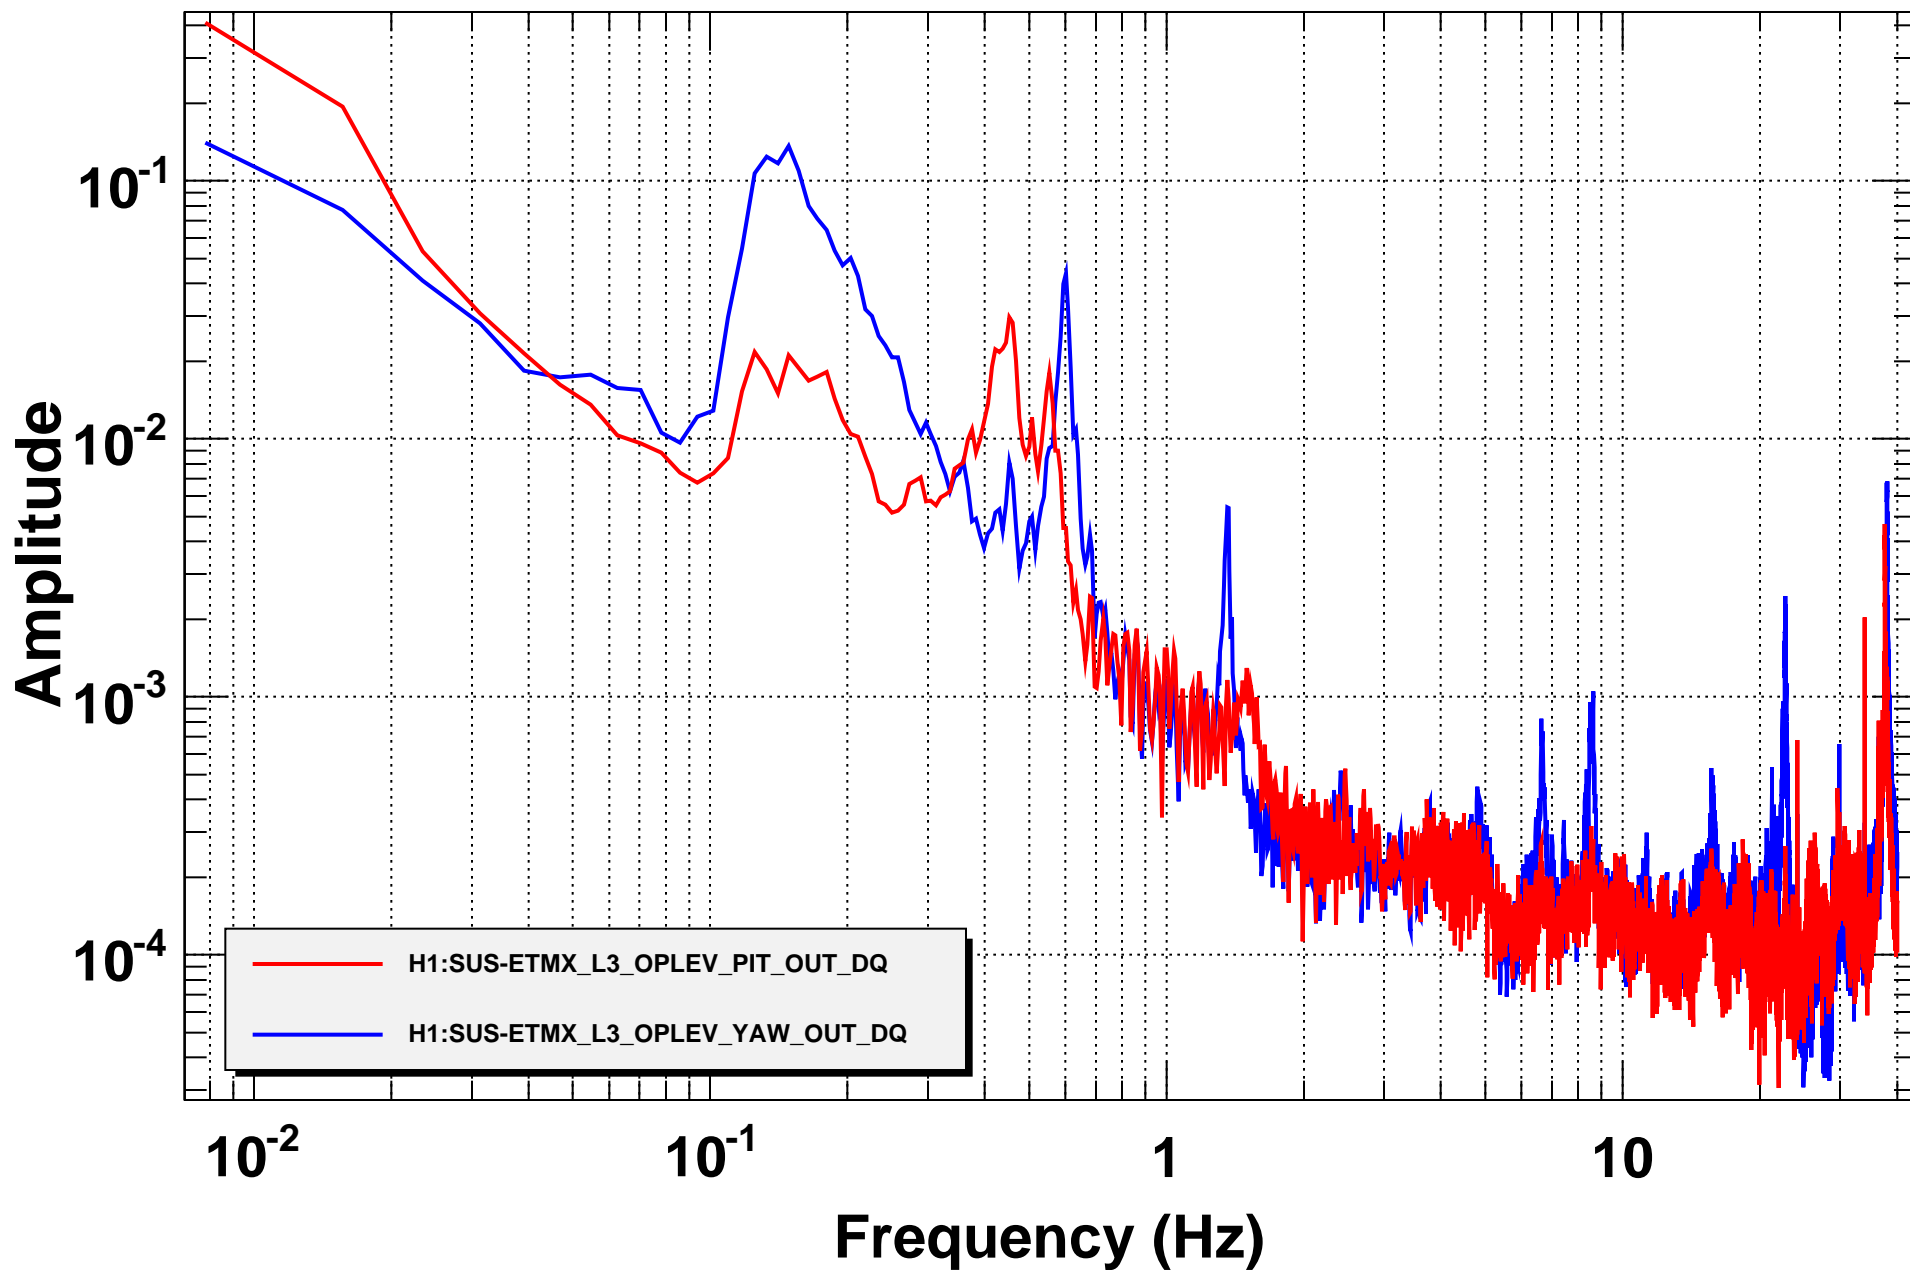

# Amplitude Spectral Density

T0=22/10/2014 01:56:59

Avg=10

BW=0.0117187

# Coherence

T0=22/10/2014 01:56:59

Avg=10

BW=0.0117187