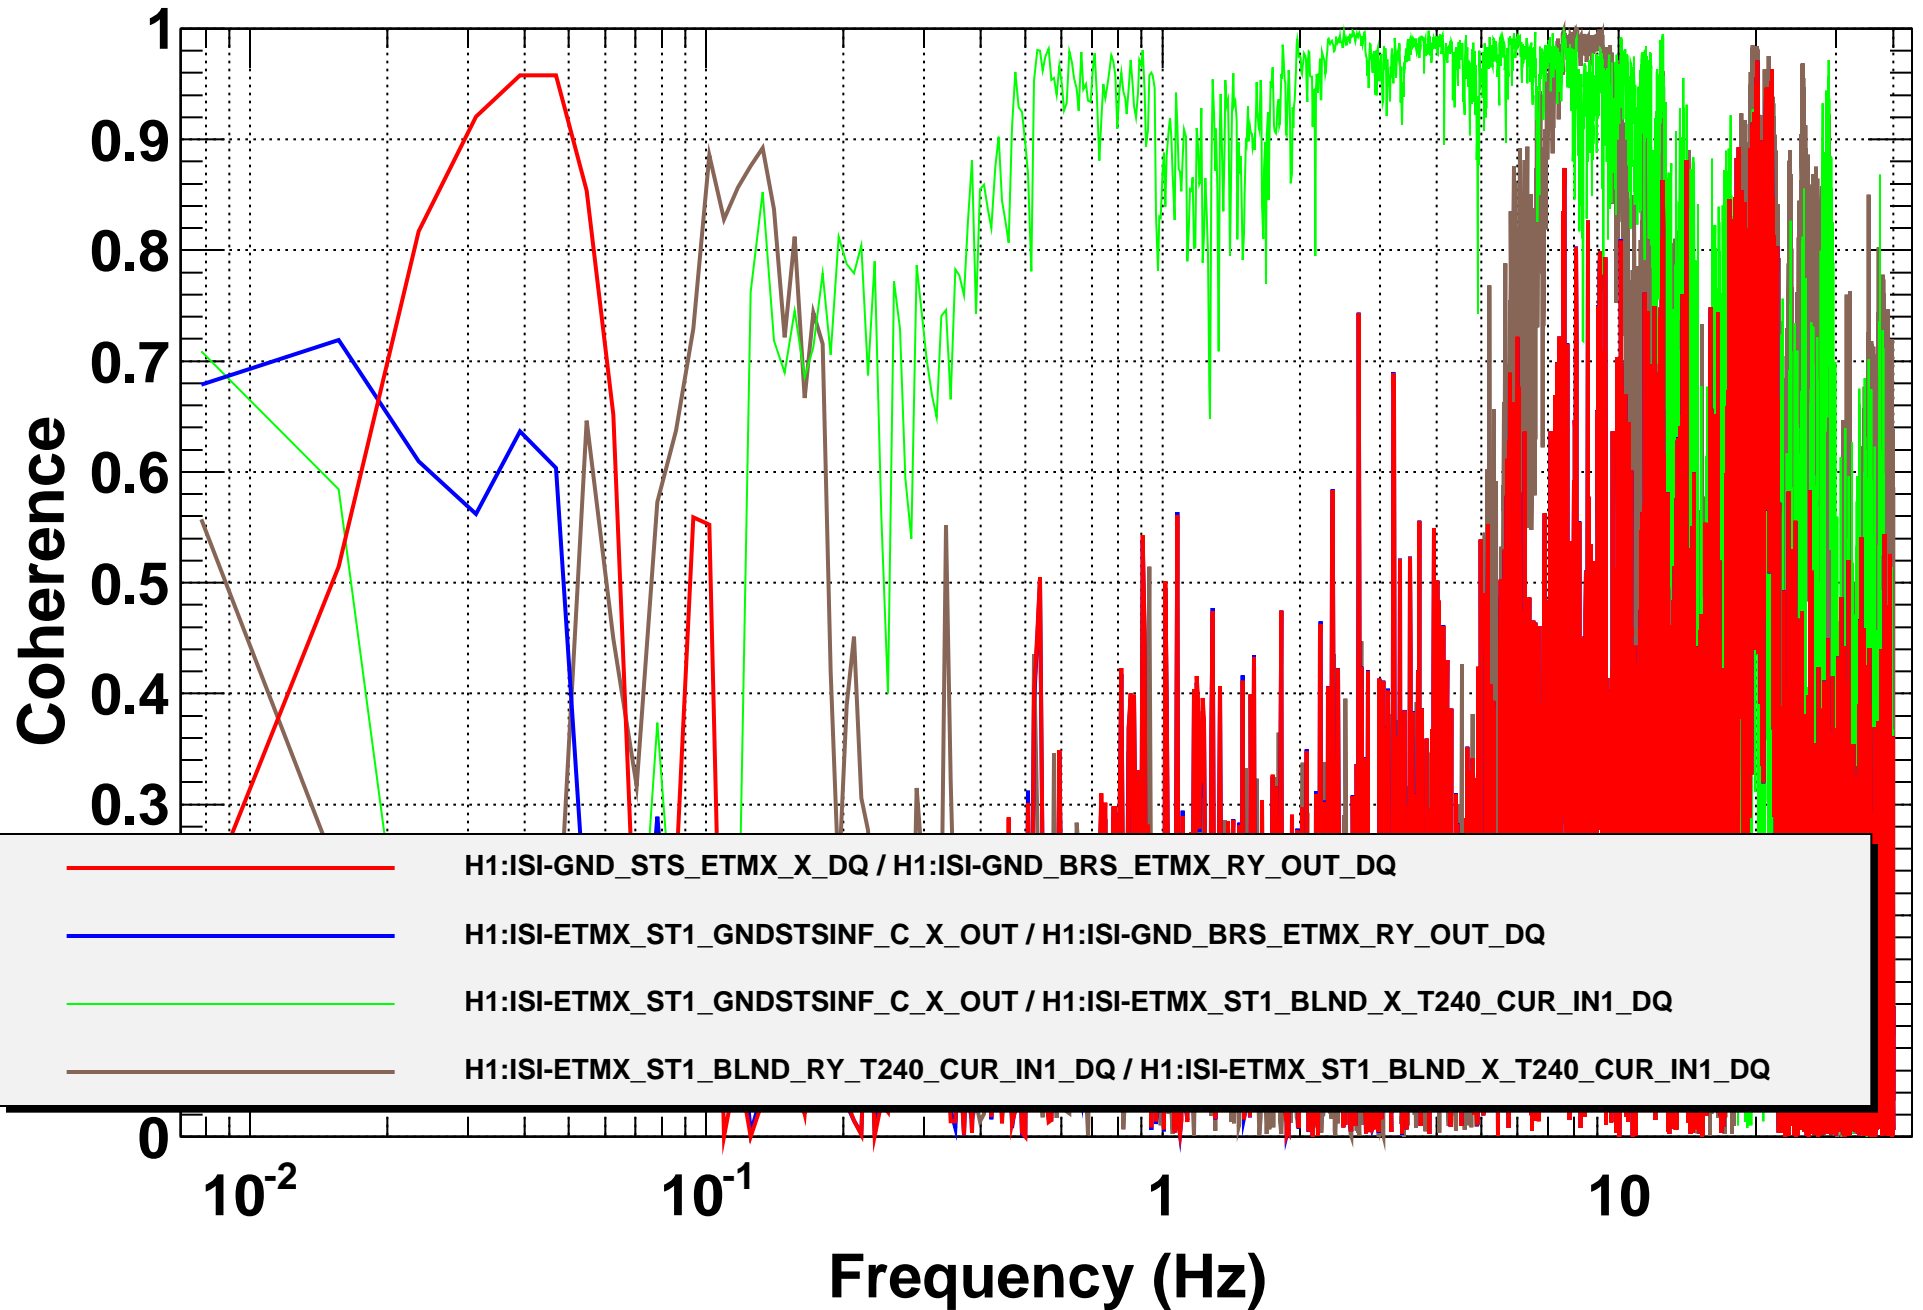

Amplitude Spectral Density

T0=22/10/2014 16:22:32

Avg=10

BW=0.0117187

Coherence

T0=22/10/2014 16:22:32

Avg=10

BW=0.0117187