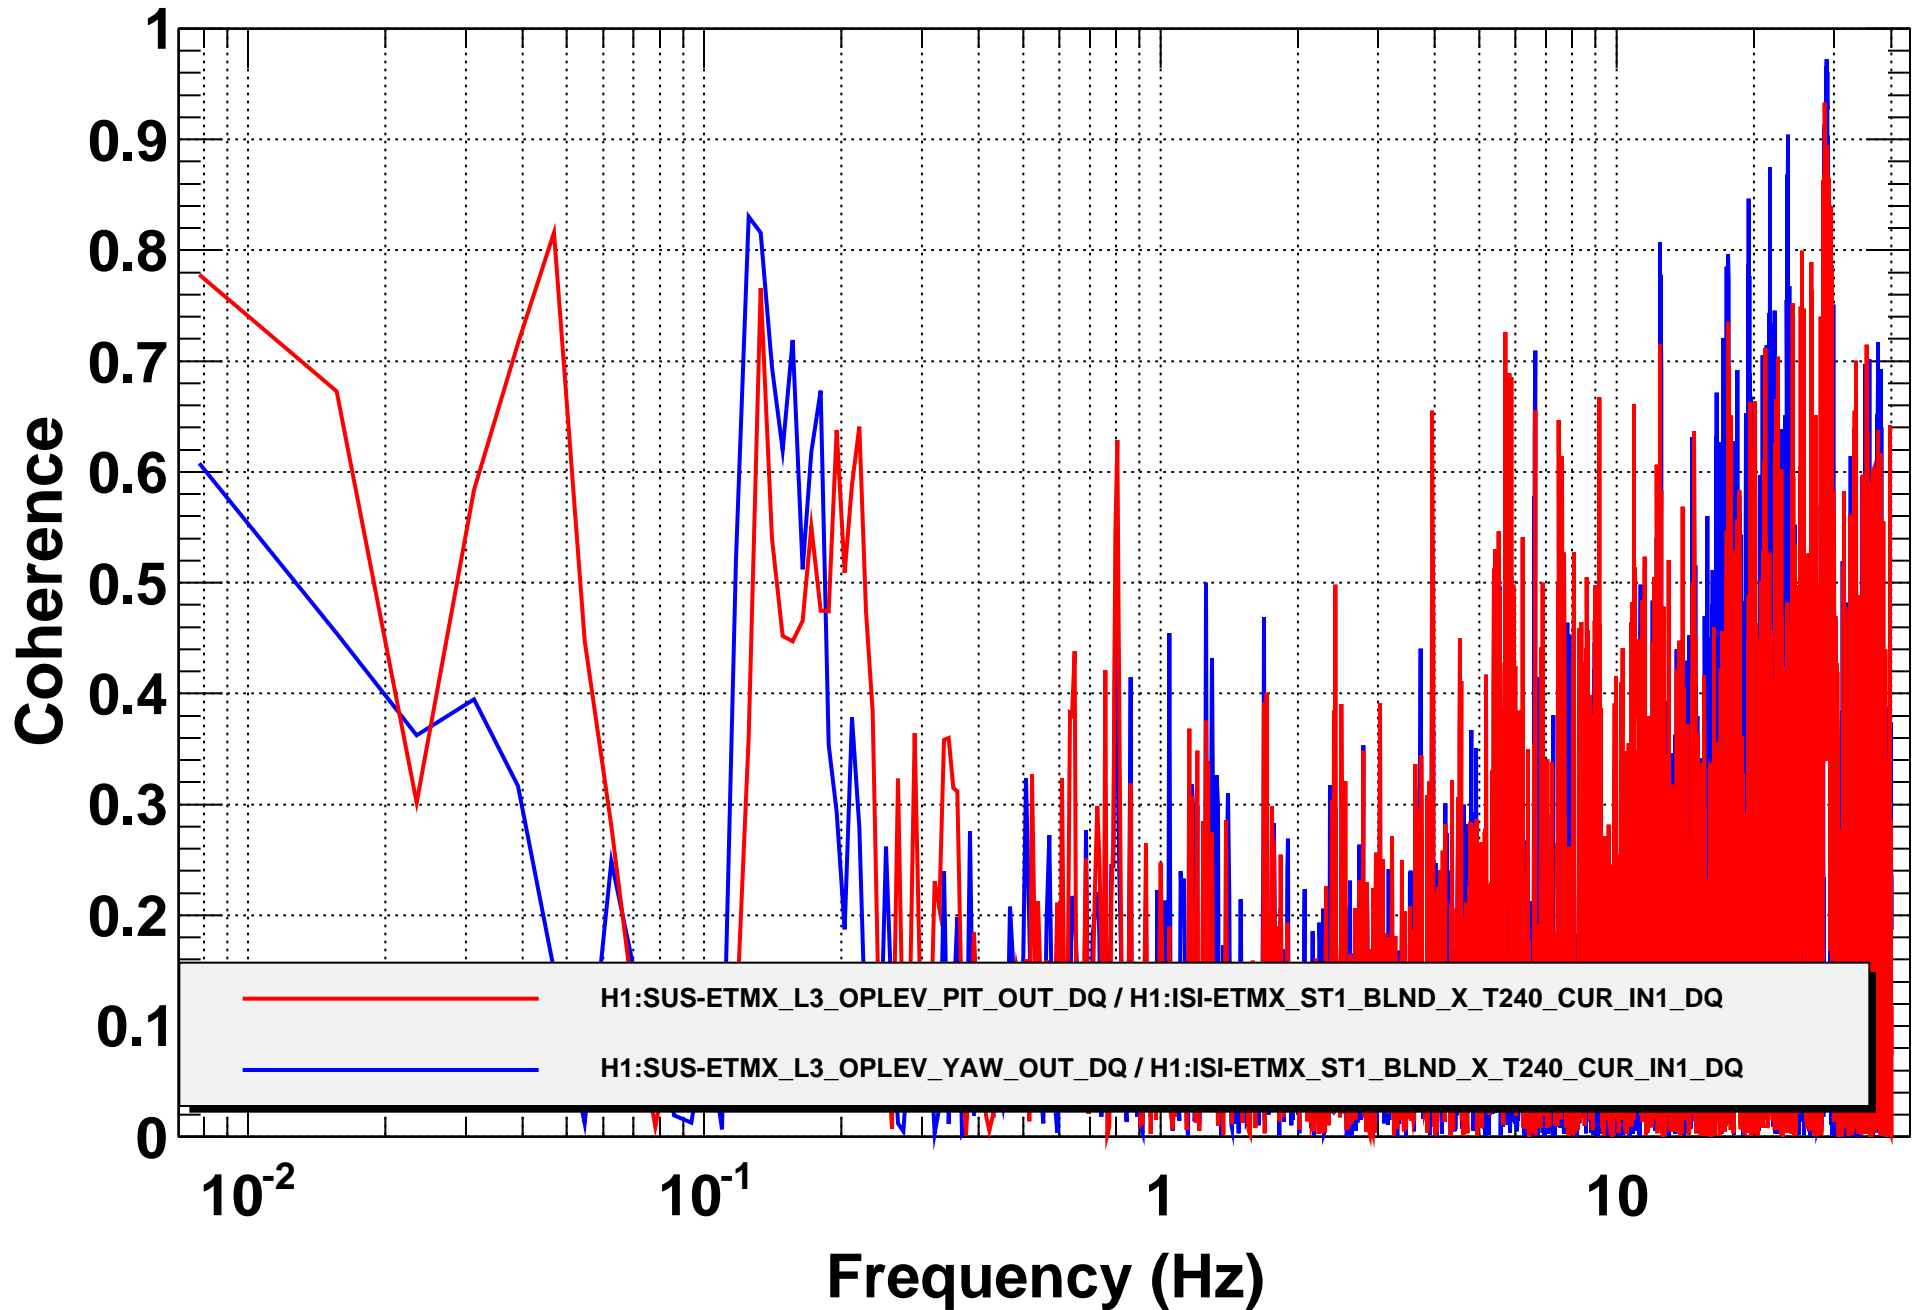

Amplitude Spectral Density

T0=22/10/2014 16:22:32

Avg=10

BW=0.0117187

Coherence

T0=22/10/2014 16:22:32

Avg=10

BW=0.0117187