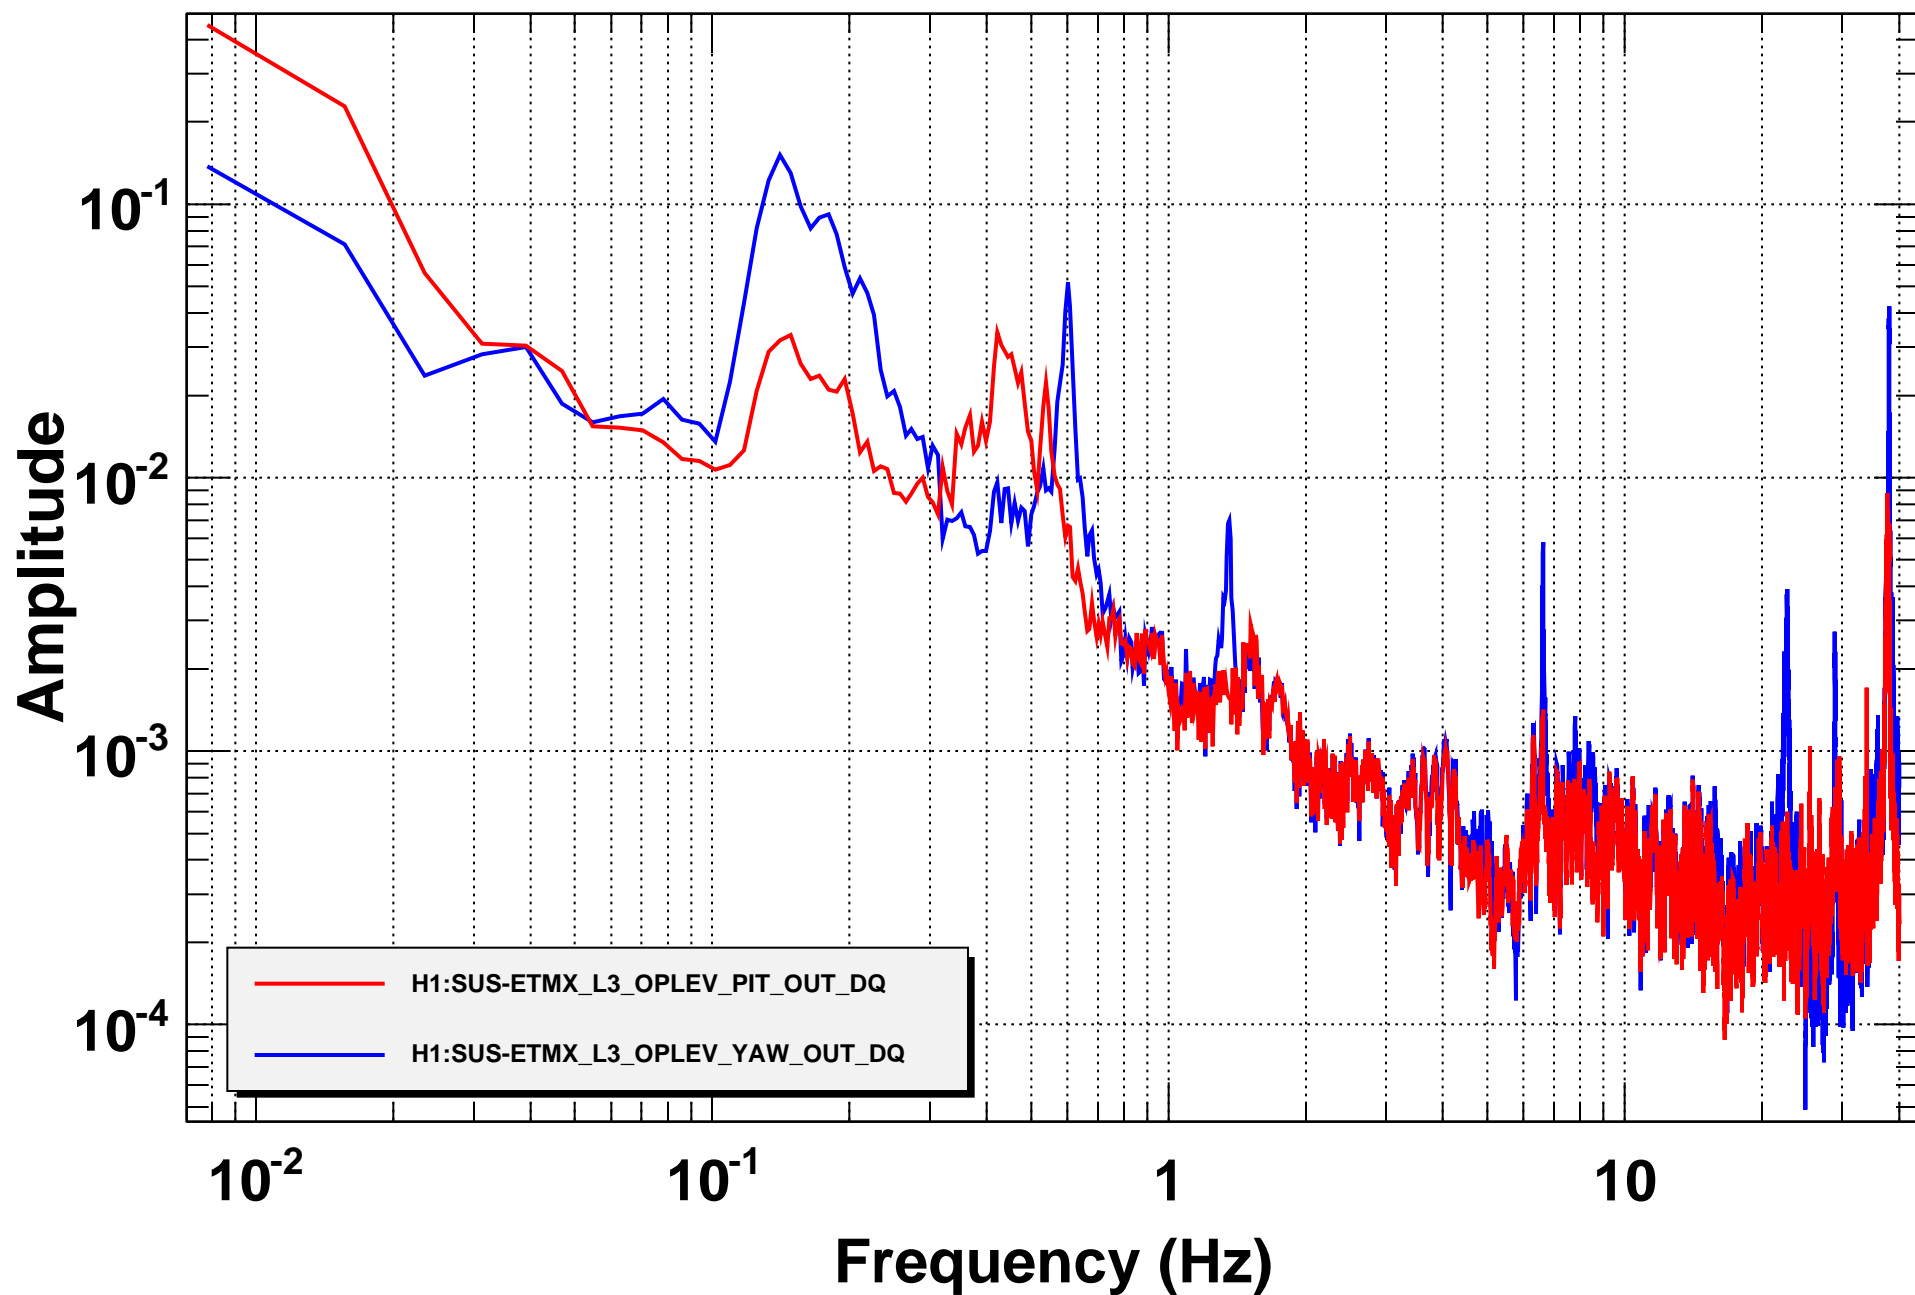

Amplitude Spectral Density

T0=22/10/2014 16:22:32

Avg=10

BW=0.0117187

Coherence

T0=22/10/2014 16:22:32

Avg=10

BW=0.0117187