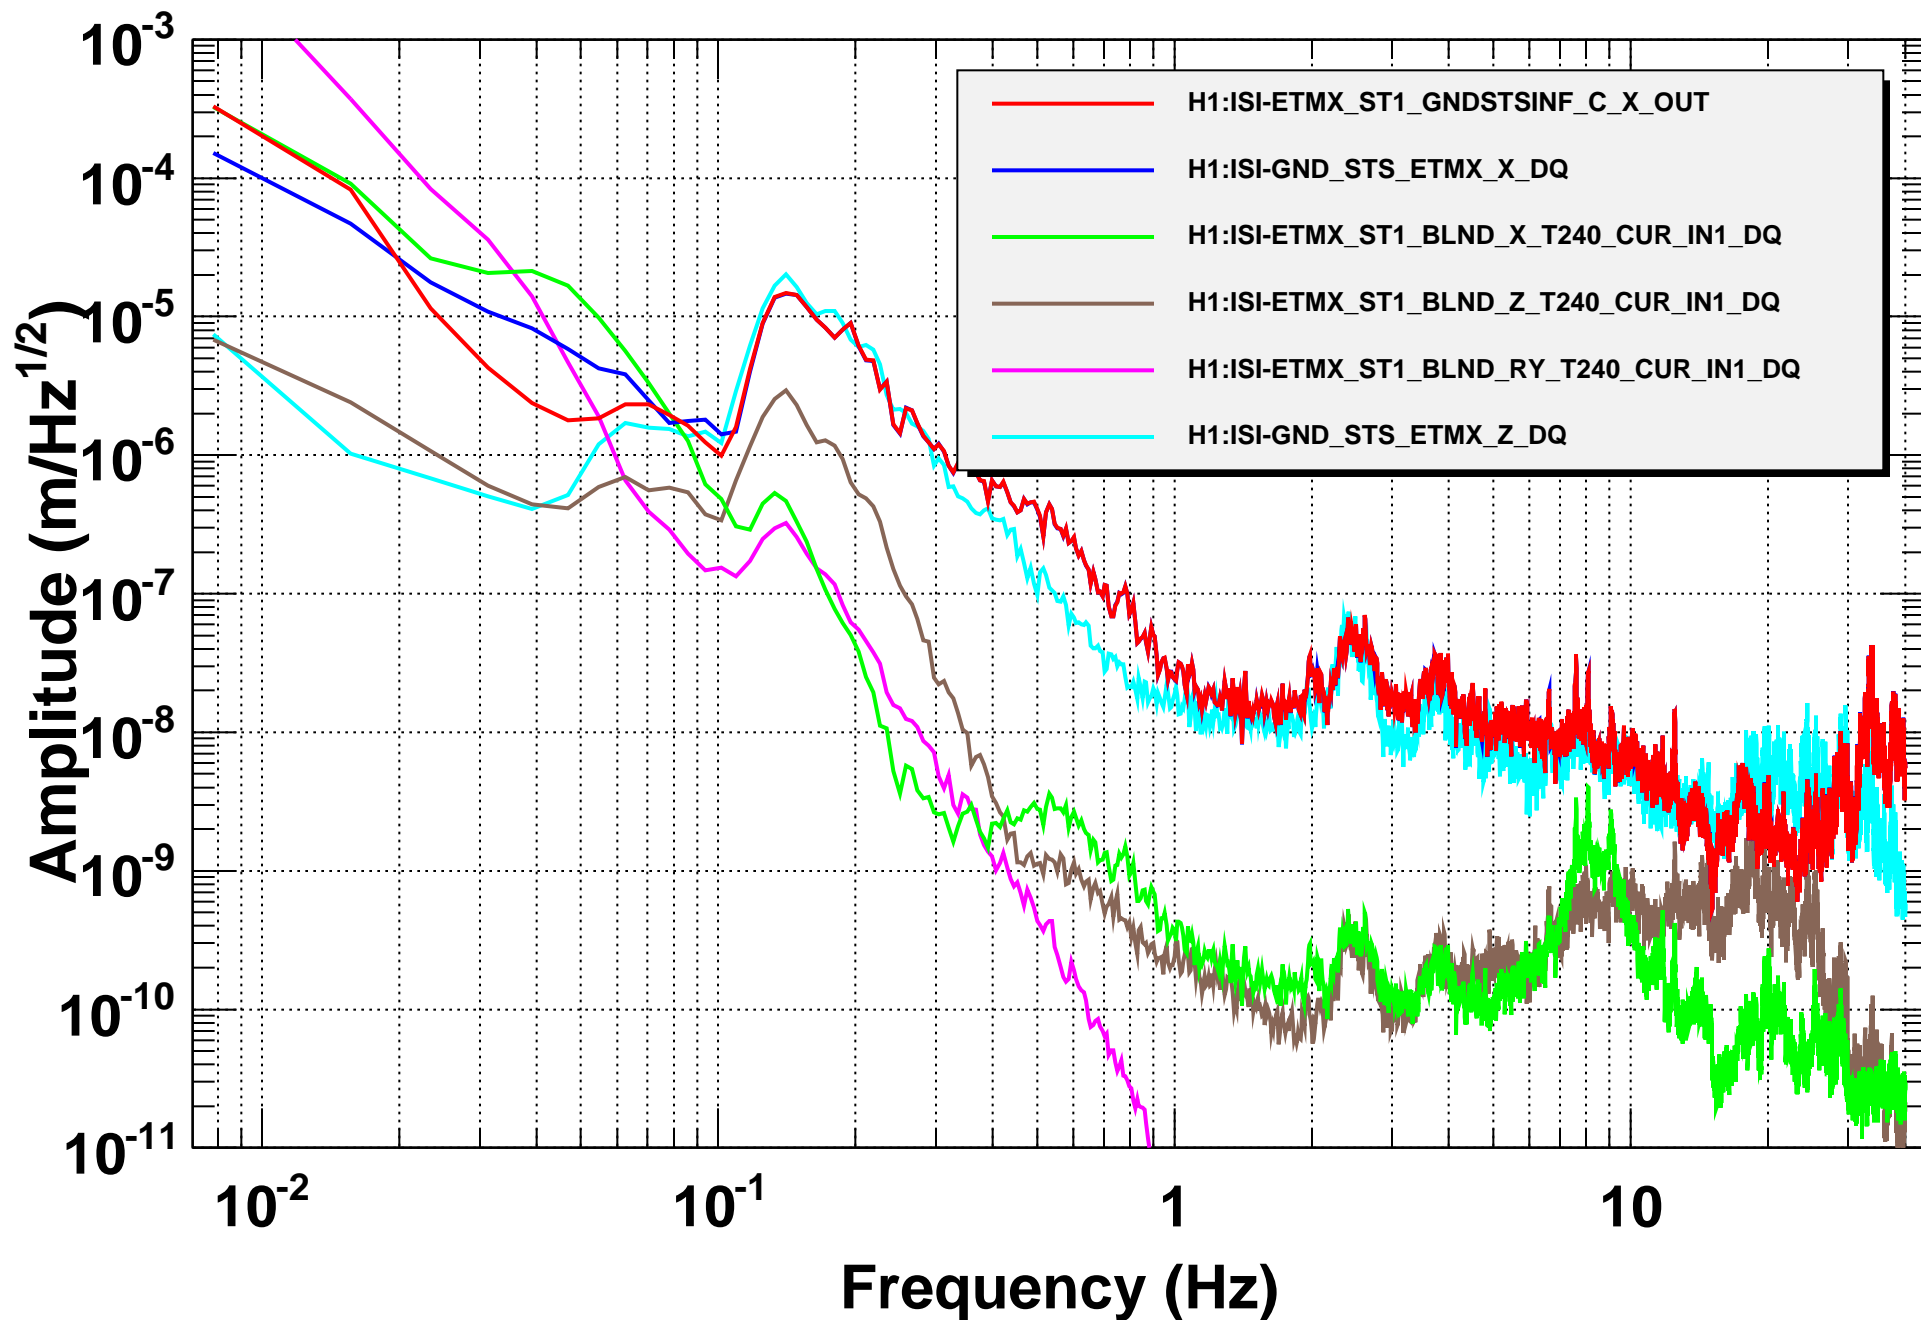

Amplitude Spectral Density

T0=22/10/2014 16:22:32

Avg=10

BW=0.0117187

Coherence

T0=22/10/2014 16:22:32

Avg=10

BW=0.0117187