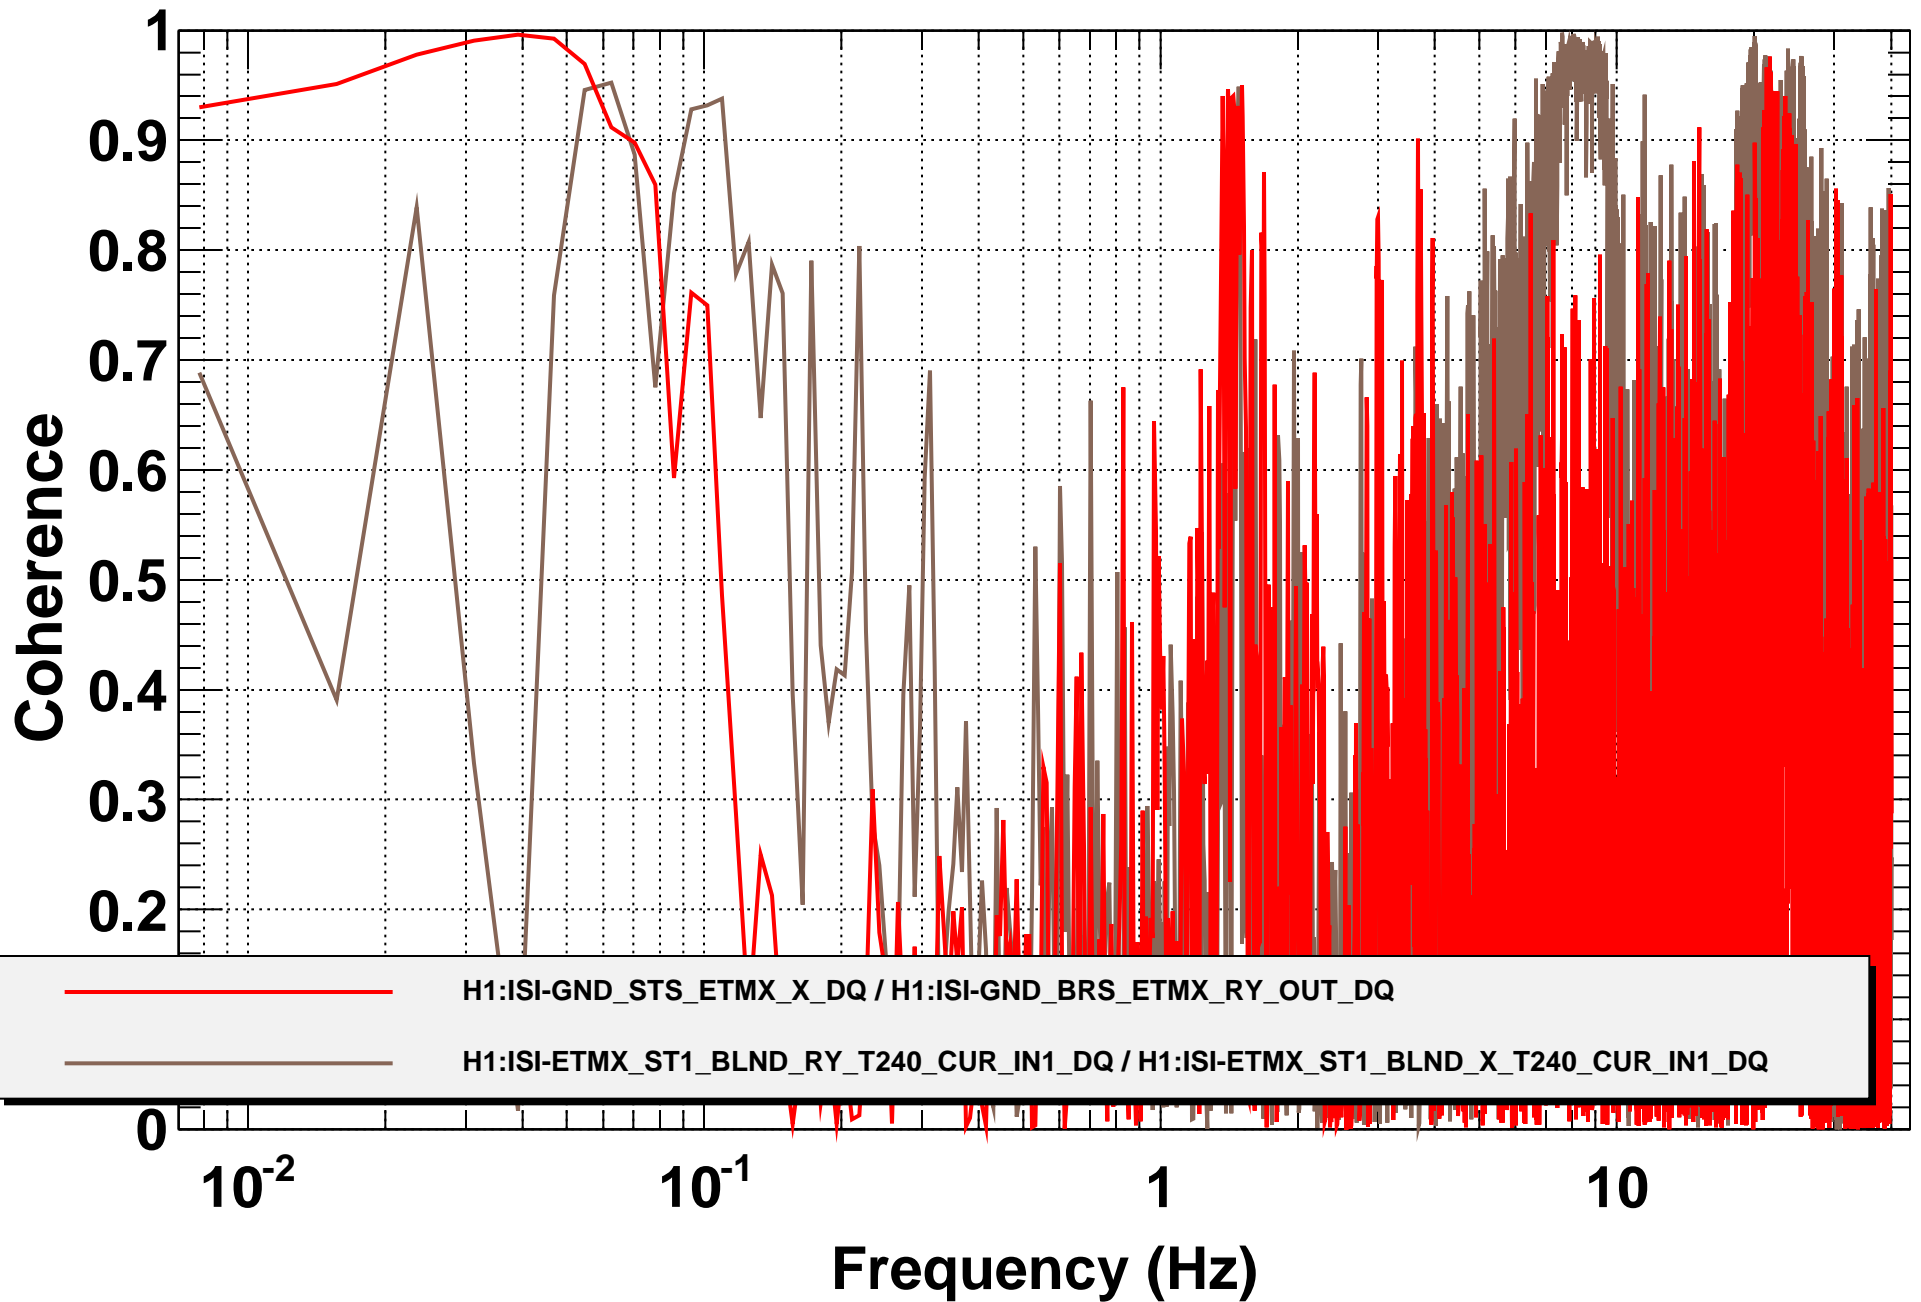

Amplitude Spectral Density

T0=22/10/2014 16:54:00

Avg=7

BW=0.0117187

Coherence

T0=22/10/2014 16:54:00

Avg=7

BW=0.0117187