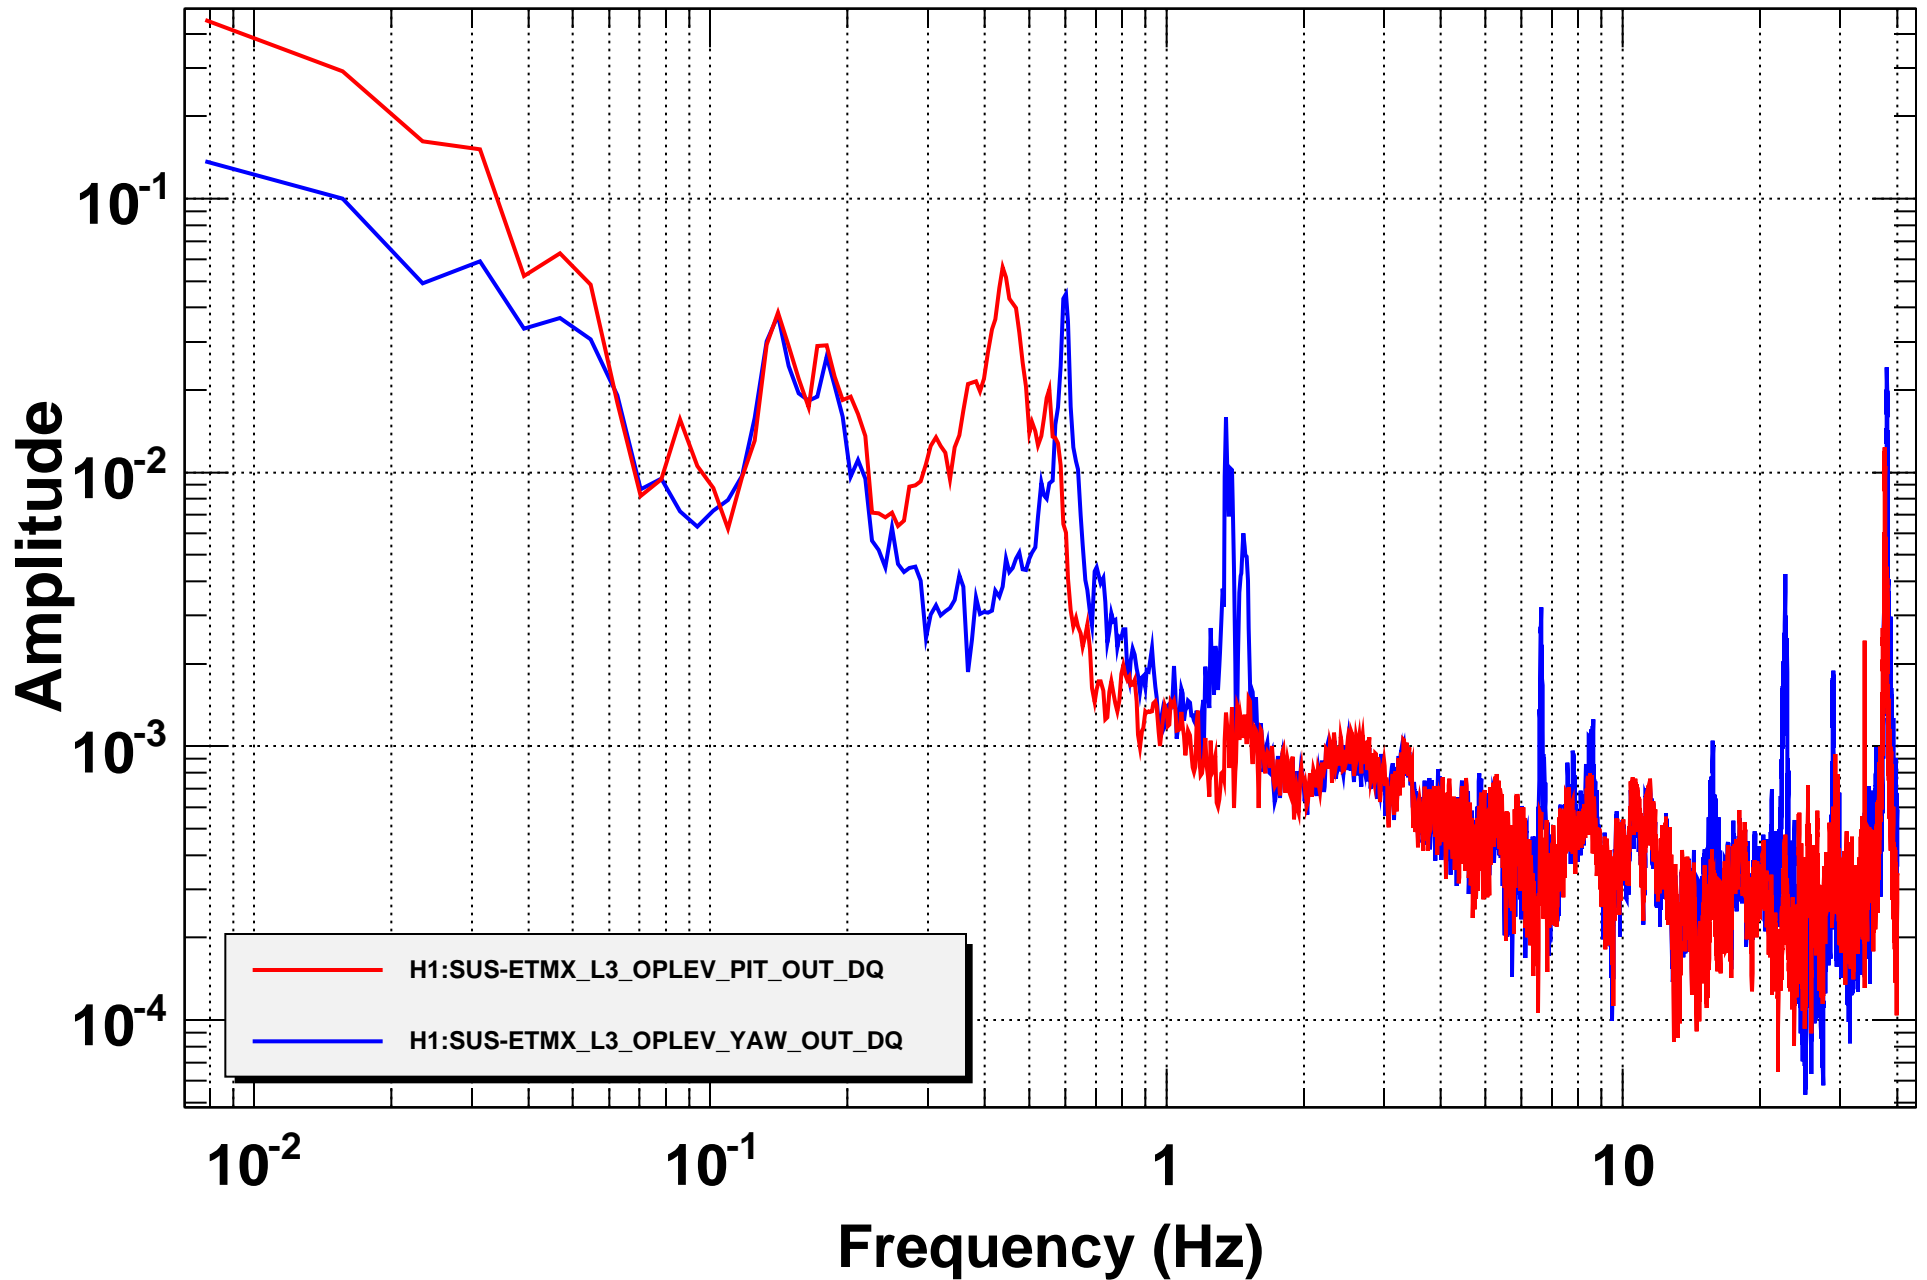

Amplitude Spectral Density

T0=22/10/2014 16:54:00

Avg=7

BW=0.0117187

Coherence

T0=22/10/2014 16:54:00

Avg=7

BW=0.0117187