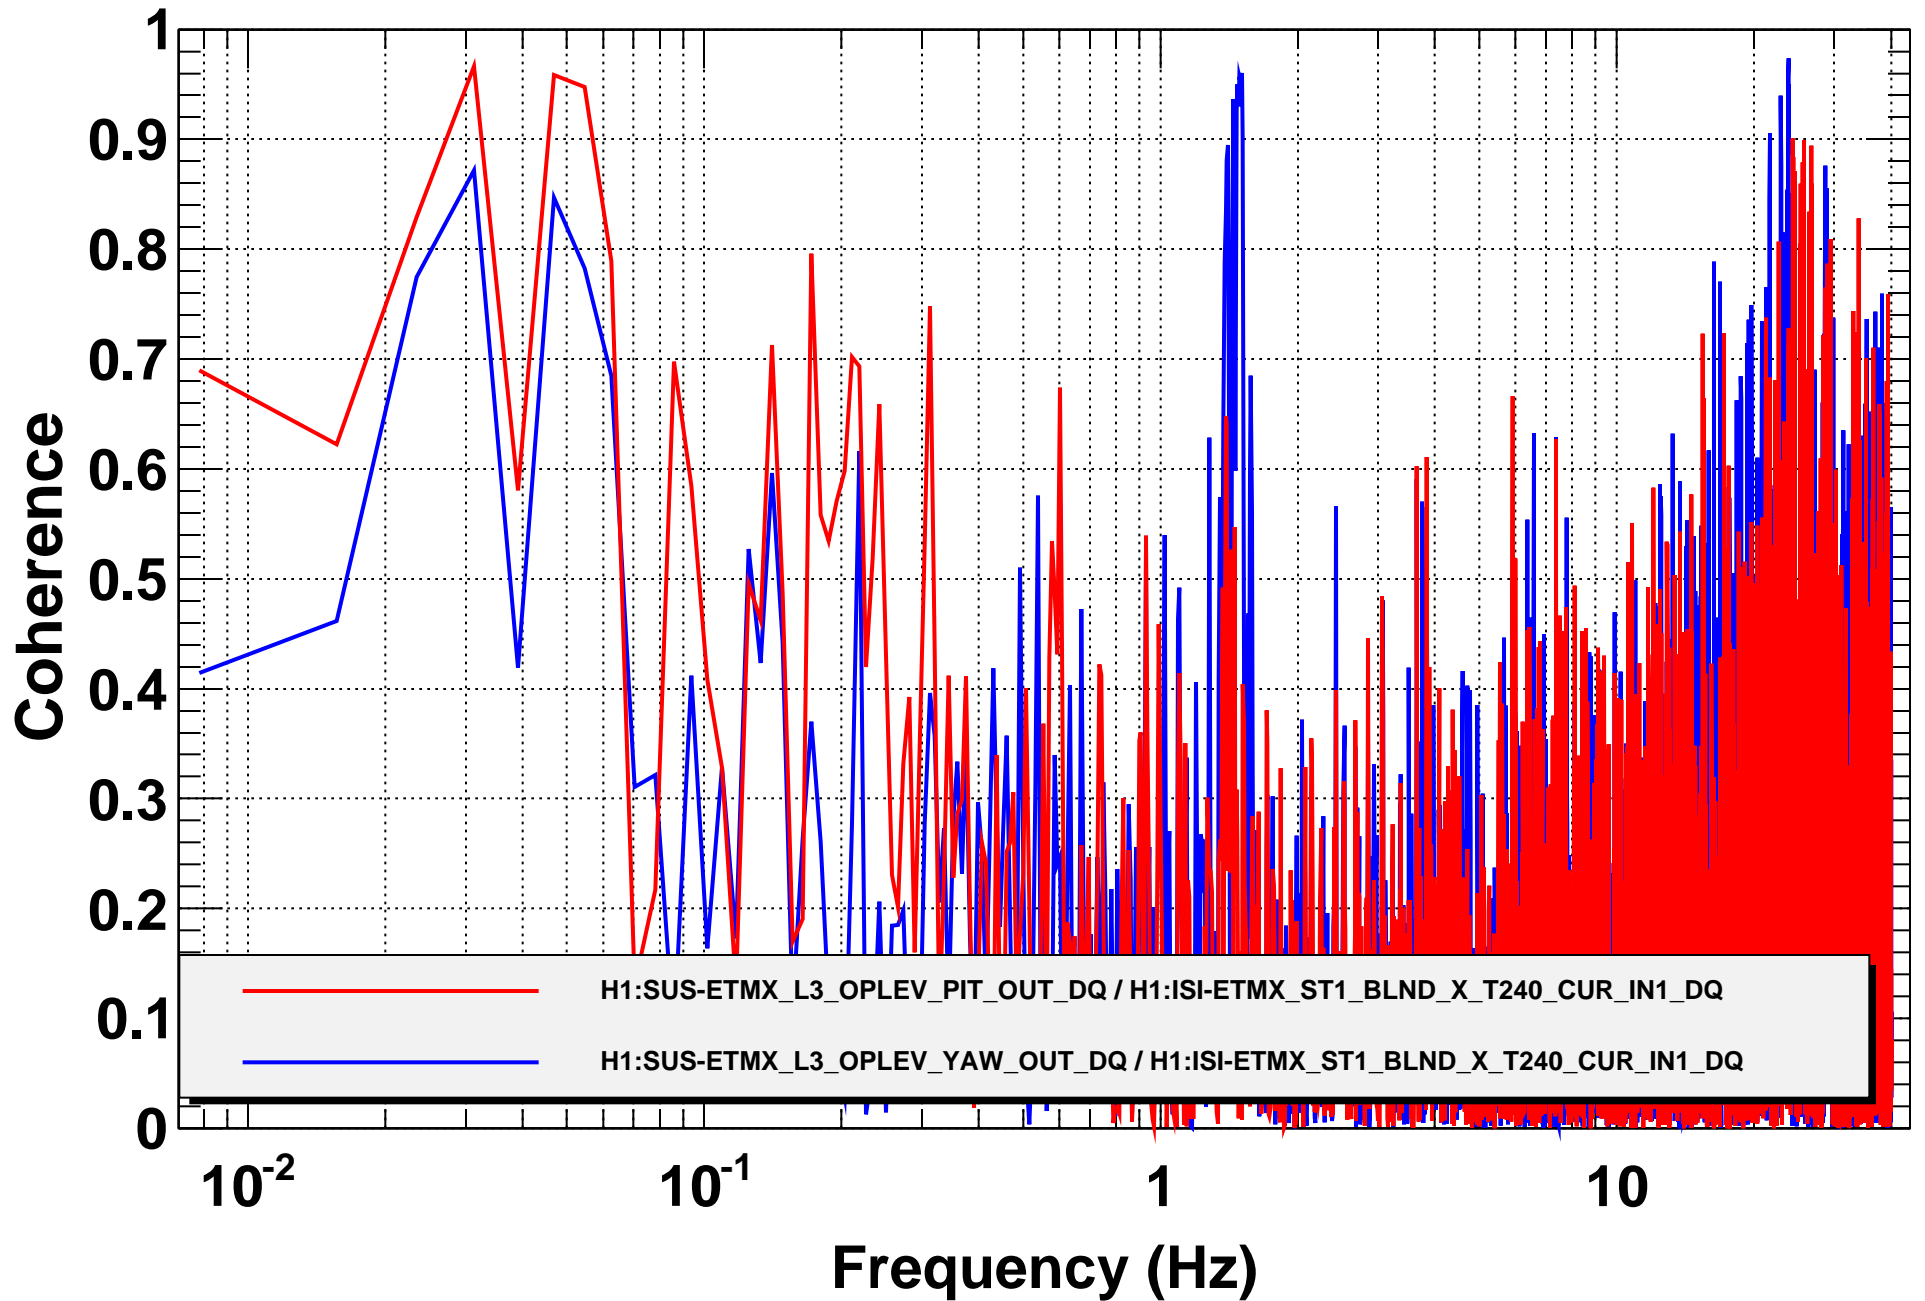

Amplitude Spectral Density

T0=22/10/2014 16:54:00

Avg=7

BW=0.0117187

Coherence

T0=22/10/2014 16:54:00

Avg=7

BW=0.0117187