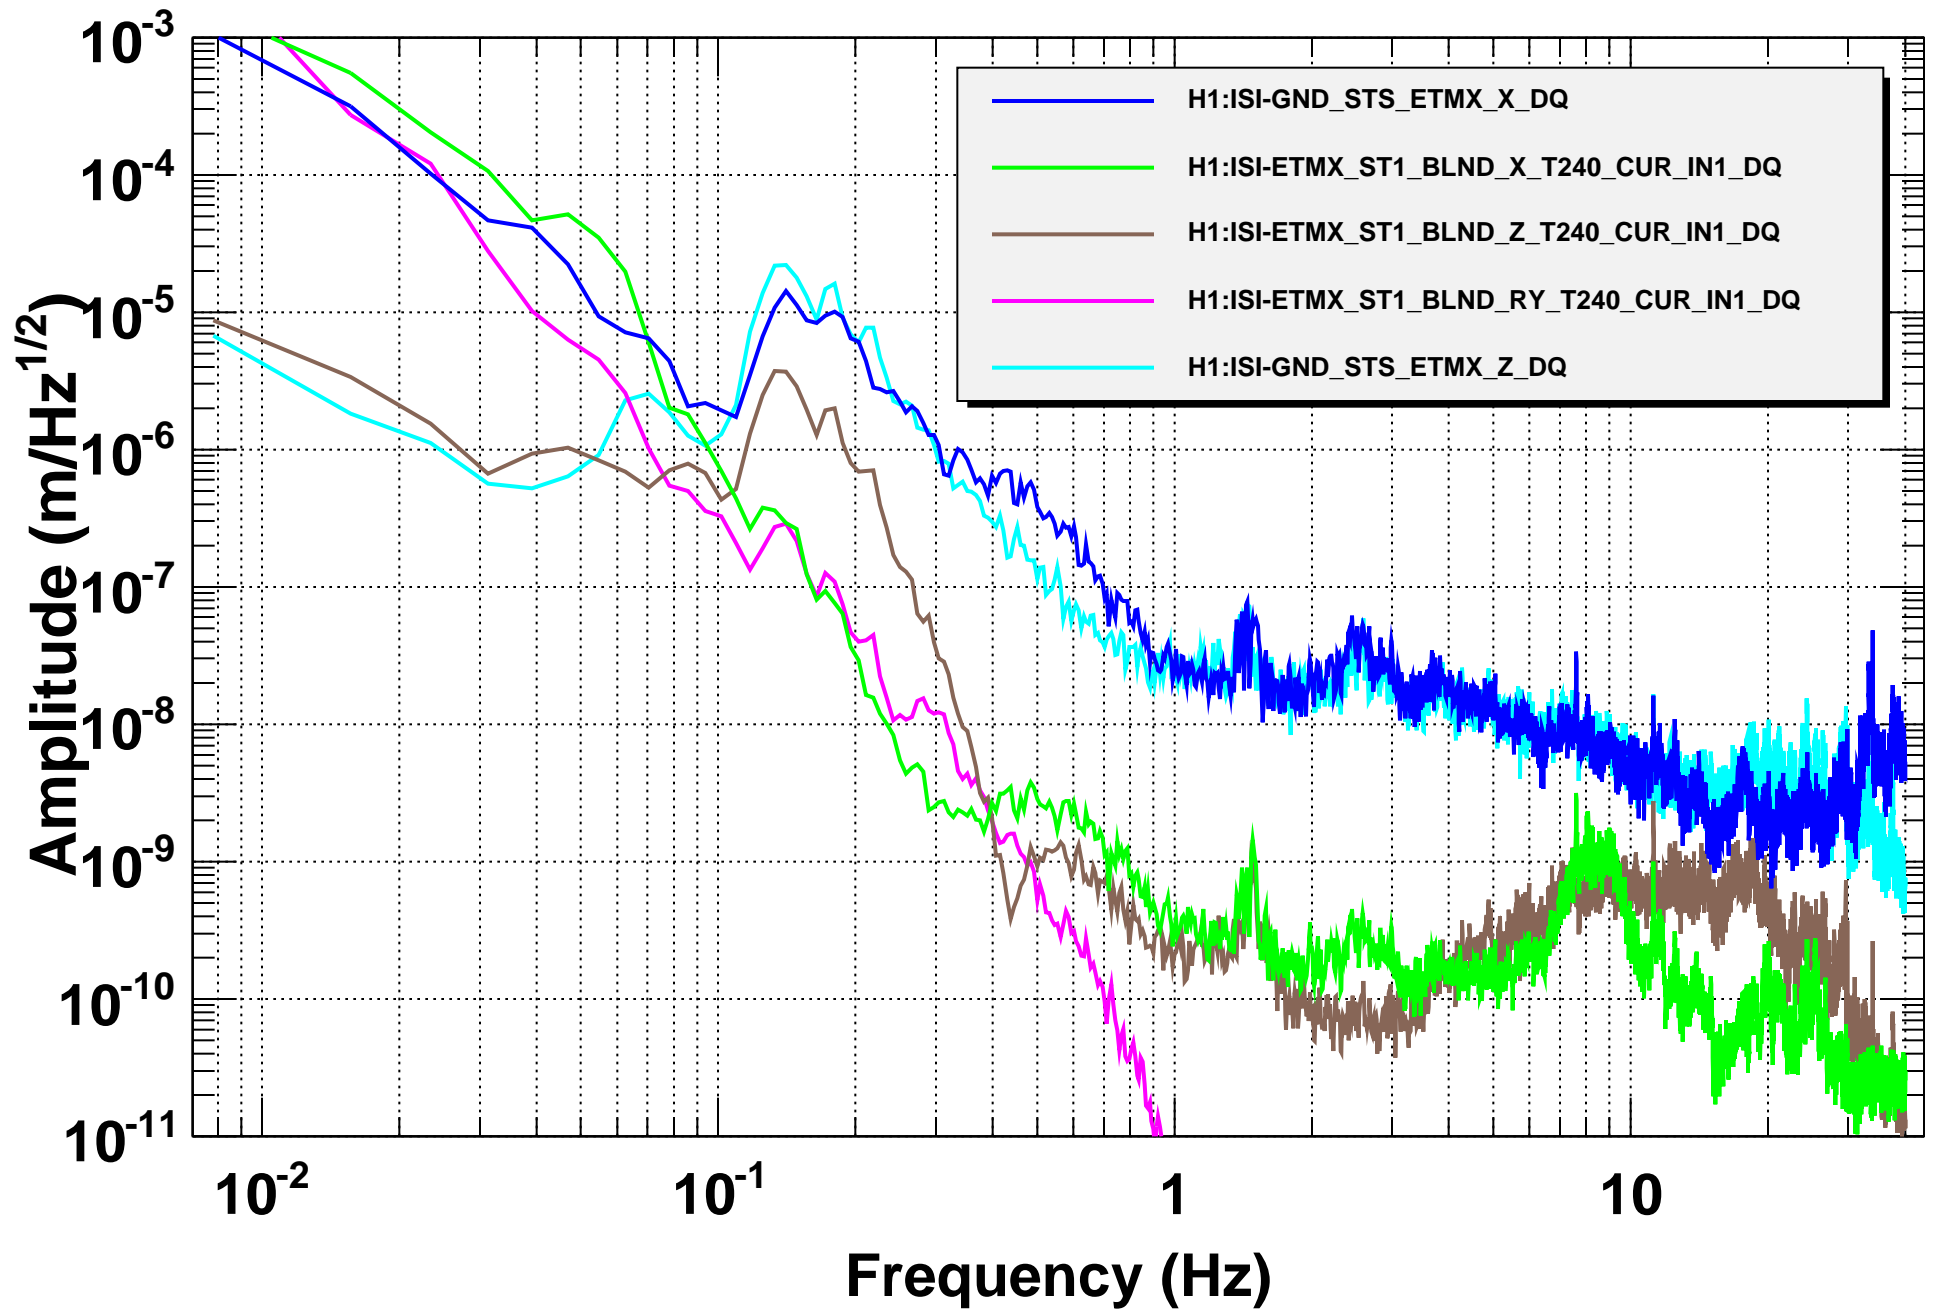

Amplitude Spectral Density

T0=22/10/2014 16:54:00

Avg=7

BW=0.0117187

Coherence

T0=22/10/2014 16:54:00

Avg=7

BW=0.0117187