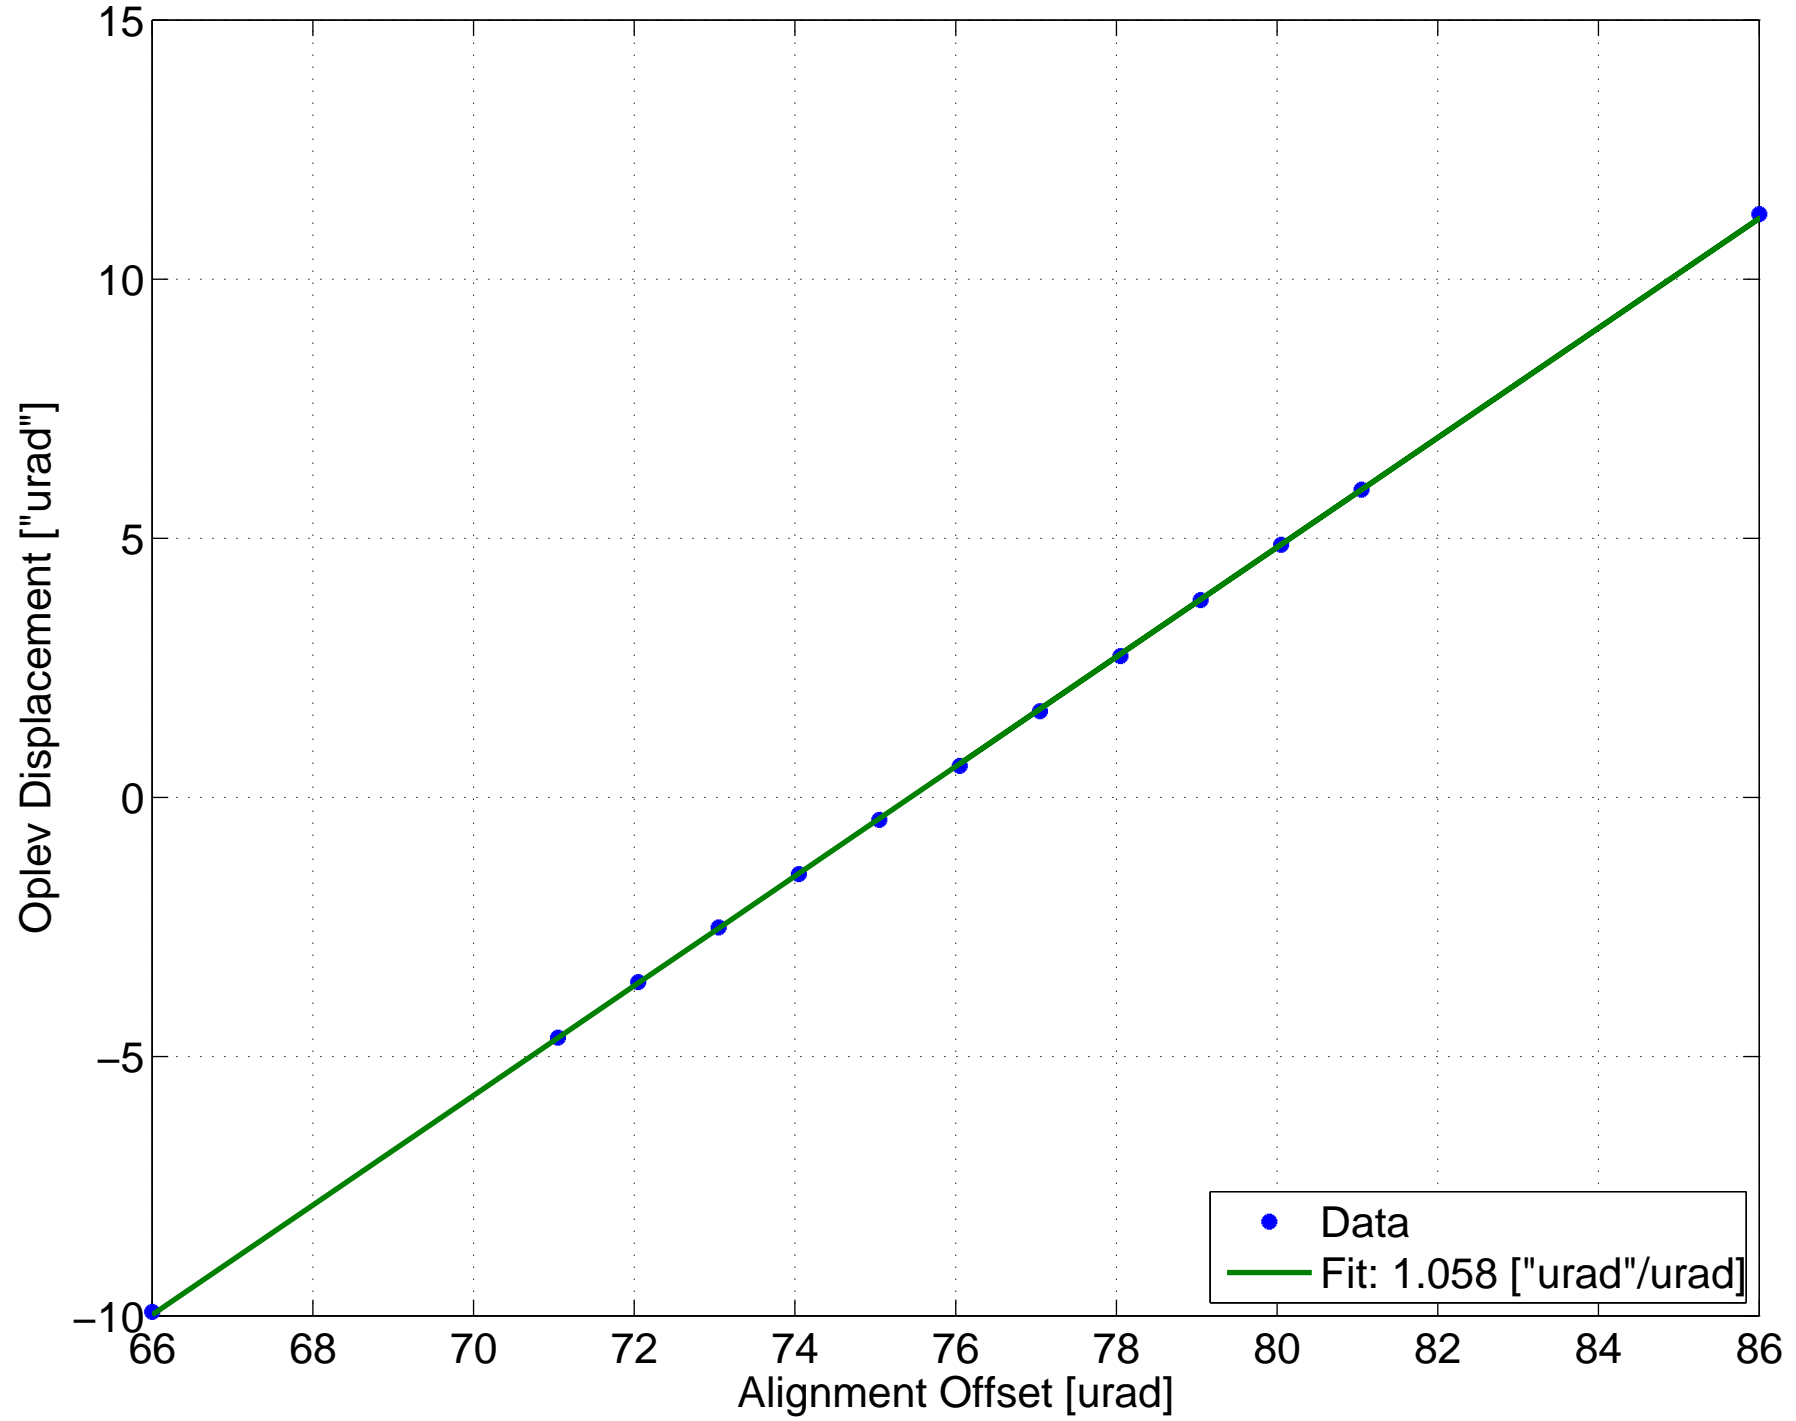

2014-10-22 H1SUSETMX  
Optical Lever Calibration Correction, PITCH

created by calibratebsoplev\_20141021 on 22-Oct-2014

2014-10-22 H1SUSETMX  
Optical Lever Calibration Correction, YAW

2014-10-22 H1SUSEM  
Optical Lever Calibration Correction, PITCH

created by calibratebsoplev\_20141021 on 22-Oct-2014

2014-10-22 H1SUSEM  
Optical Lever Calibration Correction, YAW