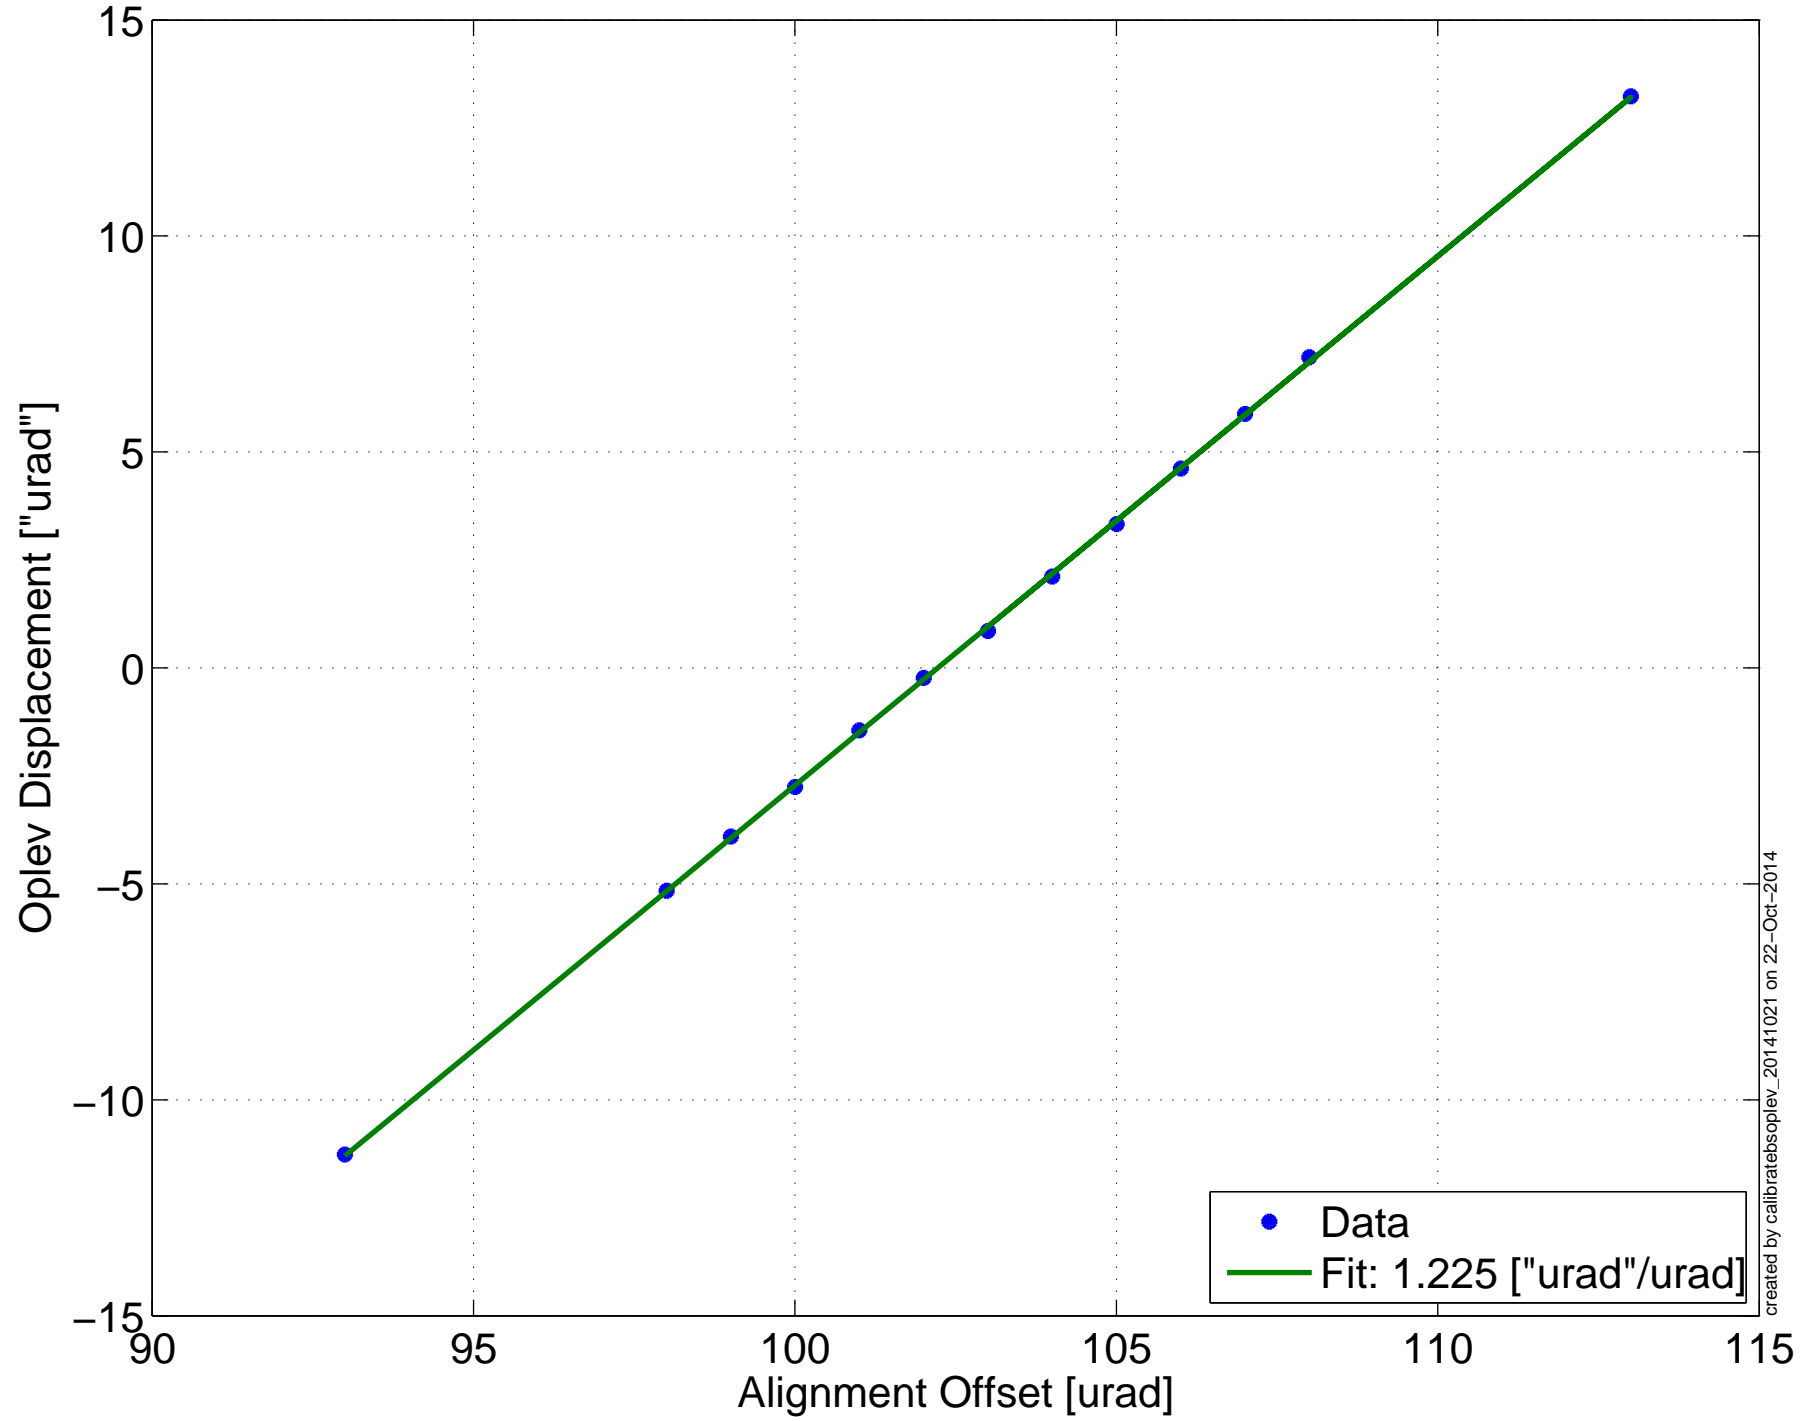

2014-10-22 H1SUSETMX  
Optical Lever Calibration Correction, PITCH

created by calibratebsoplev\_20141021 on 22-Oct-2014

2014-10-22 H1SUSETMX  
Optical Lever Calibration Correction, YAW

2014-10-22 H1SUSEM  
Optical Lever Calibration Correction, PITCH

created by calibratebsoplev\_20141021 on 22-Oct-2014

2014-10-22 H1SUSEM  
Optical Lever Calibration Correction, YAW