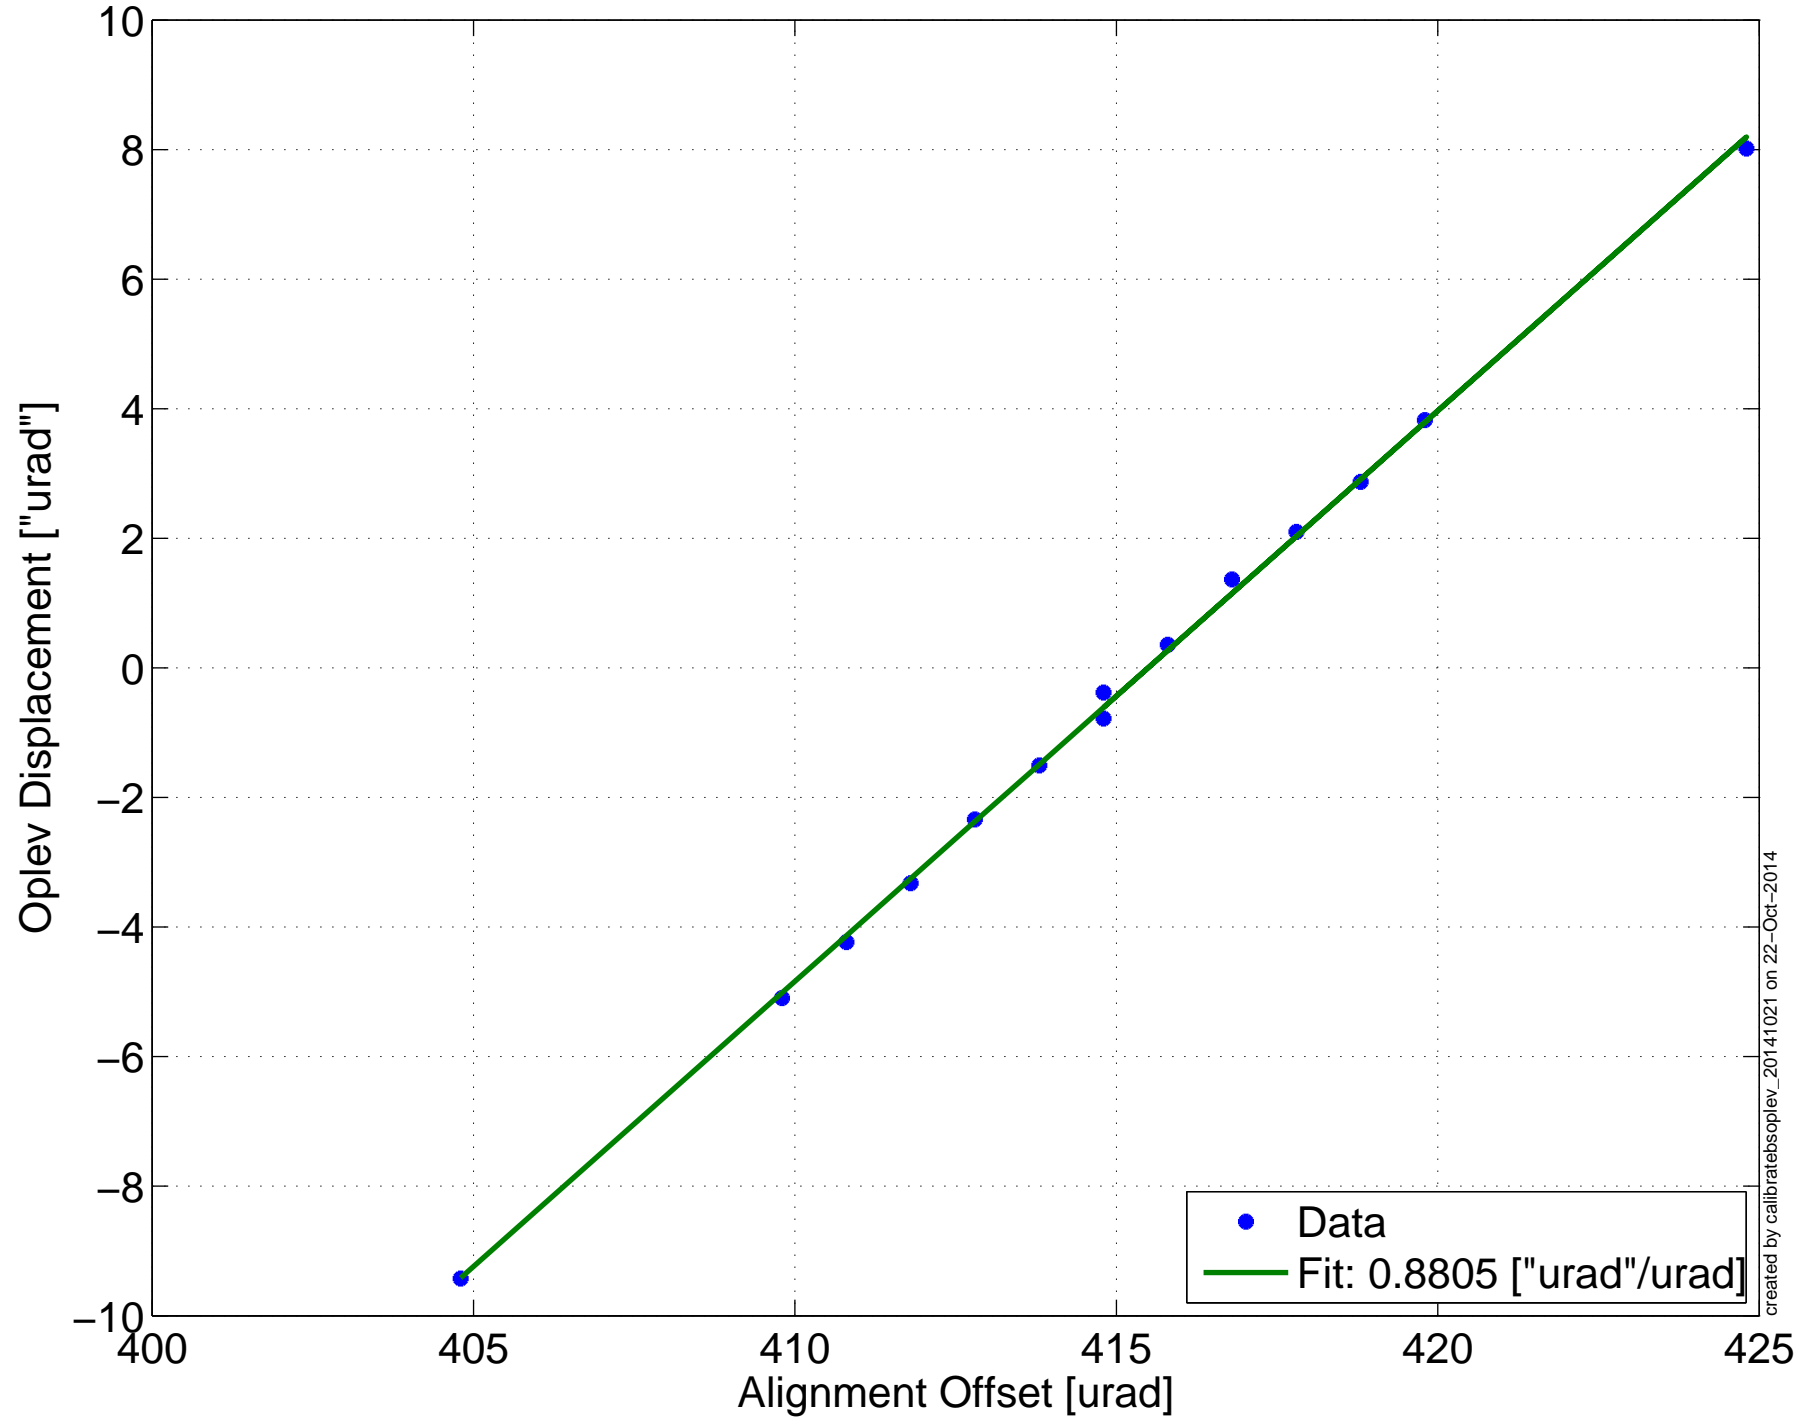

2014-10-22 H1SUSETMX  
Optical Lever Calibration Correction, PITCH

created by calibratebsoplev\_20141021 on 22-Oct-2014

2014-10-22 H1SUSETMX  
Optical Lever Calibration Correction, YAW

2014-10-22 H1SUSEM  
Optical Lever Calibration Correction, PITCH

created by calibratebsoplev\_20141021 on 22-Oct-2014

2014-10-22 H1SUSEM  
Optical Lever Calibration Correction, YAW