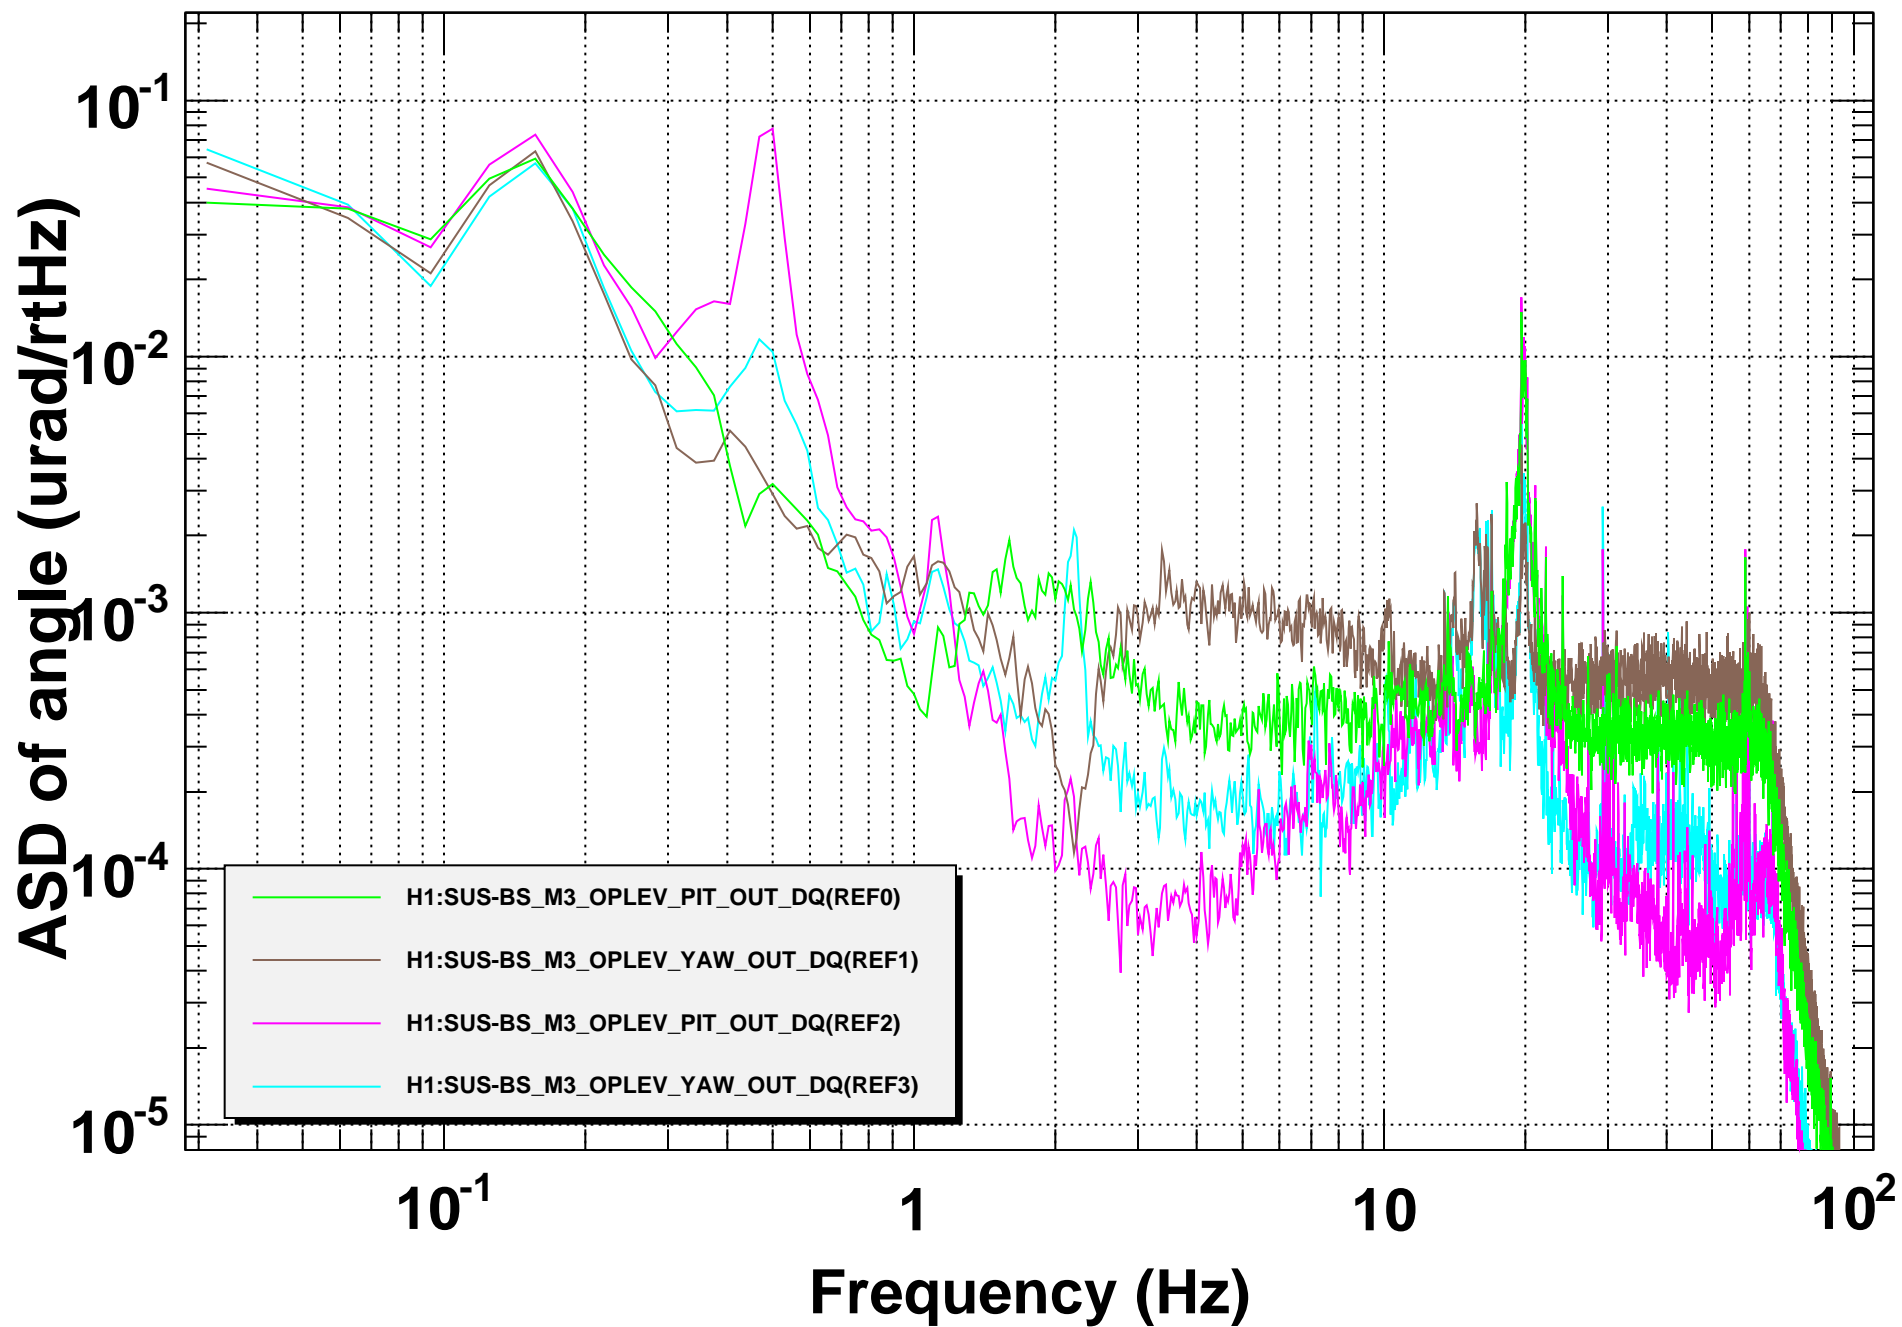

BS oplev spectra, before and after whitening + gain adjust

*T0=22/10/2014 22:46:10

Avg=10

BW=0.0468749