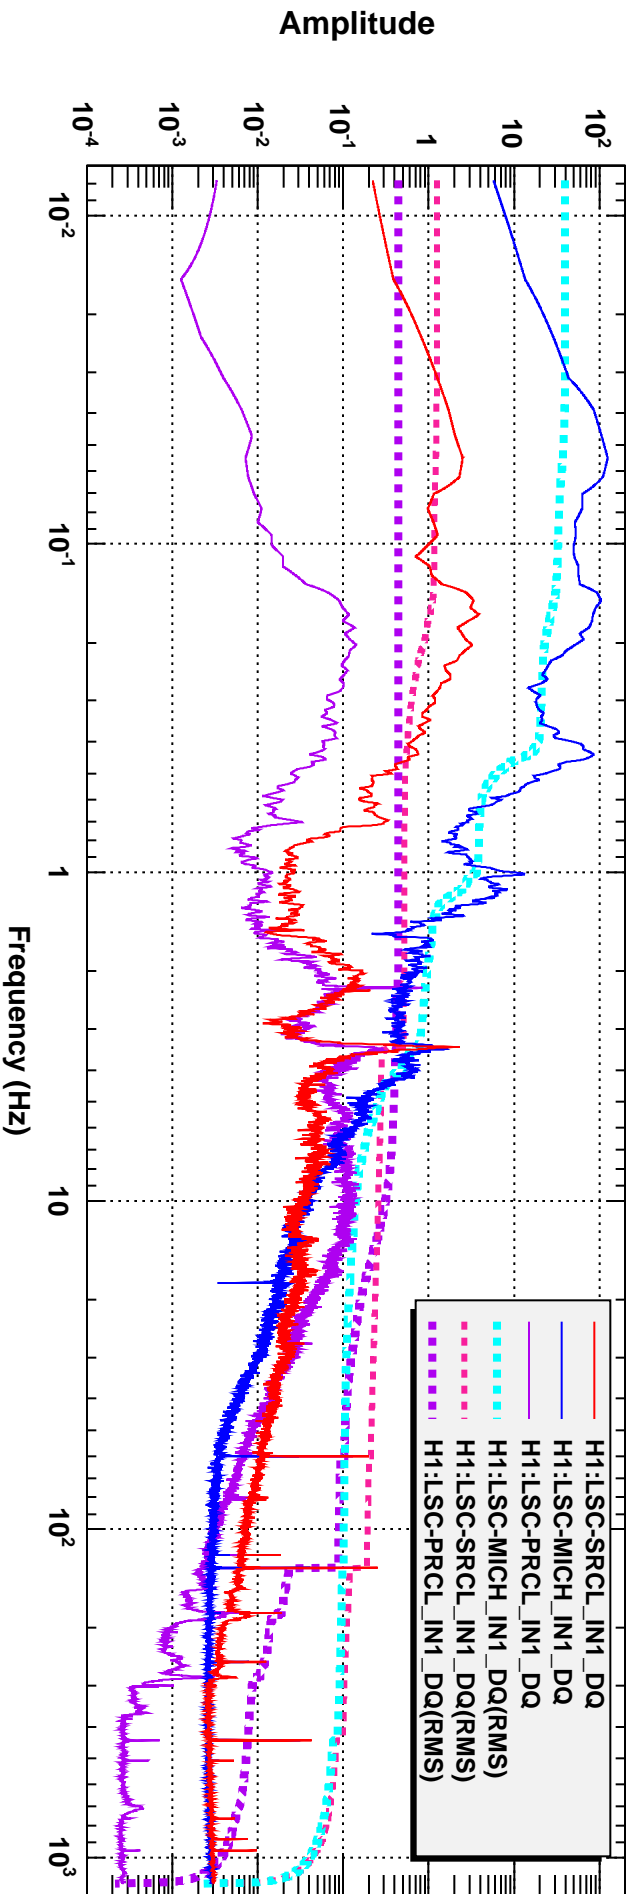

Power spectrum

Power spectrum

T0=25/10/2014 07:30:00

Avg=10/Bin=15L

BW=0.0117166