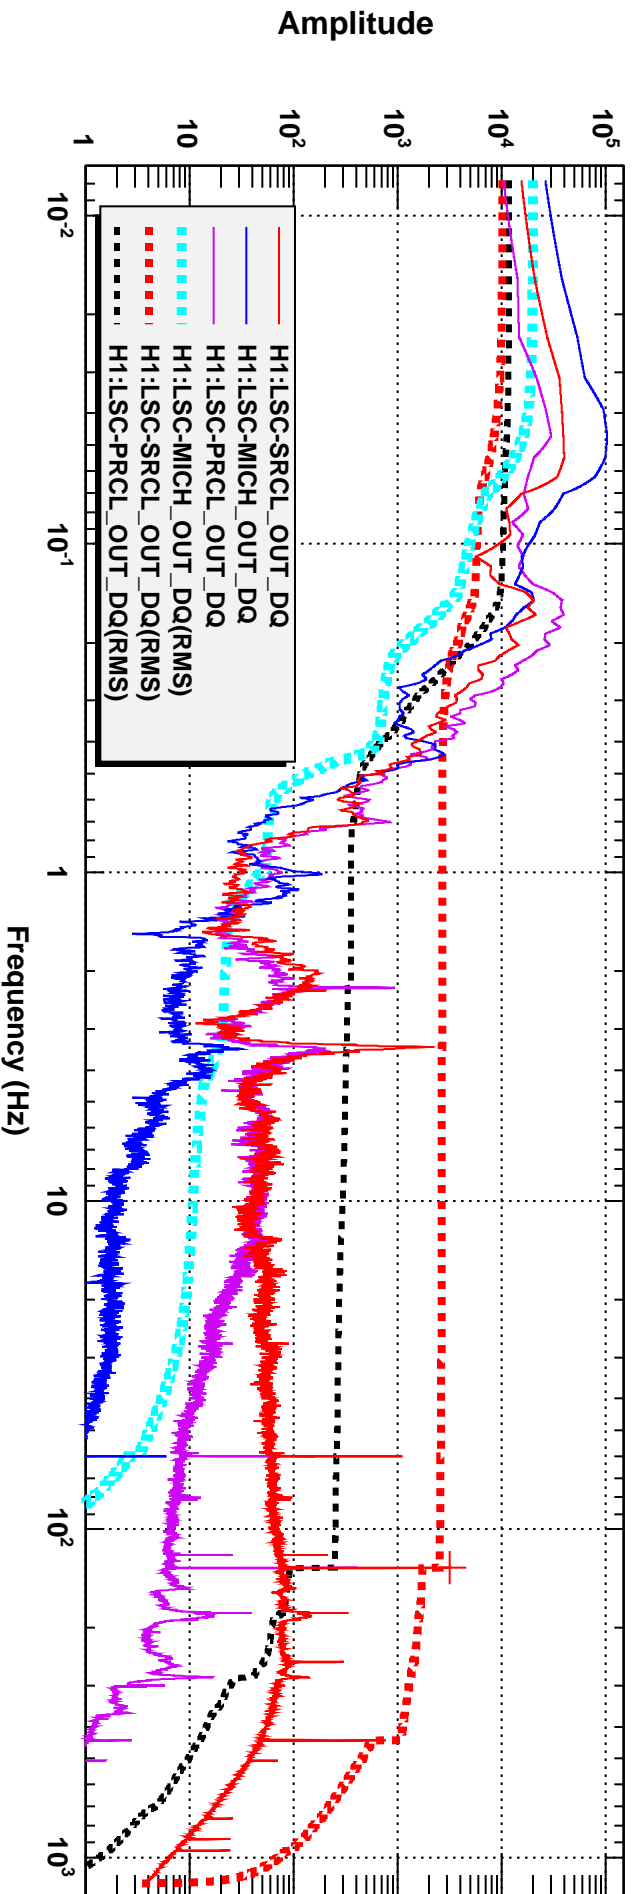

Power spectrum

Power spectrum

T0=25/10/2014 07:30:00

Avg=10/Bin=15L

BW=0.0117166