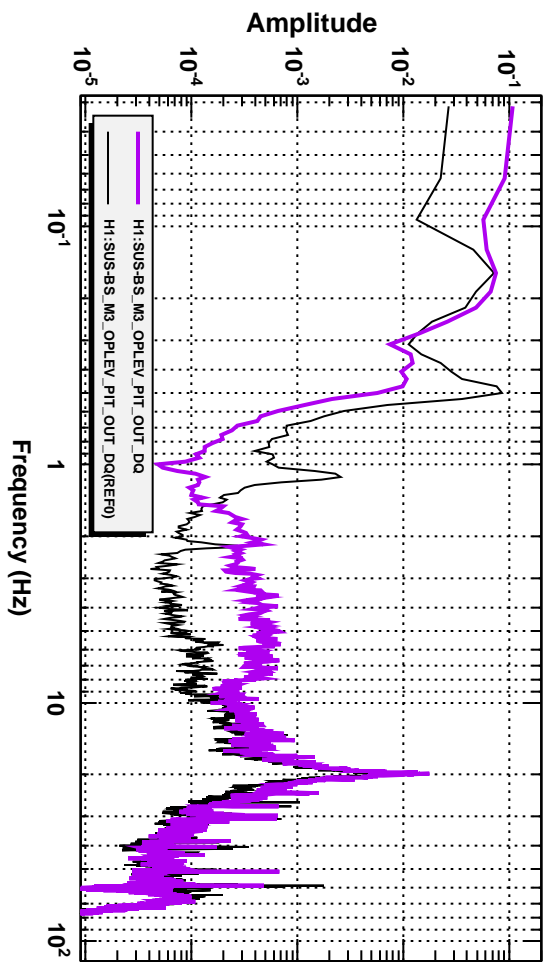

Power spectrum

T0=26/10/2014 05:47:55 Avg=10 BW=0.0468749

Power spectrum

T0=26/10/2014 05:47:55 Avg=10 BW=0.0468749

Power spectrum

*T0=26/10/2014 05:47:55 Avg=10 BW=0.0468749

Power spectrum

*T0=26/10/2014 05:47:55 Avg=10 BW=0.0468749