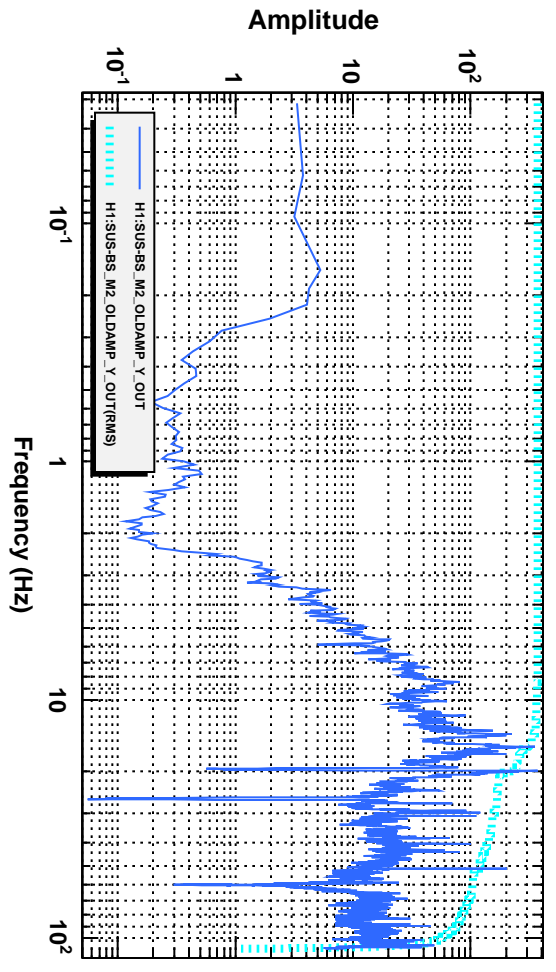

Power spectrum

T0=26/10/2014 05:47:55 Avg=10 BW=0.0468749

Power spectrum

T0=26/10/2014 05:47:55 Avg=10 BW=0.0468749

Power spectrum

*T0=26/10/2014 05:47:55 Avg=10 BW=0.0468749

Power spectrum

*T0=26/10/2014 05:47:55 Avg=10 BW=0.0468749