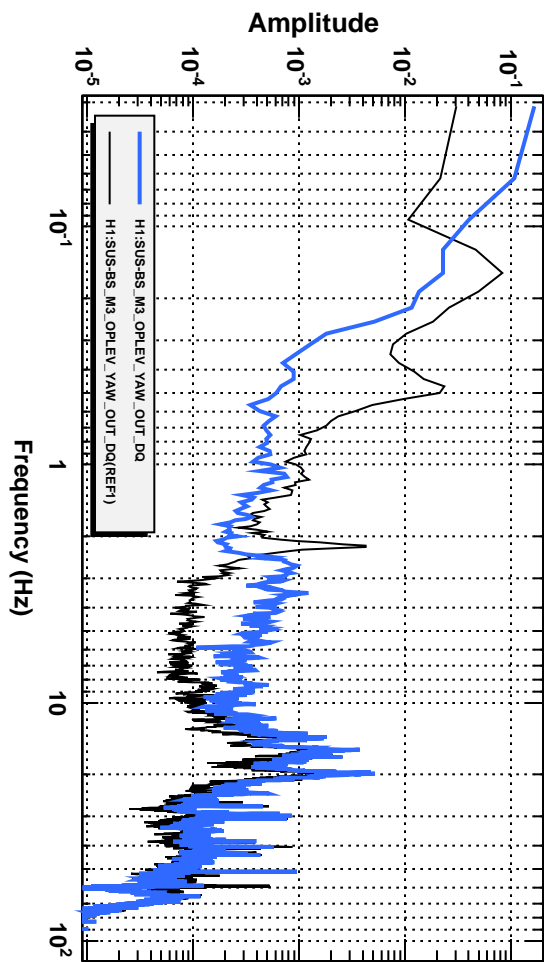

Power spectrum

T0=26/10/2014 05:47:55 Avg=10 BW=0.0468749

Power spectrum

T0=26/10/2014 05:47:55 Avg=10 BW=0.0468749

Power spectrum

*T0=26/10/2014 05:47:55 Avg=10 BW=0.0468749

Power spectrum

*T0=26/10/2014 05:47:55 Avg=10 BW=0.0468749