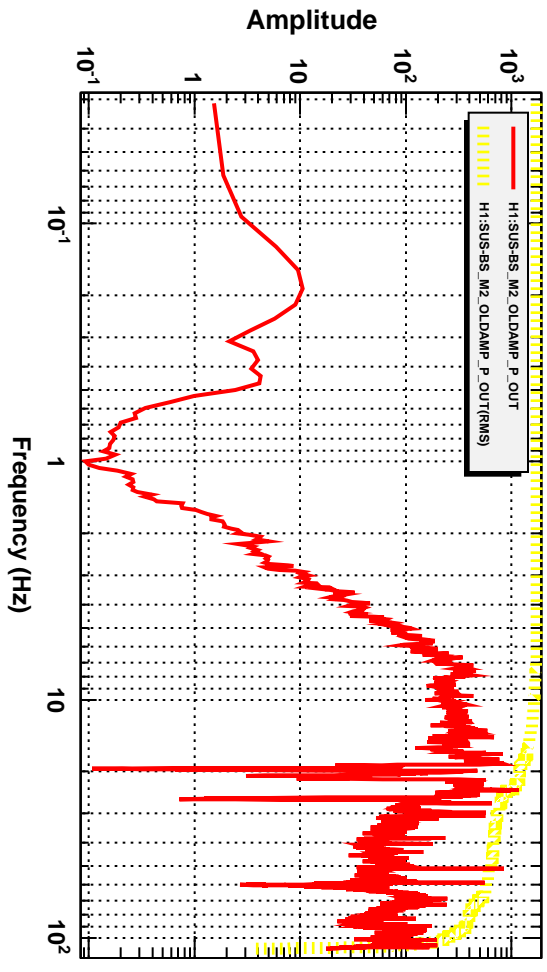

Power spectrum

T0=26/10/2014 05:47:55 Avg=10 BW=0.0468749

Power spectrum

T0=26/10/2014 05:47:55 Avg=10 BW=0.0468749

Power spectrum

*T0=26/10/2014 05:47:55 Avg=10 BW=0.0468749

Power spectrum

*T0=26/10/2014 05:47:55 Avg=10 BW=0.0468749