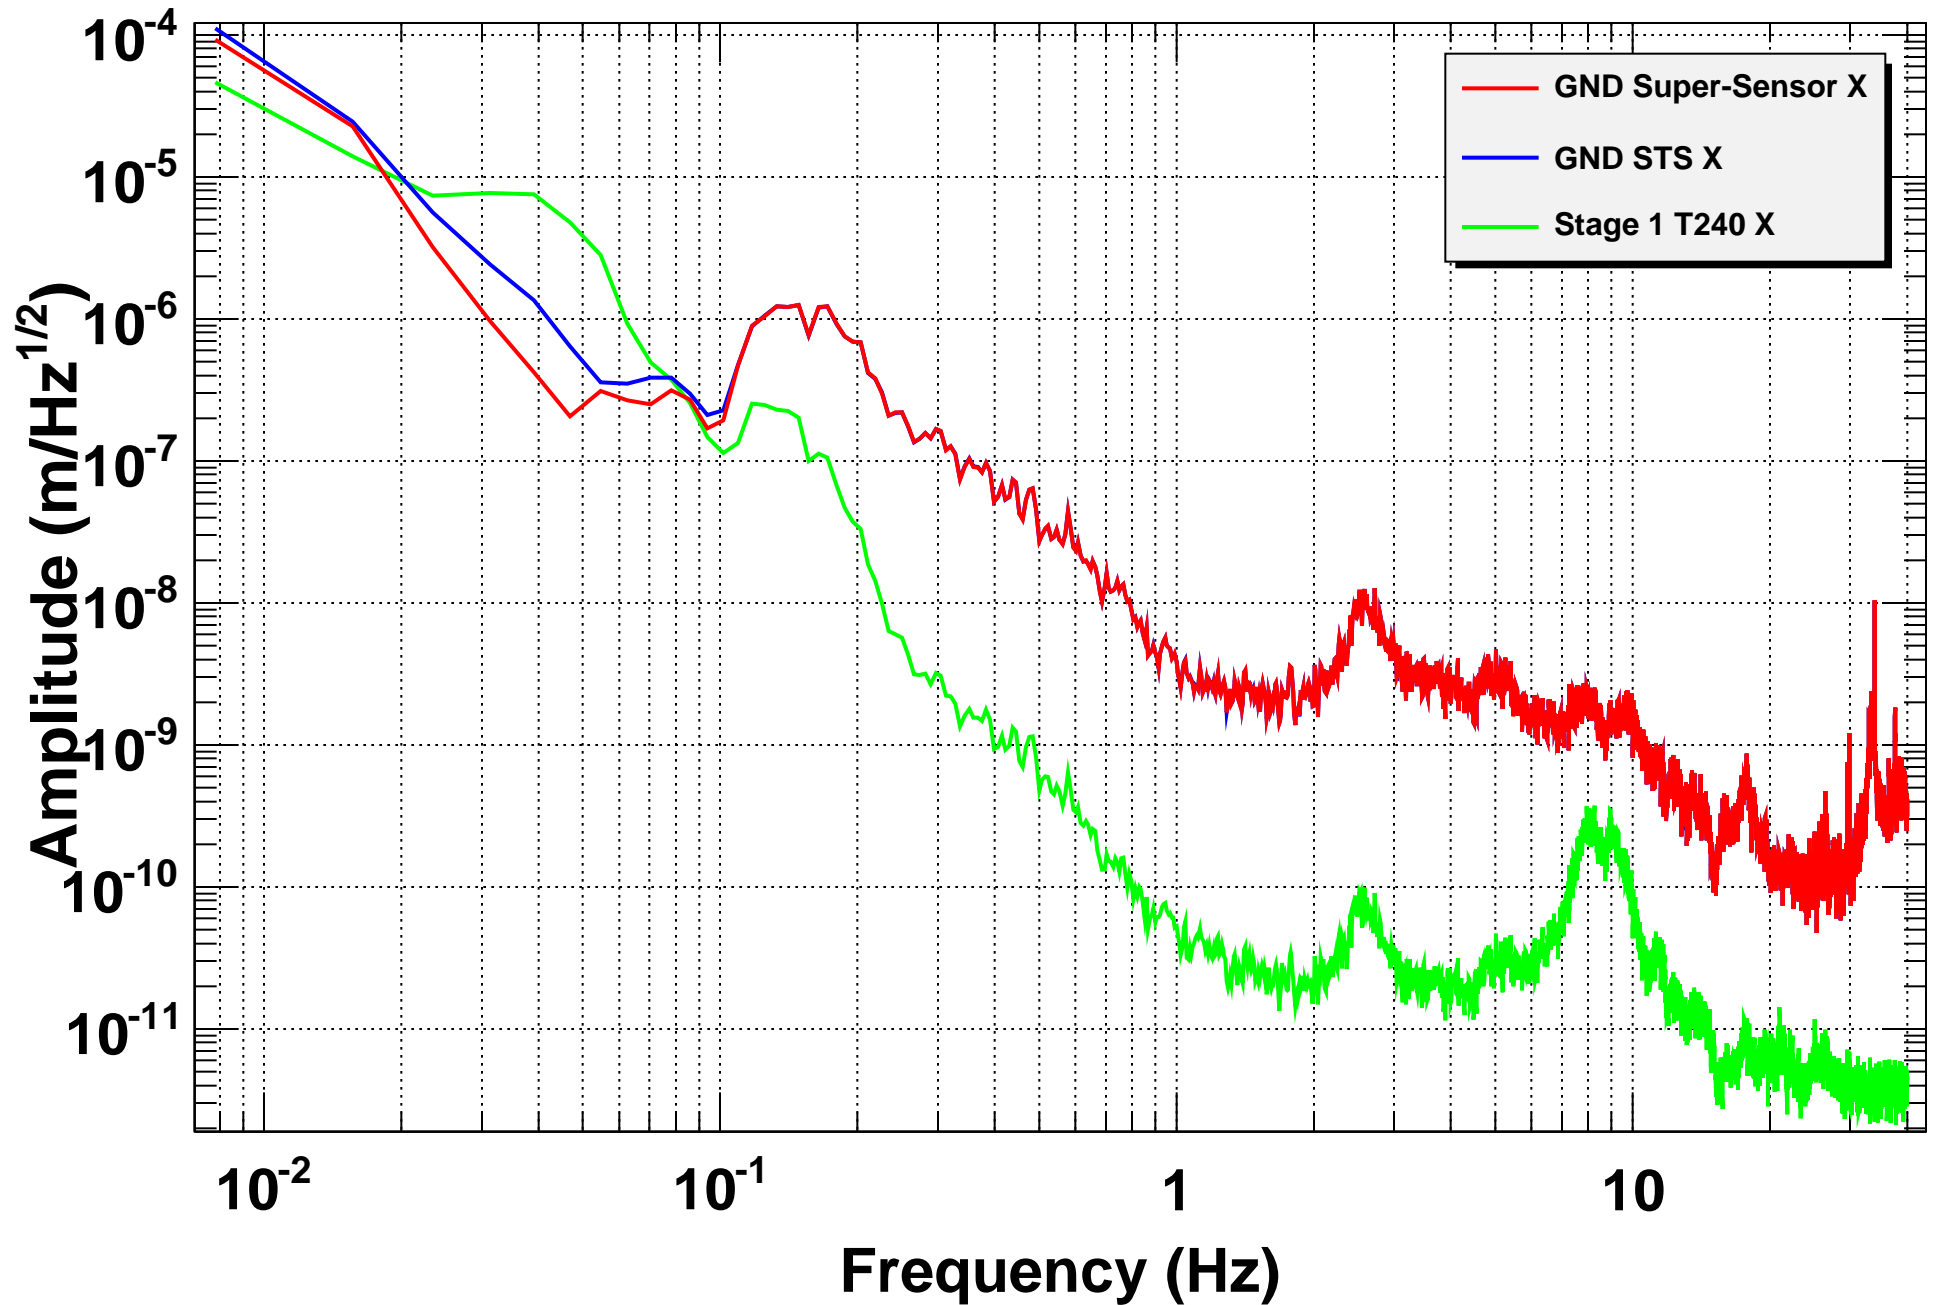

# Amplitude Spectral Density

T0=21/10/2014 19:39:00

Avg=10

BW=0.0117187

# Coherence

T0=21/10/2014 19:39:00

Avg=10

BW=0.0117187