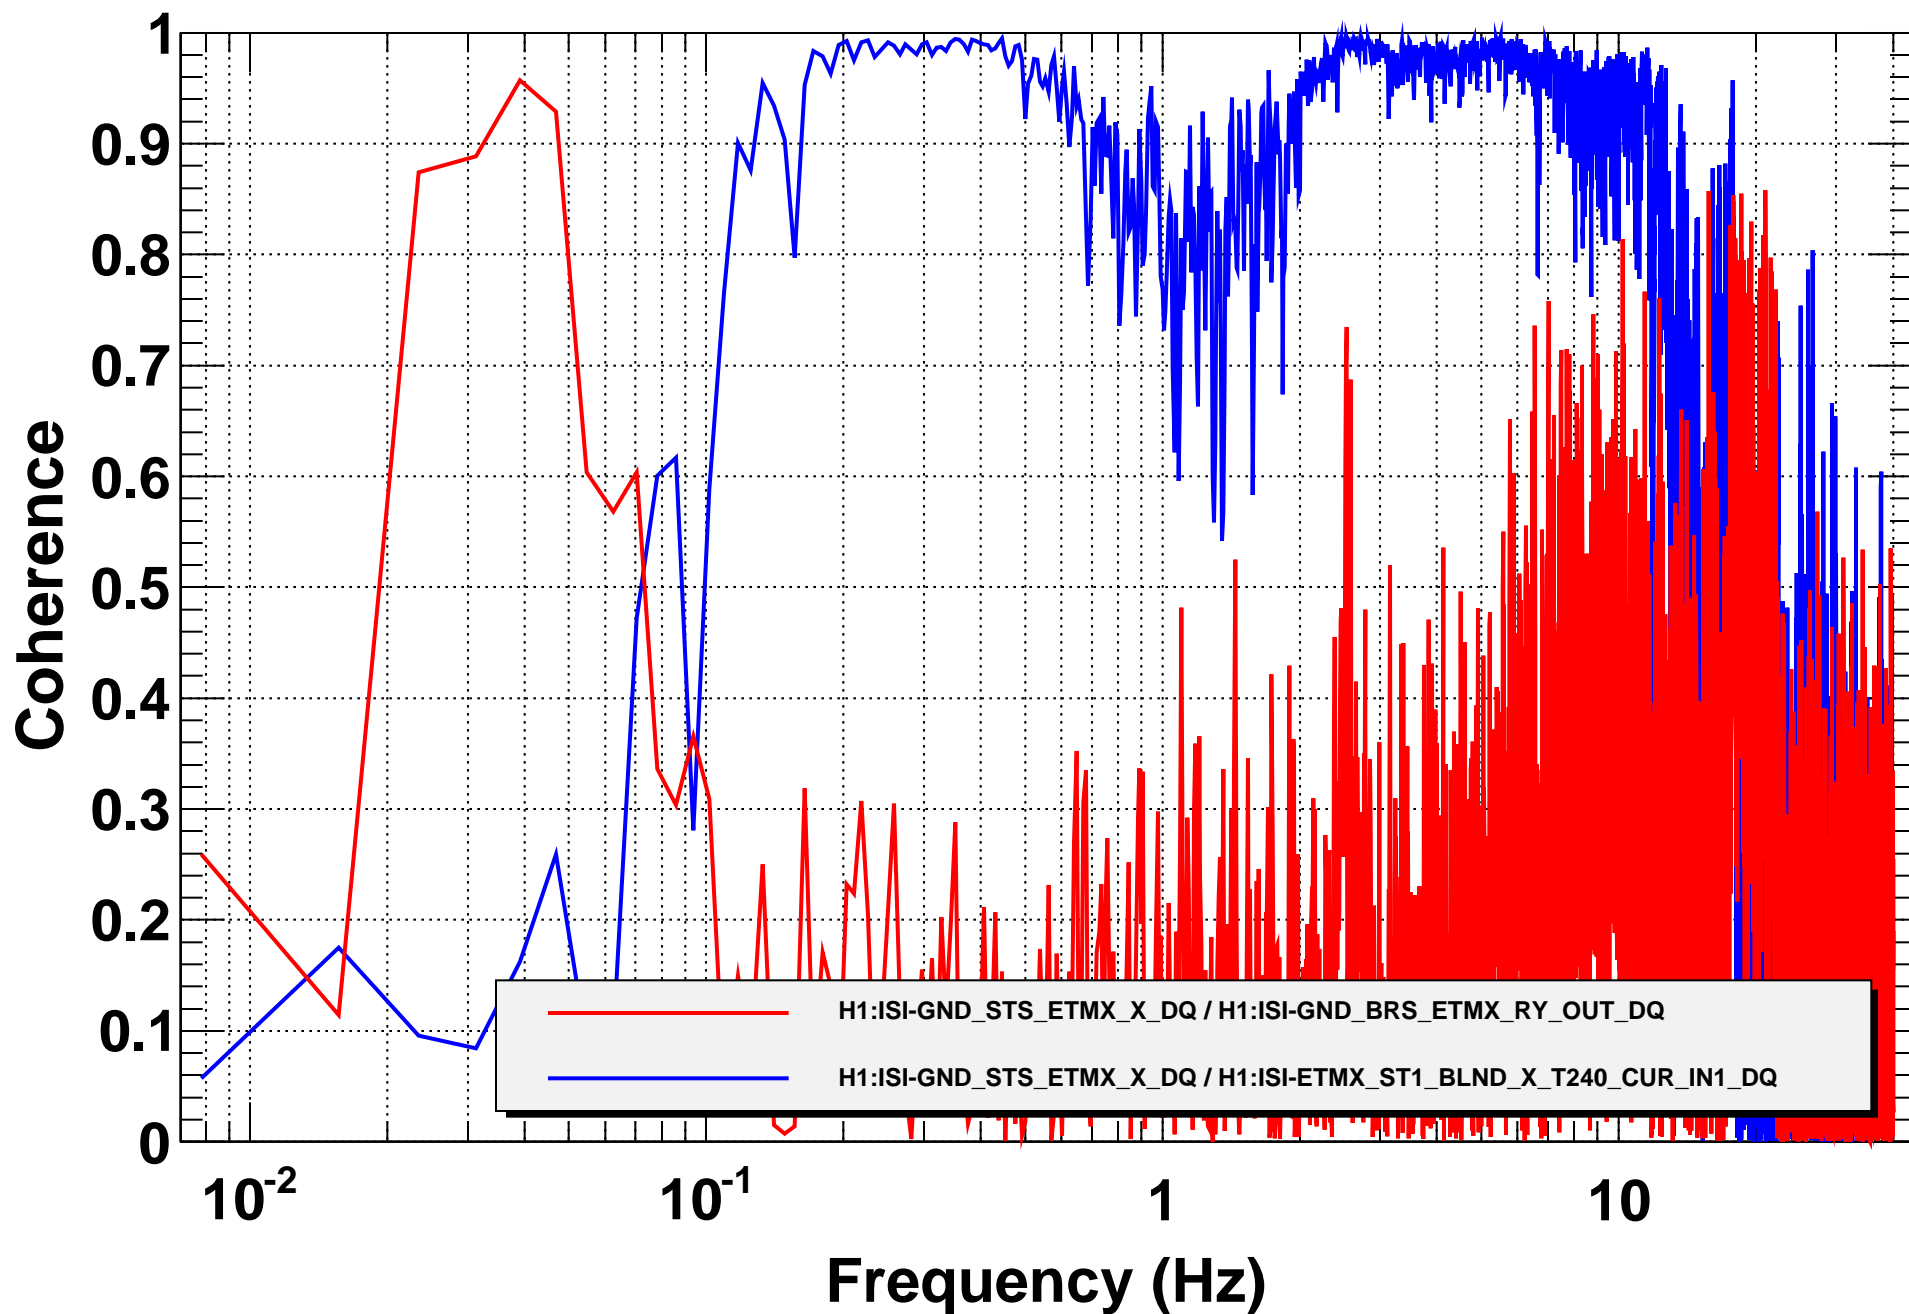

# Amplitude Spectral Density

T0=21/10/2014 19:39:00

Avg=10

BW=0.0117187

# Coherence

T0=21/10/2014 19:39:00

Avg=10

BW=0.0117187