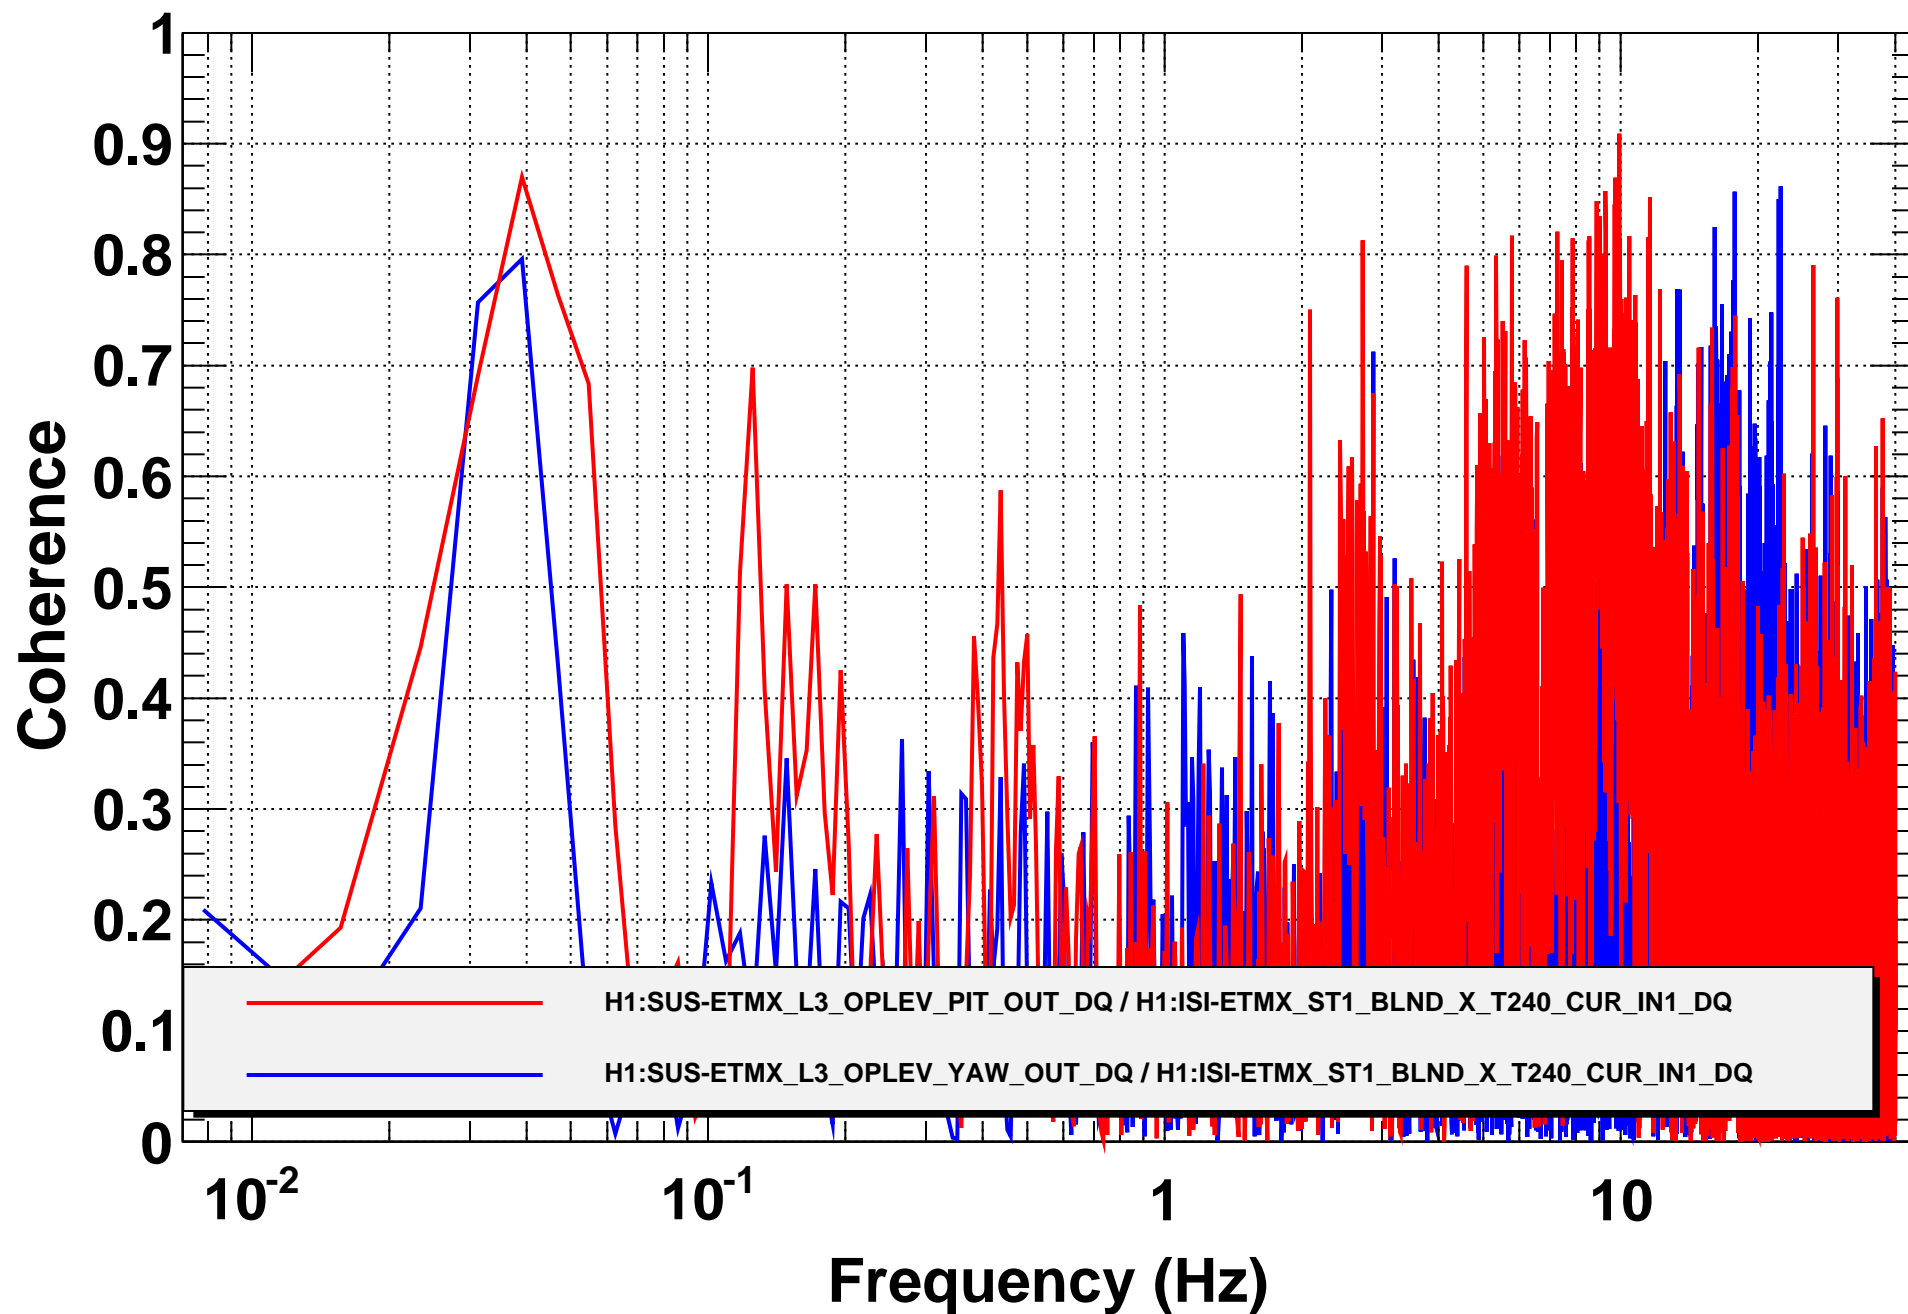

# Amplitude Spectral Density

T0=21/10/2014 19:39:00

Avg=10

BW=0.0117187

# Coherence

T0=21/10/2014 19:39:00

Avg=10

BW=0.0117187