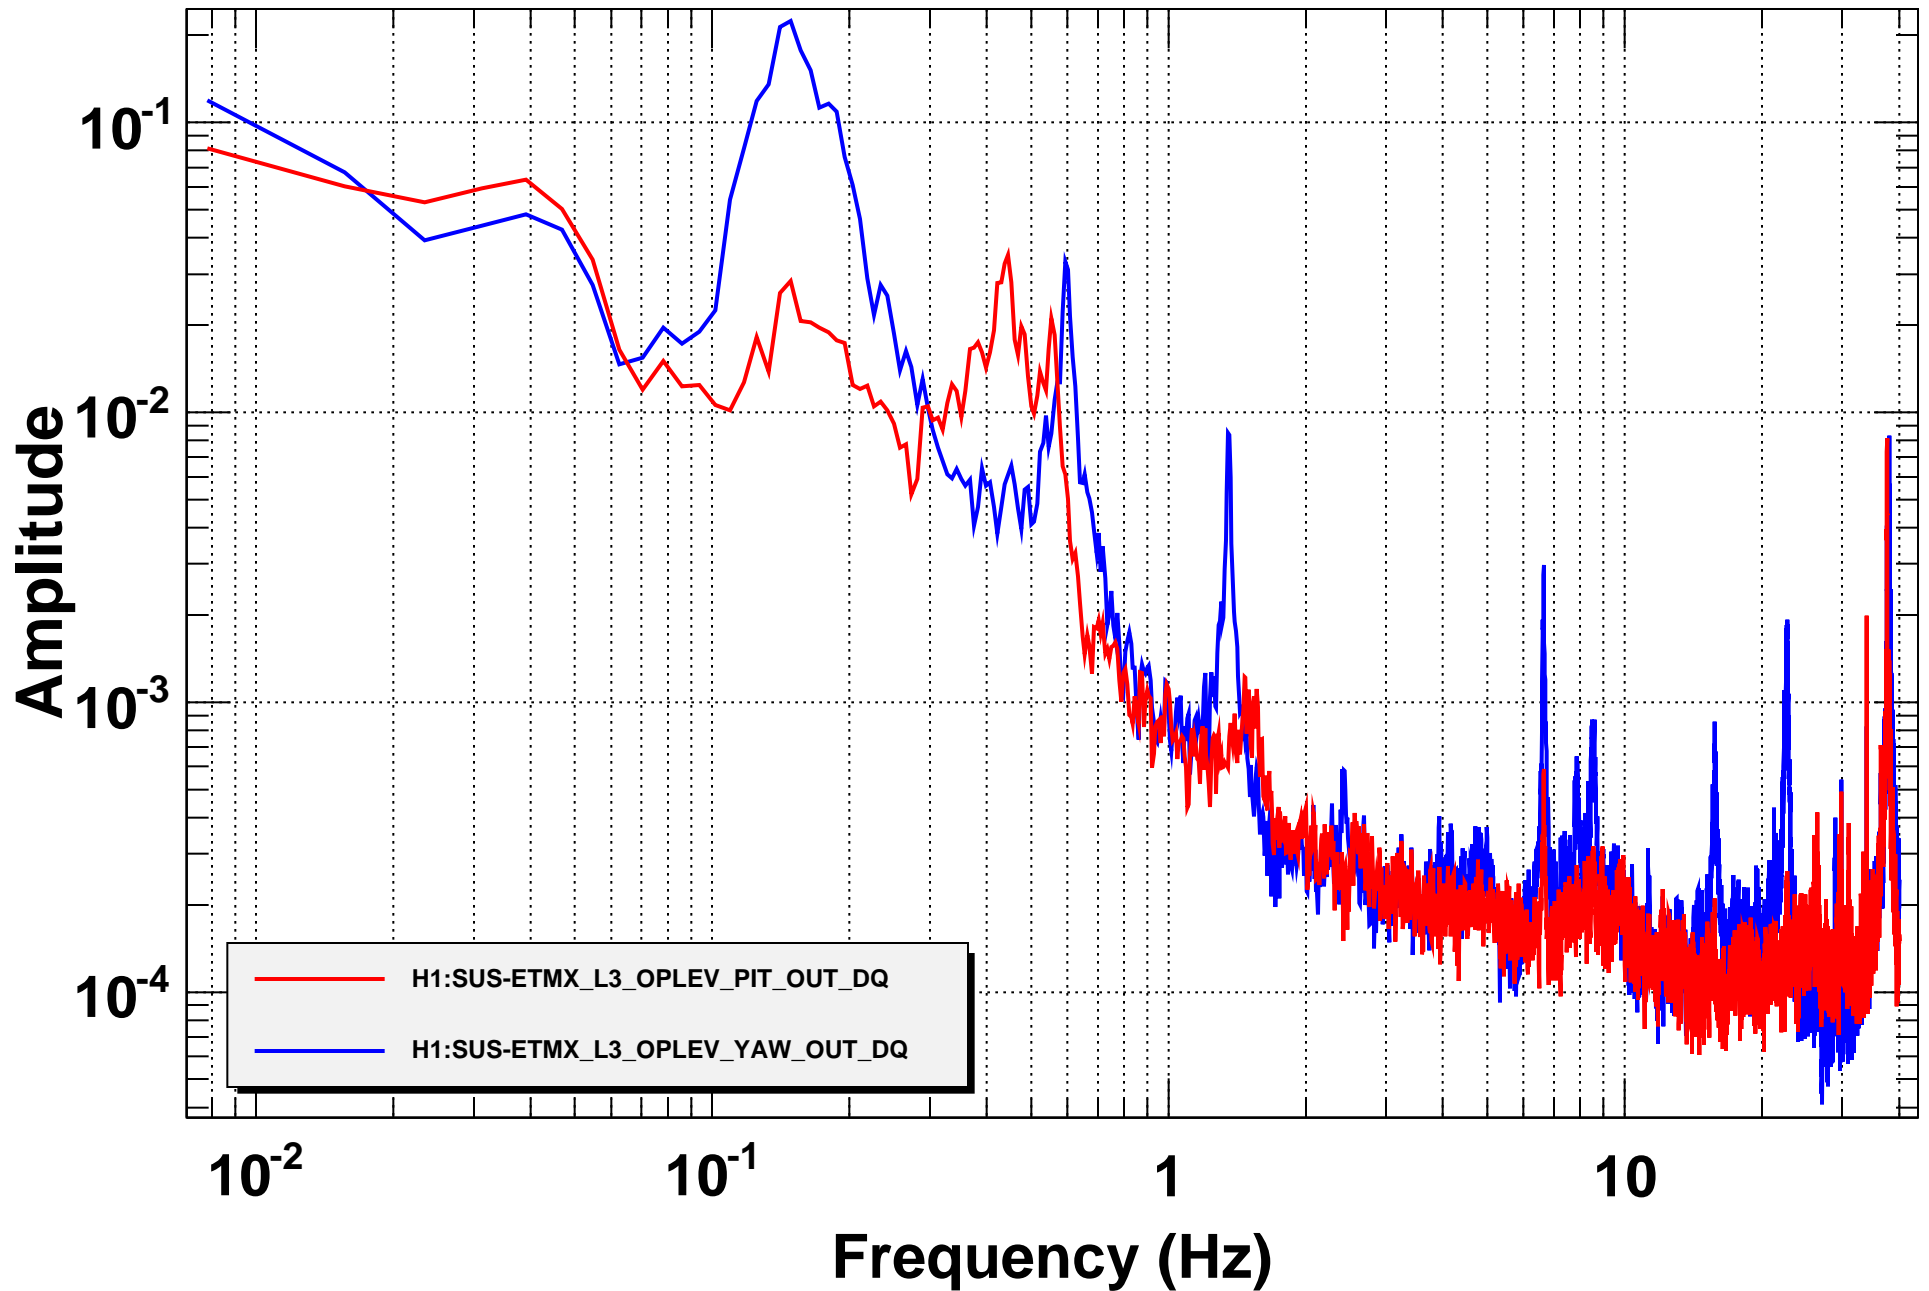

# Amplitude Spectral Density

T0=21/10/2014 19:39:00

Avg=10

BW=0.0117187

# Coherence

T0=21/10/2014 19:39:00

Avg=10

BW=0.0117187