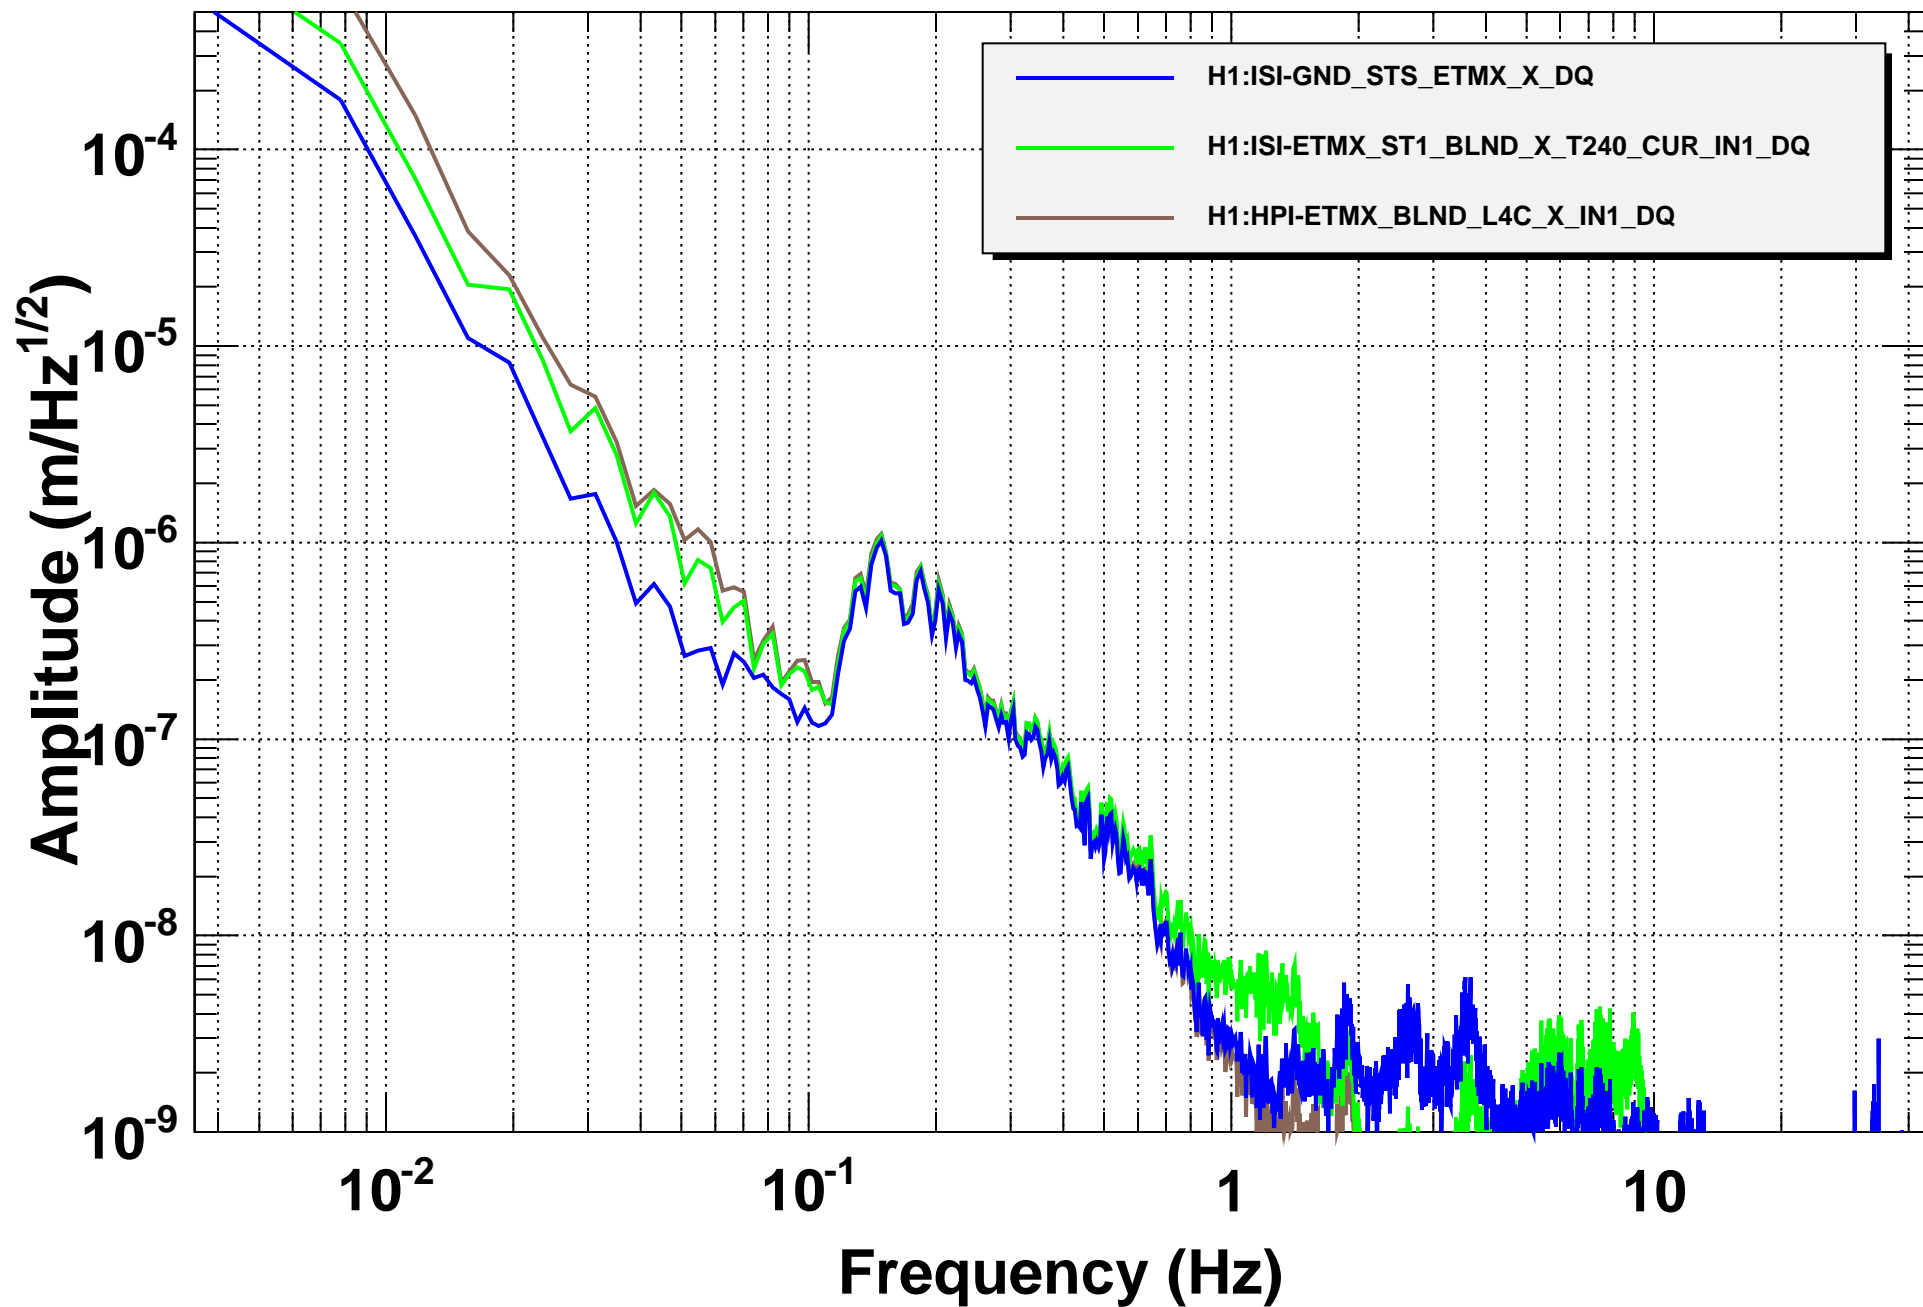

Amplitude Spectral Density

T0=31/10/2014 17:30:00

Avg=10

BW=0.00585933

Coherence

T0=31/10/2014 17:30:00

Avg=10

BW=0.00585933