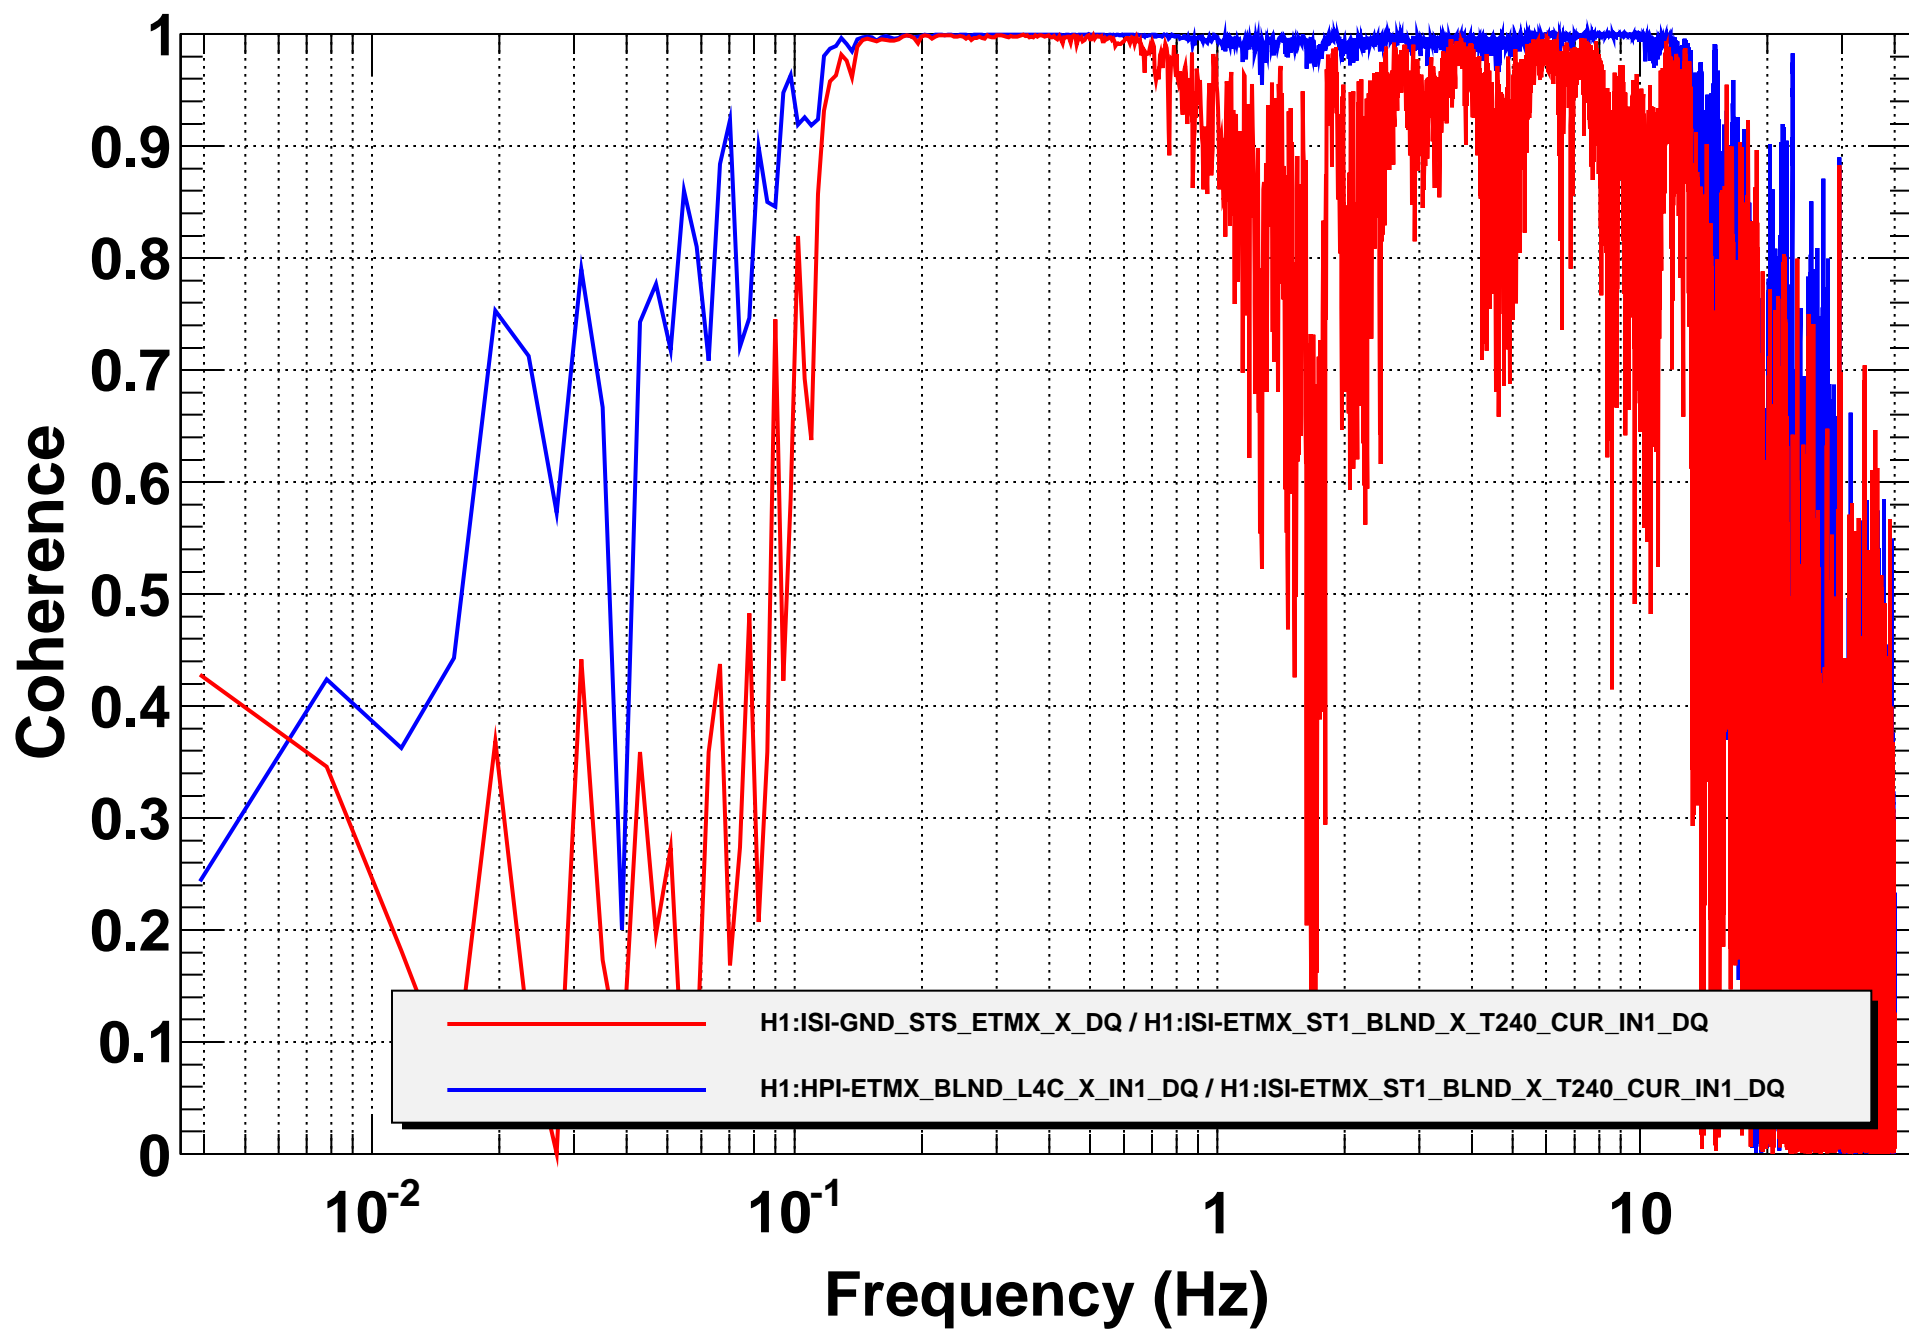

Amplitude Spectral Density

T0=31/10/2014 17:30:00

Avg=10

BW=0.00585933

Coherence

T0=31/10/2014 17:30:00

Avg=10

BW=0.00585933