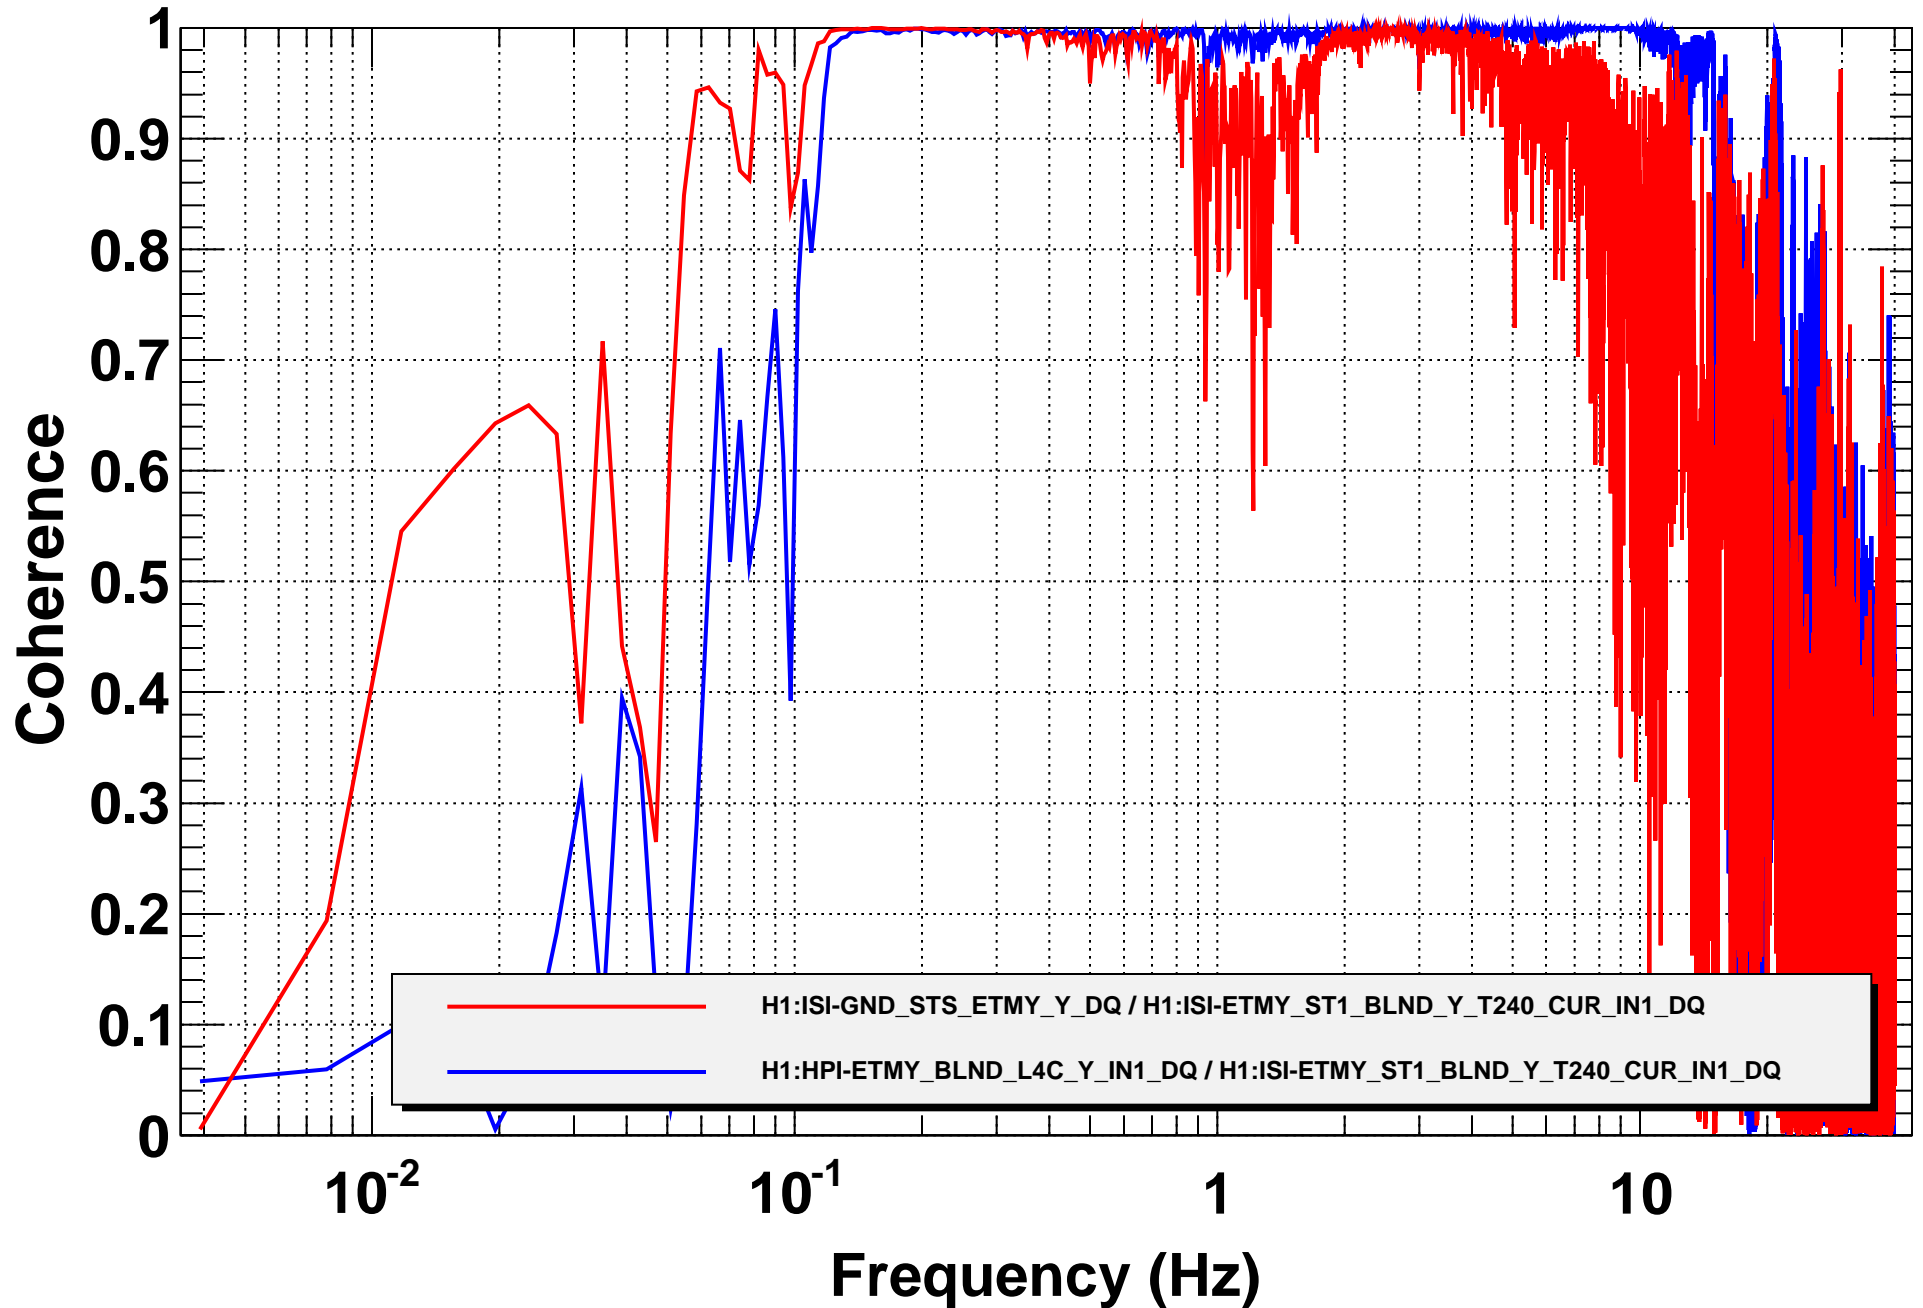

# Amplitude Spectral Density

T0=31/10/2014 19:28:09.046875 Avg=10

BW=0.00585933

# Coherence

T0=31/10/2014 19:28:09.046875 Avg=10

BW=0.00585933