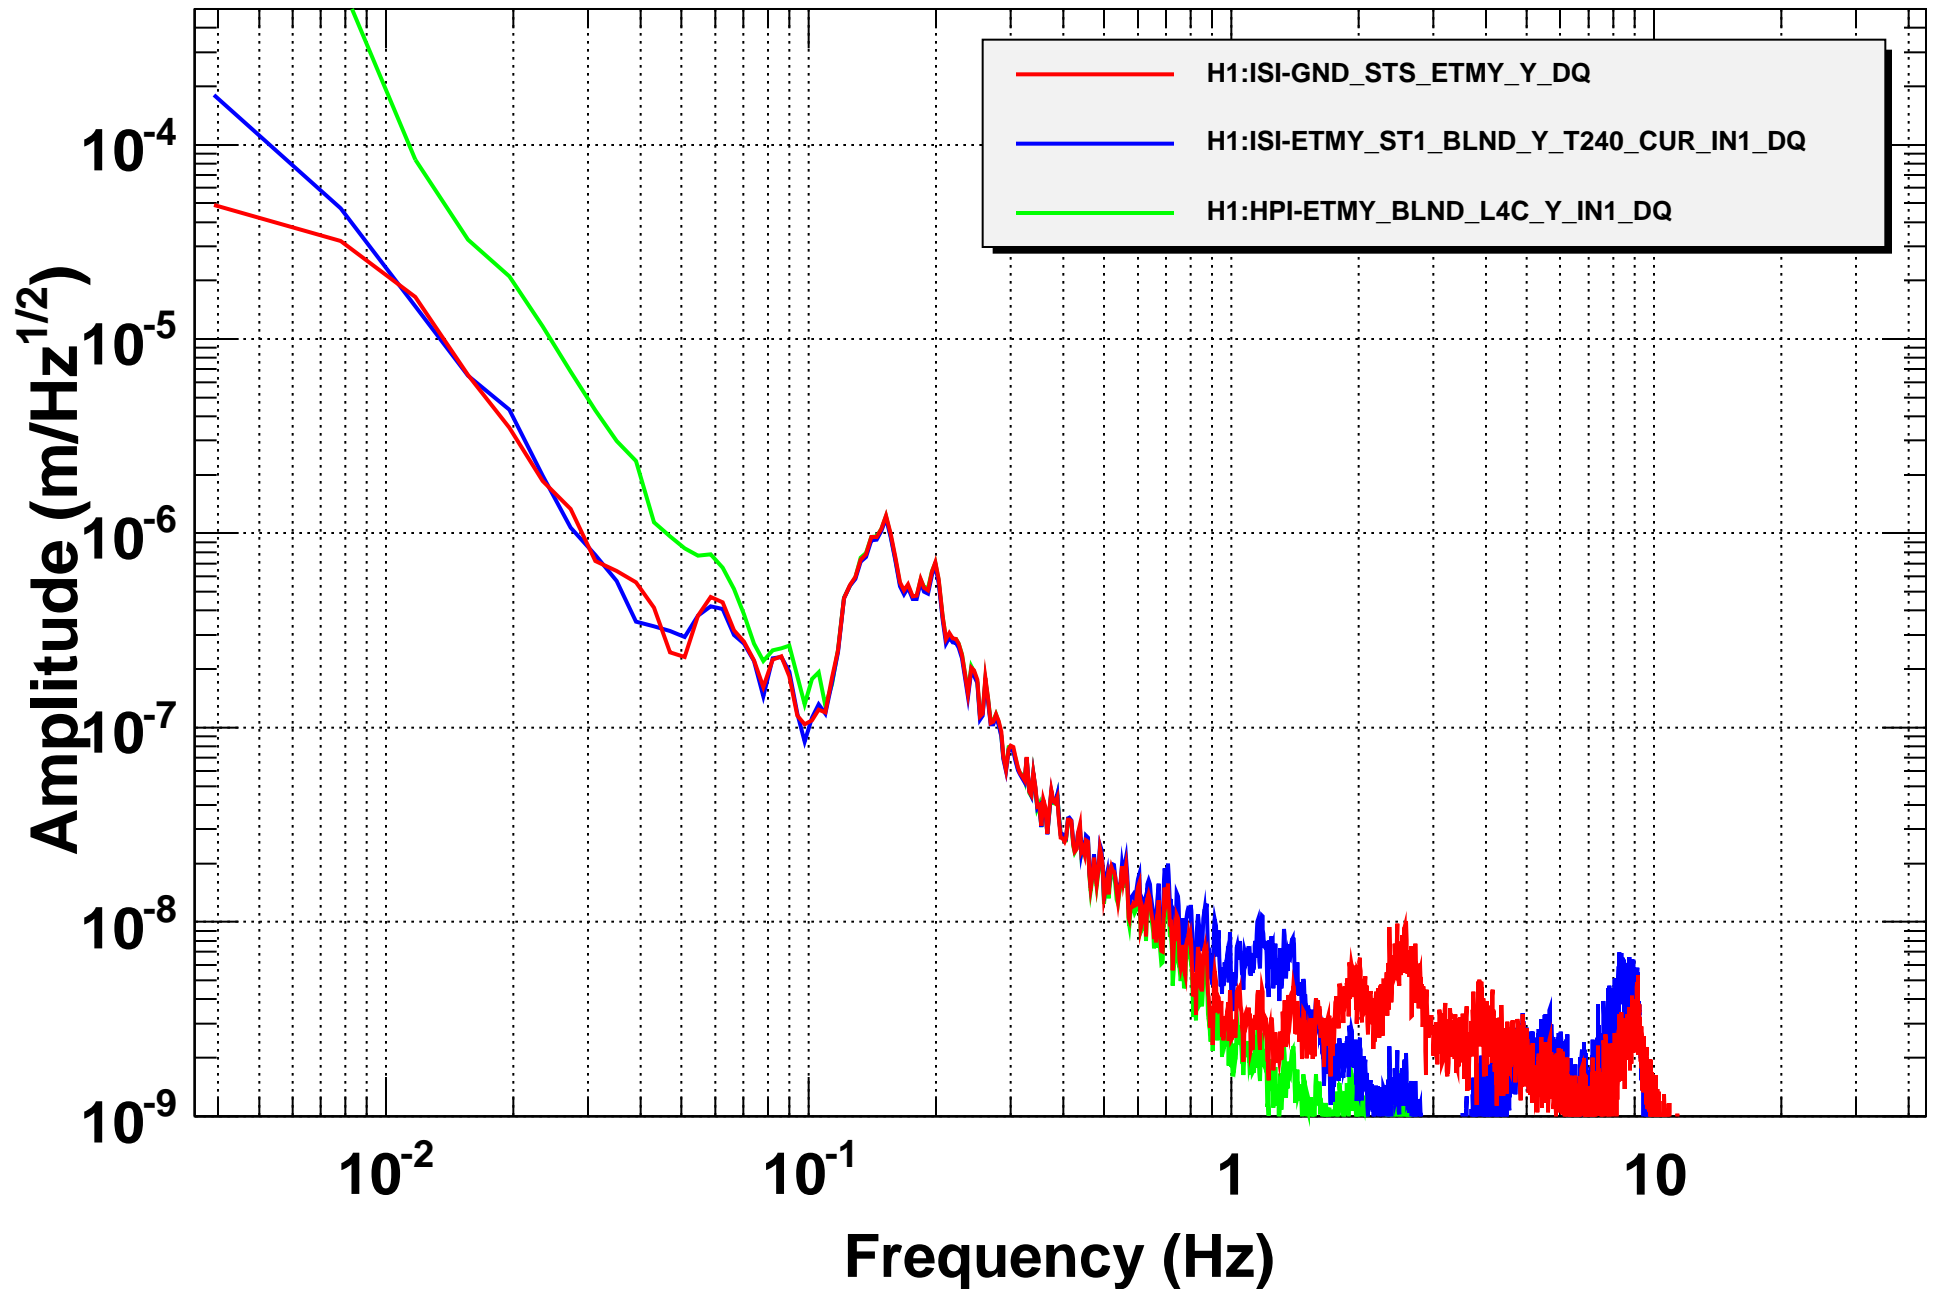

# Amplitude Spectral Density

T0=31/10/2014 19:28:09.046875 Avg=10

BW=0.00585933

# Coherence

T0=31/10/2014 19:28:09.046875 Avg=10

BW=0.00585933