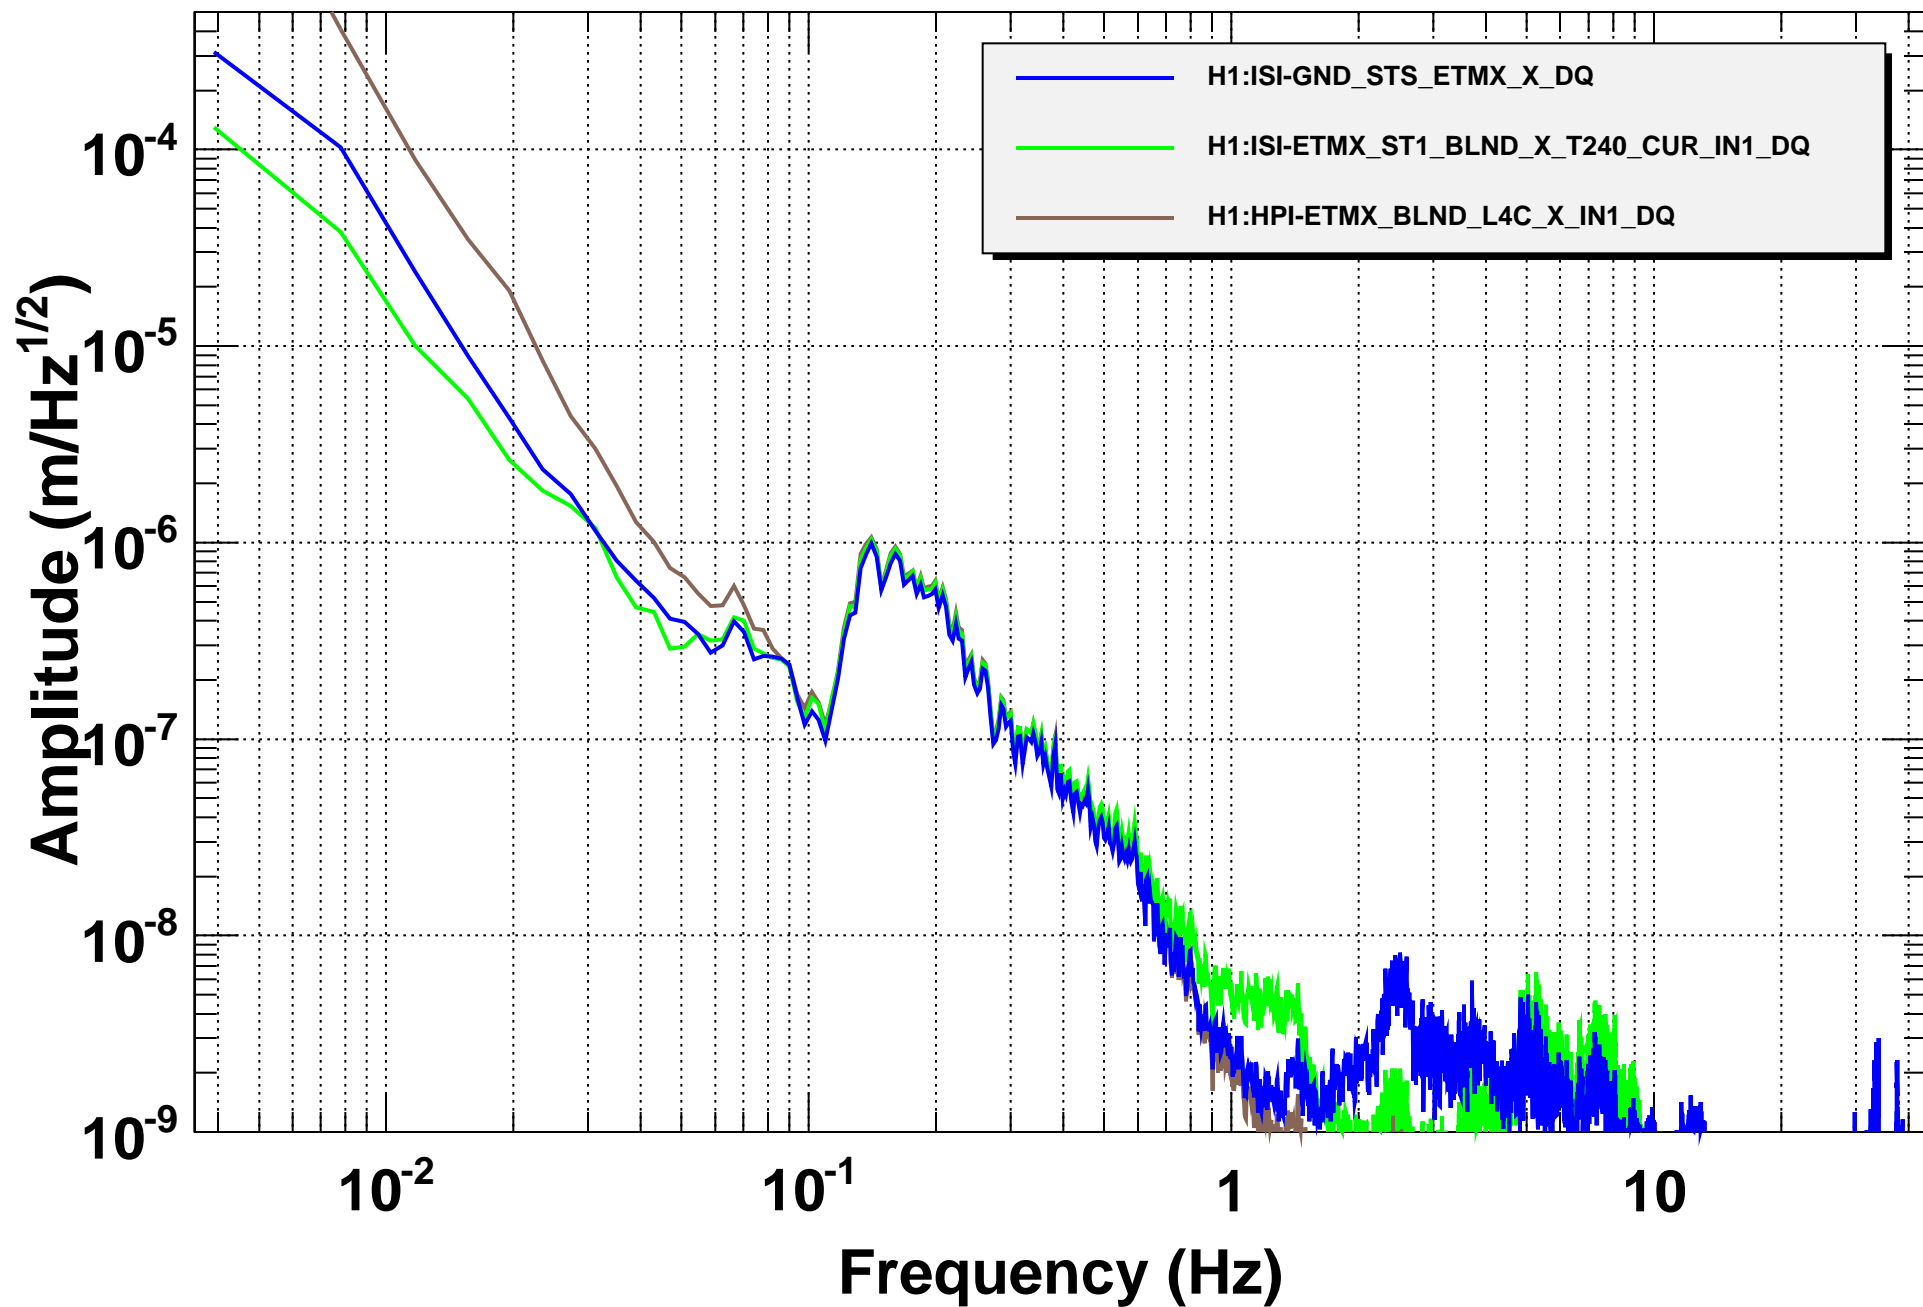

Amplitude Spectral Density

T0=31/10/2014 20:45:46

Avg=10

BW=0.00585933

Coherence

T0=31/10/2014 20:45:46

Avg=10

BW=0.00585933