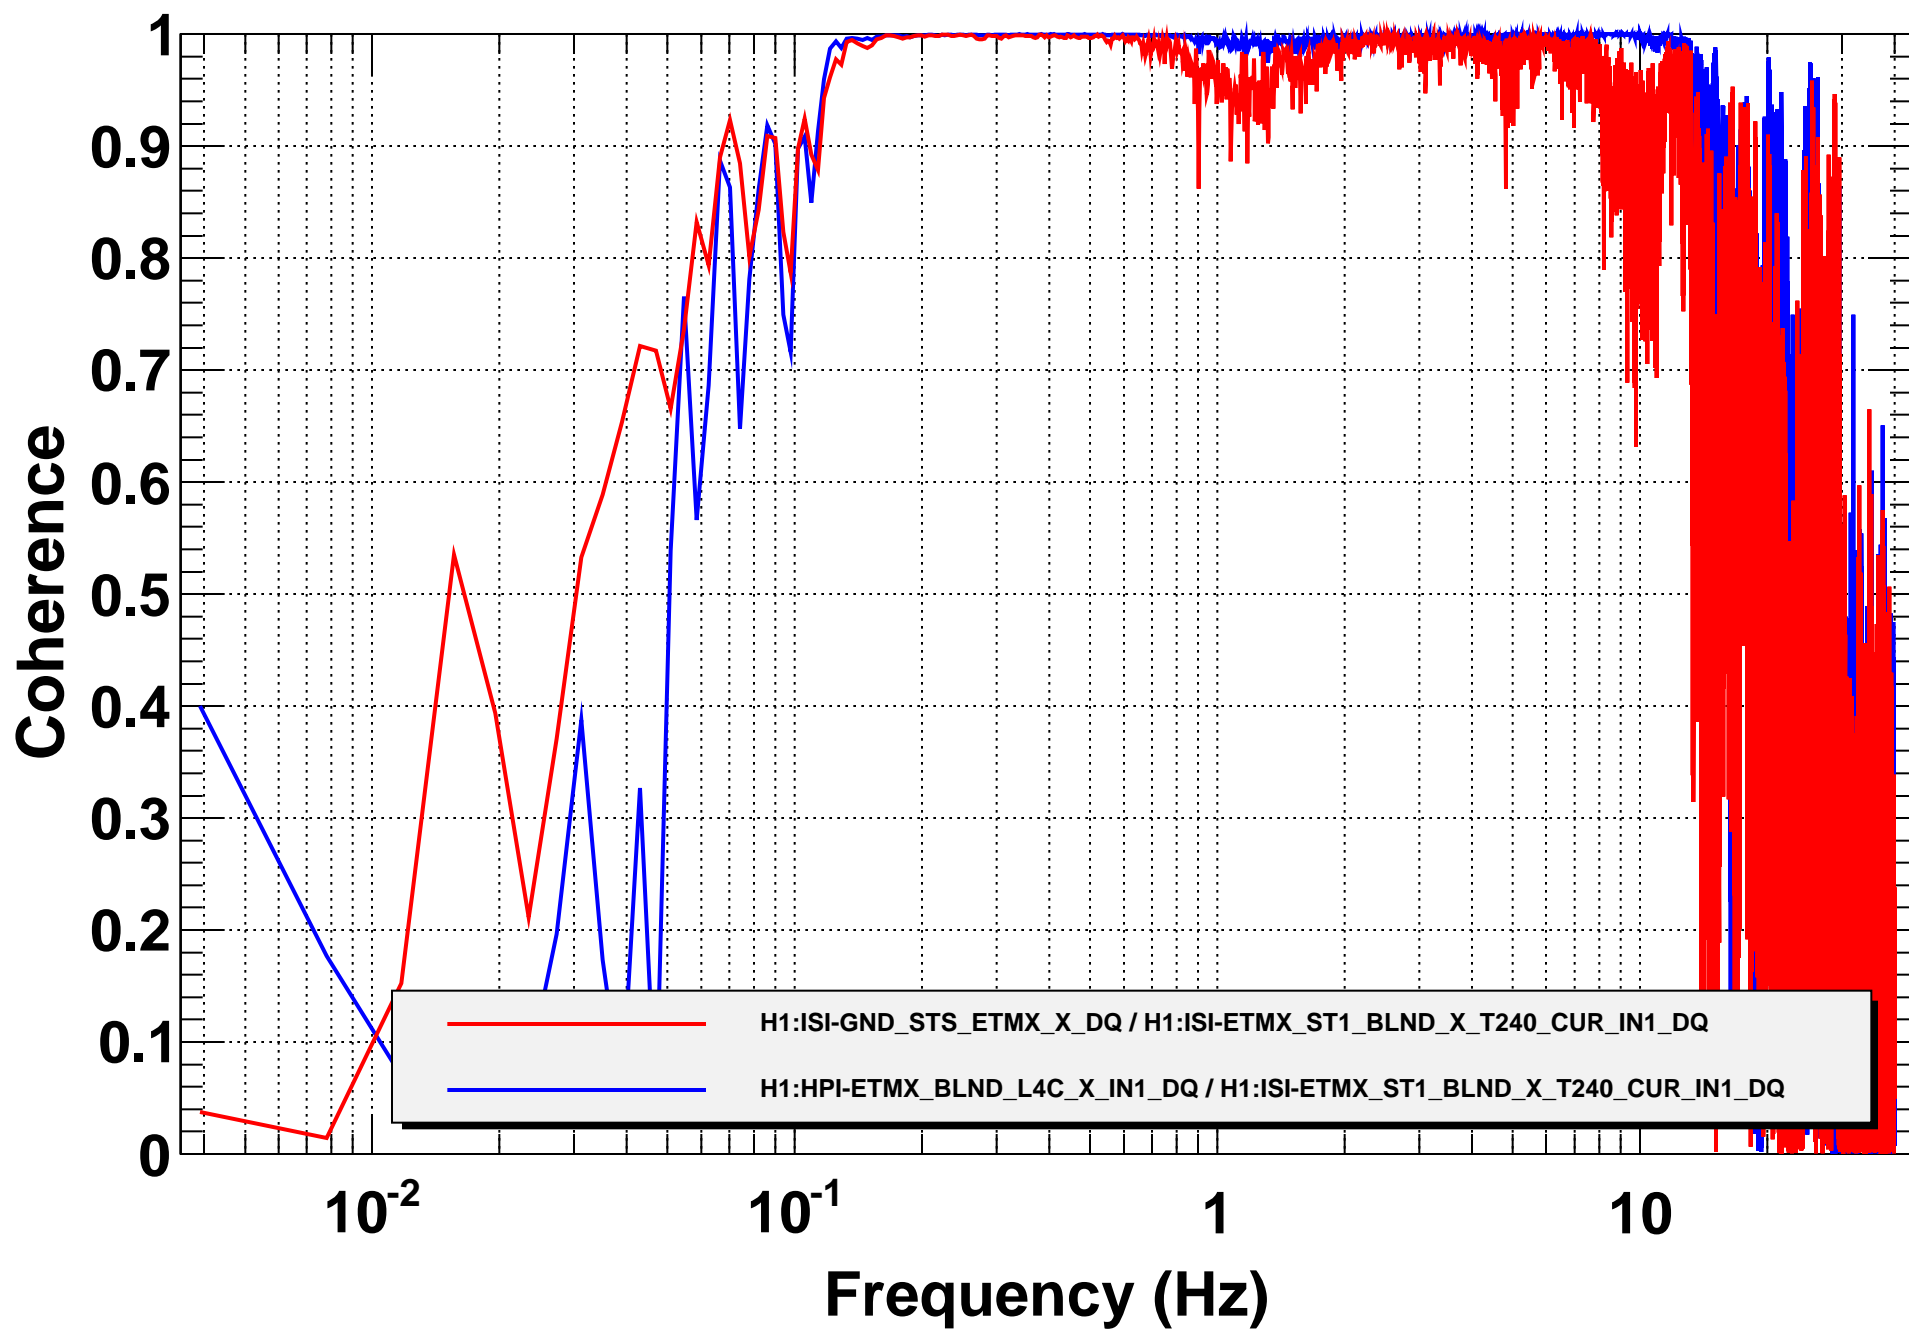

Amplitude Spectral Density

T0=31/10/2014 20:45:46

Avg=10

BW=0.00585933

Coherence

T0=31/10/2014 20:45:46

Avg=10

BW=0.00585933