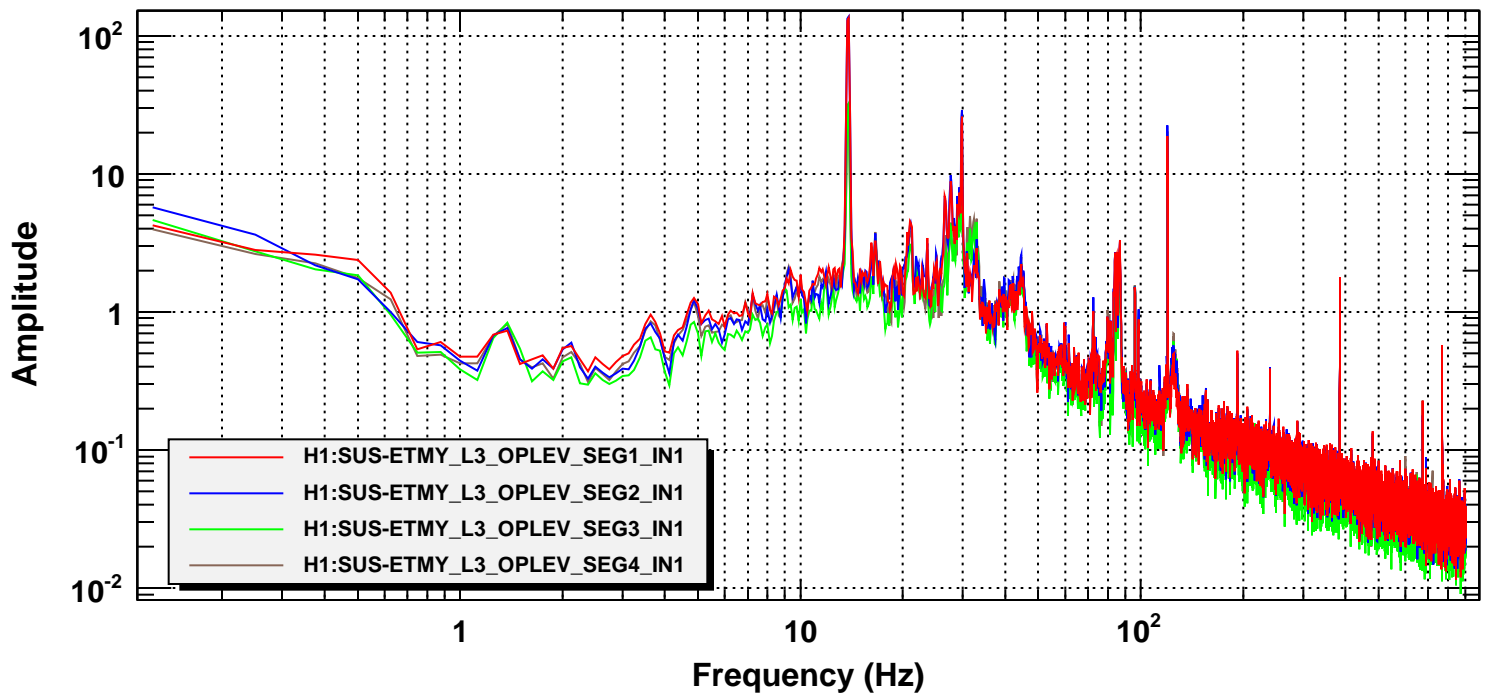

Power spectrum

T0=03/11/2014 23:13:41

Avg=10

BW=0.187499

Power spectrum

T0=03/11/2014 23:13:41

Avg=10

BW=0.187499