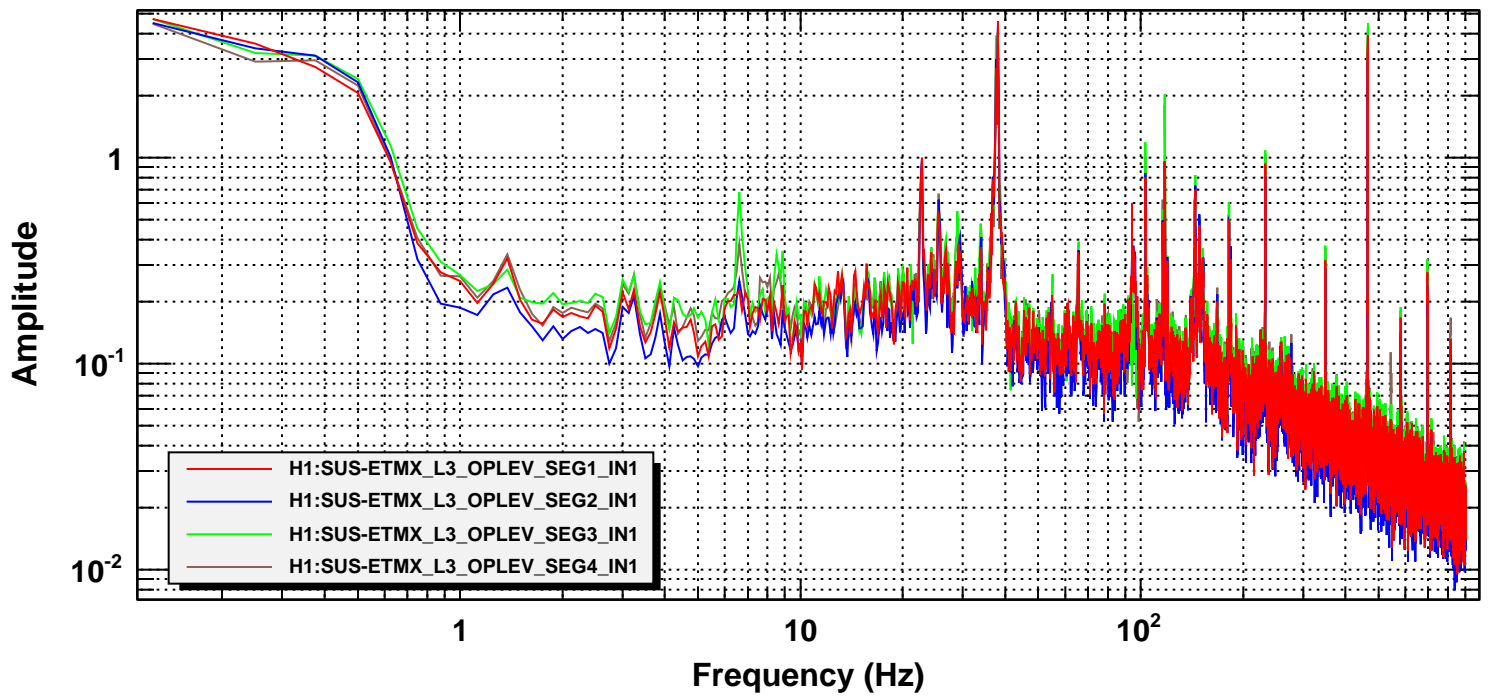

Power spectrum

T0=03/11/2014 23:13:41

Avg=10

BW=0.187499

Power spectrum

T0=03/11/2014 23:13:41

Avg=10

BW=0.187499