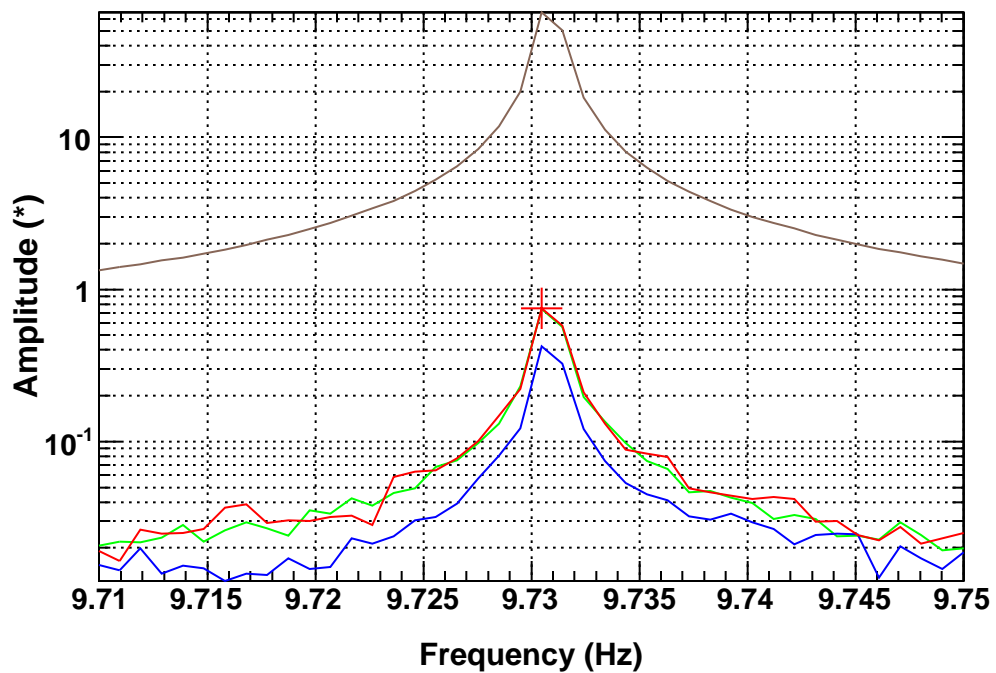

Power spectrum

Power spectrum

Power spectrum

Power spectrum

T0=04/11/2014 23:18:36

Avg=5

BW=0.000976562

T0=04/11/2014 23:18:36

Avg=5

BW=0.000976562