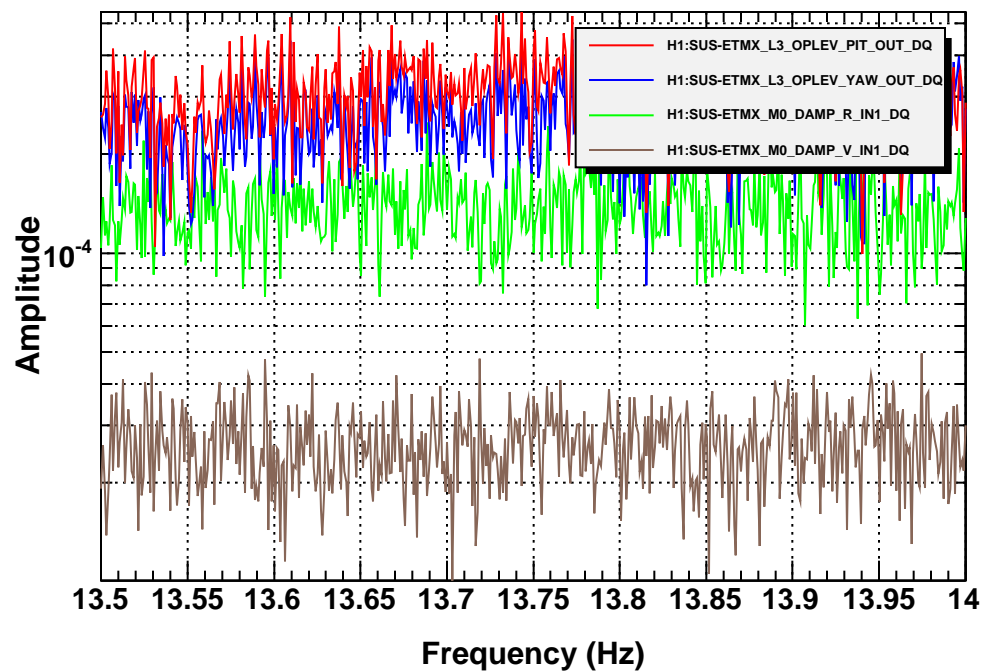

Power spectrum

Power spectrum

Power spectrum

Power spectrum

T0=04/11/2014 23:18:36

Avg=5

BW=0.000976562

T0=04/11/2014 23:18:36

Avg=5

BW=0.000976562