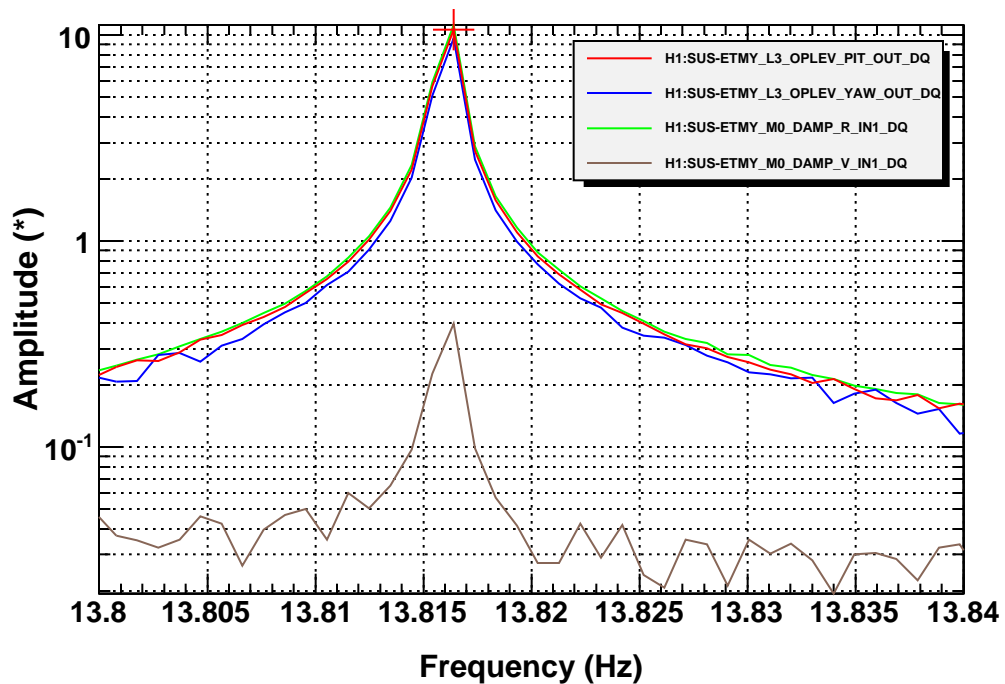

Power spectrum

Power spectrum

Power spectrum

Power spectrum

T0=04/11/2014 23:18:36

Avg=5

BW=0.000976562

T0=04/11/2014 23:18:36

Avg=5

BW=0.000976562