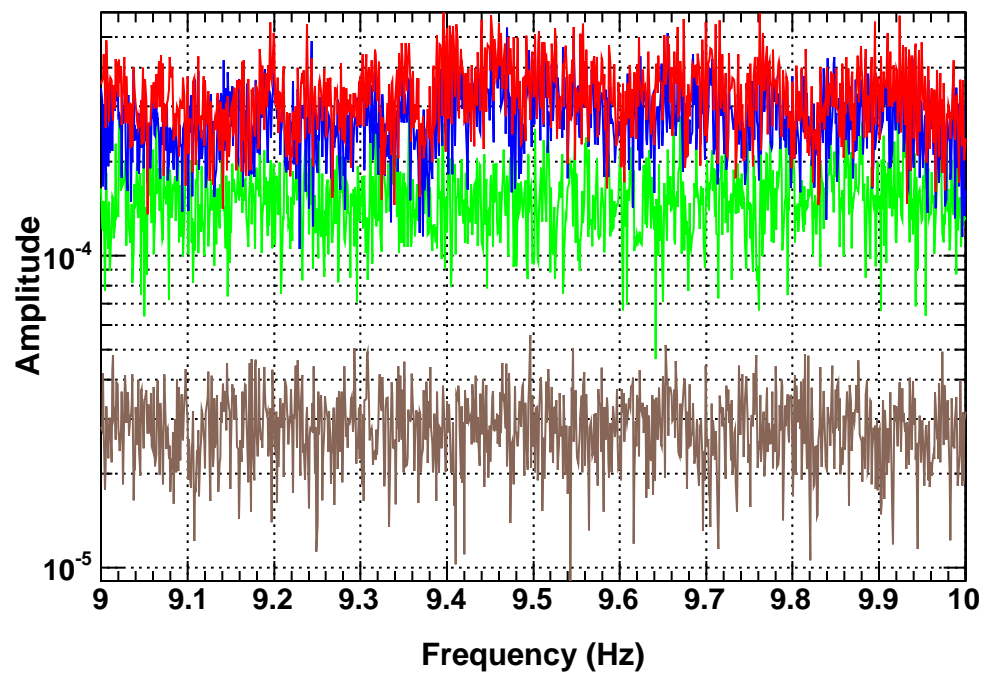

Power spectrum

Power spectrum

Power spectrum

Power spectrum

T0=04/11/2014 23:18:36

Avg=5

BW=0.000976562

T0=04/11/2014 23:18:36

Avg=5

BW=0.000976562