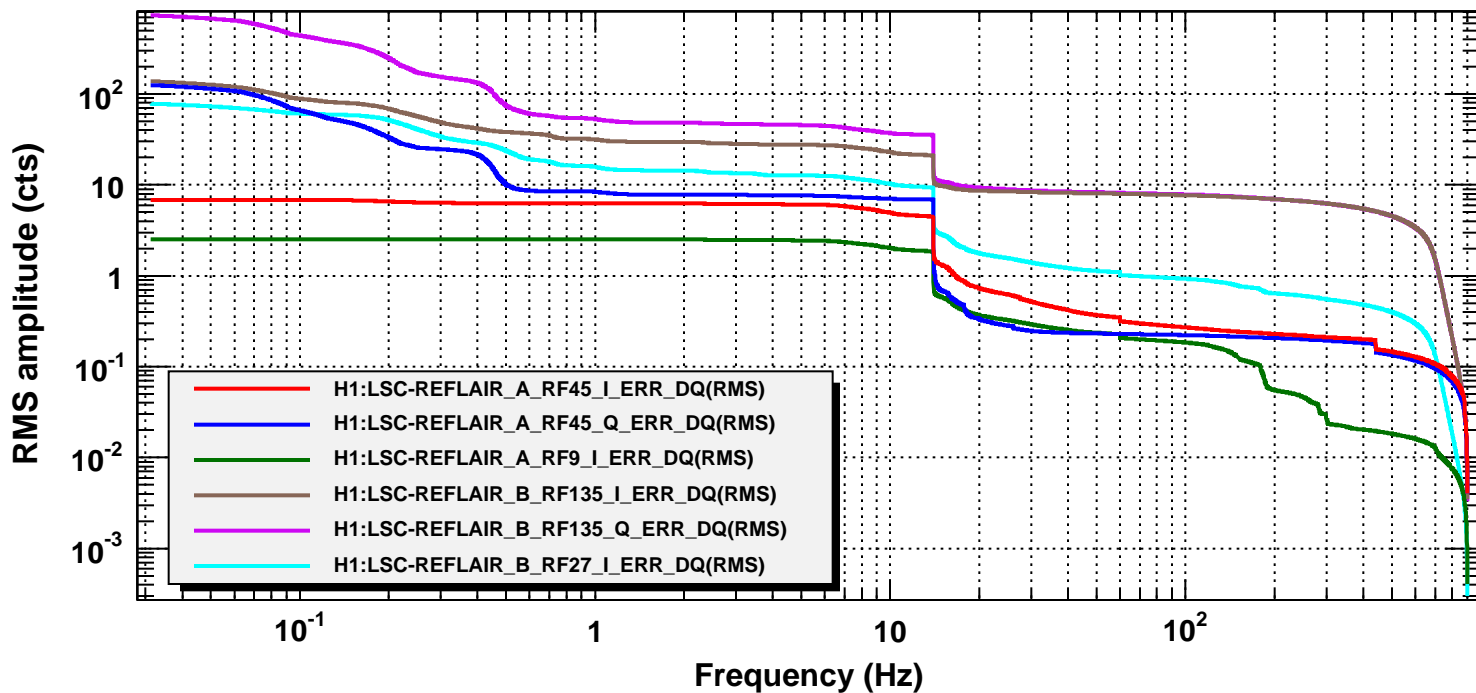

DRMI, locked on 1f

T0=05/11/2014 06:00:00

Avg=30/Bin=2L

BW=0.0468742

DRMI, locked on 1f

T0=05/11/2014 06:00:00

Avg=30/Bin=2L

BW=0.0468742

DRMI, locked on 3f

T0=05/11/2014 06:30:00

Avg=30/Bin=2L

BW=0.0468742

DRMI, locked on 3f

T0=05/11/2014 06:30:00

Avg=30/Bin=2L

BW=0.0468742