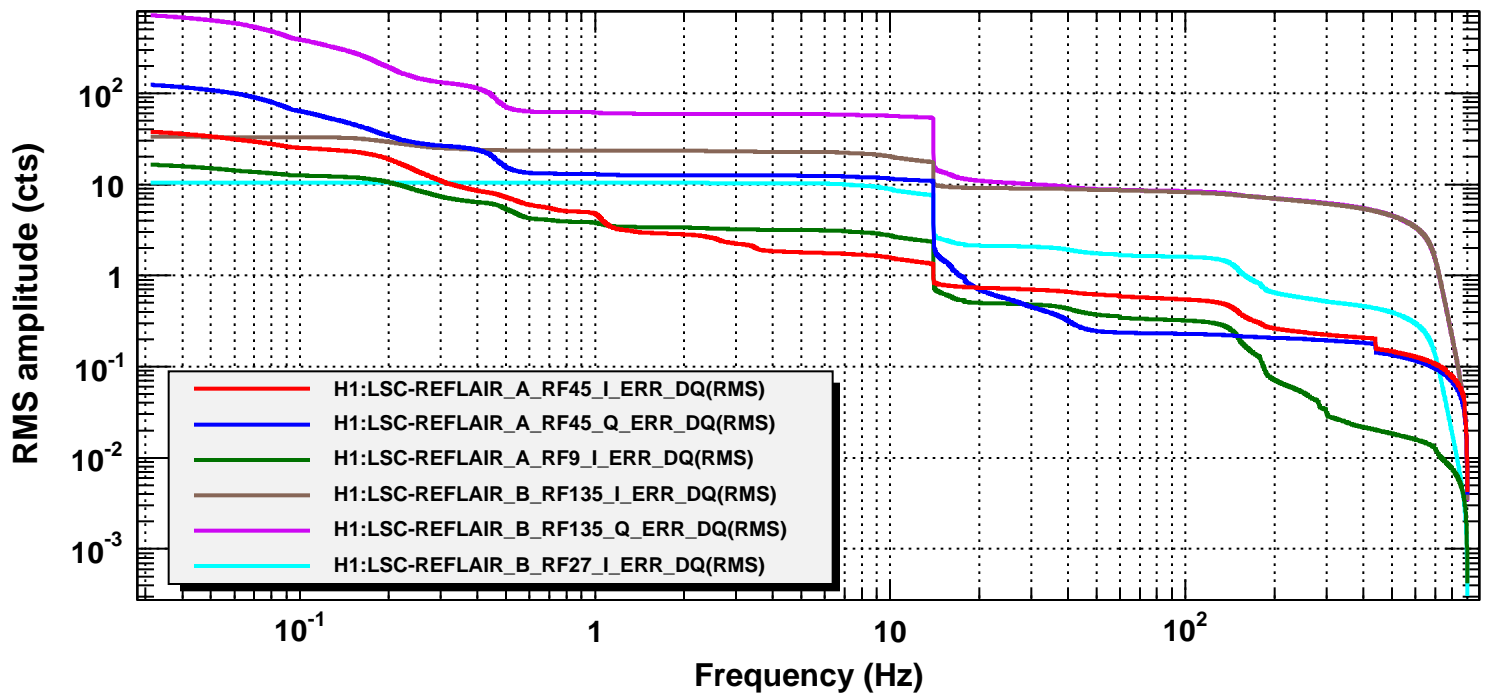

DRMI, locked on 1f

T0=05/11/2014 06:00:00

Avg=30/Bin=2L

BW=0.0468742

DRMI, locked on 1f

T0=05/11/2014 06:00:00

Avg=30/Bin=2L

BW=0.0468742

DRMI, locked on 3f

T0=05/11/2014 06:30:00

Avg=30/Bin=2L

BW=0.0468742

DRMI, locked on 3f

T0=05/11/2014 06:30:00

Avg=30/Bin=2L

BW=0.0468742