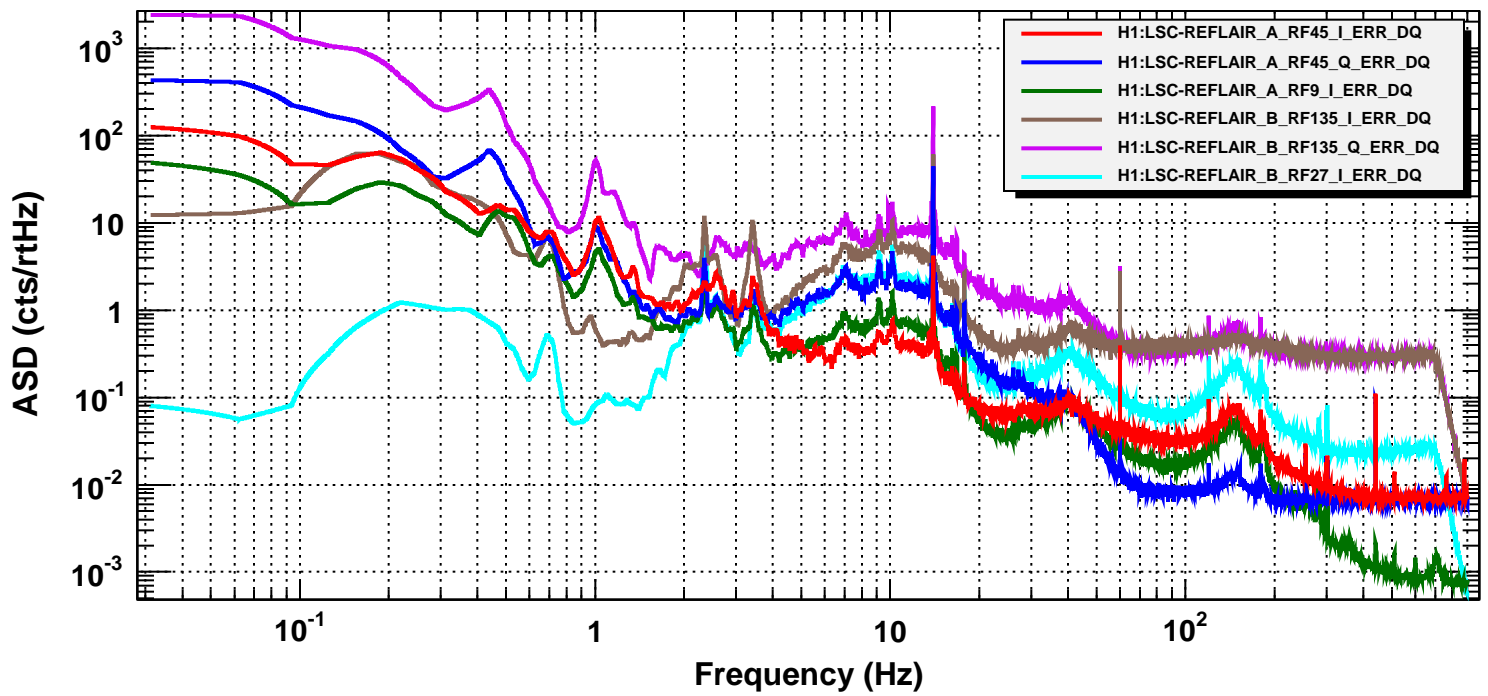

DRMI, locked on 1f

T0=05/11/2014 06:00:00

Avg=30/Bin=2L

BW=0.0468742

DRMI, locked on 1f

T0=05/11/2014 06:00:00

Avg=30/Bin=2L

BW=0.0468742

DRMI, locked on 3f

T0=05/11/2014 06:30:00

Avg=30/Bin=2L

BW=0.0468742

DRMI, locked on 3f

T0=05/11/2014 06:30:00

Avg=30/Bin=2L

BW=0.0468742