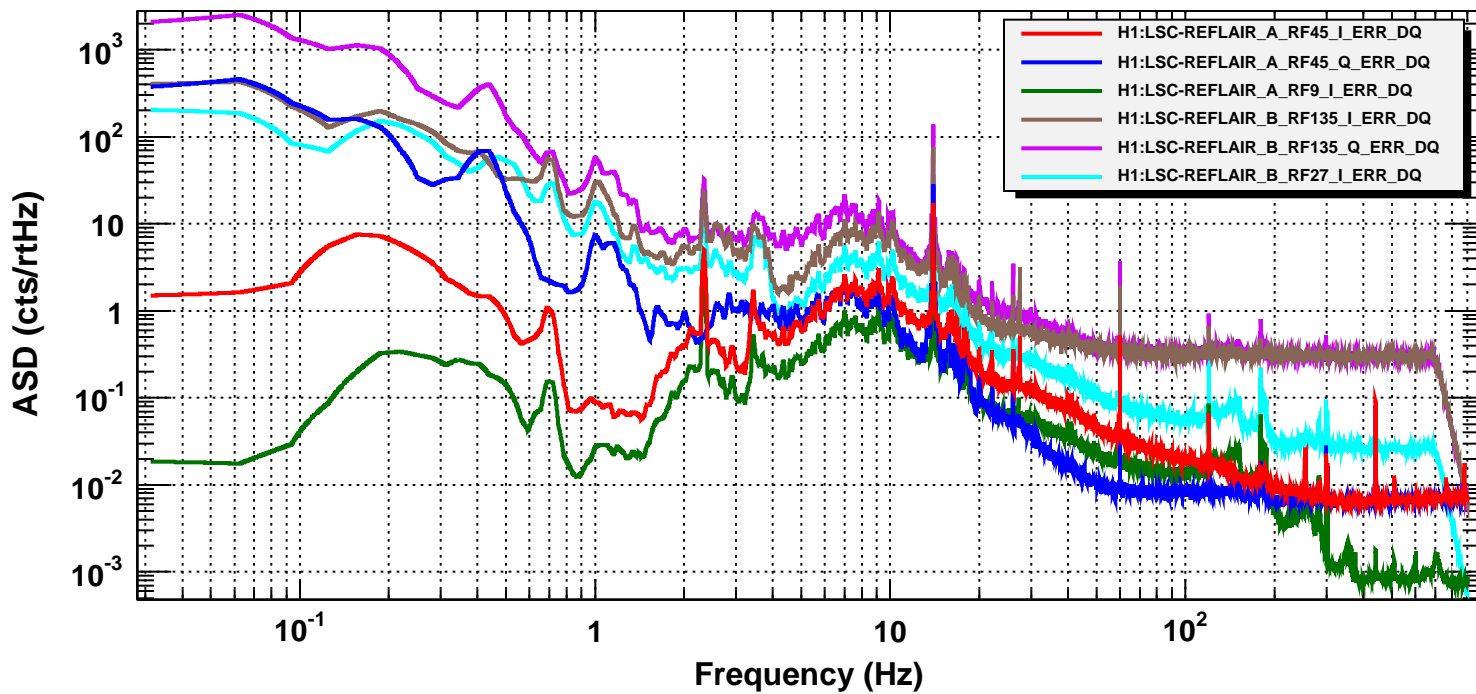

DRMI, locked on 1f

T0=05/11/2014 06:00:00

Avg=30/Bin=2L

BW=0.0468742

DRMI, locked on 1f

T0=05/11/2014 06:00:00

Avg=30/Bin=2L

BW=0.0468742

DRMI, locked on 3f

T0=05/11/2014 06:30:00

Avg=30/Bin=2L

BW=0.0468742

DRMI, locked on 3f

T0=05/11/2014 06:30:00

Avg=30/Bin=2L

BW=0.0468742