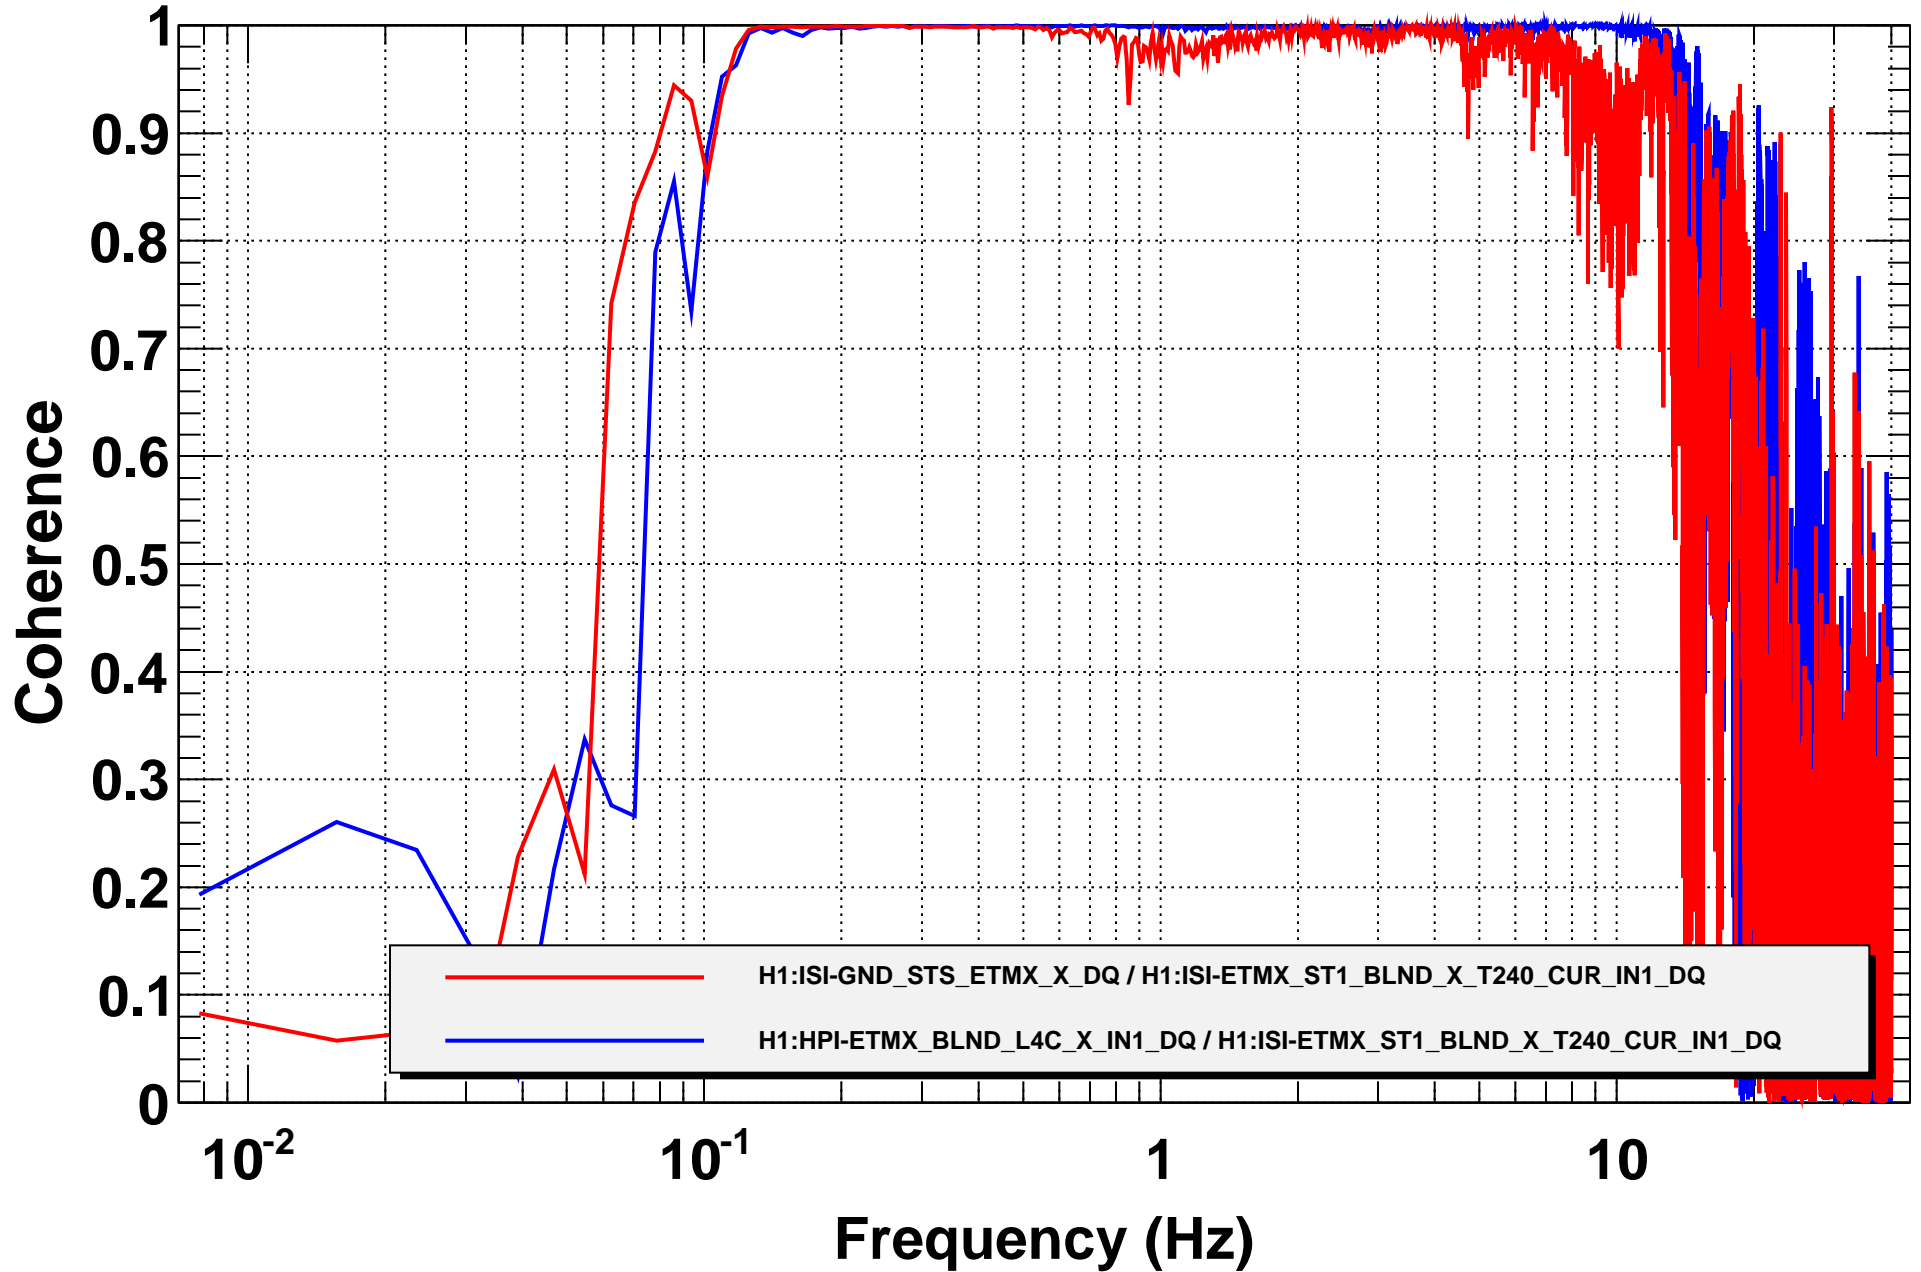

# Amplitude Spectral Density

T0=05/11/2014 17:00:00

Avg=10

BW=0.0117187

# Coherence

T0=05/11/2014 17:00:00

Avg=10

BW=0.0117187