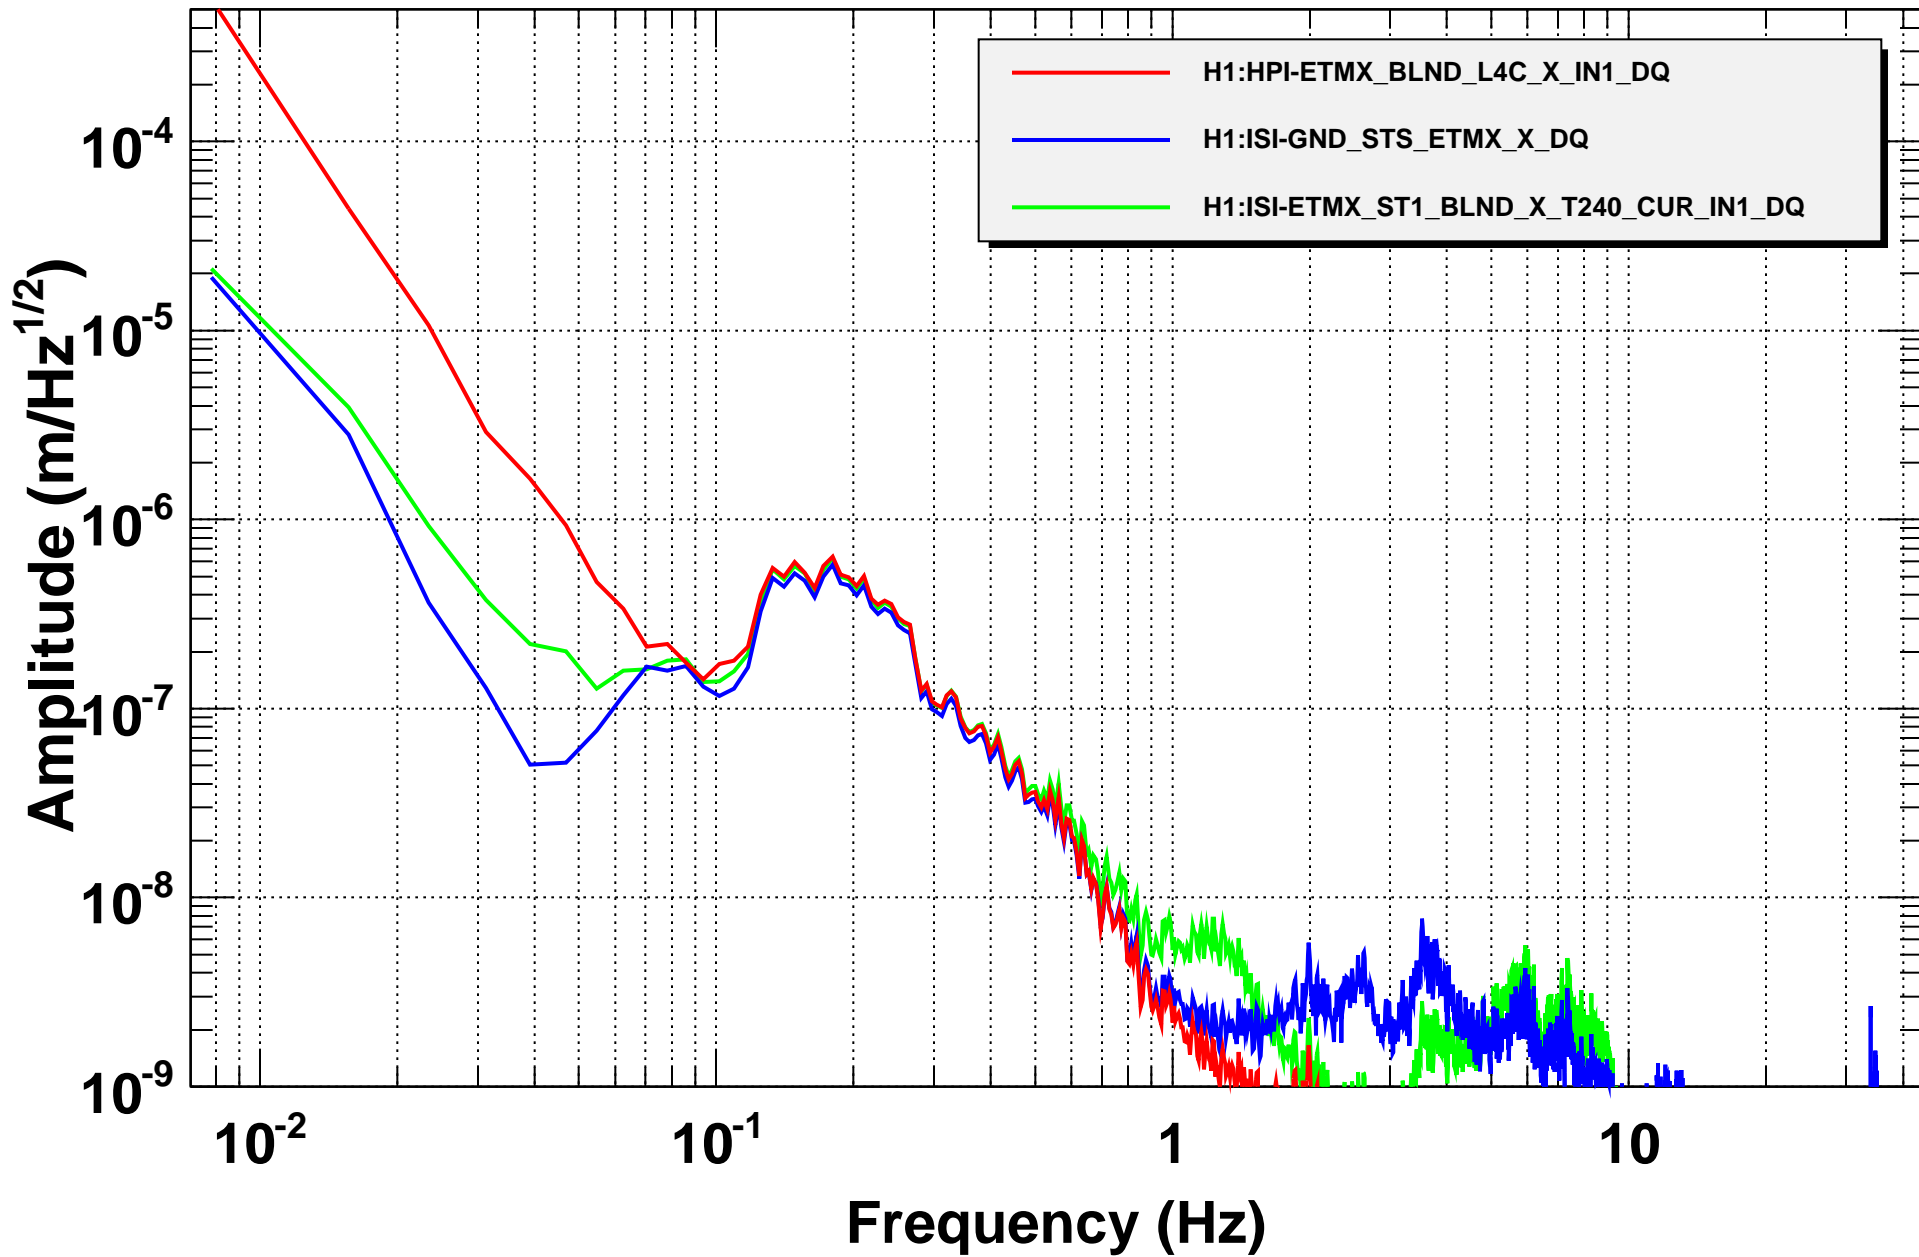

# Amplitude Spectral Density

T0=05/11/2014 17:00:00

Avg=10

BW=0.0117187

# Coherence

T0=05/11/2014 17:00:00

Avg=10

BW=0.0117187