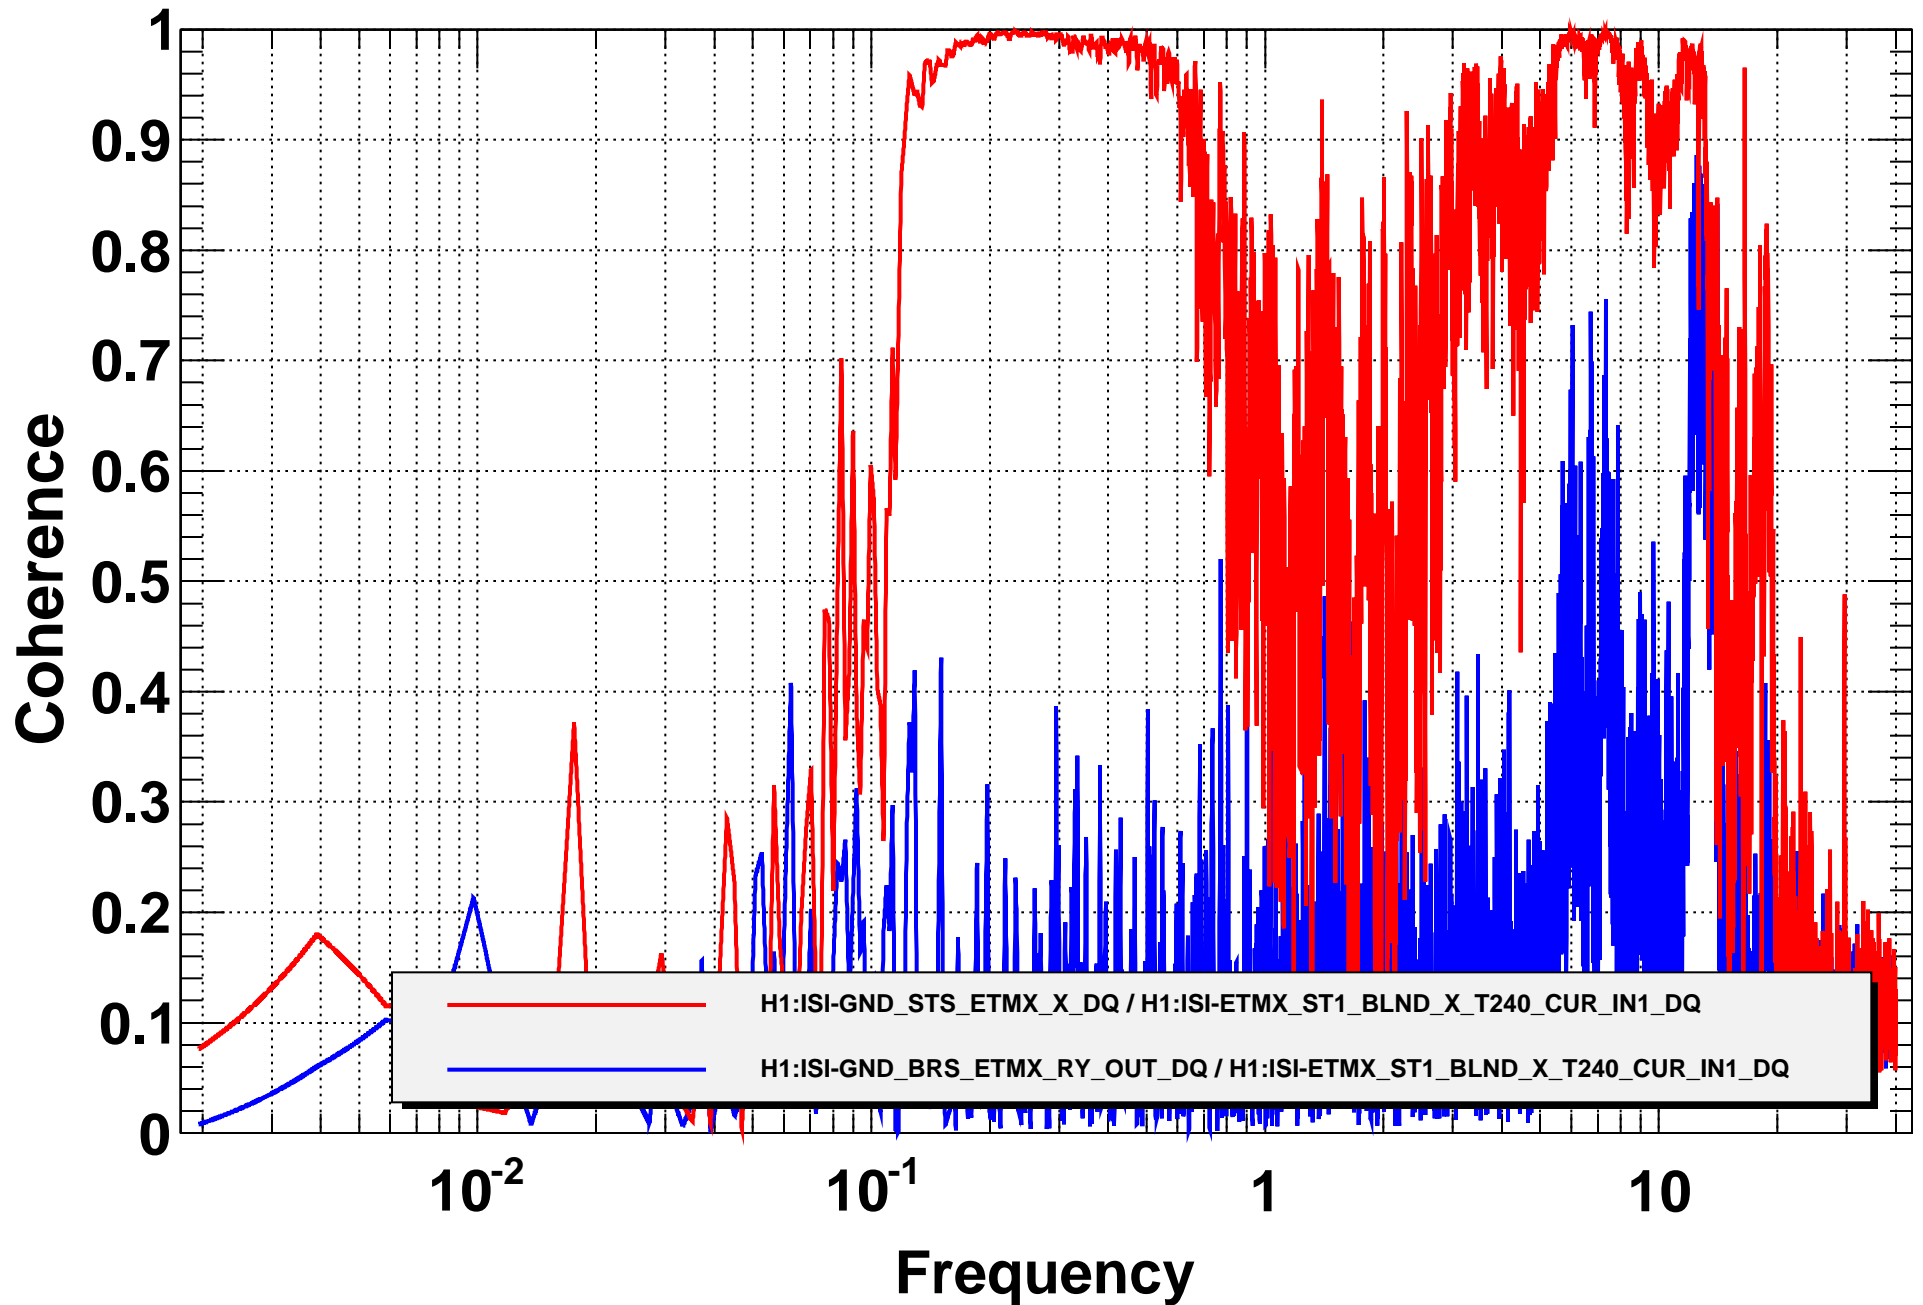

Amplitude Spectral Density

T0=05/11/2014 10:51:00

Avg=10/Bin=2L

BW=0.00292964

Coherence

T0=05/11/2014 10:51:00

Avg=10/Bin=2L

BW=0.00292964