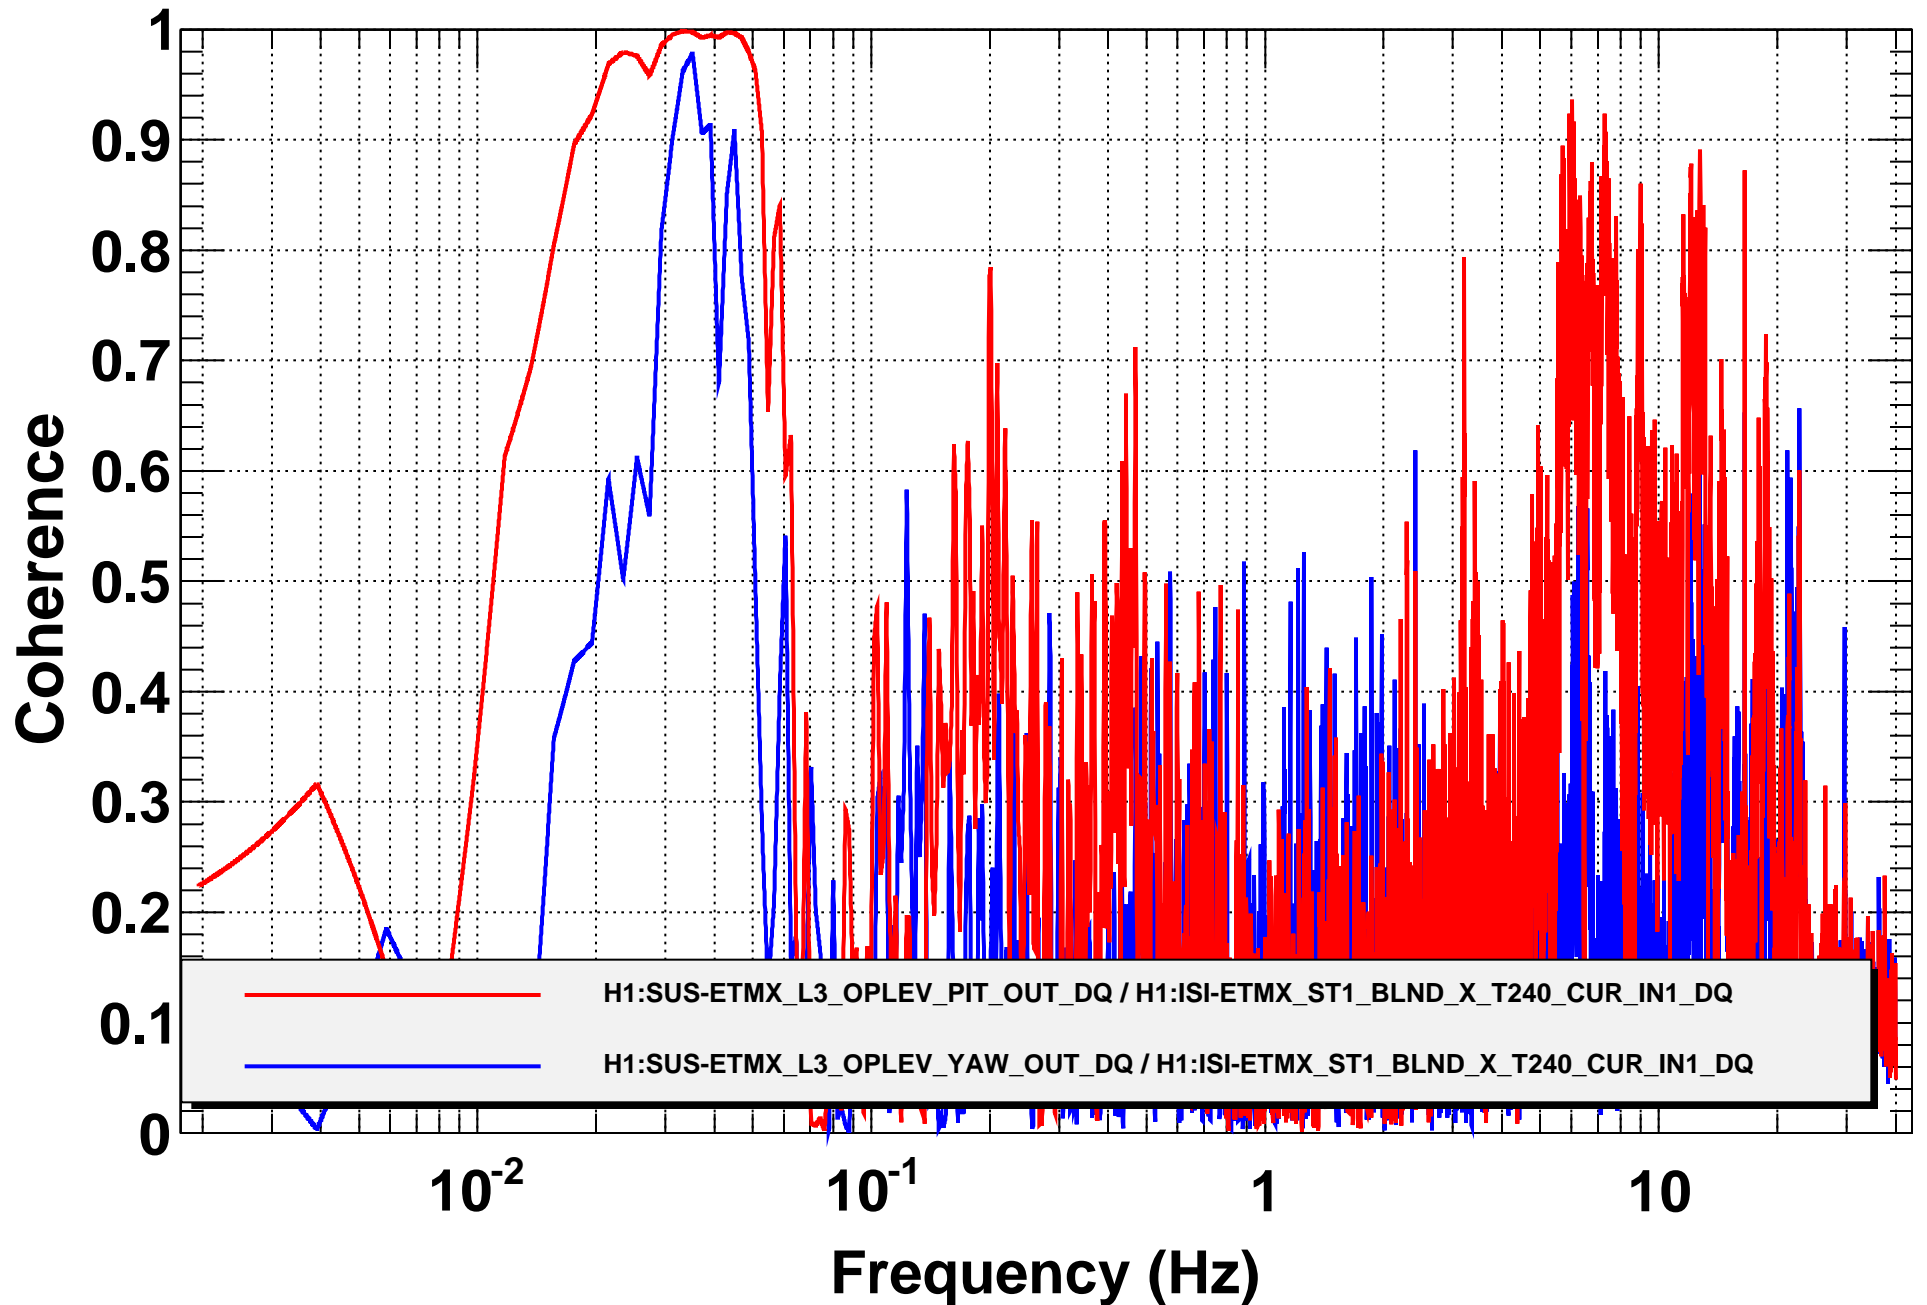

Amplitude Spectral Density

T0=05/11/2014 10:51:00

Avg=10/Bin=2L

BW=0.00292964

Coherence

T0=05/11/2014 10:51:00

Avg=10/Bin=2L

BW=0.00292964