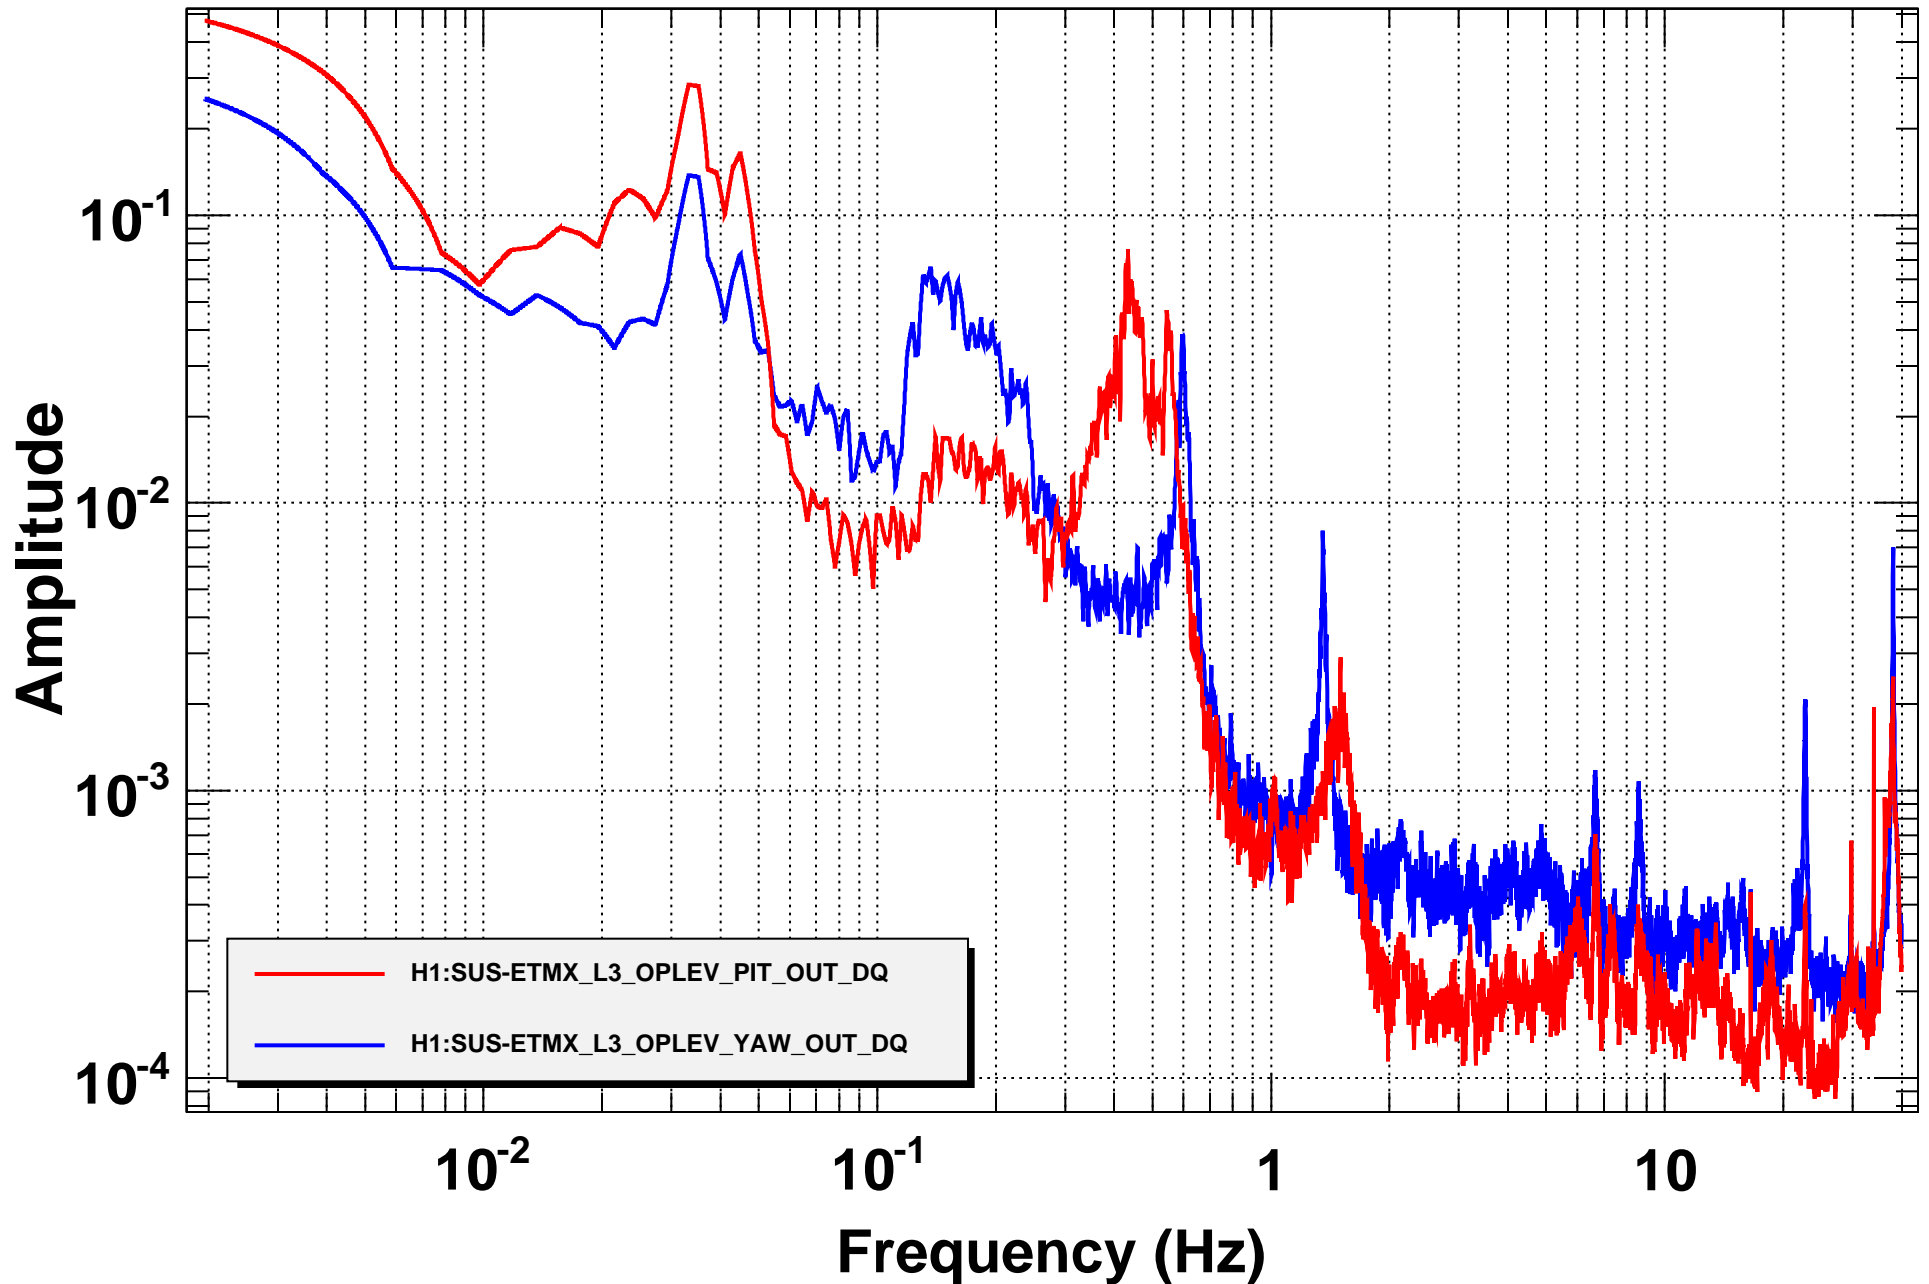

Amplitude Spectral Density

T0=05/11/2014 10:51:00

Avg=10/Bin=2L

BW=0.00292964

Coherence

T0=05/11/2014 10:51:00

Avg=10/Bin=2L

BW=0.00292964