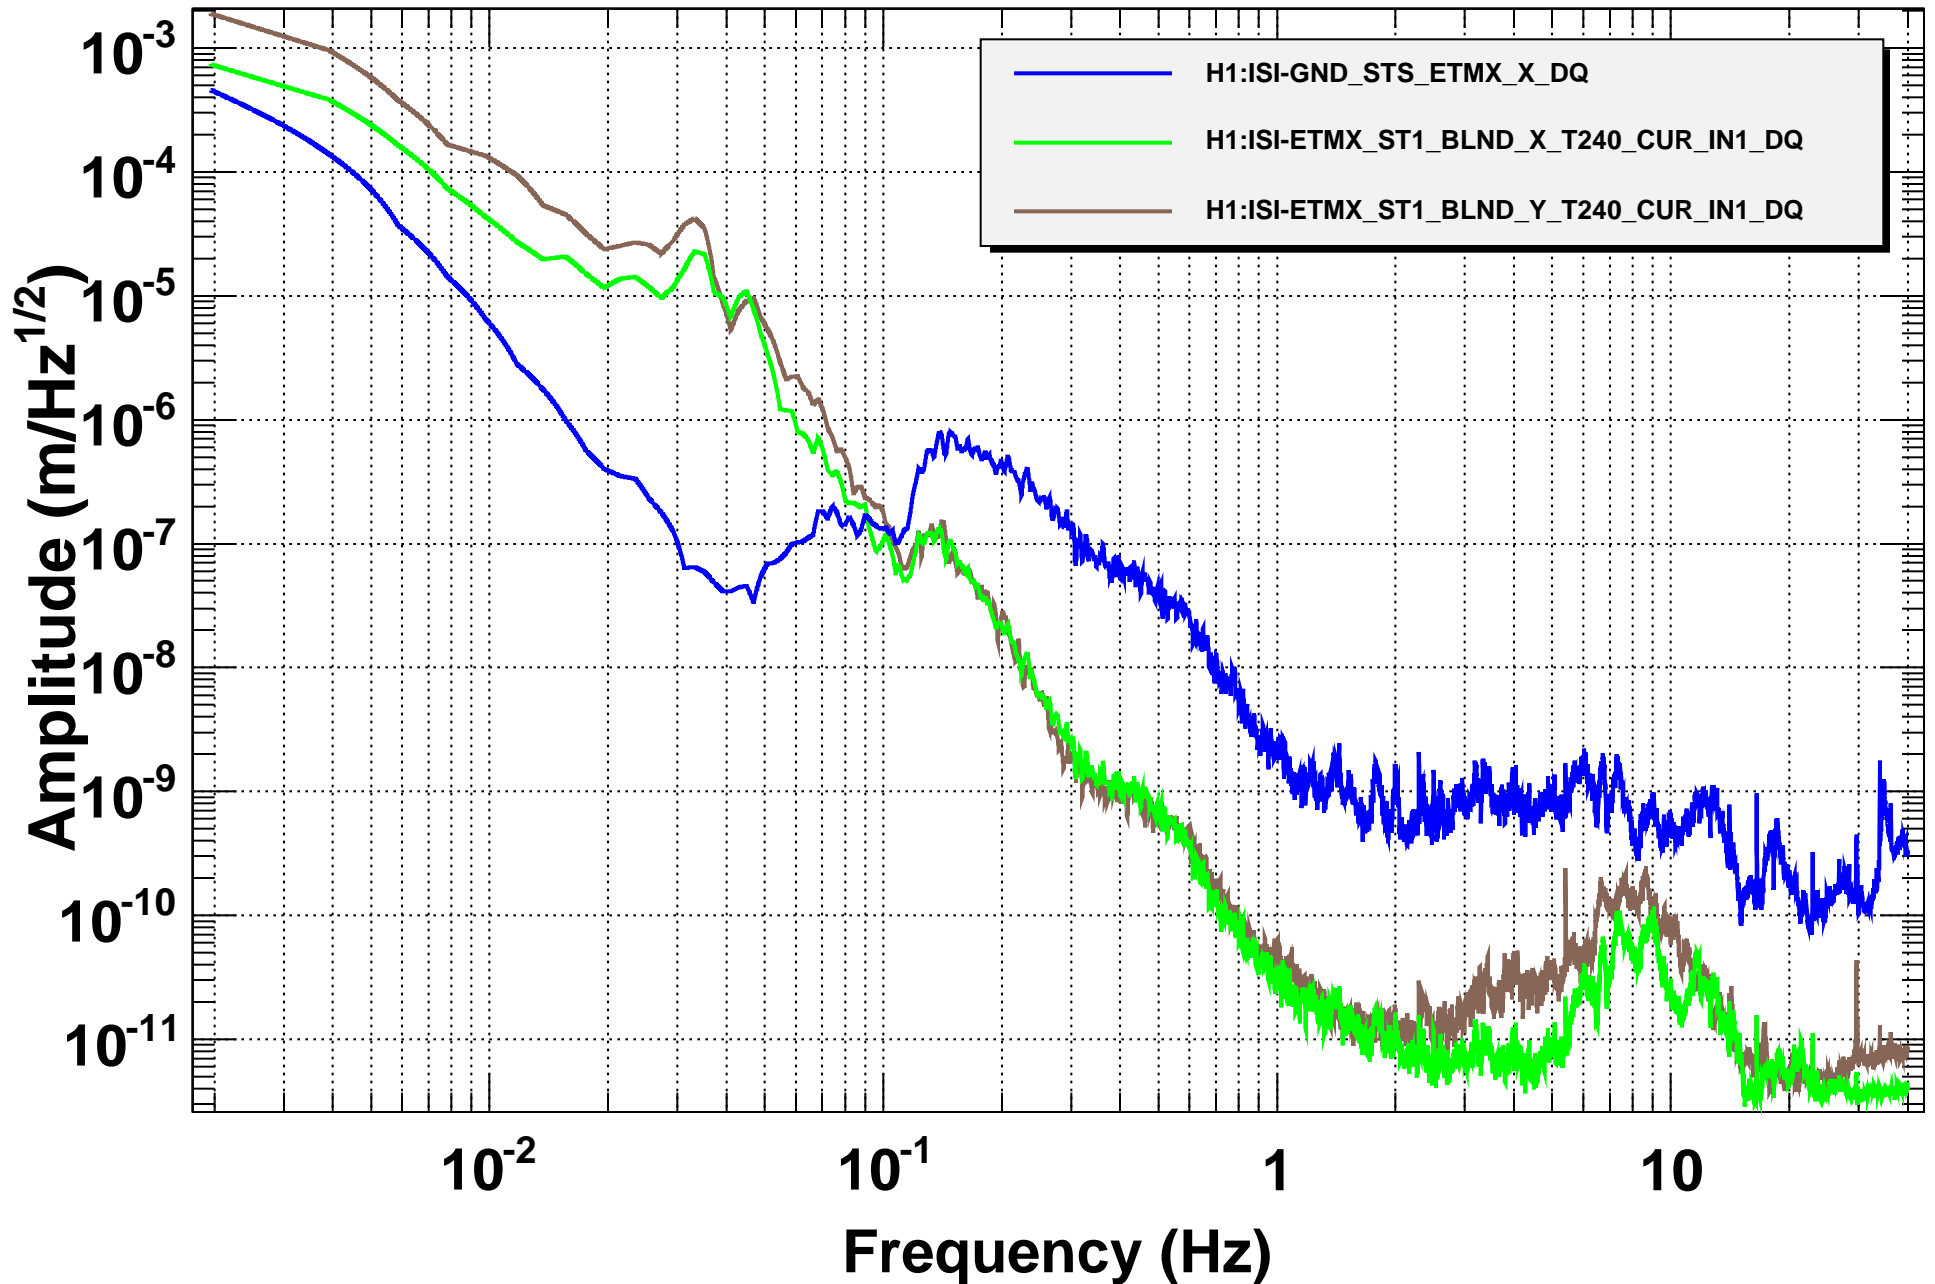

Amplitude Spectral Density

T0=05/11/2014 10:51:00

Avg=10/Bin=2L

BW=0.00292964

Coherence

T0=05/11/2014 10:51:00

Avg=10/Bin=2L

BW=0.00292964