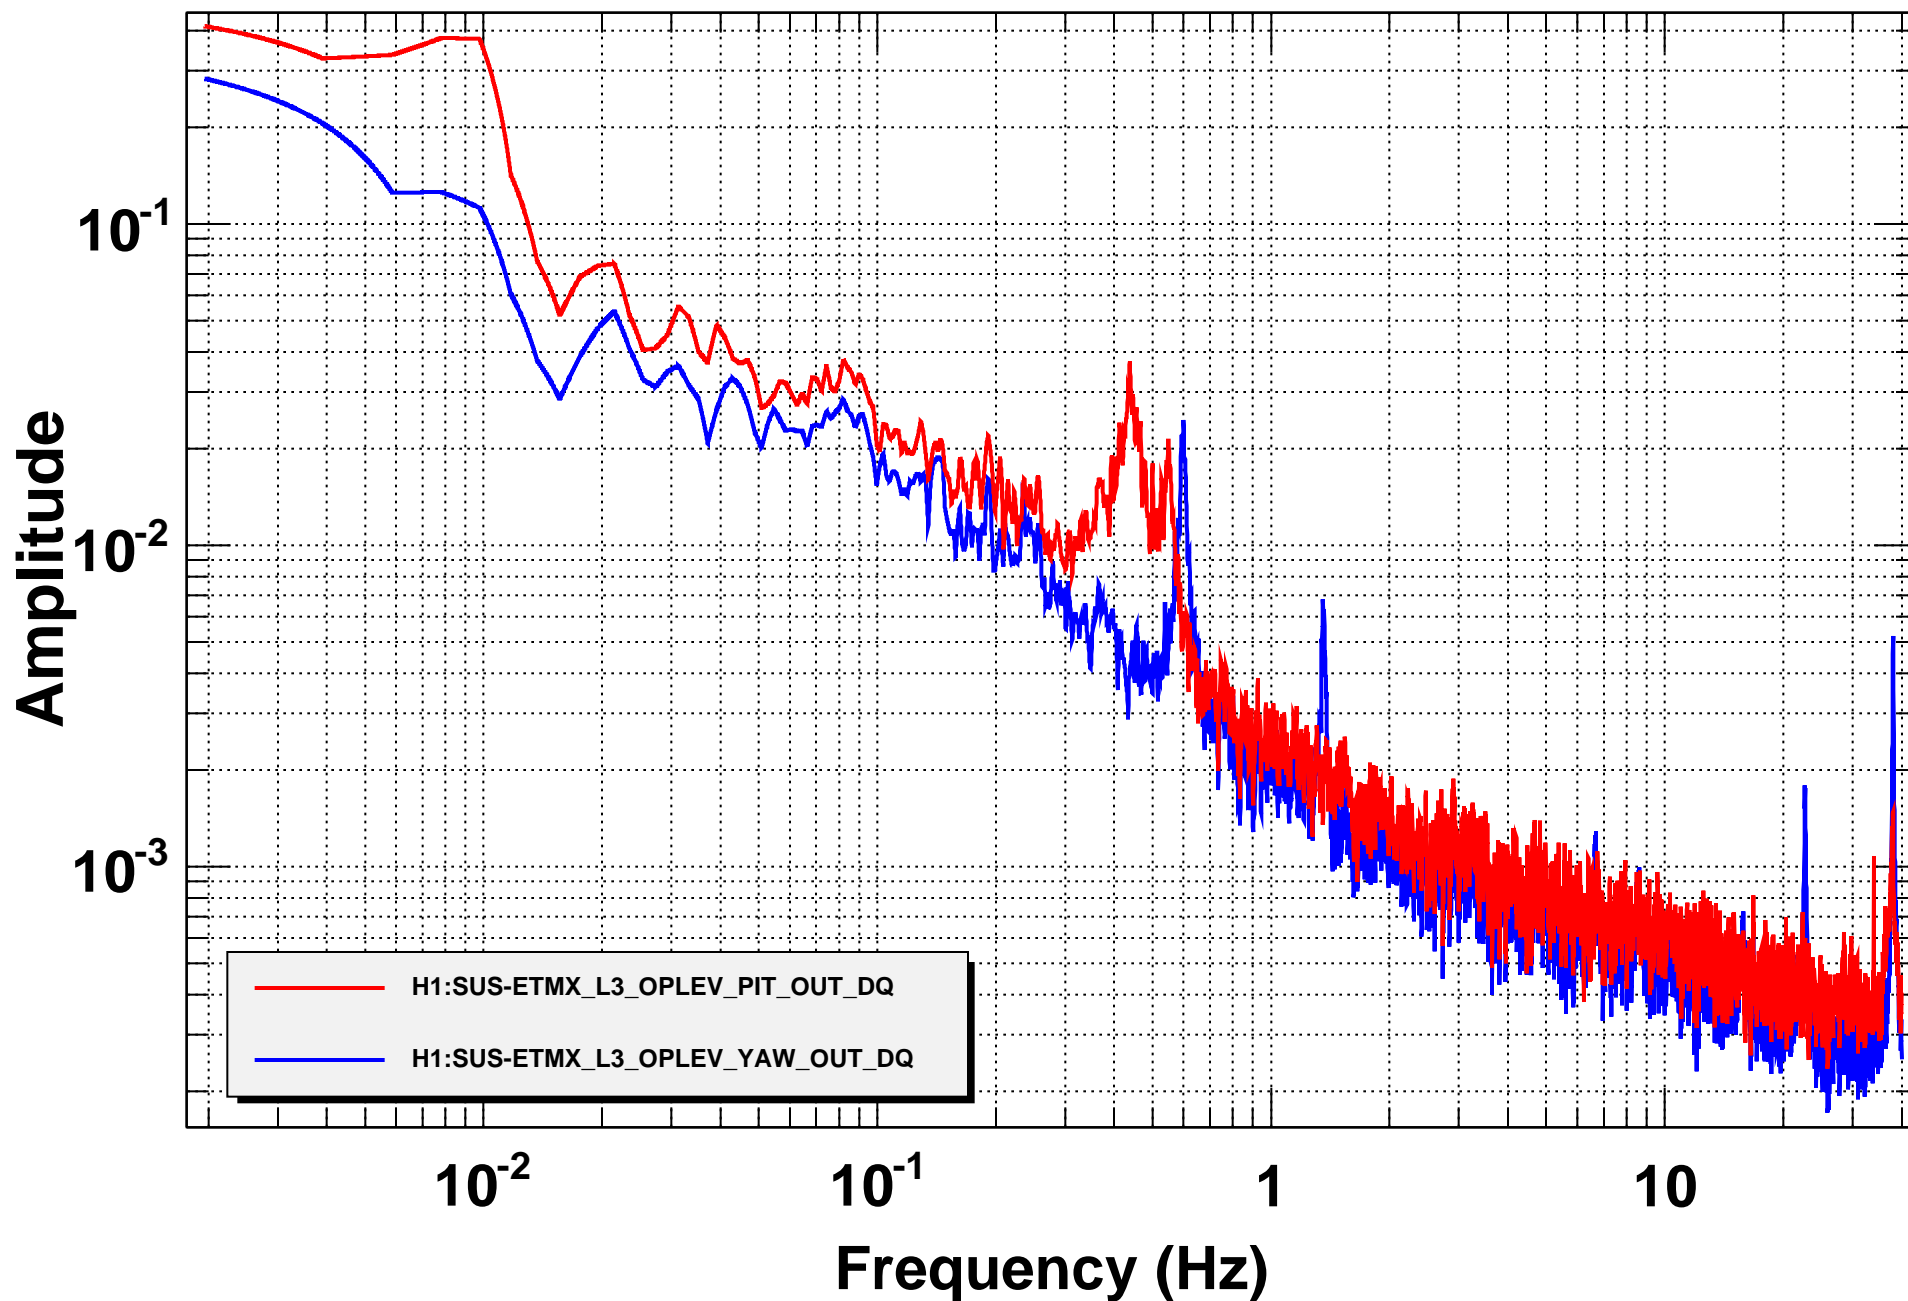

Amplitude Spectral Density

T0=05/11/2014 19:51:00

Avg=10/Bin=2L

BW=0.00292964

Coherence

T0=05/11/2014 19:51:00

Avg=10/Bin=2L

BW=0.00292964