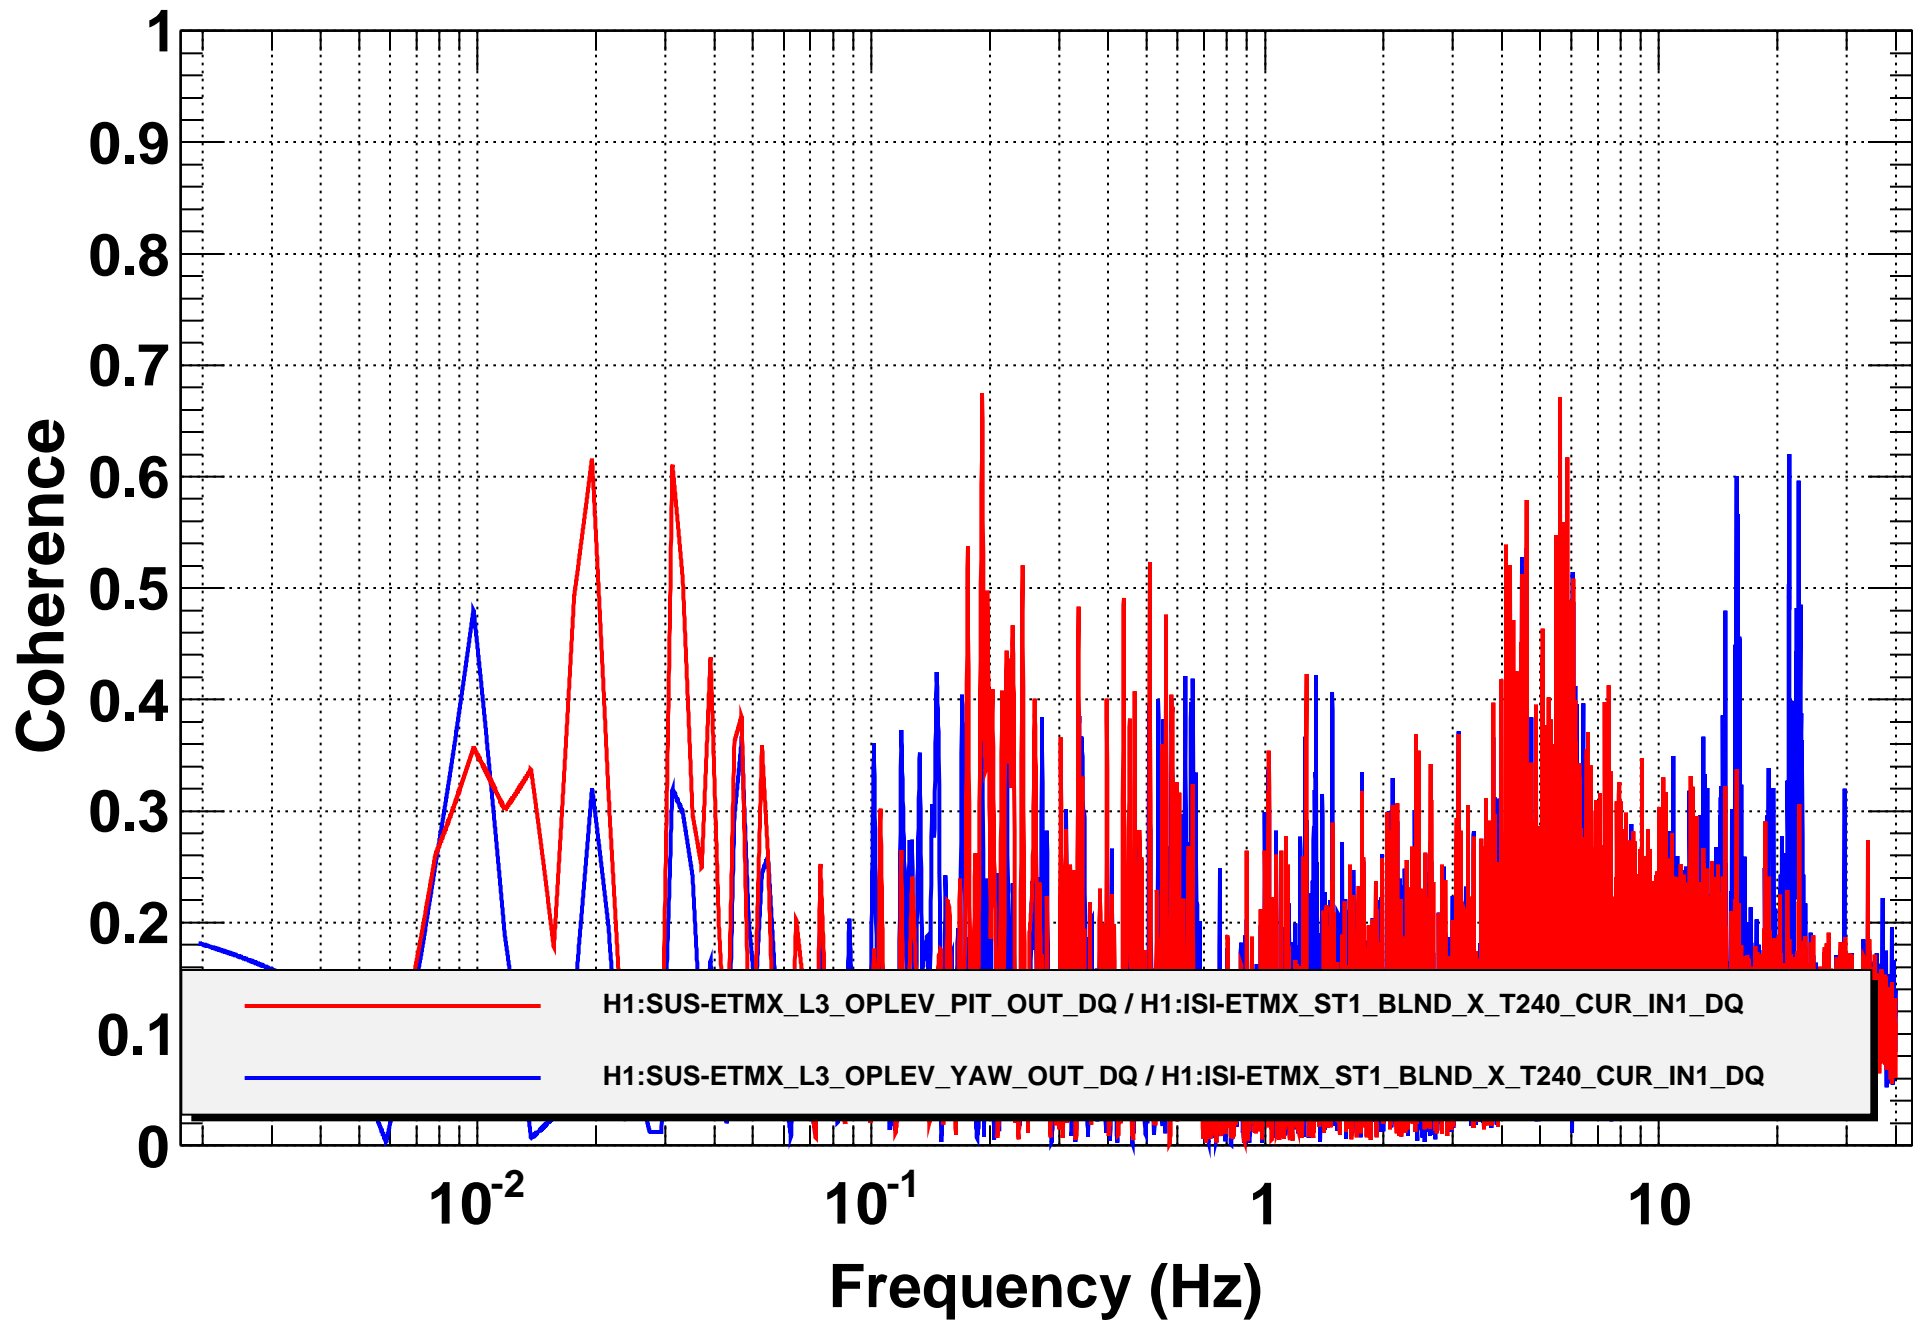

Amplitude Spectral Density

T0=05/11/2014 19:51:00

Avg=10/Bin=2L

BW=0.00292964

Coherence

T0=05/11/2014 19:51:00

Avg=10/Bin=2L

BW=0.00292964