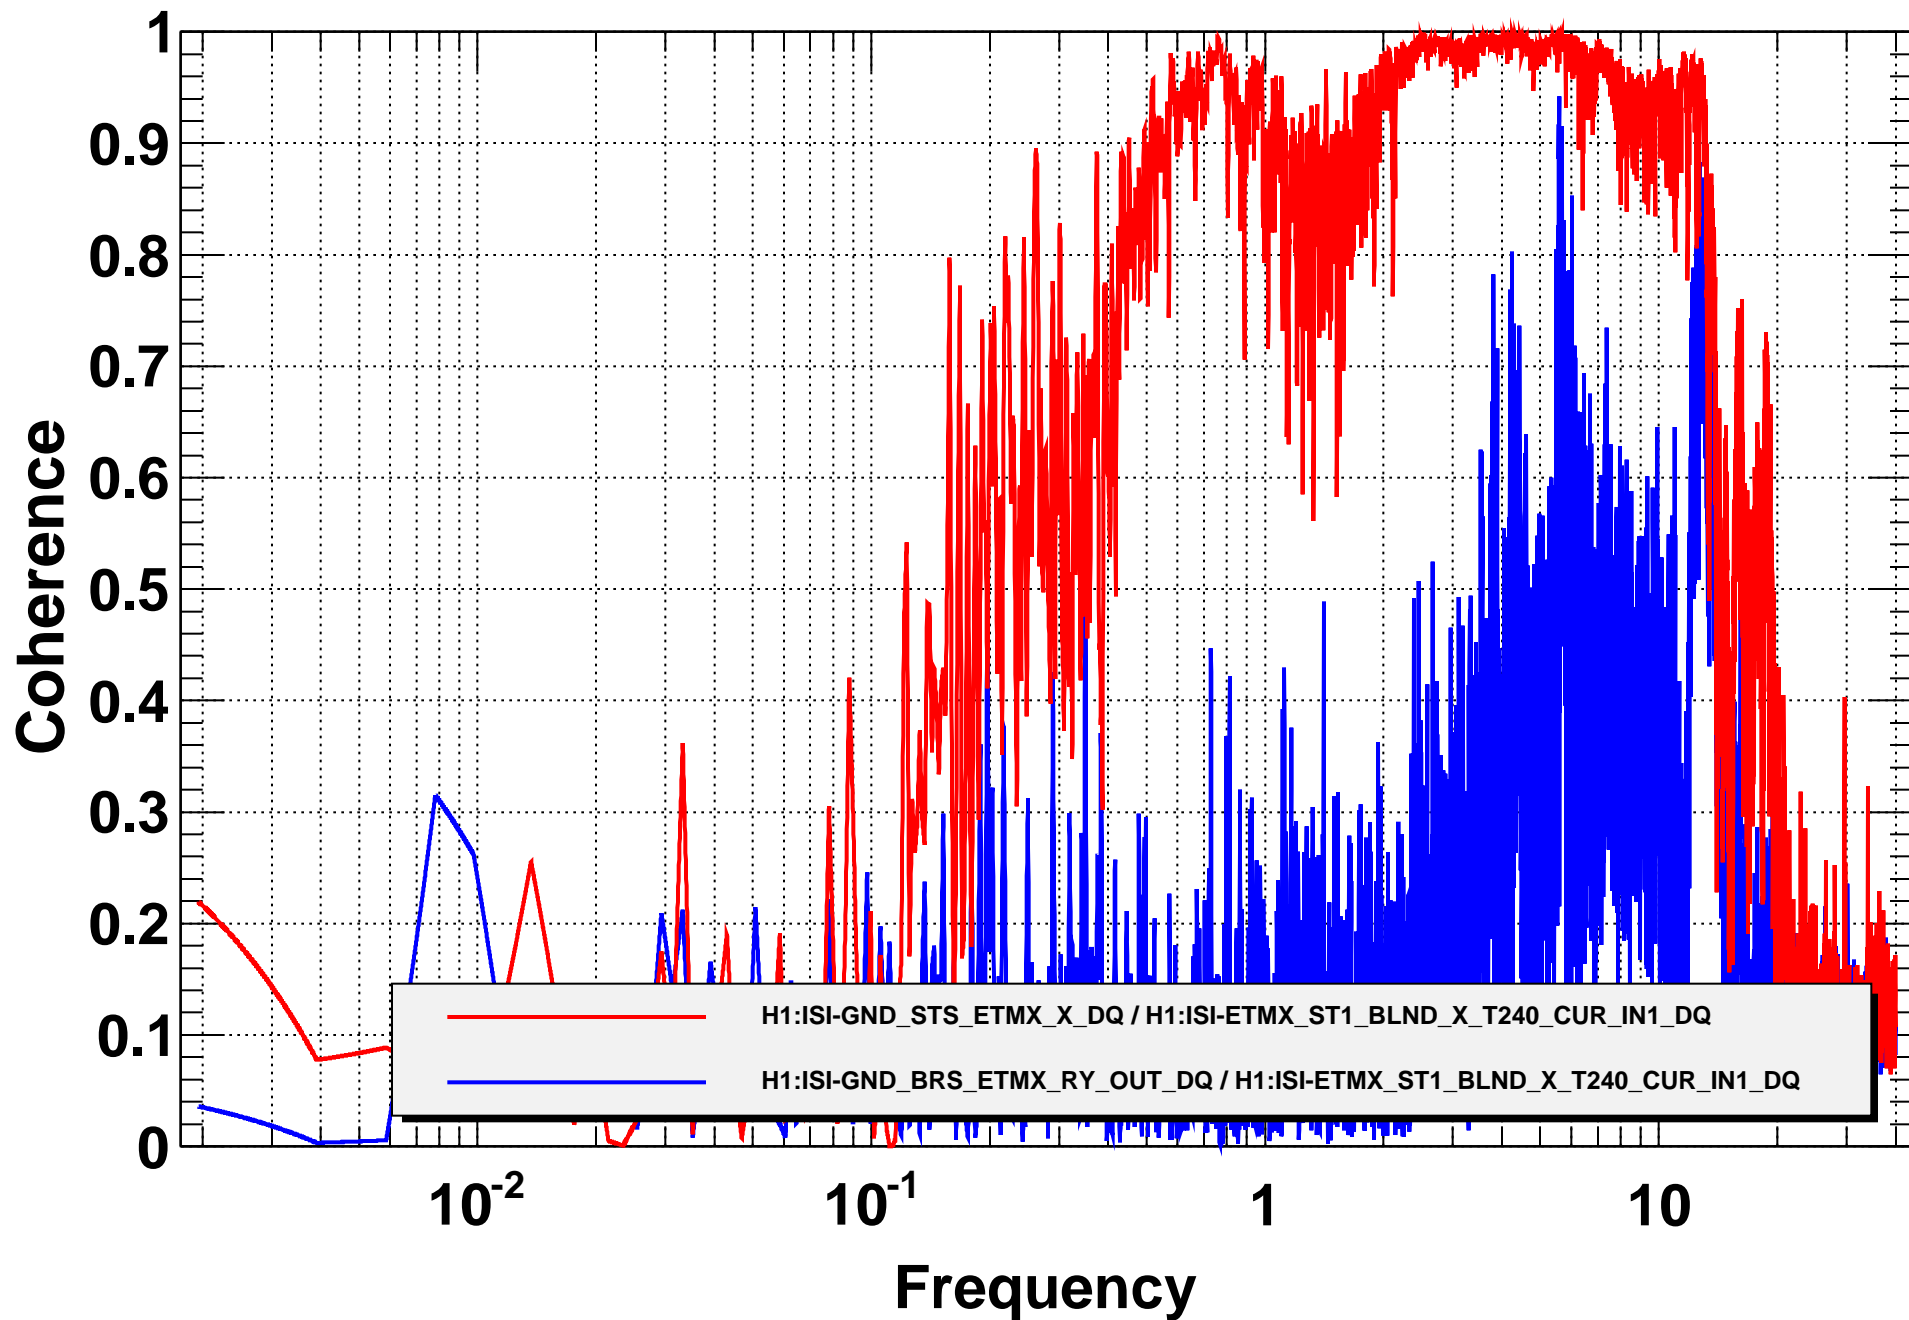

Amplitude Spectral Density

T0=05/11/2014 19:51:00

Avg=10/Bin=2L

BW=0.00292964

Coherence

T0=05/11/2014 19:51:00

Avg=10/Bin=2L

BW=0.00292964