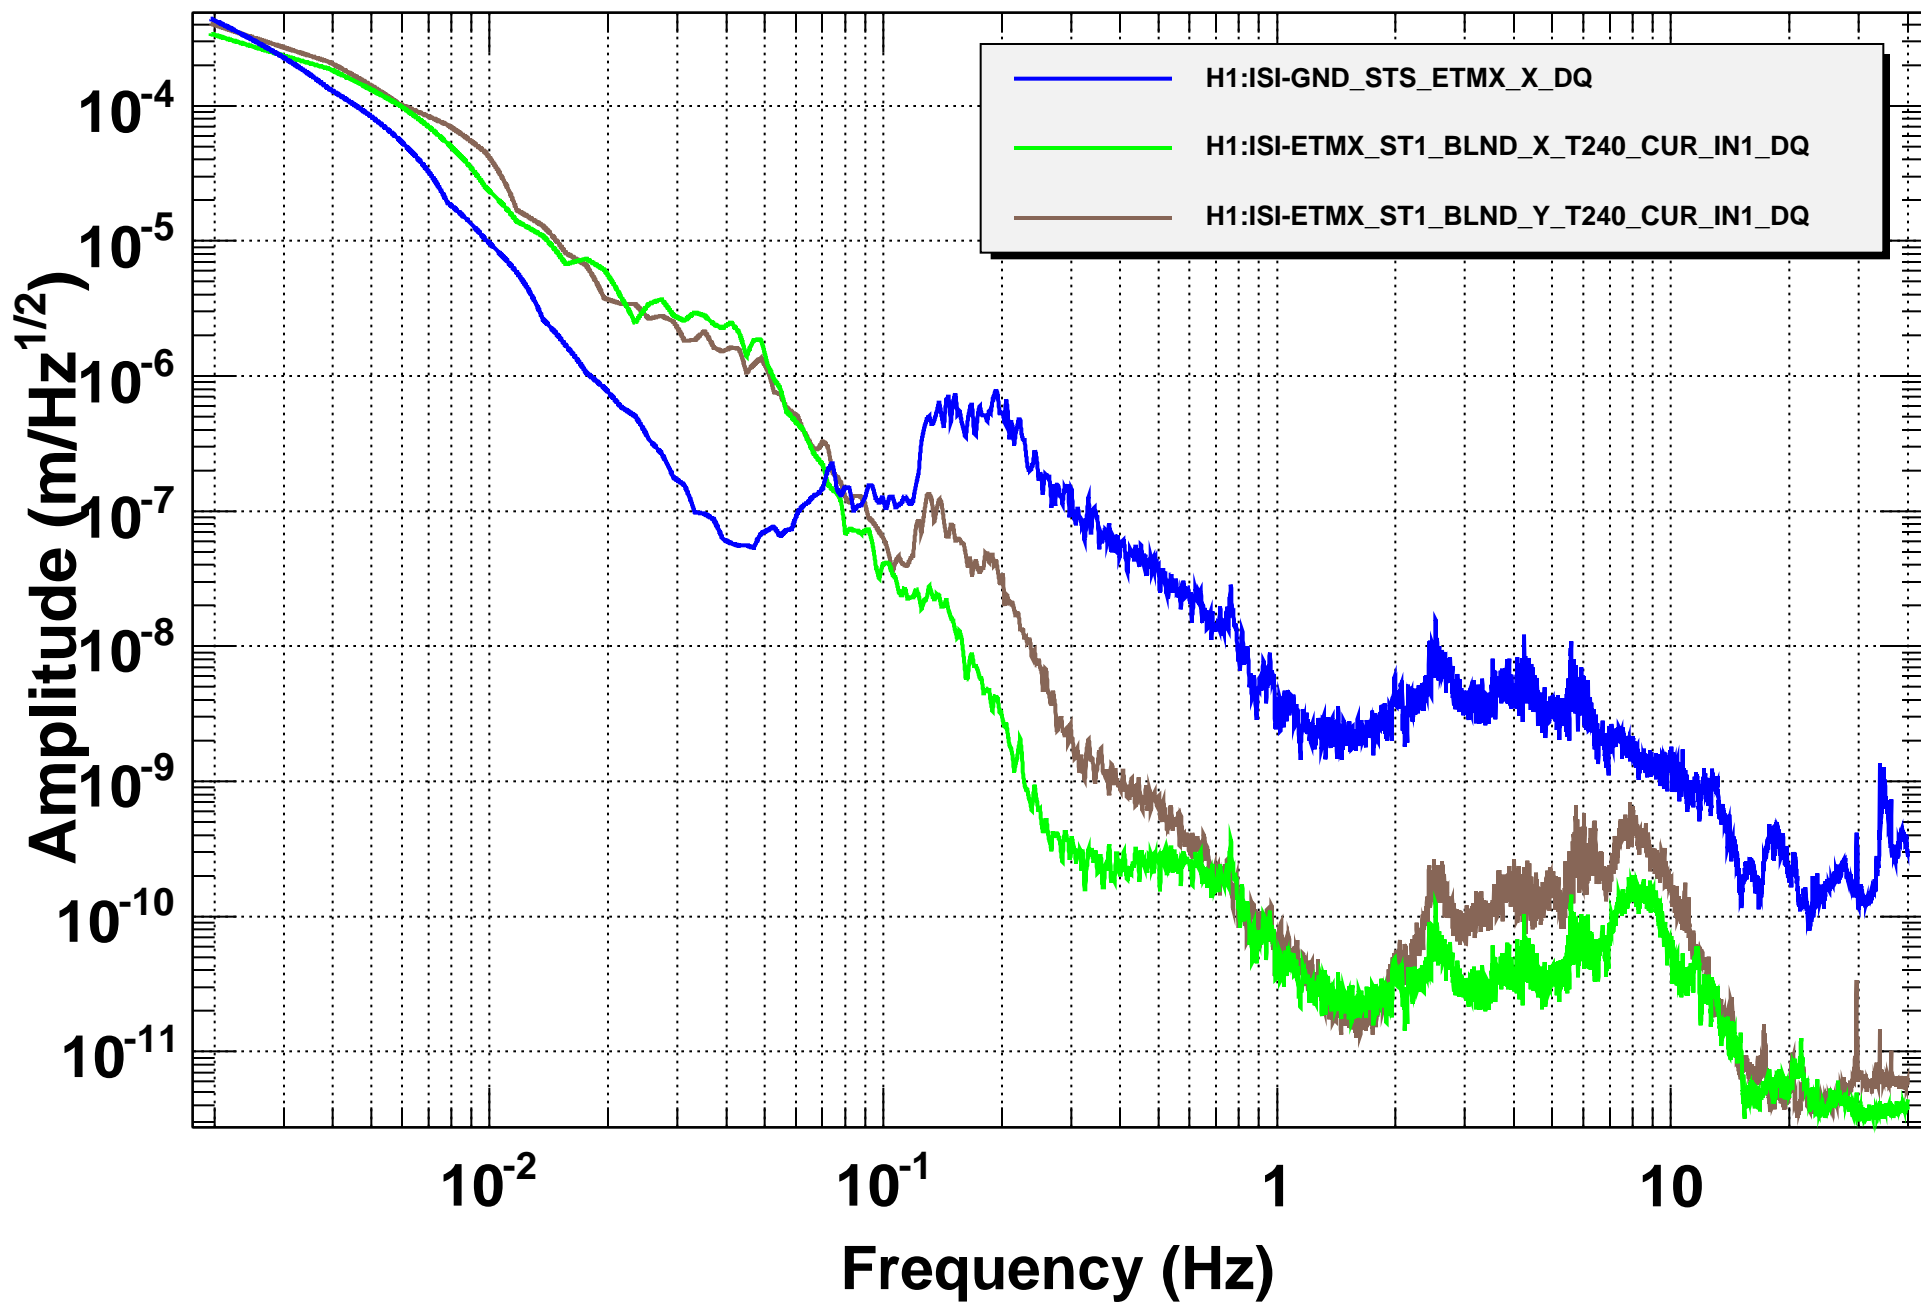

Amplitude Spectral Density

T0=05/11/2014 19:51:00

Avg=10/Bin=2L

BW=0.00292964

Coherence

T0=05/11/2014 19:51:00

Avg=10/Bin=2L

BW=0.00292964